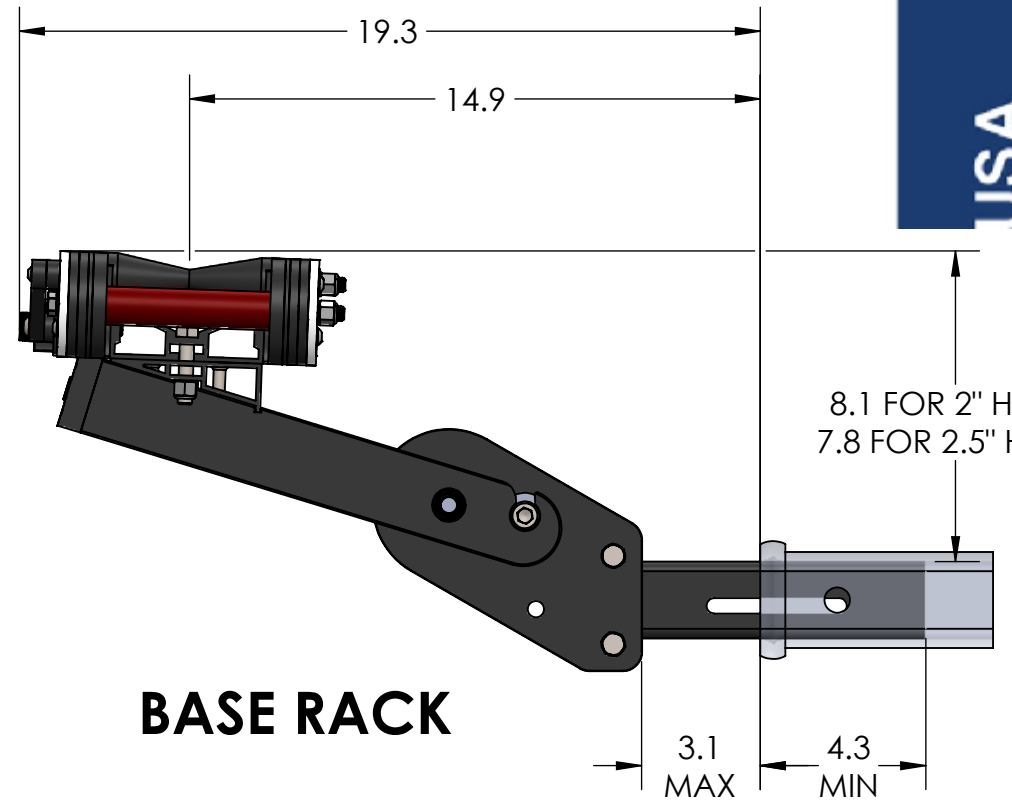

XD SINGLE

STORAGE POSITION

RIDE POSITION

OVERALL WIDTH

XD SINGLE - STORAGE POSITION

BASE RACK

BASE RACK W/ ONE ADD-ON

BASE RACK W/ TWO ADD-ONS

XD SINGLE - RIDE POSITION

BASE RACK W/ ONE ADD-ON

BASE RACK

BASE RACK W/ TWO ADD-ONS