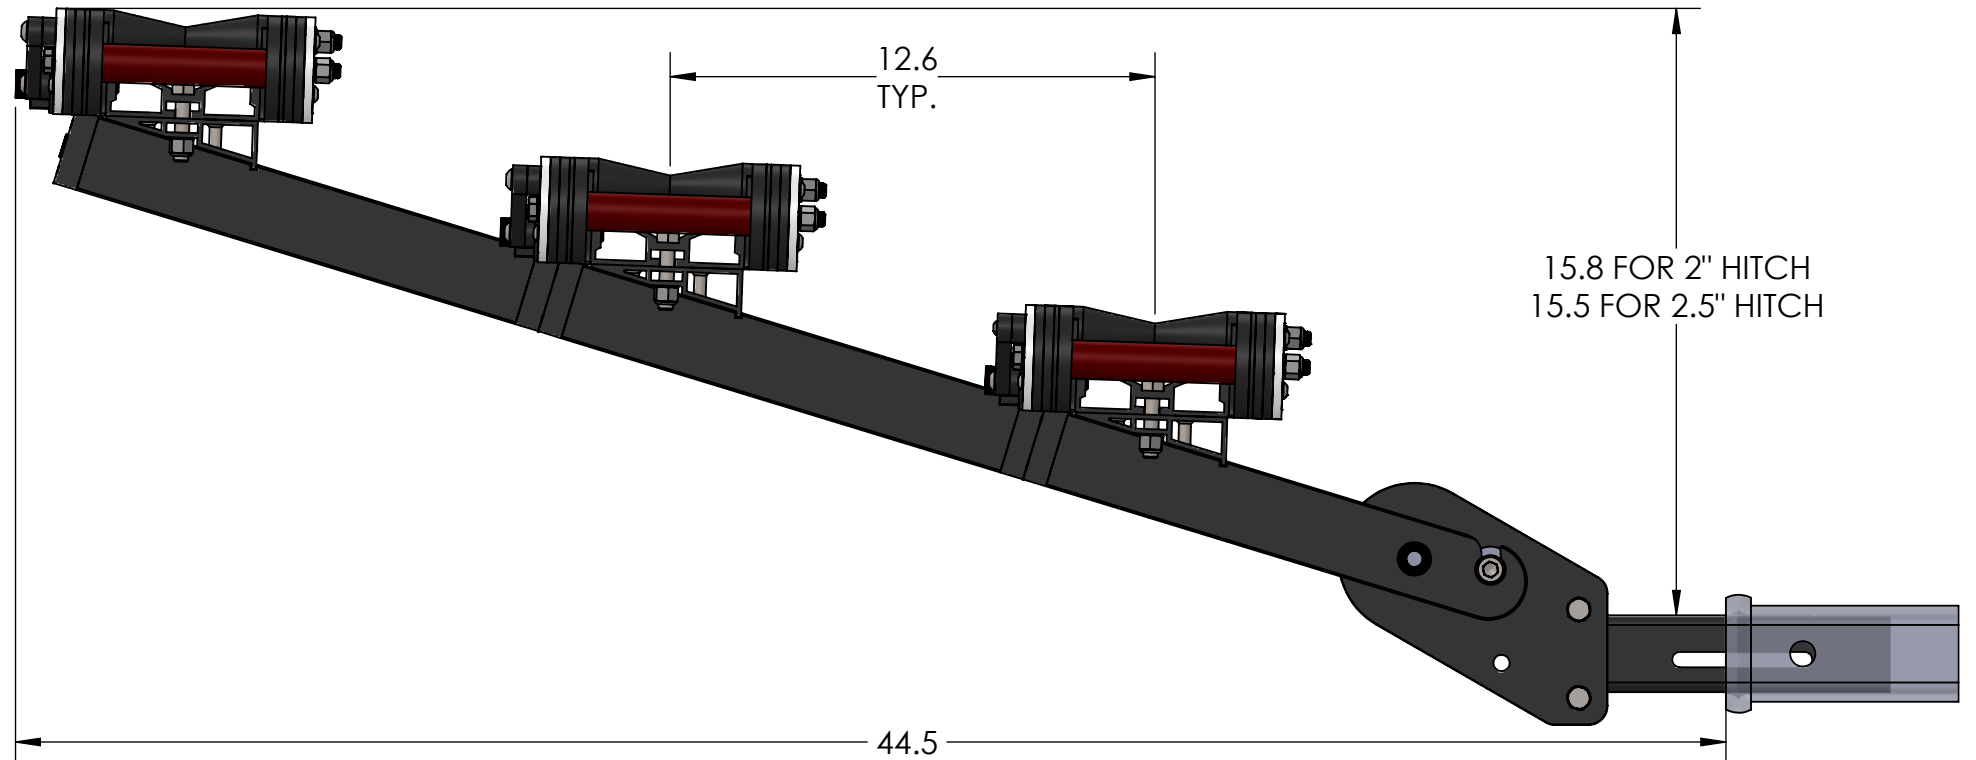

XD SINGLE

STORAGE POSITION

RIDE POSITION

OVERALL WIDTH

XD SINGLE - STORAGE POSITION

BASE RACK

BASE RACK W/ ONE ADD-ON

BASE RACK W/ TWO ADD-ONS

XD SINGLE - RIDE POSITION

BASE RACK W/ ONE ADD-ON

BASE RACK

BASE RACK W/ TWO ADD-ONS