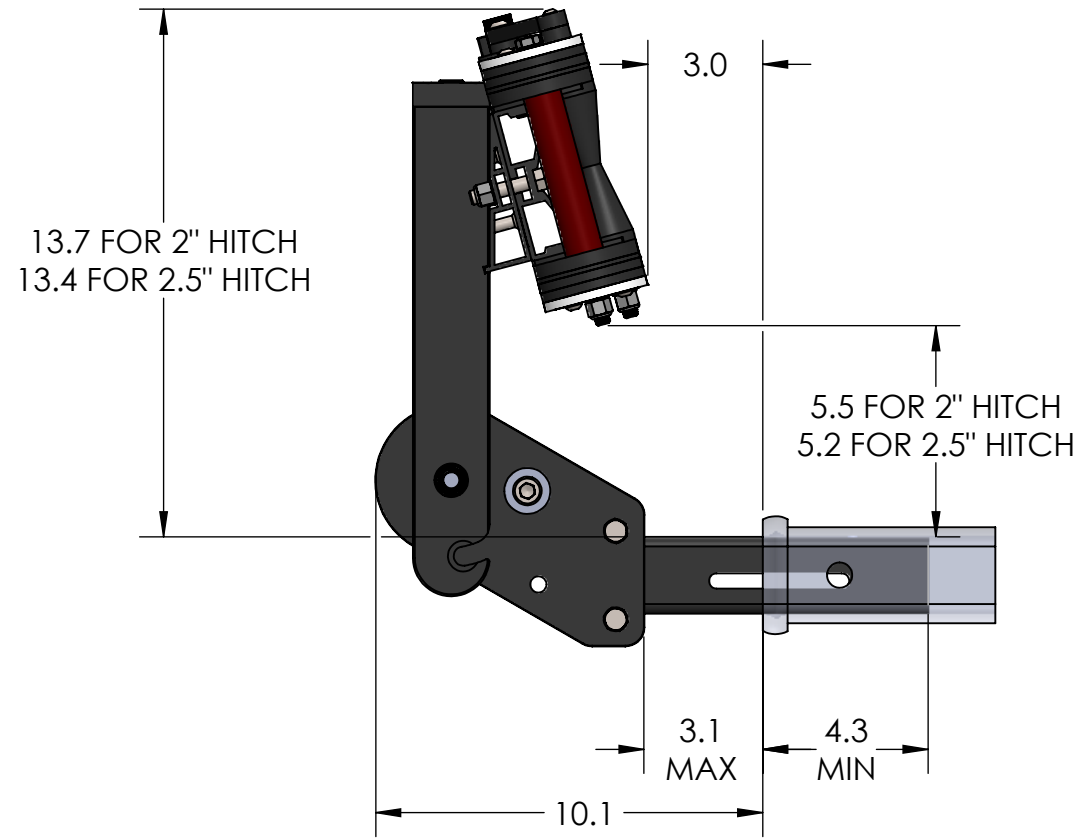

XD SINGLE

STORAGE POSITION

RIDE POSITION

OVERALL WIDTH

XD SINGLE - STORAGE POSITION

BASE RACK

BASE RACK W/ ONE ADD-ON

BASE RACK W/ TWO ADD-ONS

XD SINGLE - RIDE POSITION

BASE RACK W/ ONE ADD-ON

BASE RACK

BASE RACK W/ TWO ADD-ONS