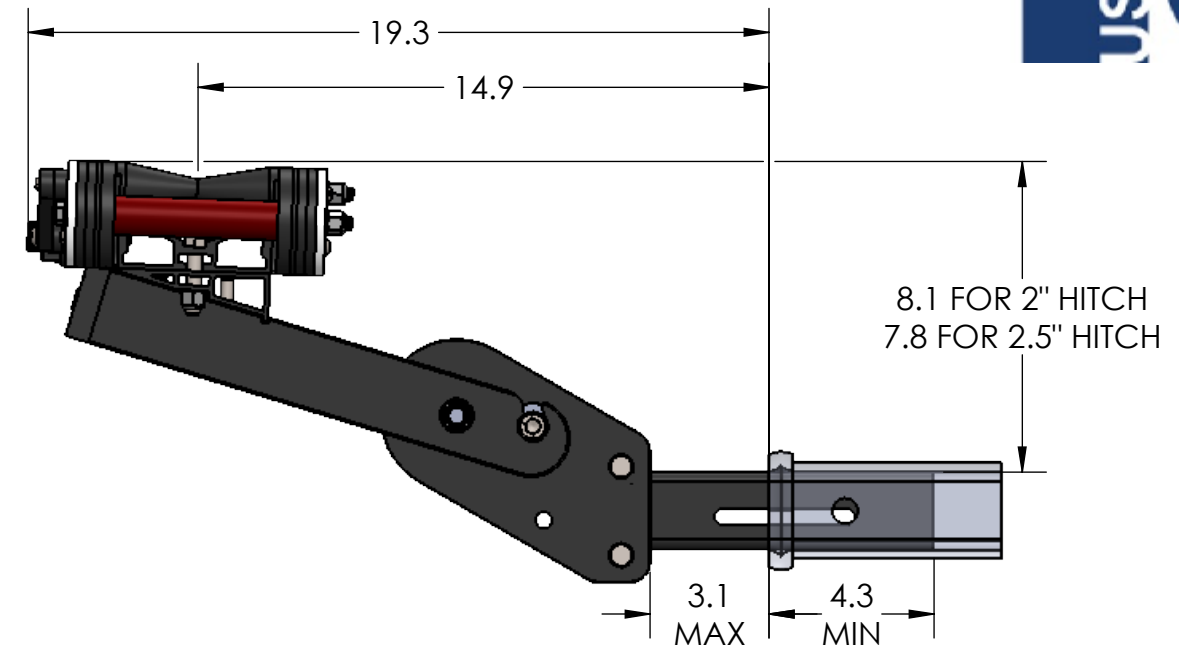

XD SINGLE

STORAGE POSITION

RIDE POSITION

OVERALL WIDTH

XD SINGLE - STORAGE POSITION

BASE RACK

BASE RACK W/ ONE ADD-ON

BASE RACK W/ TWO ADD-ONS

XD SINGLE - RIDE POSITION

BASE RACK W/ ONE ADD-ON

BASE RACK

BASE RACK W/ TWO ADD-ONS