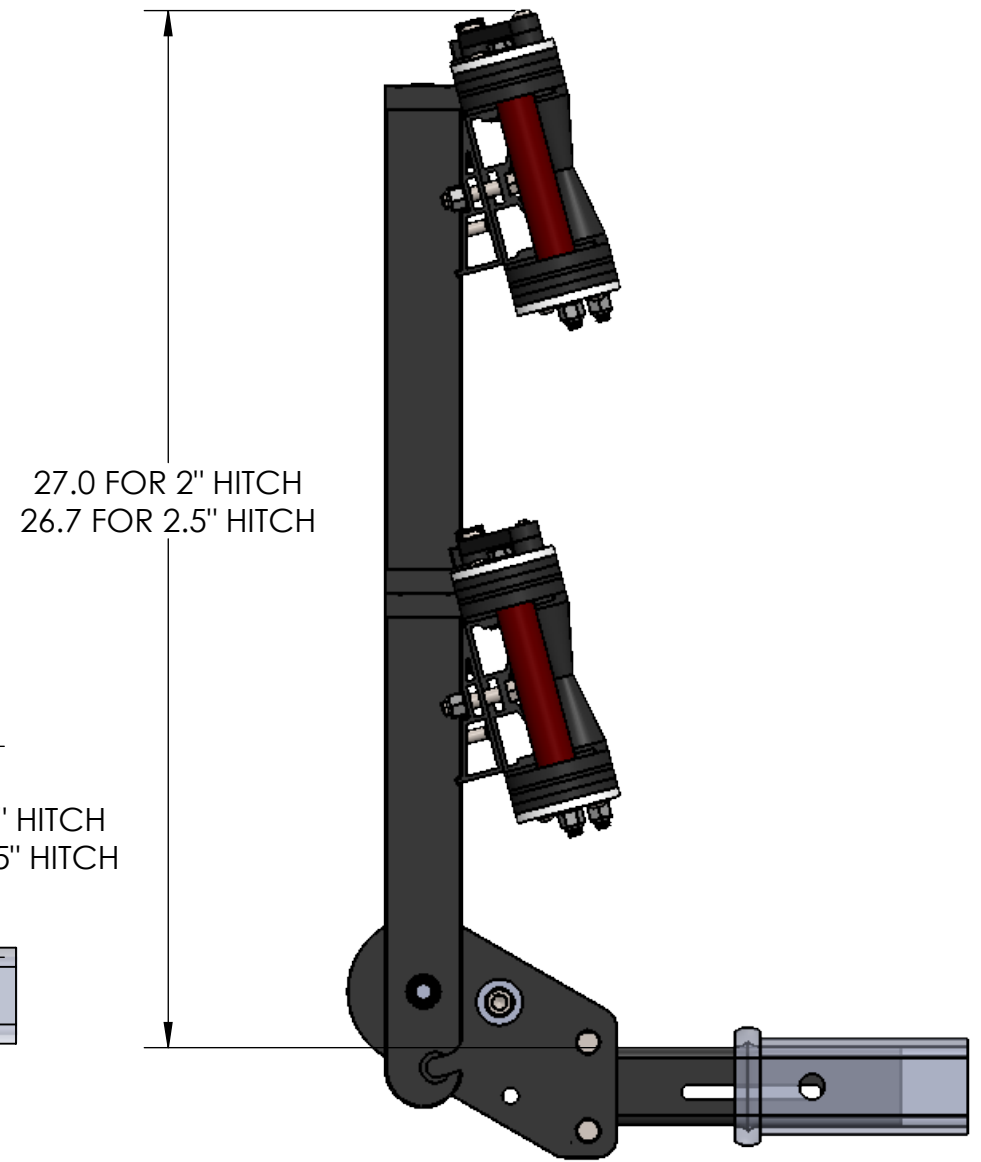

XD SINGLE

STORAGE POSITION

RIDE POSITION

OVERALL WIDTH

XD SINGLE - STORAGE POSITION

BASE RACK

BASE RACK W/ ONE ADD-ON

BASE RACK W/ TWO ADD-ONS

XD SINGLE - RIDE POSITION

BASE RACK W/ ONE ADD-ON

BASE RACK

BASE RACK W/ TWO ADD-ONS