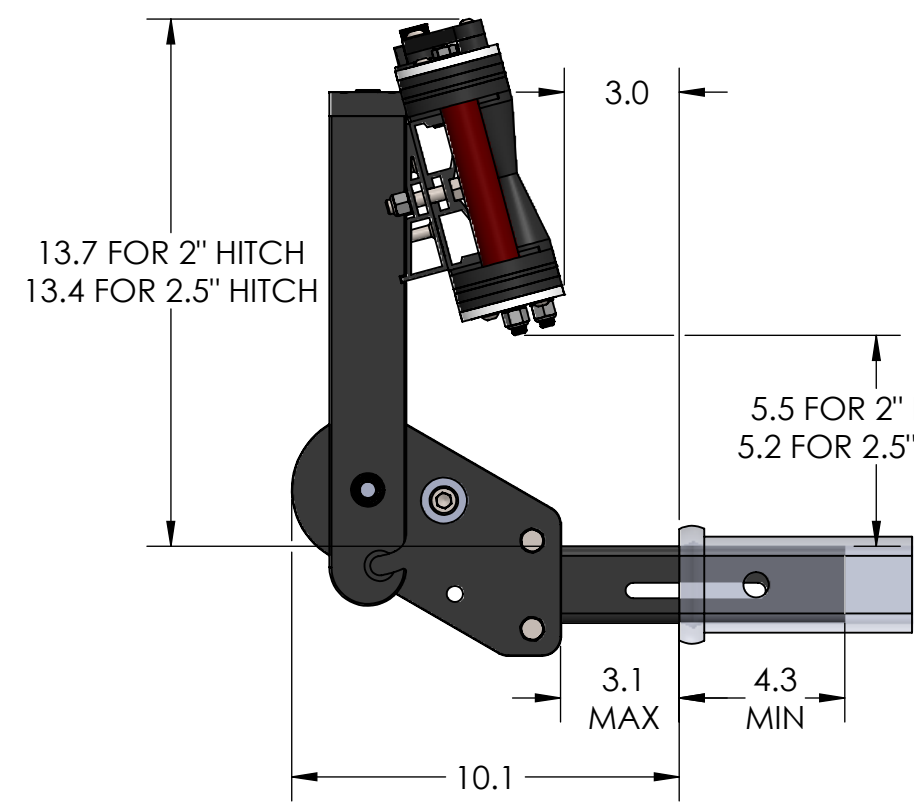

XD SINGLE

STORAGE POSITION

RIDE POSITION

OVERALL WIDTH

XD SINGLE - STORAGE POSITION

BASE RACK

BASE RACK W/ ONE ADD-ON

BASE RACK W/ TWO ADD-ONS

XD SINGLE - RIDE POSITION

BASE RACK W/ ONE ADD-ON

BASE RACK

BASE RACK W/ TWO ADD-ONS