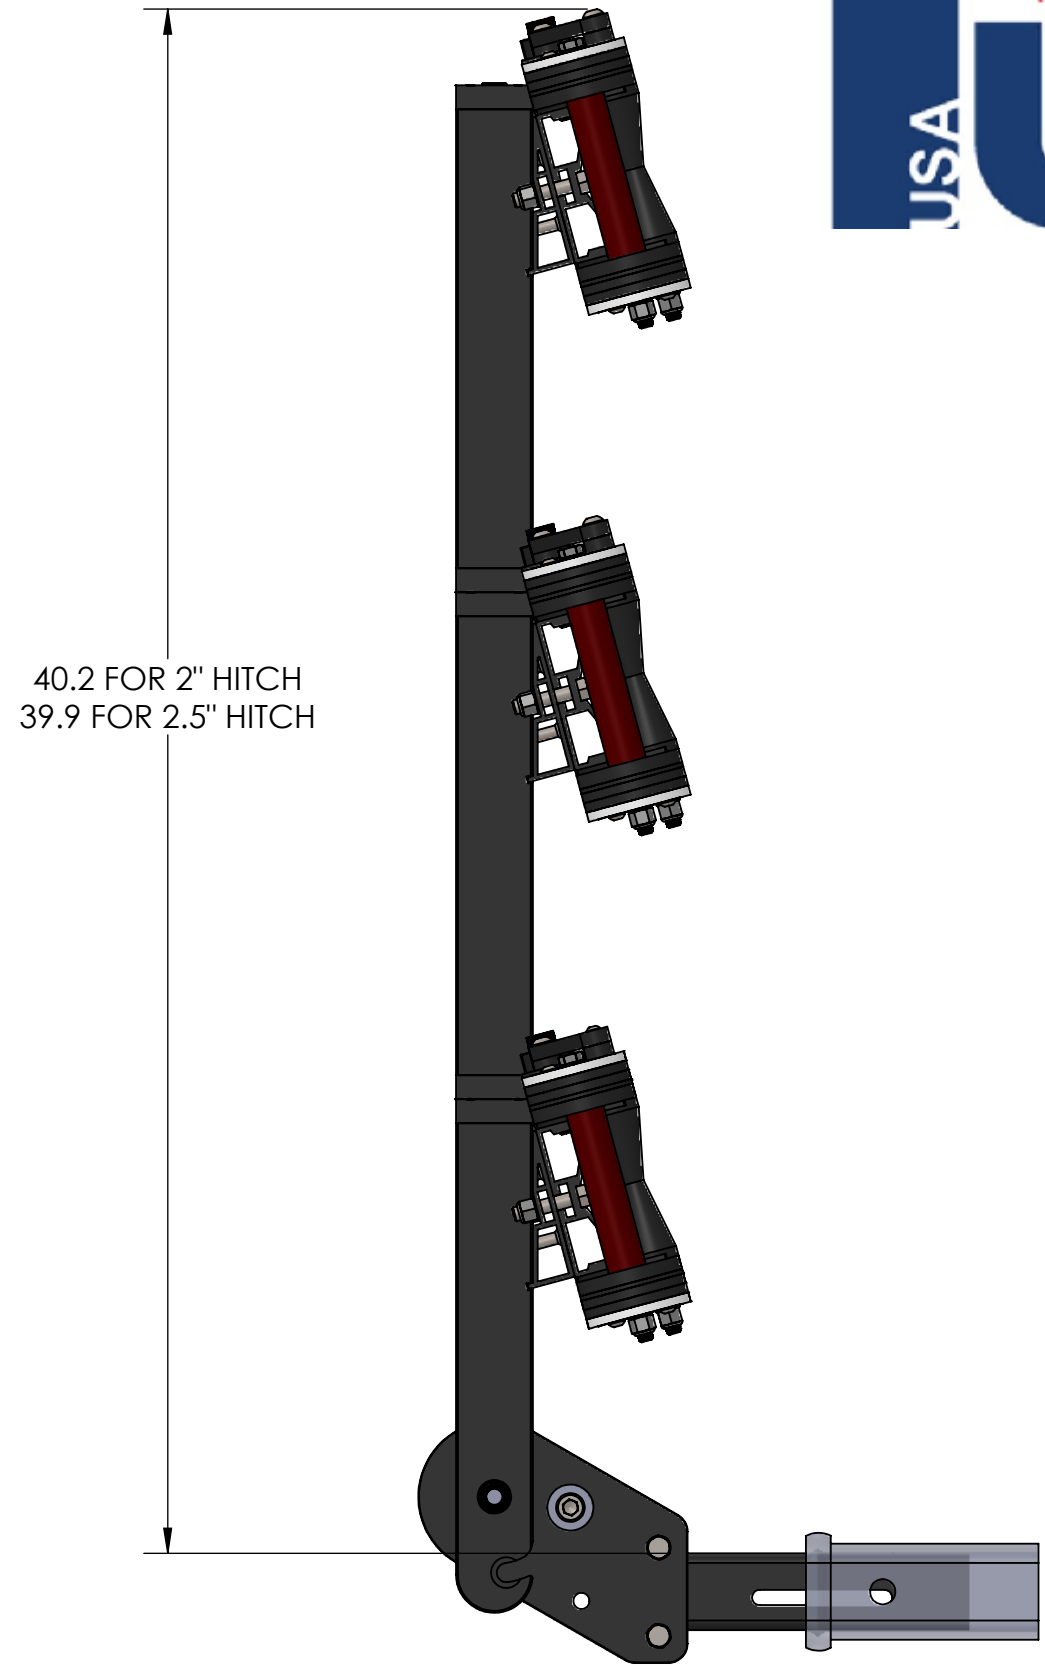

XD SINGLE

STORAGE POSITION

RIDE POSITION

OVERALL WIDTH

XD SINGLE - STORAGE POSITION

BASE RACK

BASE RACK W/ ONE ADD-ON

BASE RACK W/ TWO ADD-ONS

XD SINGLE - RIDE POSITION

BASE RACK W/ ONE ADD-ON

BASE RACK

BASE RACK W/ TWO ADD-ONS