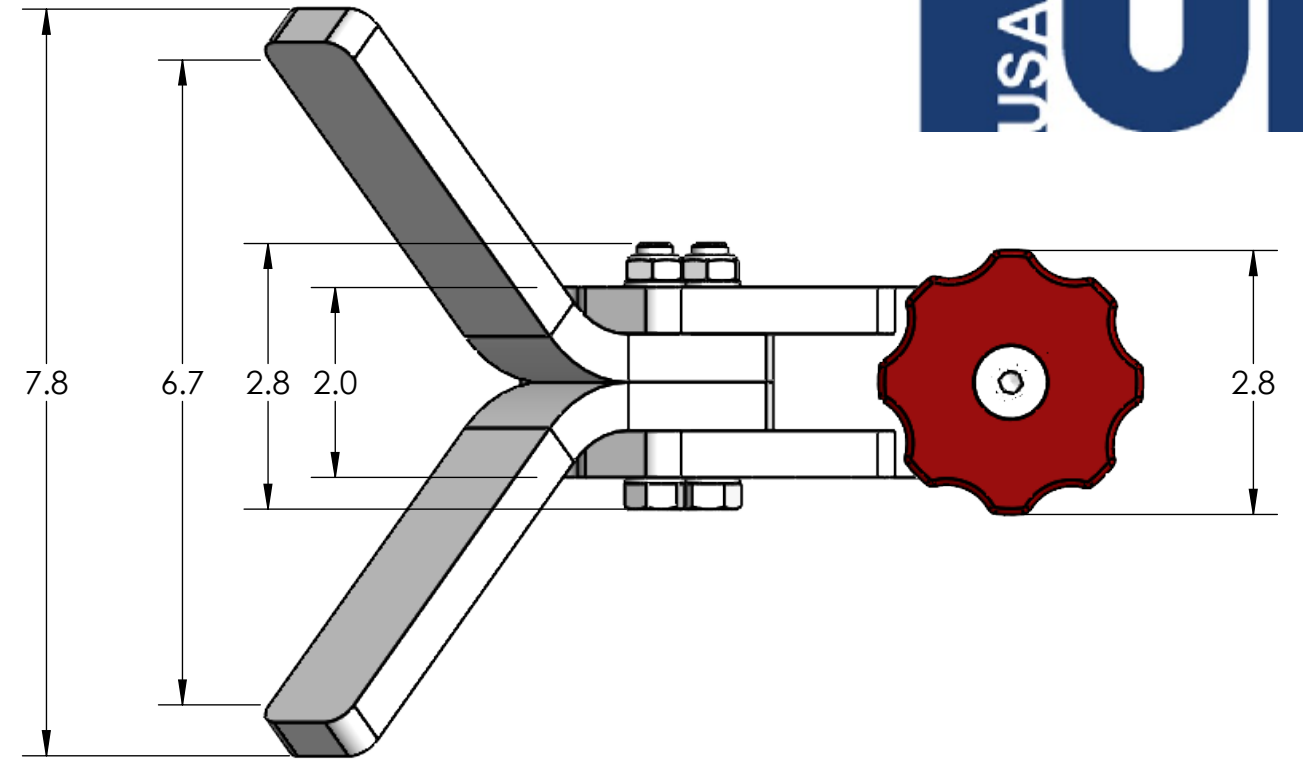

WHEEL CHOCK - MOTO

SMALLEST SETTING

LARGEST SETTING

NOTES: WHEEL CHOCK CAPABLE OF 8 SETTINGS AT .75" INCREMENTS

WHEEL CHOCK - MOTO