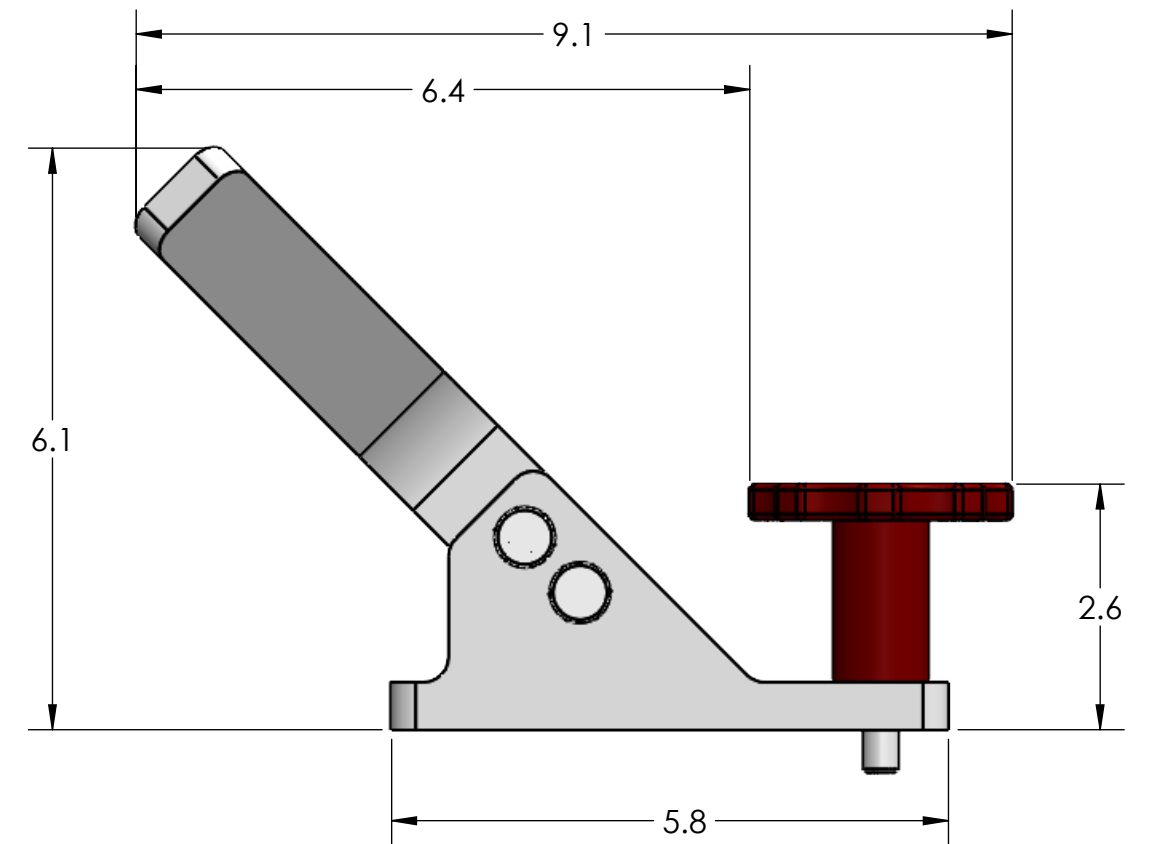

WHEEL CHOCK - MOTO

SMALLEST SETTING

LARGEST SETTING

NOTES: WHEEL CHOCK CAPABLE OF 8 SETTINGS AT .75" INCREMENTS

WHEEL CHOCK - MOTO