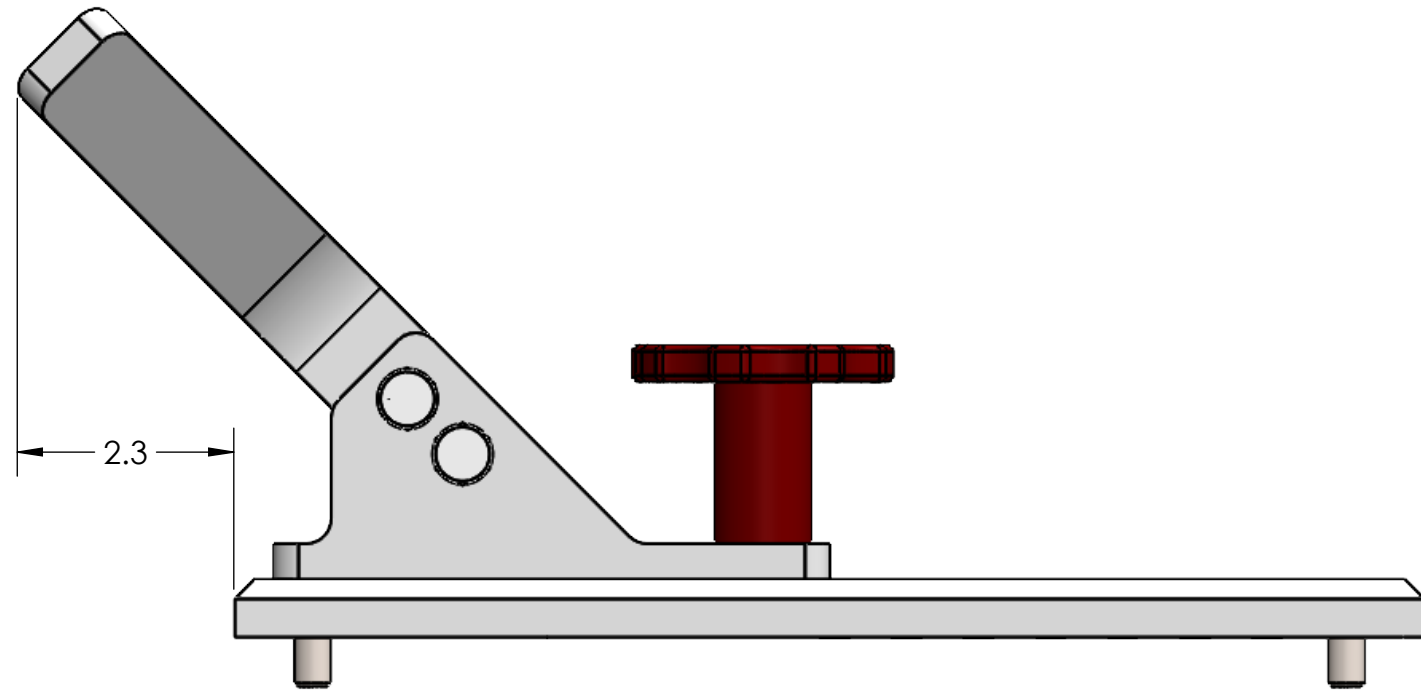

WHEEL CHOCK - MOTO

SMALLEST SETTING

LARGEST SETTING

NOTES: WHEEL CHOCK CAPABLE OF 8 SETTINGS AT .75" INCREMENTS

WHEEL CHOCK - MOTO