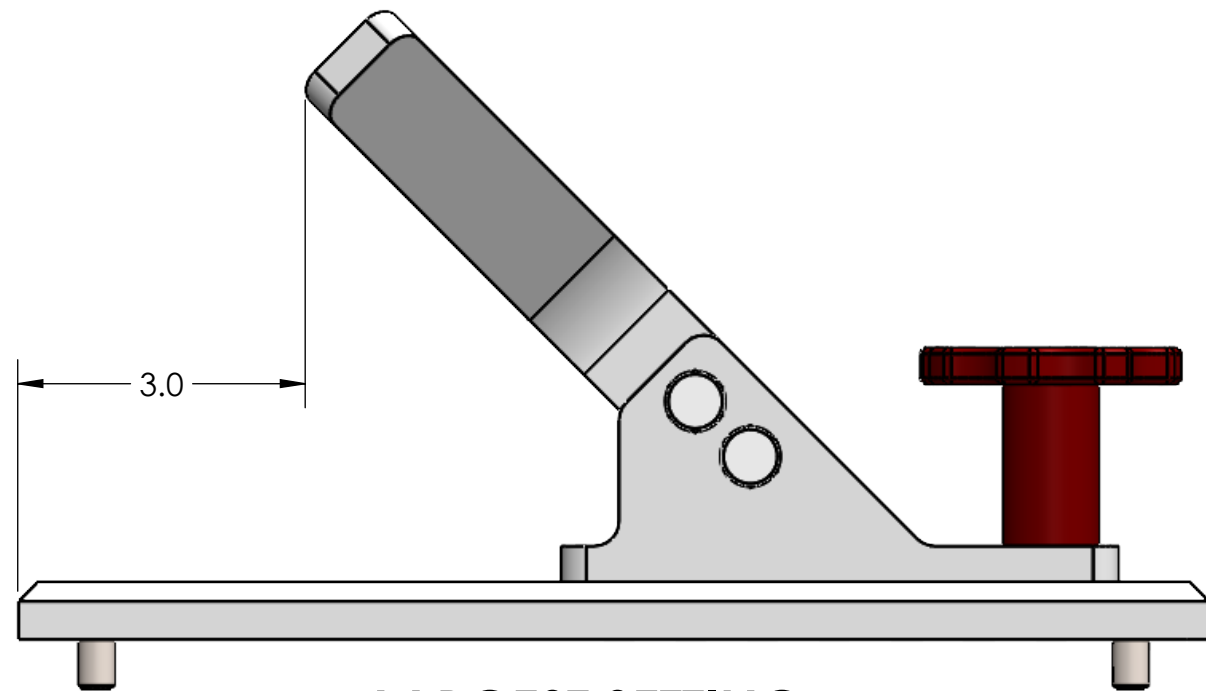

WHEEL CHOCK - MOTO

SMALLEST SETTING

LARGEST SETTING

NOTES: WHEEL CHOCK CAPABLE OF 8 SETTINGS AT .75" INCREMENTS

WHEEL CHOCK - MOTO