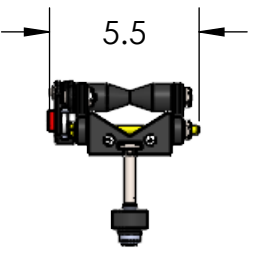

TANDEM BIKE ROOF TRAY

NOTES: FOR INFORMATION ON MOUNTING OPTIONS SEE ROOF RACK BOLT SIZING.