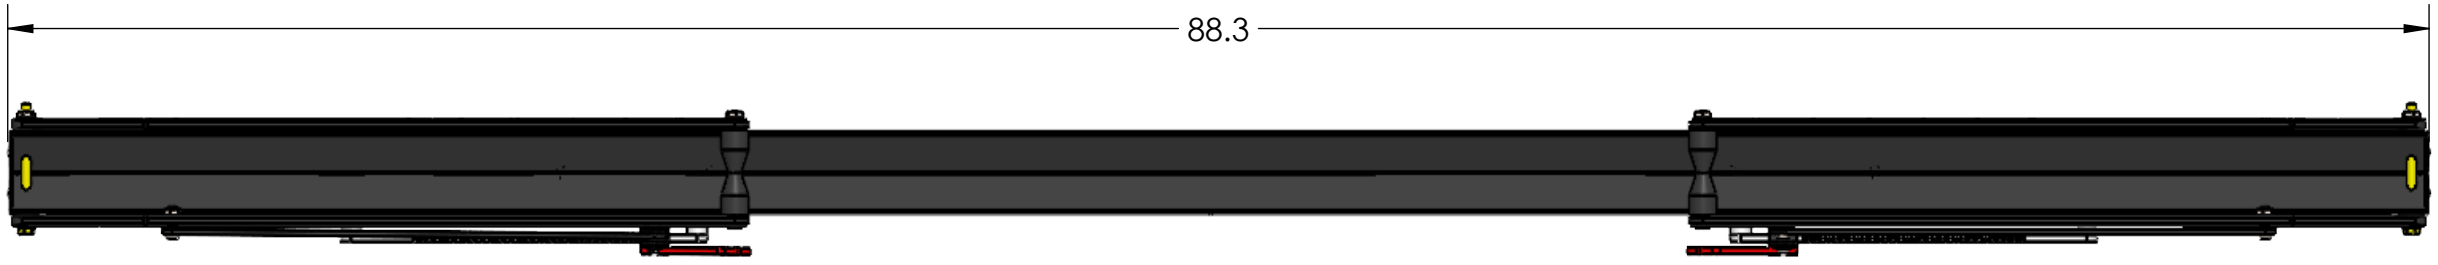

TANDEM BIKE ROOF TRAY

NOTES: FOR INFORMATION ON MOUNTING OPTIONS SEE ROOF RACK BOLT SIZING.