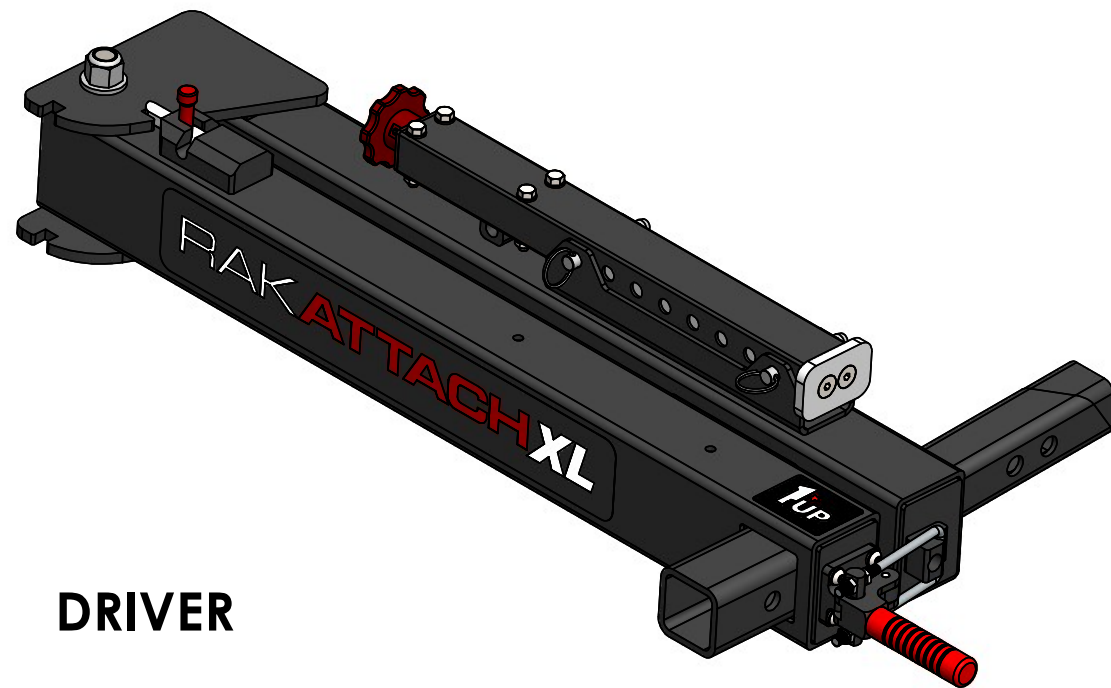

RAKATTACH XL FITMENT

DRIVER

PASSENGER

NOTE: UNIT IS DIRECTIONAL, PASSENGER SHOWN FOR FITMENT.

RAKATTACH XL FITMENT

NOTE: JACK SHOWN IN DEFAULT MOUNTING POSITION, SEE INSTRUCTIONS FOR ALTERNATIVE MOUNTING.

RAKATTACH XL FITMENT

NOTE: SUPER DUTY RACK SHOWN WITH TRAYS IN WIDE POSITION.