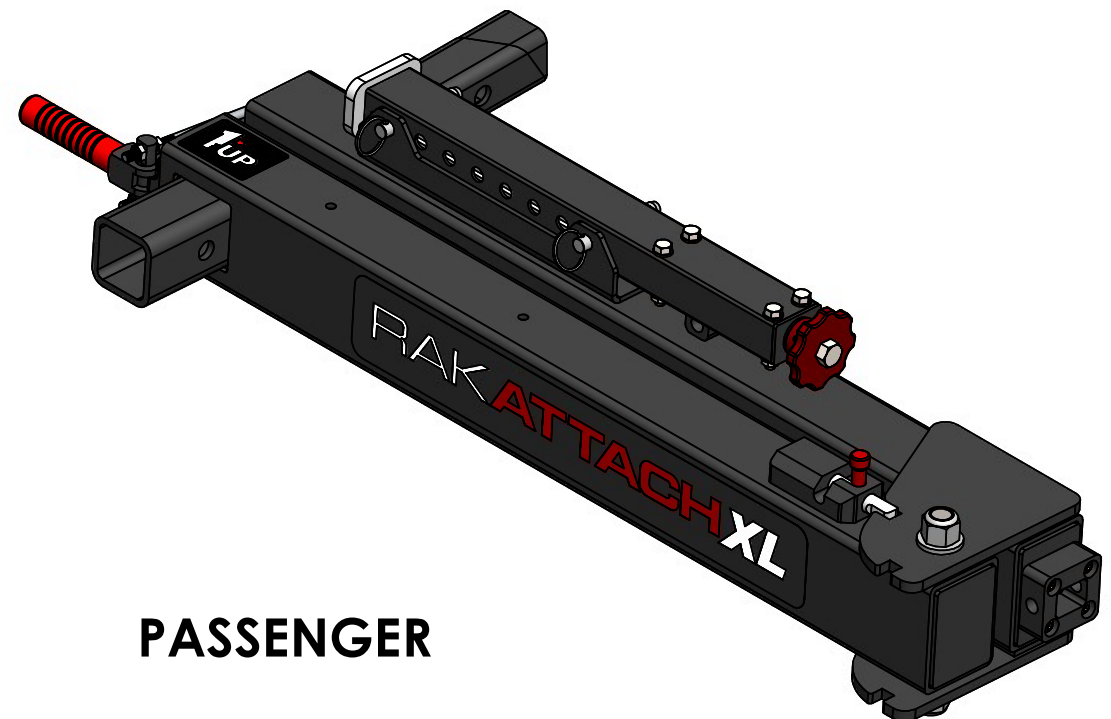

RAKATTACH XL FITMENT

DRIVER

PASSENGER

NOTE: UNIT IS DIRECTIONAL, PASSENGER SHOWN FOR FITMENT.

RAKATTACH XL FITMENT

NOTE: JACK SHOWN IN DEFAULT MOUNTING POSITION, SEE INSTRUCTIONS FOR ALTERNATIVE MOUNTING.

RAKATTACH XL FITMENT

NOTE: SUPER DUTY RACK SHOWN WITH TRAYS IN WIDE POSITION.