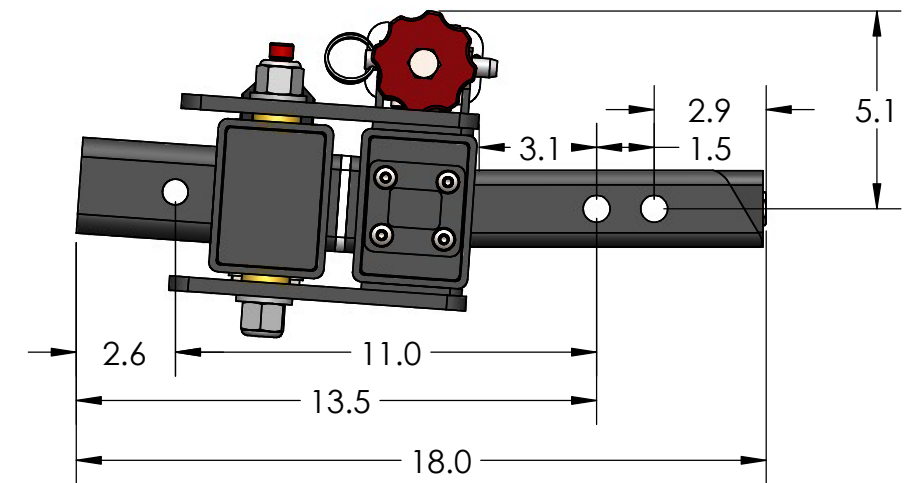

RAKATTACH XL FITMENT

DRIVER

PASSENGER

NOTE: UNIT IS DIRECTIONAL, PASSENGER SHOWN FOR FITMENT.

RAKATTACH XL FITMENT

NOTE: JACK SHOWN IN DEFAULT MOUNTING POSITION, SEE INSTRUCTIONS FOR ALTERNATIVE MOUNTING.

RAKATTACH XL FITMENT

NOTE: SUPER DUTY RACK SHOWN WITH TRAYS IN WIDE POSITION.