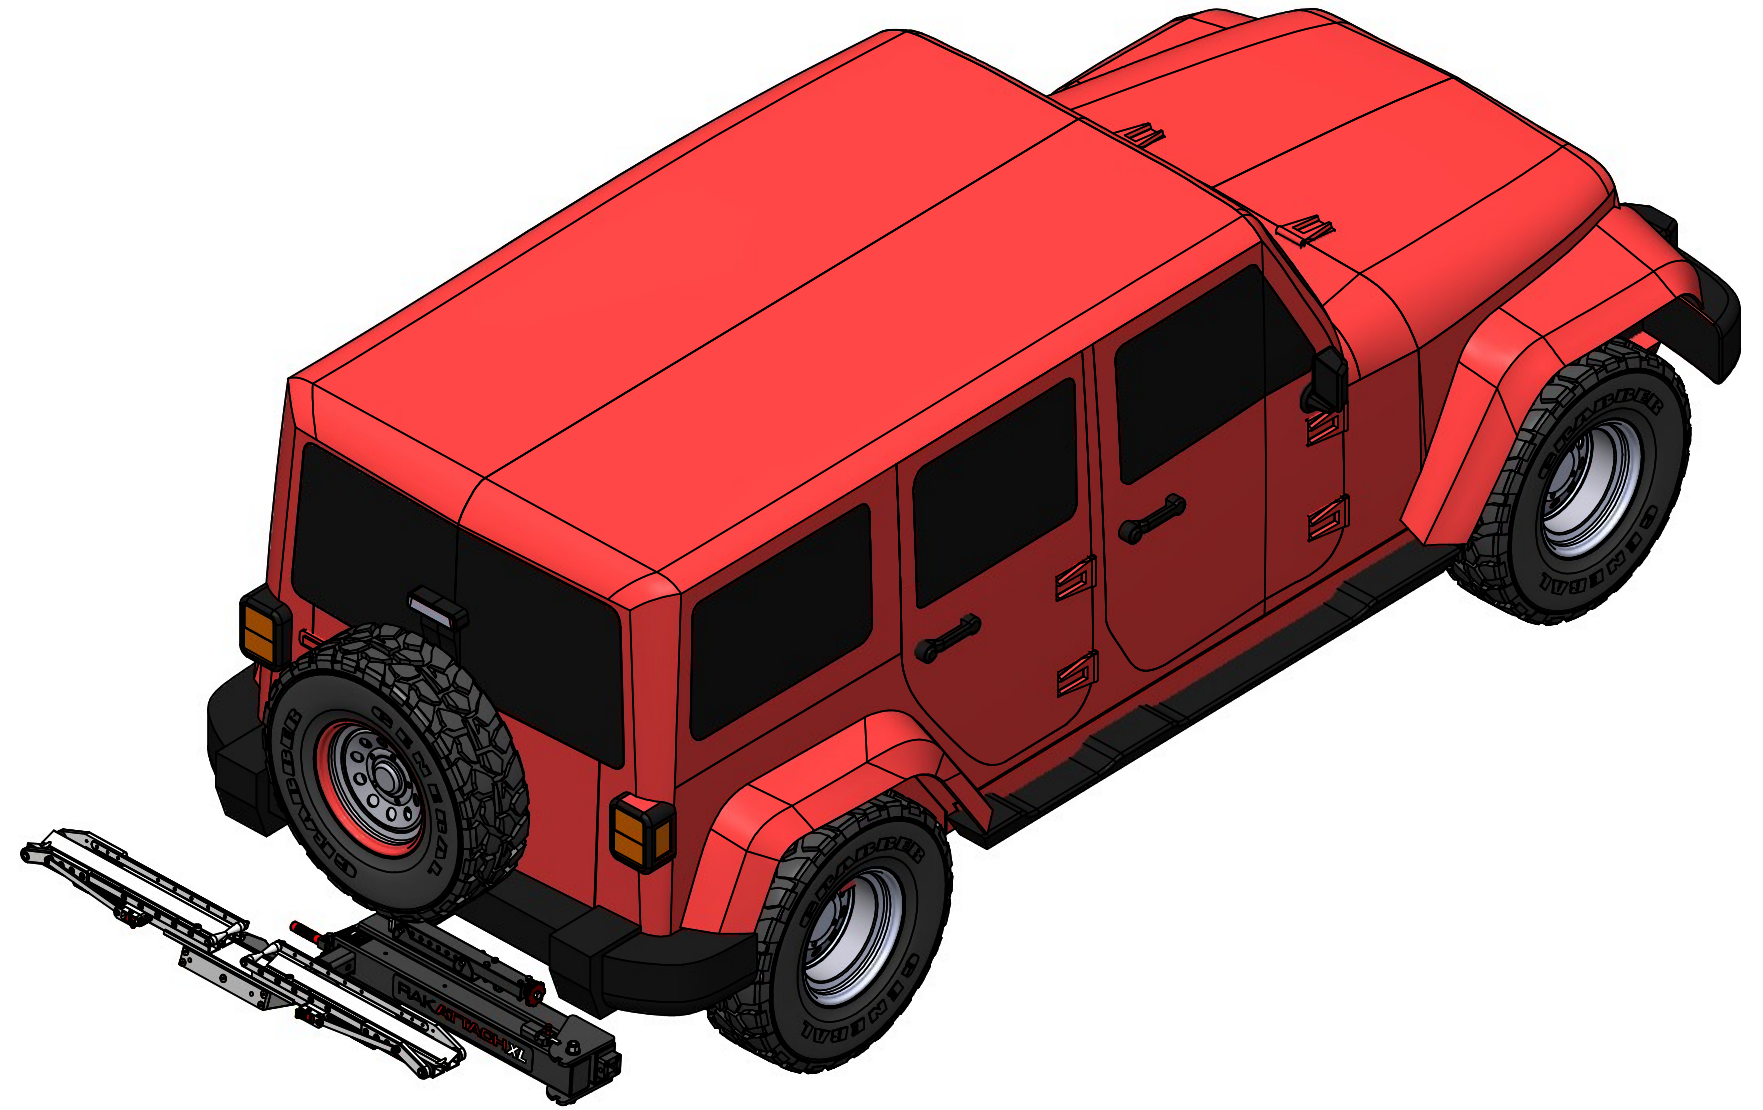

RAKATTACH XL FITMENT

DRIVER

PASSENGER

NOTE: UNIT IS DIRECTIONAL, PASSENGER SHOWN FOR FITMENT.

RAKATTACH XL FITMENT

NOTE: JACK SHOWN IN DEFAULT MOUNTING POSITION, SEE INSTRUCTIONS FOR ALTERNATIVE MOUNTING.

RAKATTACH XL FITMENT

NOTE: SUPER DUTY RACK SHOWN WITH TRAYS IN WIDE POSITION.