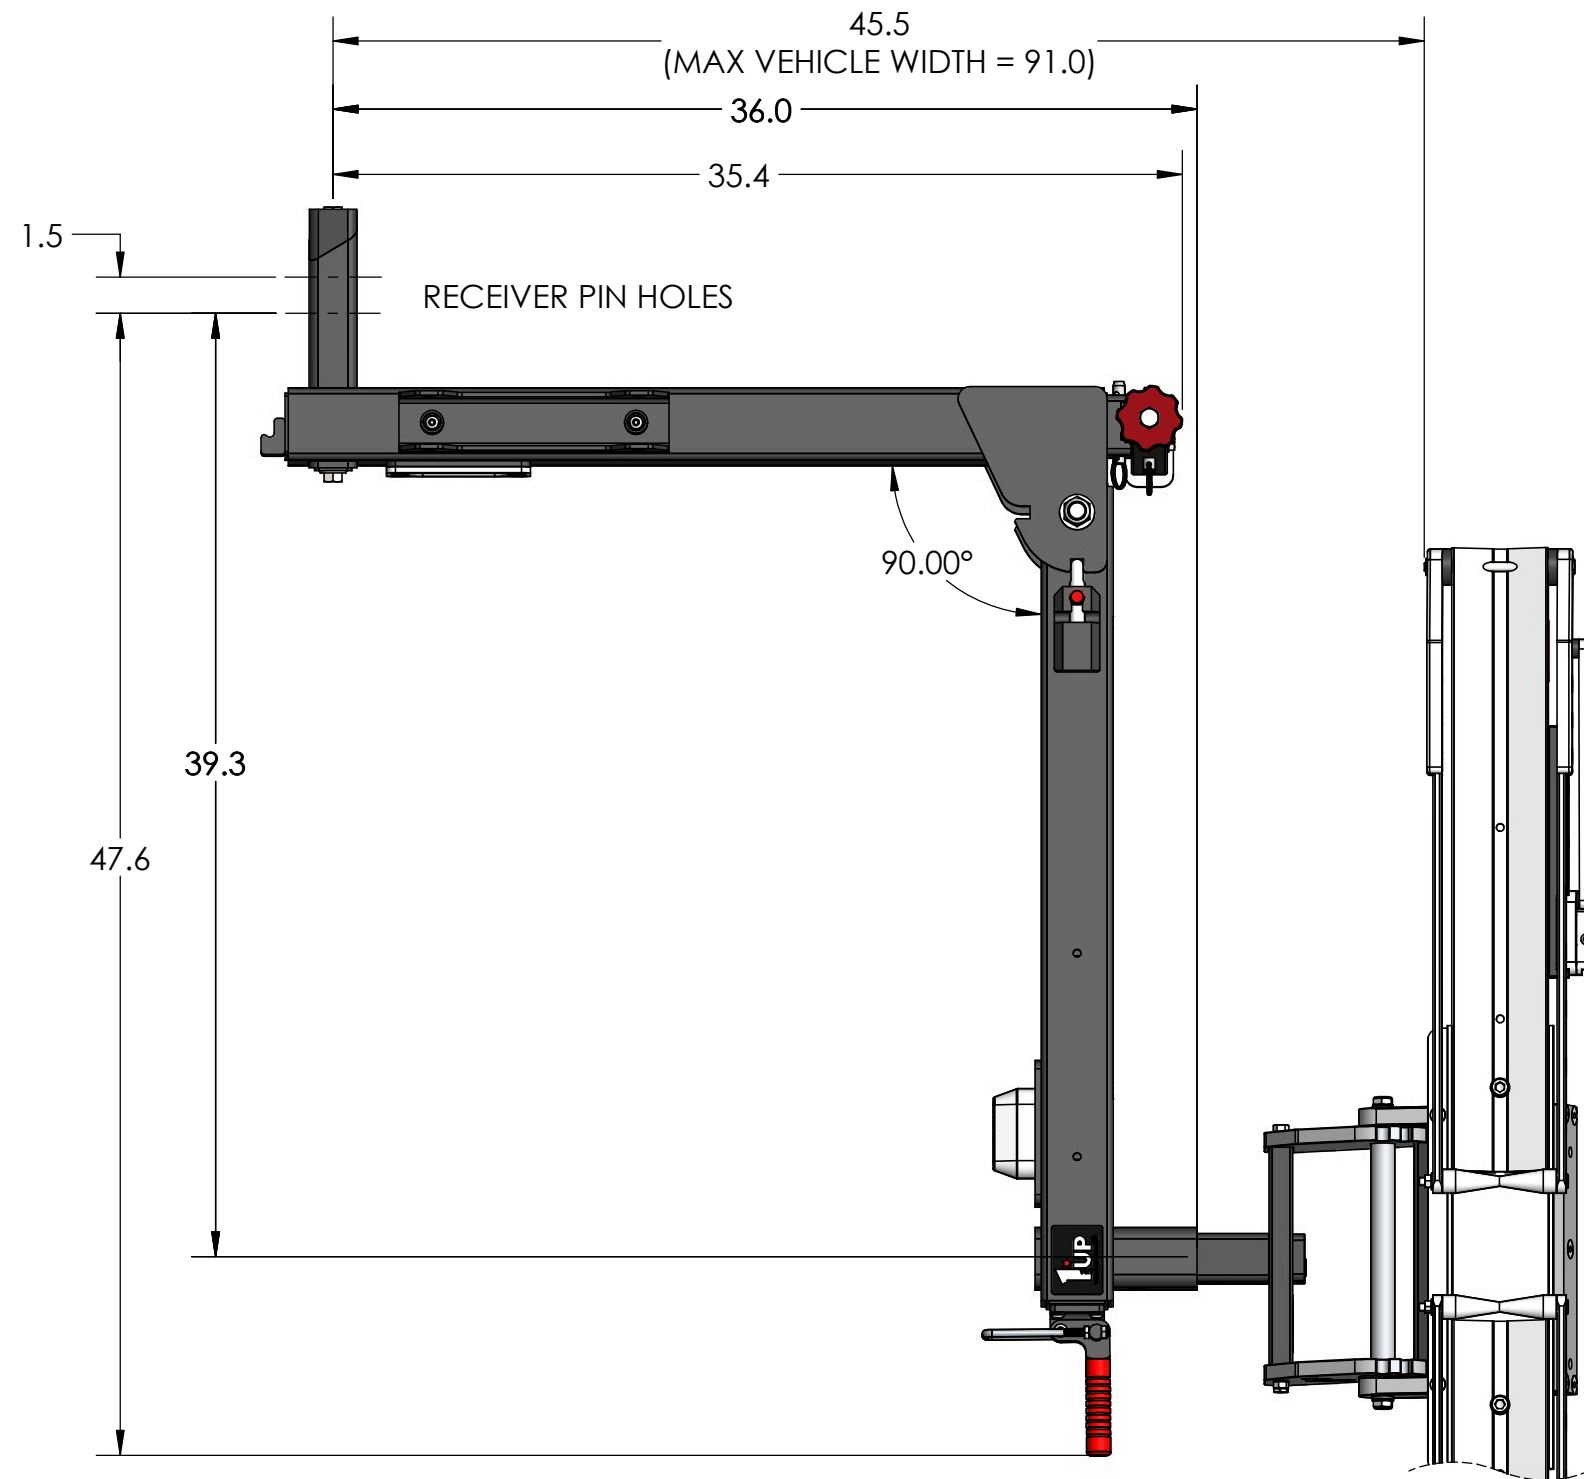

RAKATTACH XL FITMENT

DRIVER

PASSENGER

NOTE: UNIT IS DIRECTIONAL, PASSENGER SHOWN FOR FITMENT.

RAKATTACH XL FITMENT

NOTE: JACK SHOWN IN DEFAULT MOUNTING POSITION, SEE INSTRUCTIONS FOR ALTERNATIVE MOUNTING.

RAKATTACH XL FITMENT

NOTE: SUPER DUTY RACK SHOWN WITH TRAYS IN WIDE POSITION.