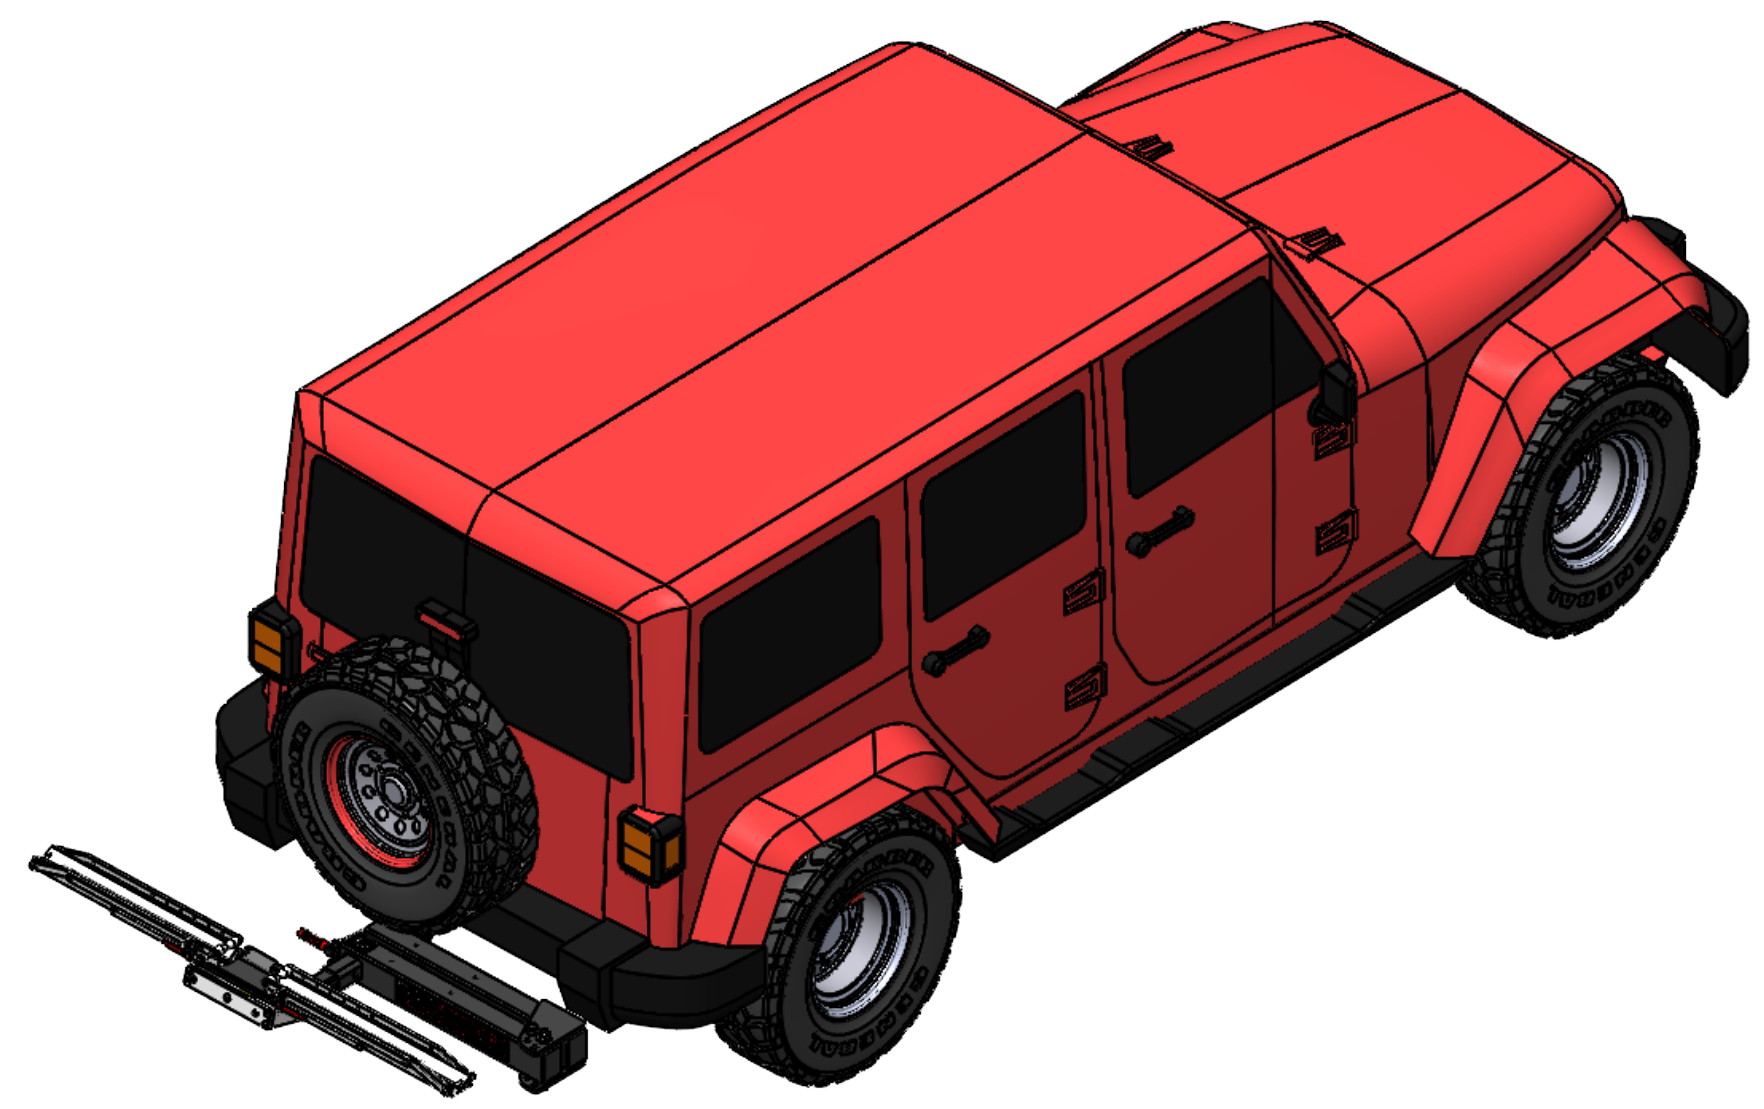

RAKATTACH FITMENT

NOTE: UNIT CAN BE FLIPPED TO SWING TO PASSENGER OR DRIVER SIDE OF VEHICLE.

LARGE
ALL DIMENSIONS IN INCHES.

LARGE
ALL DIMENSIONS IN INCHES.