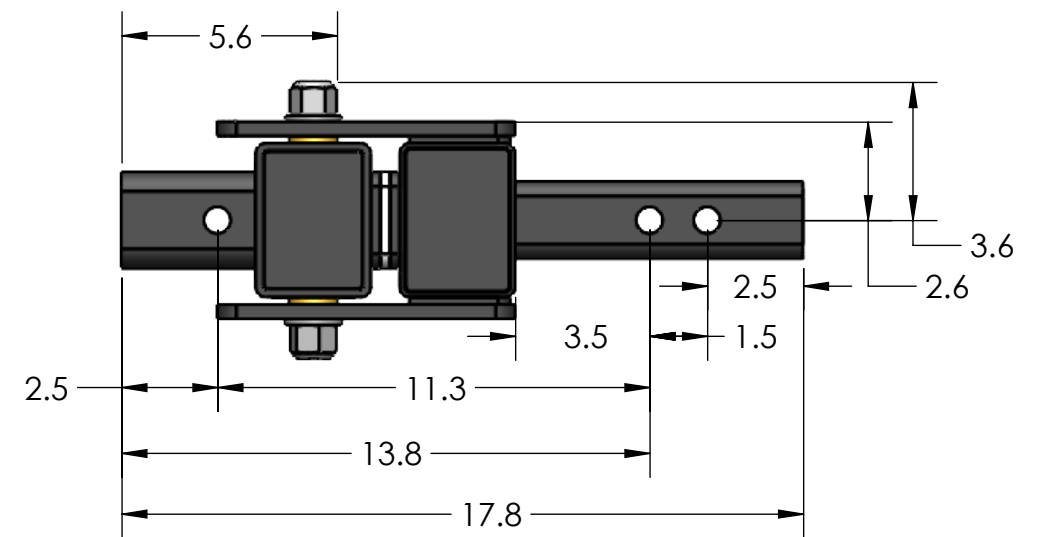

RAKATTACH FITMENT

NOTE: UNIT CAN BE FLIPPED TO SWING TO PASSENGER OR DRIVER SIDE OF VEHICLE.

LARGE
ALL DIMENSIONS IN INCHES.

LARGE
ALL DIMENSIONS IN INCHES.