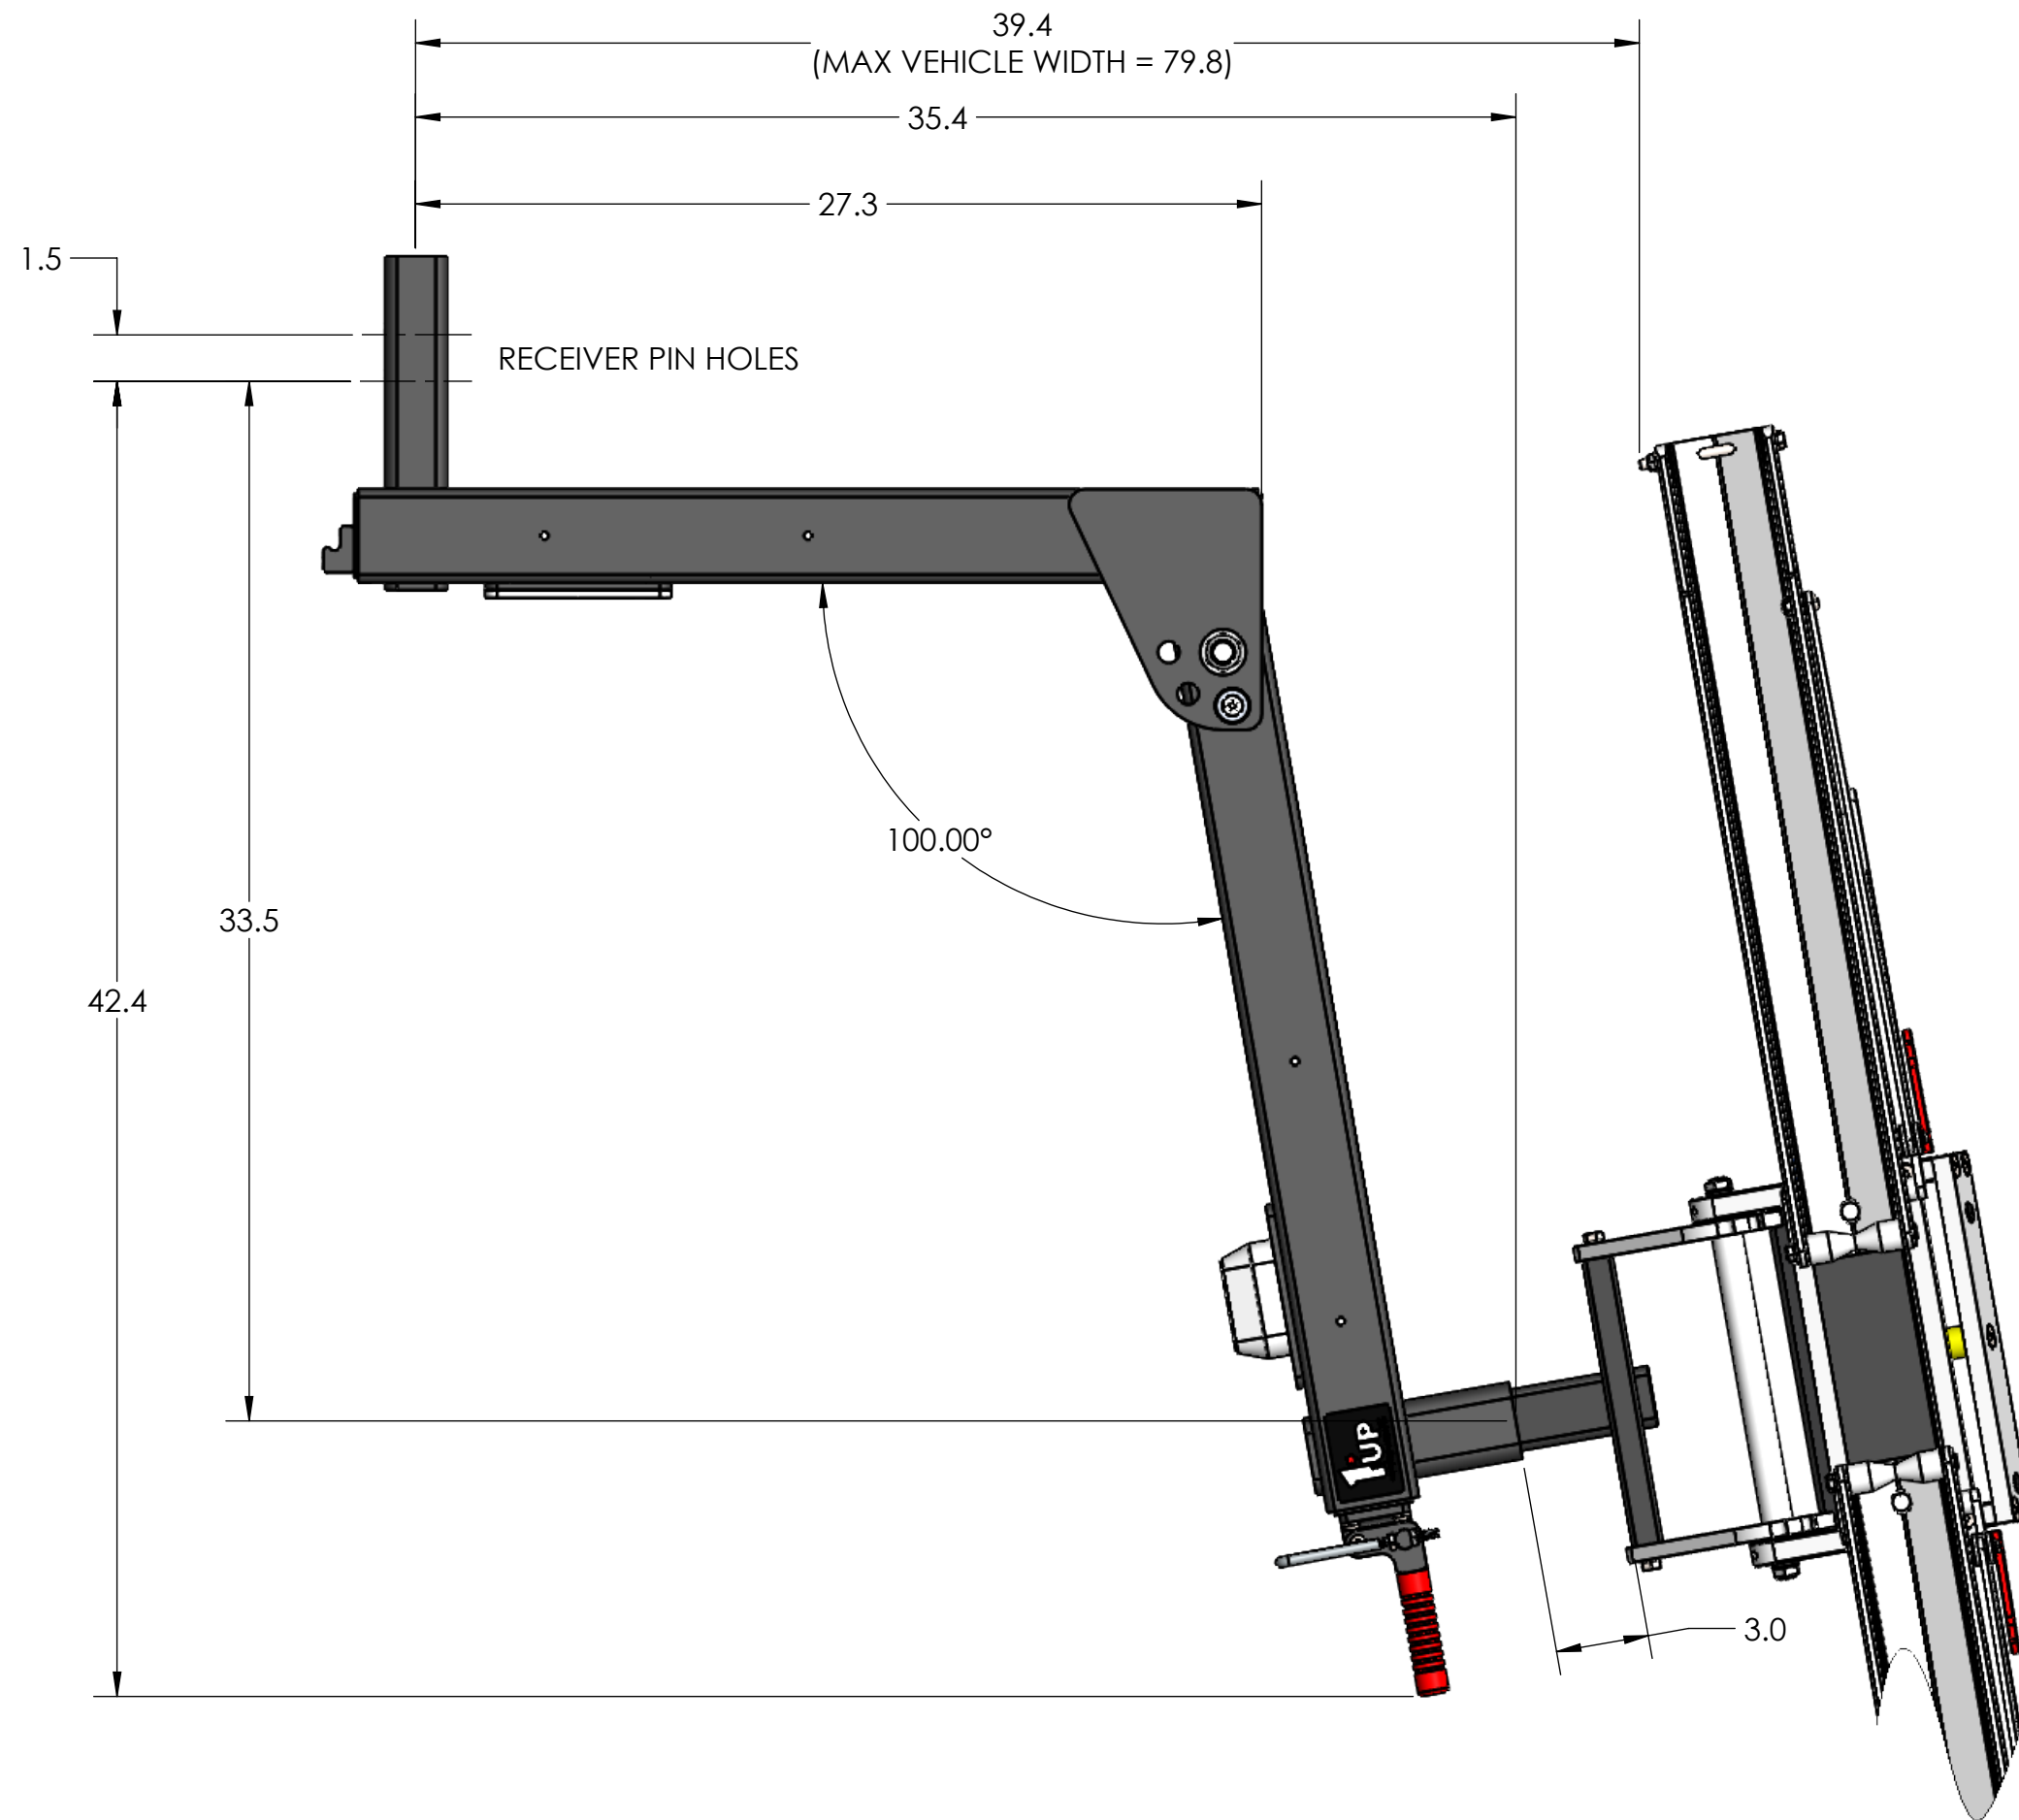

RAKATTACH FITMENT

NOTE: UNIT CAN BE FLIPPED TO SWING TO PASSENGER OR DRIVER SIDE OF VEHICLE.

LARGE
ALL DIMENSIONS IN INCHES.

LARGE
ALL DIMENSIONS IN INCHES.