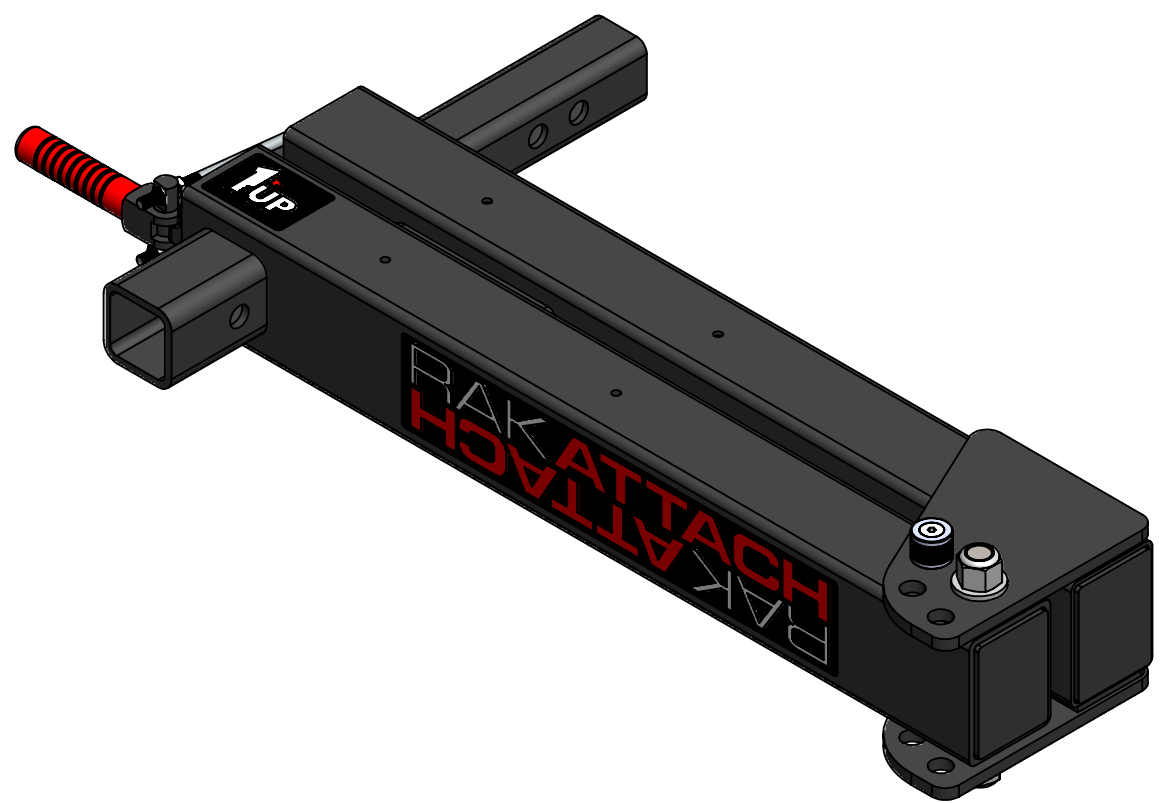

RAKATTACH FITMENT

NOTE: UNIT CAN BE FLIPPED TO SWING TO PASSENGER OR DRIVER SIDE OF VEHICLE.

LARGE
ALL DIMENSIONS IN INCHES.

LARGE
ALL DIMENSIONS IN INCHES.