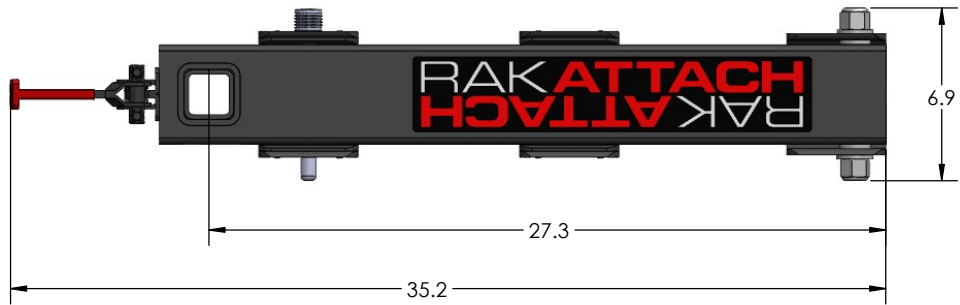

RAKATTACH 2.0 FITMENT

LARGE

MEDIUM

NOTE: UNIT CAN BE FLIPPED TO SWING TO PASSENGER OR DRIVER SIDE OF VEHICLE.

LARGE
ALL DIMENSIONS IN INCHES.

LARGE
ALL DIMENSIONS IN INCHES.

MEDIUM
ALL DIMENSIONS IN INCHES.

MEDIUM
ALL DIMENSIONS IN INCHES.