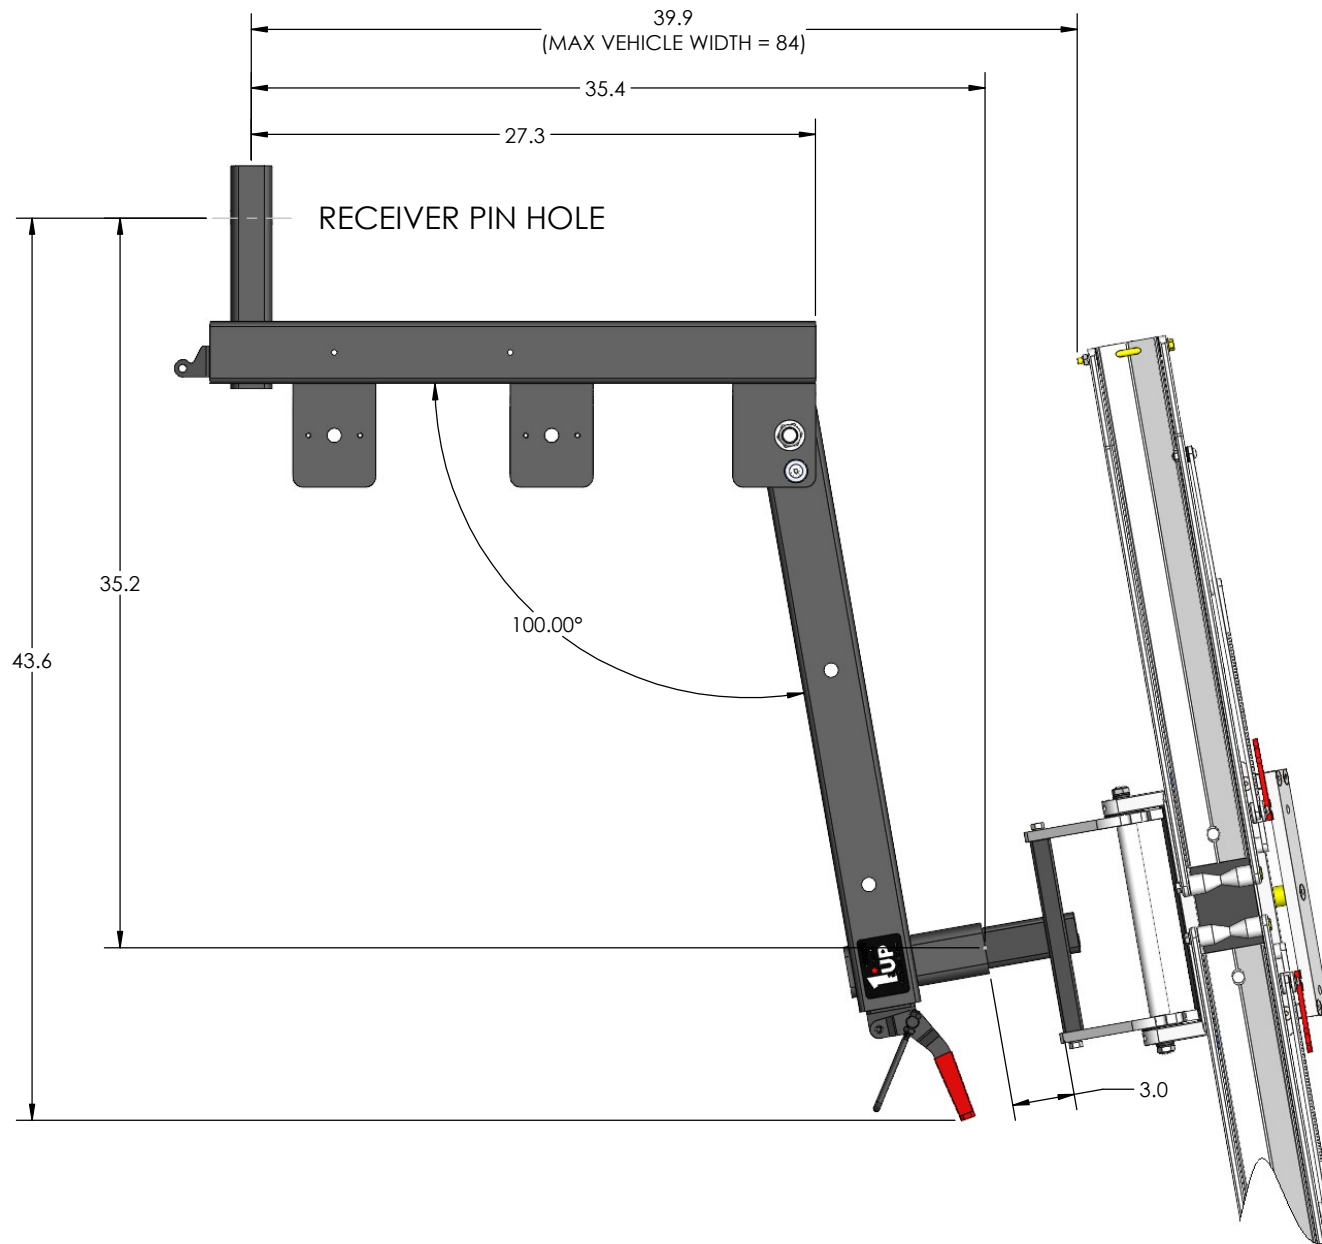

RAKATTACH 2.0 FITMENT

LARGE

MEDIUM

NOTE: UNIT CAN BE FLIPPED TO SWING TO PASSENGER OR DRIVER SIDE OF VEHICLE.

LARGE
ALL DIMENSIONS IN INCHES.

LARGE
ALL DIMENSIONS IN INCHES.

MEDIUM
ALL DIMENSIONS IN INCHES.

MEDIUM
ALL DIMENSIONS IN INCHES.