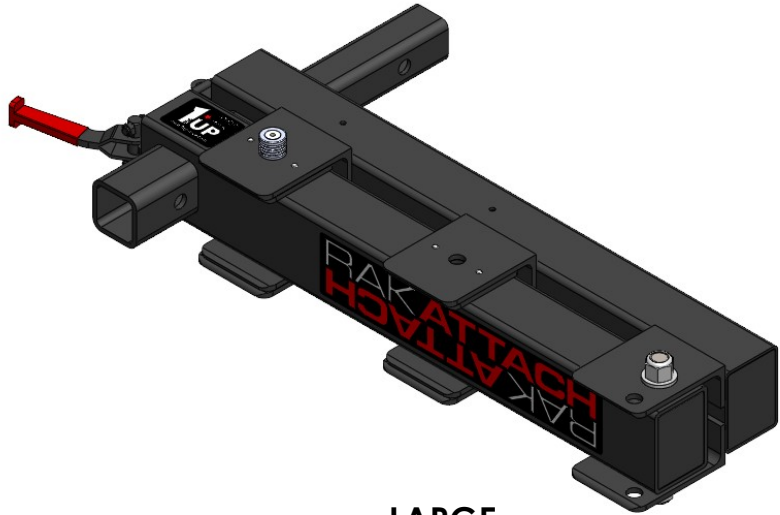

RAKATTACH 2.0 FITMENT

LARGE

MEDIUM

NOTE: UNIT CAN BE FLIPPED TO SWING TO PASSENGER OR DRIVER SIDE OF VEHICLE.

LARGE
ALL DIMENSIONS IN INCHES.

LARGE
ALL DIMENSIONS IN INCHES.

MEDIUM
ALL DIMENSIONS IN INCHES.

MEDIUM
ALL DIMENSIONS IN INCHES.