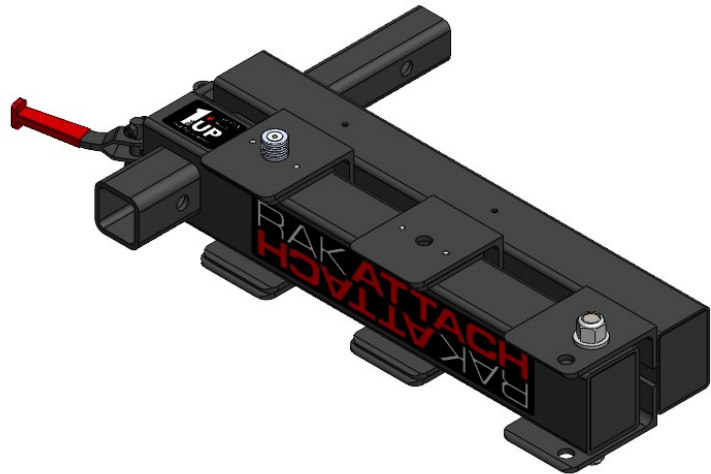

RAKATTACH 2.0 FITMENT

LARGE

MEDIUM

NOTE: UNIT CAN BE FLIPPED TO SWING TO PASSENGER OR DRIVER SIDE OF VEHICLE.

LARGE
ALL DIMENSIONS IN INCHES.

LARGE
ALL DIMENSIONS IN INCHES.

MEDIUM
ALL DIMENSIONS IN INCHES.

MEDIUM
ALL DIMENSIONS IN INCHES.