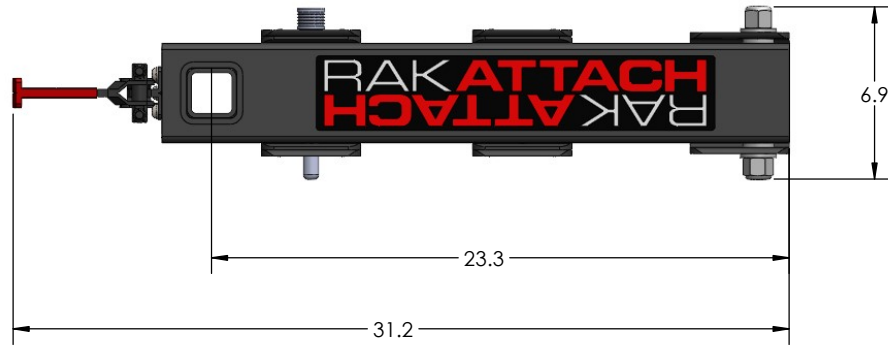

RAKATTACH 2.0 FITMENT

LARGE

MEDIUM

NOTE: UNIT CAN BE FLIPPED TO SWING TO PASSENGER OR DRIVER SIDE OF VEHICLE.

LARGE
ALL DIMENSIONS IN INCHES.

LARGE
ALL DIMENSIONS IN INCHES.

MEDIUM
ALL DIMENSIONS IN INCHES.

MEDIUM
ALL DIMENSIONS IN INCHES.