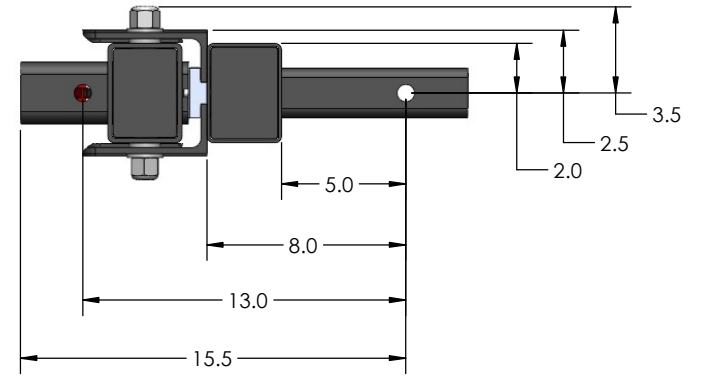

RAKATTACH 2.0 FITMENT

LARGE

MEDIUM

NOTE: UNIT CAN BE FLIPPED TO SWING TO PASSENGER OR DRIVER SIDE OF VEHICLE.

LARGE
ALL DIMENSIONS IN INCHES.

LARGE
ALL DIMENSIONS IN INCHES.

MEDIUM
ALL DIMENSIONS IN INCHES.

MEDIUM
ALL DIMENSIONS IN INCHES.