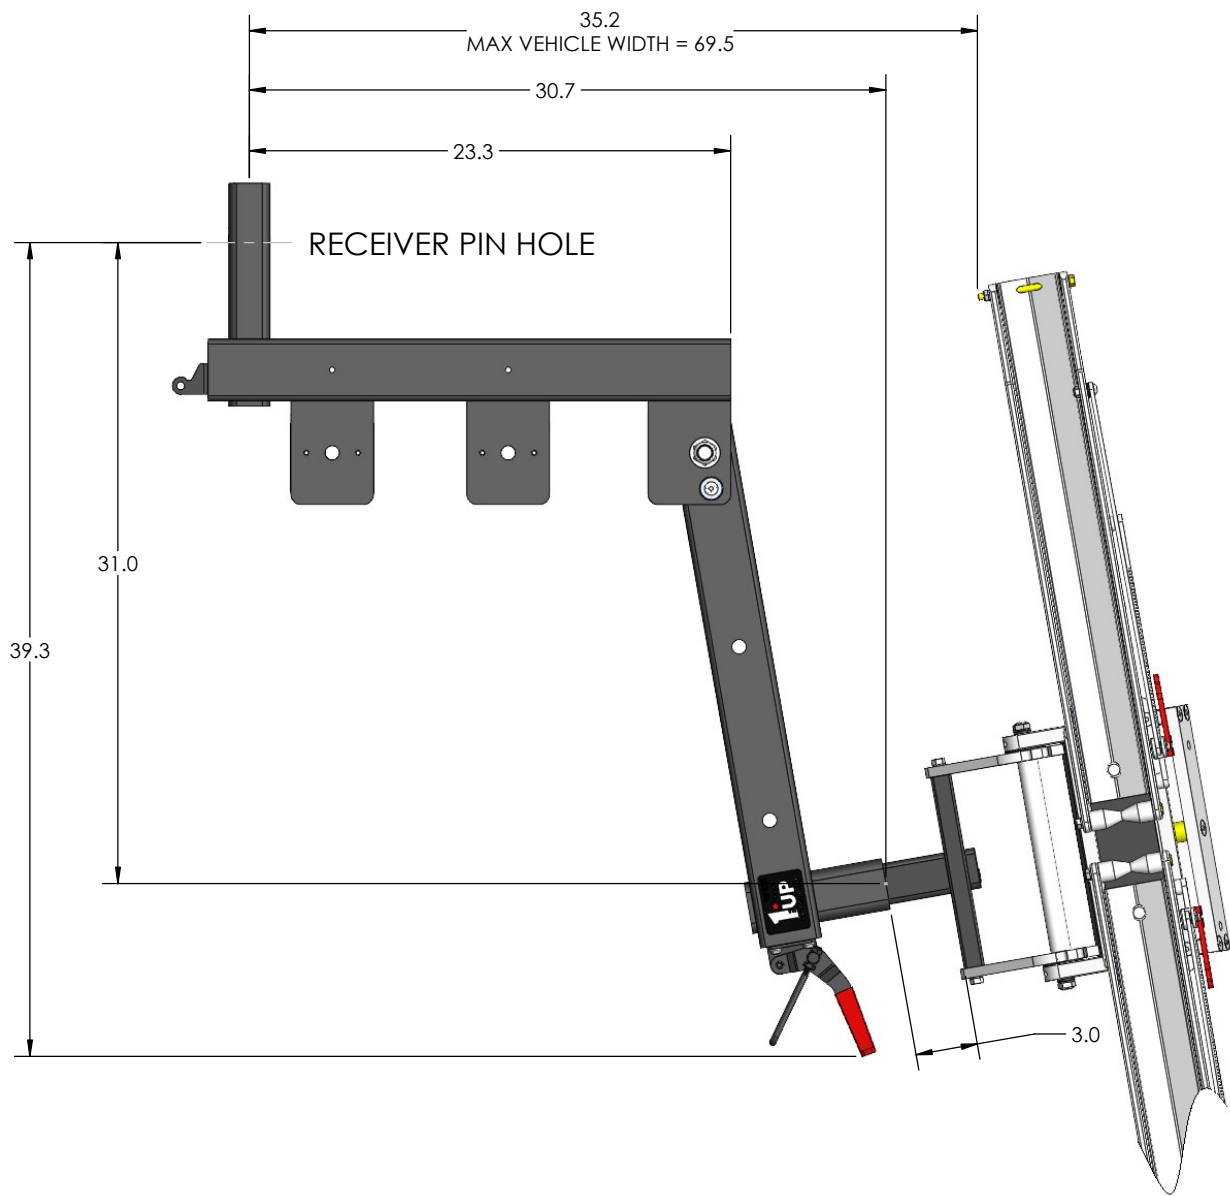

RAKATTACH 2.0 FITMENT

LARGE

MEDIUM

NOTE: UNIT CAN BE FLIPPED TO SWING TO PASSENGER OR DRIVER SIDE OF VEHICLE.

LARGE
ALL DIMENSIONS IN INCHES.

LARGE
ALL DIMENSIONS IN INCHES.

MEDIUM
ALL DIMENSIONS IN INCHES.

MEDIUM
ALL DIMENSIONS IN INCHES.