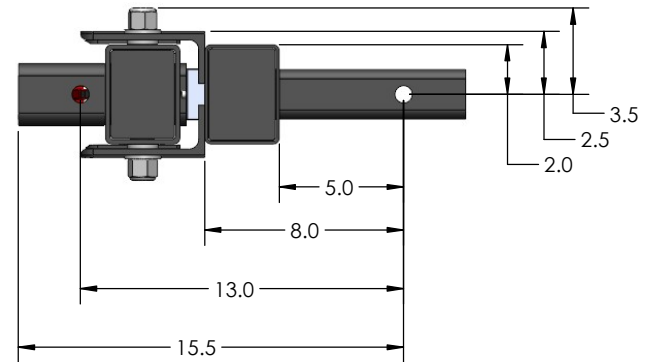

RAKATTACH 2.0 FITMENT

LARGE

MEDIUM

NOTE: UNIT CAN BE FLIPPED TO SWING TO PASSENGER OR DRIVER SIDE OF VEHICLE.

LARGE
ALL DIMENSIONS IN INCHES.

LARGE
ALL DIMENSIONS IN INCHES.

MEDIUM
ALL DIMENSIONS IN INCHES.

MEDIUM
ALL DIMENSIONS IN INCHES.