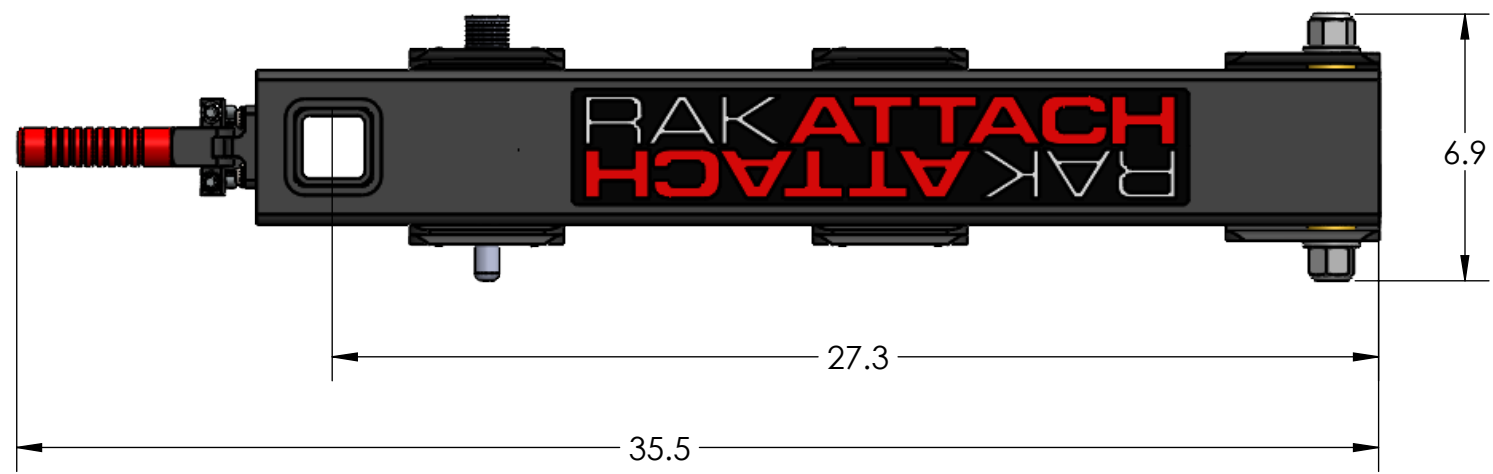

# RAKATTACH 2.0 FITMENT

LARGE

MEDIUM

NOTE: UNIT CAN BE FLIPPED TO SWING TO PASSENGER OR DRIVER SIDE OF VEHICLE.

**LARGE**  
ALL DIMENSIONS IN INCHES.

**LARGE**  
ALL DIMENSIONS IN INCHES.

**MEDIUM**  
ALL DIMENSIONS IN INCHES.

**MEDIUM**  
 ALL DIMENSIONS IN INCHES.