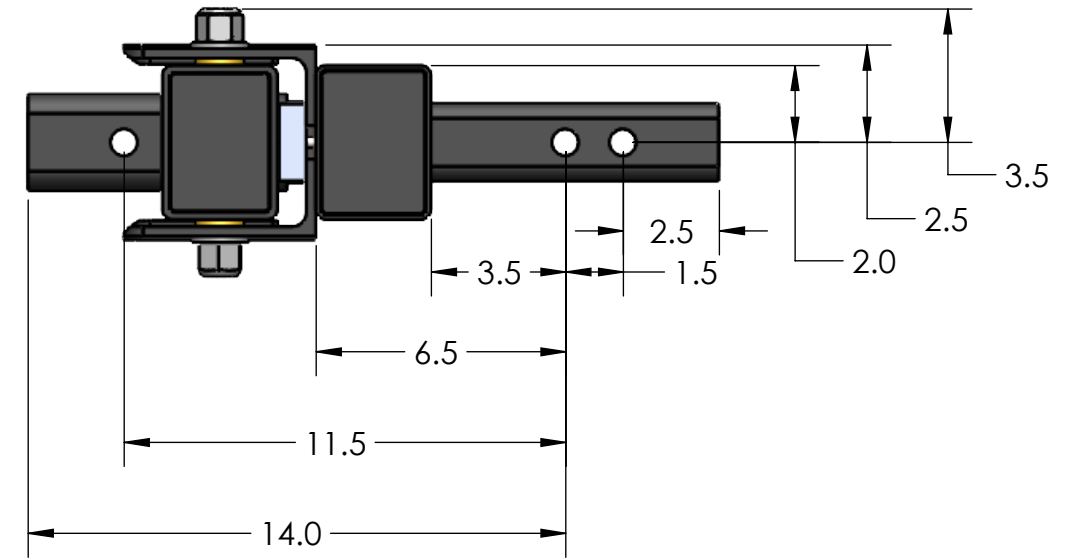

# RAKATTACH 2.0 FITMENT

LARGE

MEDIUM

NOTE: UNIT CAN BE FLIPPED TO SWING TO PASSENGER OR DRIVER SIDE OF VEHICLE.

**LARGE**  
ALL DIMENSIONS IN INCHES.

**LARGE**  
ALL DIMENSIONS IN INCHES.

**MEDIUM**  
ALL DIMENSIONS IN INCHES.

**MEDIUM**  
 ALL DIMENSIONS IN INCHES.