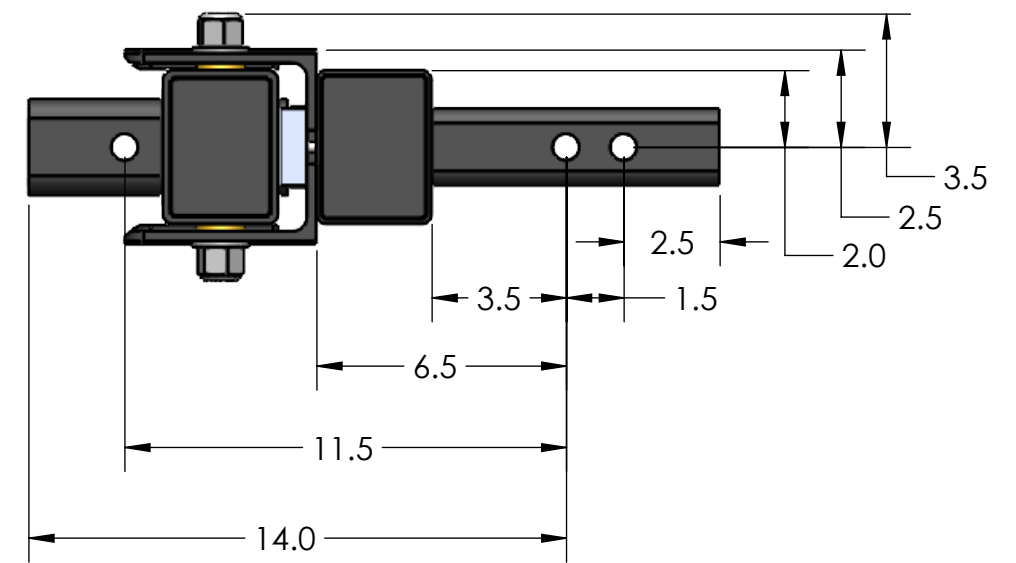

# RAKATTACH 2.0 FITMENT

LARGE

MEDIUM

NOTE: UNIT CAN BE FLIPPED TO SWING TO PASSENGER OR DRIVER SIDE OF VEHICLE.

**LARGE**  
ALL DIMENSIONS IN INCHES.

**LARGE**  
ALL DIMENSIONS IN INCHES.

**MEDIUM**  
ALL DIMENSIONS IN INCHES.

**MEDIUM**  
 ALL DIMENSIONS IN INCHES.