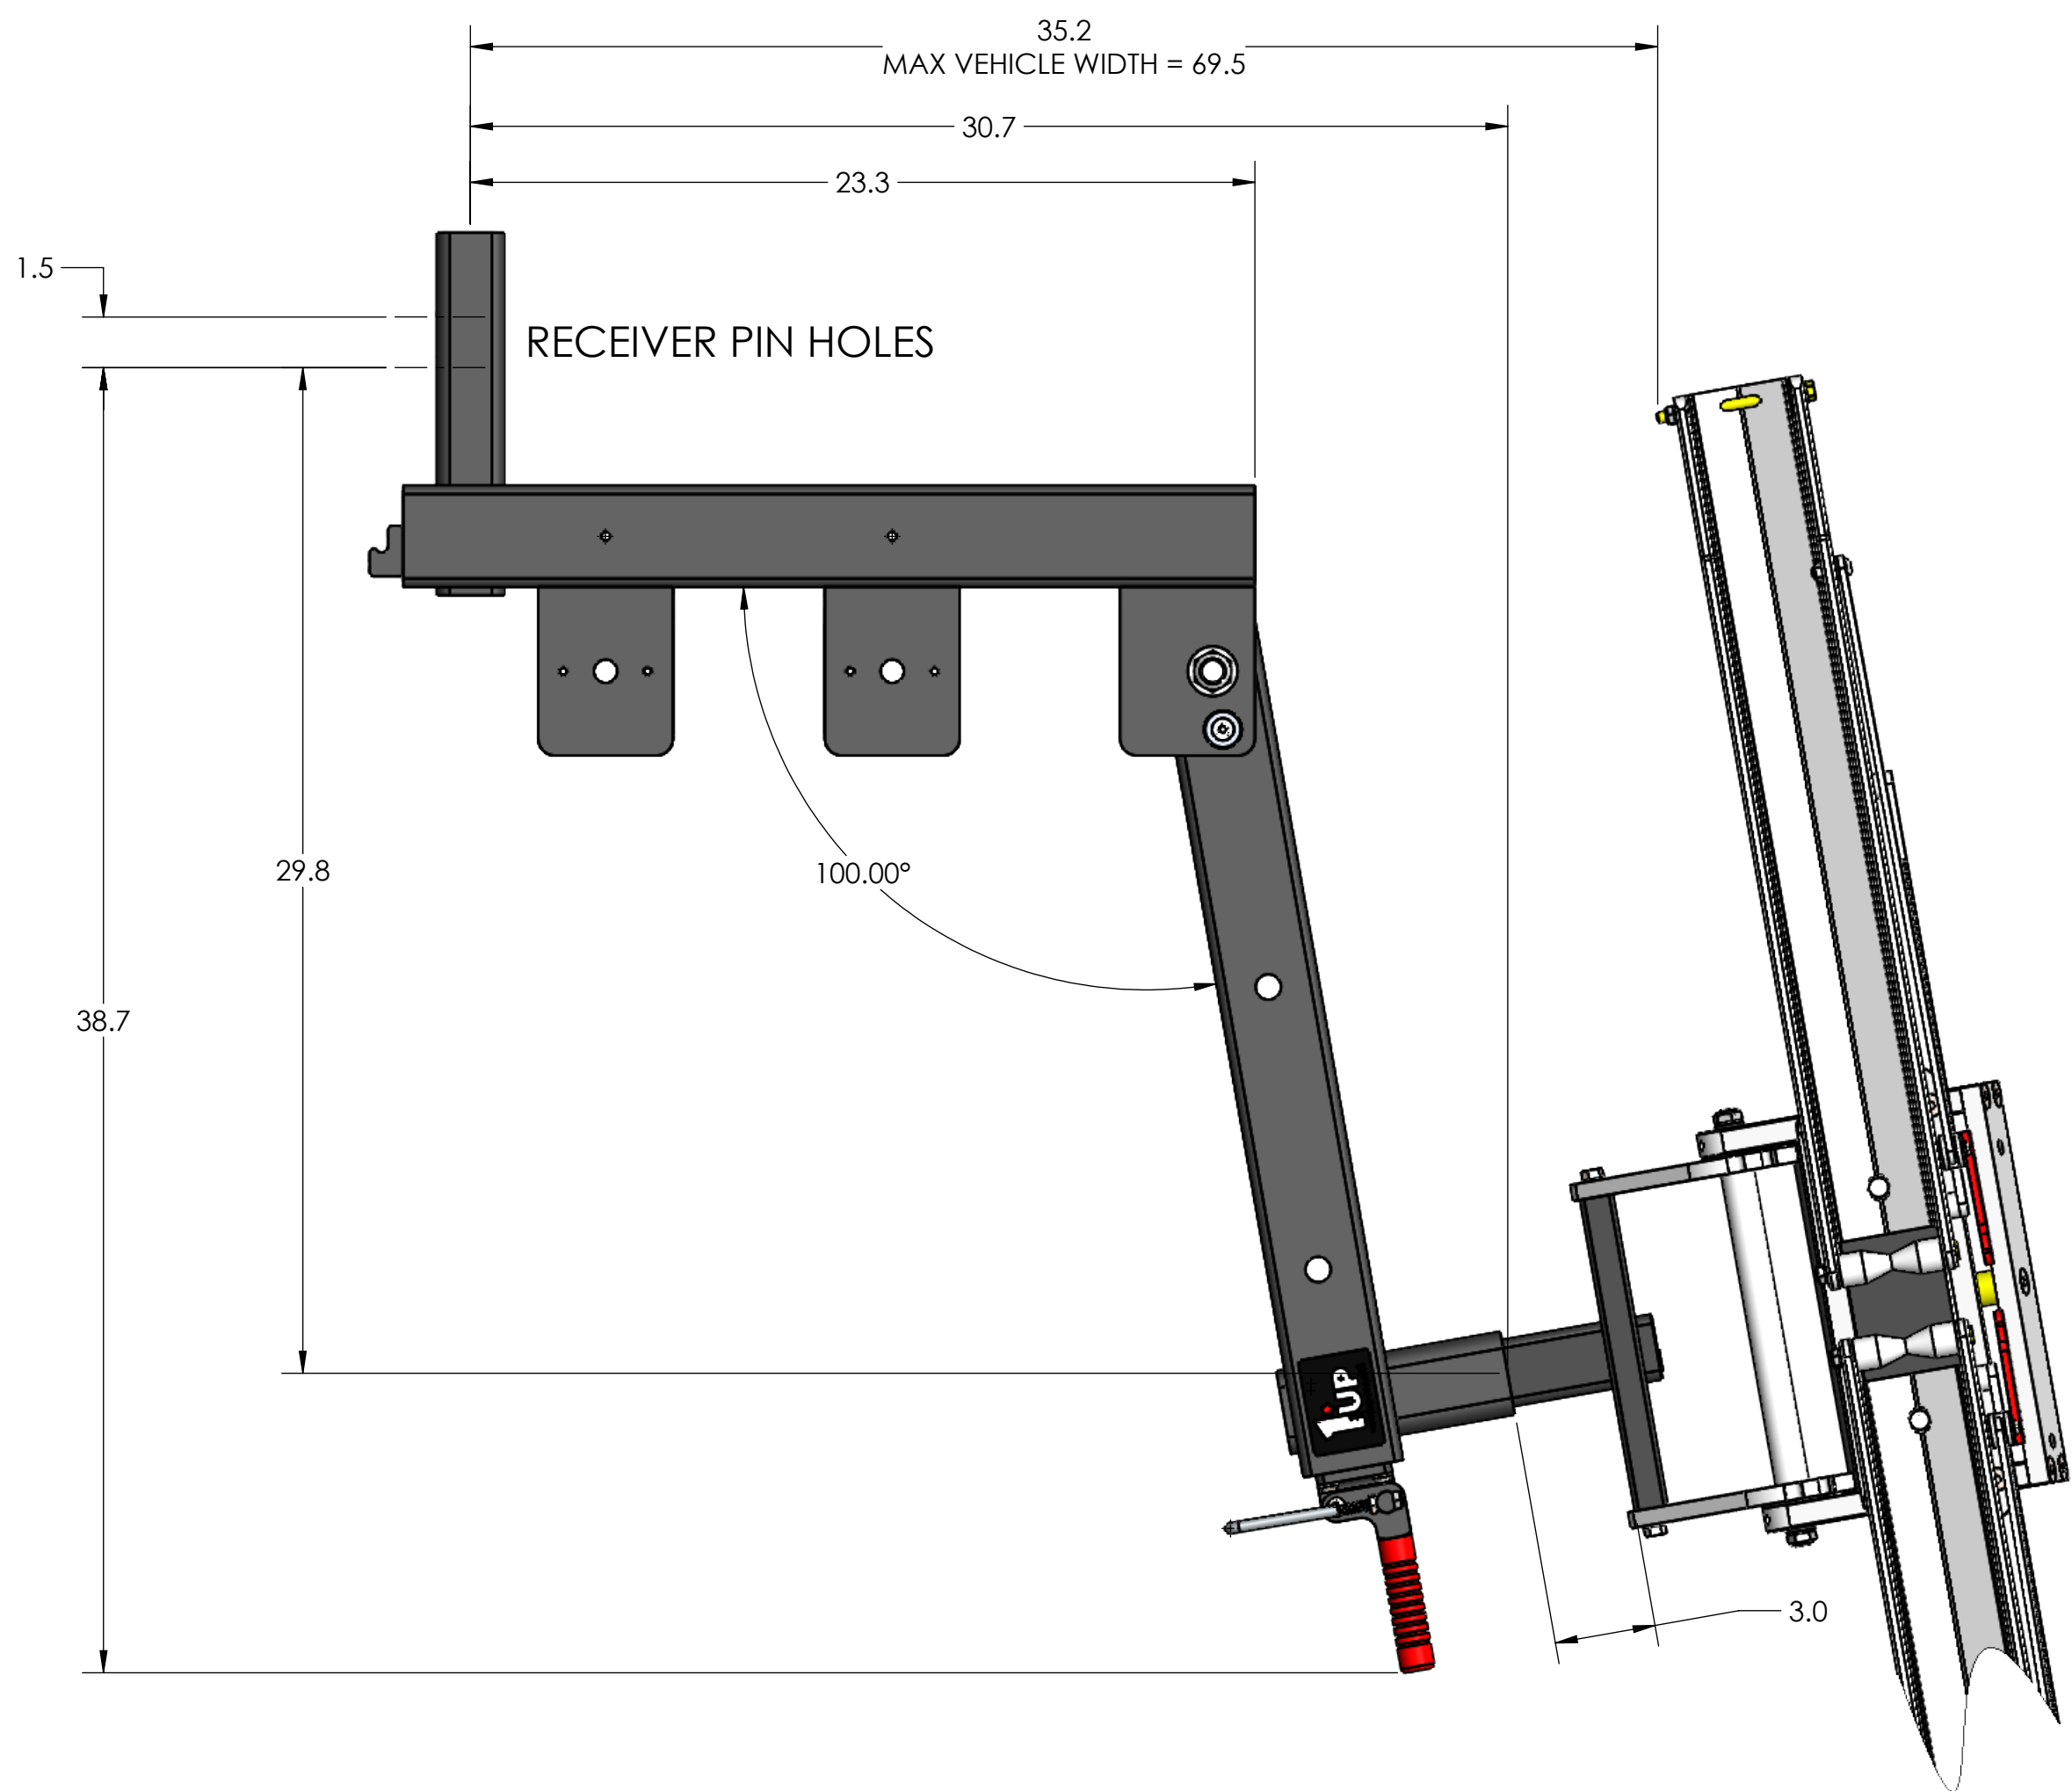

# RAKATTACH 2.0 FITMENT

LARGE

MEDIUM

NOTE: UNIT CAN BE FLIPPED TO SWING TO PASSENGER OR DRIVER SIDE OF VEHICLE.

**LARGE**  
ALL DIMENSIONS IN INCHES.

**LARGE**  
ALL DIMENSIONS IN INCHES.

**MEDIUM**  
ALL DIMENSIONS IN INCHES.

**MEDIUM**  
 ALL DIMENSIONS IN INCHES.