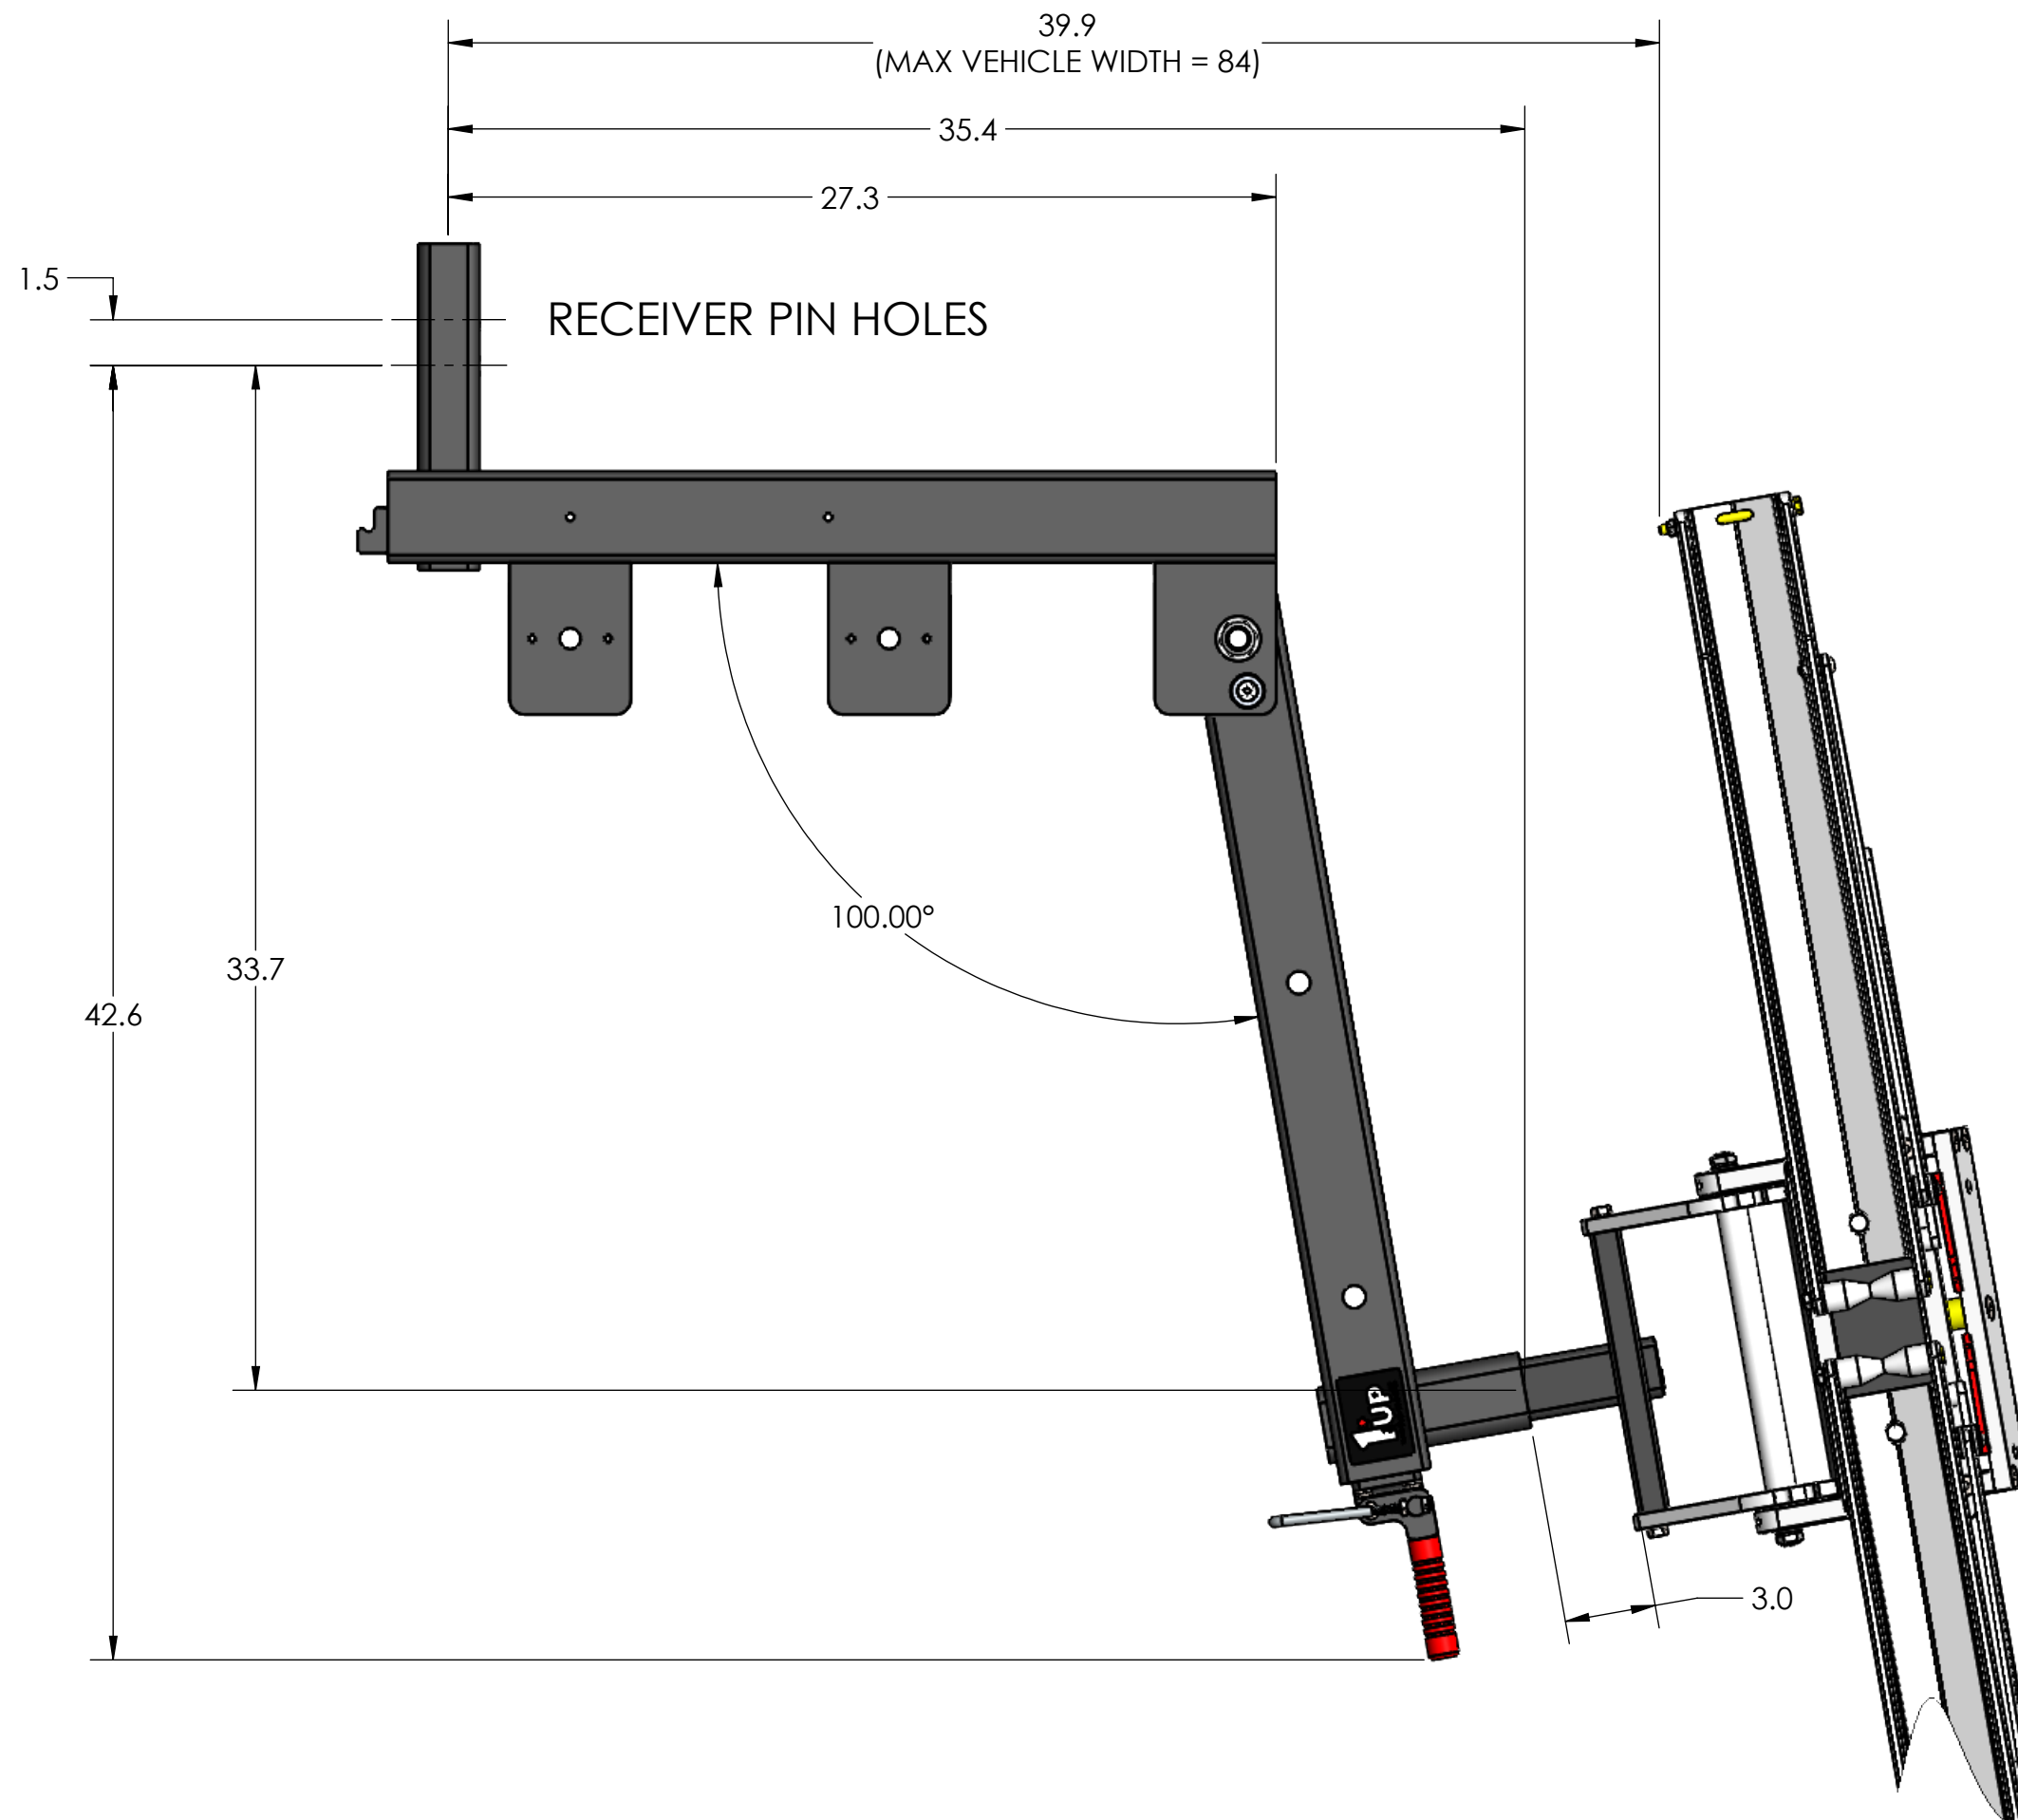

# RAKATTACH 2.0 FITMENT

LARGE

MEDIUM

NOTE: UNIT CAN BE FLIPPED TO SWING TO PASSENGER OR DRIVER SIDE OF VEHICLE.

**LARGE**  
ALL DIMENSIONS IN INCHES.

**LARGE**  
ALL DIMENSIONS IN INCHES.

**MEDIUM**  
ALL DIMENSIONS IN INCHES.

**MEDIUM**  
 ALL DIMENSIONS IN INCHES.