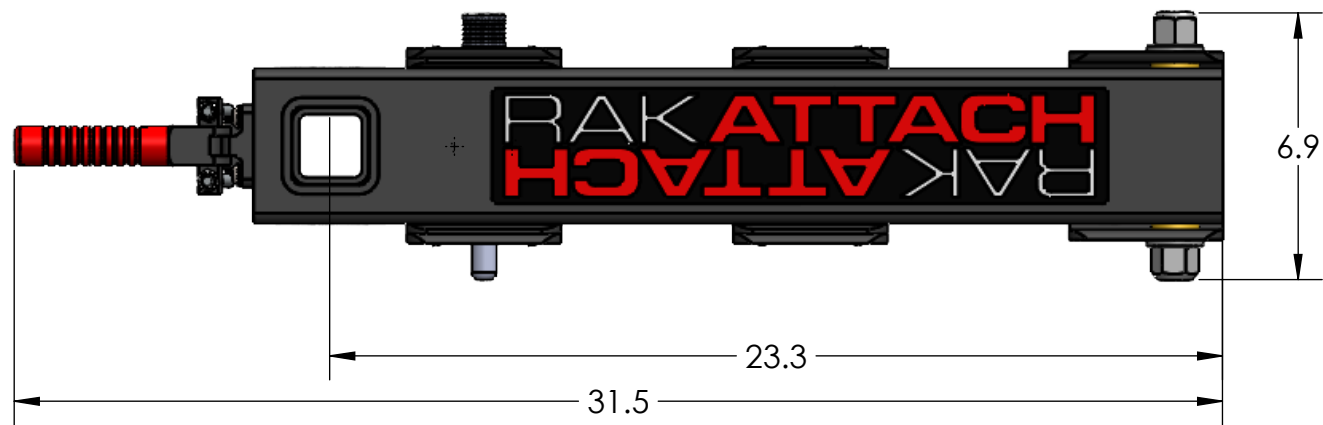

# RAKATTACH 2.0 FITMENT

LARGE

MEDIUM

NOTE: UNIT CAN BE FLIPPED TO SWING TO PASSENGER OR DRIVER SIDE OF VEHICLE.

**LARGE**  
ALL DIMENSIONS IN INCHES.

**LARGE**  
ALL DIMENSIONS IN INCHES.

**MEDIUM**  
ALL DIMENSIONS IN INCHES.

**MEDIUM**  
 ALL DIMENSIONS IN INCHES.