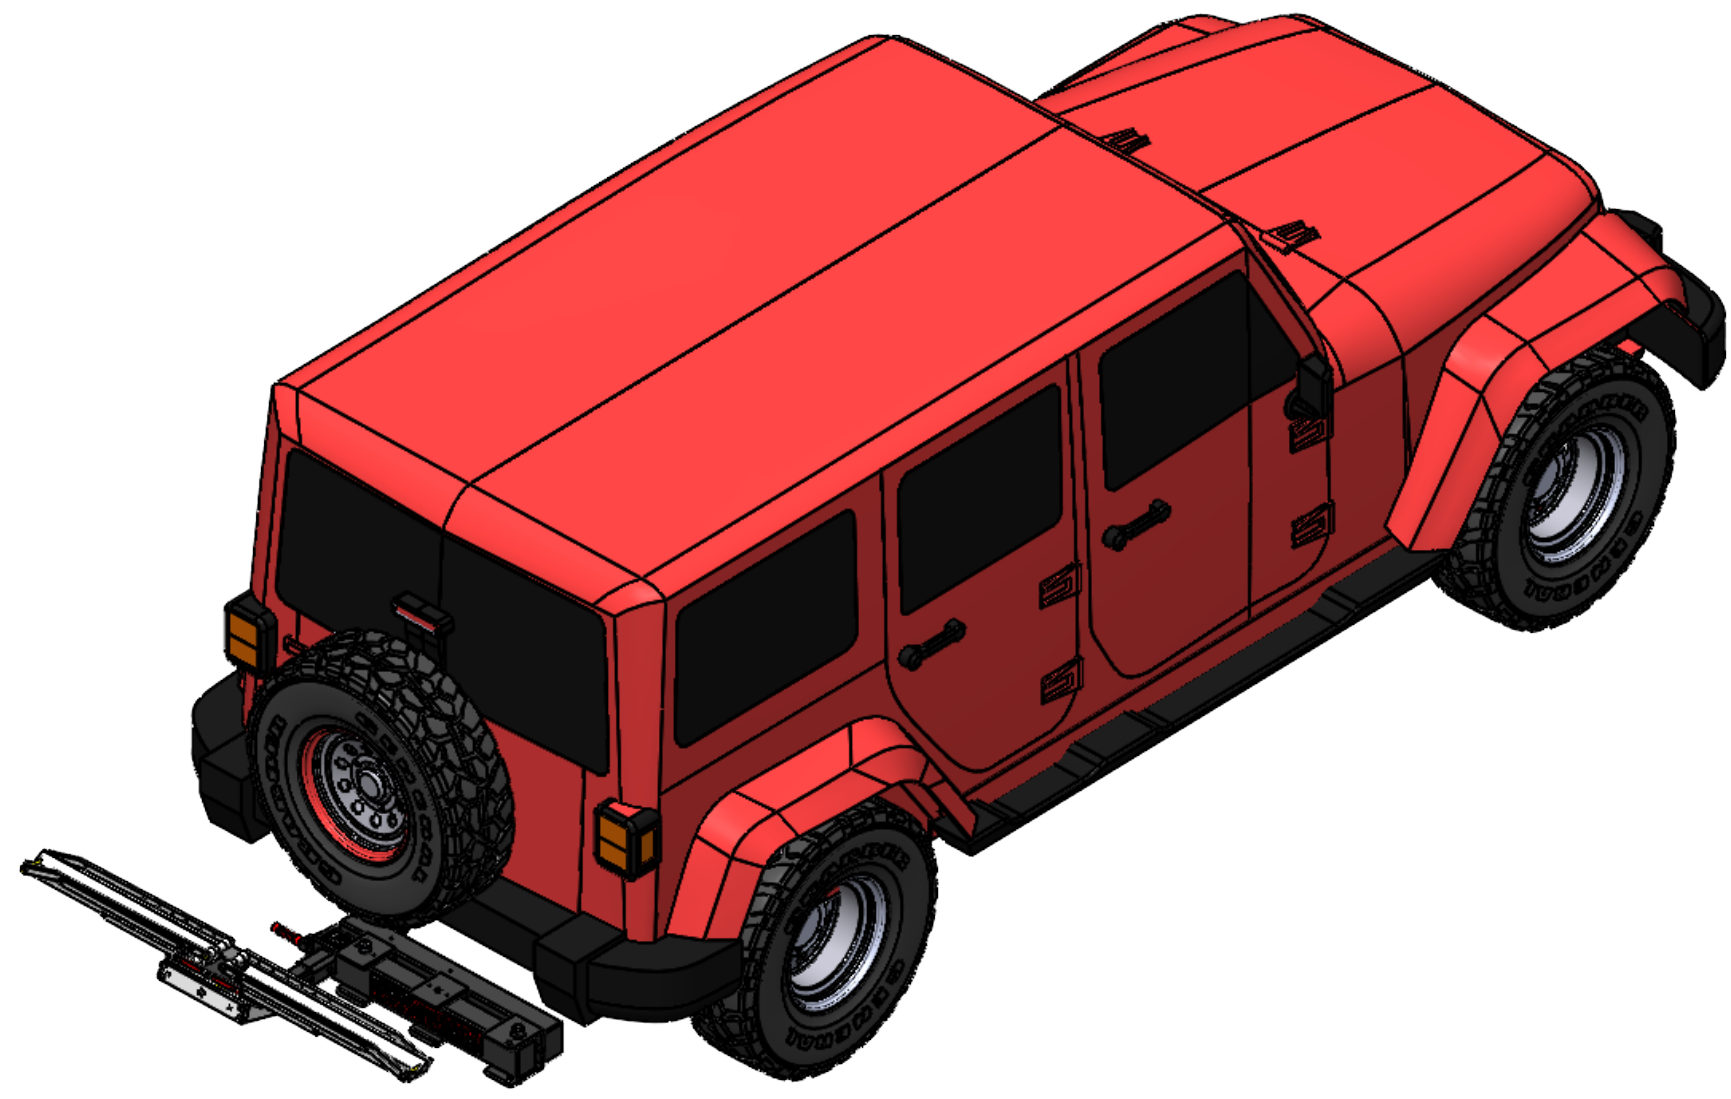

# RAKATTACH 2.0 FITMENT

LARGE

MEDIUM

NOTE: UNIT CAN BE FLIPPED TO SWING TO PASSENGER OR DRIVER SIDE OF VEHICLE.

**LARGE**  
ALL DIMENSIONS IN INCHES.

**LARGE**  
ALL DIMENSIONS IN INCHES.

**MEDIUM**  
ALL DIMENSIONS IN INCHES.

**MEDIUM**  
 ALL DIMENSIONS IN INCHES.