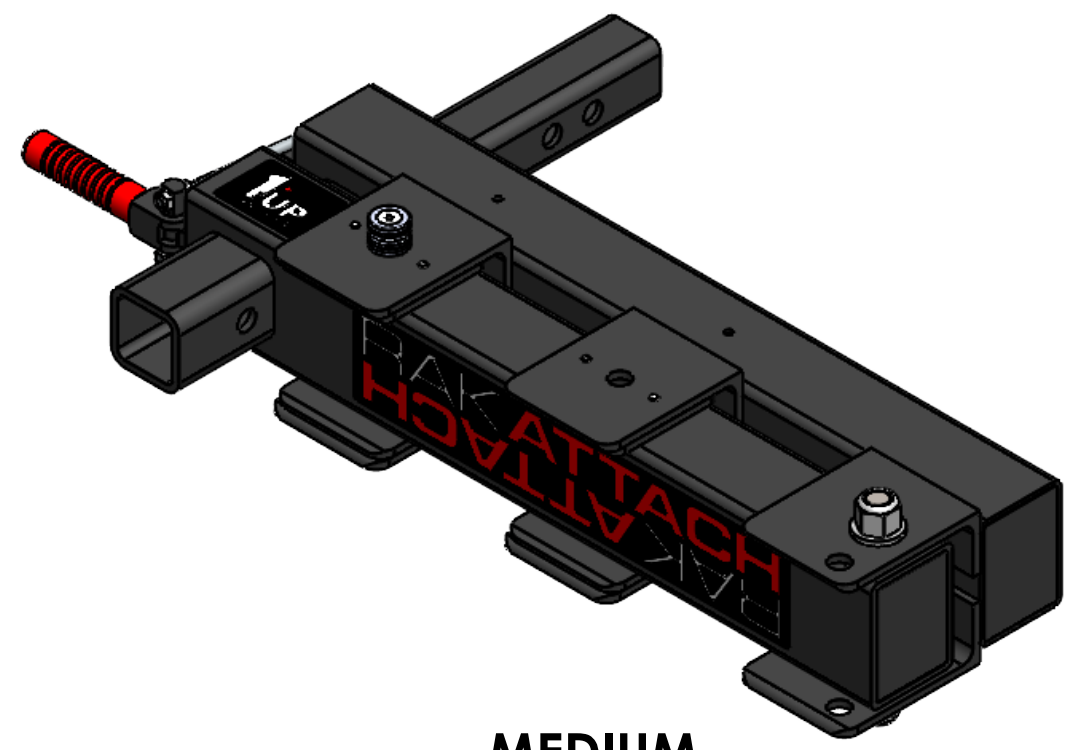

# RAKATTACH 2.0 FITMENT

LARGE

MEDIUM

NOTE: UNIT CAN BE FLIPPED TO SWING TO PASSENGER OR DRIVER SIDE OF VEHICLE.

**LARGE**  
ALL DIMENSIONS IN INCHES.

**LARGE**  
ALL DIMENSIONS IN INCHES.

**MEDIUM**  
ALL DIMENSIONS IN INCHES.

**MEDIUM**  
 ALL DIMENSIONS IN INCHES.