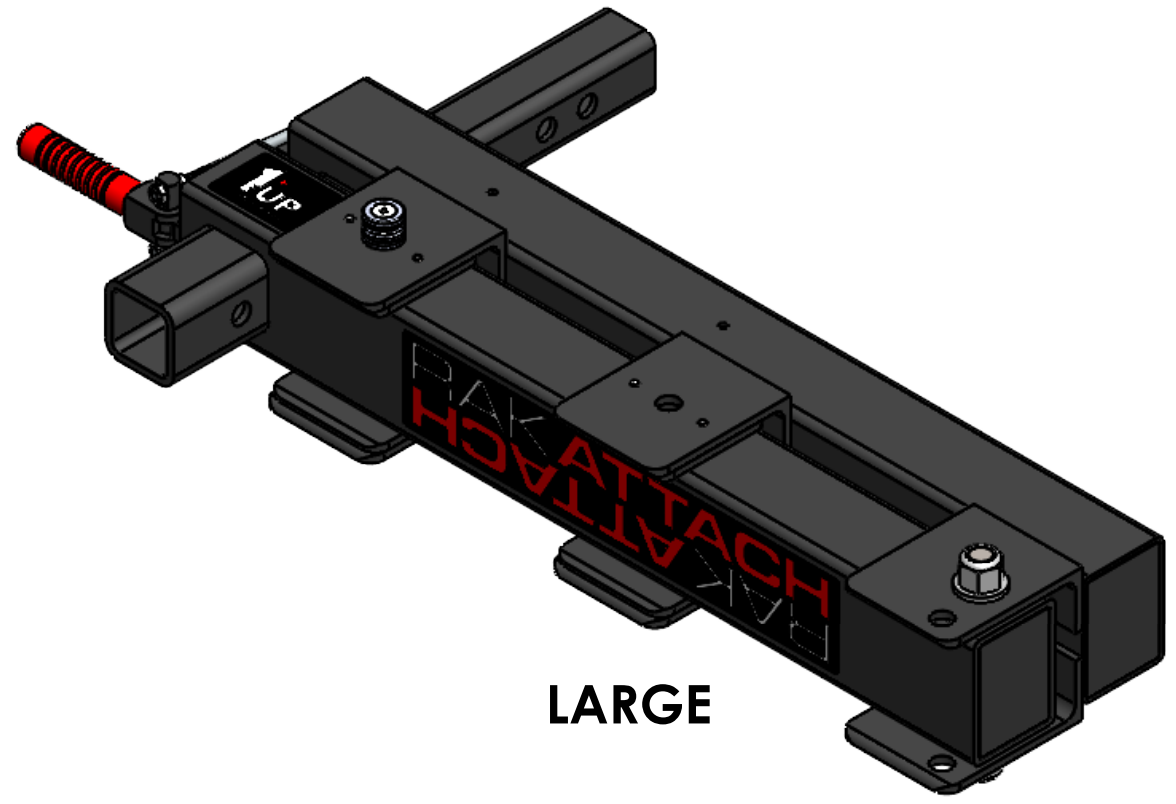

# RAKATTACH 2.0 FITMENT

LARGE

MEDIUM

NOTE: UNIT CAN BE FLIPPED TO SWING TO PASSENGER OR DRIVER SIDE OF VEHICLE.

**LARGE**  
ALL DIMENSIONS IN INCHES.

**LARGE**  
ALL DIMENSIONS IN INCHES.

**MEDIUM**  
ALL DIMENSIONS IN INCHES.

**MEDIUM**  
 ALL DIMENSIONS IN INCHES.