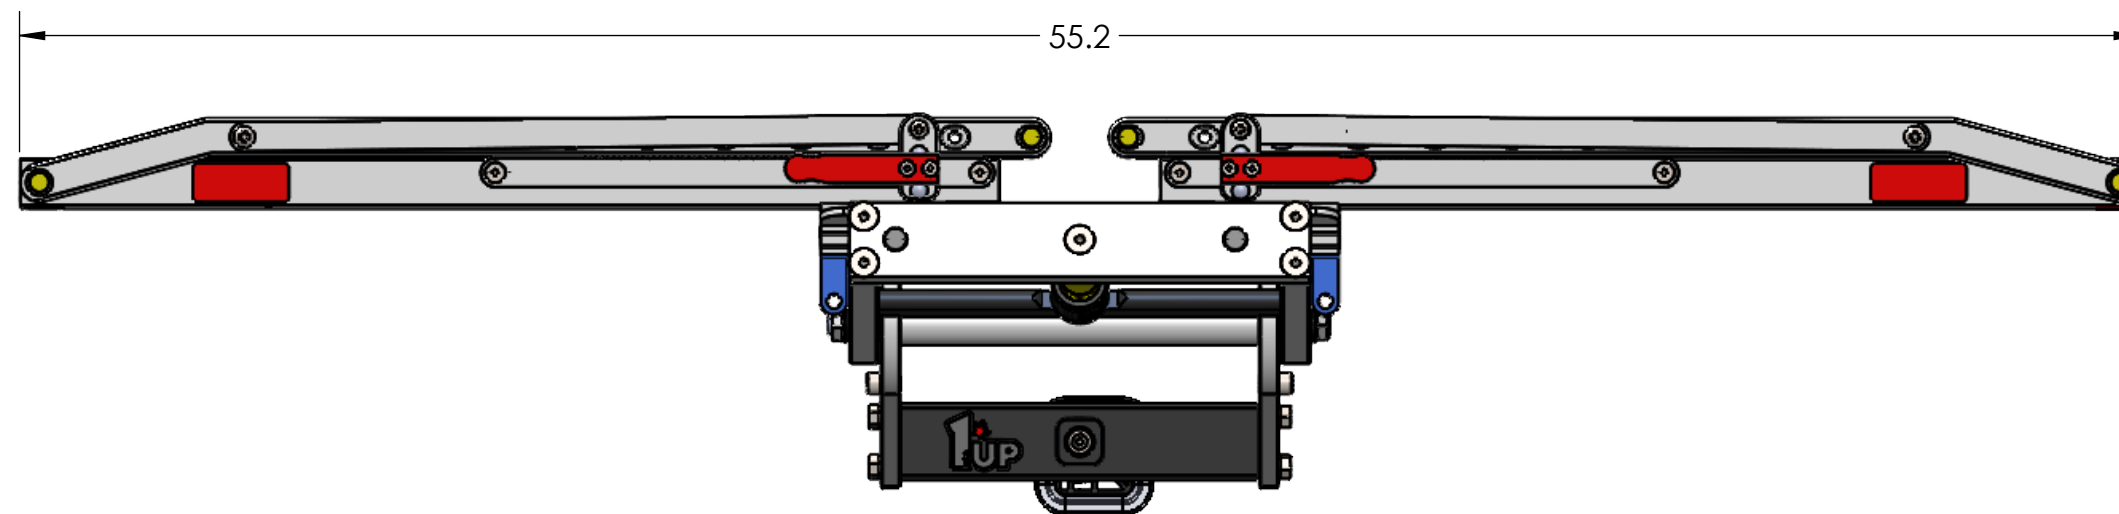

1.25" QUIK RACK SINGLE

STORAGE POSITION

RIDE POSITION

DOWN POSITION

OVERALL WIDTH

1.25" QUIK RACK SINGLE - STORAGE POSITION

BASE RACK

BASE RACK W/ ONE ADD-ON

BASE RACK W/ TWO ADD-ONS

1.25" QUIK RACK SINGLE - RIDE POSITION

BASE RACK W/ ONE ADD-ON

BASE RACK

BASE RACK W/ TWO ADD-ONS

1.25" QUIK RACK SINGLE - DOWN POSITION

BASE RACK W/ ONE ADD-ON

BASE RACK

BASE RACK W/ TWO ADD-ONS