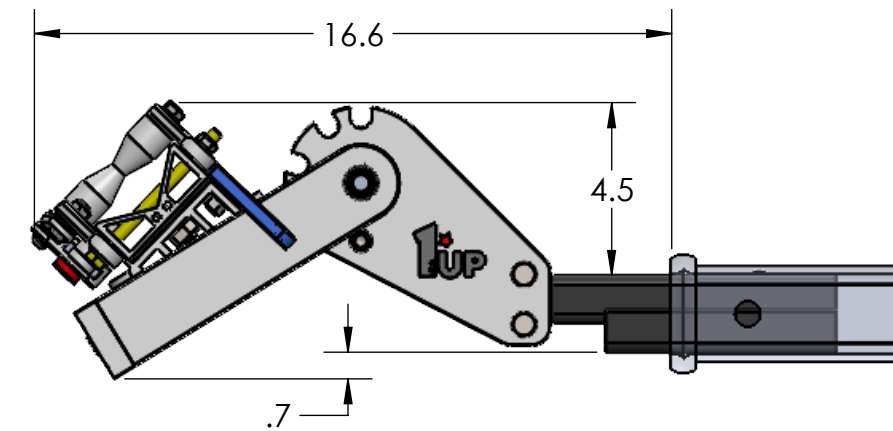

1.25" QUIK RACK SINGLE

STORAGE POSITION

RIDE POSITION

DOWN POSITION

OVERALL WIDTH

1.25" QUIK RACK SINGLE - STORAGE POSITION

BASE RACK

BASE RACK W/ ONE ADD-ON

BASE RACK W/ TWO ADD-ONS

1.25" QUIK RACK SINGLE - RIDE POSITION

BASE RACK W/ ONE ADD-ON

BASE RACK

BASE RACK W/ TWO ADD-ONS

1.25" QUIK RACK SINGLE - DOWN POSITION

BASE RACK W/ ONE ADD-ON

BASE RACK