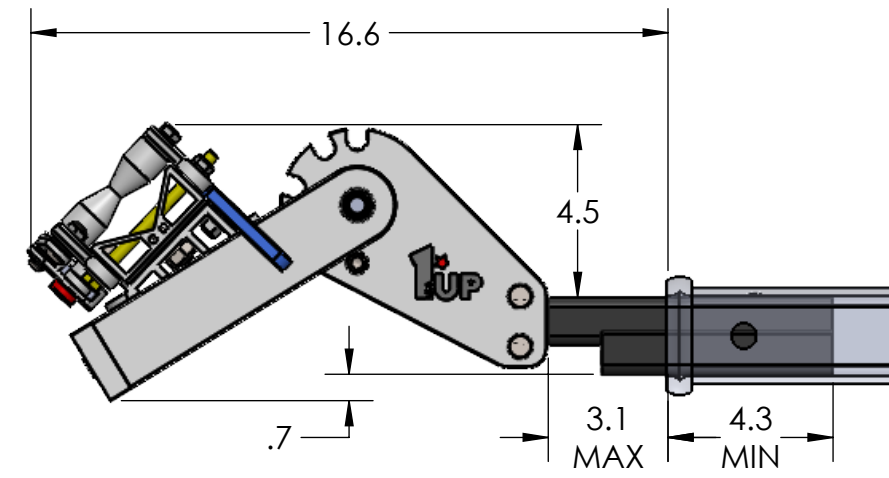

1.25" QUIK RACK SINGLE

STORAGE POSITION

RIDE POSITION

DOWN POSITION

OVERALL WIDTH

1.25" QUIK RACK SINGLE - STORAGE POSITION

BASE RACK

BASE RACK W/ ONE ADD-ON

BASE RACK W/ TWO ADD-ONS

1.25" QUIK RACK SINGLE - RIDE POSITION

BASE RACK W/ ONE ADD-ON

BASE RACK

BASE RACK W/ TWO ADD-ONS

1.25" QUIK RACK SINGLE - DOWN POSITION

BASE RACK W/ ONE ADD-ON

BASE RACK

BASE RACK W/ TWO ADD-ONS