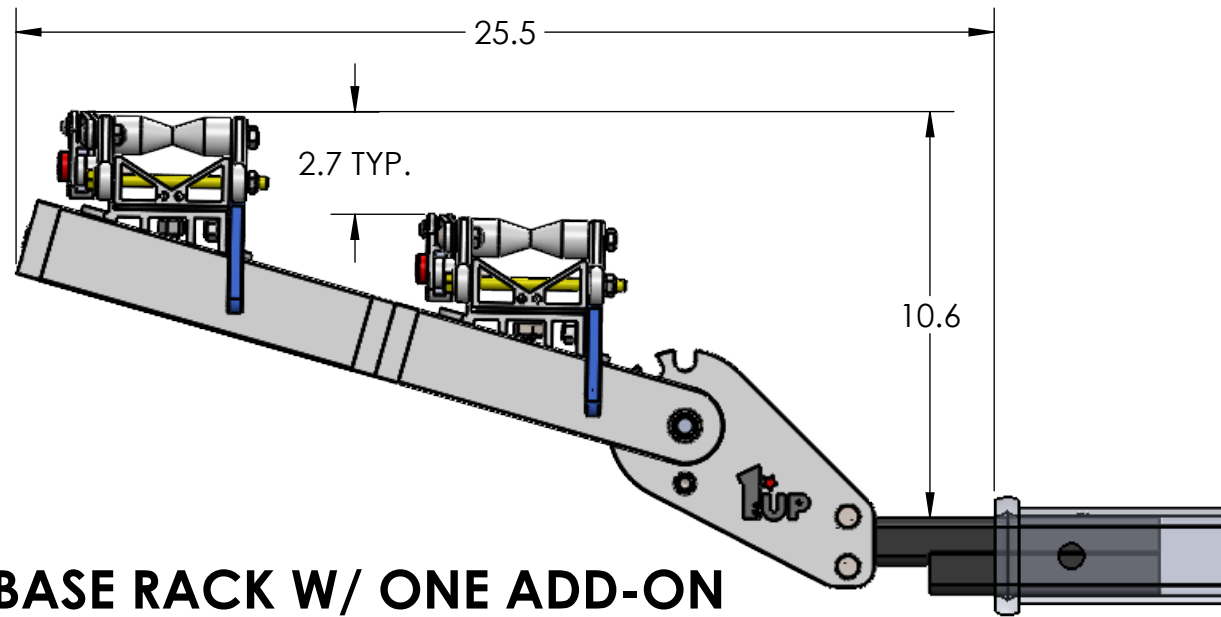

1.25" QUIK RACK SINGLE

STORAGE POSITION

RIDE POSITION

DOWN POSITION

OVERALL WIDTH

1.25" QUIK RACK SINGLE - STORAGE POSITION

BASE RACK

BASE RACK W/ ONE ADD-ON

BASE RACK W/ TWO ADD-ONS

1.25" QUIK RACK SINGLE - RIDE POSITION

BASE RACK W/ ONE ADD-ON

BASE RACK

BASE RACK W/ TWO ADD-ONS

1.25" QUIK RACK SINGLE - DOWN POSITION

BASE RACK W/ ONE ADD-ON

BASE RACK

BASE RACK W/ TWO ADD-ONS