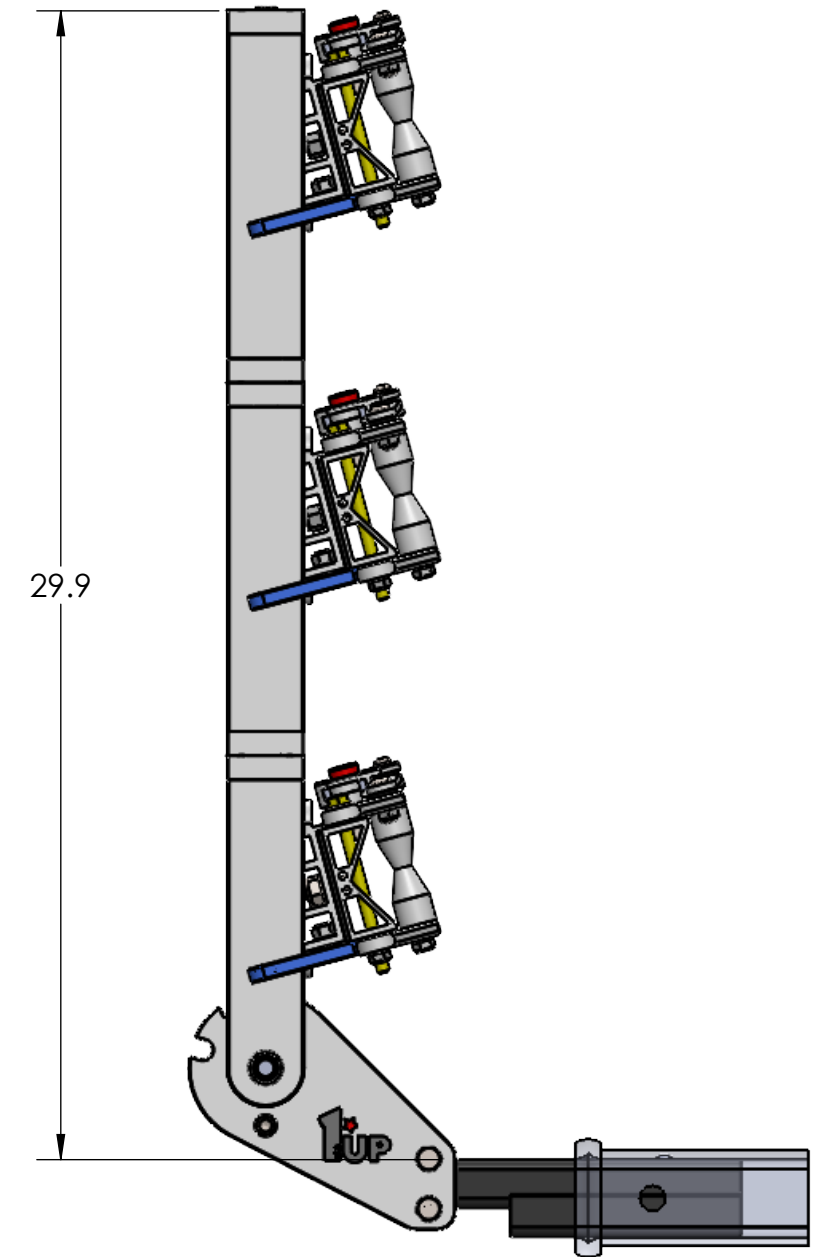

1.25" QUIK RACK SINGLE

STORAGE POSITION

RIDE POSITION

DOWN POSITION

OVERALL WIDTH

1.25" QUIK RACK SINGLE - STORAGE POSITION

BASE RACK

BASE RACK W/ ONE ADD-ON

BASE RACK W/ TWO ADD-ONS

1.25" QUIK RACK SINGLE - RIDE POSITION

BASE RACK W/ ONE ADD-ON

BASE RACK

BASE RACK W/ TWO ADD-ONS

1.25" QUIK RACK SINGLE - DOWN POSITION

BASE RACK W/ ONE ADD-ON

BASE RACK

BASE RACK W/ TWO ADD-ONS