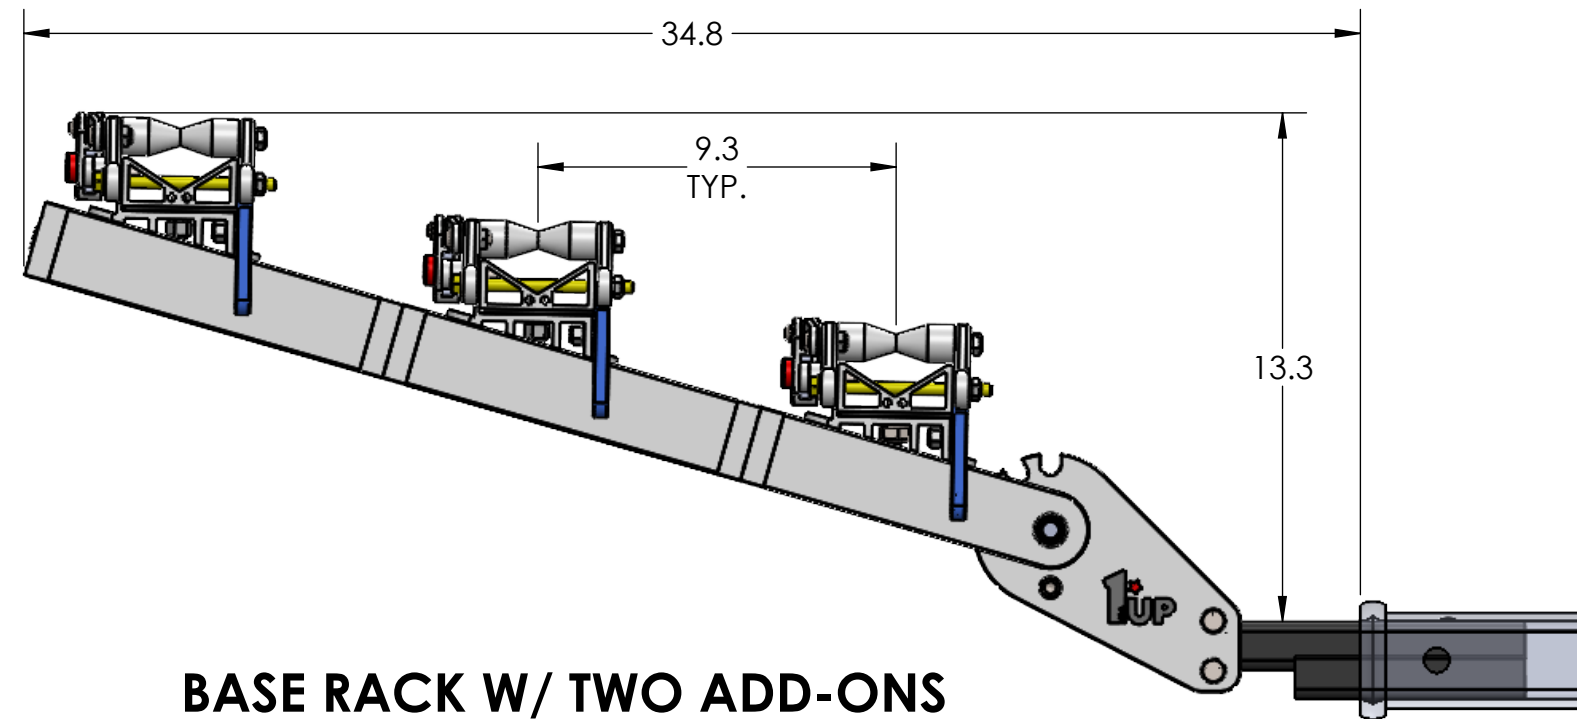

1.25" QUIK RACK SINGLE

STORAGE POSITION

RIDE POSITION

DOWN POSITION

OVERALL WIDTH

1.25" QUIK RACK SINGLE - STORAGE POSITION

BASE RACK

BASE RACK W/ ONE ADD-ON

BASE RACK W/ TWO ADD-ONS

1.25" QUIK RACK SINGLE - RIDE POSITION

BASE RACK W/ ONE ADD-ON

BASE RACK

BASE RACK W/ TWO ADD-ONS

1.25" QUIK RACK SINGLE - DOWN POSITION

BASE RACK W/ ONE ADD-ON

BASE RACK

BASE RACK W/ TWO ADD-ONS