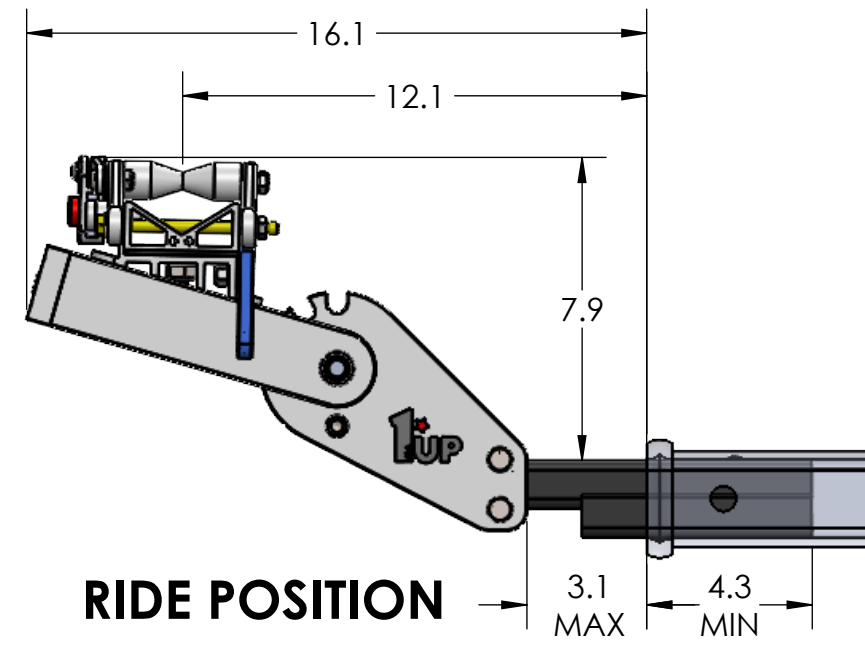

1.25" QUIK RACK SINGLE

STORAGE POSITION

RIDE POSITION

DOWN POSITION

OVERALL WIDTH

1.25" QUIK RACK SINGLE - STORAGE POSITION

BASE RACK

BASE RACK W/ ONE ADD-ON

BASE RACK W/ TWO ADD-ONS

1.25" QUIK RACK SINGLE - RIDE POSITION

BASE RACK W/ ONE ADD-ON

BASE RACK

BASE RACK W/ TWO ADD-ONS

1.25" QUIK RACK SINGLE - DOWN POSITION

BASE RACK W/ ONE ADD-ON

BASE RACK