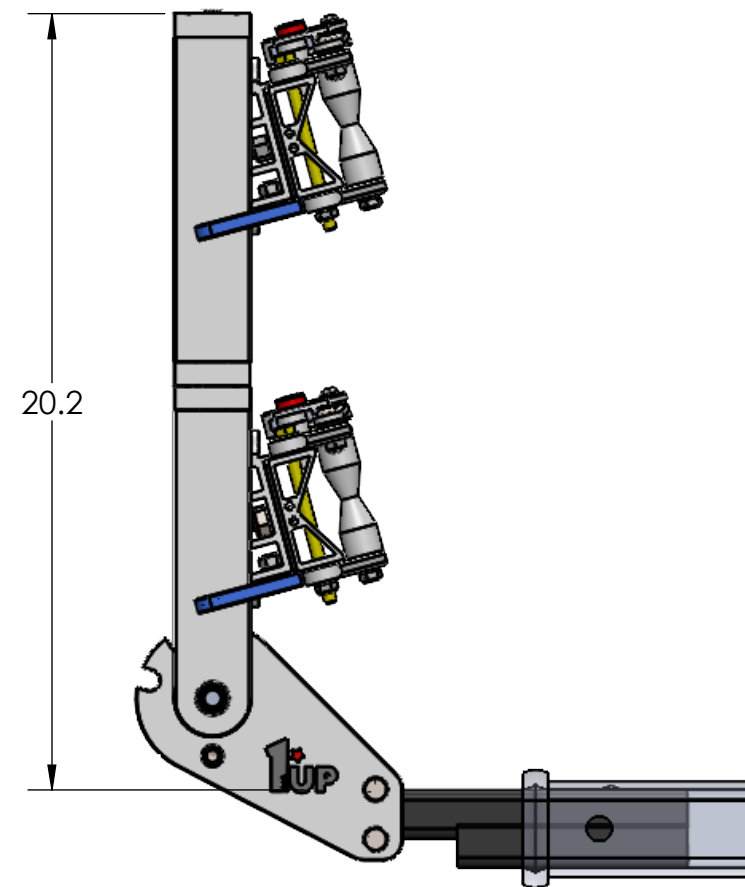

1.25" QUIK RACK SINGLE

STORAGE POSITION

RIDE POSITION

DOWN POSITION

OVERALL WIDTH

1.25" QUIK RACK SINGLE - STORAGE POSITION

BASE RACK

BASE RACK W/ ONE ADD-ON

BASE RACK W/ TWO ADD-ONS

1.25" QUIK RACK SINGLE - RIDE POSITION

BASE RACK W/ ONE ADD-ON

BASE RACK

BASE RACK W/ TWO ADD-ONS

1.25" QUIK RACK SINGLE - DOWN POSITION

BASE RACK W/ ONE ADD-ON

BASE RACK

BASE RACK W/ TWO ADD-ONS