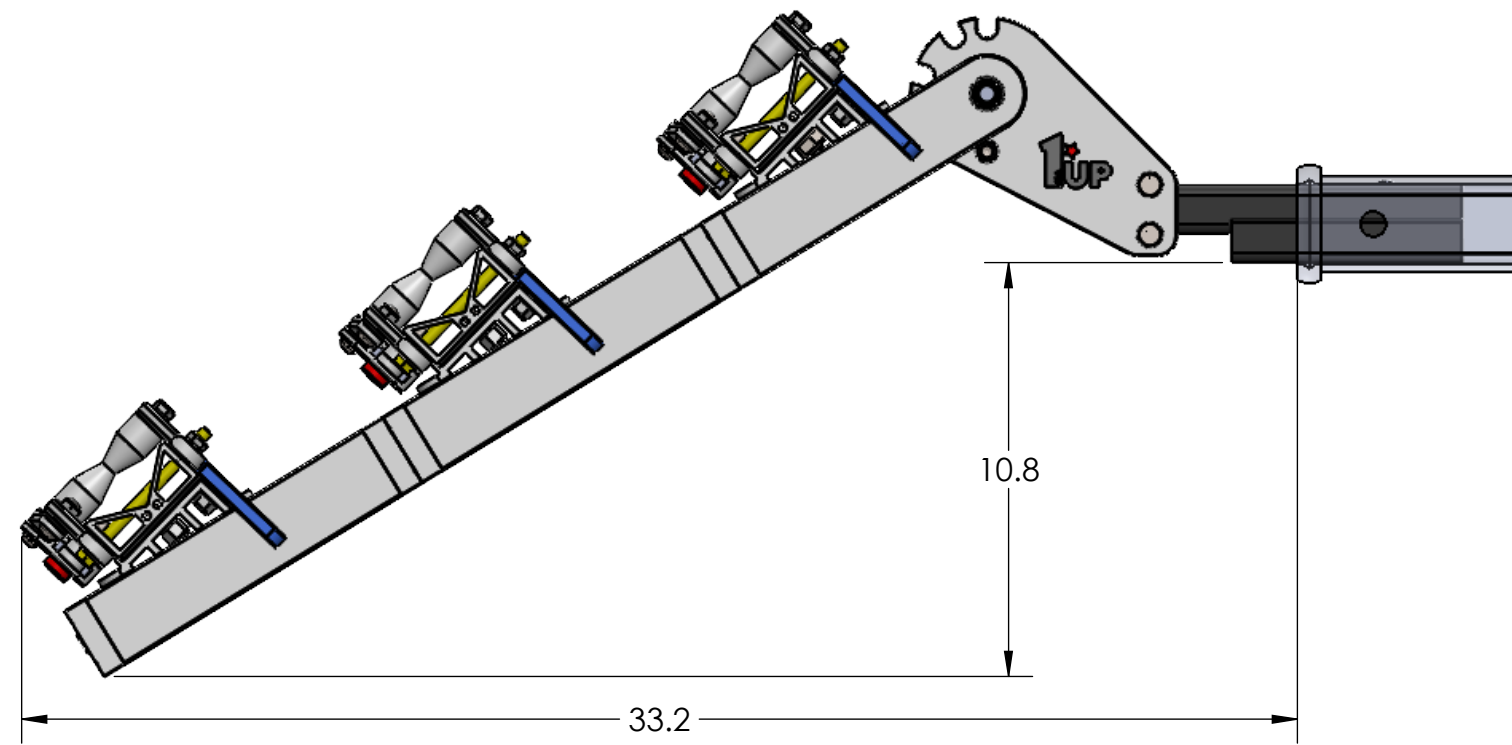

1.25" QUIK RACK SINGLE

STORAGE POSITION

RIDE POSITION

DOWN POSITION

OVERALL WIDTH

1.25" QUIK RACK SINGLE - STORAGE POSITION

BASE RACK

BASE RACK W/ ONE ADD-ON

BASE RACK W/ TWO ADD-ONS

1.25" QUIK RACK SINGLE - RIDE POSITION

BASE RACK W/ ONE ADD-ON

BASE RACK

BASE RACK W/ TWO ADD-ONS

1.25" QUIK RACK SINGLE - DOWN POSITION

BASE RACK W/ ONE ADD-ON

BASE RACK

BASE RACK W/ TWO ADD-ONS