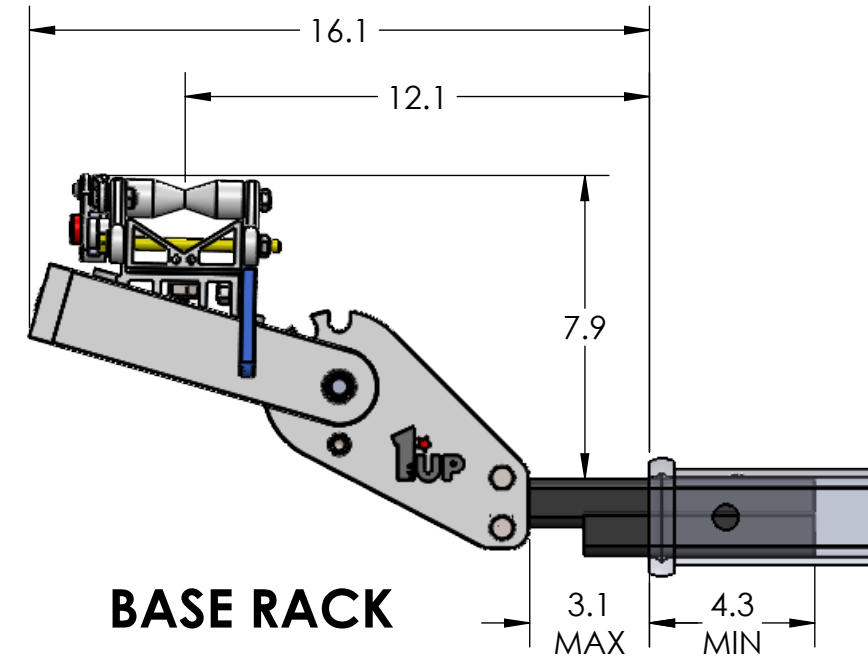

1.25" QUIK RACK SINGLE

STORAGE POSITION

RIDE POSITION

DOWN POSITION

OVERALL WIDTH

1.25" QUIK RACK SINGLE - STORAGE POSITION

BASE RACK

BASE RACK W/ ONE ADD-ON

BASE RACK W/ TWO ADD-ONS

1.25" QUIK RACK SINGLE - RIDE POSITION

BASE RACK W/ ONE ADD-ON

BASE RACK

BASE RACK W/ TWO ADD-ONS

1.25" QUIK RACK SINGLE - DOWN POSITION

BASE RACK W/ ONE ADD-ON

BASE RACK

BASE RACK W/ TWO ADD-ONS