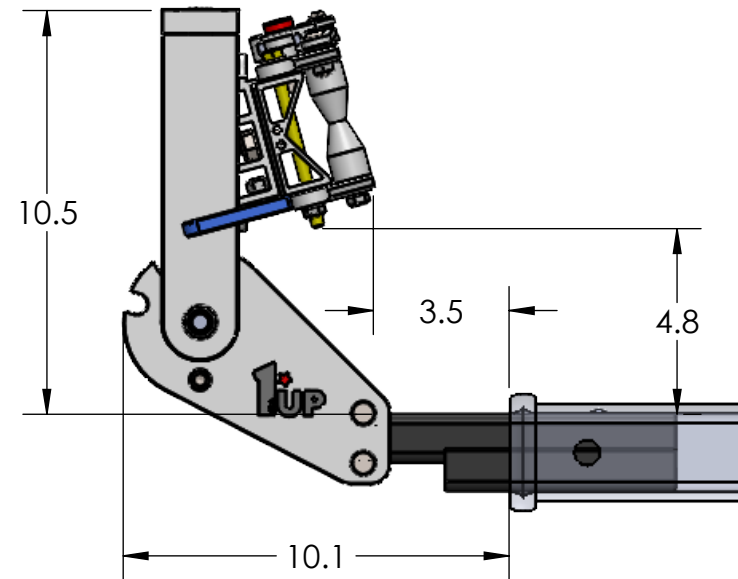

1.25" QUIK RACK SINGLE

STORAGE POSITION

RIDE POSITION

DOWN POSITION

OVERALL WIDTH

1.25" QUIK RACK SINGLE - STORAGE POSITION

BASE RACK

BASE RACK W/ ONE ADD-ON

BASE RACK W/ TWO ADD-ONS

1.25" QUIK RACK SINGLE - RIDE POSITION

BASE RACK W/ ONE ADD-ON

BASE RACK

BASE RACK W/ TWO ADD-ONS

1.25" QUIK RACK SINGLE - DOWN POSITION

BASE RACK W/ ONE ADD-ON

BASE RACK

BASE RACK W/ TWO ADD-ONS