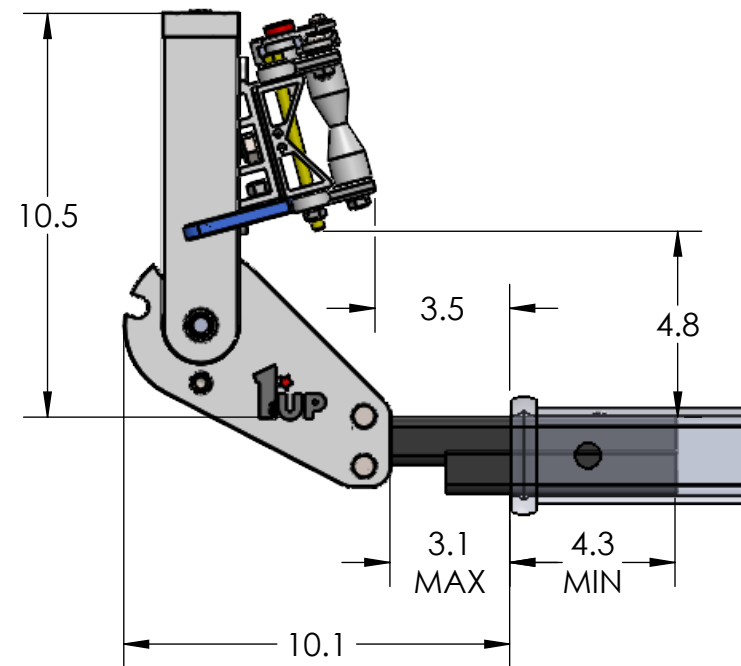

1.25" QUIK RACK SINGLE

STORAGE POSITION

RIDE POSITION

DOWN POSITION

OVERALL WIDTH

1.25" QUIK RACK SINGLE - STORAGE POSITION

BASE RACK

BASE RACK W/ ONE ADD-ON

BASE RACK W/ TWO ADD-ONS

1.25" QUIK RACK SINGLE - RIDE POSITION

BASE RACK W/ ONE ADD-ON

BASE RACK

BASE RACK W/ TWO ADD-ONS

1.25" QUIK RACK SINGLE - DOWN POSITION

BASE RACK W/ ONE ADD-ON

BASE RACK

BASE RACK W/ TWO ADD-ONS