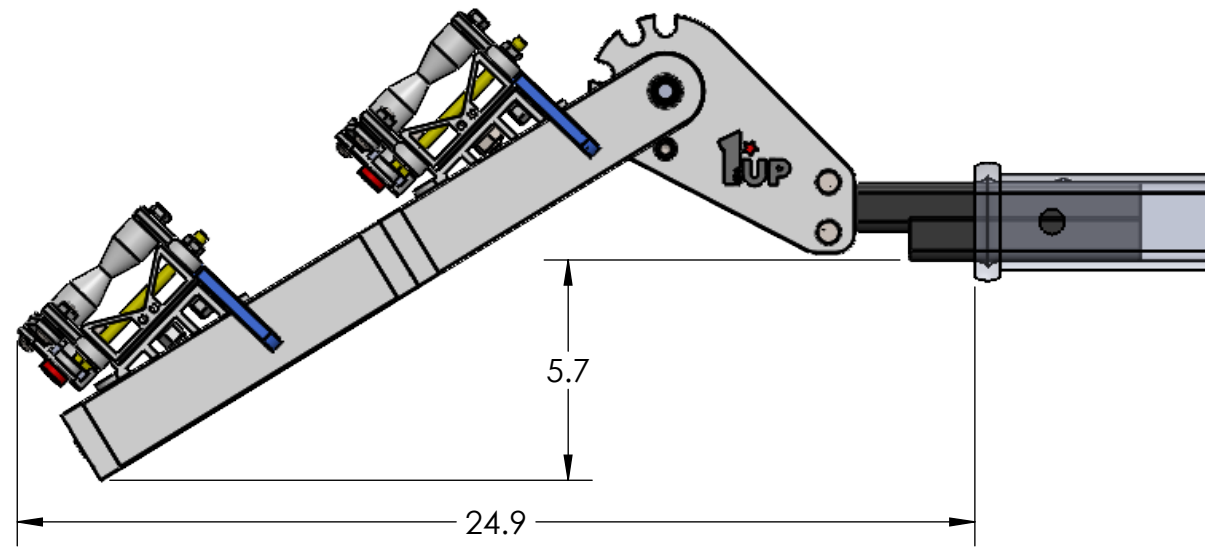

1.25" QUIK RACK SINGLE

STORAGE POSITION

RIDE POSITION

DOWN POSITION

OVERALL WIDTH

1.25" QUIK RACK SINGLE - STORAGE POSITION

BASE RACK

BASE RACK W/ ONE ADD-ON

BASE RACK W/ TWO ADD-ONS

1.25" QUIK RACK SINGLE - RIDE POSITION

BASE RACK W/ ONE ADD-ON

BASE RACK

BASE RACK W/ TWO ADD-ONS

1.25" QUIK RACK SINGLE - DOWN POSITION

BASE RACK W/ ONE ADD-ON

BASE RACK

BASE RACK W/ TWO ADD-ONS