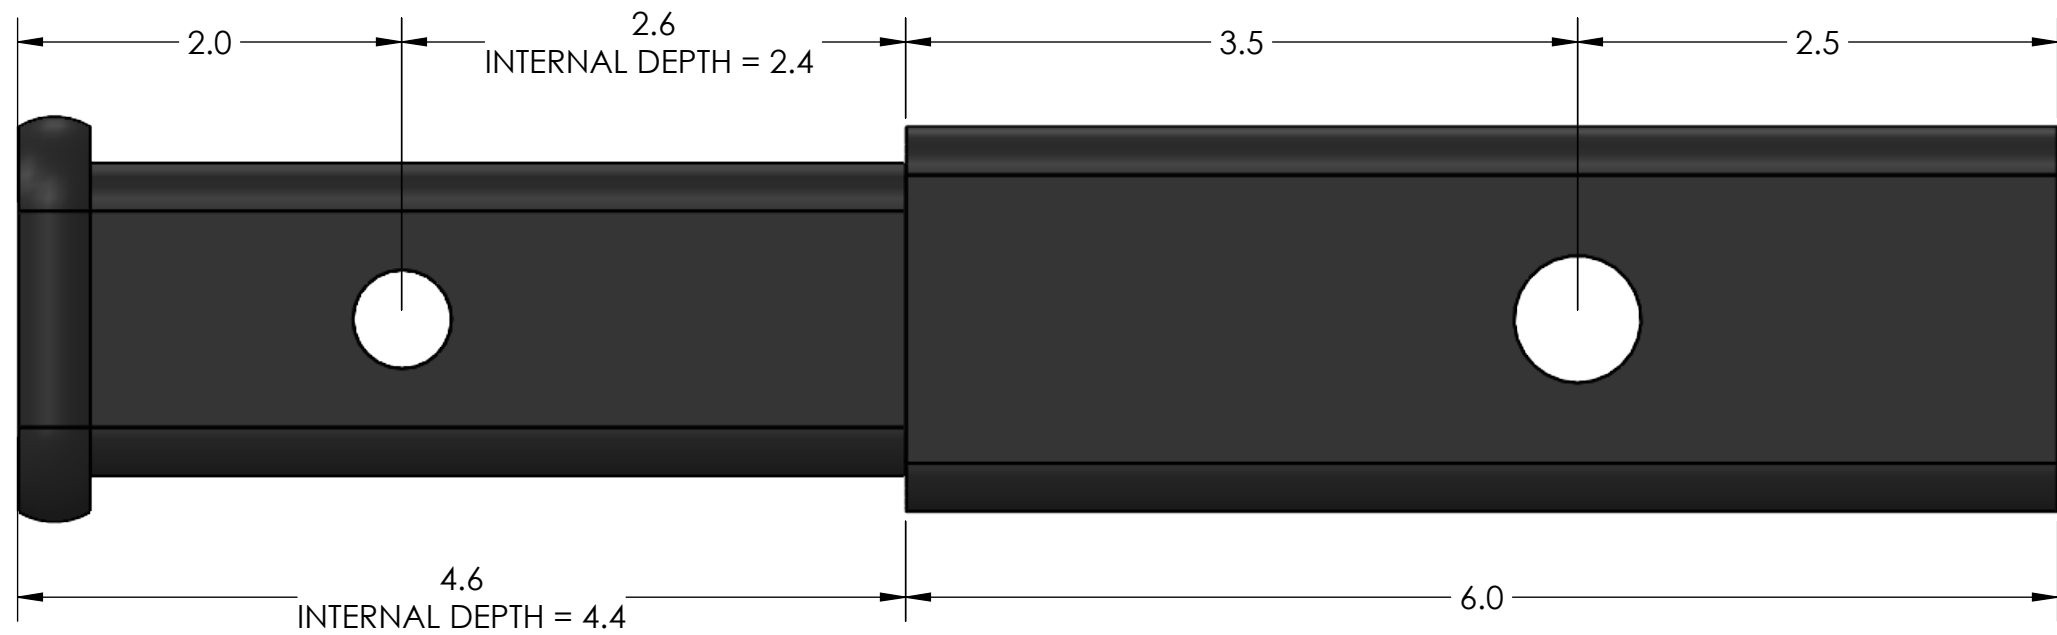

HITCH REDUCER

NOTE: EXTENDS VEHICLE RECEIVER AN ADDITIONAL 6.1"