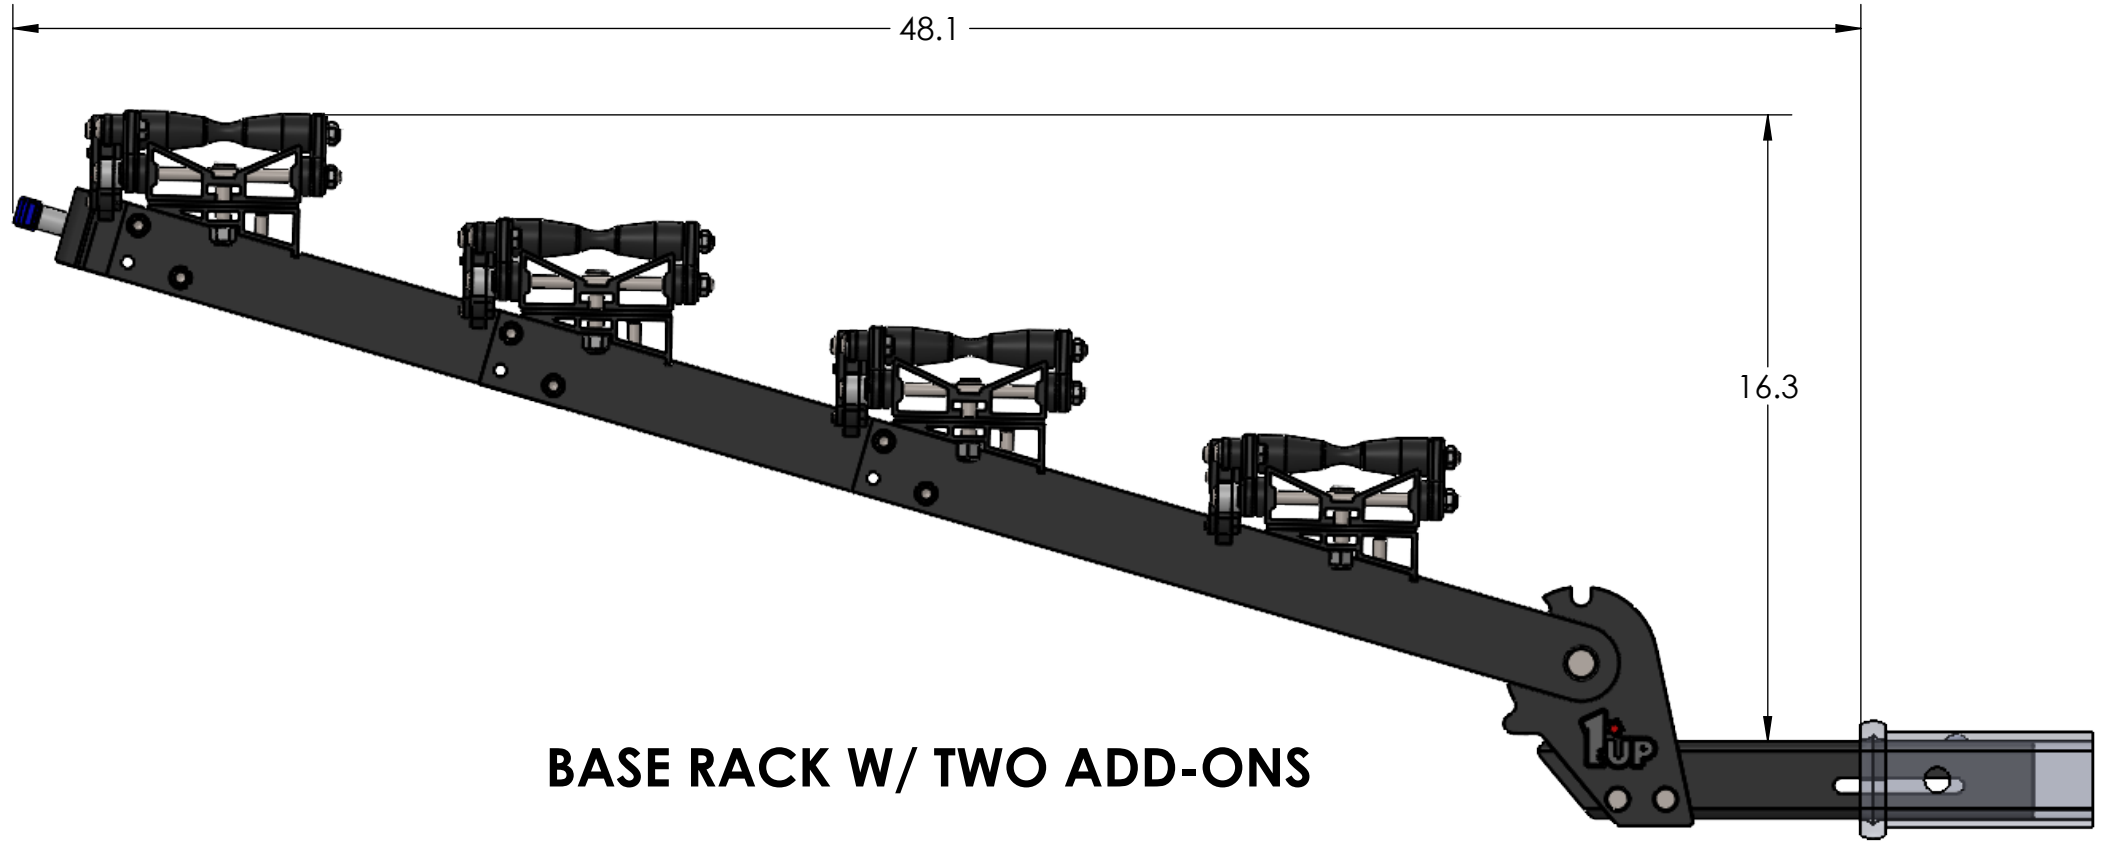

1.25" EQUIP'D SINGLE

STORAGE POSITION

RIDE POSITION

DOWN POSITION

OVERALL WIDTH

1.25" EQUIP'D SINGLE - STORAGE POSITION

BASE RACK

BASE RACK W/ ONE ADD-ON

2.00" EQUIP'D SINGLE - DOWN POSITION

BASE RACK W/ ONE ADD-ON

BASE RACK

BASE RACK W/ TWO ADD-ONS

2.00" EQUIP'D DOUBLE

STORAGE POSITION

RIDE POSITION

DOWN POSITION

OVERALL WIDTH

2.00" EQUIP'D DOUBLE - STORAGE POSITION

BASE RACK

BASE RACK W/ ONE ADD-ON

BASE RACK W/ TWO ADD-ONS

2.00" EQUIP'D DOUBLE - RIDE POSITION

BASE RACK W/ ONE ADD-ON

BASE RACK

BASE RACK W/ TWO ADD-ONS

2.00" EQUIP'D DOUBLE - DOWN POSITION

BASE RACK W/ ONE ADD-ON

BASE RACK

BASE RACK W/ TWO ADD-ONS