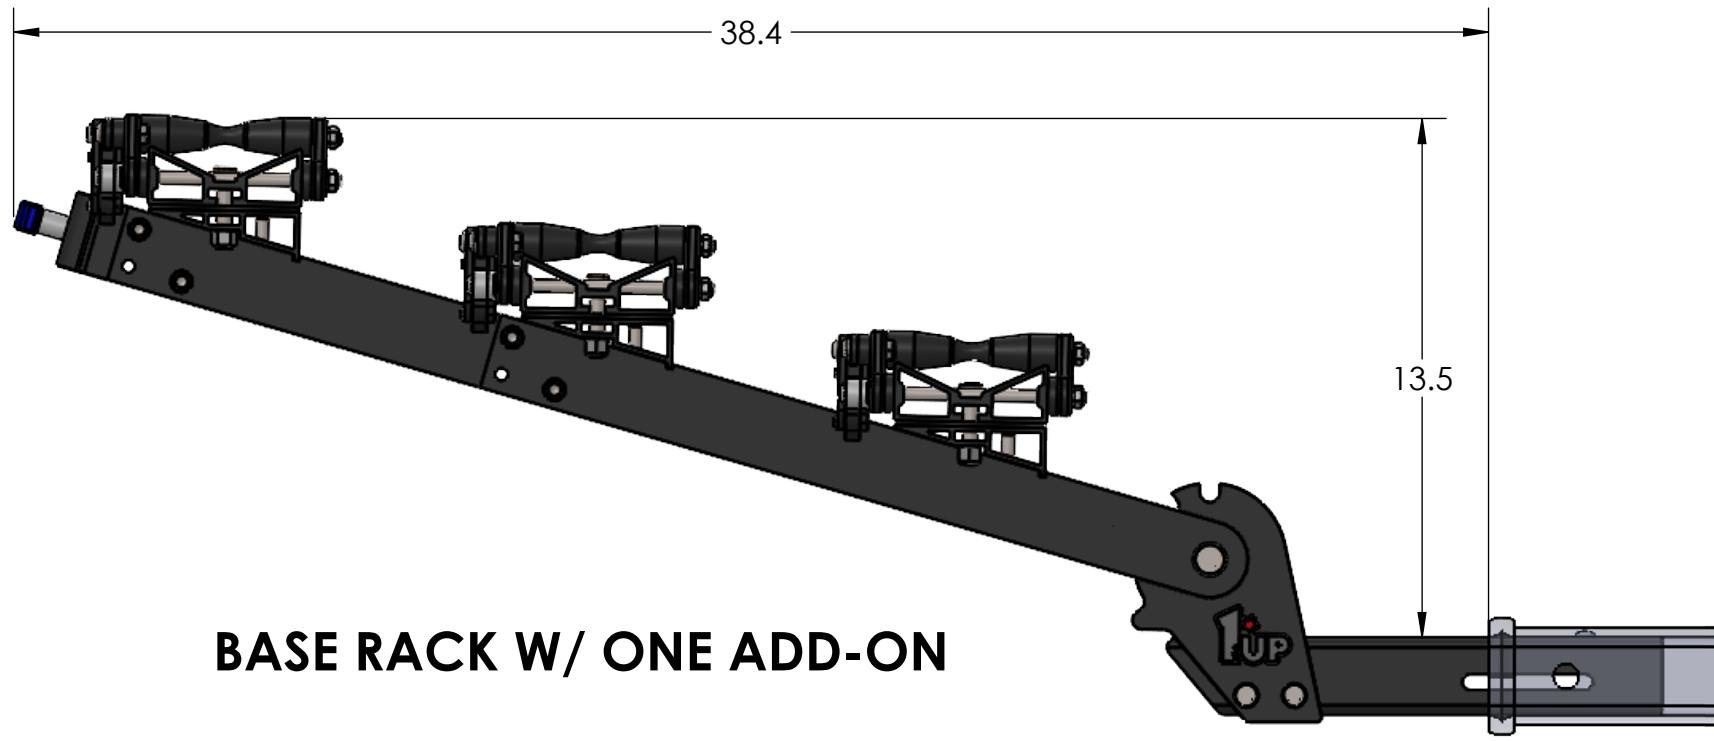

1.25" EQUIP'D SINGLE

STORAGE POSITION

RIDE POSITION

DOWN POSITION

OVERALL WIDTH

1.25" EQUIP'D SINGLE - STORAGE POSITION

BASE RACK

BASE RACK W/ ONE ADD-ON

2.00" EQUIP'D SINGLE - DOWN POSITION

BASE RACK W/ ONE ADD-ON

BASE RACK

BASE RACK W/ TWO ADD-ONS

2.00" EQUIP'D DOUBLE

STORAGE POSITION

RIDE POSITION

DOWN POSITION

OVERALL WIDTH

2.00" EQUIP'D DOUBLE - STORAGE POSITION

BASE RACK

BASE RACK W/ ONE ADD-ON

BASE RACK W/ TWO ADD-ONS

2.00" EQUIP'D DOUBLE - RIDE POSITION

BASE RACK W/ ONE ADD-ON

BASE RACK

BASE RACK W/ TWO ADD-ONS

2.00" EQUIP'D DOUBLE - DOWN POSITION

BASE RACK W/ ONE ADD-ON

BASE RACK

BASE RACK W/ TWO ADD-ONS