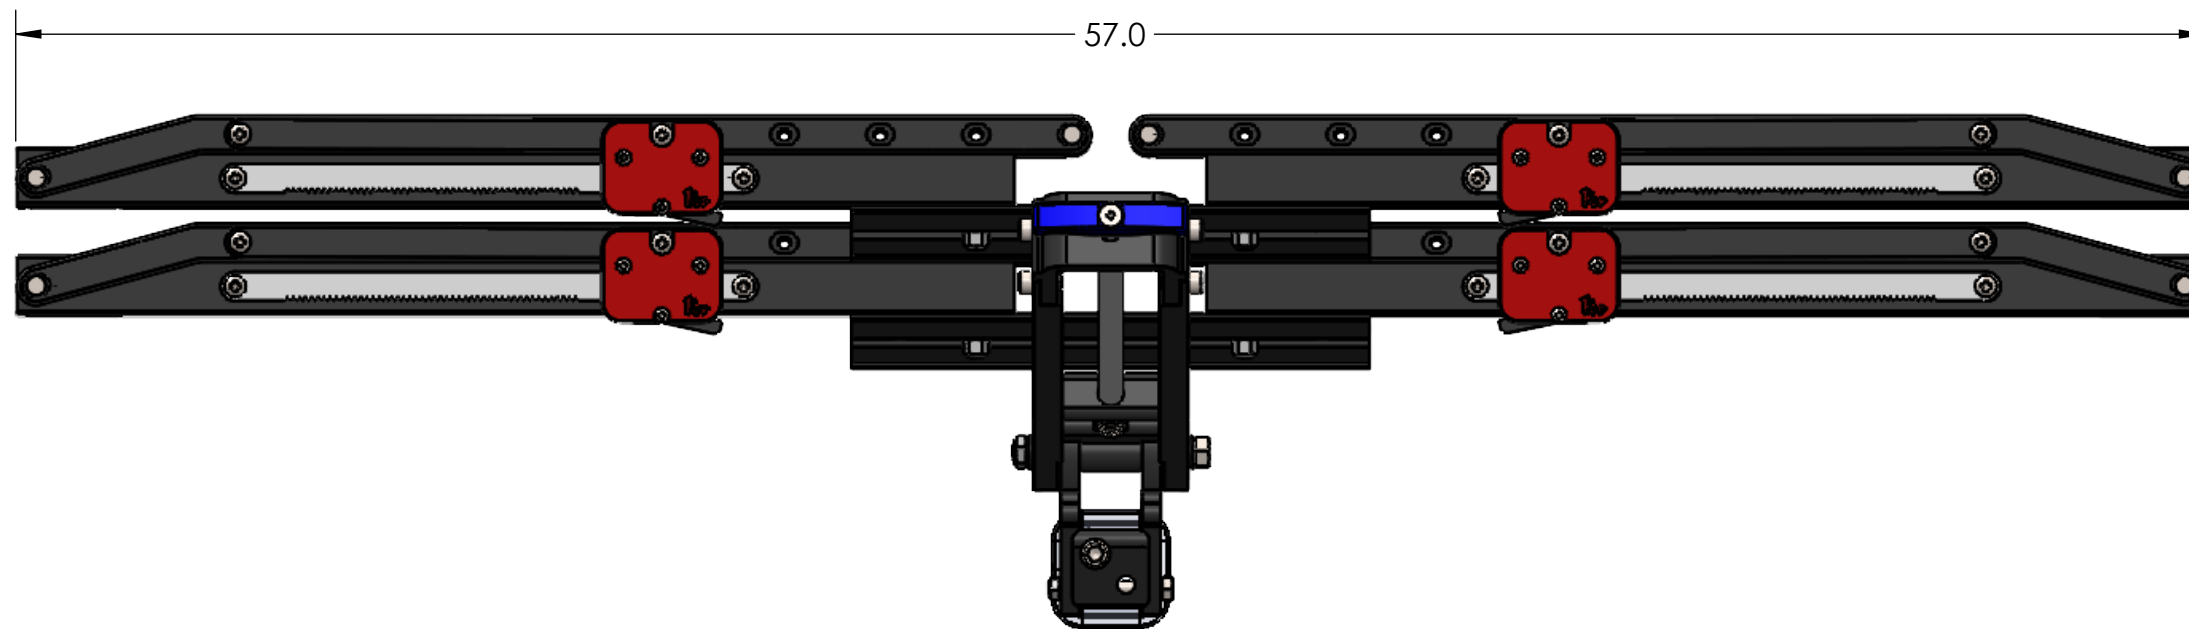

2.00" EQUIP'D SINGLE - STORAGE POSITION

BASE RACK

BASE RACK W/ ONE ADD-ON

BASE RACK W/ TWO ADD-ONS

2.00" EQUIP'D SINGLE - RIDE POSITION

BASE RACK W/ ONE ADD-ON

BASE RACK

BASE RACK W/ TWO ADD-ONS

2.00" EQUIP'D SINGLE - DOWN POSITION

BASE RACK W/ ONE ADD-ON

BASE RACK

BASE RACK W/ TWO ADD-ONS

2.00" EQUIP'D DOUBLE

STORAGE POSITION

RIDE POSITION

DOWN POSITION

OVERALL WIDTH

2.00" EQUIP'D DOUBLE - STORAGE POSITION

BASE RACK

BASE RACK W/ ONE ADD-ON

BASE RACK W/ TWO ADD-ONS

2.00" EQUIP'D DOUBLE - RIDE POSITION

BASE RACK W/ ONE ADD-ON

BASE RACK