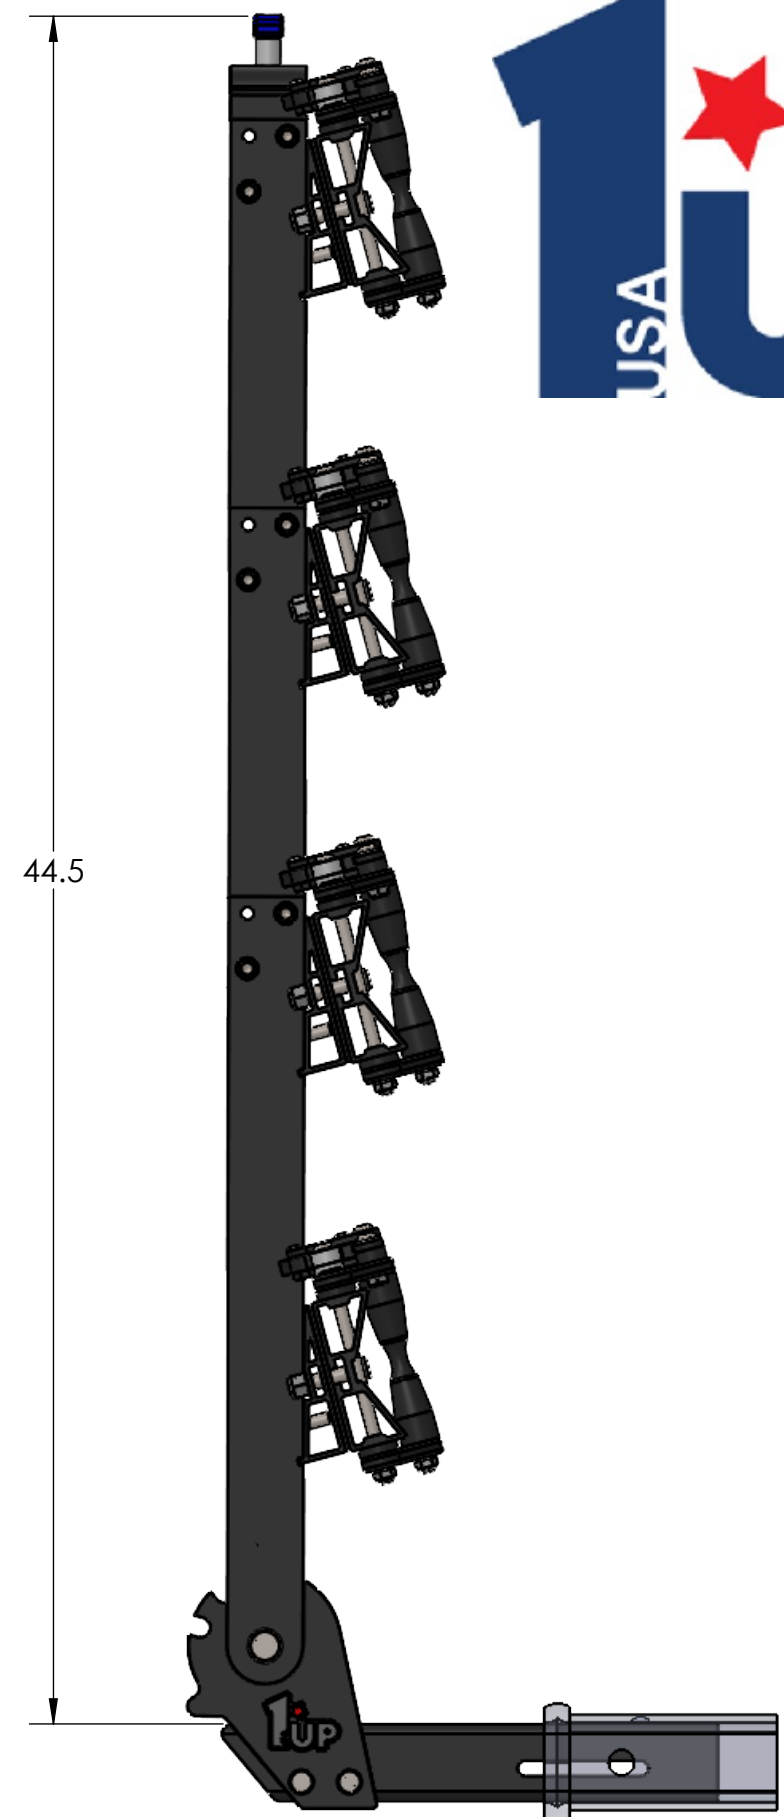

1.25" EQUIP'D SINGLE

STORAGE POSITION

RIDE POSITION

DOWN POSITION

OVERALL WIDTH

1.25" EQUIP'D SINGLE - STORAGE POSITION

BASE RACK

BASE RACK W/ ONE ADD-ON

BASE RACK W/ TWO ADD-ONS

1.25" EQUIP'D SINGLE - RIDE POSITION

1.25" EQUIP'D SINGLE - DOWN POSITION

BASE RACK W/ ONE ADD-ON

BASE RACK

BASE RACK W/ TWO ADD-ONS

2.00" EQUIP'D SINGLE

OVERALL WIDTH

OVERALL WIDTH

2.00" EQUIP'D DOUBLE - STORAGE POSITION

BASE RACK

BASE RACK W/ ONE ADD-ON

BASE RACK W/ TWO ADD-ONS

2.00" EQUIP'D DOUBLE - RIDE POSITION

BASE RACK W/ ONE ADD-ON

BASE RACK

BASE RACK W/ TWO ADD-ONS

2.00" EQUIP'D DOUBLE - DOWN POSITION

BASE RACK W/ ONE ADD-ON

BASE RACK

BASE RACK W/ TWO ADD-ONS