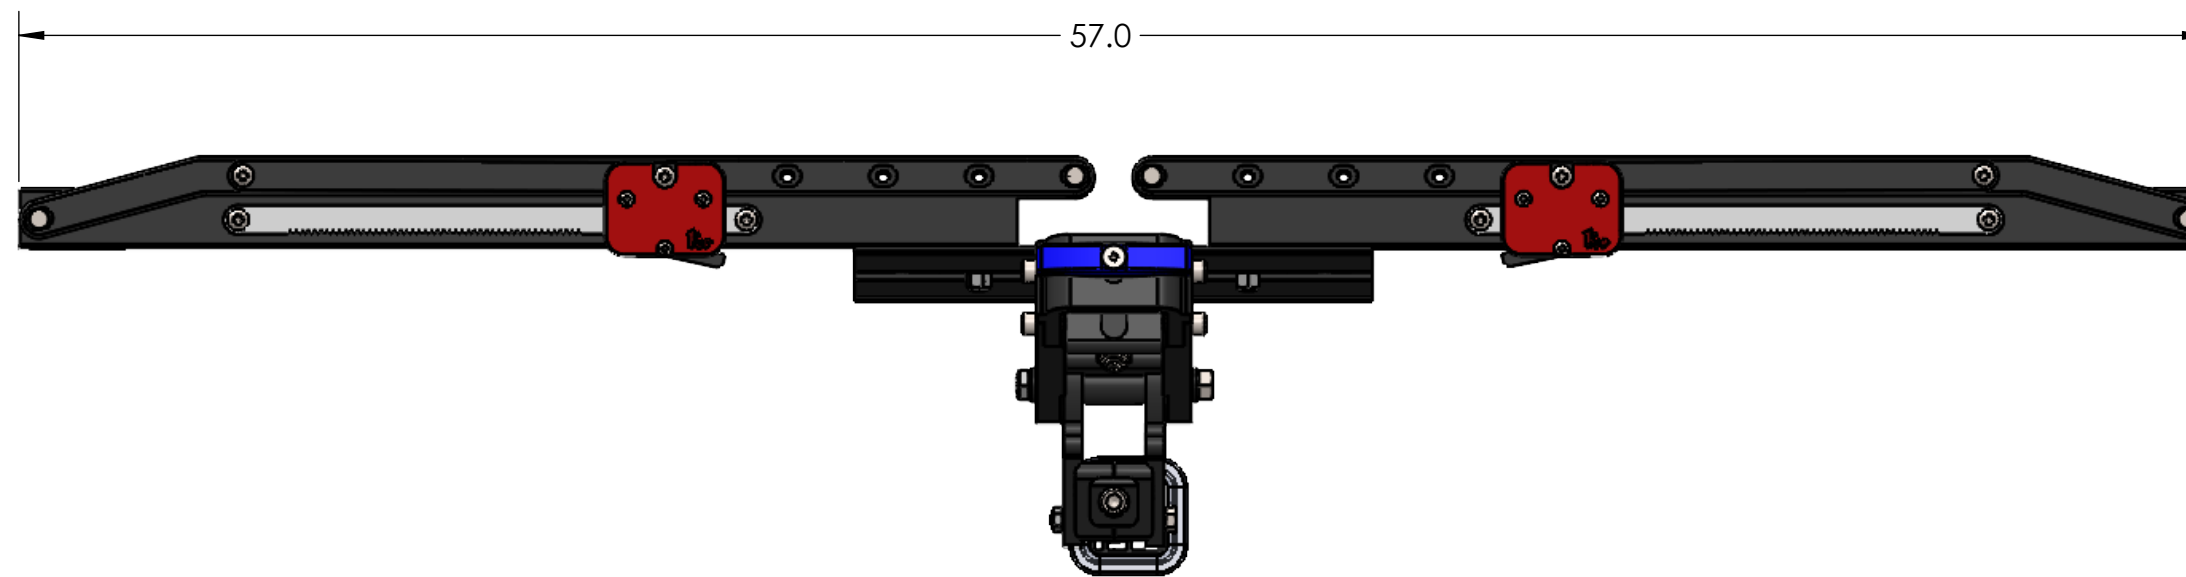

1.25" EQUIP'D SINGLE

STORAGE POSITION

RIDE POSITION

DOWN POSITION

OVERALL WIDTH

1.25" EQUIP'D SINGLE - STORAGE POSITION

BASE RACK

BASE RACK W/ ONE ADD-ON

BASE RACK W/ TWO ADD-ONS

1.25" EQUIP'D SINGLE - RIDE POSITION

1.25" EQUIP'D SINGLE - DOWN POSITION

BASE RACK W/ ONE ADD-ON

BASE RACK

BASE RACK W/ TWO ADD-ONS

2.00" EQUIP'D SINGLE

OVERALL WIDTH

2.00" EQUIP'D SINGLE - STORAGE POSITION

BASE RACK

BASE RACK W/ ONE ADD-ON

BASE RACK W/ TWO ADD-ONS

2.00" EQUIP'D SINGLE - RIDE POSITION

BASE RACK W/ ONE ADD-ON

BASE RACK

BASE RACK W/ TWO ADD-ONS

2.00" EQUIP'D SINGLE - DOWN POSITION

BASE RACK W/ ONE ADD-ON

BASE RACK

BASE RACK W/ TWO ADD-ONS

2.00" EQUIP'D DOUBLE

STORAGE POSITION

RIDE POSITION

DOWN POSITION