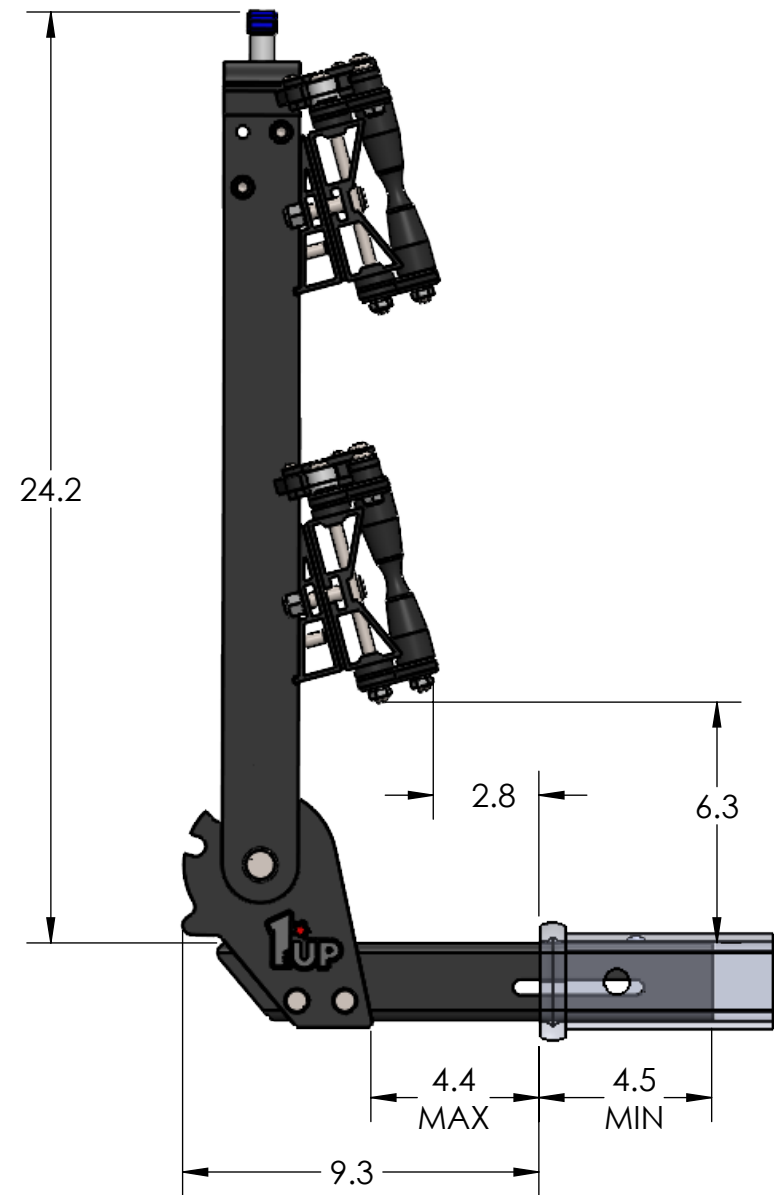

1.25" EQUIP'D SINGLE

STORAGE POSITION

RIDE POSITION

DOWN POSITION

OVERALL WIDTH

1.25" EQUIP'D SINGLE - STORAGE POSITION

BASE RACK

BASE RACK W/ ONE ADD-ON

BASE RACK W/ TWO ADD-ONS

1.25" EQUIP'D SINGLE - RIDE POSITION

1.25" EQUIP'D SINGLE - DOWN POSITION

BASE RACK W/ ONE ADD-ON

BASE RACK

BASE RACK W/ TWO ADD-ONS

2.00" EQUIP'D SINGLE

OVERALL WIDTH

2.00" EQUIP'D SINGLE - DOWN POSITION

BASE RACK W/ ONE ADD-ON

BASE RACK

BASE RACK W/ TWO ADD-ONS

2.00" EQUIP'D DOUBLE

STORAGE POSITION

RIDE POSITION

DOWN POSITION

OVERALL WIDTH

2.00" EQUIP'D DOUBLE - STORAGE POSITION

BASE RACK

BASE RACK W/ ONE ADD-ON

BASE RACK W/ TWO ADD-ONS

2.00" EQUIP'D DOUBLE - RIDE POSITION

BASE RACK W/ ONE ADD-ON

BASE RACK