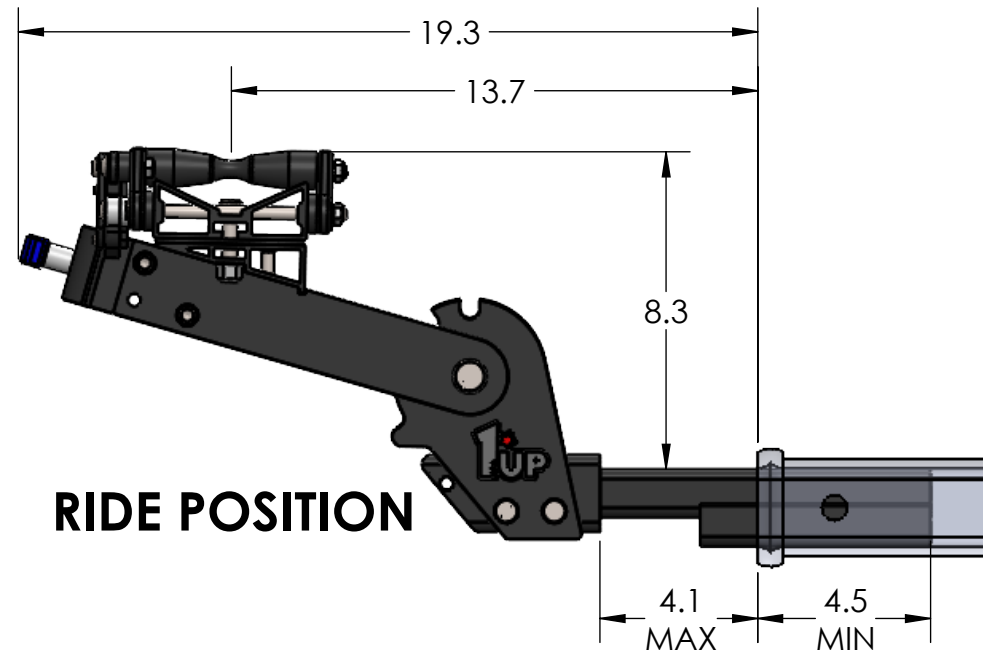

1.25" EQUIP'D SINGLE

STORAGE POSITION

RIDE POSITION

DOWN POSITION

OVERALL WIDTH

1.25" EQUIP'D SINGLE - STORAGE POSITION

BASE RACK

BASE RACK W/ ONE ADD-ON

BASE RACK W/ TWO ADD-ONS

1.25" EQUIP'D SINGLE - RIDE POSITION

1.25" EQUIP'D SINGLE - DOWN POSITION

BASE RACK W/ ONE ADD-ON

BASE RACK

BASE RACK W/ TWO ADD-ONS

2.00" EQUIP'D SINGLE

OVERALL WIDTH

2.00" EQUIP'D SINGLE - STORAGE POSITION

BASE RACK

BASE RACK W/ ONE ADD-ON

BASE RACK W/ TWO ADD-ONS

2.00" EQUIP'D SINGLE - RIDE POSITION

BASE RACK W/ ONE ADD-ON

BASE RACK

BASE RACK W/ TWO ADD-ONS

2.00" EQUIP'D SINGLE - DOWN POSITION

BASE RACK W/ ONE ADD-ON

BASE RACK

BASE RACK W/ TWO ADD-ONS

2.00" EQUIP'D DOUBLE

STORAGE POSITION

RIDE POSITION

DOWN POSITION