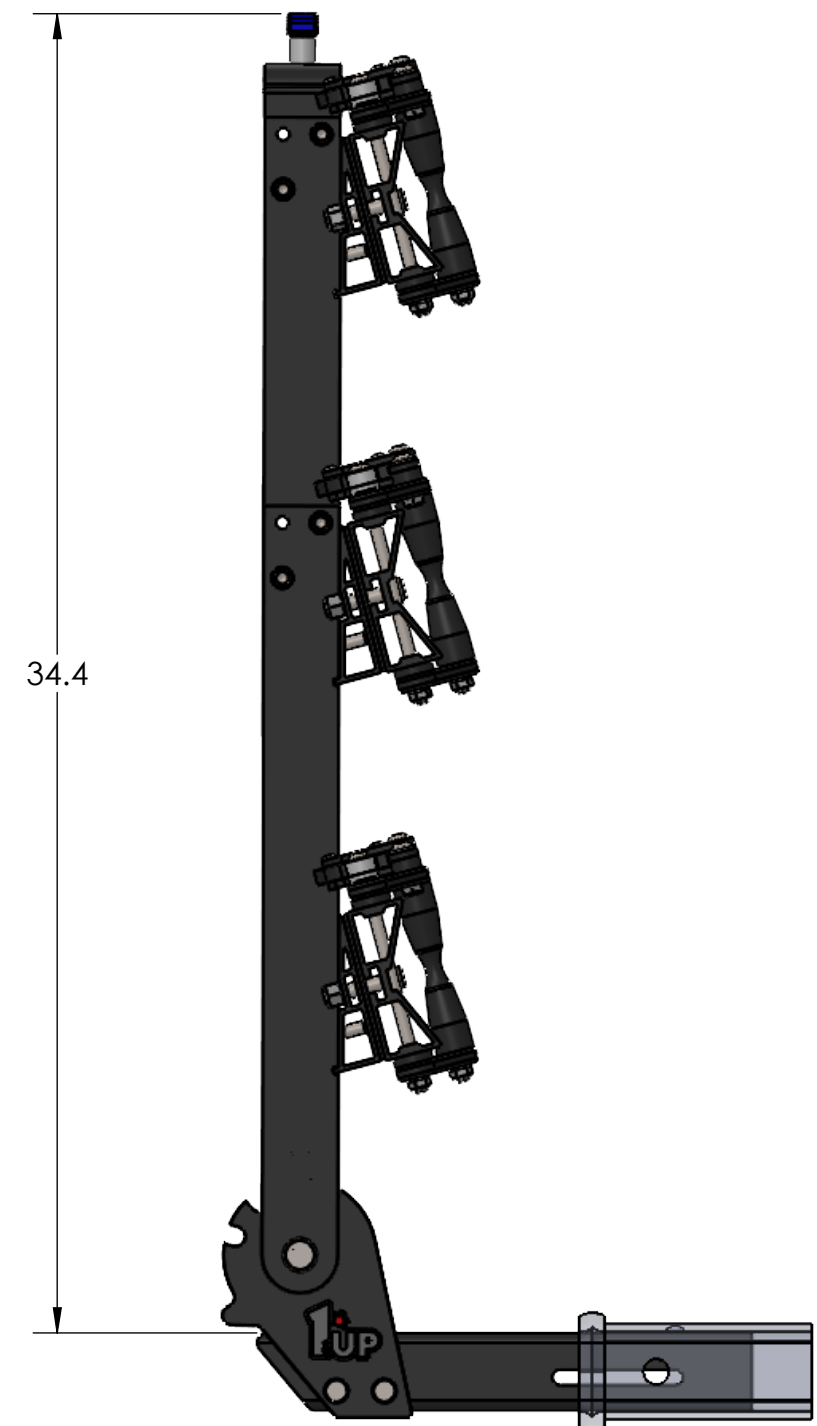

1.25" EQUIP'D SINGLE

STORAGE POSITION

RIDE POSITION

DOWN POSITION

OVERALL WIDTH

1.25" EQUIP'D SINGLE - STORAGE POSITION

BASE RACK

BASE RACK W/ ONE ADD-ON

BASE RACK W/ TWO ADD-ONS

1.25" EQUIP'D SINGLE - RIDE POSITION

1.25" EQUIP'D SINGLE - DOWN POSITION

BASE RACK W/ ONE ADD-ON

BASE RACK

BASE RACK W/ TWO ADD-ONS

2.00" EQUIP'D SINGLE

OVERALL WIDTH

2.00" EQUIP'D SINGLE - DOWN POSITION

BASE RACK W/ ONE ADD-ON

BASE RACK

BASE RACK W/ TWO ADD-ONS

2.00" EQUIP'D DOUBLE

STORAGE POSITION

RIDE POSITION

DOWN POSITION

OVERALL WIDTH

2.00" EQUIP'D DOUBLE - STORAGE POSITION

BASE RACK

BASE RACK W/ ONE ADD-ON

BASE RACK W/ TWO ADD-ONS

2.00" EQUIP'D DOUBLE - RIDE POSITION

BASE RACK W/ ONE ADD-ON

BASE RACK