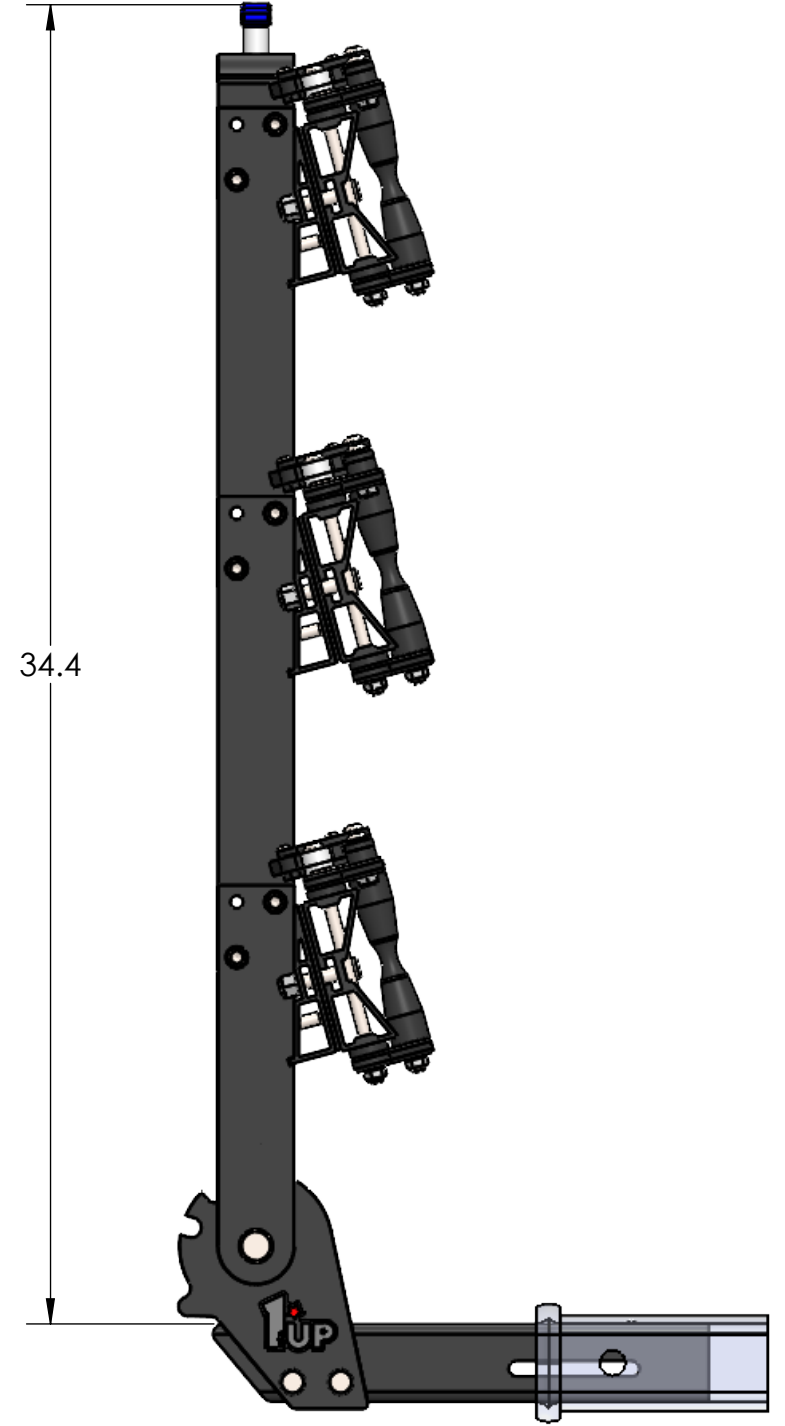

1.25" EQUIP'D SINGLE

STORAGE POSITION

RIDE POSITION

DOWN POSITION

OVERALL WIDTH

1.25" EQUIP'D SINGLE - STORAGE POSITION

BASE RACK

BASE RACK W/ ONE ADD-ON

BASE RACK W/ TWO ADD-ONS

1.25" EQUIP'D SINGLE - RIDE POSITION

1.25" EQUIP'D SINGLE - DOWN POSITION

BASE RACK W/ ONE ADD-ON

BASE RACK

BASE RACK W/ TWO ADD-ONS

2.00" EQUIP'D SINGLE

OVERALL WIDTH

2.00" EQUIP'D SINGLE - STORAGE POSITION

BASE RACK

BASE RACK W/ ONE ADD-ON

BASE RACK W/ TWO ADD-ONS

2.00" EQUIP'D SINGLE - RIDE POSITION

BASE RACK W/ ONE ADD-ON

BASE RACK

BASE RACK W/ TWO ADD-ONS

2.00" EQUIP'D SINGLE - DOWN POSITION

BASE RACK W/ ONE ADD-ON

BASE RACK

BASE RACK W/ TWO ADD-ONS

2.00" EQUIP'D DOUBLE

STORAGE POSITION

RIDE POSITION

DOWN POSITION