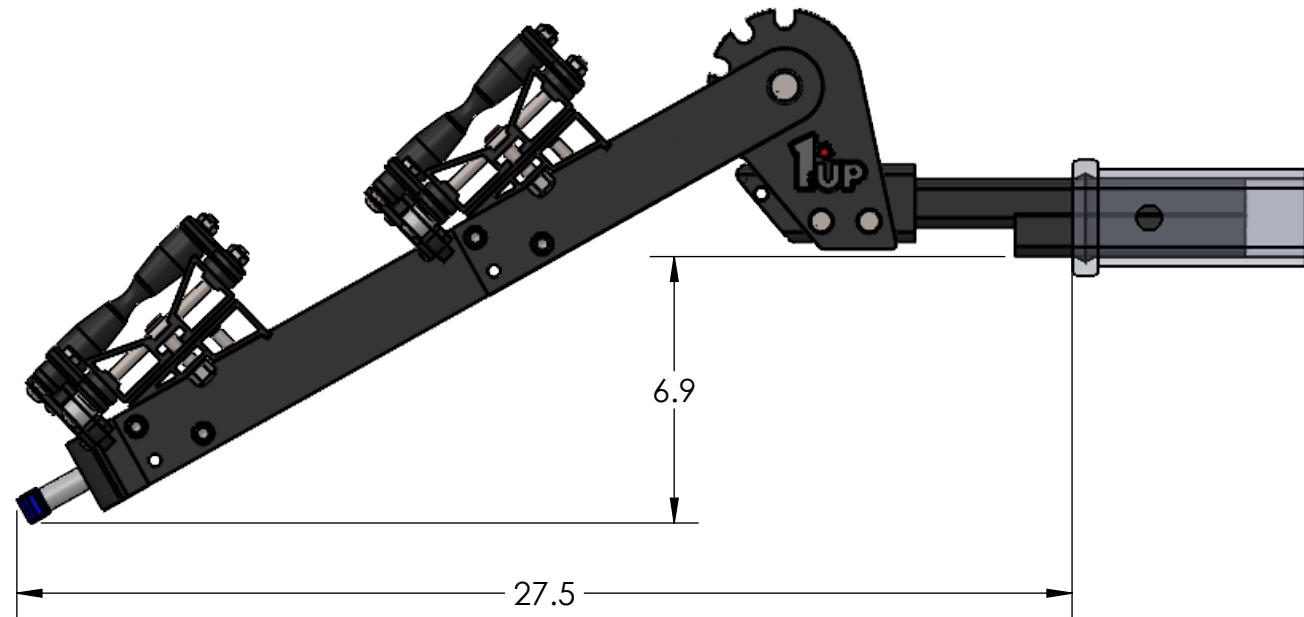

1.25" EQUIP'D SINGLE

STORAGE POSITION

RIDE POSITION

DOWN POSITION

OVERALL WIDTH

1.25" EQUIP'D SINGLE - STORAGE POSITION

BASE RACK

BASE RACK W/ ONE ADD-ON

BASE RACK W/ TWO ADD-ONS

1.25" EQUIP'D SINGLE - RIDE POSITION

1.25" EQUIP'D SINGLE - DOWN POSITION

BASE RACK W/ ONE ADD-ON

BASE RACK

BASE RACK W/ TWO ADD-ONS

2.00" EQUIP'D SINGLE

OVERALL WIDTH

2.00" EQUIP'D SINGLE - STORAGE POSITION

BASE RACK

BASE RACK W/ ONE ADD-ON

BASE RACK W/ TWO ADD-ONS

2.00" EQUIP'D SINGLE - RIDE POSITION

BASE RACK W/ ONE ADD-ON

BASE RACK

BASE RACK W/ TWO ADD-ONS

2.00" EQUIP'D SINGLE - DOWN POSITION

BASE RACK W/ ONE ADD-ON

BASE RACK

BASE RACK W/ TWO ADD-ONS

2.00" EQUIP'D DOUBLE

STORAGE POSITION

RIDE POSITION

DOWN POSITION