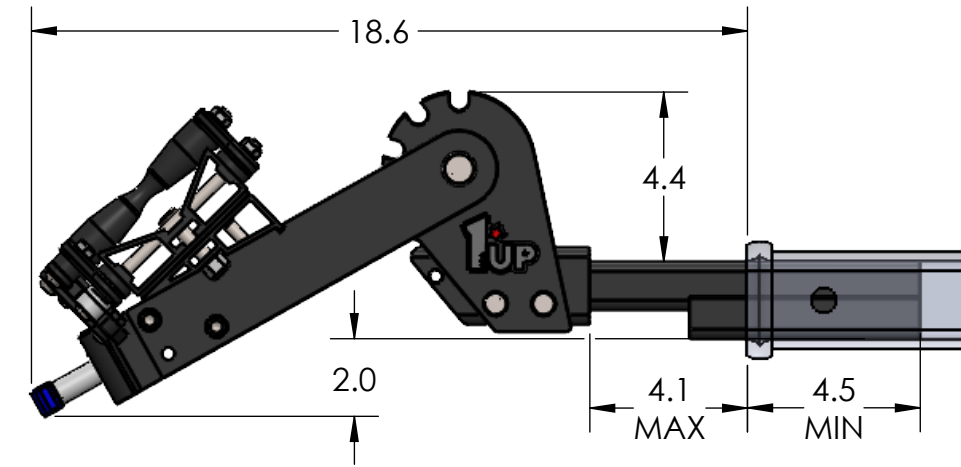

1.25" EQUIP'D SINGLE

STORAGE POSITION

RIDE POSITION

DOWN POSITION

OVERALL WIDTH

1.25" EQUIP'D SINGLE - STORAGE POSITION

BASE RACK

BASE RACK W/ ONE ADD-ON

BASE RACK W/ TWO ADD-ONS

1.25" EQUIP'D SINGLE - RIDE POSITION

1.25" EQUIP'D SINGLE - DOWN POSITION

BASE RACK W/ ONE ADD-ON

BASE RACK

BASE RACK W/ TWO ADD-ONS

2.00" EQUIP'D SINGLE

OVERALL WIDTH

2.00" EQUIP'D SINGLE - STORAGE POSITION

BASE RACK

BASE RACK W/ ONE ADD-ON

BASE RACK W/ TWO ADD-ONS

2.00" EQUIP'D SINGLE - RIDE POSITION

BASE RACK W/ ONE ADD-ON

BASE RACK

BASE RACK W/ TWO ADD-ONS

2.00" EQUIP'D SINGLE - DOWN POSITION

BASE RACK W/ ONE ADD-ON

BASE RACK

BASE RACK W/ TWO ADD-ONS

2.00" EQUIP'D DOUBLE

STORAGE POSITION

RIDE POSITION

DOWN POSITION