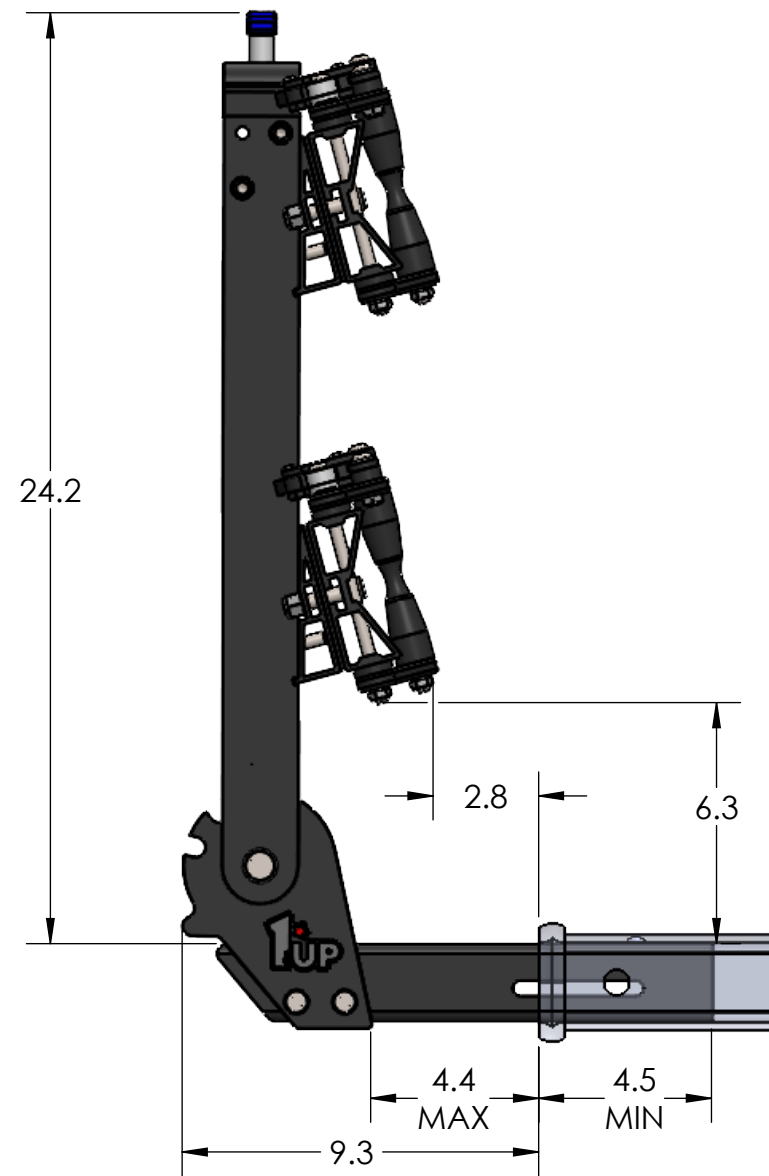

1.25" EQUIP'D SINGLE

STORAGE POSITION

RIDE POSITION

DOWN POSITION

OVERALL WIDTH

1.25" EQUIP'D SINGLE - STORAGE POSITION

BASE RACK

BASE RACK W/ ONE ADD-ON

BASE RACK W/ TWO ADD-ONS

1.25" EQUIP'D SINGLE - RIDE POSITION

1.25" EQUIP'D SINGLE - DOWN POSITION

BASE RACK W/ ONE ADD-ON

BASE RACK

BASE RACK W/ TWO ADD-ONS

2.00" EQUIP'D SINGLE

OVERALL WIDTH

2.00" EQUIP'D SINGLE - DOWN POSITION

BASE RACK W/ ONE ADD-ON

BASE RACK

BASE RACK W/ TWO ADD-ONS

2.00" EQUIP'D DOUBLE

STORAGE POSITION

RIDE POSITION

DOWN POSITION

OVERALL WIDTH

2.00" EQUIP'D DOUBLE - STORAGE POSITION

BASE RACK

BASE RACK W/ ONE ADD-ON

BASE RACK W/ TWO ADD-ONS

2.00" EQUIP'D DOUBLE - RIDE POSITION

BASE RACK W/ ONE ADD-ON

BASE RACK