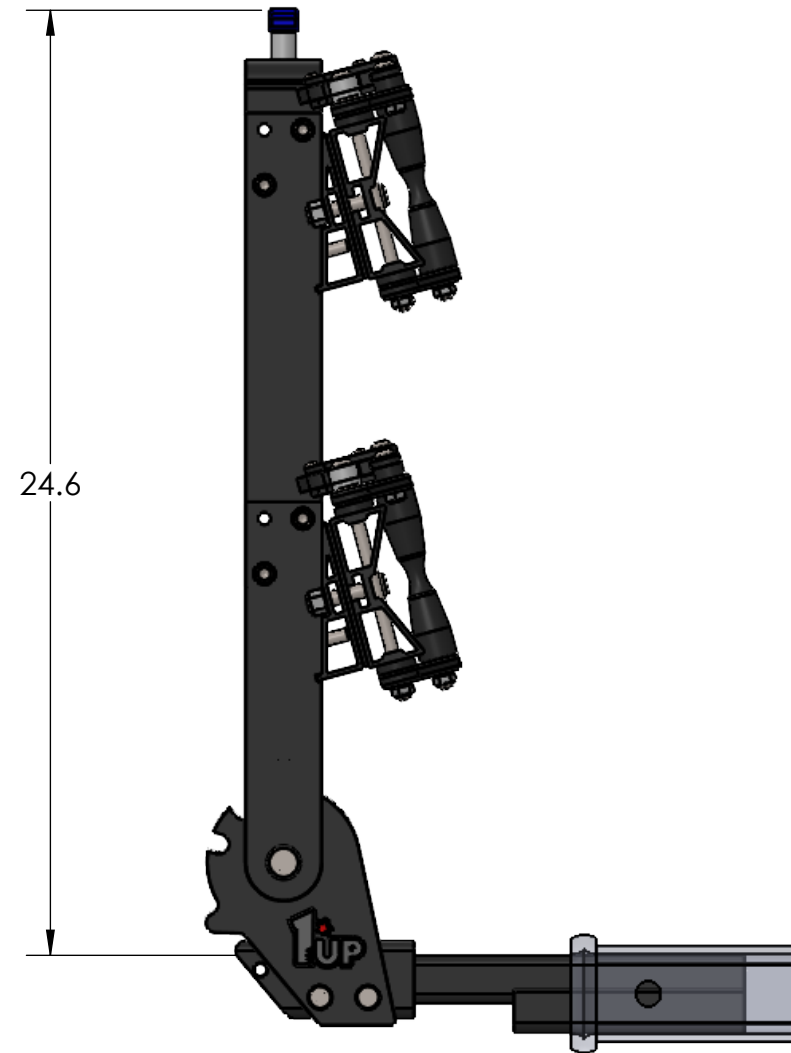

1.25" EQUIP'D SINGLE

STORAGE POSITION

RIDE POSITION

DOWN POSITION

OVERALL WIDTH

1.25" EQUIP'D SINGLE - STORAGE POSITION

BASE RACK

BASE RACK W/ ONE ADD-ON

BASE RACK W/ TWO ADD-ONS

1.25" EQUIP'D SINGLE - RIDE POSITION

1.25" EQUIP'D SINGLE - DOWN POSITION

BASE RACK W/ ONE ADD-ON

BASE RACK

BASE RACK W/ TWO ADD-ONS

2.00" EQUIP'D SINGLE

OVERALL WIDTH

2.00" EQUIP'D SINGLE - STORAGE POSITION

BASE RACK

BASE RACK W/ ONE ADD-ON

BASE RACK W/ TWO ADD-ONS

2.00" EQUIP'D SINGLE - RIDE POSITION

BASE RACK W/ ONE ADD-ON

BASE RACK

BASE RACK W/ TWO ADD-ONS

2.00" EQUIP'D SINGLE - DOWN POSITION

BASE RACK W/ ONE ADD-ON

BASE RACK

BASE RACK W/ TWO ADD-ONS

2.00" EQUIP'D DOUBLE

STORAGE POSITION

RIDE POSITION

DOWN POSITION