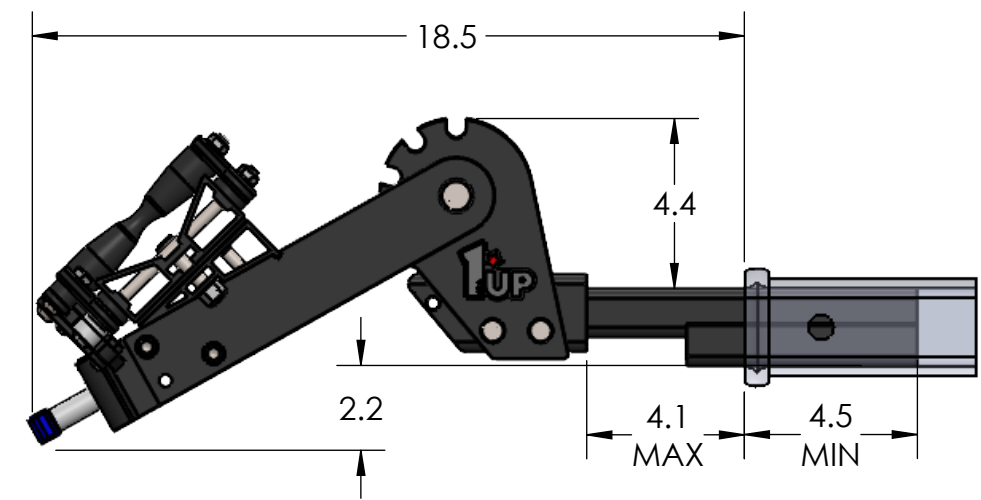

1.25" EQUIP'D SINGLE

STORAGE POSITION

RIDE POSITION

DOWN POSITION

OVERALL WIDTH

1.25" EQUIP'D SINGLE - STORAGE POSITION

BASE RACK

BASE RACK W/ ONE ADD-ON

BASE RACK W/ TWO ADD-ONS

1.25" EQUIP'D SINGLE - RIDE POSITION

1.25" EQUIP'D SINGLE - DOWN POSITION

BASE RACK W/ ONE ADD-ON

BASE RACK

BASE RACK W/ TWO ADD-ONS

2.00" EQUIP'D SINGLE

OVERALL WIDTH

2.00" EQUIP'D SINGLE - STORAGE POSITION

BASE RACK

BASE RACK W/ ONE ADD-ON

BASE RACK W/ TWO ADD-ONS

2.00" EQUIP'D SINGLE - RIDE POSITION

BASE RACK W/ ONE ADD-ON

BASE RACK

BASE RACK W/ TWO ADD-ONS

OVERALL WIDTH

2.00" EQUIP'D DOUBLE - STORAGE POSITION

BASE RACK

BASE RACK W/ ONE ADD-ON

BASE RACK W/ TWO ADD-ONS

2.00" EQUIP'D DOUBLE - RIDE POSITION

BASE RACK W/ ONE ADD-ON

BASE RACK