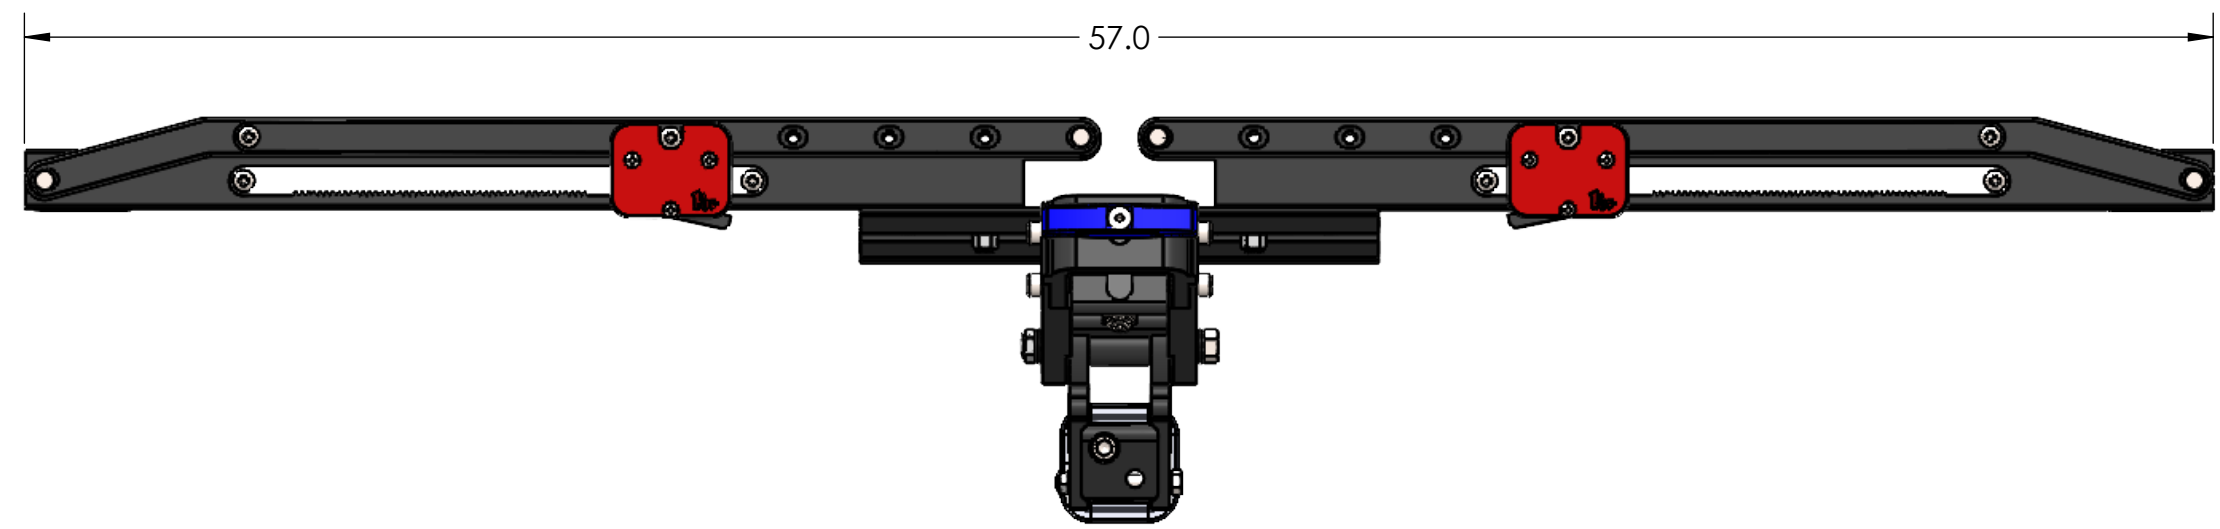

1.25" EQUIP'D SINGLE

STORAGE POSITION

RIDE POSITION

DOWN POSITION

OVERALL WIDTH

1.25" EQUIP'D SINGLE - STORAGE POSITION

BASE RACK

BASE RACK W/ ONE ADD-ON

BASE RACK W/ TWO ADD-ONS

1.25" EQUIP'D SINGLE - RIDE POSITION

1.25" EQUIP'D SINGLE - DOWN POSITION

BASE RACK W/ ONE ADD-ON

BASE RACK

BASE RACK W/ TWO ADD-ONS

2.00" EQUIP'D SINGLE

OVERALL WIDTH

2.00" EQUIP'D SINGLE - STORAGE POSITION

BASE RACK

BASE RACK W/ ONE ADD-ON

BASE RACK W/ TWO ADD-ONS

2.00" EQUIP'D SINGLE - RIDE POSITION

BASE RACK W/ ONE ADD-ON

BASE RACK

BASE RACK W/ TWO ADD-ONS

2.00" EQUIP'D SINGLE - DOWN POSITION

BASE RACK W/ ONE ADD-ON

BASE RACK

BASE RACK W/ TWO ADD-ONS

2.00" EQUIP'D DOUBLE

STORAGE POSITION

RIDE POSITION

DOWN POSITION