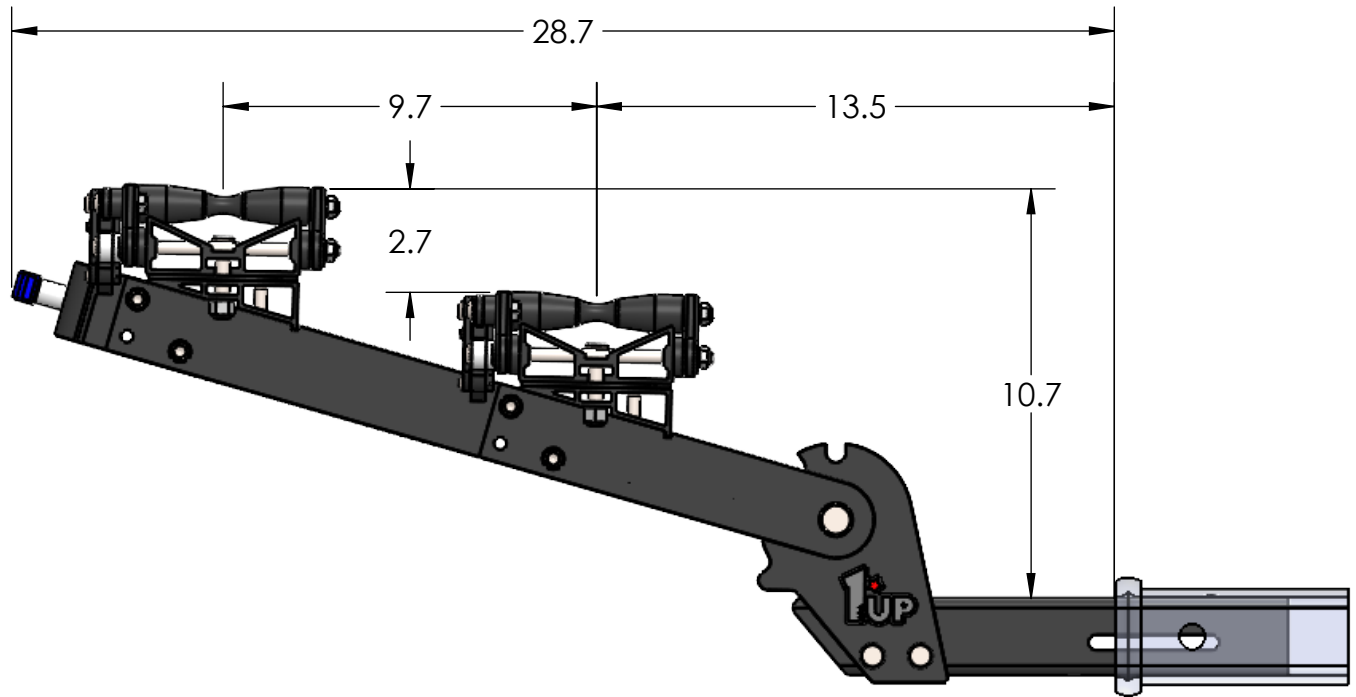

1.25" EQUIP'D SINGLE

STORAGE POSITION

RIDE POSITION

DOWN POSITION

OVERALL WIDTH

1.25" EQUIP'D SINGLE - STORAGE POSITION

BASE RACK

BASE RACK W/ ONE ADD-ON

2.00" EQUIP'D SINGLE - STORAGE POSITION

BASE RACK

BASE RACK W/ ONE ADD-ON

BASE RACK W/ TWO ADD-ONS

2.00" EQUIP'D SINGLE - RIDE POSITION

BASE RACK W/ ONE ADD-ON

BASE RACK

BASE RACK W/ TWO ADD-ONS

2.00" EQUIP'D SINGLE - DOWN POSITION

BASE RACK W/ ONE ADD-ON

BASE RACK

BASE RACK W/ TWO ADD-ONS

2.00" EQUIP'D DOUBLE

STORAGE POSITION

RIDE POSITION

DOWN POSITION

OVERALL WIDTH

2.00" EQUIP'D DOUBLE - STORAGE POSITION

BASE RACK

BASE RACK W/ ONE ADD-ON

BASE RACK W/ TWO ADD-ONS

2.00" EQUIP'D DOUBLE - RIDE POSITION

BASE RACK W/ ONE ADD-ON

BASE RACK