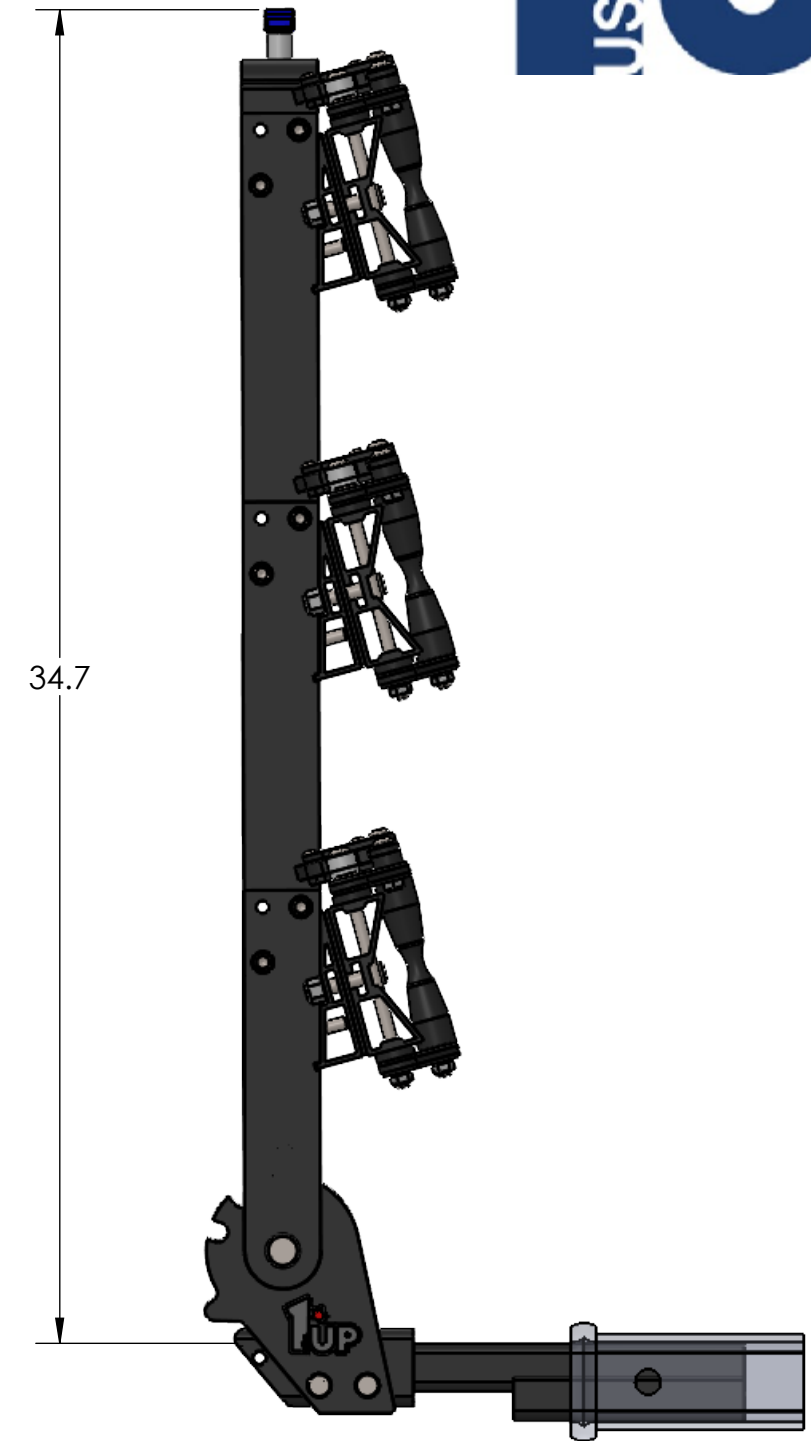

1.25" EQUIP'D SINGLE

STORAGE POSITION

RIDE POSITION

DOWN POSITION

OVERALL WIDTH

1.25" EQUIP'D SINGLE - STORAGE POSITION

BASE RACK

BASE RACK W/ ONE ADD-ON

BASE RACK W/ TWO ADD-ONS

1.25" EQUIP'D SINGLE - RIDE POSITION

1.25" EQUIP'D SINGLE - DOWN POSITION

BASE RACK W/ ONE ADD-ON

BASE RACK

BASE RACK W/ TWO ADD-ONS

2.00" EQUIP'D SINGLE

OVERALL WIDTH

2.00" EQUIP'D SINGLE - STORAGE POSITION

BASE RACK

BASE RACK W/ ONE ADD-ON

BASE RACK W/ TWO ADD-ONS

2.00" EQUIP'D SINGLE - RIDE POSITION

BASE RACK W/ ONE ADD-ON

BASE RACK

BASE RACK W/ TWO ADD-ONS

OVERALL WIDTH

2.00" EQUIP'D DOUBLE - STORAGE POSITION

BASE RACK

BASE RACK W/ ONE ADD-ON

BASE RACK W/ TWO ADD-ONS

2.00" EQUIP'D DOUBLE - RIDE POSITION

BASE RACK W/ ONE ADD-ON

BASE RACK