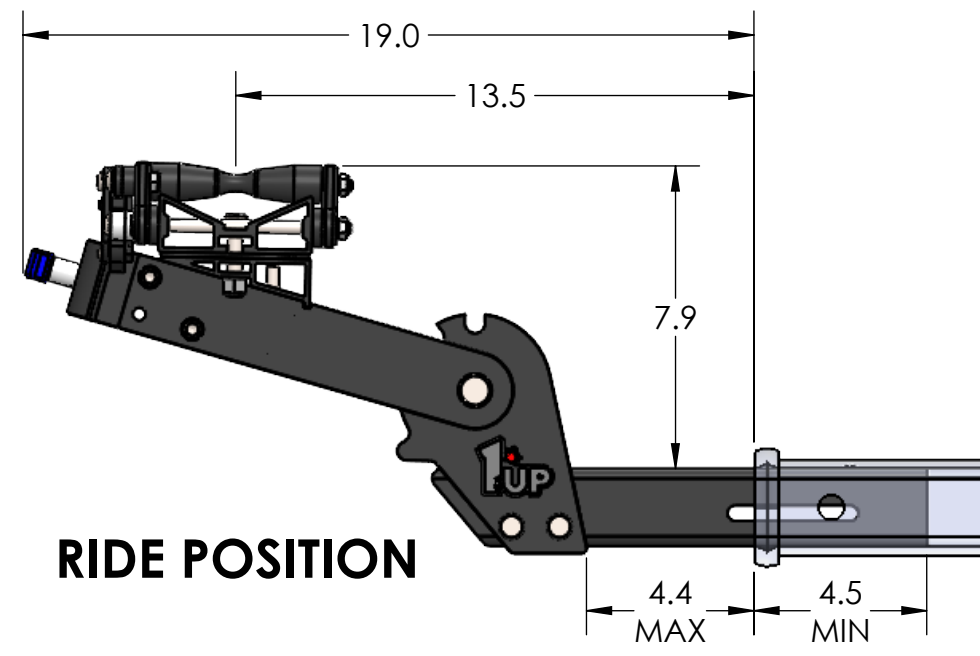

1.25" EQUIP'D SINGLE

STORAGE POSITION

RIDE POSITION

DOWN POSITION

OVERALL WIDTH

1.25" EQUIP'D SINGLE - STORAGE POSITION

BASE RACK

BASE RACK W/ ONE ADD-ON

BASE RACK W/ TWO ADD-ONS

1.25" EQUIP'D SINGLE - RIDE POSITION

1.25" EQUIP'D SINGLE - DOWN POSITION

BASE RACK W/ ONE ADD-ON

BASE RACK

BASE RACK W/ TWO ADD-ONS

2.00" EQUIP'D SINGLE

OVERALL WIDTH

2.00" EQUIP'D SINGLE - STORAGE POSITION

BASE RACK

BASE RACK W/ ONE ADD-ON

BASE RACK W/ TWO ADD-ONS

2.00" EQUIP'D SINGLE - RIDE POSITION

BASE RACK W/ ONE ADD-ON

BASE RACK

BASE RACK W/ TWO ADD-ONS

2.00" EQUIP'D SINGLE - DOWN POSITION

BASE RACK W/ ONE ADD-ON

BASE RACK

BASE RACK W/ TWO ADD-ONS

2.00" EQUIP'D DOUBLE

STORAGE POSITION

RIDE POSITION

DOWN POSITION