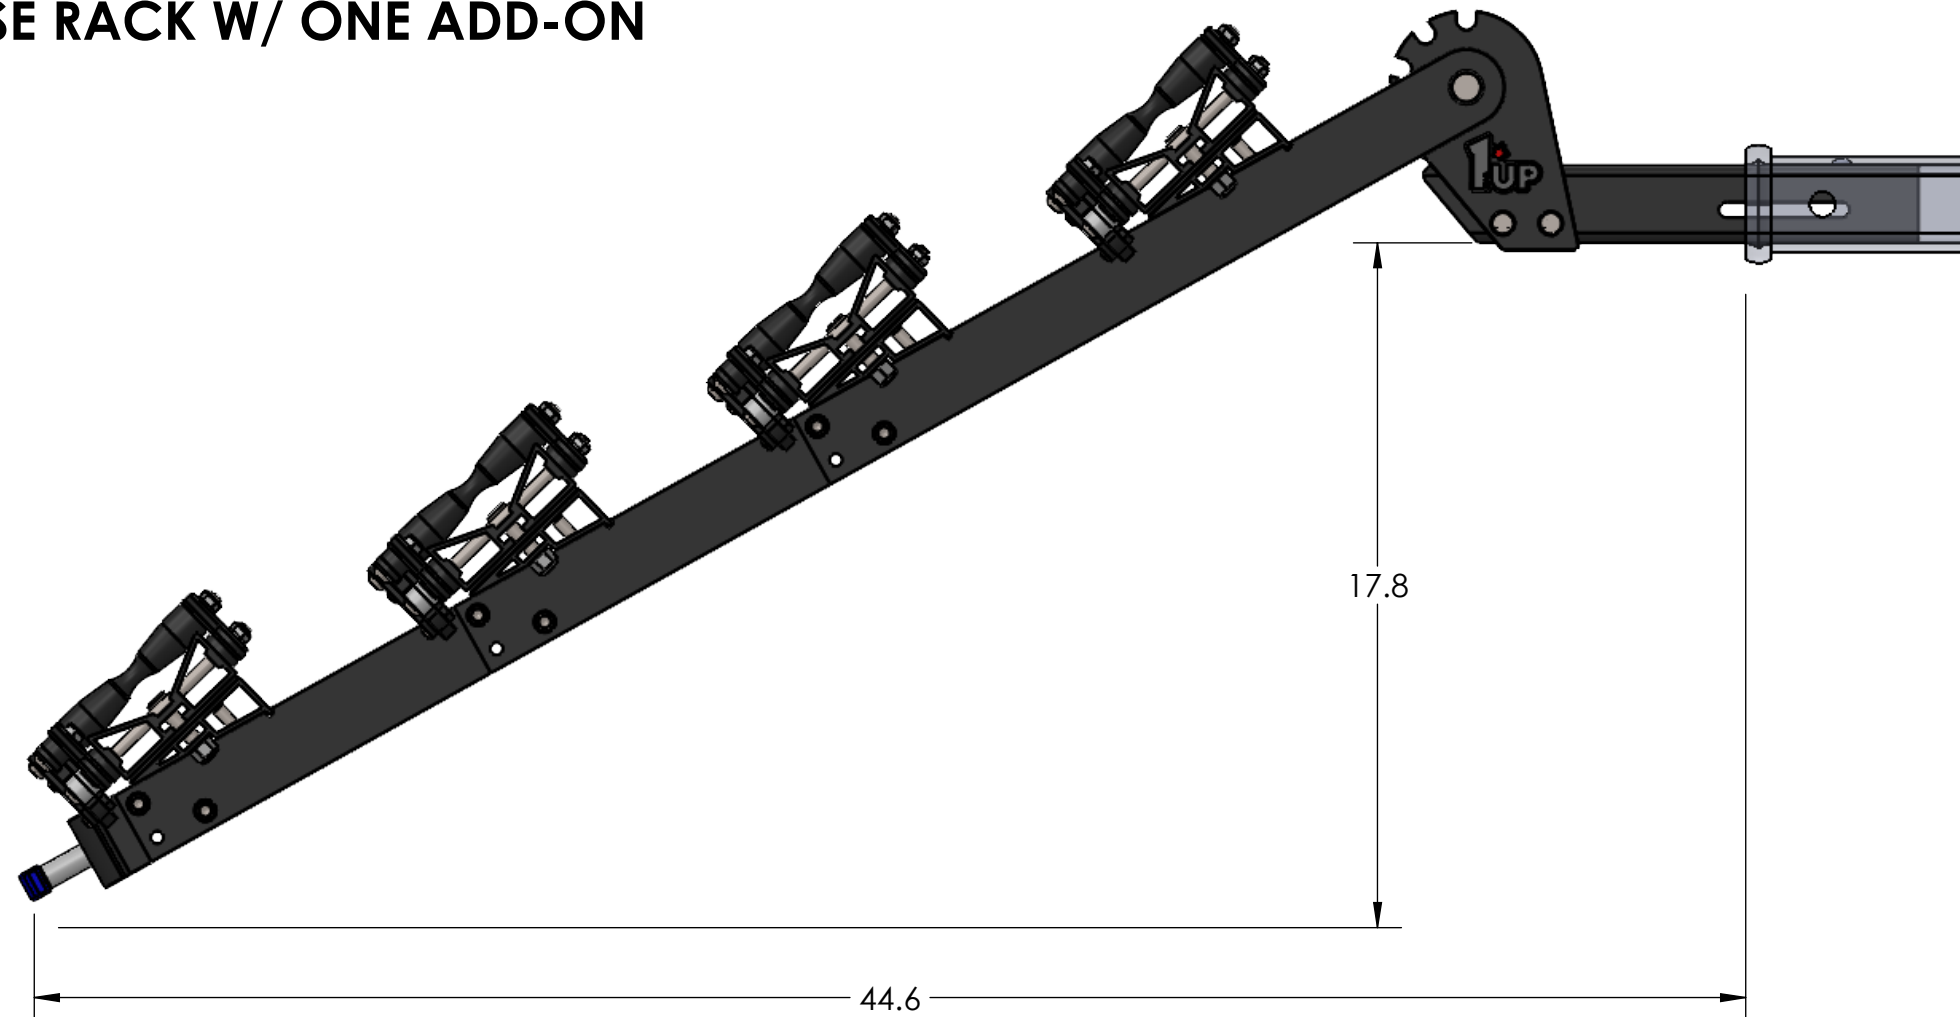

1.25" EQUIP'D SINGLE

STORAGE POSITION

RIDE POSITION

DOWN POSITION

OVERALL WIDTH

1.25" EQUIP'D SINGLE - STORAGE POSITION

BASE RACK

BASE RACK W/ ONE ADD-ON

BASE RACK W/ TWO ADD-ONS

1.25" EQUIP'D SINGLE - RIDE POSITION

1.25" EQUIP'D SINGLE - DOWN POSITION

BASE RACK W/ ONE ADD-ON

BASE RACK

BASE RACK W/ TWO ADD-ONS

2.00" EQUIP'D SINGLE

OVERALL WIDTH

OVERALL WIDTH

2.00" EQUIP'D DOUBLE - STORAGE POSITION

BASE RACK

BASE RACK W/ ONE ADD-ON

BASE RACK W/ TWO ADD-ONS

2.00" EQUIP'D DOUBLE - RIDE POSITION

BASE RACK W/ ONE ADD-ON

BASE RACK

BASE RACK W/ TWO ADD-ONS

2.00" EQUIP'D DOUBLE - DOWN POSITION

BASE RACK W/ ONE ADD-ON

BASE RACK

BASE RACK W/ TWO ADD-ONS