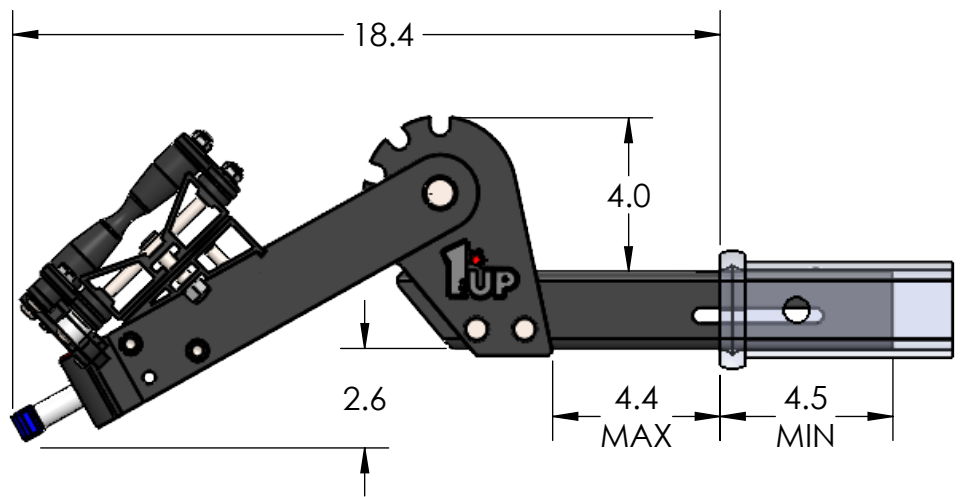

BASE RACK W/ TWO ADD-ONS

1.25" EQUIP'D SINGLE - RIDE POSITION

1.25" EQUIP'D SINGLE - DOWN POSITION

BASE RACK W/ ONE ADD-ON

BASE RACK

BASE RACK W/ TWO ADD-ONS

2.00" EQUIP'D SINGLE

OVERALL WIDTH

2.00" EQUIP'D SINGLE - STORAGE POSITION

BASE RACK

BASE RACK W/ ONE ADD-ON

BASE RACK W/ TWO ADD-ONS

2.00" EQUIP'D SINGLE - RIDE POSITION

BASE RACK W/ ONE ADD-ON

BASE RACK

BASE RACK W/ TWO ADD-ONS

2.00" EQUIP'D SINGLE - DOWN POSITION

BASE RACK W/ ONE ADD-ON

BASE RACK

BASE RACK W/ TWO ADD-ONS

2.00" EQUIP'D DOUBLE

STORAGE POSITION

RIDE POSITION

DOWN POSITION

OVERALL WIDTH

2.00" EQUIP'D DOUBLE - STORAGE POSITION

BASE RACK

BASE RACK W/ ONE ADD-ON

BASE RACK W/ TWO ADD-ONS

2.00" EQUIP'D DOUBLE - RIDE POSITION

BASE RACK W/ ONE ADD-ON

BASE RACK