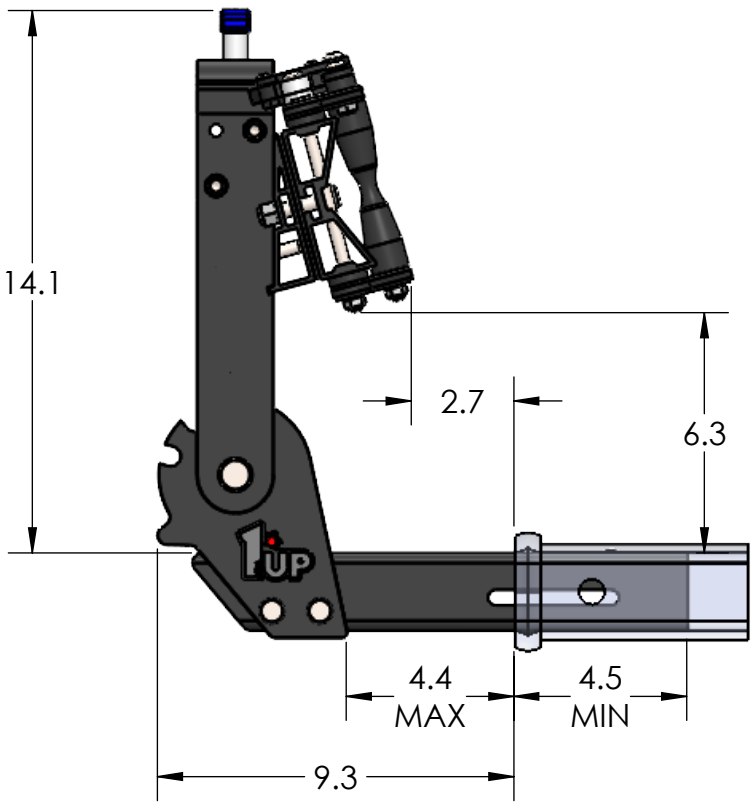

1.25" EQUIP'D SINGLE

STORAGE POSITION

RIDE POSITION

DOWN POSITION

OVERALL WIDTH

1.25" EQUIP'D SINGLE - STORAGE POSITION

BASE RACK

BASE RACK W/ ONE ADD-ON

BASE RACK W/ TWO ADD-ONS

1.25" EQUIP'D SINGLE - RIDE POSITION

1.25" EQUIP'D SINGLE - DOWN POSITION

BASE RACK W/ ONE ADD-ON

BASE RACK

BASE RACK W/ TWO ADD-ONS

2.00" EQUIP'D SINGLE

OVERALL WIDTH

2.00" EQUIP'D SINGLE - STORAGE POSITION

BASE RACK

BASE RACK W/ ONE ADD-ON

BASE RACK W/ TWO ADD-ONS

2.00" EQUIP'D SINGLE - RIDE POSITION

BASE RACK W/ ONE ADD-ON

BASE RACK

BASE RACK W/ TWO ADD-ONS

OVERALL WIDTH

2.00" EQUIP'D DOUBLE - STORAGE POSITION

BASE RACK

BASE RACK W/ ONE ADD-ON

BASE RACK W/ TWO ADD-ONS

2.00" EQUIP'D DOUBLE - RIDE POSITION

BASE RACK W/ ONE ADD-ON

BASE RACK