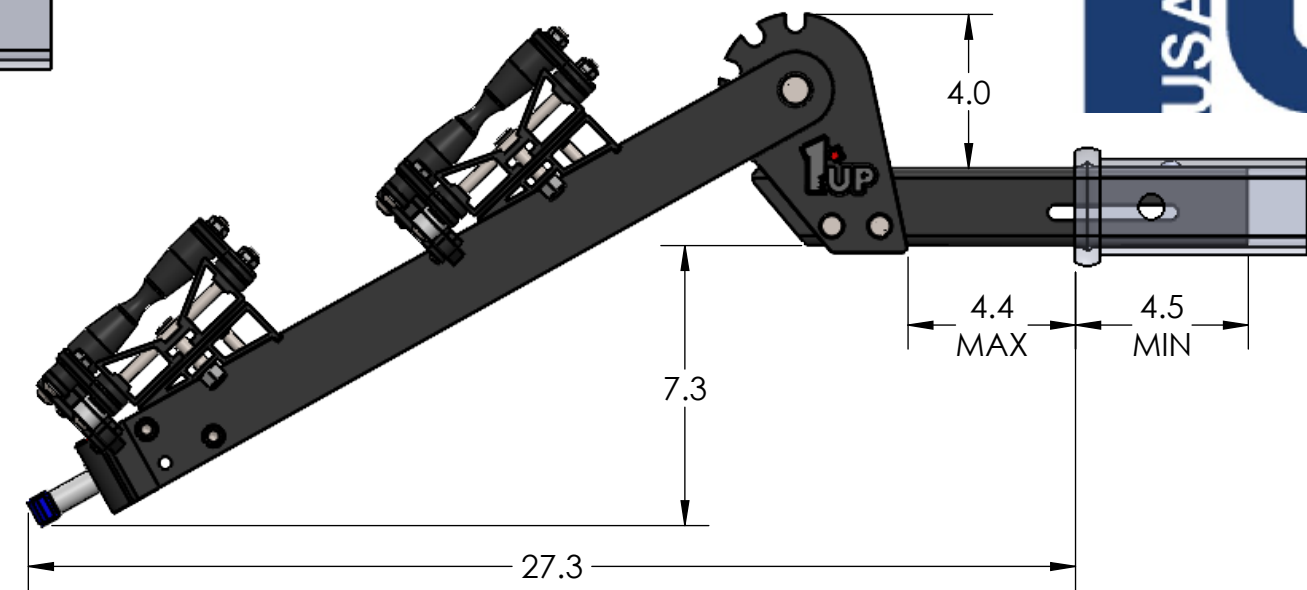

2.00" EQUIP'D DOUBLE - DOWN POSITION

BASE RACK