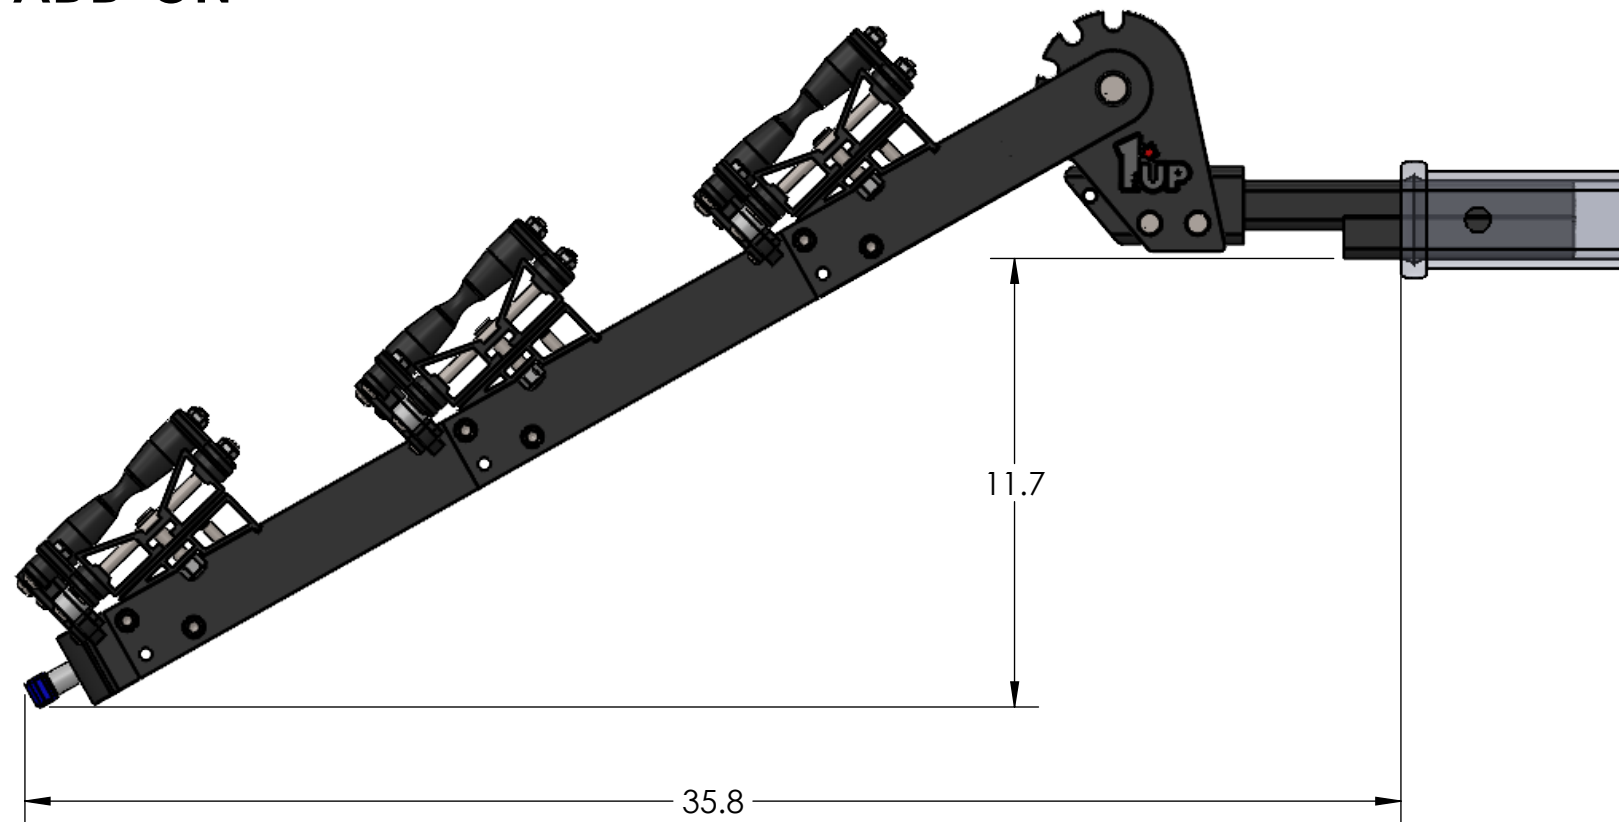

1.25" EQUIP'D SINGLE

STORAGE POSITION

RIDE POSITION

DOWN POSITION

OVERALL WIDTH

1.25" EQUIP'D SINGLE - STORAGE POSITION

BASE RACK

BASE RACK W/ ONE ADD-ON

BASE RACK W/ TWO ADD-ONS

1.25" EQUIP'D SINGLE - RIDE POSITION

1.25" EQUIP'D SINGLE - DOWN POSITION

BASE RACK W/ ONE ADD-ON

BASE RACK

BASE RACK W/ TWO ADD-ONS

2.00" EQUIP'D SINGLE

OVERALL WIDTH

2.00" EQUIP'D SINGLE - STORAGE POSITION

BASE RACK

BASE RACK W/ ONE ADD-ON

BASE RACK W/ TWO ADD-ONS

2.00" EQUIP'D SINGLE - RIDE POSITION

BASE RACK W/ ONE ADD-ON

BASE RACK

BASE RACK W/ TWO ADD-ONS

2.00" EQUIP'D SINGLE - DOWN POSITION

BASE RACK W/ ONE ADD-ON

BASE RACK

BASE RACK W/ TWO ADD-ONS

2.00" EQUIP'D DOUBLE

STORAGE POSITION

RIDE POSITION

DOWN POSITION