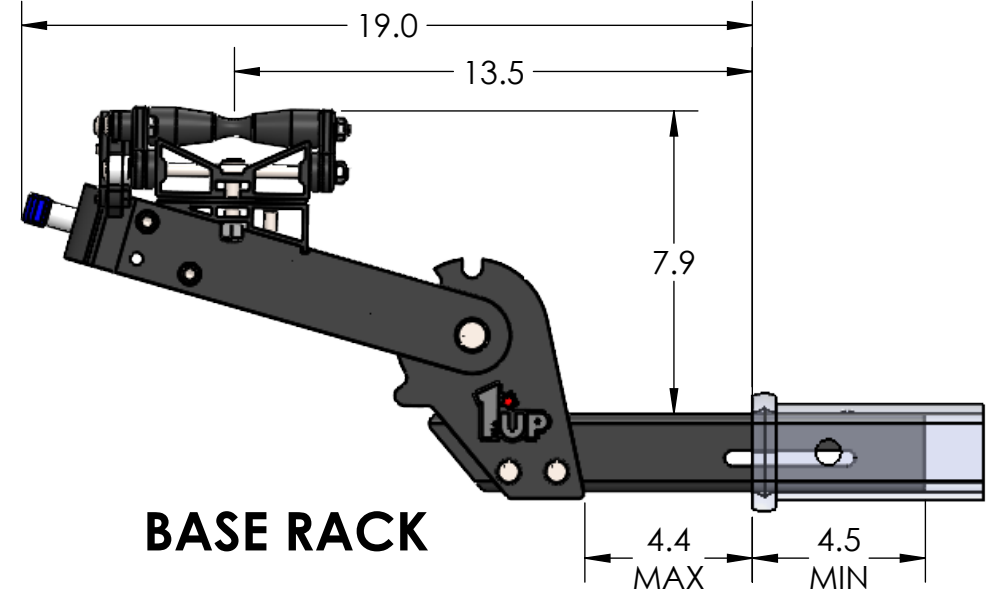

BASE RACK W/ TWO ADD-ONS

1.25" EQUIP'D SINGLE - RIDE POSITION

1.25" EQUIP'D SINGLE - DOWN POSITION

BASE RACK W/ ONE ADD-ON

BASE RACK

BASE RACK W/ TWO ADD-ONS

2.00" EQUIP'D SINGLE

OVERALL WIDTH

2.00" EQUIP'D SINGLE - STORAGE POSITION

BASE RACK

BASE RACK W/ ONE ADD-ON

BASE RACK W/ TWO ADD-ONS

2.00" EQUIP'D SINGLE - RIDE POSITION

BASE RACK W/ ONE ADD-ON

BASE RACK

BASE RACK W/ TWO ADD-ONS

2.00" EQUIP'D SINGLE - DOWN POSITION

BASE RACK W/ ONE ADD-ON

BASE RACK

BASE RACK W/ TWO ADD-ONS

2.00" EQUIP'D DOUBLE

STORAGE POSITION

RIDE POSITION

DOWN POSITION

OVERALL WIDTH

2.00" EQUIP'D DOUBLE - STORAGE POSITION

BASE RACK

BASE RACK W/ ONE ADD-ON

BASE RACK W/ TWO ADD-ONS

2.00" EQUIP'D DOUBLE - RIDE POSITION

BASE RACK W/ ONE ADD-ON

BASE RACK