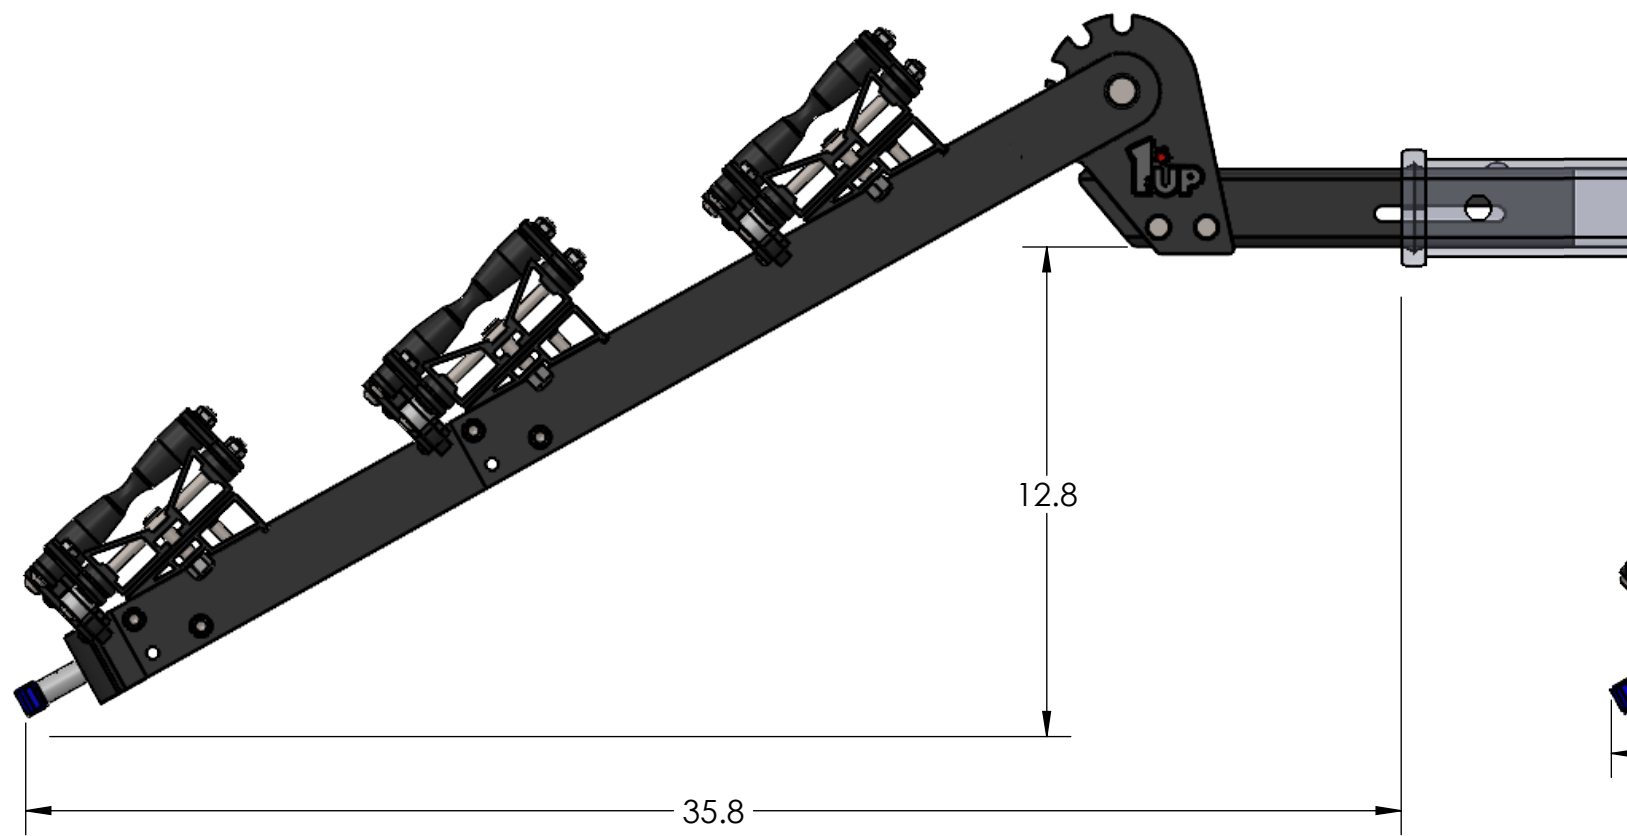

2.00" EQUIP'D DOUBLE - DOWN POSITION

BASE RACK W/ ONE ADD-ON