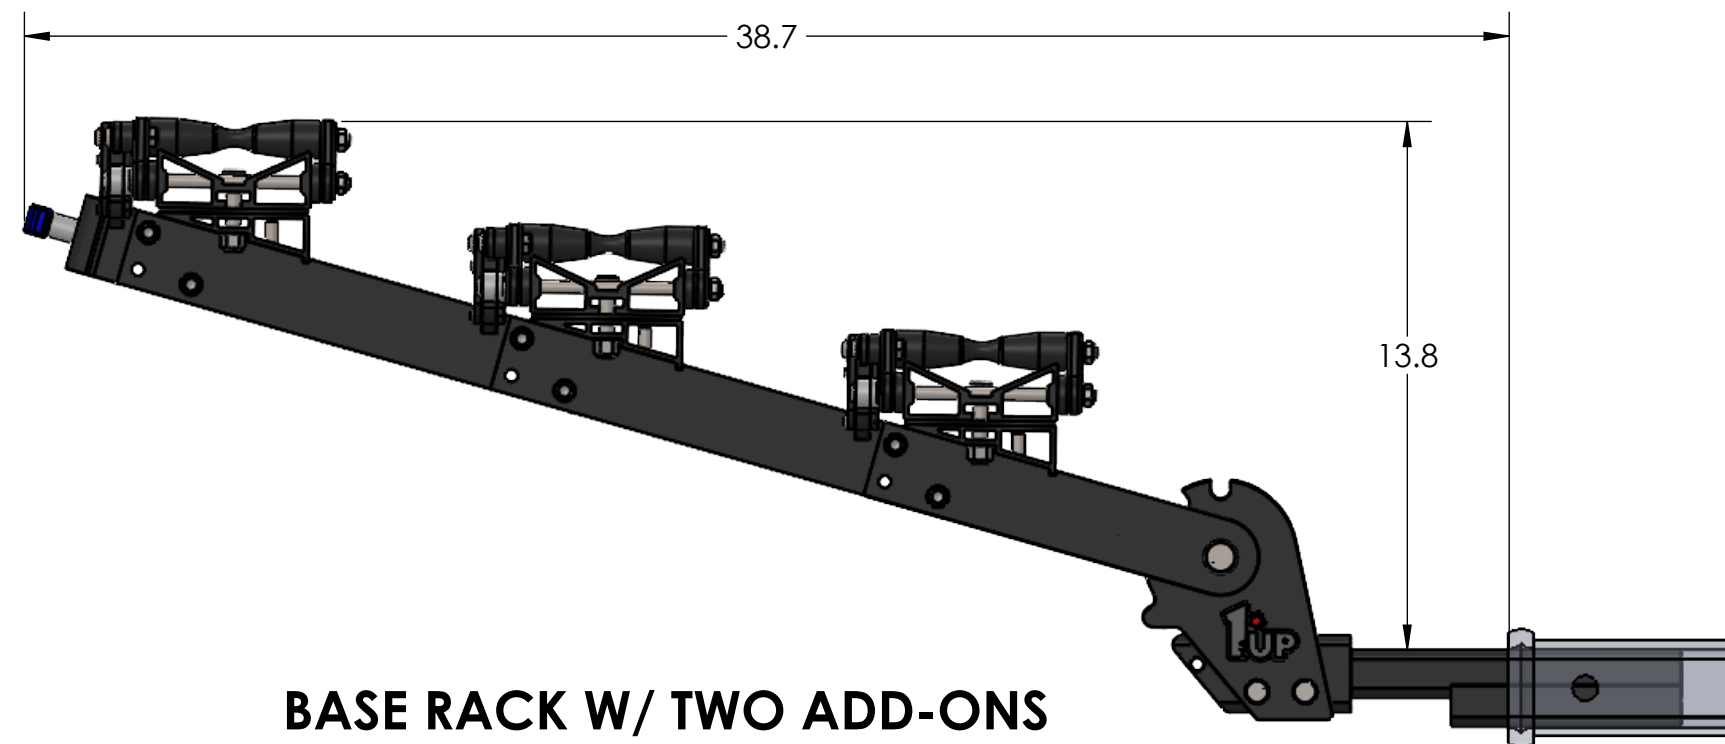

1.25" EQUIP'D SINGLE

STORAGE POSITION

RIDE POSITION

DOWN POSITION

OVERALL WIDTH

1.25" EQUIP'D SINGLE - STORAGE POSITION

BASE RACK

BASE RACK W/ ONE ADD-ON

BASE RACK W/ TWO ADD-ONS

1.25" EQUIP'D SINGLE - RIDE POSITION

1.25" EQUIP'D SINGLE - DOWN POSITION

BASE RACK W/ ONE ADD-ON

BASE RACK

BASE RACK W/ TWO ADD-ONS

2.00" EQUIP'D SINGLE

OVERALL WIDTH

2.00" EQUIP'D SINGLE - STORAGE POSITION

BASE RACK

BASE RACK W/ ONE ADD-ON

BASE RACK W/ TWO ADD-ONS

2.00" EQUIP'D SINGLE - RIDE POSITION

BASE RACK W/ ONE ADD-ON

BASE RACK

BASE RACK W/ TWO ADD-ONS

2.00" EQUIP'D SINGLE - DOWN POSITION

BASE RACK W/ ONE ADD-ON

BASE RACK

BASE RACK W/ TWO ADD-ONS

2.00" EQUIP'D DOUBLE

STORAGE POSITION

RIDE POSITION

DOWN POSITION