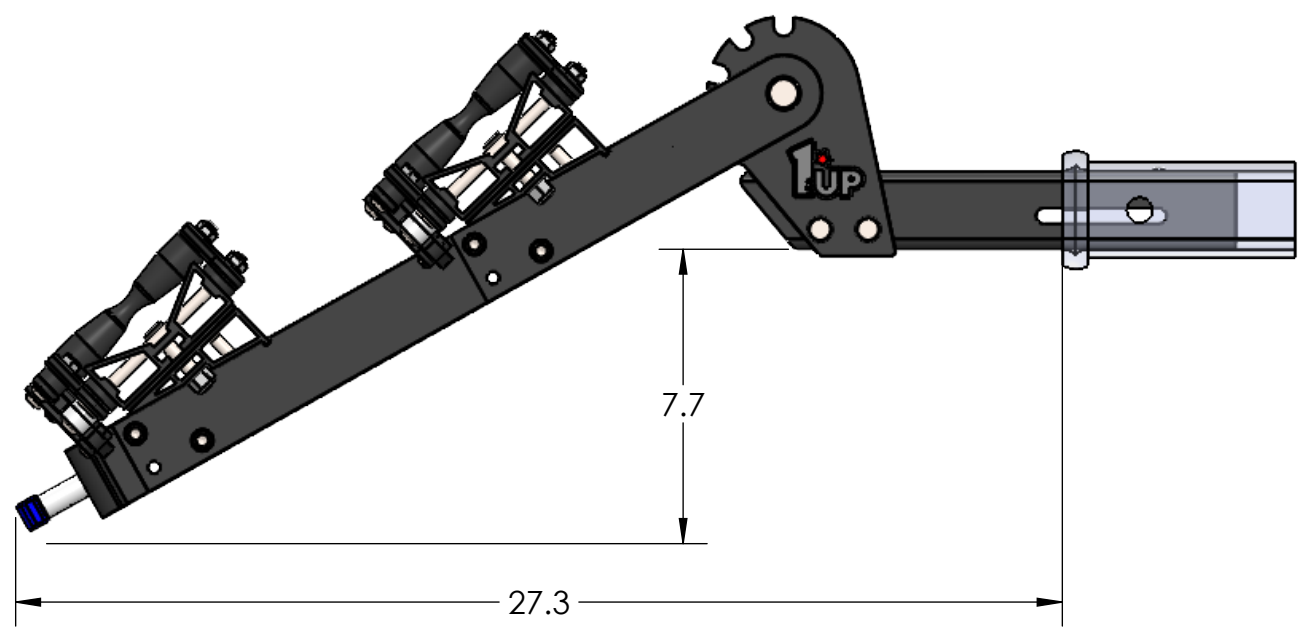

1.25" EQUIP'D SINGLE

STORAGE POSITION

RIDE POSITION

DOWN POSITION

OVERALL WIDTH

1.25" EQUIP'D SINGLE - STORAGE POSITION

BASE RACK

BASE RACK W/ ONE ADD-ON

BASE RACK W/ TWO ADD-ONS

1.25" EQUIP'D SINGLE - RIDE POSITION

1.25" EQUIP'D SINGLE - DOWN POSITION

BASE RACK W/ ONE ADD-ON

BASE RACK

BASE RACK W/ TWO ADD-ONS

2.00" EQUIP'D SINGLE

OVERALL WIDTH

2.00" EQUIP'D SINGLE - STORAGE POSITION

BASE RACK

BASE RACK W/ ONE ADD-ON

BASE RACK W/ TWO ADD-ONS

2.00" EQUIP'D SINGLE - RIDE POSITION

BASE RACK W/ ONE ADD-ON

BASE RACK

BASE RACK W/ TWO ADD-ONS

2.00" EQUIP'D SINGLE - DOWN POSITION

BASE RACK W/ ONE ADD-ON

BASE RACK

BASE RACK W/ TWO ADD-ONS

2.00" EQUIP'D DOUBLE

STORAGE POSITION

RIDE POSITION

DOWN POSITION