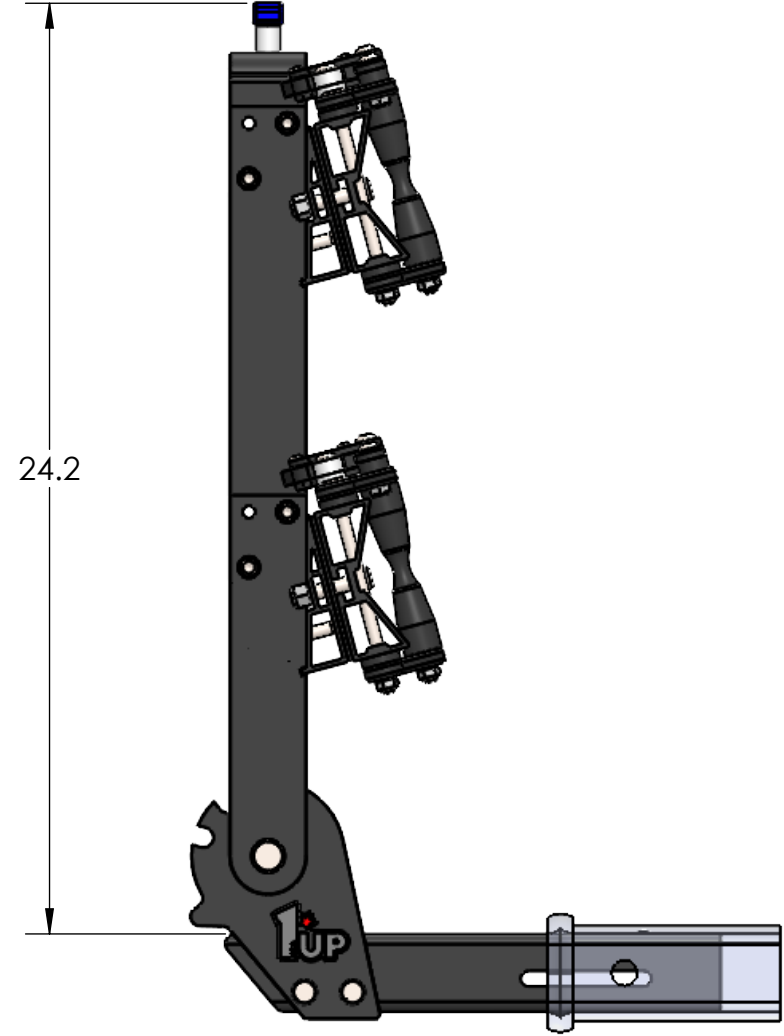

1.25" EQUIP'D SINGLE

STORAGE POSITION

RIDE POSITION

DOWN POSITION

OVERALL WIDTH

1.25" EQUIP'D SINGLE - STORAGE POSITION

BASE RACK

BASE RACK W/ ONE ADD-ON

BASE RACK W/ TWO ADD-ONS

1.25" EQUIP'D SINGLE - RIDE POSITION

1.25" EQUIP'D SINGLE - DOWN POSITION

BASE RACK W/ ONE ADD-ON

BASE RACK

BASE RACK W/ TWO ADD-ONS

2.00" EQUIP'D SINGLE

OVERALL WIDTH

2.00" EQUIP'D SINGLE - STORAGE POSITION

BASE RACK

BASE RACK W/ ONE ADD-ON

BASE RACK W/ TWO ADD-ONS

2.00" EQUIP'D SINGLE - RIDE POSITION

BASE RACK W/ ONE ADD-ON

BASE RACK

BASE RACK W/ TWO ADD-ONS

2.00" EQUIP'D SINGLE - DOWN POSITION

BASE RACK W/ ONE ADD-ON

BASE RACK

BASE RACK W/ TWO ADD-ONS

2.00" EQUIP'D DOUBLE

STORAGE POSITION

RIDE POSITION

DOWN POSITION