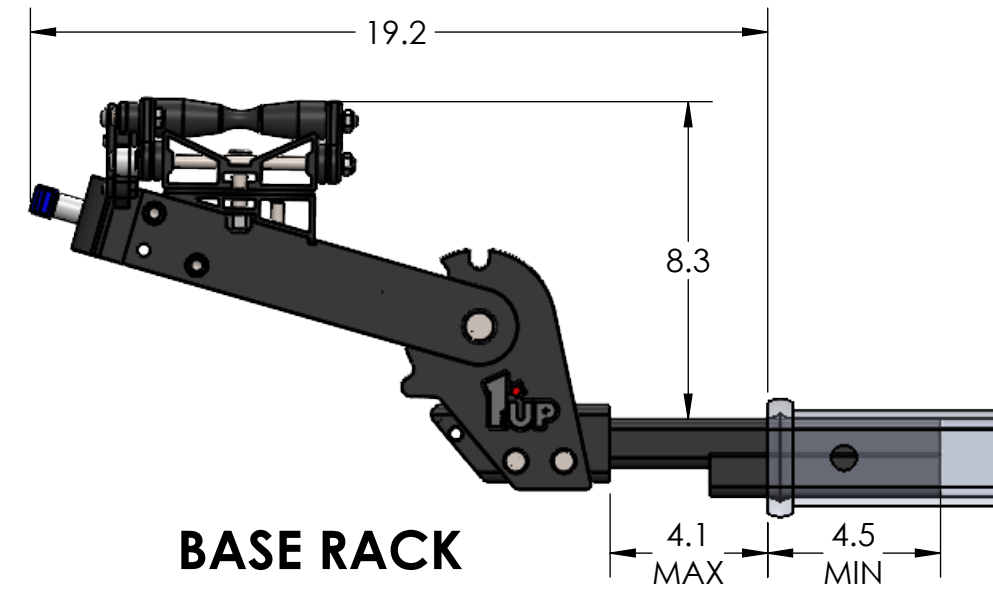

1.25" EQUIP'D SINGLE

STORAGE POSITION

RIDE POSITION

DOWN POSITION

OVERALL WIDTH

1.25" EQUIP'D SINGLE - STORAGE POSITION

BASE RACK

BASE RACK W/ ONE ADD-ON

BASE RACK W/ TWO ADD-ONS

1.25" EQUIP'D SINGLE - RIDE POSITION

1.25" EQUIP'D SINGLE - DOWN POSITION

BASE RACK W/ ONE ADD-ON

BASE RACK

BASE RACK W/ TWO ADD-ONS

2.00" EQUIP'D SINGLE

OVERALL WIDTH

2.00" EQUIP'D SINGLE - STORAGE POSITION

BASE RACK

BASE RACK W/ ONE ADD-ON

BASE RACK W/ TWO ADD-ONS

2.00" EQUIP'D SINGLE - RIDE POSITION

BASE RACK W/ ONE ADD-ON

BASE RACK

BASE RACK W/ TWO ADD-ONS

2.00" EQUIP'D SINGLE - DOWN POSITION

BASE RACK W/ ONE ADD-ON

BASE RACK

BASE RACK W/ TWO ADD-ONS

2.00" EQUIP'D DOUBLE

STORAGE POSITION

RIDE POSITION

DOWN POSITION