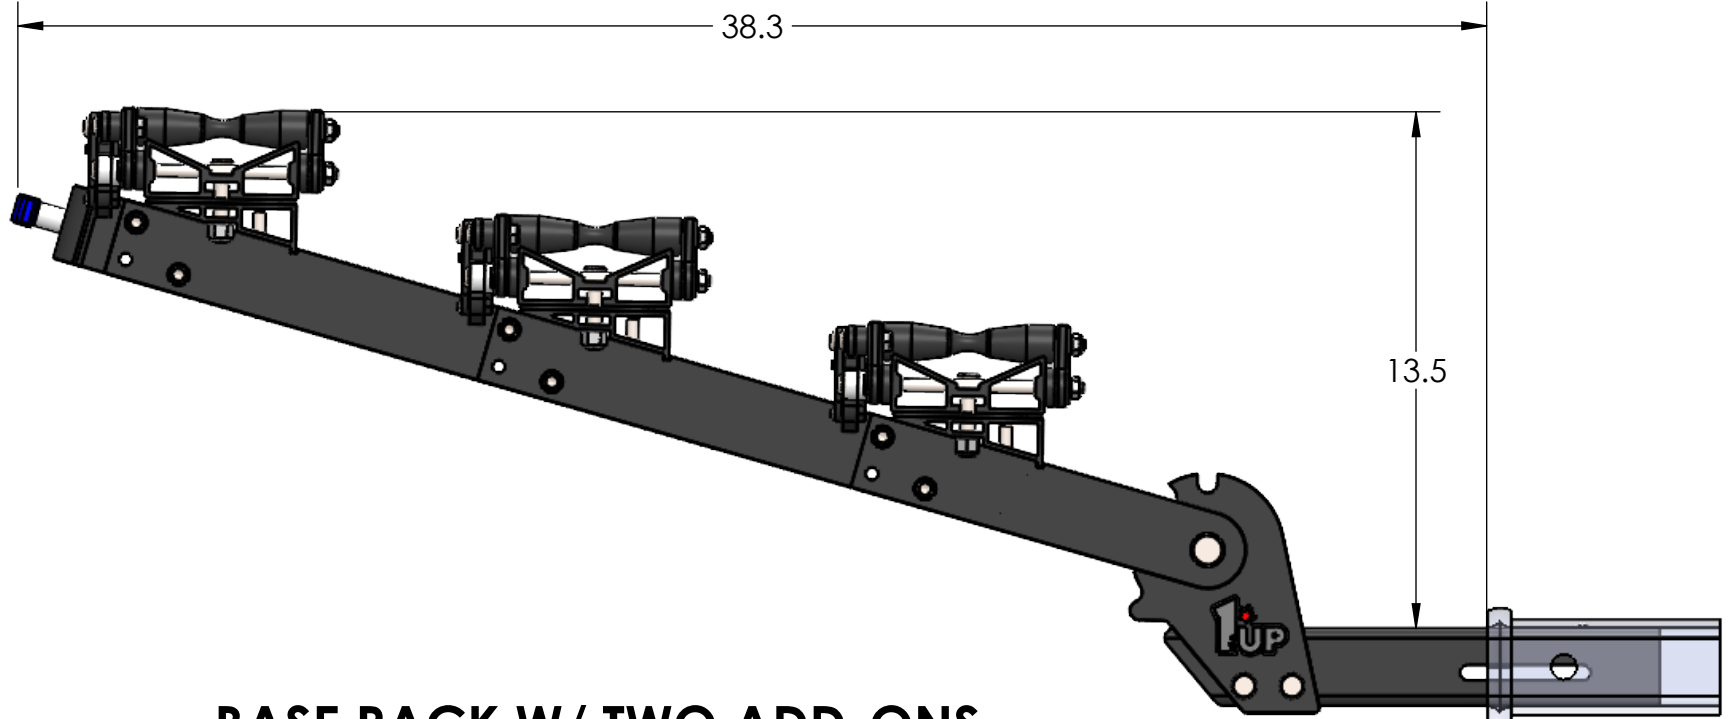

1.25" EQUIP'D SINGLE

STORAGE POSITION

RIDE POSITION

DOWN POSITION

OVERALL WIDTH

1.25" EQUIP'D SINGLE - STORAGE POSITION

BASE RACK

BASE RACK W/ ONE ADD-ON

2.00" EQUIP'D SINGLE - STORAGE POSITION

BASE RACK

BASE RACK W/ ONE ADD-ON

BASE RACK W/ TWO ADD-ONS

2.00" EQUIP'D SINGLE - RIDE POSITION

BASE RACK W/ ONE ADD-ON

BASE RACK

BASE RACK W/ TWO ADD-ONS

2.00" EQUIP'D SINGLE - DOWN POSITION

BASE RACK W/ ONE ADD-ON

BASE RACK

BASE RACK W/ TWO ADD-ONS

2.00" EQUIP'D DOUBLE

STORAGE POSITION

RIDE POSITION

DOWN POSITION

OVERALL WIDTH

2.00" EQUIP'D DOUBLE - STORAGE POSITION

BASE RACK

BASE RACK W/ ONE ADD-ON

BASE RACK W/ TWO ADD-ONS

2.00" EQUIP'D DOUBLE - RIDE POSITION

BASE RACK W/ ONE ADD-ON

BASE RACK