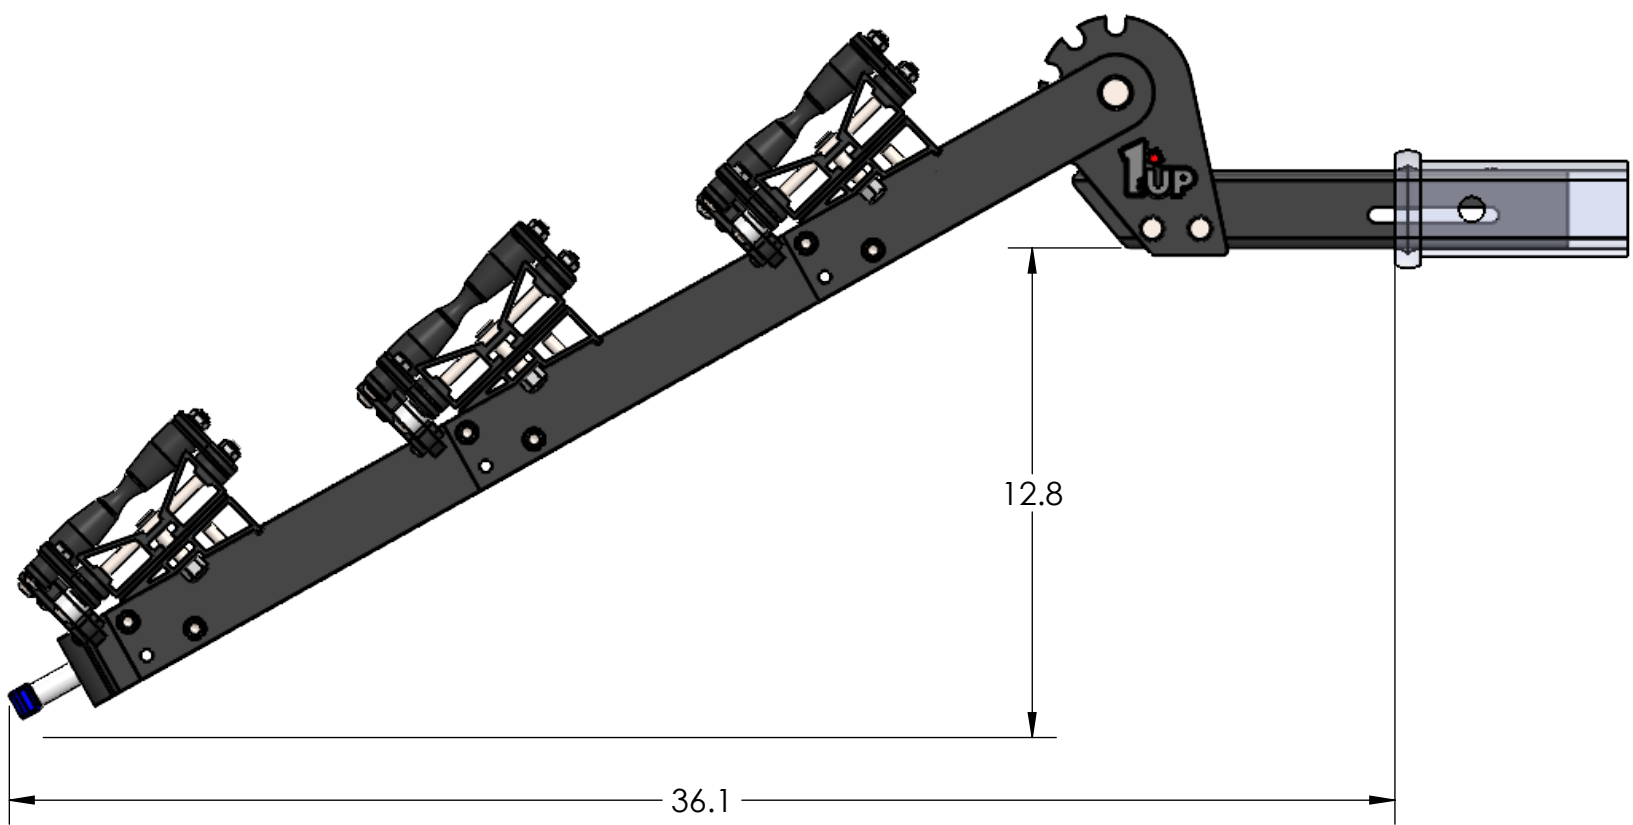

1.25" EQUIP'D SINGLE

STORAGE POSITION

RIDE POSITION

DOWN POSITION

OVERALL WIDTH

1.25" EQUIP'D SINGLE - STORAGE POSITION

BASE RACK

BASE RACK W/ ONE ADD-ON

BASE RACK W/ TWO ADD-ONS

1.25" EQUIP'D SINGLE - RIDE POSITION

1.25" EQUIP'D SINGLE - DOWN POSITION

BASE RACK W/ ONE ADD-ON

BASE RACK

BASE RACK W/ TWO ADD-ONS

2.00" EQUIP'D SINGLE

OVERALL WIDTH

2.00" EQUIP'D SINGLE - STORAGE POSITION

BASE RACK

BASE RACK W/ ONE ADD-ON

BASE RACK W/ TWO ADD-ONS

2.00" EQUIP'D SINGLE - RIDE POSITION

BASE RACK W/ ONE ADD-ON

BASE RACK

BASE RACK W/ TWO ADD-ONS

2.00" EQUIP'D SINGLE - DOWN POSITION

BASE RACK W/ ONE ADD-ON

BASE RACK

BASE RACK W/ TWO ADD-ONS

2.00" EQUIP'D DOUBLE

STORAGE POSITION

RIDE POSITION

DOWN POSITION