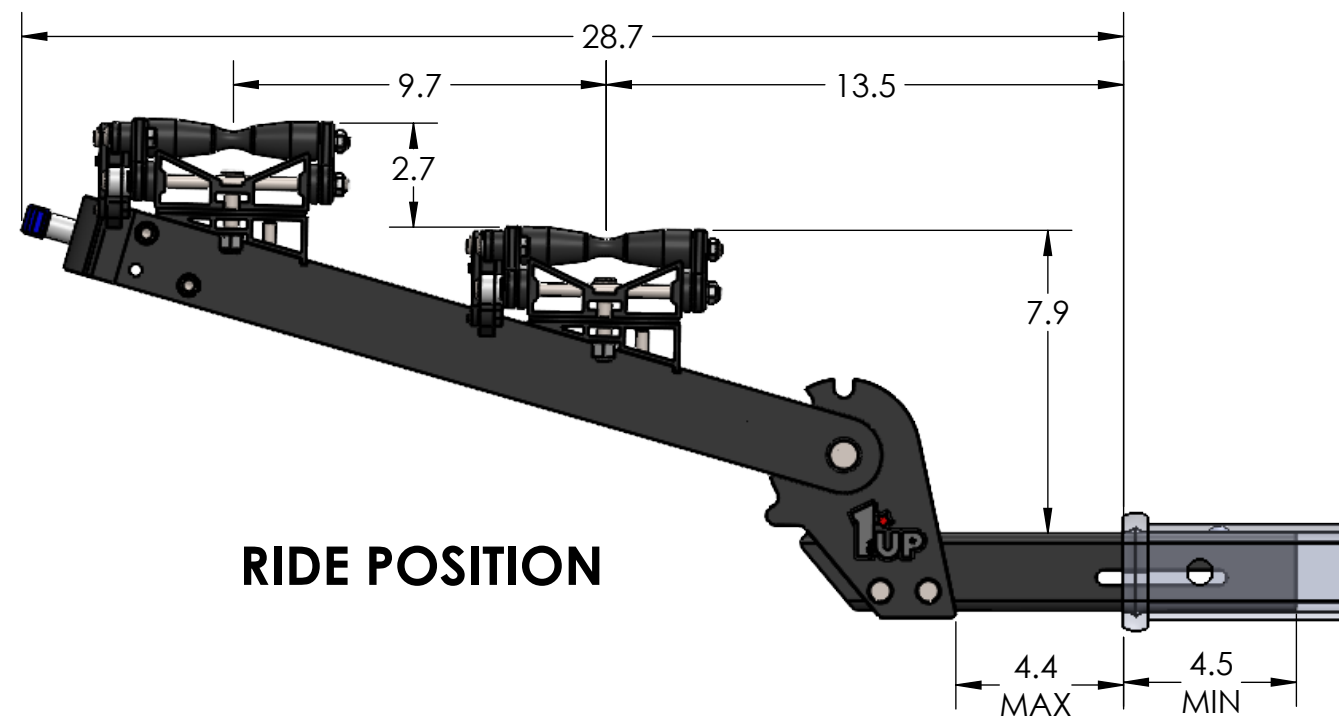

1.25" EQUIP'D SINGLE

STORAGE POSITION

RIDE POSITION

DOWN POSITION

OVERALL WIDTH

1.25" EQUIP'D SINGLE - STORAGE POSITION

BASE RACK

BASE RACK W/ ONE ADD-ON

2.00" EQUIP'D SINGLE - DOWN POSITION

BASE RACK W/ ONE ADD-ON

BASE RACK

BASE RACK W/ TWO ADD-ONS

2.00" EQUIP'D DOUBLE

STORAGE POSITION

RIDE POSITION

DOWN POSITION

OVERALL WIDTH

2.00" EQUIP'D DOUBLE - STORAGE POSITION

BASE RACK

BASE RACK W/ ONE ADD-ON

BASE RACK W/ TWO ADD-ONS

2.00" EQUIP'D DOUBLE - RIDE POSITION

BASE RACK W/ ONE ADD-ON

BASE RACK