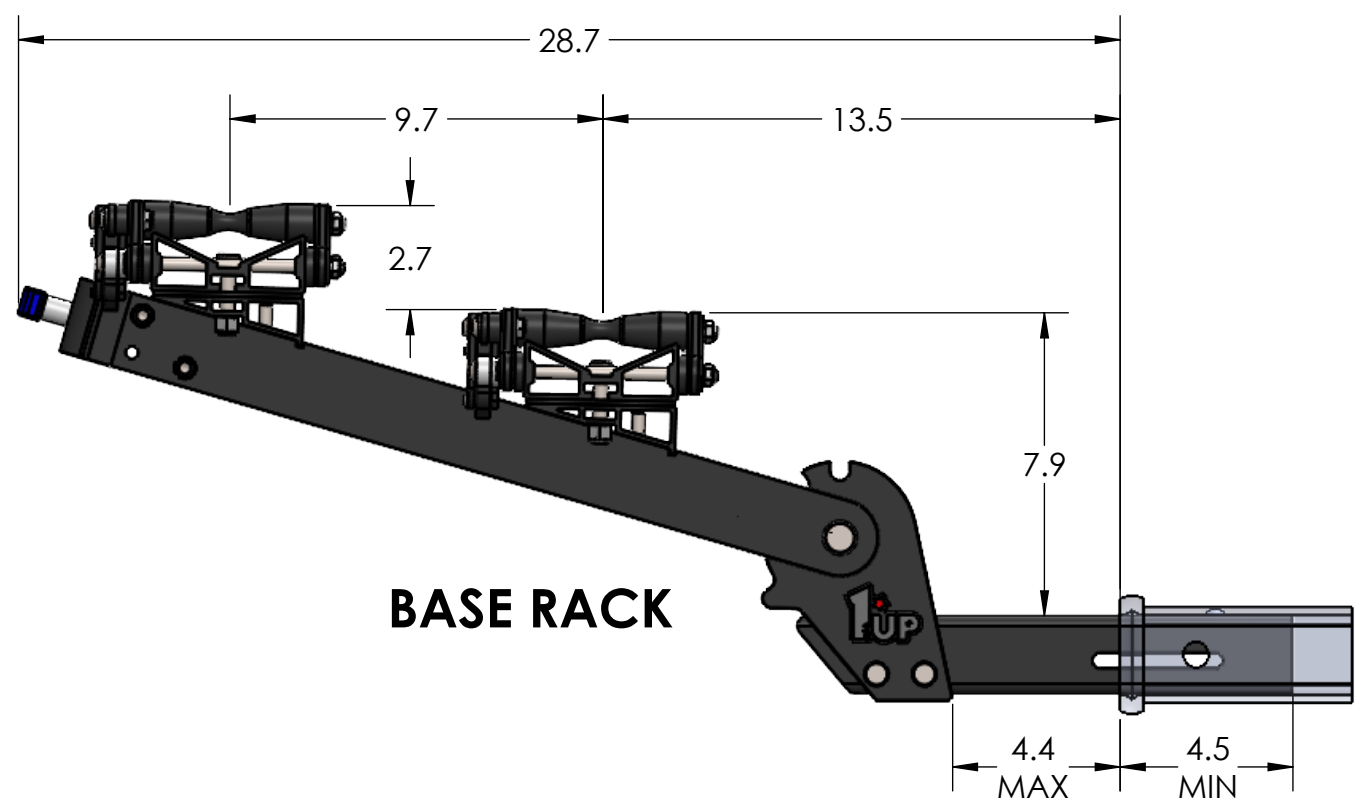

2.00" EQUIP'D SINGLE - DOWN POSITION

BASE RACK W/ ONE ADD-ON

BASE RACK

BASE RACK W/ TWO ADD-ONS

2.00" EQUIP'D DOUBLE

STORAGE POSITION

RIDE POSITION

DOWN POSITION

OVERALL WIDTH

2.00" EQUIP'D DOUBLE - STORAGE POSITION

BASE RACK

BASE RACK W/ ONE ADD-ON

BASE RACK W/ TWO ADD-ONS

2.00" EQUIP'D DOUBLE - RIDE POSITION

BASE RACK W/ ONE ADD-ON

BASE RACK