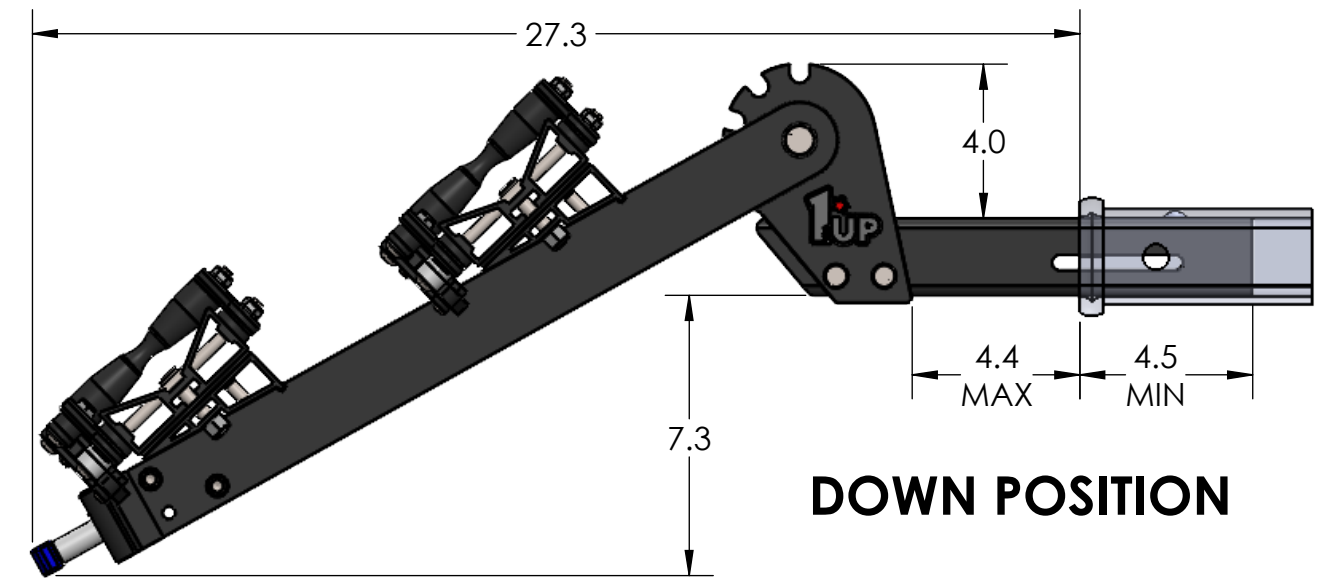

2.00" EQUIP'D SINGLE - DOWN POSITION

BASE RACK W/ ONE ADD-ON

BASE RACK

BASE RACK W/ TWO ADD-ONS

2.00" EQUIP'D DOUBLE

STORAGE POSITION

RIDE POSITION

DOWN POSITION

OVERALL WIDTH

2.00" EQUIP'D DOUBLE - STORAGE POSITION

BASE RACK

BASE RACK W/ ONE ADD-ON

BASE RACK W/ TWO ADD-ONS

2.00" EQUIP'D DOUBLE - RIDE POSITION

BASE RACK W/ ONE ADD-ON

BASE RACK