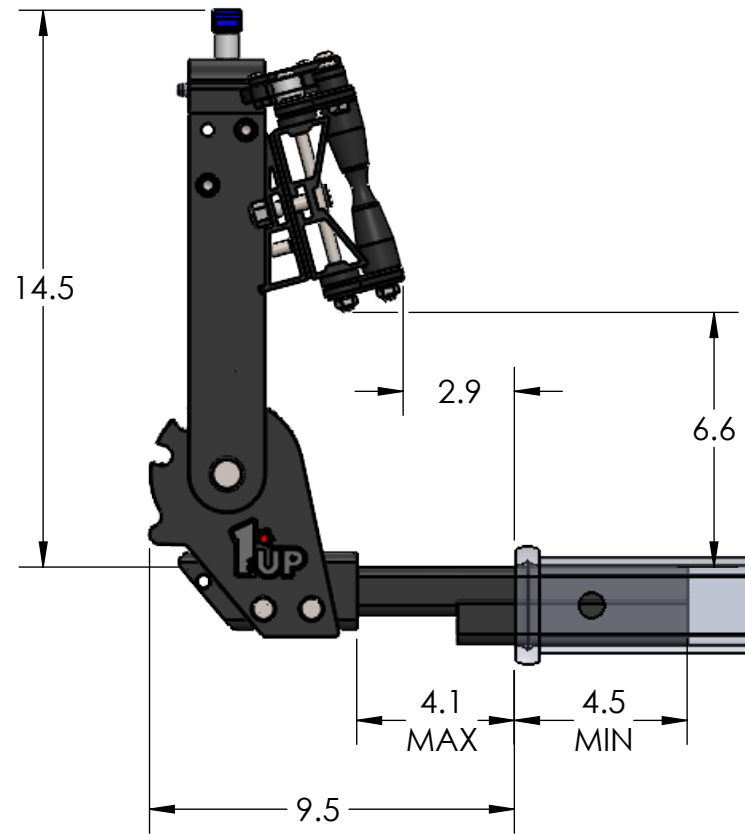

1.25" EQUIP'D SINGLE

STORAGE POSITION

RIDE POSITION

DOWN POSITION

OVERALL WIDTH

1.25" EQUIP'D SINGLE - STORAGE POSITION

BASE RACK

BASE RACK W/ ONE ADD-ON

BASE RACK W/ TWO ADD-ONS

1.25" EQUIP'D SINGLE - RIDE POSITION

1.25" EQUIP'D SINGLE - DOWN POSITION

BASE RACK W/ ONE ADD-ON

BASE RACK

BASE RACK W/ TWO ADD-ONS

2.00" EQUIP'D SINGLE

OVERALL WIDTH

2.00" EQUIP'D SINGLE - STORAGE POSITION

BASE RACK

BASE RACK W/ ONE ADD-ON

BASE RACK W/ TWO ADD-ONS

2.00" EQUIP'D SINGLE - RIDE POSITION

BASE RACK W/ ONE ADD-ON

BASE RACK

BASE RACK W/ TWO ADD-ONS

OVERALL WIDTH

2.00" EQUIP'D DOUBLE - STORAGE POSITION

BASE RACK

BASE RACK W/ ONE ADD-ON

BASE RACK W/ TWO ADD-ONS

2.00" EQUIP'D DOUBLE - RIDE POSITION

BASE RACK W/ ONE ADD-ON

BASE RACK