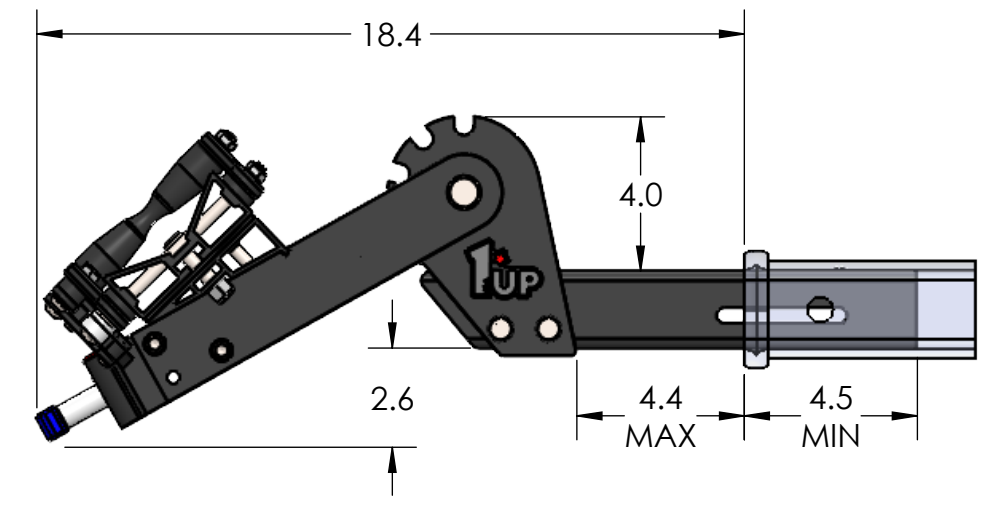

1.25" EQUIP'D SINGLE

STORAGE POSITION

RIDE POSITION

DOWN POSITION

OVERALL WIDTH

1.25" EQUIP'D SINGLE - STORAGE POSITION

BASE RACK

BASE RACK W/ ONE ADD-ON

BASE RACK W/ TWO ADD-ONS

1.25" EQUIP'D SINGLE - RIDE POSITION

1.25" EQUIP'D SINGLE - DOWN POSITION

BASE RACK W/ ONE ADD-ON

BASE RACK

BASE RACK W/ TWO ADD-ONS

2.00" EQUIP'D SINGLE

OVERALL WIDTH

2.00" EQUIP'D SINGLE - STORAGE POSITION

BASE RACK

BASE RACK W/ ONE ADD-ON

BASE RACK W/ TWO ADD-ONS

2.00" EQUIP'D SINGLE - RIDE POSITION

BASE RACK W/ ONE ADD-ON

BASE RACK

BASE RACK W/ TWO ADD-ONS

2.00" EQUIP'D SINGLE - DOWN POSITION

BASE RACK W/ ONE ADD-ON

BASE RACK

BASE RACK W/ TWO ADD-ONS

2.00" EQUIP'D DOUBLE

STORAGE POSITION

RIDE POSITION

DOWN POSITION