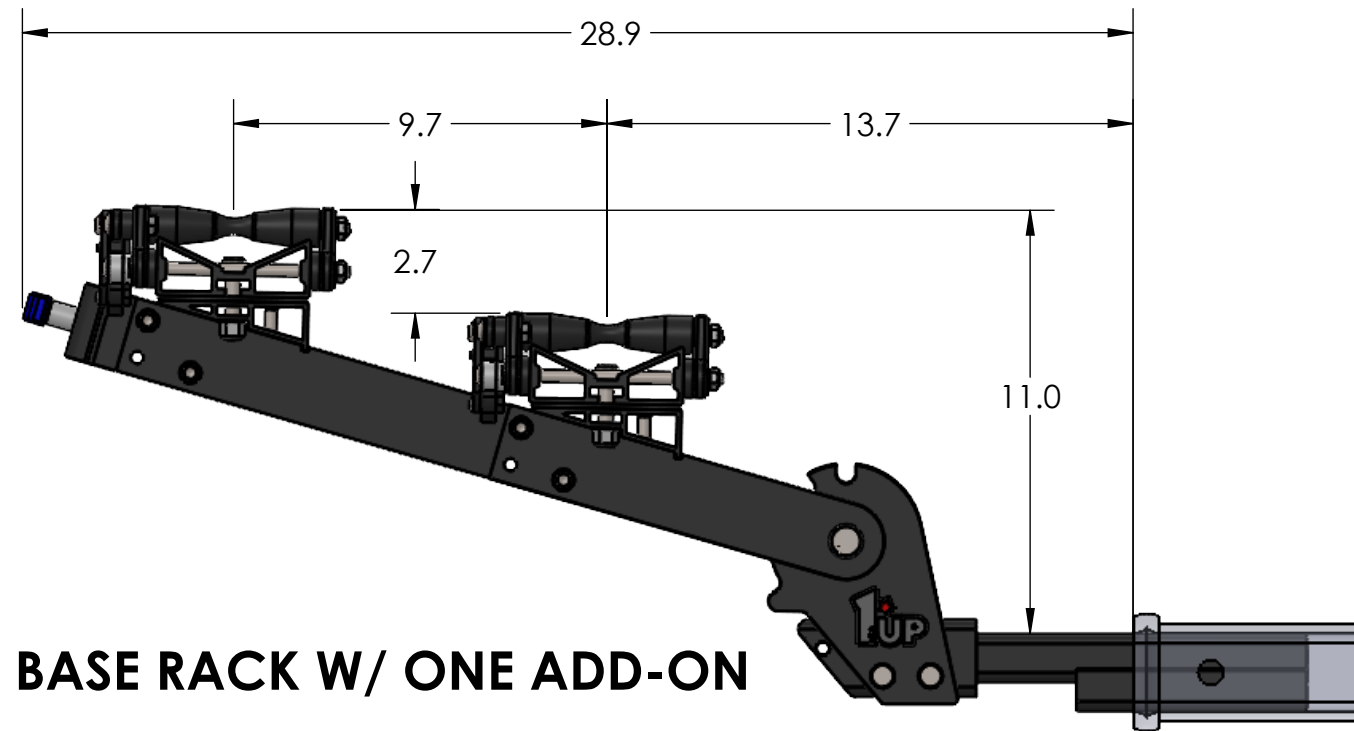

1.25" EQUIP'D SINGLE

STORAGE POSITION

RIDE POSITION

DOWN POSITION

OVERALL WIDTH

1.25" EQUIP'D SINGLE - STORAGE POSITION

BASE RACK

BASE RACK W/ ONE ADD-ON

BASE RACK W/ TWO ADD-ONS

1.25" EQUIP'D SINGLE - RIDE POSITION

1.25" EQUIP'D SINGLE - DOWN POSITION

BASE RACK W/ ONE ADD-ON

BASE RACK

BASE RACK W/ TWO ADD-ONS

2.00" EQUIP'D SINGLE

OVERALL WIDTH

2.00" EQUIP'D SINGLE - STORAGE POSITION

BASE RACK

BASE RACK W/ ONE ADD-ON

BASE RACK W/ TWO ADD-ONS

2.00" EQUIP'D SINGLE - RIDE POSITION

BASE RACK W/ ONE ADD-ON

BASE RACK

BASE RACK W/ TWO ADD-ONS

2.00" EQUIP'D SINGLE - DOWN POSITION

BASE RACK W/ ONE ADD-ON

BASE RACK

BASE RACK W/ TWO ADD-ONS

2.00" EQUIP'D DOUBLE

STORAGE POSITION

RIDE POSITION

DOWN POSITION