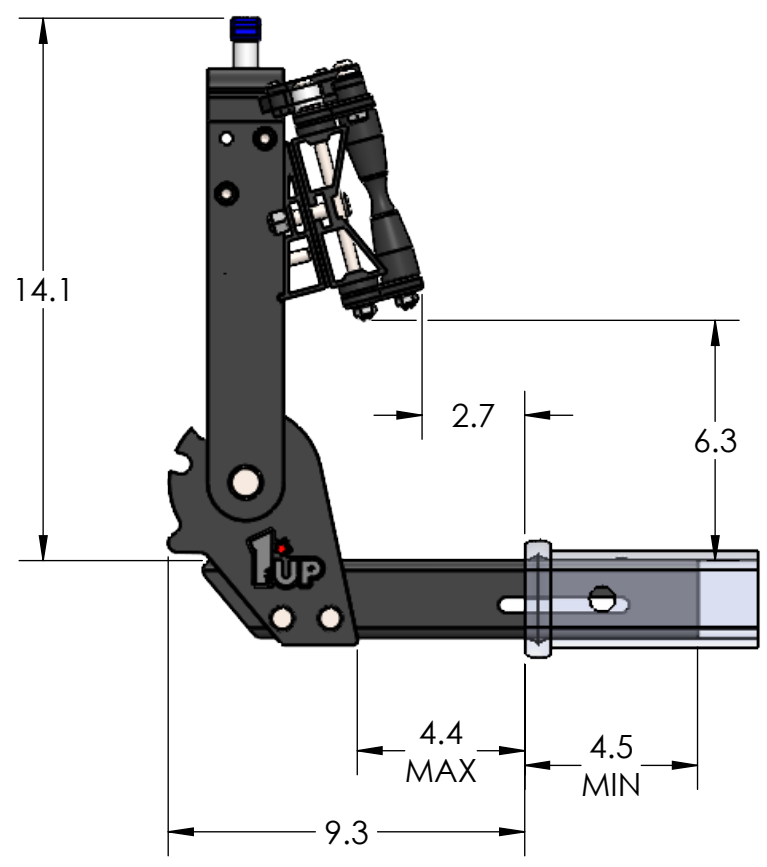

1.25" EQUIP'D SINGLE

STORAGE POSITION

RIDE POSITION

DOWN POSITION

OVERALL WIDTH

1.25" EQUIP'D SINGLE - STORAGE POSITION

BASE RACK

BASE RACK W/ ONE ADD-ON

BASE RACK W/ TWO ADD-ONS

1.25" EQUIP'D SINGLE - RIDE POSITION

1.25" EQUIP'D SINGLE - DOWN POSITION

BASE RACK W/ ONE ADD-ON

BASE RACK

BASE RACK W/ TWO ADD-ONS

2.00" EQUIP'D SINGLE

OVERALL WIDTH

2.00" EQUIP'D SINGLE - STORAGE POSITION

BASE RACK

BASE RACK W/ ONE ADD-ON

BASE RACK W/ TWO ADD-ONS

2.00" EQUIP'D SINGLE - RIDE POSITION

BASE RACK W/ ONE ADD-ON

BASE RACK

BASE RACK W/ TWO ADD-ONS

2.00" EQUIP'D SINGLE - DOWN POSITION

BASE RACK W/ ONE ADD-ON

BASE RACK

BASE RACK W/ TWO ADD-ONS

2.00" EQUIP'D DOUBLE

STORAGE POSITION

RIDE POSITION

DOWN POSITION