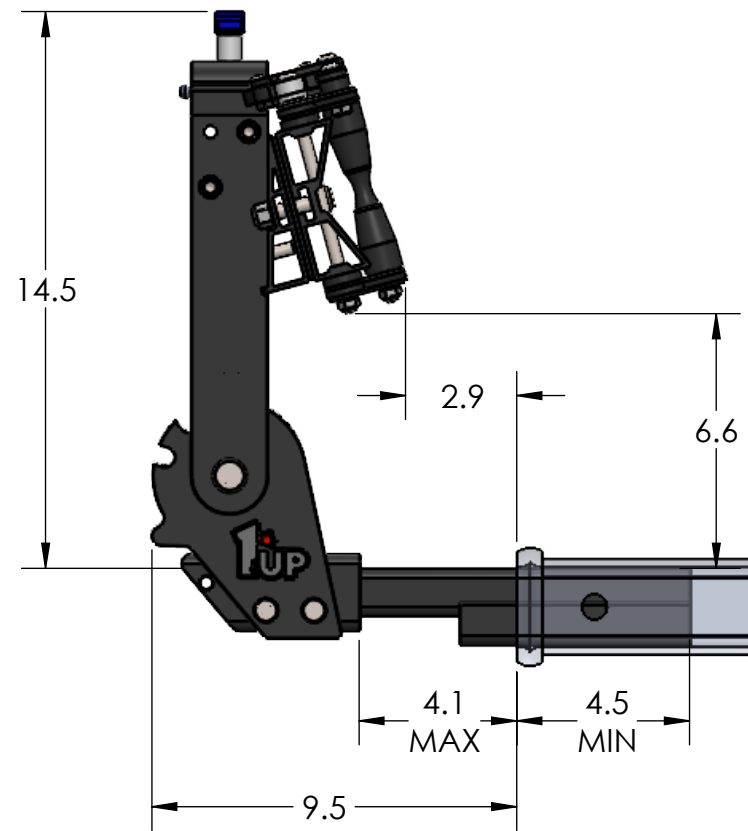

1.25" EQUIP'D SINGLE

STORAGE POSITION

RIDE POSITION

DOWN POSITION

OVERALL WIDTH

1.25" EQUIP'D SINGLE - STORAGE POSITION

BASE RACK

BASE RACK W/ ONE ADD-ON

BASE RACK W/ TWO ADD-ONS

1.25" EQUIP'D SINGLE - RIDE POSITION

1.25" EQUIP'D SINGLE - DOWN POSITION

BASE RACK W/ ONE ADD-ON

BASE RACK

BASE RACK W/ TWO ADD-ONS

2.00" EQUIP'D SINGLE

OVERALL WIDTH

2.00" EQUIP'D SINGLE - STORAGE POSITION

BASE RACK

BASE RACK W/ ONE ADD-ON

BASE RACK W/ TWO ADD-ONS

2.00" EQUIP'D SINGLE - RIDE POSITION

BASE RACK W/ ONE ADD-ON

BASE RACK

BASE RACK W/ TWO ADD-ONS

OVERALL WIDTH

2.00" EQUIP'D DOUBLE - STORAGE POSITION

BASE RACK

BASE RACK W/ ONE ADD-ON

BASE RACK W/ TWO ADD-ONS

2.00" EQUIP'D DOUBLE - RIDE POSITION

BASE RACK W/ ONE ADD-ON

BASE RACK