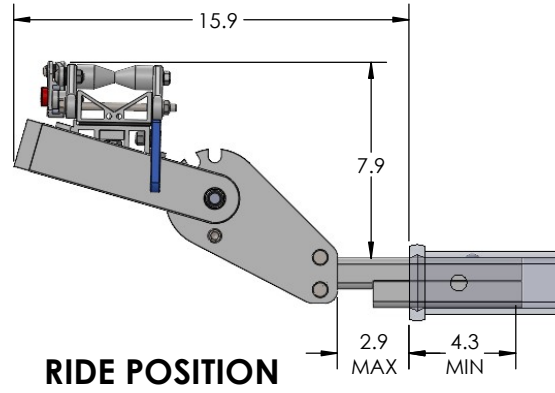

1.25" ELLIPTIGO SINGLE

RIDE POSITION

STORAGE POSITION

DOWN POSITION

OVERALL WIDTH

1.25" ELLIPTIGO SINGLE - STORAGE POSITION

BASE RACK

BASE RACK W/ ONE ADD-ON

1.25" ELLIPTIGO SINGLE - RIDE POSITION

BASE RACK

BASE RACK W/ ONE ADD-ON

1.25" ELLIPTIGO SINGLE - DOWN POSITION

BASE RACK

BASE RACK W/ ONE ADD-ON

2" ELLIPTIGO SINGLE

RIDE POSITION

DOWN POSITION

STORAGE POSITION

OVERALL WIDTH

2" ELLIPTIGO SINGLE - STORAGE POSITION

BASE RACK

BASE RACK W/ ONE ADD-ON

BASE RACK W/ TWO ADD-ONS

2" ELLIPTIGO SINGLE - RIDE POSITION