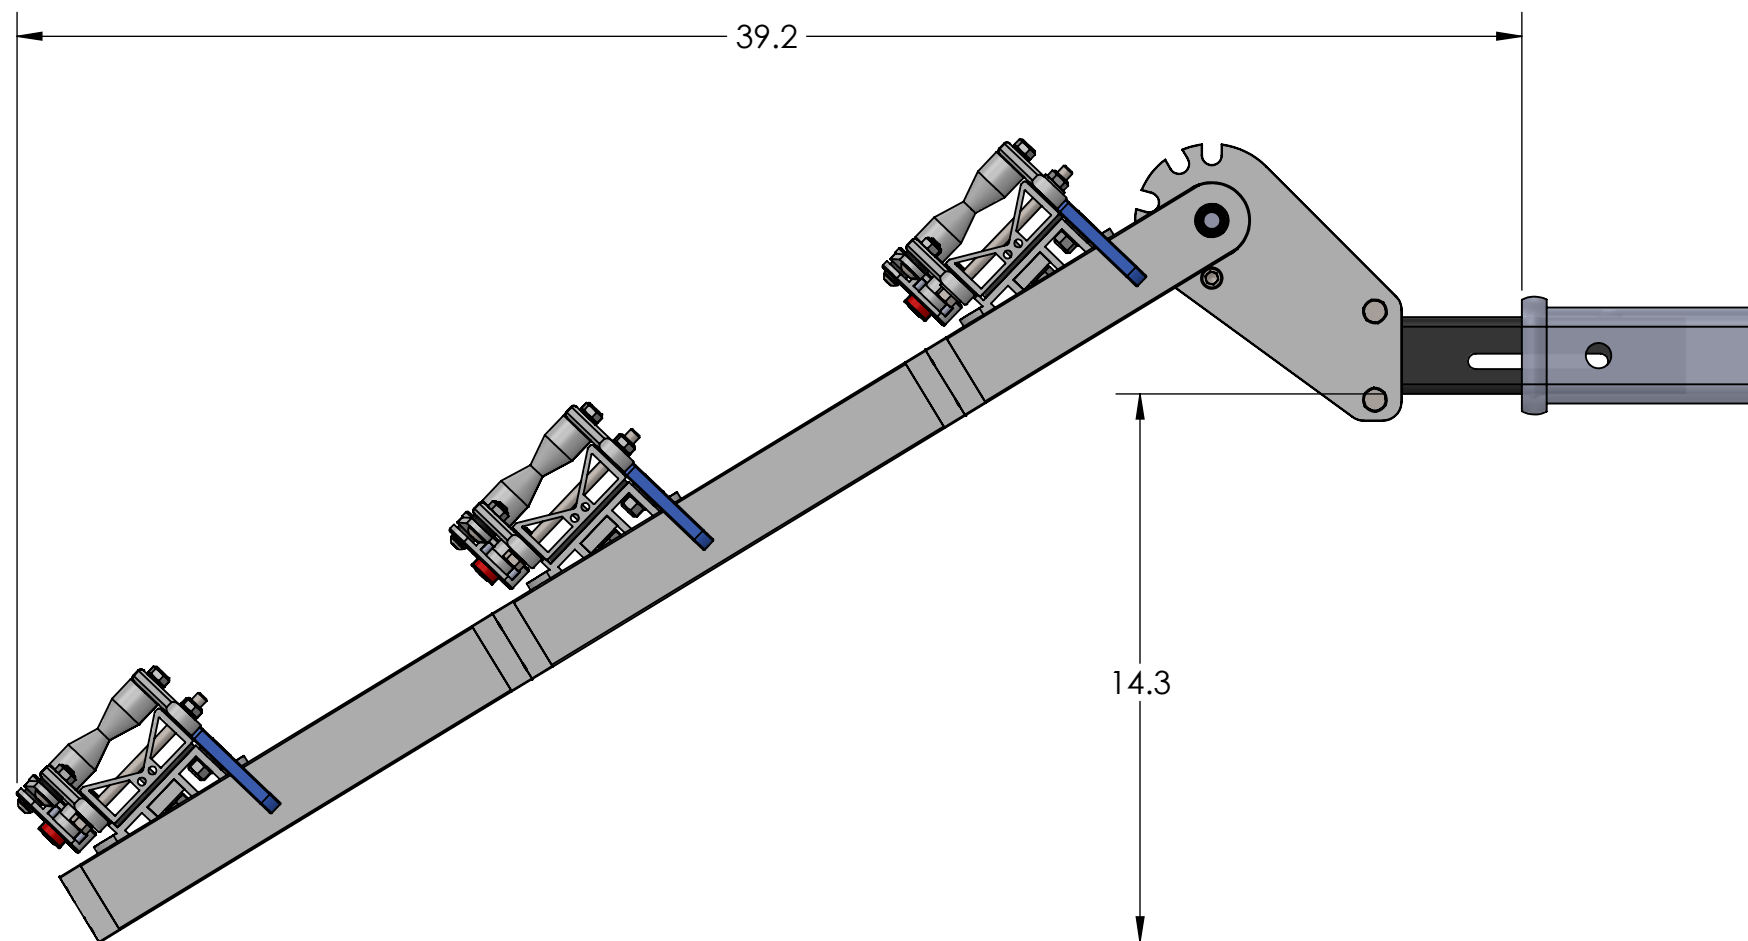

1.25" ELLIPTIGO SINGLE

RIDE POSITION

STORAGE POSITION

DOWN POSITION

OVERALL WIDTH

1.25" ELLIPTIGO SINGLE - STORAGE POSITION

BASE RACK

BASE RACK W/ ONE ADD-ON

BASE RACK W/ TWO ADD-ONS

BASE RACK

BASE RACK W/ ONE ADD-ON

2" ELLIPTIGO SINGLE - DOWN POSITION

BASE RACK W/ TWO ADD-ONS

BASE RACK

BASE RACK W/ ONE ADD-ON