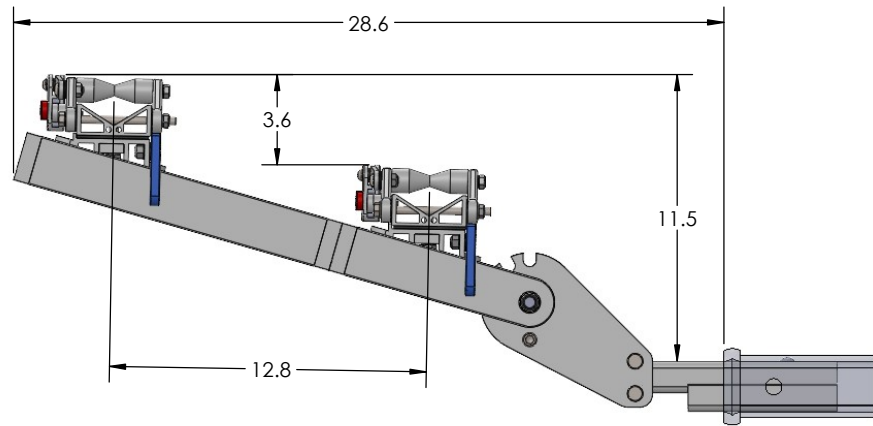

1.25" ELLIPTIGO SINGLE

RIDE POSITION

STORAGE POSITION

DOWN POSITION

OVERALL WIDTH

1.25" ELLIPTIGO SINGLE - STORAGE POSITION

BASE RACK

BASE RACK W/ ONE ADD-ON

1.25" ELLIPTIGO SINGLE - RIDE POSITION

BASE RACK

BASE RACK W/ ONE ADD-ON

1.25" ELLIPTIGO SINGLE - DOWN POSITION

BASE RACK

BASE RACK W/ ONE ADD-ON

2" ELLIPTIGO SINGLE

RIDE POSITION

DOWN POSITION

STORAGE POSITION

OVERALL WIDTH

2" ELLIPTIGO SINGLE - STORAGE POSITION

BASE RACK

BASE RACK W/ ONE ADD-ON

BASE RACK W/ TWO ADD-ONS

2" ELLIPTIGO SINGLE - RIDE POSITION