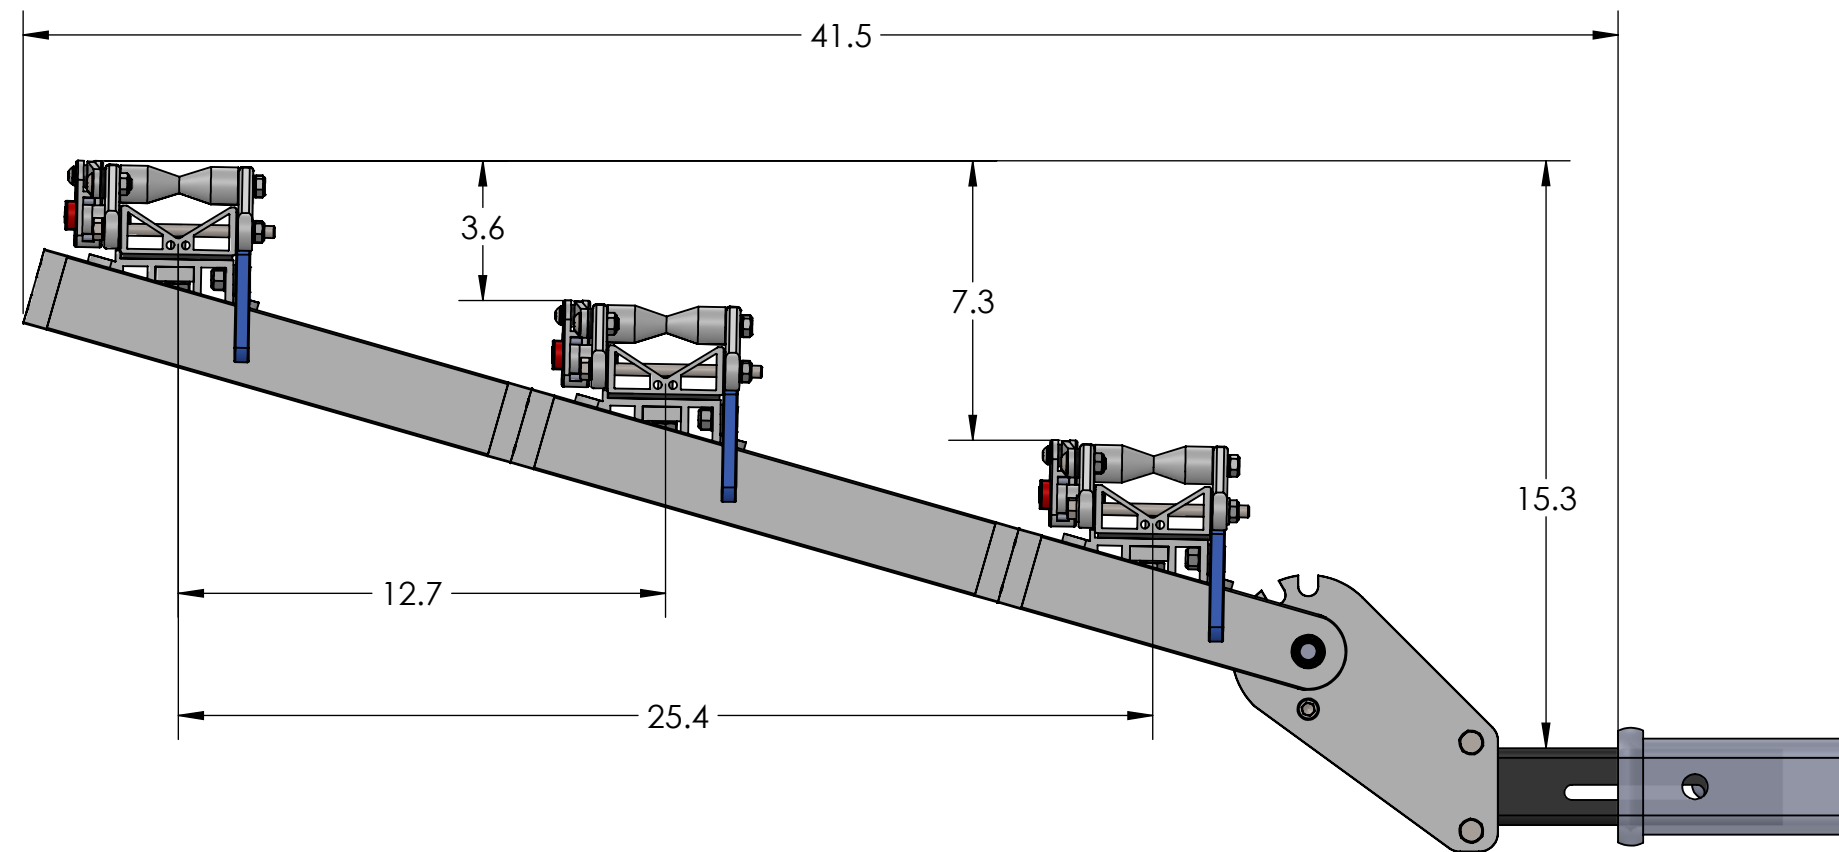

1.25" ELLIPTIGO SINGLE

RIDE POSITION

STORAGE POSITION

DOWN POSITION

OVERALL WIDTH

1.25" ELLIPTIGO SINGLE - STORAGE POSITION

BASE RACK

BASE RACK W/ ONE ADD-ON

1.25" ELLIPTIGO SINGLE - RIDE POSITION

BASE RACK

BASE RACK W/ ONE ADD-ON

1.25" ELLIPTIGO SINGLE - DOWN POSITION

BASE RACK

BASE RACK W/ ONE ADD-ON

2" ELLIPTIGO SINGLE

RIDE POSITION

DOWN POSITION

STORAGE POSITION

OVERALL WIDTH

2" ELLIPTIGO SINGLE - STORAGE POSITION

BASE RACK

BASE RACK W/ ONE ADD-ON

BASE RACK W/ TWO ADD-ONS

2" ELLIPTIGO SINGLE - RIDE POSITION

BASE RACK W/ TWO ADD-ONS

BASE RACK

BASE RACK W/ ONE ADD-ON

2" ELLIPTIGO SINGLE - DOWN POSITION

BASE RACK W/ TWO ADD-ONS

BASE RACK

BASE RACK W/ ONE ADD-ON