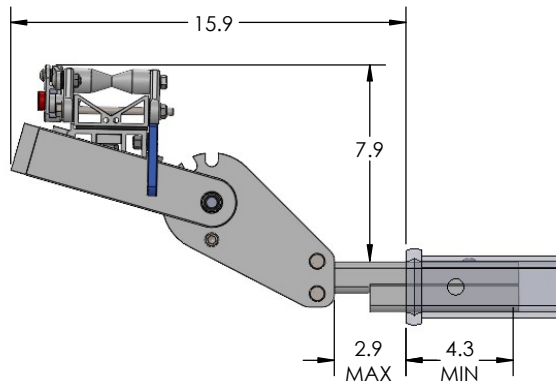

1.25" ELLIPTIGO SINGLE

RIDE POSITION

STORAGE POSITION

DOWN POSITION

OVERALL WIDTH

1.25" ELLIPTIGO SINGLE - STORAGE POSITION

BASE RACK

BASE RACK W/ ONE ADD-ON

1.25" ELLIPTIGO SINGLE - RIDE POSITION

BASE RACK

BASE RACK W/ ONE ADD-ON

1.25" ELLIPTIGO SINGLE - DOWN POSITION

BASE RACK

BASE RACK W/ ONE ADD-ON

2" ELLIPTIGO SINGLE

RIDE POSITION

DOWN POSITION

STORAGE POSITION

OVERALL WIDTH

2" ELLIPTIGO SINGLE - STORAGE POSITION

BASE RACK

BASE RACK W/ ONE ADD-ON

BASE RACK W/ TWO ADD-ONS

2" ELLIPTIGO SINGLE - RIDE POSITION