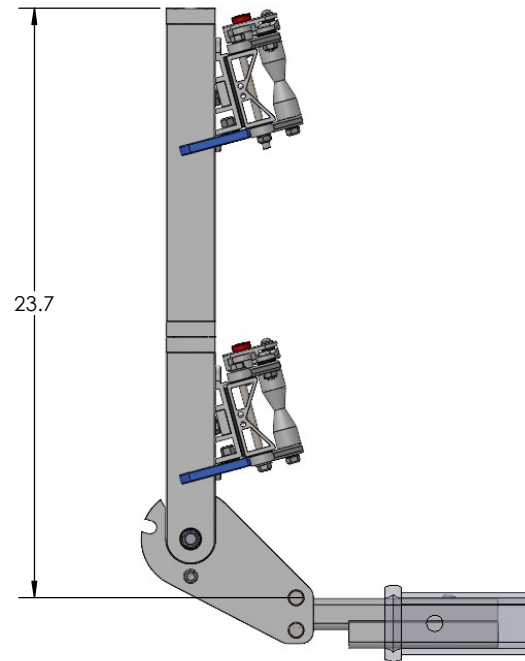

1.25" ELLIPTIGO SINGLE

RIDE POSITION

STORAGE POSITION

DOWN POSITION

OVERALL WIDTH

1.25" ELLIPTIGO SINGLE - STORAGE POSITION

BASE RACK

BASE RACK W/ ONE ADD-ON

1.25" ELLIPTIGO SINGLE - RIDE POSITION

BASE RACK

BASE RACK W/ ONE ADD-ON

1.25" ELLIPTIGO SINGLE - DOWN POSITION

BASE RACK

BASE RACK W/ ONE ADD-ON

2" ELLIPTIGO SINGLE

RIDE POSITION

DOWN POSITION

STORAGE POSITION

OVERALL WIDTH

2" ELLIPTIGO SINGLE - STORAGE POSITION

BASE RACK

BASE RACK W/ ONE ADD-ON

BASE RACK W/ TWO ADD-ONS

2" ELLIPTIGO SINGLE - RIDE POSITION

BASE RACK W/ TWO ADD-ONS

BASE RACK

BASE RACK W/ ONE ADD-ON

2" ELLIPTIGO SINGLE - DOWN POSITION

BASE RACK W/ TWO ADD-ONS

BASE RACK

BASE RACK W/ ONE ADD-ON