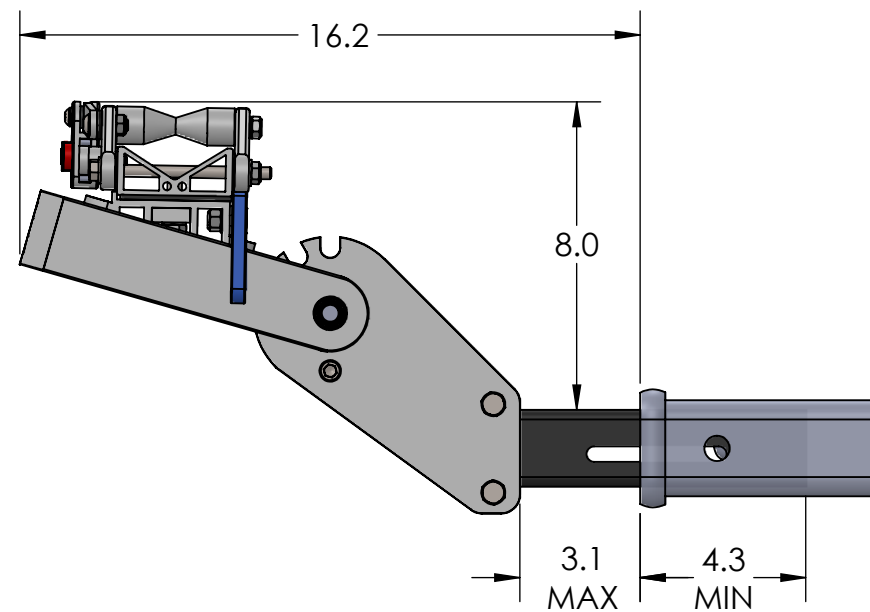

1.25" ELLIPTIGO SINGLE - RIDE POSITION

BASE RACK

BASE RACK W/ ONE ADD-ON

1.25" ELLIPTIGO SINGLE - DOWN POSITION

BASE RACK

BASE RACK W/ ONE ADD-ON

2" ELLIPTIGO SINGLE

RIDE POSITION

DOWN POSITION

STORAGE POSITION

OVERALL WIDTH

2" ELLIPTIGO SINGLE - STORAGE POSITION

BASE RACK

BASE RACK W/ ONE ADD-ON

BASE RACK W/ TWO ADD-ONS

2" ELLIPTIGO SINGLE - RIDE POSITION

BASE RACK W/ TWO ADD-ONS

BASE RACK

BASE RACK W/ ONE ADD-ON

2" ELLIPTIGO SINGLE - DOWN POSITION

BASE RACK W/ TWO ADD-ONS

BASE RACK

BASE RACK W/ ONE ADD-ON