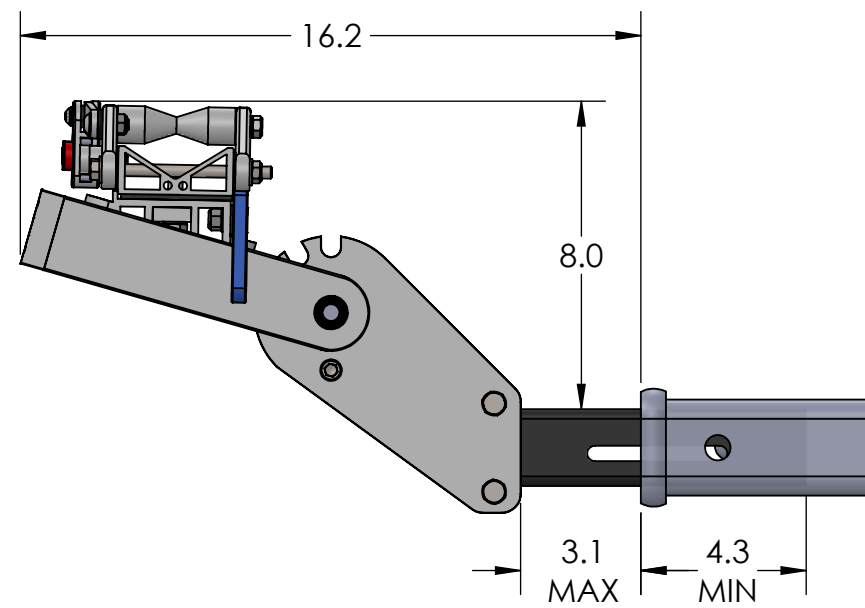

1.25" ELLIPTIGO SINGLE

RIDE POSITION

STORAGE POSITION

DOWN POSITION

OVERALL WIDTH

1.25" ELLIPTIGO SINGLE - STORAGE POSITION

BASE RACK

BASE RACK W/ ONE ADD-ON

1.25" ELLIPTIGO SINGLE - RIDE POSITION

BASE RACK

BASE RACK W/ ONE ADD-ON

1.25" ELLIPTIGO SINGLE - DOWN POSITION

BASE RACK

BASE RACK W/ ONE ADD-ON

2" ELLIPTIGO SINGLE

RIDE POSITION

DOWN POSITION

STORAGE POSITION

OVERALL WIDTH

2" ELLIPTIGO SINGLE - STORAGE POSITION

BASE RACK

BASE RACK W/ ONE ADD-ON

BASE RACK W/ TWO ADD-ONS

2" ELLIPTIGO SINGLE - RIDE POSITION