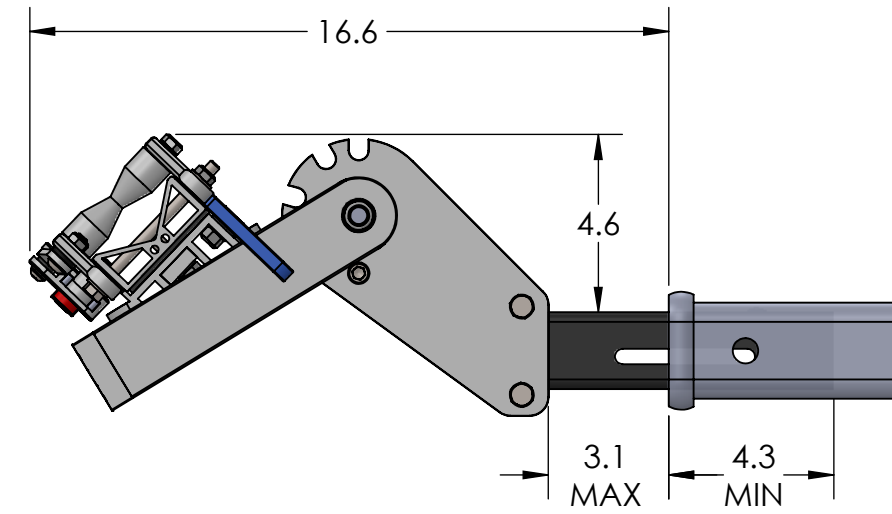

1.25" ELLIPTIGO SINGLE

RIDE POSITION

STORAGE POSITION

DOWN POSITION

OVERALL WIDTH

1.25" ELLIPTIGO SINGLE - STORAGE POSITION

BASE RACK

BASE RACK W/ ONE ADD-ON

1.25" ELLIPTIGO SINGLE - RIDE POSITION

BASE RACK

BASE RACK W/ ONE ADD-ON

1.25" ELLIPTIGO SINGLE - DOWN POSITION

BASE RACK

BASE RACK W/ ONE ADD-ON

2" ELLIPTIGO SINGLE

RIDE POSITION

DOWN POSITION

STORAGE POSITION

OVERALL WIDTH

2" ELLIPTIGO SINGLE - STORAGE POSITION

BASE RACK

BASE RACK W/ ONE ADD-ON

BASE RACK W/ TWO ADD-ONS

2" ELLIPTIGO SINGLE - RIDE POSITION