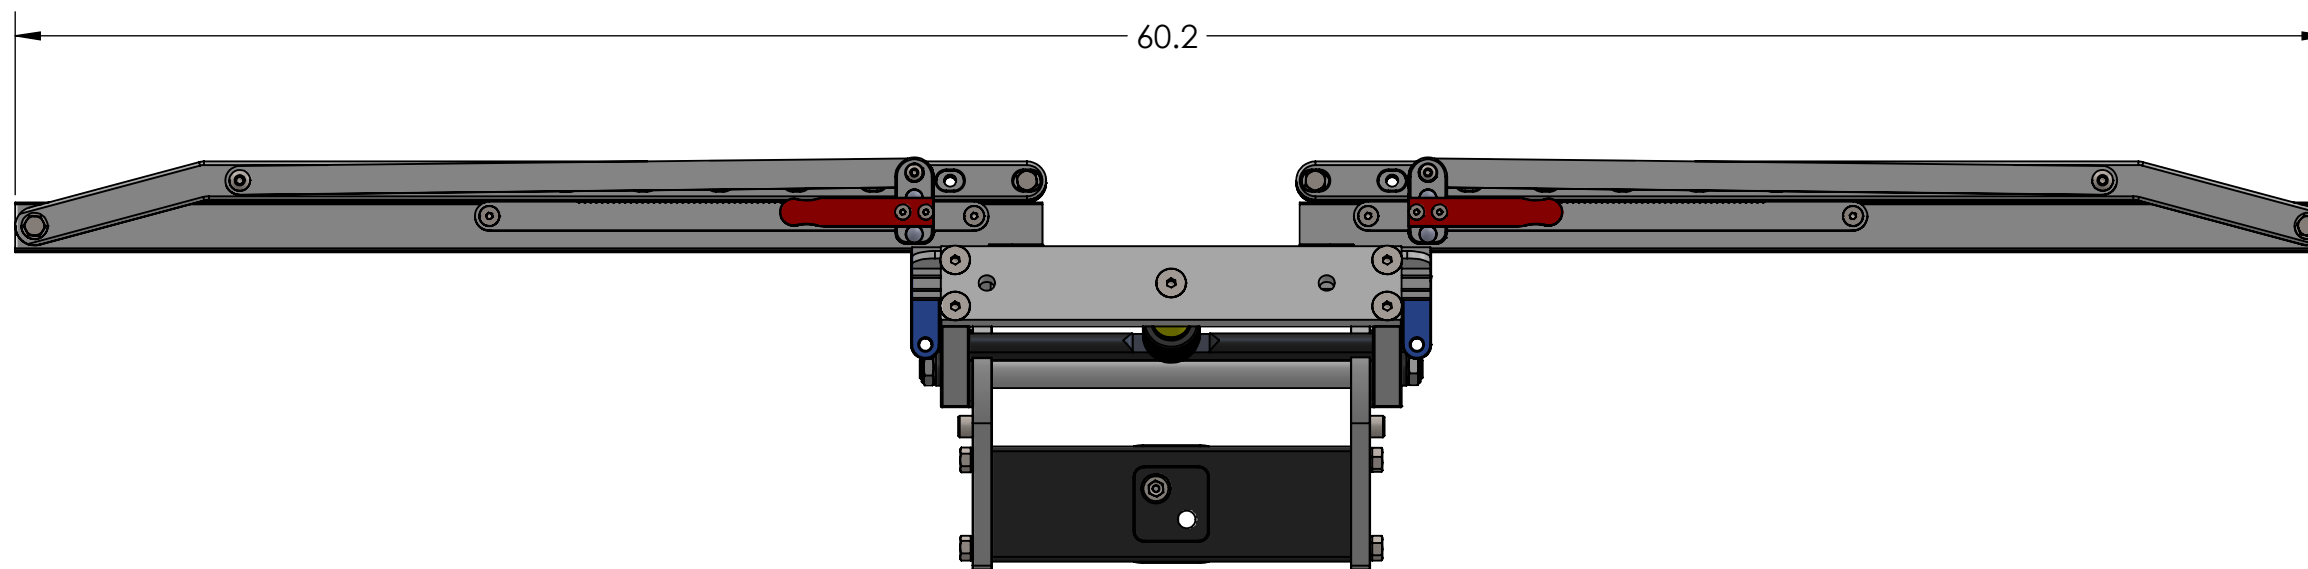

1.25" ELLIPTIGO SINGLE

RIDE POSITION

STORAGE POSITION

DOWN POSITION

OVERALL WIDTH

1.25" ELLIPTIGO SINGLE - STORAGE POSITION

BASE RACK

BASE RACK W/ ONE ADD-ON

1.25" ELLIPTIGO SINGLE - RIDE POSITION

BASE RACK

BASE RACK W/ ONE ADD-ON

1.25" ELLIPTIGO SINGLE - DOWN POSITION

BASE RACK

BASE RACK W/ ONE ADD-ON

2" ELLIPTIGO SINGLE

RIDE POSITION

DOWN POSITION

STORAGE POSITION

OVERALL WIDTH

2" ELLIPTIGO SINGLE - STORAGE POSITION

BASE RACK

BASE RACK W/ ONE ADD-ON

BASE RACK W/ TWO ADD-ONS

2" ELLIPTIGO SINGLE - RIDE POSITION

BASE RACK W/ TWO ADD-ONS

BASE RACK

BASE RACK W/ ONE ADD-ON

2" ELLIPTIGO SINGLE - DOWN POSITION

BASE RACK W/ TWO ADD-ONS

BASE RACK

BASE RACK W/ ONE ADD-ON