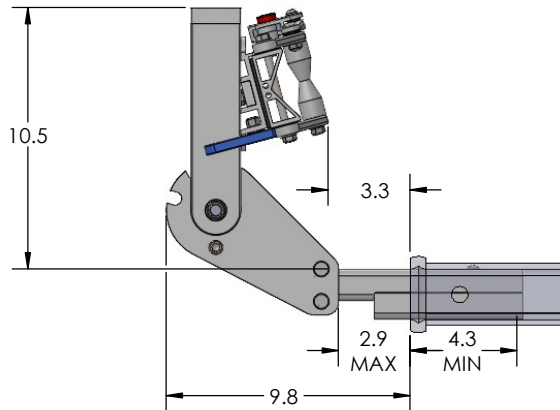

1.25" ELLIPTIGO SINGLE

RIDE POSITION

STORAGE POSITION

DOWN POSITION

OVERALL WIDTH

1.25" ELLIPTIGO SINGLE - STORAGE POSITION

BASE RACK

BASE RACK W/ ONE ADD-ON

1.25" ELLIPTIGO SINGLE - RIDE POSITION

BASE RACK

BASE RACK W/ ONE ADD-ON

1.25" ELLIPTIGO SINGLE - DOWN POSITION

BASE RACK

BASE RACK W/ ONE ADD-ON

2" ELLIPTIGO SINGLE

RIDE POSITION

DOWN POSITION

STORAGE POSITION

OVERALL WIDTH

2" ELLIPTIGO SINGLE - STORAGE POSITION

BASE RACK

BASE RACK W/ ONE ADD-ON

BASE RACK W/ TWO ADD-ONS

2" ELLIPTIGO SINGLE - RIDE POSITION