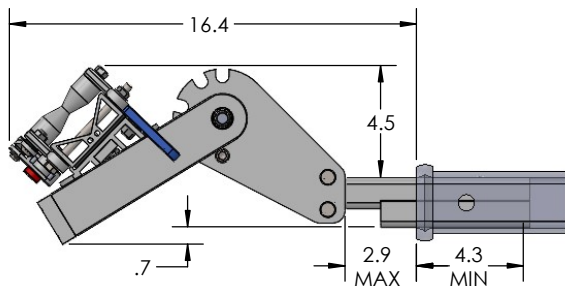

1.25" ELLIPTIGO SINGLE

RIDE POSITION

STORAGE POSITION

DOWN POSITION

OVERALL WIDTH

1.25" ELLIPTIGO SINGLE - STORAGE POSITION

BASE RACK

BASE RACK W/ ONE ADD-ON

1.25" ELLIPTIGO SINGLE - RIDE POSITION

BASE RACK

BASE RACK W/ ONE ADD-ON

1.25" ELLIPTIGO SINGLE - DOWN POSITION

BASE RACK

BASE RACK W/ ONE ADD-ON

2" ELLIPTIGO SINGLE

RIDE POSITION

DOWN POSITION

STORAGE POSITION

OVERALL WIDTH

2" ELLIPTIGO SINGLE - STORAGE POSITION

BASE RACK

BASE RACK W/ ONE ADD-ON

BASE RACK W/ TWO ADD-ONS

2" ELLIPTIGO SINGLE - RIDE POSITION