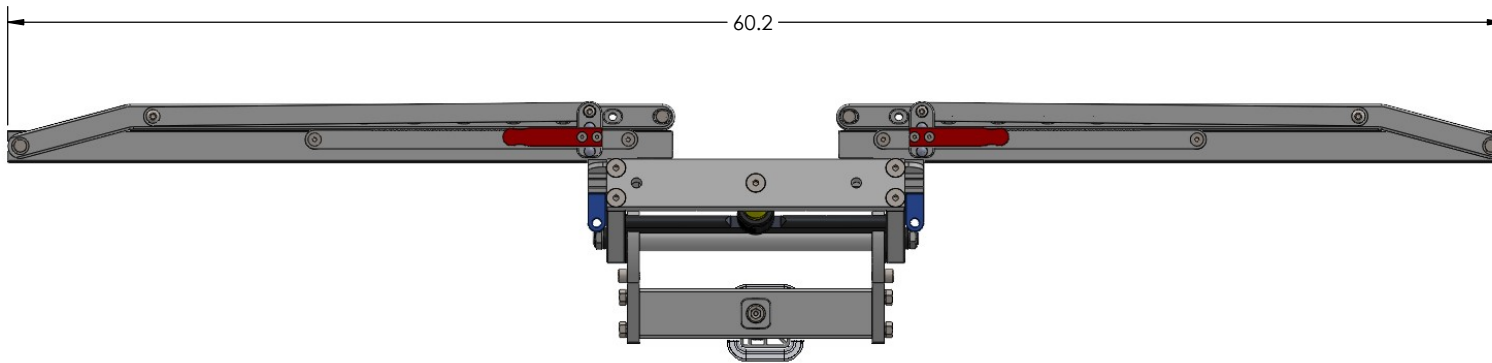

1.25" ELLIPTIGO SINGLE

RIDE POSITION

STORAGE POSITION

DOWN POSITION

OVERALL WIDTH

1.25" ELLIPTIGO SINGLE - STORAGE POSITION

BASE RACK

BASE RACK W/ ONE ADD-ON

1.25" ELLIPTIGO SINGLE - RIDE POSITION

BASE RACK

BASE RACK W/ ONE ADD-ON

1.25" ELLIPTIGO SINGLE - DOWN POSITION

BASE RACK

BASE RACK W/ ONE ADD-ON

2" ELLIPTIGO SINGLE

RIDE POSITION

DOWN POSITION

STORAGE POSITION

OVERALL WIDTH

2" ELLIPTIGO SINGLE - STORAGE POSITION

BASE RACK

BASE RACK W/ ONE ADD-ON

BASE RACK W/ TWO ADD-ONS

2" ELLIPTIGO SINGLE - RIDE POSITION

BASE RACK W/ TWO ADD-ONS

BASE RACK

BASE RACK W/ ONE ADD-ON

2" ELLIPTIGO SINGLE - DOWN POSITION

BASE RACK W/ TWO ADD-ONS

BASE RACK

BASE RACK W/ ONE ADD-ON