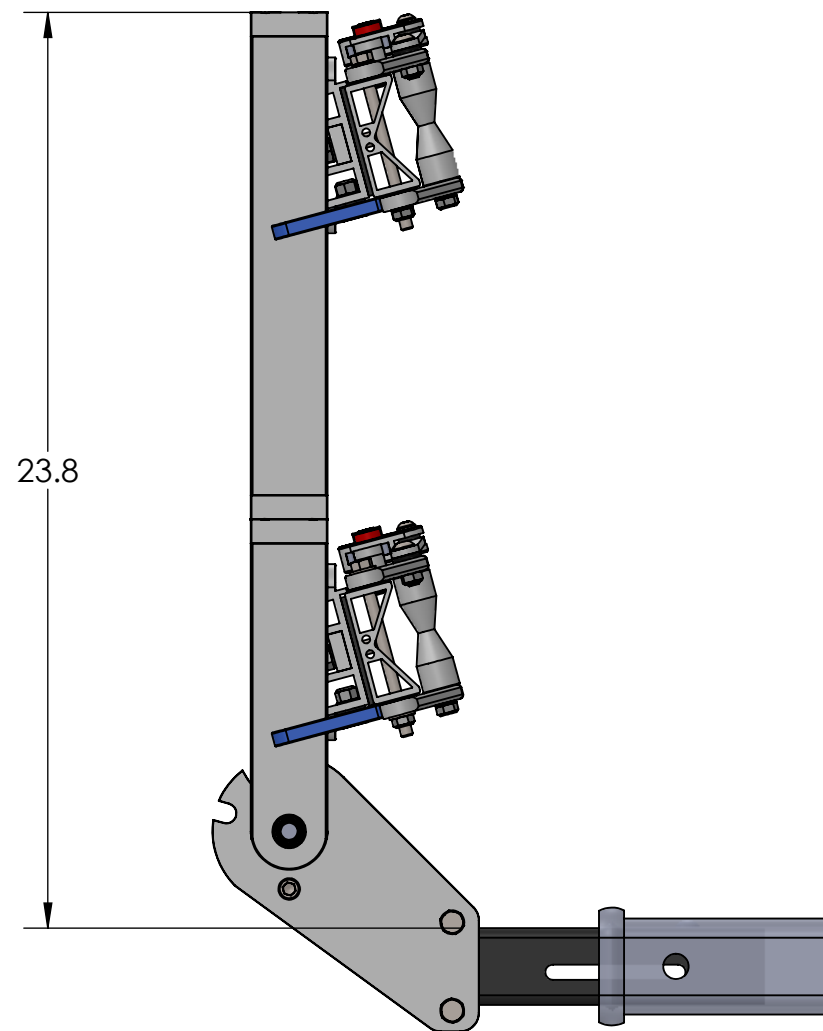

1.25" ELLIPTIGO SINGLE

RIDE POSITION

STORAGE POSITION

DOWN POSITION

OVERALL WIDTH

1.25" ELLIPTIGO SINGLE - STORAGE POSITION

BASE RACK

BASE RACK W/ ONE ADD-ON

1.25" ELLIPTIGO SINGLE - RIDE POSITION

BASE RACK

BASE RACK W/ ONE ADD-ON

1.25" ELLIPTIGO SINGLE - DOWN POSITION

BASE RACK

BASE RACK W/ ONE ADD-ON

2" ELLIPTIGO SINGLE

RIDE POSITION

DOWN POSITION

STORAGE POSITION

OVERALL WIDTH

2" ELLIPTIGO SINGLE - STORAGE POSITION

BASE RACK

BASE RACK W/ ONE ADD-ON

BASE RACK W/ TWO ADD-ONS

2" ELLIPTIGO SINGLE - RIDE POSITION

BASE RACK W/ TWO ADD-ONS

BASE RACK

BASE RACK W/ ONE ADD-ON

2" ELLIPTIGO SINGLE - DOWN POSITION

BASE RACK W/ TWO ADD-ONS

BASE RACK

BASE RACK W/ ONE ADD-ON