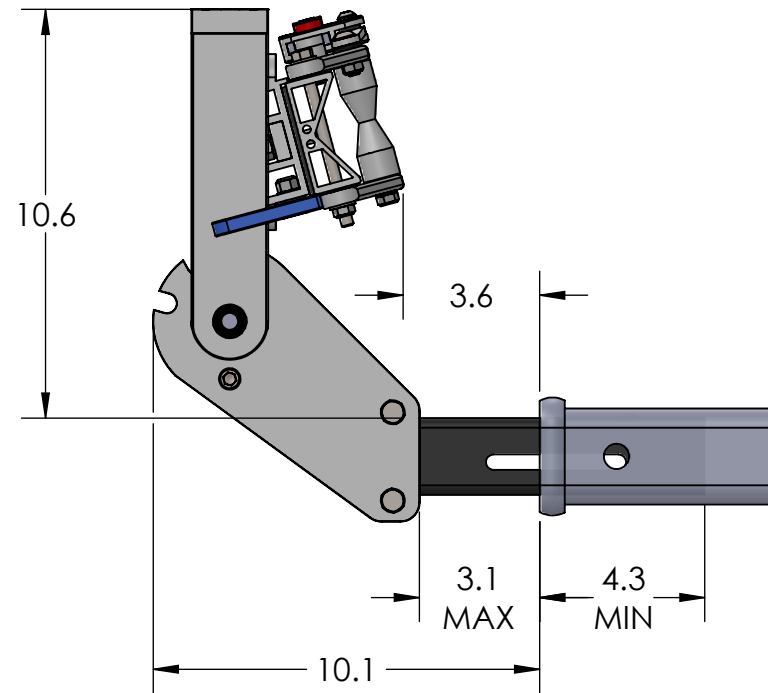

1.25" ELLIPTIGO SINGLE

RIDE POSITION

STORAGE POSITION

DOWN POSITION

OVERALL WIDTH

1.25" ELLIPTIGO SINGLE - STORAGE POSITION

BASE RACK

BASE RACK W/ ONE ADD-ON

1.25" ELLIPTIGO SINGLE - RIDE POSITION

BASE RACK

BASE RACK W/ ONE ADD-ON

1.25" ELLIPTIGO SINGLE - DOWN POSITION

BASE RACK

BASE RACK W/ ONE ADD-ON

2" ELLIPTIGO SINGLE

RIDE POSITION

DOWN POSITION

STORAGE POSITION

OVERALL WIDTH

2" ELLIPTIGO SINGLE - STORAGE POSITION

BASE RACK

BASE RACK W/ ONE ADD-ON

BASE RACK W/ TWO ADD-ONS

2" ELLIPTIGO SINGLE - RIDE POSITION