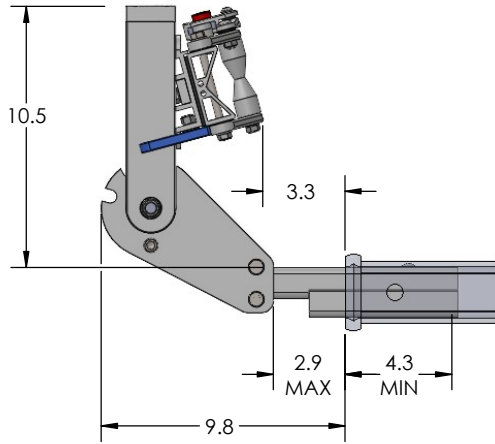

1.25" ELLIPTIGO SINGLE

RIDE POSITION

STORAGE POSITION

DOWN POSITION

OVERALL WIDTH

1.25" ELLIPTIGO SINGLE - STORAGE POSITION

BASE RACK

BASE RACK W/ ONE ADD-ON

1.25" ELLIPTIGO SINGLE - RIDE POSITION

BASE RACK

BASE RACK W/ ONE ADD-ON

1.25" ELLIPTIGO SINGLE - DOWN POSITION

BASE RACK

BASE RACK W/ ONE ADD-ON

2" ELLIPTIGO SINGLE

RIDE POSITION

DOWN POSITION

STORAGE POSITION

OVERALL WIDTH

2" ELLIPTIGO SINGLE - STORAGE POSITION

BASE RACK

BASE RACK W/ ONE ADD-ON

BASE RACK W/ TWO ADD-ONS

2" ELLIPTIGO SINGLE - RIDE POSITION