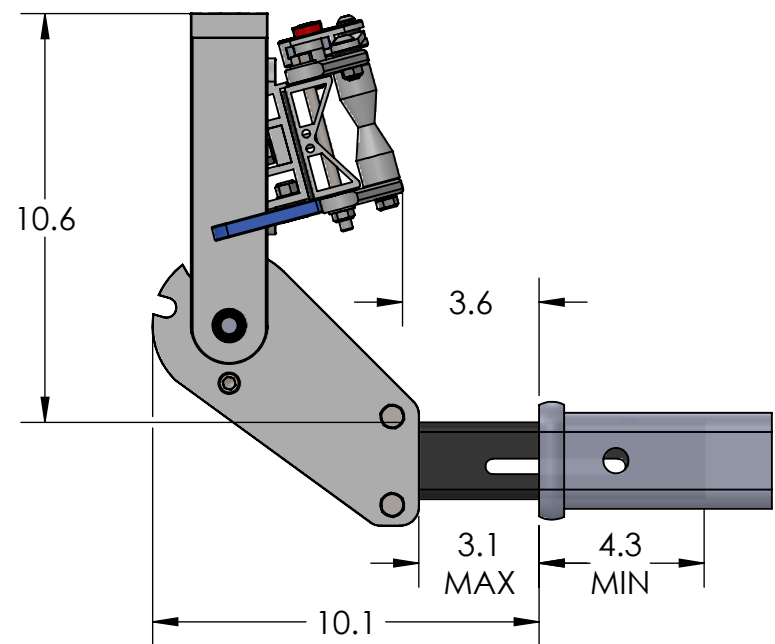

1.25" ELLIPTIGO SINGLE - RIDE POSITION

BASE RACK

BASE RACK W/ ONE ADD-ON

1.25" ELLIPTIGO SINGLE - DOWN POSITION

BASE RACK

BASE RACK W/ ONE ADD-ON

2" ELLIPTIGO SINGLE

RIDE POSITION

DOWN POSITION

STORAGE POSITION

OVERALL WIDTH

2" ELLIPTIGO SINGLE - STORAGE POSITION

BASE RACK

BASE RACK W/ ONE ADD-ON

BASE RACK W/ TWO ADD-ONS

2" ELLIPTIGO SINGLE - RIDE POSITION

BASE RACK W/ TWO ADD-ONS

BASE RACK

BASE RACK W/ ONE ADD-ON

2" ELLIPTIGO SINGLE - DOWN POSITION

BASE RACK W/ TWO ADD-ONS

BASE RACK

BASE RACK W/ ONE ADD-ON