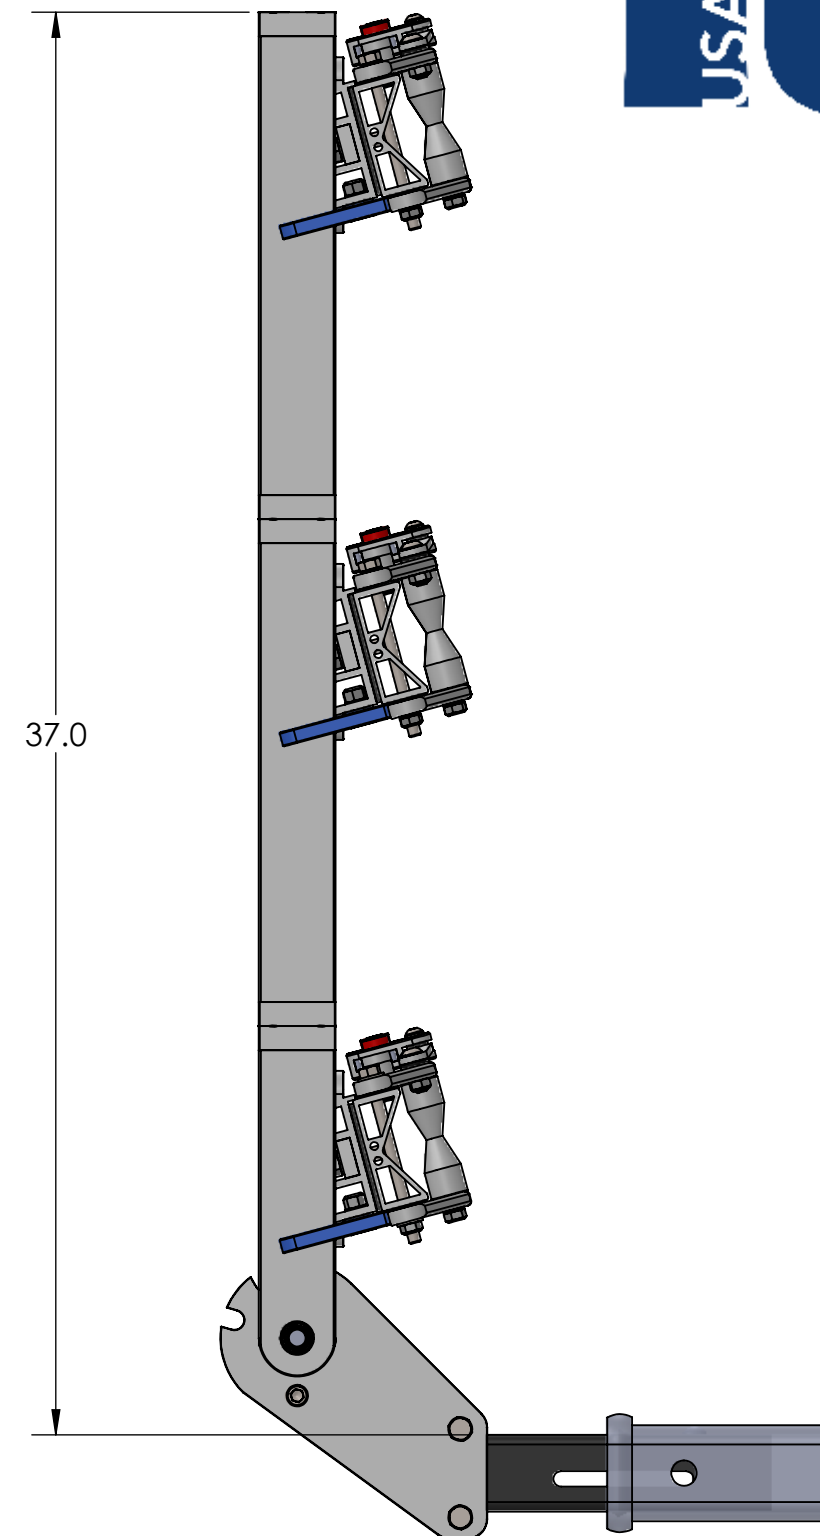

1.25" ELLIPTIGO SINGLE

RIDE POSITION

STORAGE POSITION

DOWN POSITION

OVERALL WIDTH

1.25" ELLIPTIGO SINGLE - STORAGE POSITION

BASE RACK

BASE RACK W/ ONE ADD-ON

1.25" ELLIPTIGO SINGLE - RIDE POSITION

BASE RACK

BASE RACK W/ ONE ADD-ON

1.25" ELLIPTIGO SINGLE - DOWN POSITION

BASE RACK

BASE RACK W/ ONE ADD-ON

2" ELLIPTIGO SINGLE

RIDE POSITION

DOWN POSITION

STORAGE POSITION

OVERALL WIDTH

2" ELLIPTIGO SINGLE - STORAGE POSITION

BASE RACK

BASE RACK W/ ONE ADD-ON

BASE RACK W/ TWO ADD-ONS

2" ELLIPTIGO SINGLE - RIDE POSITION

BASE RACK W/ TWO ADD-ONS

BASE RACK

BASE RACK W/ ONE ADD-ON

2" ELLIPTIGO SINGLE - DOWN POSITION

BASE RACK W/ TWO ADD-ONS

BASE RACK

BASE RACK W/ ONE ADD-ON