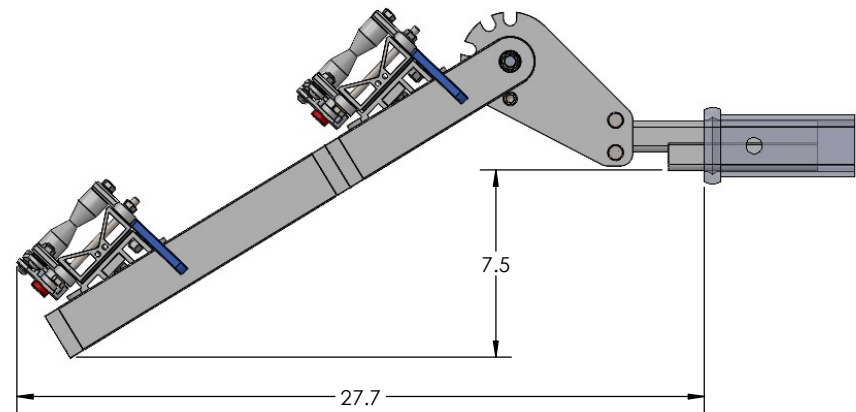

1.25" ELLIPTIGO SINGLE

RIDE POSITION

STORAGE POSITION

DOWN POSITION

OVERALL WIDTH

1.25" ELLIPTIGO SINGLE - STORAGE POSITION

BASE RACK

BASE RACK W/ ONE ADD-ON

1.25" ELLIPTIGO SINGLE - RIDE POSITION

BASE RACK

BASE RACK W/ ONE ADD-ON

1.25" ELLIPTIGO SINGLE - DOWN POSITION

BASE RACK

BASE RACK W/ ONE ADD-ON

2" ELLIPTIGO SINGLE

RIDE POSITION

DOWN POSITION

STORAGE POSITION

OVERALL WIDTH

2" ELLIPTIGO SINGLE - STORAGE POSITION

BASE RACK

BASE RACK W/ ONE ADD-ON

BASE RACK W/ TWO ADD-ONS

2" ELLIPTIGO SINGLE - RIDE POSITION