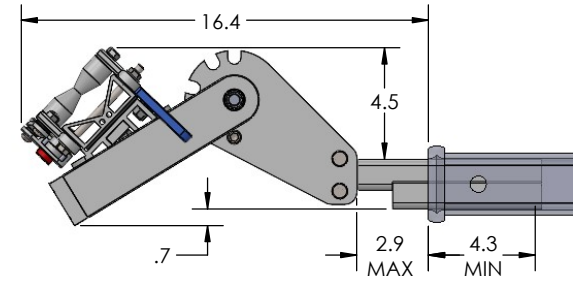

1.25" ELLIPTIGO SINGLE

RIDE POSITION

STORAGE POSITION

DOWN POSITION

OVERALL WIDTH

1.25" ELLIPTIGO SINGLE - STORAGE POSITION

BASE RACK

BASE RACK W/ ONE ADD-ON

1.25" ELLIPTIGO SINGLE - RIDE POSITION

BASE RACK

BASE RACK W/ ONE ADD-ON

1.25" ELLIPTIGO SINGLE - DOWN POSITION

BASE RACK

BASE RACK W/ ONE ADD-ON

2" ELLIPTIGO SINGLE

RIDE POSITION

DOWN POSITION

STORAGE POSITION

OVERALL WIDTH

2" ELLIPTIGO SINGLE - STORAGE POSITION

BASE RACK

BASE RACK W/ ONE ADD-ON

BASE RACK W/ TWO ADD-ONS

2" ELLIPTIGO SINGLE - RIDE POSITION