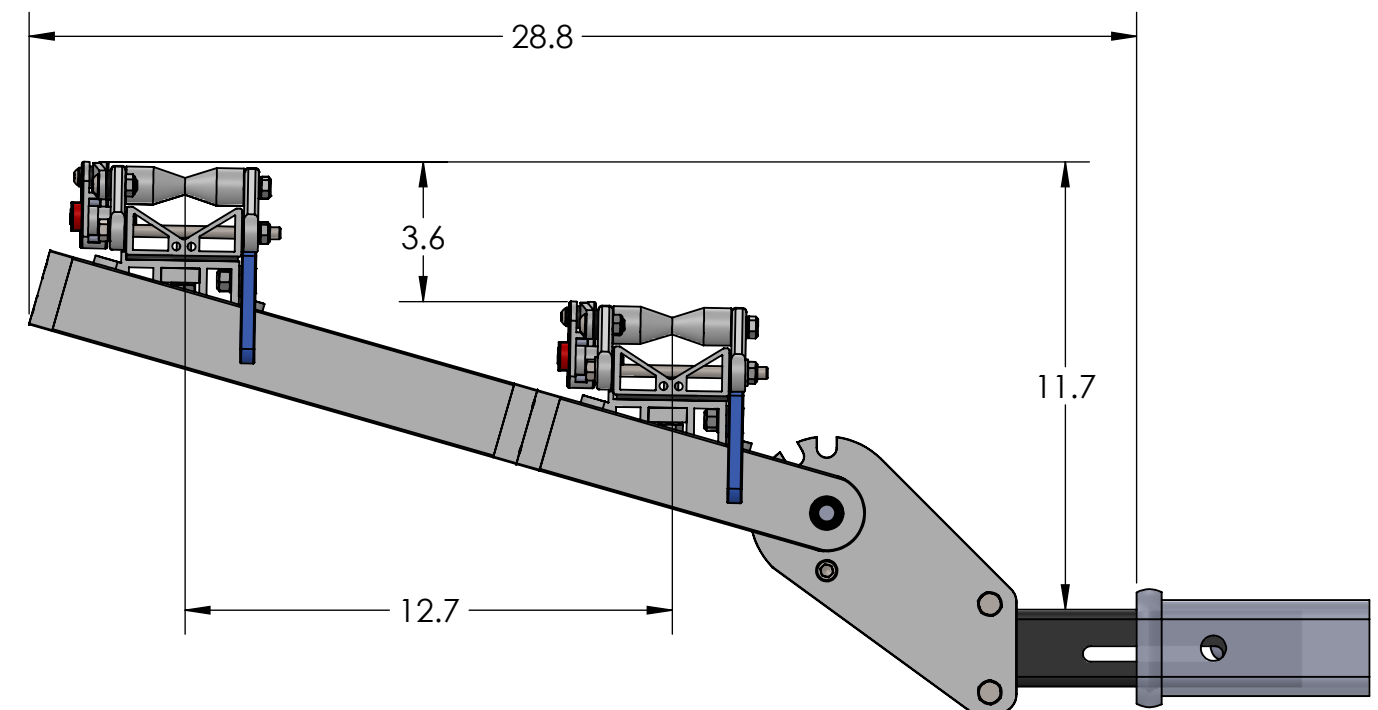

1.25" ELLIPTIGO SINGLE

RIDE POSITION

STORAGE POSITION

DOWN POSITION

OVERALL WIDTH

1.25" ELLIPTIGO SINGLE - STORAGE POSITION

BASE RACK

BASE RACK W/ ONE ADD-ON

1.25" ELLIPTIGO SINGLE - RIDE POSITION

BASE RACK

BASE RACK W/ ONE ADD-ON

1.25" ELLIPTIGO SINGLE - DOWN POSITION

BASE RACK

BASE RACK W/ ONE ADD-ON

2" ELLIPTIGO SINGLE

RIDE POSITION

DOWN POSITION

STORAGE POSITION

OVERALL WIDTH

2" ELLIPTIGO SINGLE - STORAGE POSITION

BASE RACK

BASE RACK W/ ONE ADD-ON

BASE RACK W/ TWO ADD-ONS

2" ELLIPTIGO SINGLE - RIDE POSITION

BASE RACK W/ TWO ADD-ONS

BASE RACK

BASE RACK W/ ONE ADD-ON

2" ELLIPTIGO SINGLE - DOWN POSITION

BASE RACK W/ TWO ADD-ONS

BASE RACK

BASE RACK W/ ONE ADD-ON