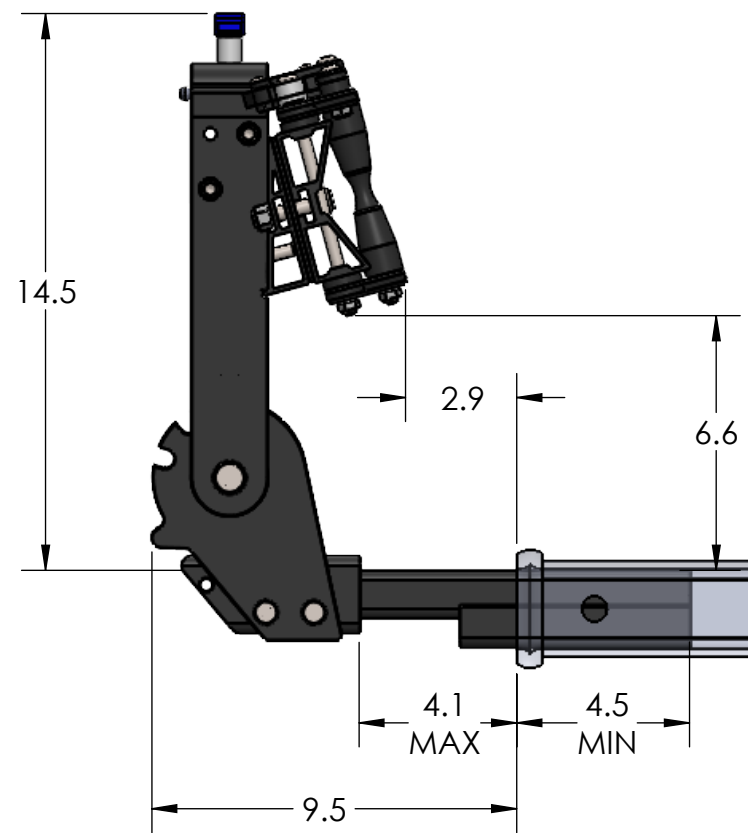

1.25" EQUIP'D SINGLE

STORAGE POSITION

RIDE POSITION

DOWN POSITION

OVERALL WIDTH

1.25" EQUIP'D SINGLE - STORAGE POSITION

BASE RACK

BASE RACK W/ ONE ADD-ON

BASE RACK W/ TWO ADD-ONS

1.25" EQUIP'D SINGLE - RIDE POSITION

1.25" EQUIP'D SINGLE - DOWN POSITION

BASE RACK W/ ONE ADD-ON

BASE RACK

BASE RACK W/ TWO ADD-ONS