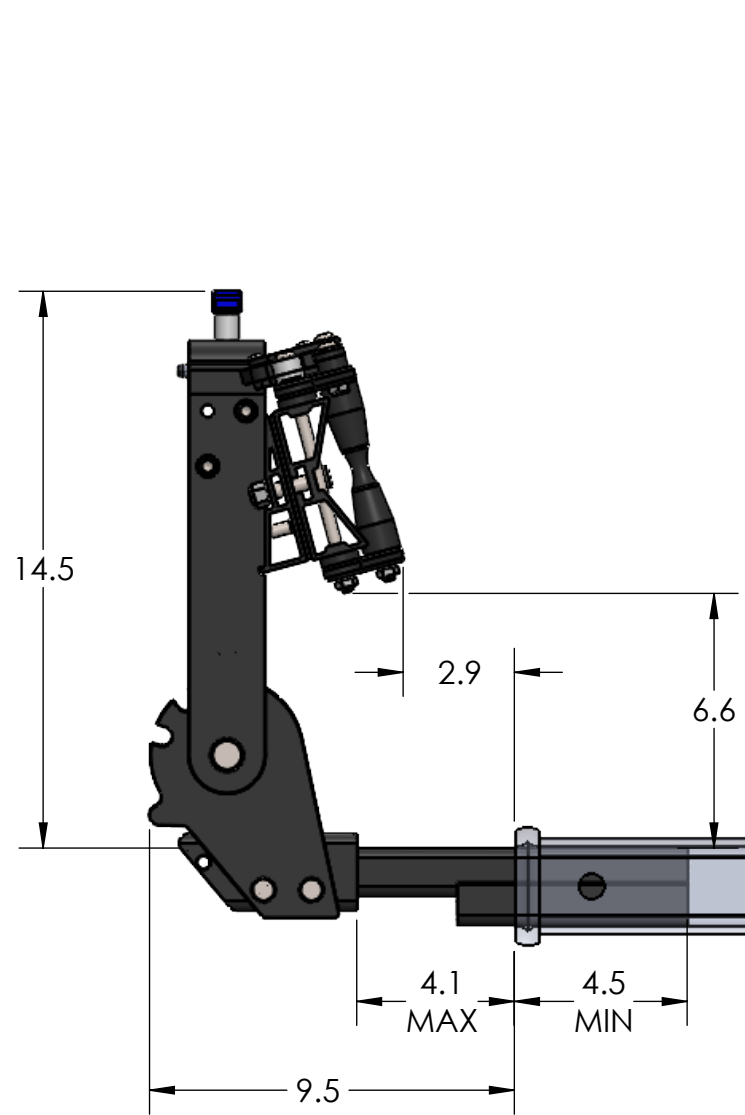

1.25" EQUIP'D SINGLE

STORAGE POSITION

RIDE POSITION

DOWN POSITION

OVERALL WIDTH

1.25" EQUIP'D SINGLE - STORAGE POSITION

BASE RACK

BASE RACK W/ ONE ADD-ON

BASE RACK W/ TWO ADD-ONS

1.25" EQUIP'D SINGLE - RIDE POSITION

1.25" EQUIP'D SINGLE - DOWN POSITION

BASE RACK W/ ONE ADD-ON

BASE RACK

BASE RACK W/ TWO ADD-ONS