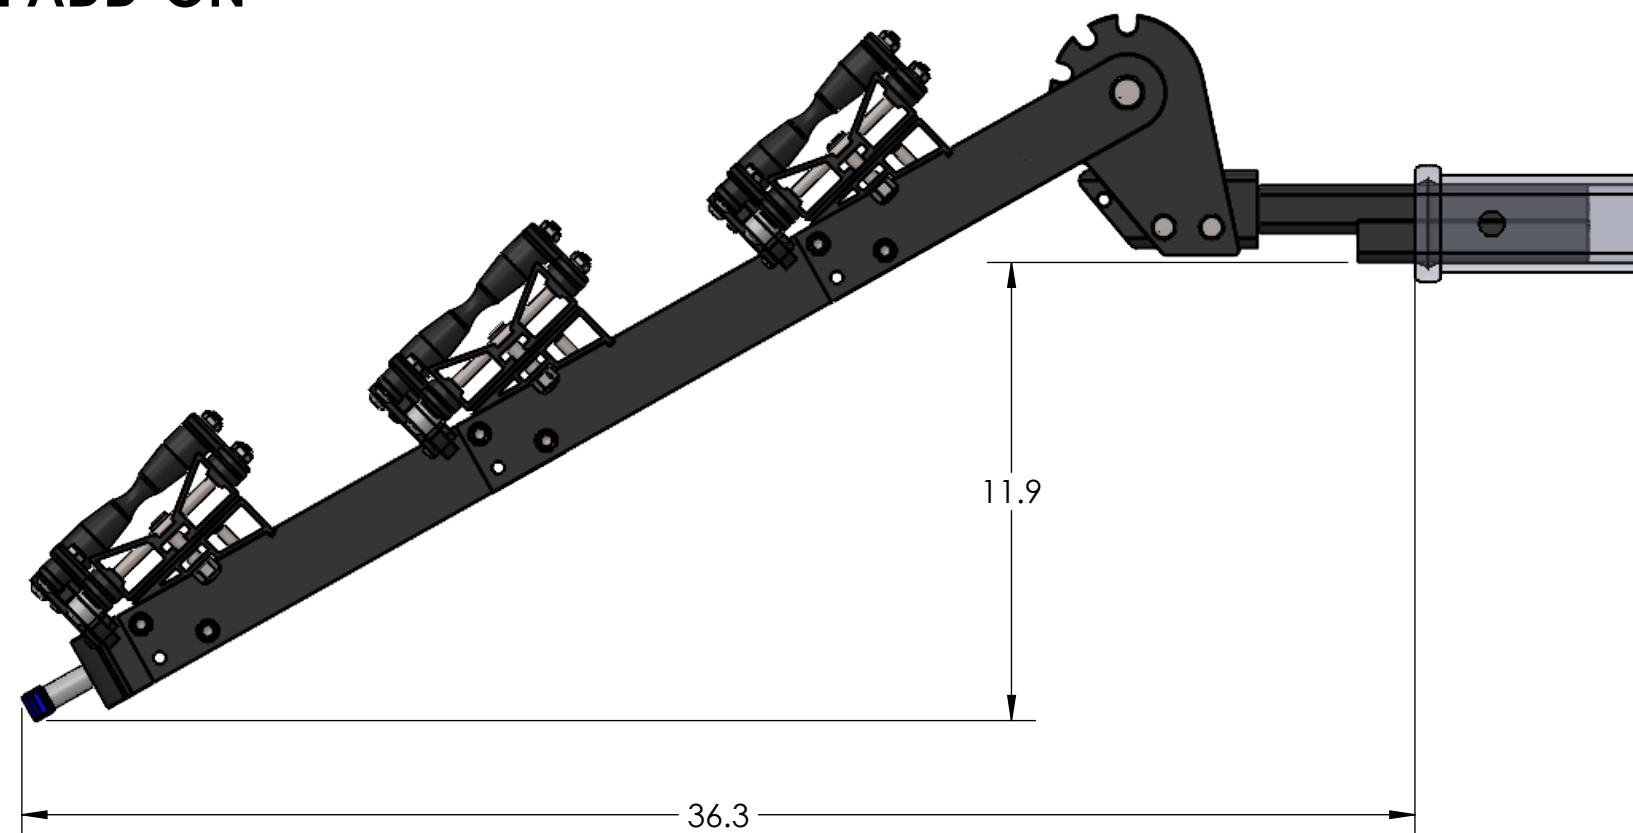

1.25" EQUIP'D SINGLE

STORAGE POSITION

RIDE POSITION

DOWN POSITION

OVERALL WIDTH

1.25" EQUIP'D SINGLE - STORAGE POSITION

BASE RACK

BASE RACK W/ ONE ADD-ON

BASE RACK W/ TWO ADD-ONS

1.25" EQUIP'D SINGLE - RIDE POSITION

1.25" EQUIP'D SINGLE - DOWN POSITION

BASE RACK W/ ONE ADD-ON

BASE RACK

BASE RACK W/ TWO ADD-ONS