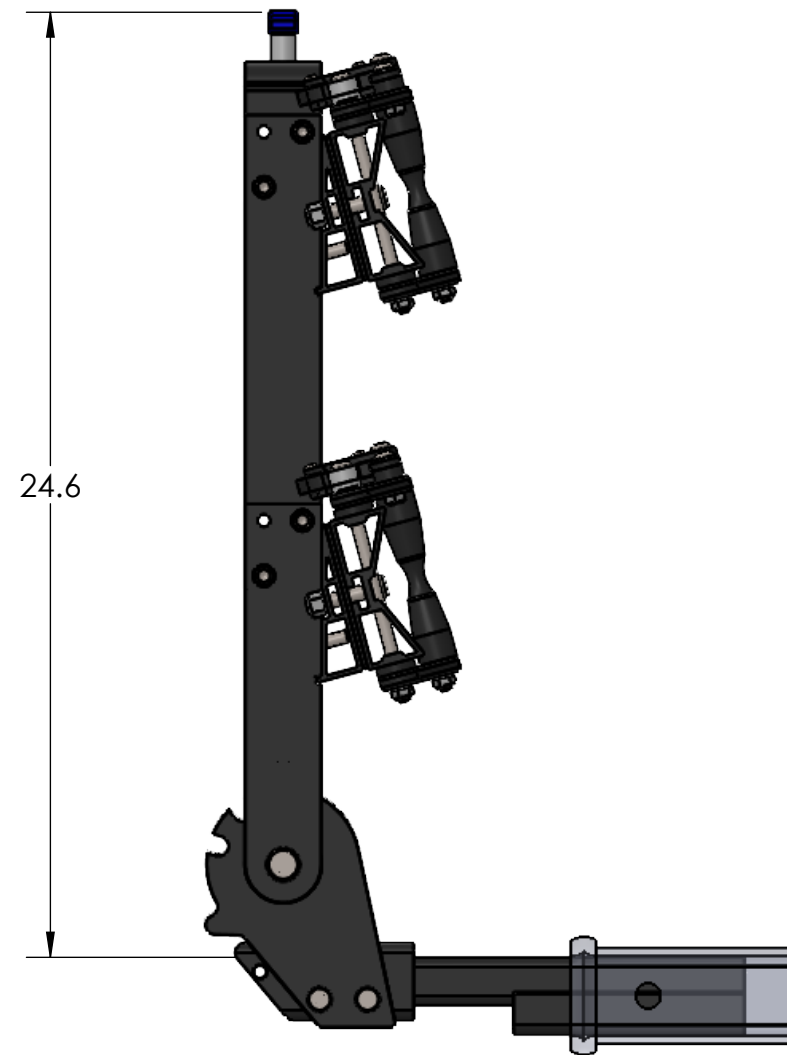

1.25" EQUIP'D SINGLE

STORAGE POSITION

RIDE POSITION

DOWN POSITION

OVERALL WIDTH

1.25" EQUIP'D SINGLE - STORAGE POSITION

BASE RACK

BASE RACK W/ ONE ADD-ON

BASE RACK W/ TWO ADD-ONS

1.25" EQUIP'D SINGLE - RIDE POSITION

1.25" EQUIP'D SINGLE - DOWN POSITION

BASE RACK W/ ONE ADD-ON

BASE RACK

BASE RACK W/ TWO ADD-ONS