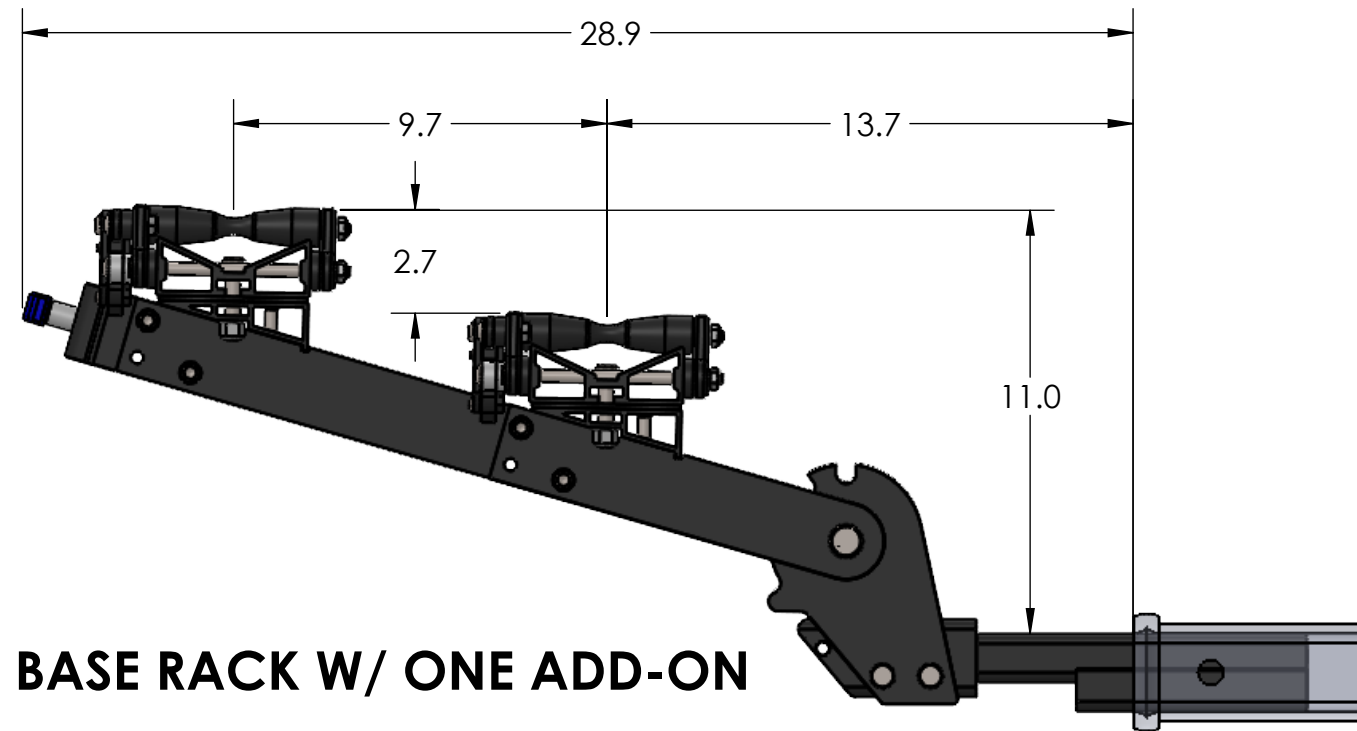

1.25" EQUIP'D SINGLE

STORAGE POSITION

RIDE POSITION

DOWN POSITION

OVERALL WIDTH

1.25" EQUIP'D SINGLE - STORAGE POSITION

BASE RACK

BASE RACK W/ ONE ADD-ON

BASE RACK W/ TWO ADD-ONS

1.25" EQUIP'D SINGLE - RIDE POSITION

1.25" EQUIP'D SINGLE - DOWN POSITION

BASE RACK W/ ONE ADD-ON

BASE RACK

BASE RACK W/ TWO ADD-ONS