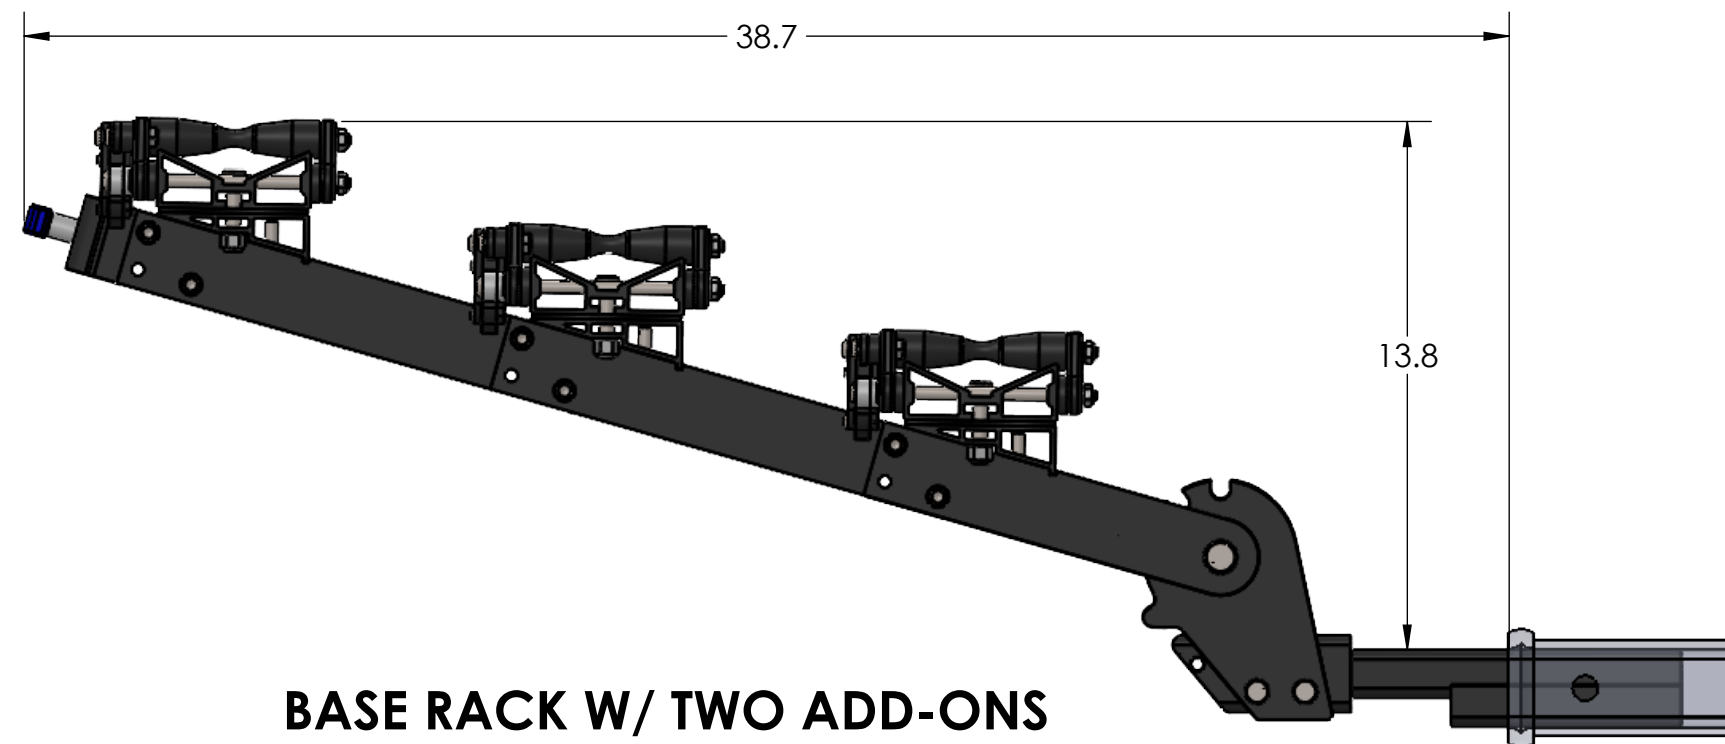

1.25" EQUIP'D SINGLE

STORAGE POSITION

RIDE POSITION

DOWN POSITION

OVERALL WIDTH

1.25" EQUIP'D SINGLE - STORAGE POSITION

BASE RACK

BASE RACK W/ ONE ADD-ON

BASE RACK W/ TWO ADD-ONS

1.25" EQUIP'D SINGLE - RIDE POSITION

1.25" EQUIP'D SINGLE - DOWN POSITION

BASE RACK W/ ONE ADD-ON

BASE RACK

BASE RACK W/ TWO ADD-ONS