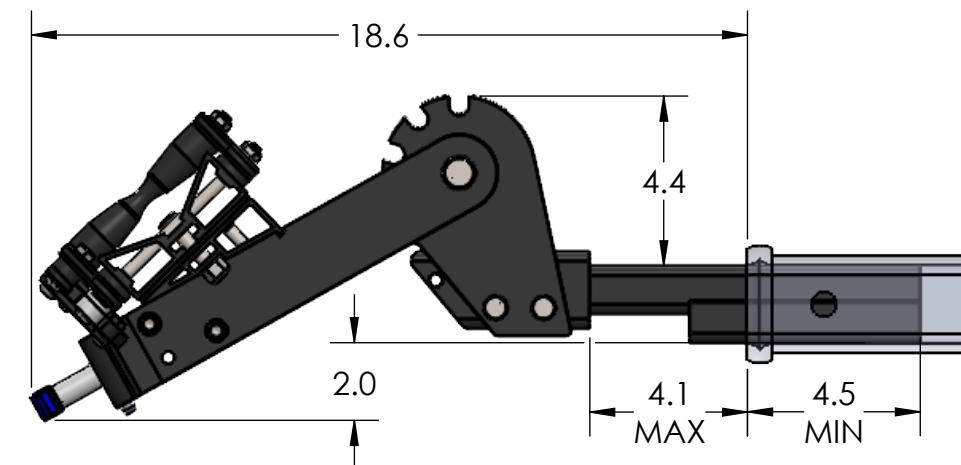

1.25" EQUIP'D SINGLE

STORAGE POSITION

RIDE POSITION

DOWN POSITION

OVERALL WIDTH

1.25" EQUIP'D SINGLE - STORAGE POSITION

BASE RACK

BASE RACK W/ ONE ADD-ON

BASE RACK W/ TWO ADD-ONS

1.25" EQUIP'D SINGLE - RIDE POSITION

1.25" EQUIP'D SINGLE - DOWN POSITION

BASE RACK W/ ONE ADD-ON

BASE RACK

BASE RACK W/ TWO ADD-ONS