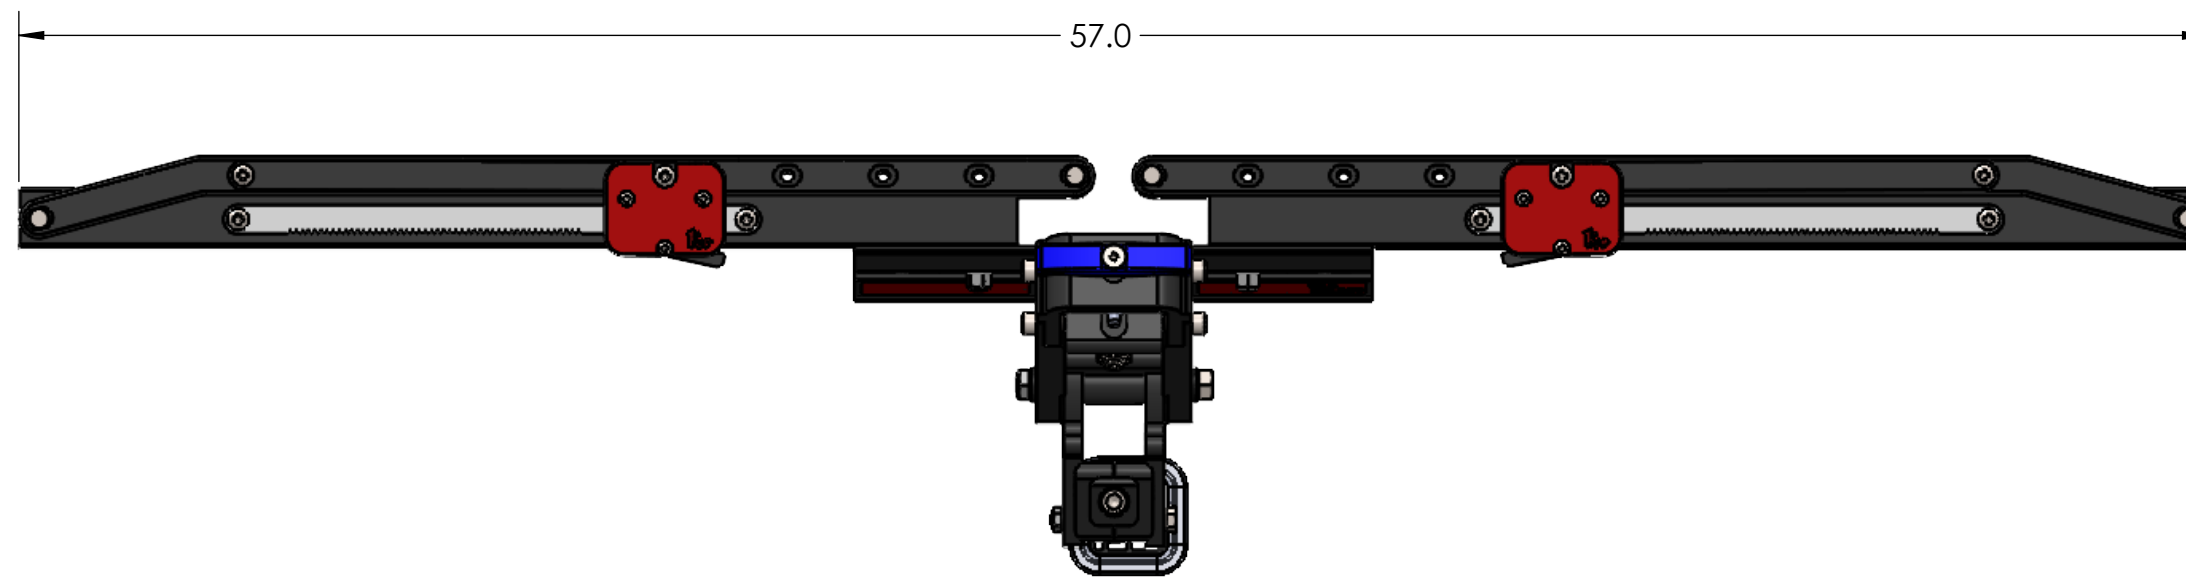

1.25" EQUIP'D SINGLE

STORAGE POSITION

RIDE POSITION

DOWN POSITION

OVERALL WIDTH

1.25" EQUIP'D SINGLE - STORAGE POSITION

BASE RACK

BASE RACK W/ ONE ADD-ON

BASE RACK W/ TWO ADD-ONS

1.25" EQUIP'D SINGLE - RIDE POSITION

1.25" EQUIP'D SINGLE - DOWN POSITION

BASE RACK W/ ONE ADD-ON

BASE RACK

BASE RACK W/ TWO ADD-ONS