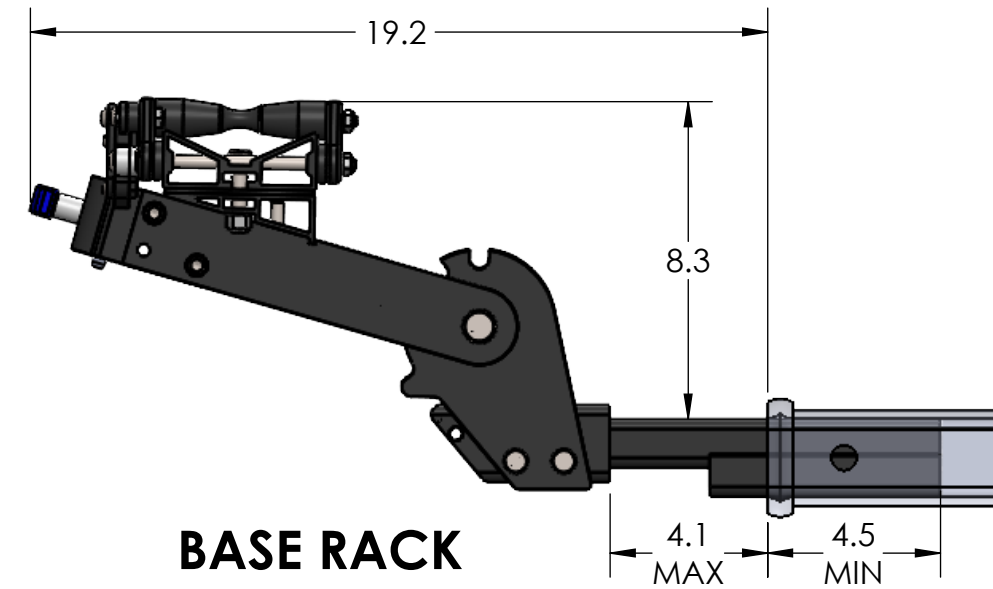

1.25" EQUIP'D SINGLE

STORAGE POSITION

RIDE POSITION

DOWN POSITION

OVERALL WIDTH

1.25" EQUIP'D SINGLE - STORAGE POSITION

BASE RACK

BASE RACK W/ ONE ADD-ON

BASE RACK W/ TWO ADD-ONS

1.25" EQUIP'D SINGLE - RIDE POSITION

1.25" EQUIP'D SINGLE - DOWN POSITION

BASE RACK W/ ONE ADD-ON

BASE RACK

BASE RACK W/ TWO ADD-ONS