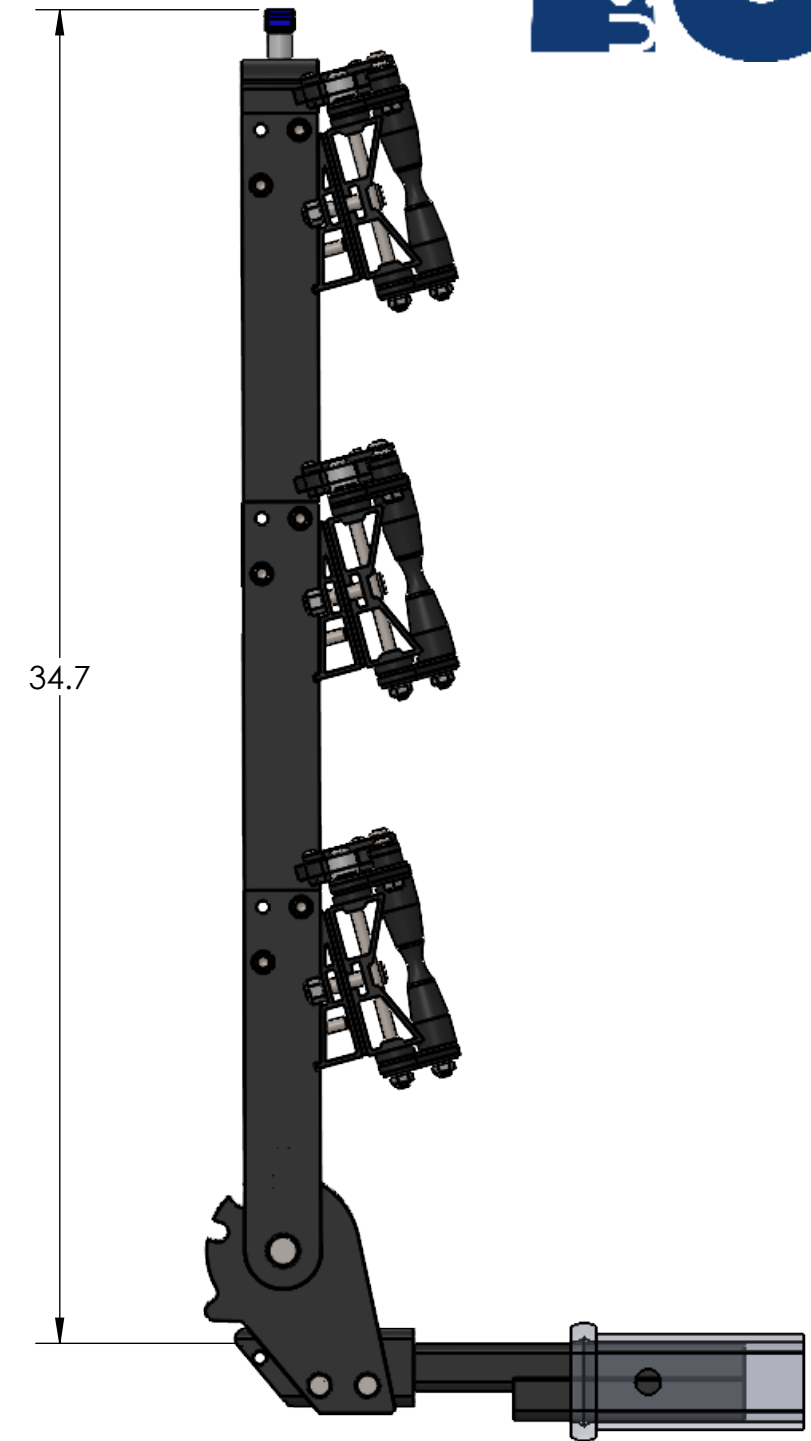

1.25" EQUIP'D SINGLE

STORAGE POSITION

RIDE POSITION

DOWN POSITION

OVERALL WIDTH

1.25" EQUIP'D SINGLE - STORAGE POSITION

BASE RACK

BASE RACK W/ ONE ADD-ON

BASE RACK W/ TWO ADD-ONS

1.25" EQUIP'D SINGLE - RIDE POSITION

1.25" EQUIP'D SINGLE - DOWN POSITION

BASE RACK W/ ONE ADD-ON

BASE RACK

BASE RACK W/ TWO ADD-ONS