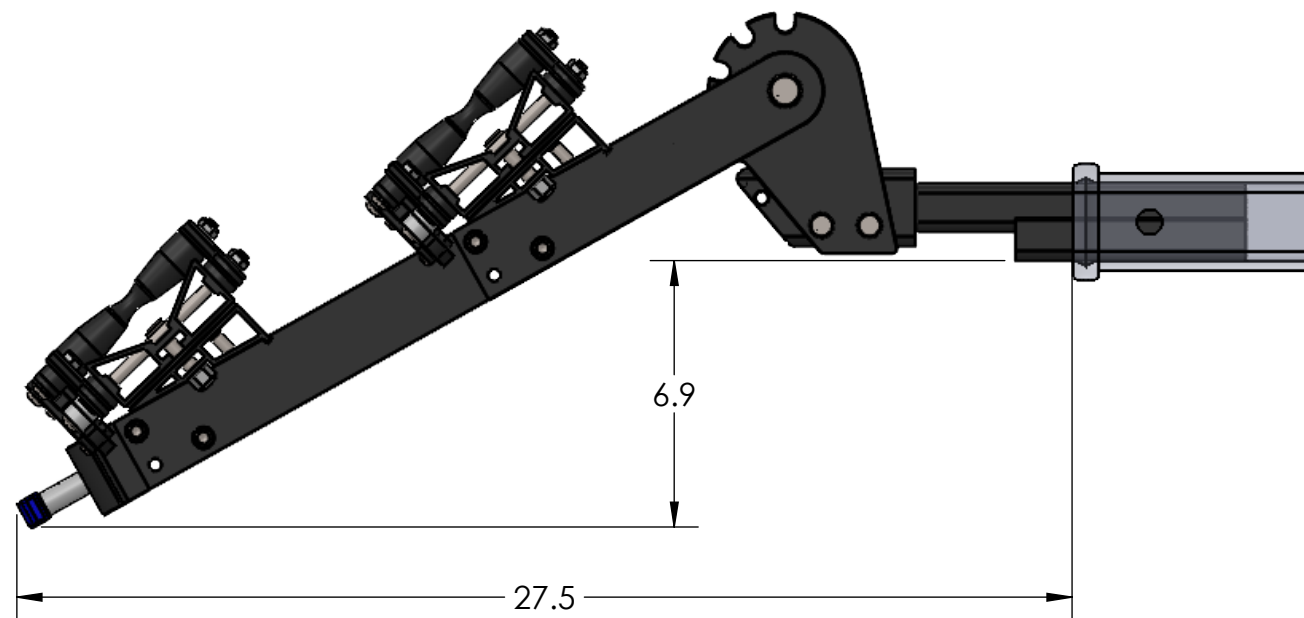

1.25" EQUIP'D SINGLE

STORAGE POSITION

RIDE POSITION

DOWN POSITION

OVERALL WIDTH

1.25" EQUIP'D SINGLE - STORAGE POSITION

BASE RACK

BASE RACK W/ ONE ADD-ON

BASE RACK W/ TWO ADD-ONS

1.25" EQUIP'D SINGLE - RIDE POSITION

1.25" EQUIP'D SINGLE - DOWN POSITION

BASE RACK W/ ONE ADD-ON

BASE RACK

BASE RACK W/ TWO ADD-ONS