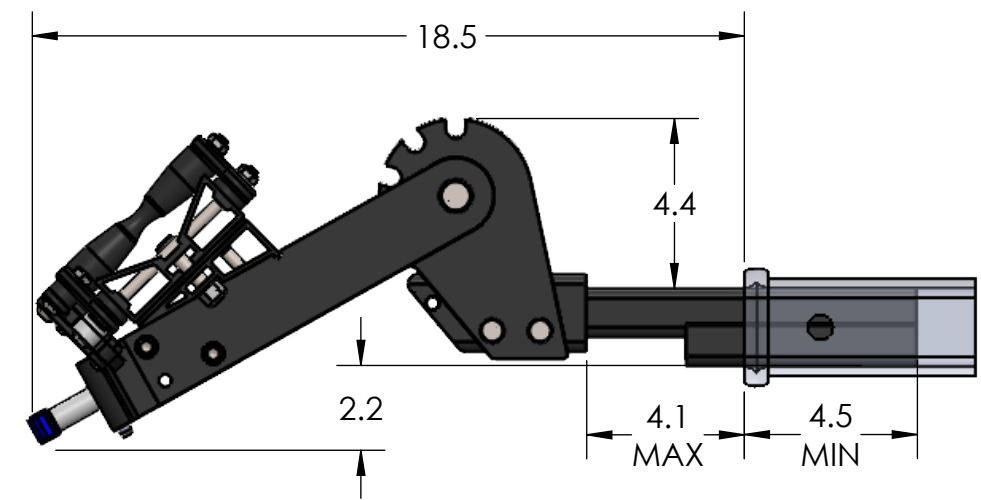

1.25" EQUIP'D SINGLE

STORAGE POSITION

RIDE POSITION

DOWN POSITION

OVERALL WIDTH

1.25" EQUIP'D SINGLE - STORAGE POSITION

BASE RACK

BASE RACK W/ ONE ADD-ON

BASE RACK W/ TWO ADD-ONS

1.25" EQUIP'D SINGLE - RIDE POSITION

1.25" EQUIP'D SINGLE - DOWN POSITION

BASE RACK W/ ONE ADD-ON

BASE RACK

BASE RACK W/ TWO ADD-ONS