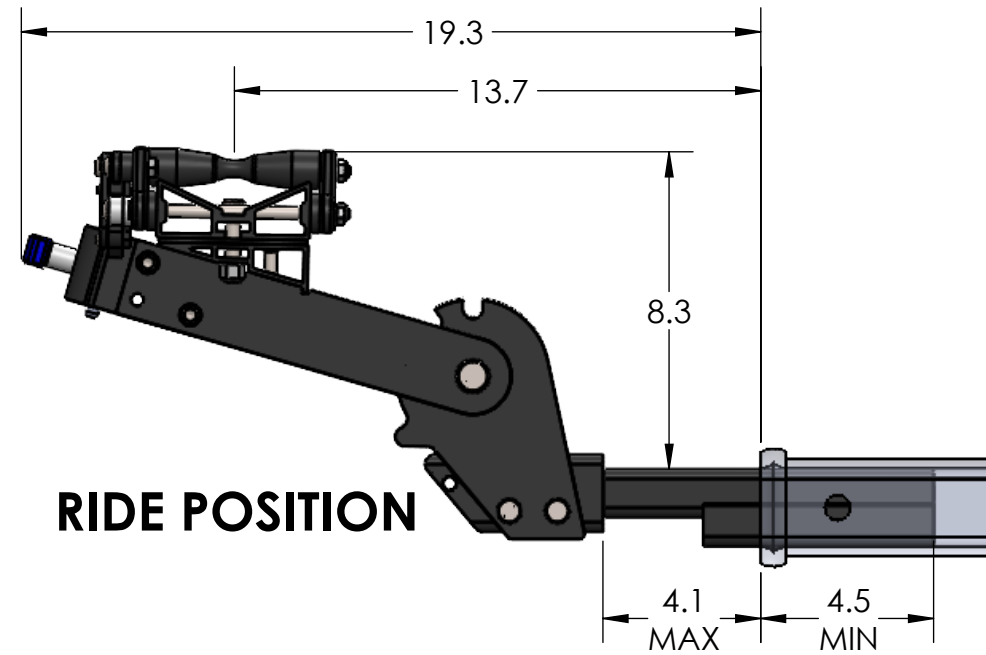

1.25" EQUIP'D SINGLE

STORAGE POSITION

RIDE POSITION

DOWN POSITION

OVERALL WIDTH

1.25" EQUIP'D SINGLE - STORAGE POSITION

BASE RACK

BASE RACK W/ ONE ADD-ON

BASE RACK W/ TWO ADD-ONS

1.25" EQUIP'D SINGLE - RIDE POSITION

1.25" EQUIP'D SINGLE - DOWN POSITION

BASE RACK W/ ONE ADD-ON

BASE RACK

BASE RACK W/ TWO ADD-ONS