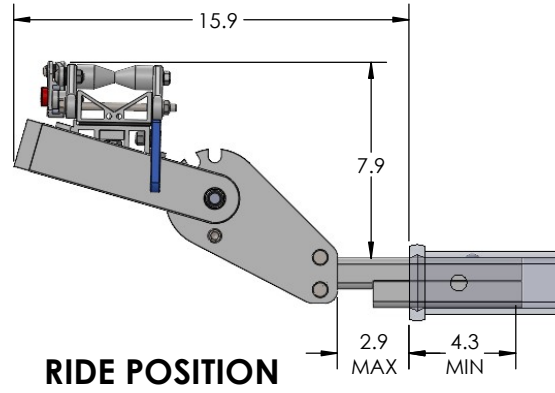

# 1.25" ELLIPTIGO SINGLE

# 1.25" ELLIPTIGO SINGLE - STORAGE POSITION

**BASE RACK**

**BASE RACK W/ ONE ADD-ON**

# 1.25" ELLIPTIGO SINGLE - RIDE POSITION

**BASE RACK**

**BASE RACK W/ ONE ADD-ON**

# 1.25" ELLIPTIGO SINGLE - DOWN POSITION

**BASE RACK**

**BASE RACK W/ ONE ADD-ON**