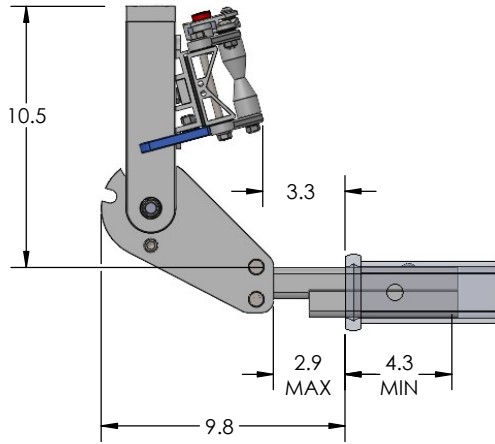

# 1.25" ELLIPTIGO SINGLE

# 1.25" ELLIPTIGO SINGLE - STORAGE POSITION

**BASE RACK**

**BASE RACK W/ ONE ADD-ON**

# 1.25" ELLIPTIGO SINGLE - RIDE POSITION

**BASE RACK**

**BASE RACK W/ ONE ADD-ON**

# 1.25" ELLIPTIGO SINGLE - DOWN POSITION

**BASE RACK**

**BASE RACK W/ ONE ADD-ON**