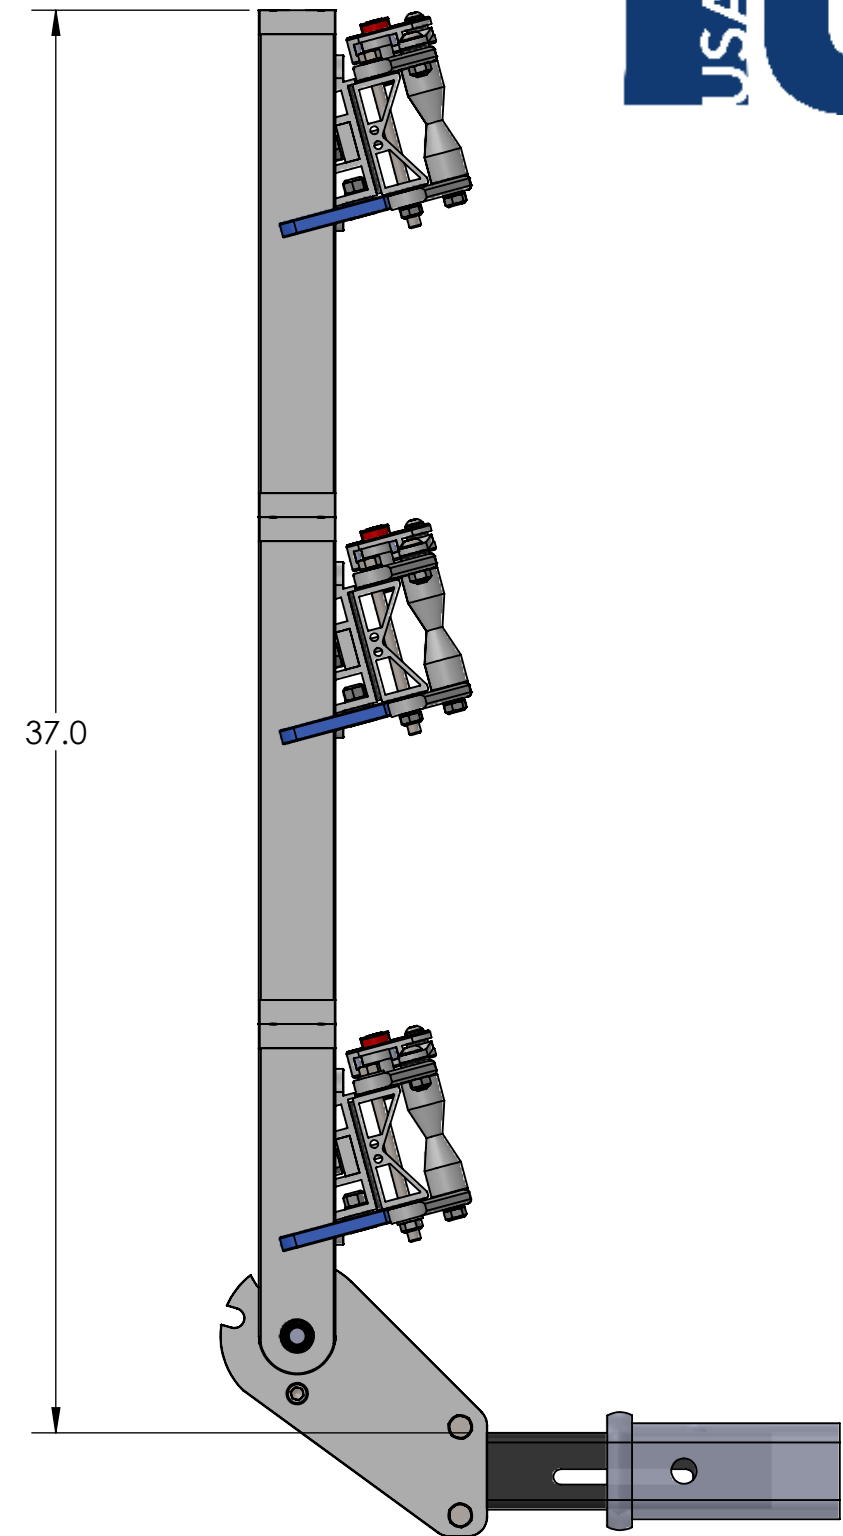

# 1.25" ELLIPTIGO SINGLE

# 1.25" ELLIPTIGO SINGLE - RIDE POSITION

**BASE RACK**

**BASE RACK W/ ONE ADD-ON**

# 1.25" ELLIPTIGO SINGLE - DOWN POSITION

**BASE RACK**

**BASE RACK W/ ONE ADD-ON**

# 2" ELLIPTIGO SINGLE - STORAGE POSITION

**BASE RACK**

**BASE RACK W/ ONE ADD-ON**

**BASE RACK W/ TWO ADD-ONS**