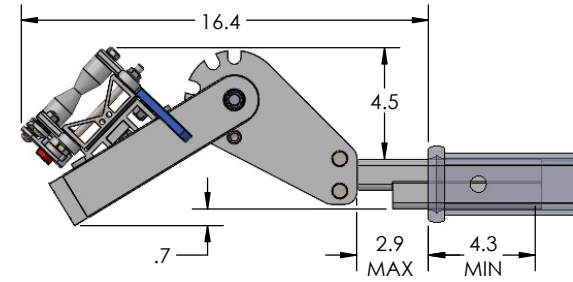

# 1.25" ELLIPTIGO SINGLE

# 1.25" ELLIPTIGO SINGLE - STORAGE POSITION

**BASE RACK**

**BASE RACK W/ ONE ADD-ON**

# 1.25" ELLIPTIGO SINGLE - RIDE POSITION

**BASE RACK**

**BASE RACK W/ ONE ADD-ON**

# 1.25" ELLIPTIGO SINGLE - DOWN POSITION

**BASE RACK**

**BASE RACK W/ ONE ADD-ON**