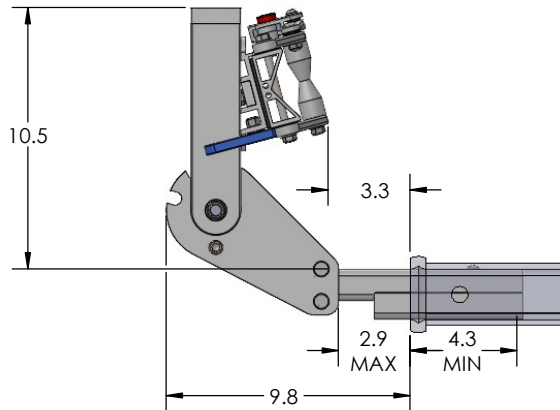

# 1.25" ELLIPTIGO SINGLE

# 1.25" ELLIPTIGO SINGLE - STORAGE POSITION

**BASE RACK**

**BASE RACK W/ ONE ADD-ON**

# 1.25" ELLIPTIGO SINGLE - RIDE POSITION

**BASE RACK**

**BASE RACK W/ ONE ADD-ON**

# 1.25" ELLIPTIGO SINGLE - DOWN POSITION

**BASE RACK**

**BASE RACK W/ ONE ADD-ON**