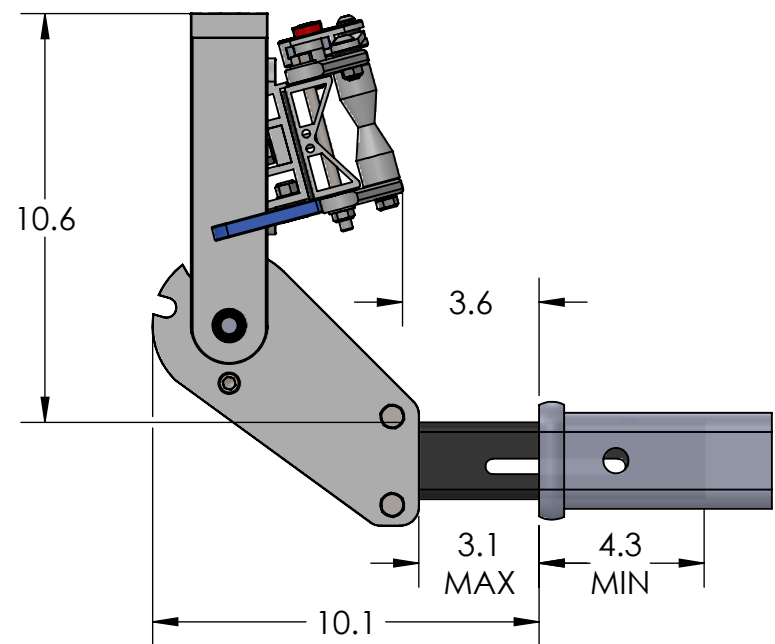

# 1.25" ELLIPTIGO SINGLE - RIDE POSITION

**BASE RACK**

**BASE RACK W/ ONE ADD-ON**

# 1.25" ELLIPTIGO SINGLE - DOWN POSITION

**BASE RACK**

**BASE RACK W/ ONE ADD-ON**

# 2" ELLIPTIGO SINGLE - STORAGE POSITION

**BASE RACK**

**BASE RACK W/ ONE ADD-ON**

**BASE RACK W/ TWO ADD-ONS**