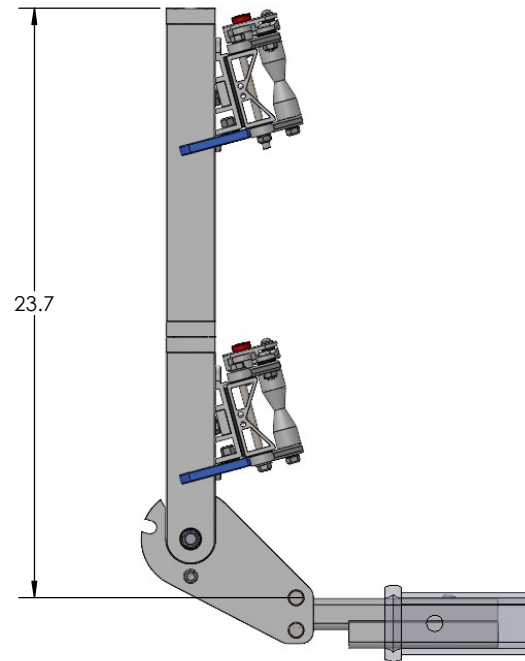

# 1.25" ELLIPTIGO SINGLE

# 1.25" ELLIPTIGO SINGLE - STORAGE POSITION

**BASE RACK**

**BASE RACK W/ ONE ADD-ON**

# 1.25" ELLIPTIGO SINGLE - RIDE POSITION

**BASE RACK**

**BASE RACK W/ ONE ADD-ON**

# 1.25" ELLIPTIGO SINGLE - DOWN POSITION

**BASE RACK**

**BASE RACK W/ ONE ADD-ON**