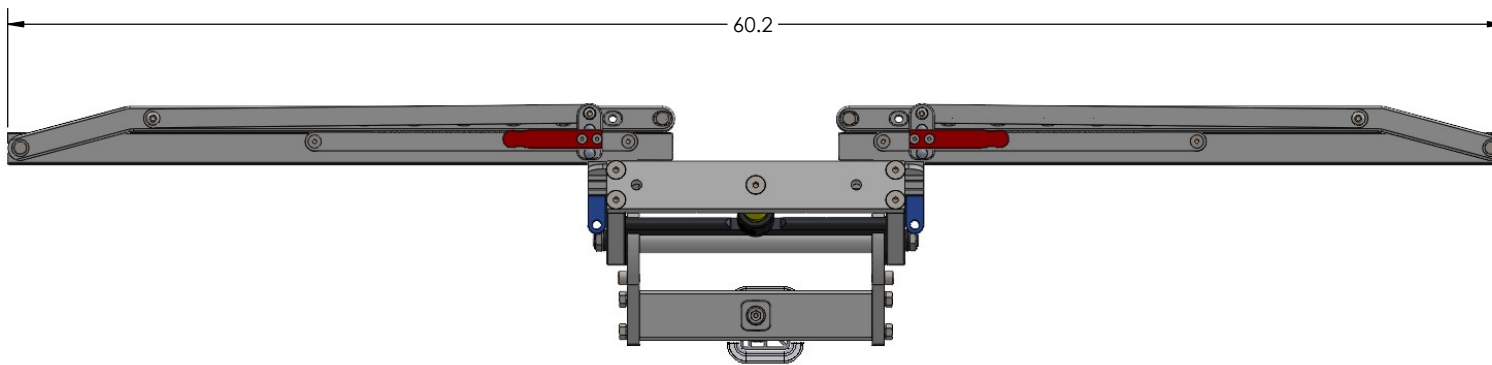

# 1.25" ELLIPTIGO SINGLE

# 1.25" ELLIPTIGO SINGLE - STORAGE POSITION

**BASE RACK**

**BASE RACK W/ ONE ADD-ON**

# 1.25" ELLIPTIGO SINGLE - RIDE POSITION

**BASE RACK**

**BASE RACK W/ ONE ADD-ON**

# 1.25" ELLIPTIGO SINGLE - DOWN POSITION

**BASE RACK**

**BASE RACK W/ ONE ADD-ON**