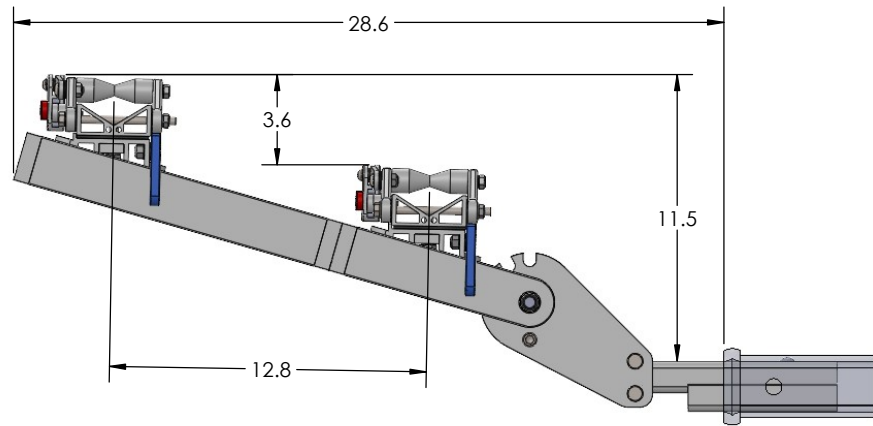

# 1.25" ELLIPTIGO SINGLE

# 1.25" ELLIPTIGO SINGLE - STORAGE POSITION

**BASE RACK**

**BASE RACK W/ ONE ADD-ON**

# 1.25" ELLIPTIGO SINGLE - RIDE POSITION

**BASE RACK**

**BASE RACK W/ ONE ADD-ON**

# 1.25" ELLIPTIGO SINGLE - DOWN POSITION

**BASE RACK**

**BASE RACK W/ ONE ADD-ON**