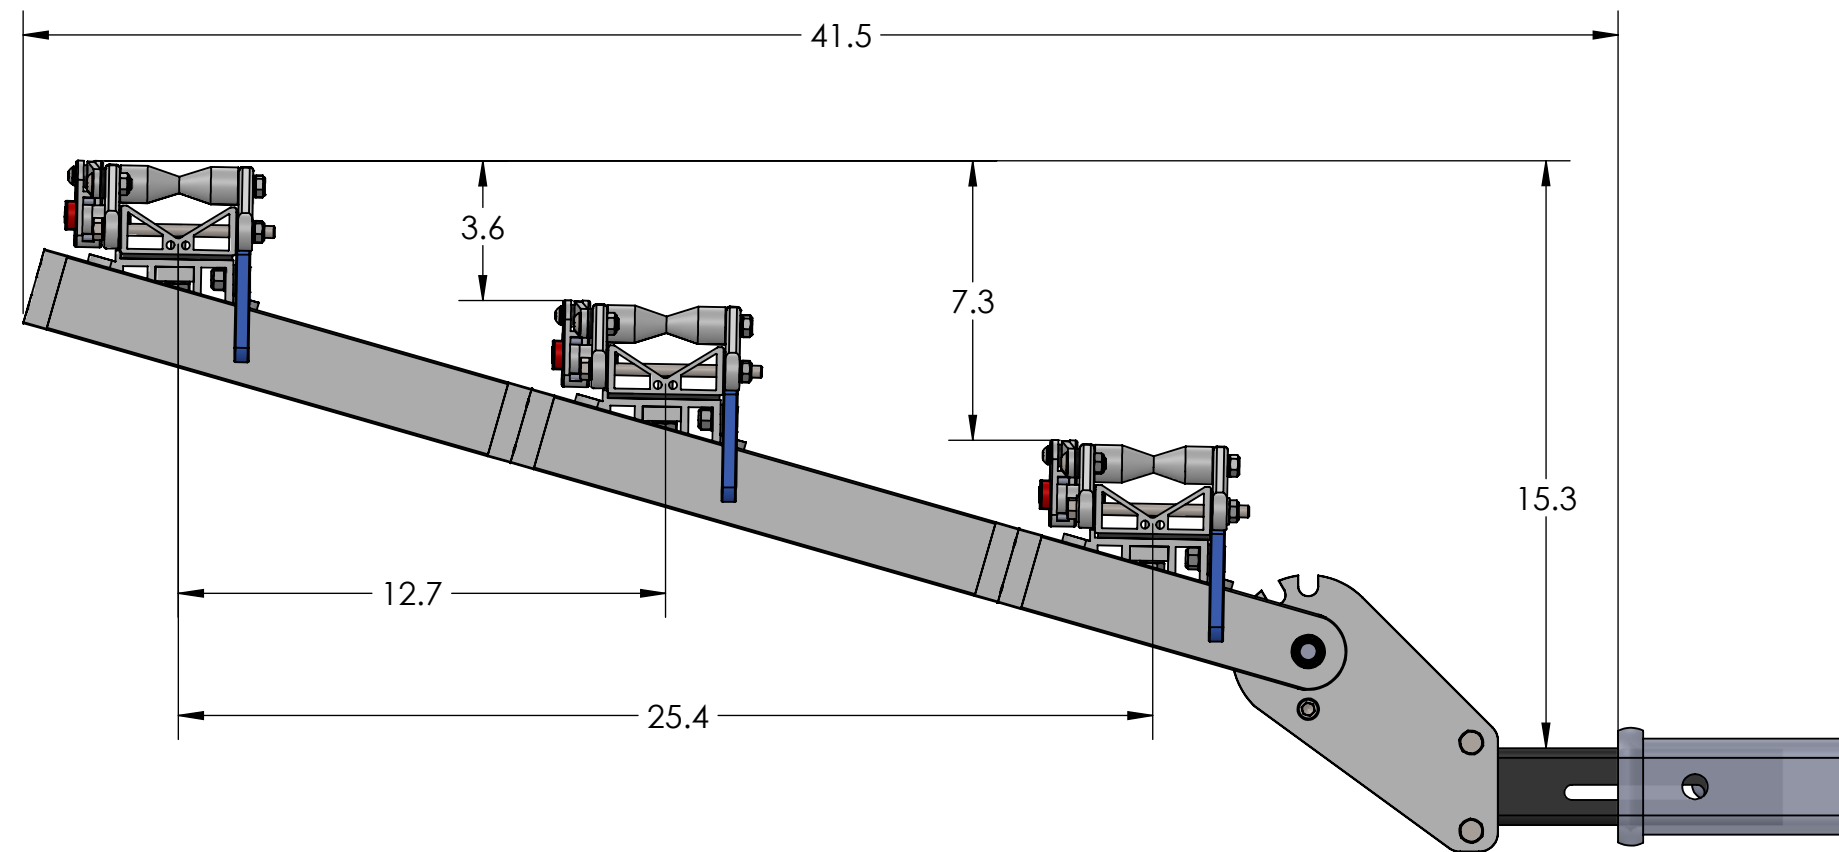

# 1.25" ELLIPTIGO SINGLE - DOWN POSITION

**BASE RACK**

**BASE RACK W/ ONE ADD-ON**

# 2" ELLIPTIGO SINGLE - STORAGE POSITION

**BASE RACK**

**BASE RACK W/ ONE ADD-ON**

**BASE RACK W/ TWO ADD-ONS**

# 2" ELLIPTIGO SINGLE - RIDE POSITION

**BASE RACK W/ TWO ADD-ONS**

**BASE RACK**

**BASE RACK W/ ONE ADD-ON**