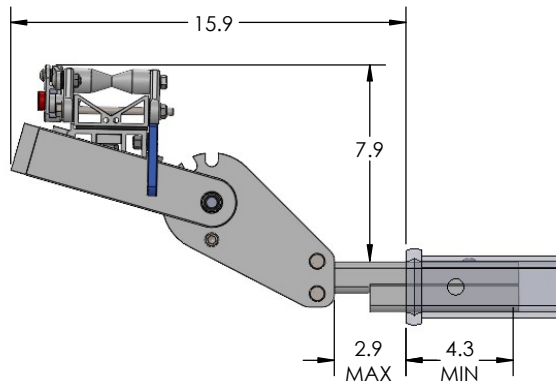

# 1.25" ELLIPTIGO SINGLE

# 1.25" ELLIPTIGO SINGLE - STORAGE POSITION

**BASE RACK**

**BASE RACK W/ ONE ADD-ON**

# 1.25" ELLIPTIGO SINGLE - RIDE POSITION

**BASE RACK**

**BASE RACK W/ ONE ADD-ON**

# 1.25" ELLIPTIGO SINGLE - DOWN POSITION

**BASE RACK**

**BASE RACK W/ ONE ADD-ON**