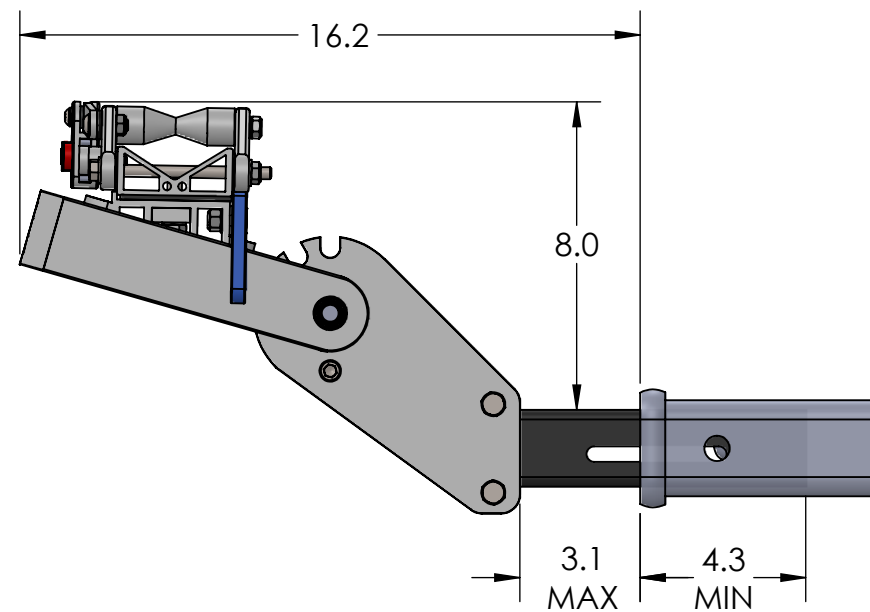

# 1.25" ELLIPTIGO SINGLE - DOWN POSITION

**BASE RACK**

**BASE RACK W/ ONE ADD-ON**

# 2" ELLIPTIGO SINGLE - STORAGE POSITION

**BASE RACK**

**BASE RACK W/ ONE ADD-ON**

**BASE RACK W/ TWO ADD-ONS**

# 2" ELLIPTIGO SINGLE - RIDE POSITION

**BASE RACK W/ TWO ADD-ONS**

**BASE RACK**

**BASE RACK W/ ONE ADD-ON**