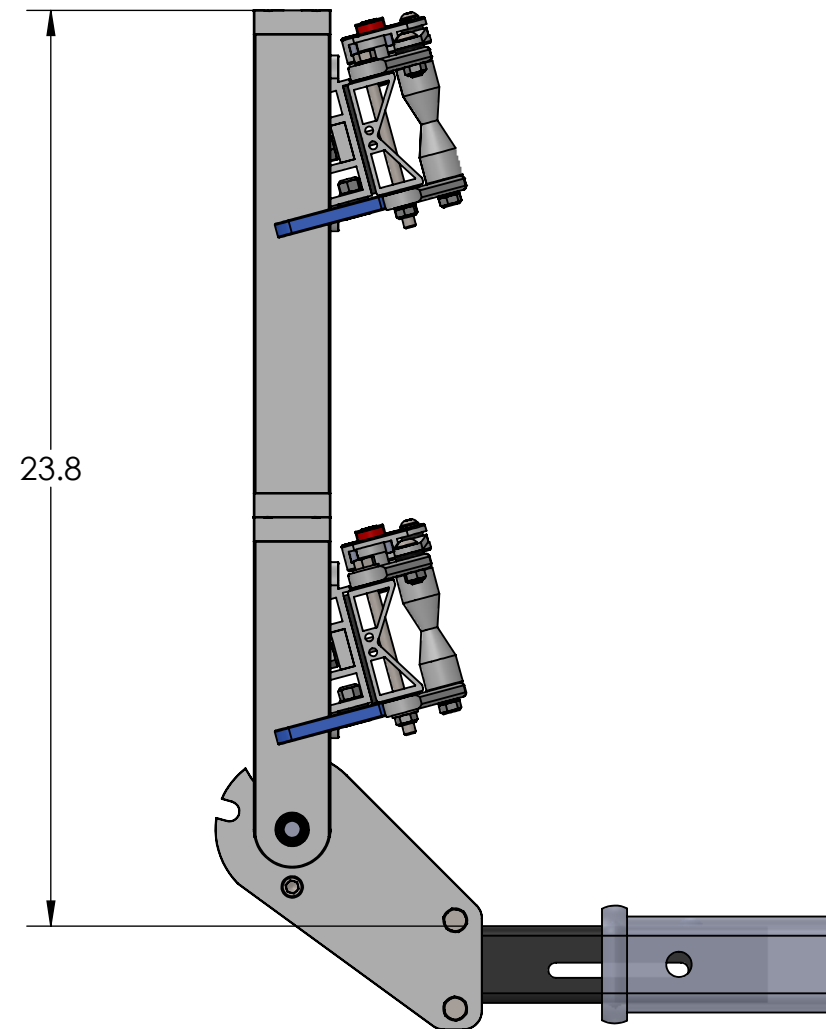

# 1.25" ELLIPTIGO SINGLE

# 1.25" ELLIPTIGO SINGLE - RIDE POSITION

**BASE RACK**

**BASE RACK W/ ONE ADD-ON**

# 1.25" ELLIPTIGO SINGLE - DOWN POSITION

**BASE RACK**

**BASE RACK W/ ONE ADD-ON**

# 2" ELLIPTIGO SINGLE - STORAGE POSITION

**BASE RACK**

**BASE RACK W/ ONE ADD-ON**

**BASE RACK W/ TWO ADD-ONS**