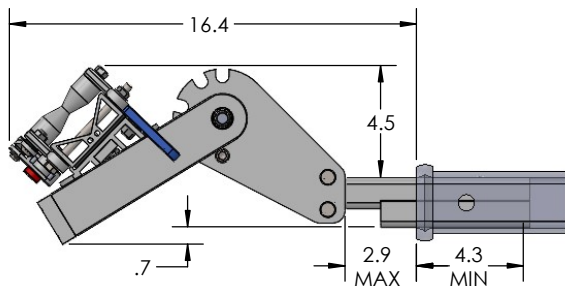

# 1.25" ELLIPTIGO SINGLE - STORAGE POSITION

**BASE RACK**

**BASE RACK W/ ONE ADD-ON**

# 1.25" ELLIPTIGO SINGLE - RIDE POSITION

**BASE RACK**

**BASE RACK W/ ONE ADD-ON**

# 1.25" ELLIPTIGO SINGLE - DOWN POSITION

**BASE RACK**

**BASE RACK W/ ONE ADD-ON**

# 2" ELLIPTIGO SINGLE - STORAGE POSITION

**BASE RACK**

**BASE RACK W/ ONE ADD-ON**

**BASE RACK W/ TWO ADD-ONS**