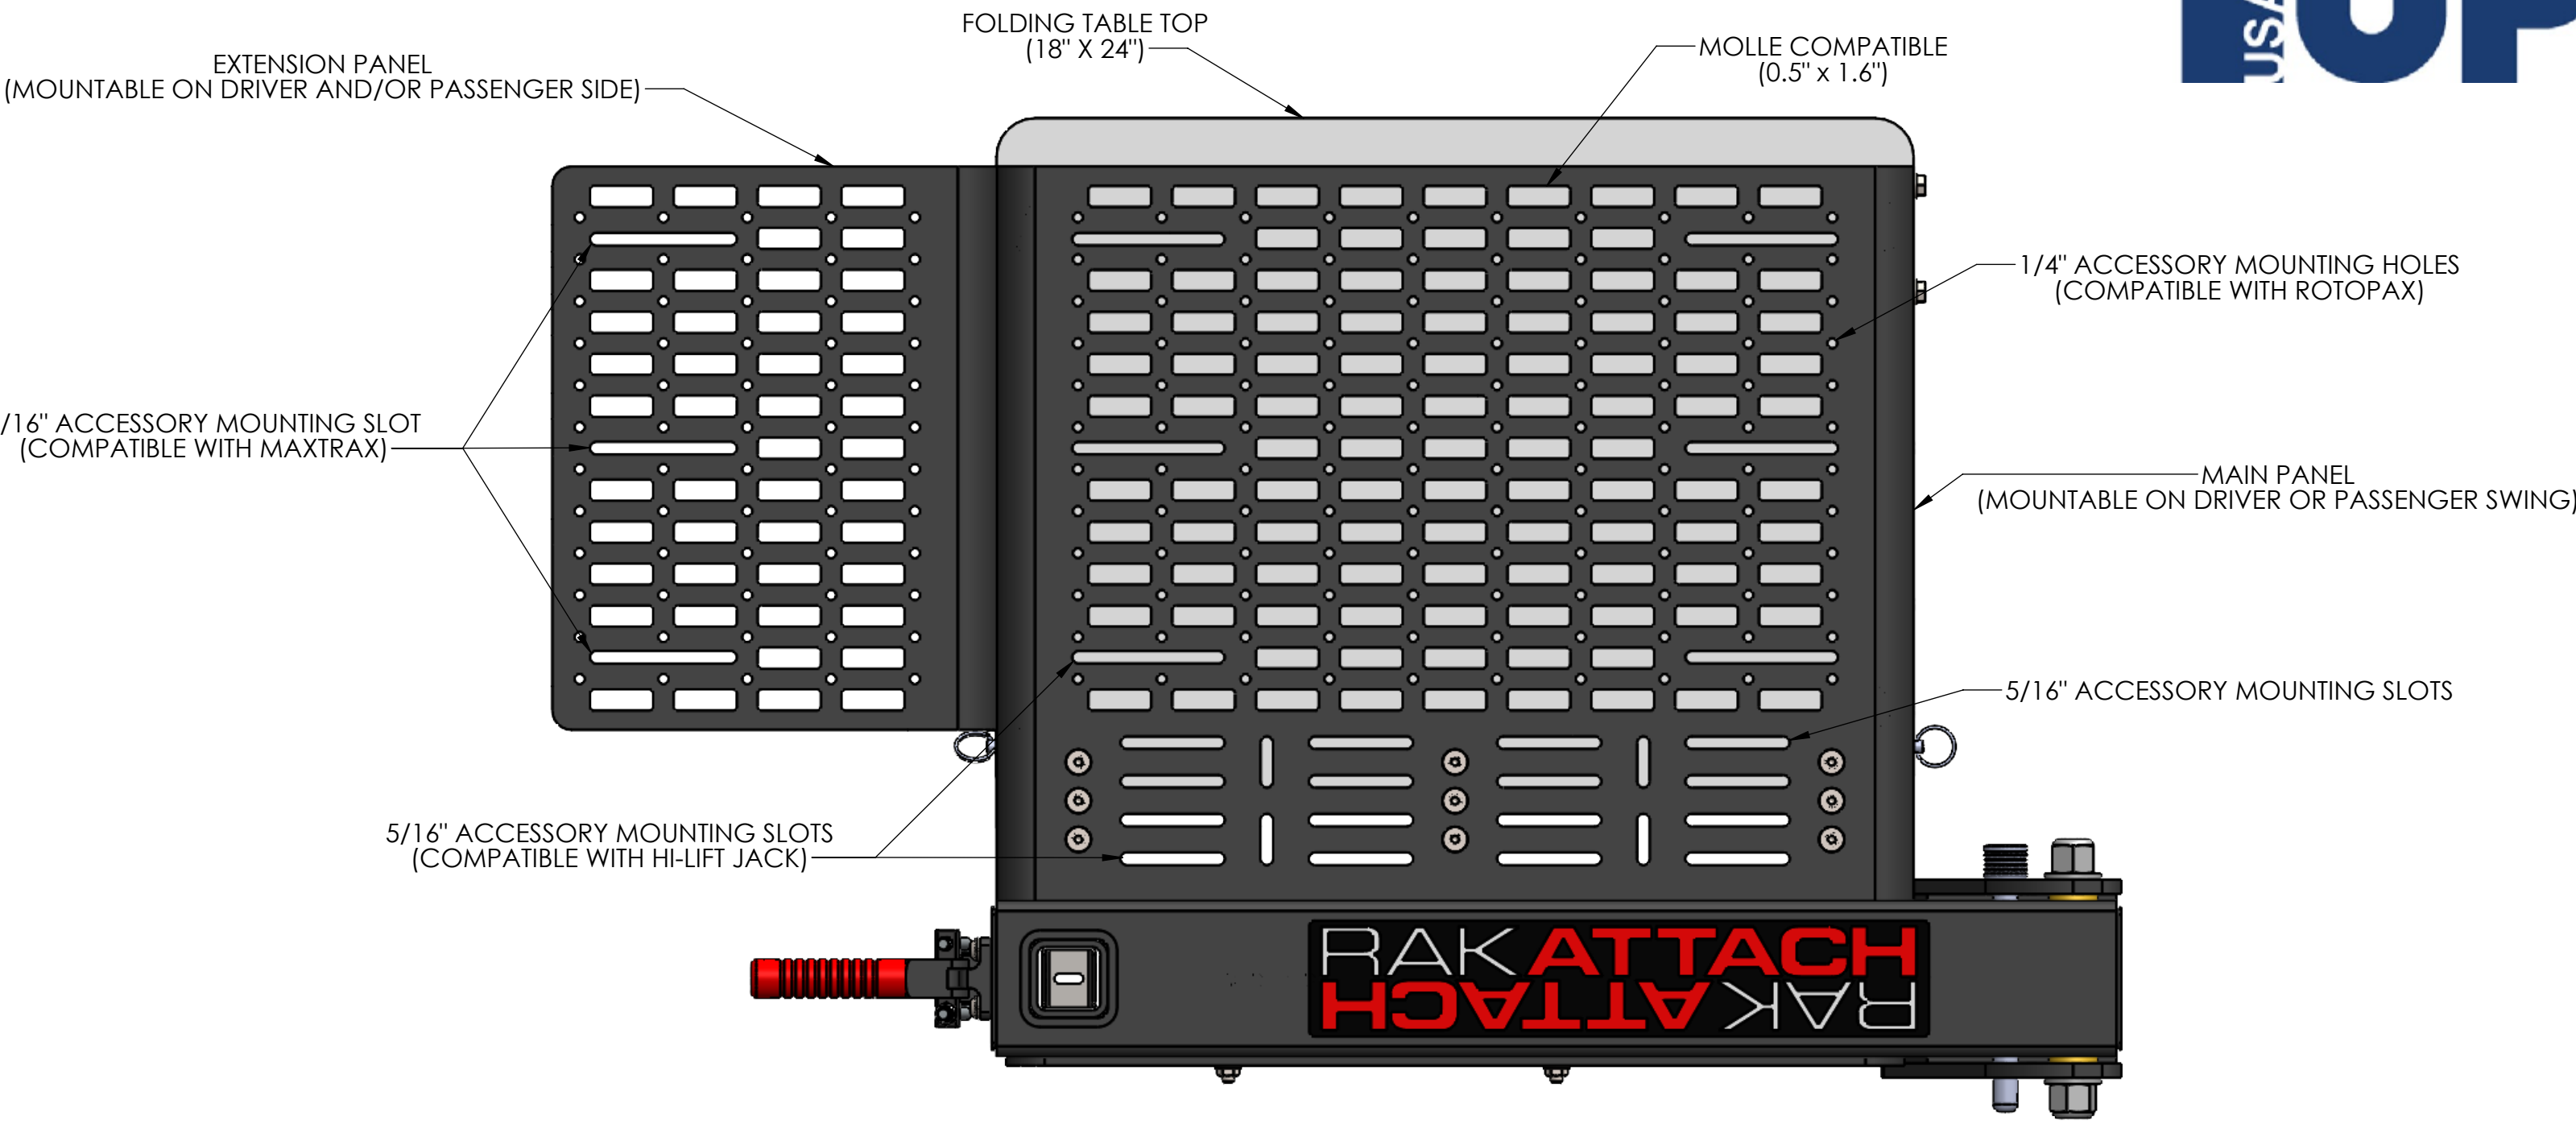

# APS - FEATURES

NOTES: COMPATIBLE WITH DRIVER AND PASSENGER SWING

# APS - CLOSED

NOTES: COMPATIBLE WITH DRIVER AND PASSENGER SWING

# APS - SIDE PANEL

NOTES: ABLE TO MOUNT ON DRIVER AND/OR PASSENGER SIDE