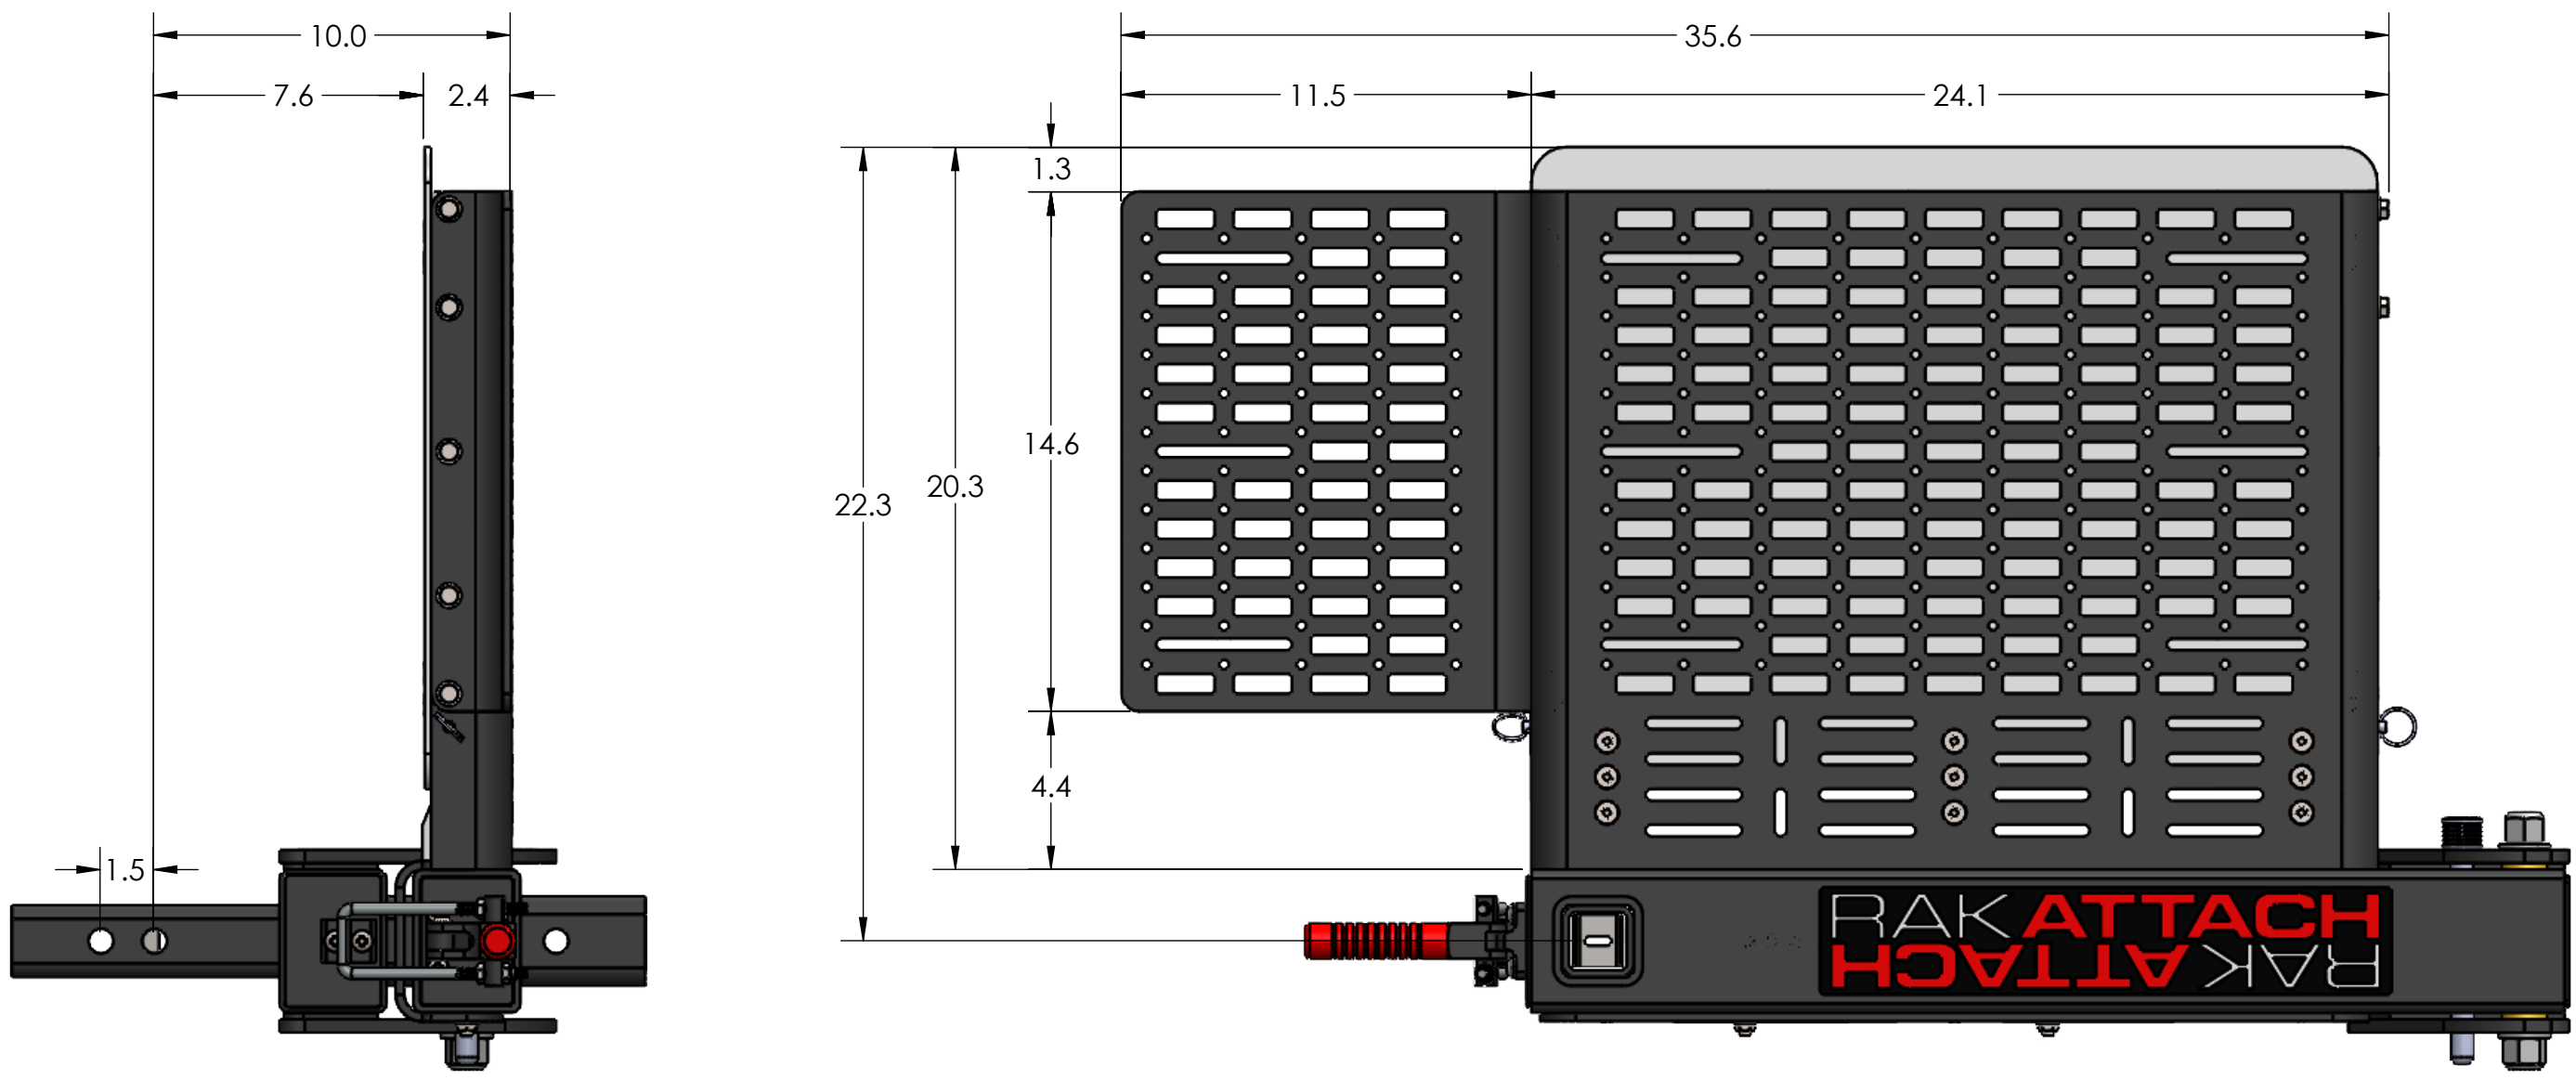

# APS - FEATURES

NOTES: COMPATIBLE WITH DRIVER AND PASSENGER SWING

# APS - CLOSED

NOTES: COMPATIBLE WITH DRIVER AND PASSENGER SWING

# APS - SIDE PANEL

NOTES: ABLE TO MOUNT ON DRIVER AND/OR PASSENGER SIDE