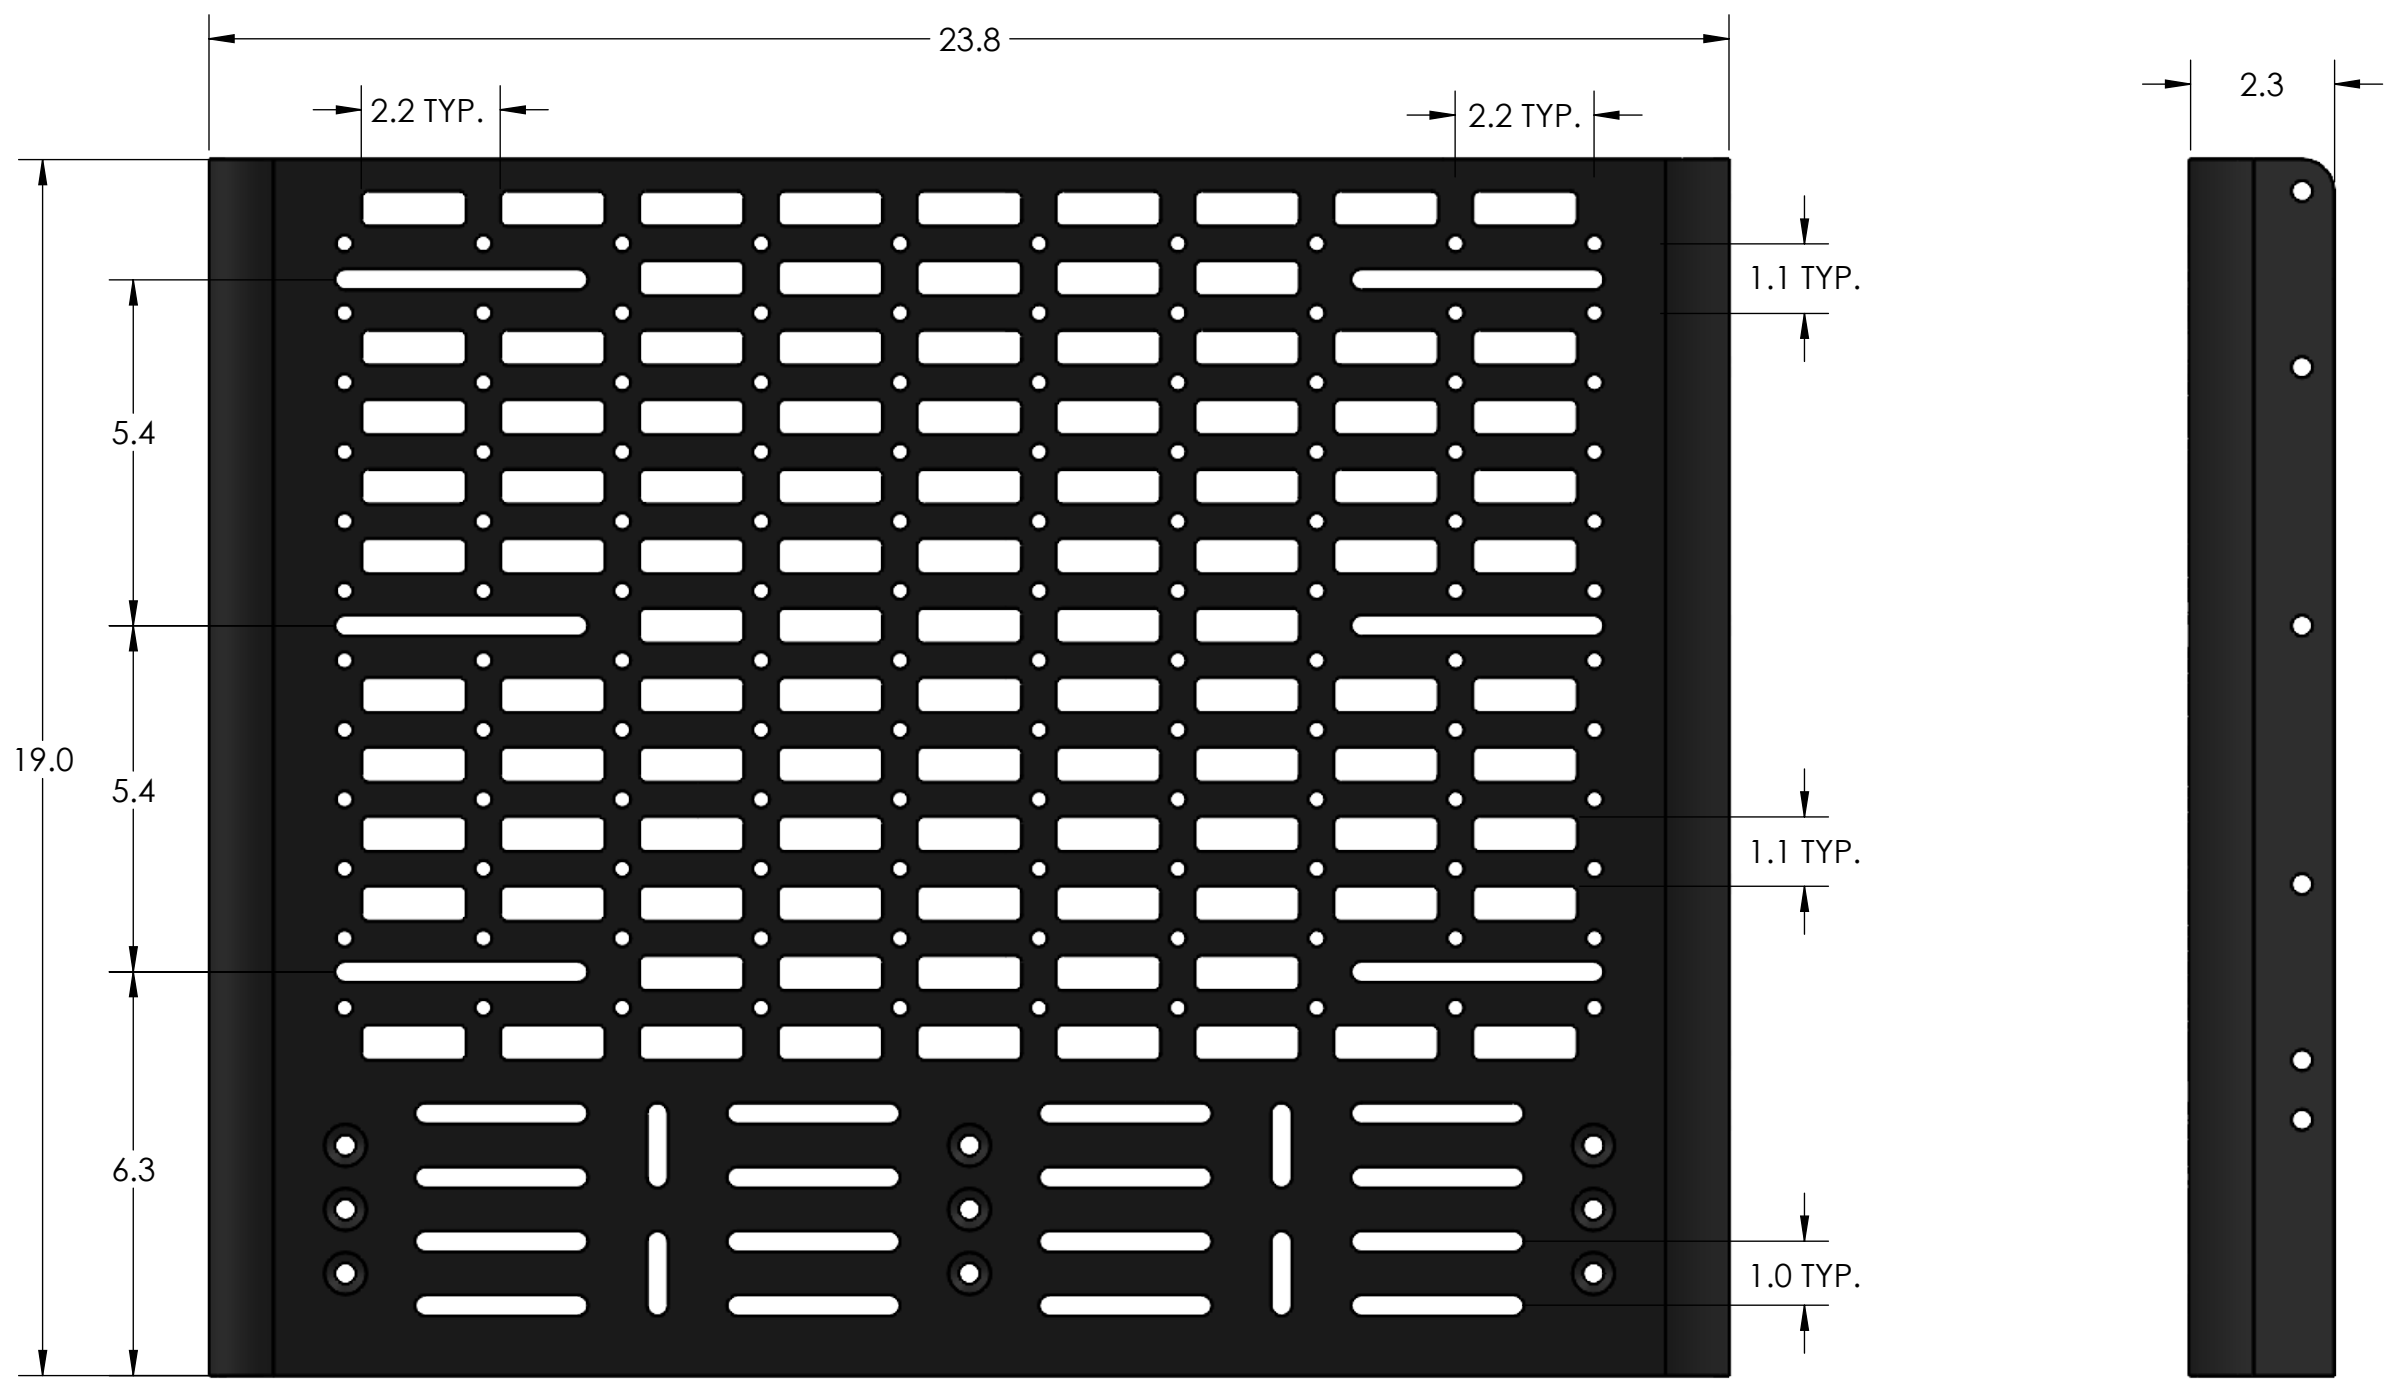

APS - PANEL

NOTES: COMPATIBLE WITH DRIVER AND PASSENGER SWING