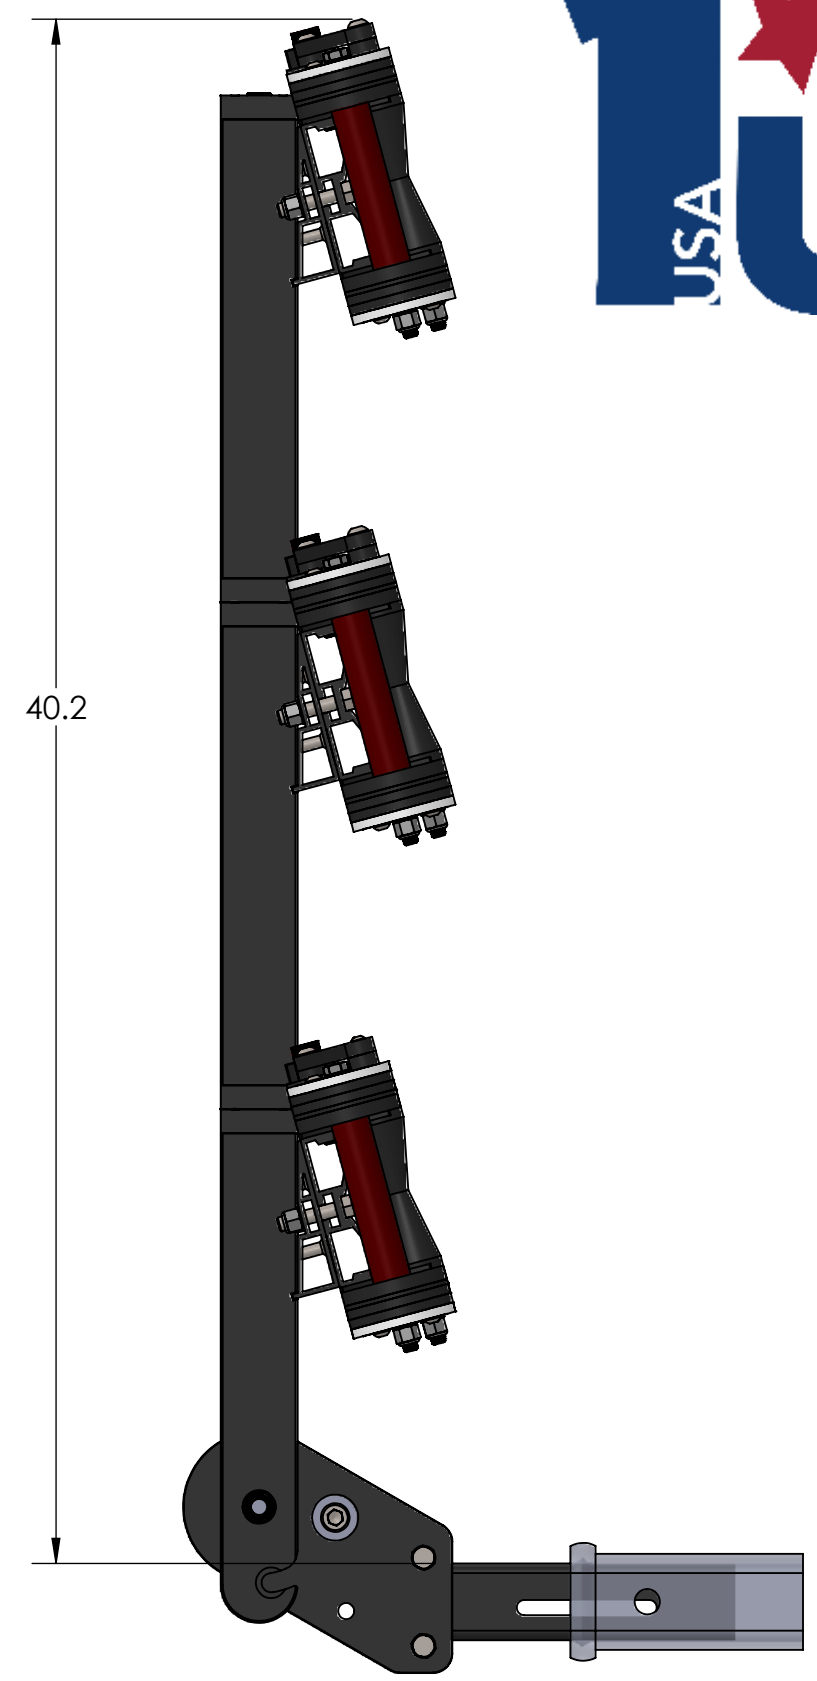

2" XD SINGLE

STORAGE POSITION

RIDE POSITION

OVERALL WIDTH

2" XD SINGLE - STORAGE POSITION

BASE RACK

BASE RACK W/ ONE ADD-ON

BASE RACK W/ TWO ADD-ONS

2" XD SINGLE - RIDE POSITION

BASE RACK W/ ONE ADD-ON

BASE RACK

BASE RACK W/ TWO ADD-ONS