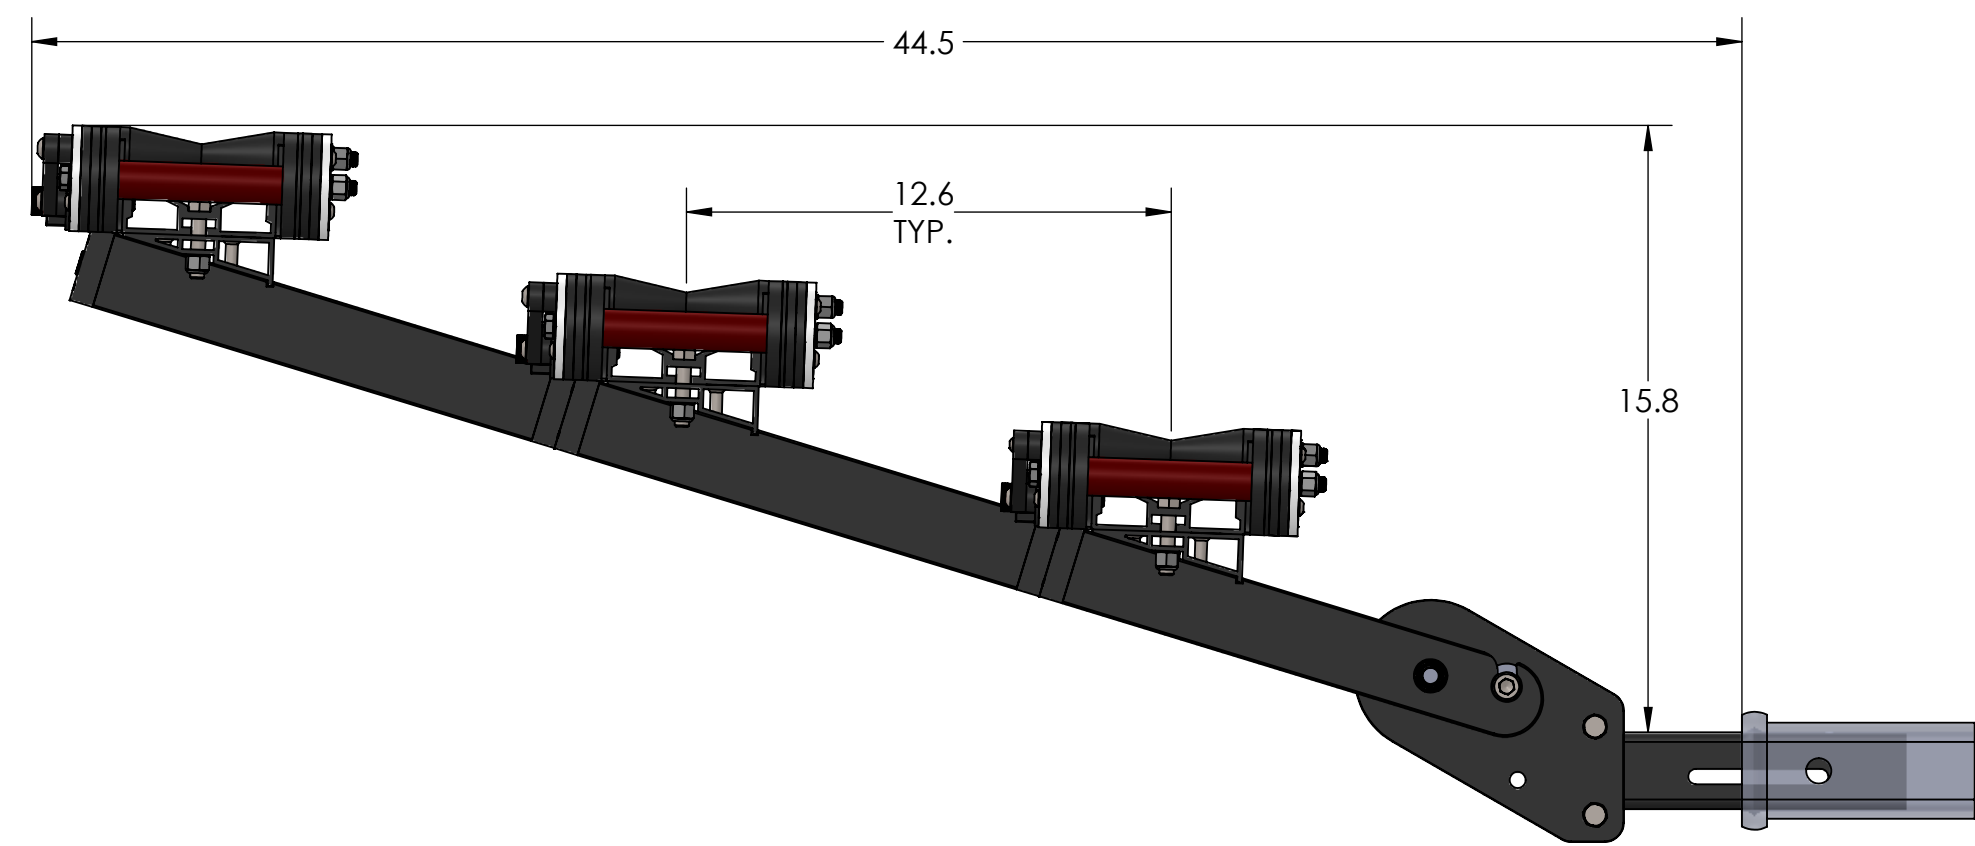

2" XD SINGLE

STORAGE POSITION

RIDE POSITION

OVERALL WIDTH

2" XD SINGLE - STORAGE POSITION

BASE RACK

BASE RACK W/ ONE ADD-ON

BASE RACK W/ TWO ADD-ONS

2" XD SINGLE - RIDE POSITION

BASE RACK W/ ONE ADD-ON

BASE RACK

BASE RACK W/ TWO ADD-ONS