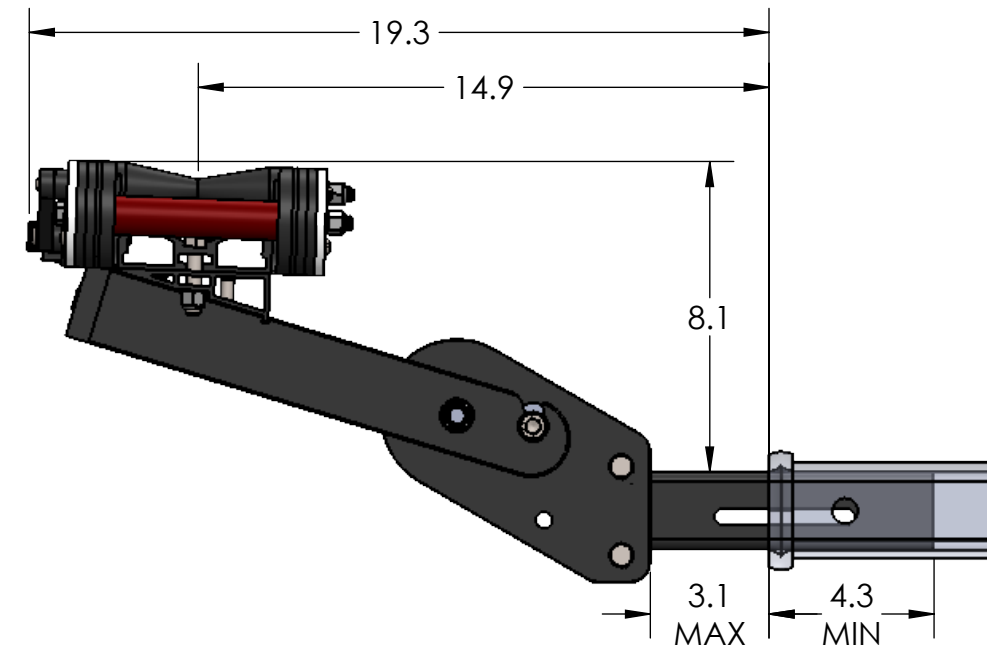

2" XD SINGLE

STORAGE POSITION

RIDE POSITION

OVERALL WIDTH

2" XD SINGLE - STORAGE POSITION

BASE RACK

BASE RACK W/ ONE ADD-ON

BASE RACK W/ TWO ADD-ONS

2" XD SINGLE - RIDE POSITION

BASE RACK W/ ONE ADD-ON

BASE RACK

BASE RACK W/ TWO ADD-ONS