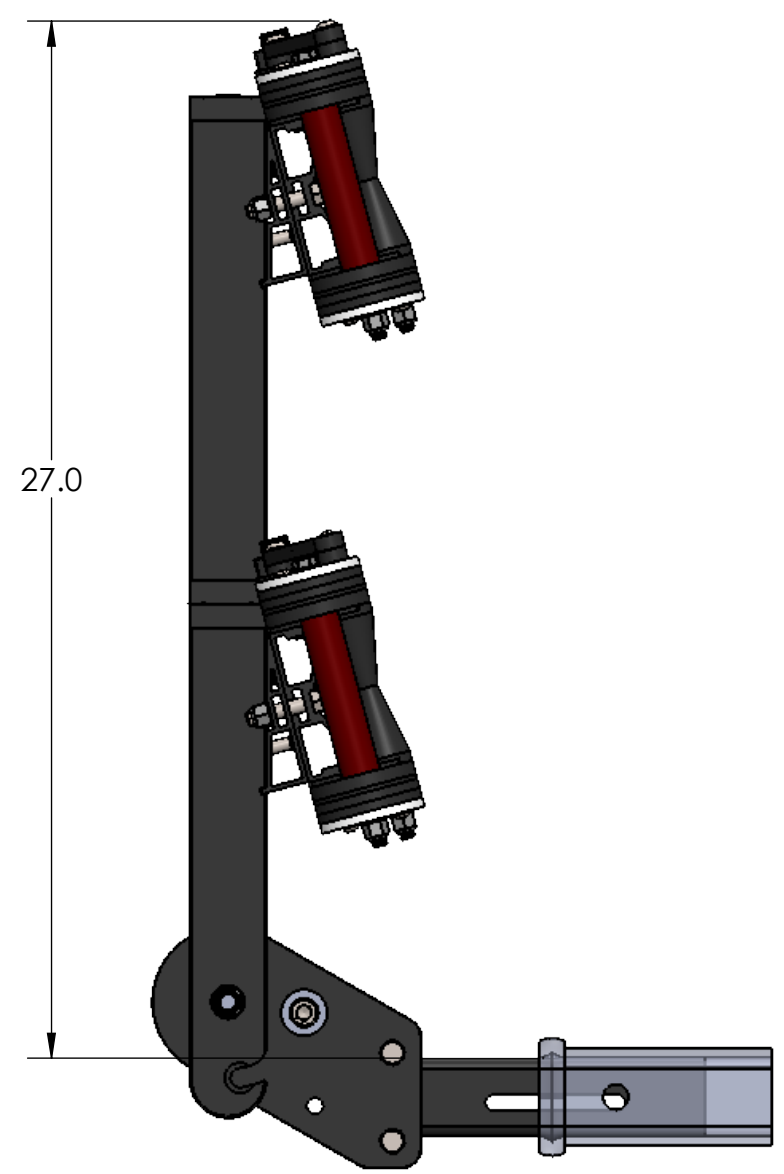

2" XD SINGLE

STORAGE POSITION

RIDE POSITION

OVERALL WIDTH

2" XD SINGLE - STORAGE POSITION

BASE RACK

BASE RACK W/ ONE ADD-ON

BASE RACK W/ TWO ADD-ONS

2" XD SINGLE - RIDE POSITION

BASE RACK W/ ONE ADD-ON

BASE RACK

BASE RACK W/ TWO ADD-ONS