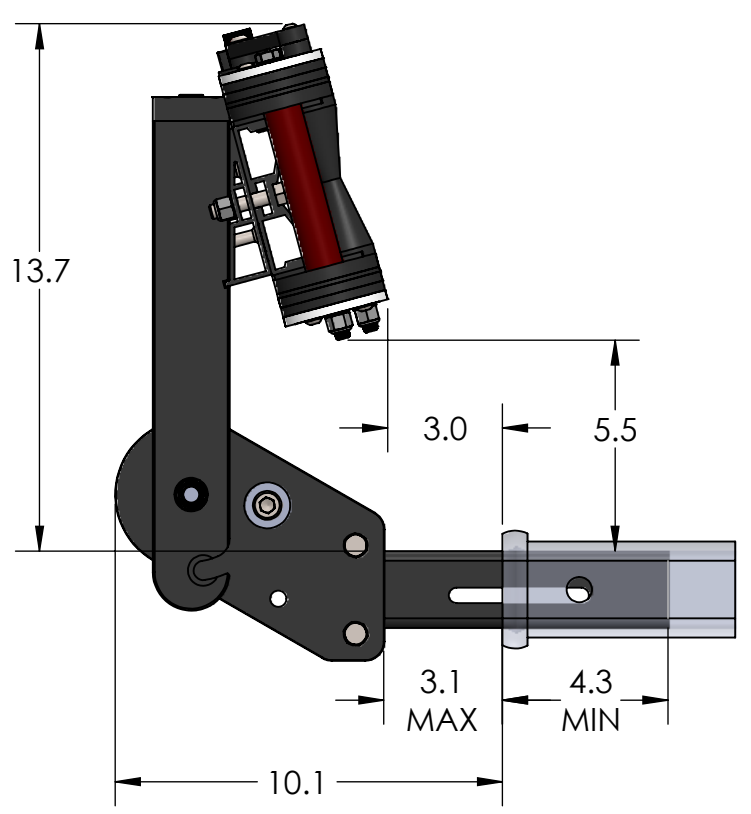

2" XD SINGLE

STORAGE POSITION

RIDE POSITION

OVERALL WIDTH

2" XD SINGLE - STORAGE POSITION

BASE RACK

BASE RACK W/ ONE ADD-ON

BASE RACK W/ TWO ADD-ONS

2" XD SINGLE - RIDE POSITION

BASE RACK W/ ONE ADD-ON

BASE RACK

BASE RACK W/ TWO ADD-ONS