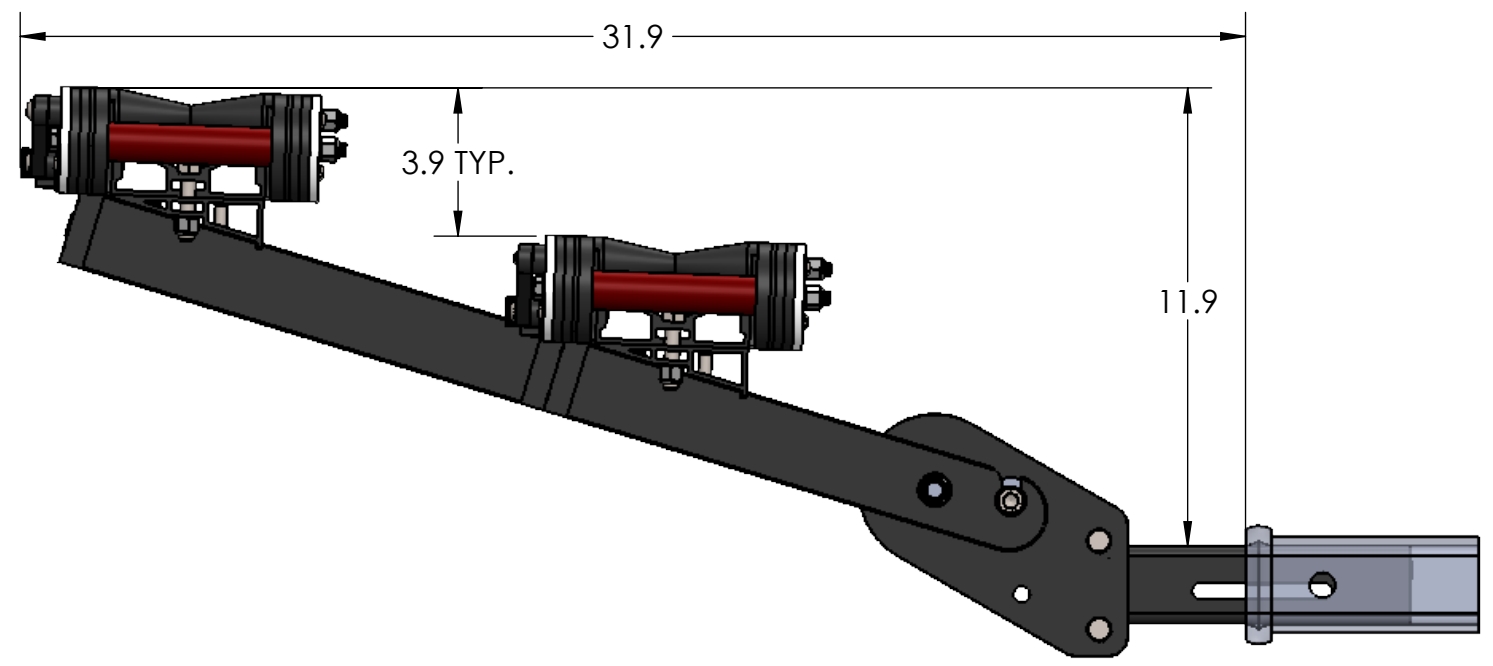

2" XD SINGLE

STORAGE POSITION

RIDE POSITION

OVERALL WIDTH

2" XD SINGLE - STORAGE POSITION

BASE RACK

BASE RACK W/ ONE ADD-ON

BASE RACK W/ TWO ADD-ONS

2" XD SINGLE - RIDE POSITION

BASE RACK W/ ONE ADD-ON

BASE RACK

BASE RACK W/ TWO ADD-ONS