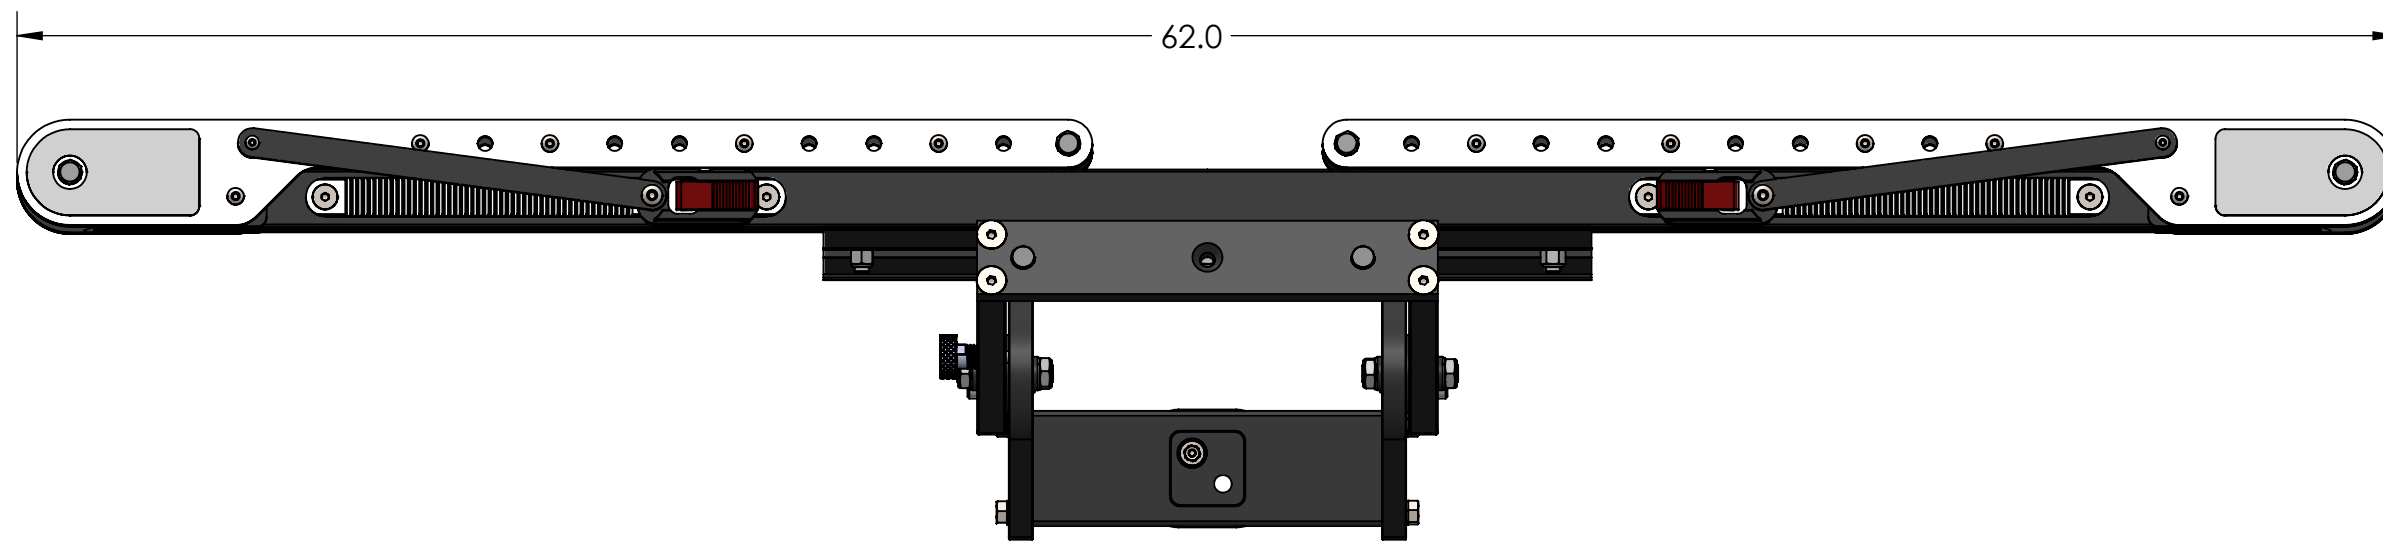

2" XD SINGLE

STORAGE POSITION

RIDE POSITION

OVERALL WIDTH

2" XD SINGLE - STORAGE POSITION

BASE RACK

BASE RACK W/ ONE ADD-ON

BASE RACK W/ TWO ADD-ONS

2" XD SINGLE - RIDE POSITION

BASE RACK W/ ONE ADD-ON

BASE RACK

BASE RACK W/ TWO ADD-ONS