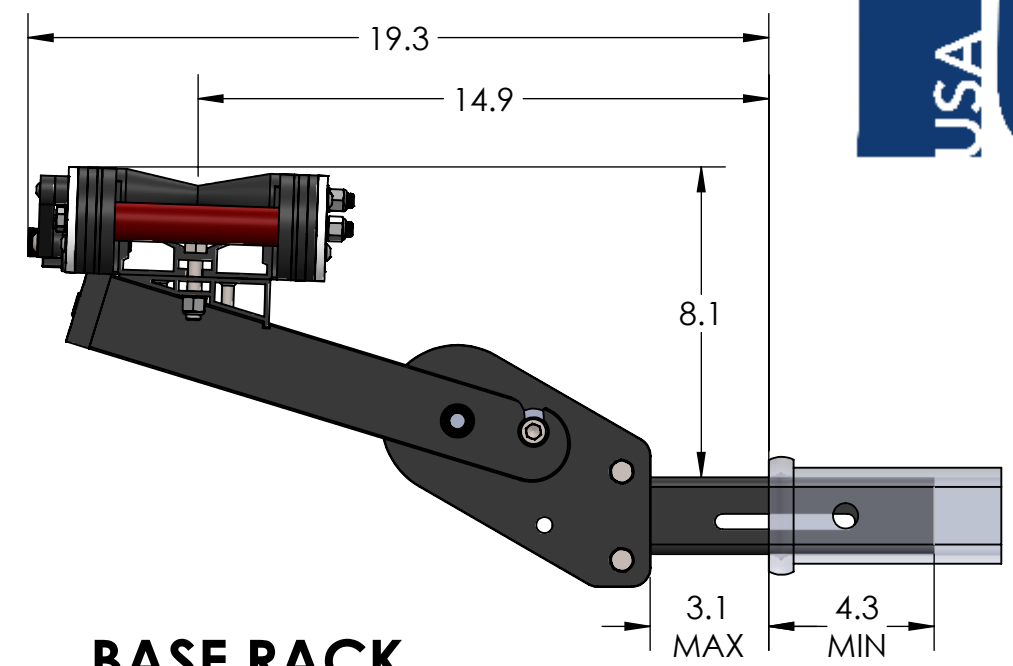

2" XD SINGLE

STORAGE POSITION

RIDE POSITION

OVERALL WIDTH

2" XD SINGLE - STORAGE POSITION

BASE RACK

BASE RACK W/ ONE ADD-ON

BASE RACK W/ TWO ADD-ONS

2" XD SINGLE - RIDE POSITION

BASE RACK W/ ONE ADD-ON

BASE RACK

BASE RACK W/ TWO ADD-ONS