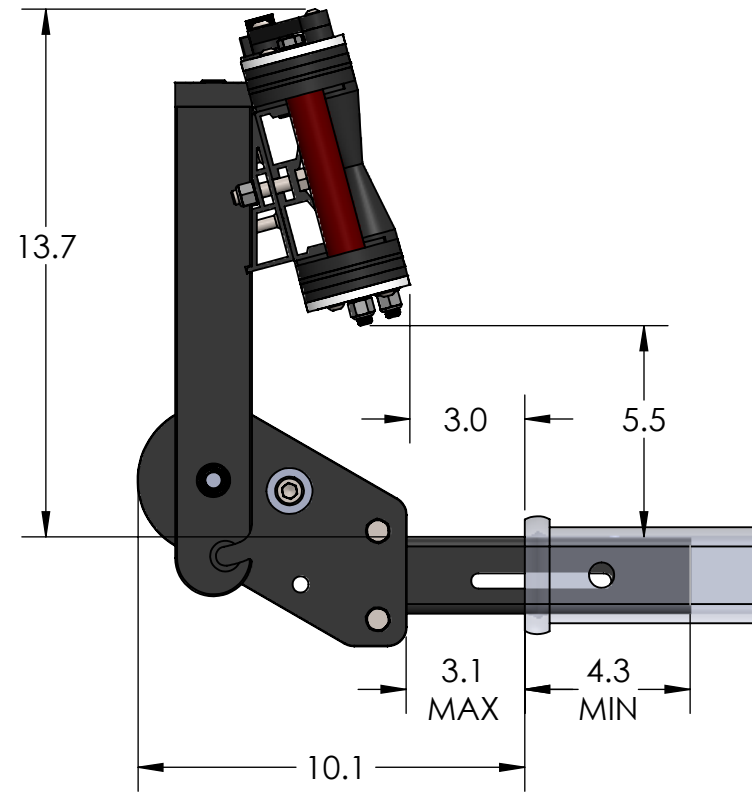

2" XD SINGLE

STORAGE POSITION

RIDE POSITION

OVERALL WIDTH

2" XD SINGLE - STORAGE POSITION

BASE RACK

BASE RACK W/ ONE ADD-ON

BASE RACK W/ TWO ADD-ONS

2" XD SINGLE - RIDE POSITION

BASE RACK W/ ONE ADD-ON

BASE RACK

BASE RACK W/ TWO ADD-ONS