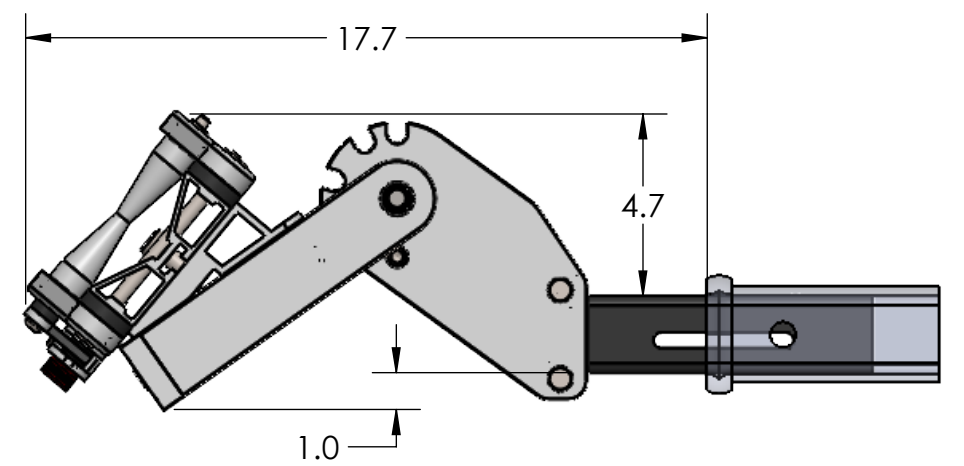

2" SUPER DUTY SINGLE

STORAGE POSITION

RIDE POSITION

DOWN POSITION

OVERALL WIDTH

OVERALL WIDTH-WIDE POSITION

2" SUPER DUTY SINGLE - STORAGE POSITION

BASE RACK

BASE RACK W/ ONE ADD-ON

BASE RACK W/ TWO ADD-ONS

2" SUPER DUTY SINGLE - RIDE POSITION

BASE RACK W/ ONE ADD-ON

BASE RACK

BASE RACK W/ TWO ADD-ONS

2" SUPER DUTY SINGLE - DOWN POSITION

BASE RACK W/ ONE ADD-ON

BASE RACK

BASE RACK W/ TWO ADD-ONS

2" SUPER DUTY DOUBLE - STORAGE POSITION

BASE RACK

BASE RACK W/ ONE ADD-ON

BASE RACK W/ TWO ADD-ONS

2" SUPER DUTY DOUBLE - RIDE POSITION

BASE RACK W/ ONE ADD-ON