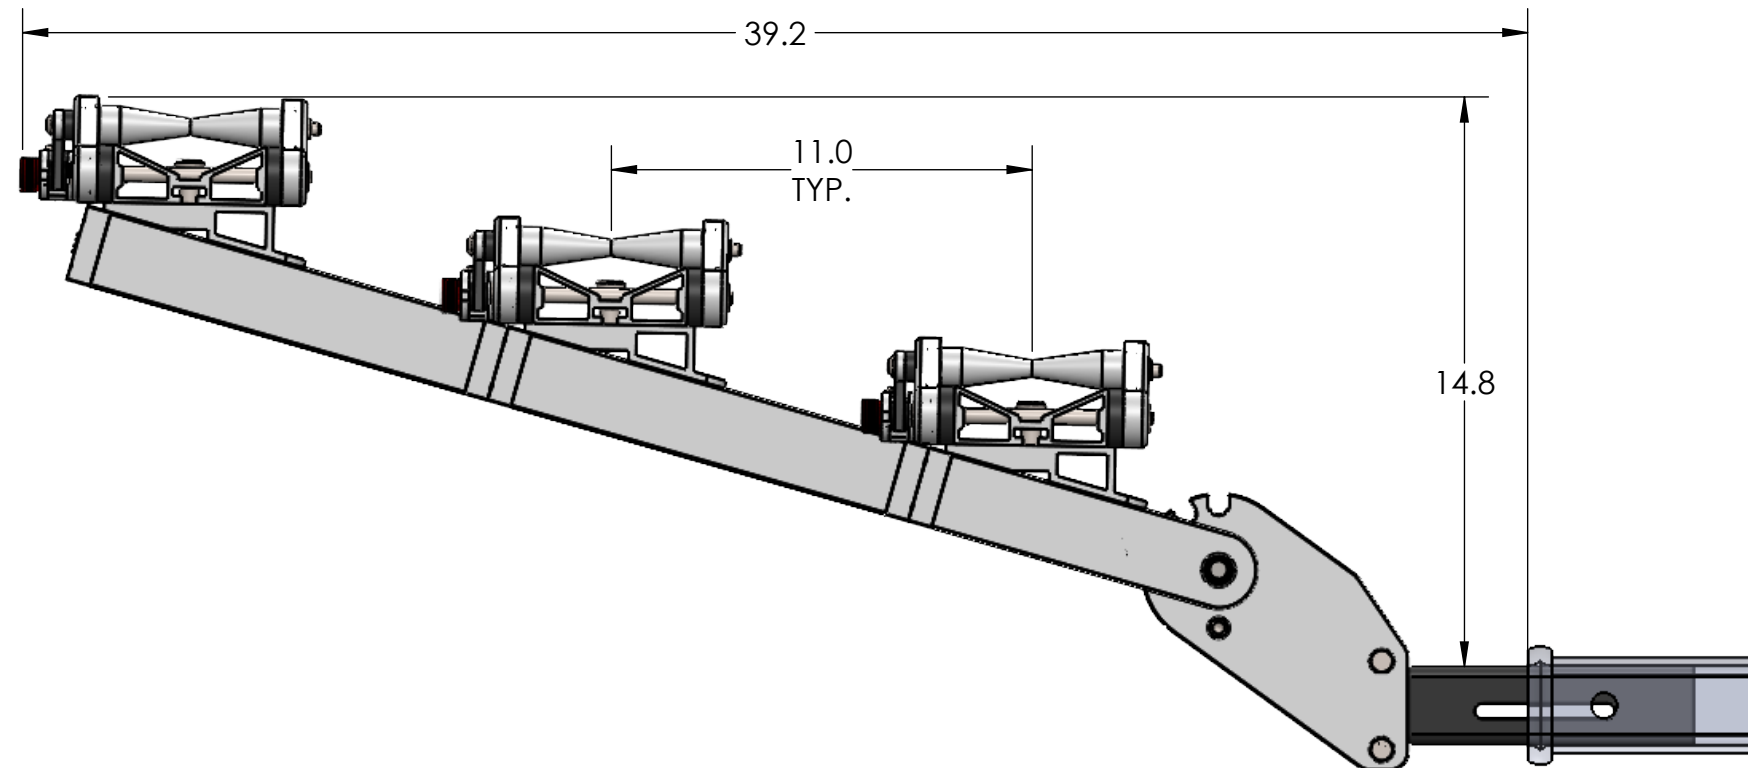

2" SUPER DUTY SINGLE

STORAGE POSITION

RIDE POSITION

DOWN POSITION

OVERALL WIDTH

OVERALL WIDTH-WIDE POSITION

2" SUPER DUTY SINGLE - STORAGE POSITION

BASE RACK

BASE RACK W/ ONE ADD-ON

BASE RACK W/ TWO ADD-ONS

2" SUPER DUTY SINGLE - RIDE POSITION

BASE RACK W/ ONE ADD-ON

BASE RACK

BASE RACK W/ TWO ADD-ONS

2" SUPER DUTY SINGLE - DOWN POSITION

BASE RACK W/ ONE ADD-ON

BASE RACK

BASE RACK W/ TWO ADD-ONS

2" SUPER DUTY DOUBLE - STORAGE POSITION

BASE RACK

BASE RACK W/ ONE ADD-ON

BASE RACK W/ TWO ADD-ONS

2" SUPER DUTY DOUBLE - RIDE POSITION

BASE RACK W/ ONE ADD-ON