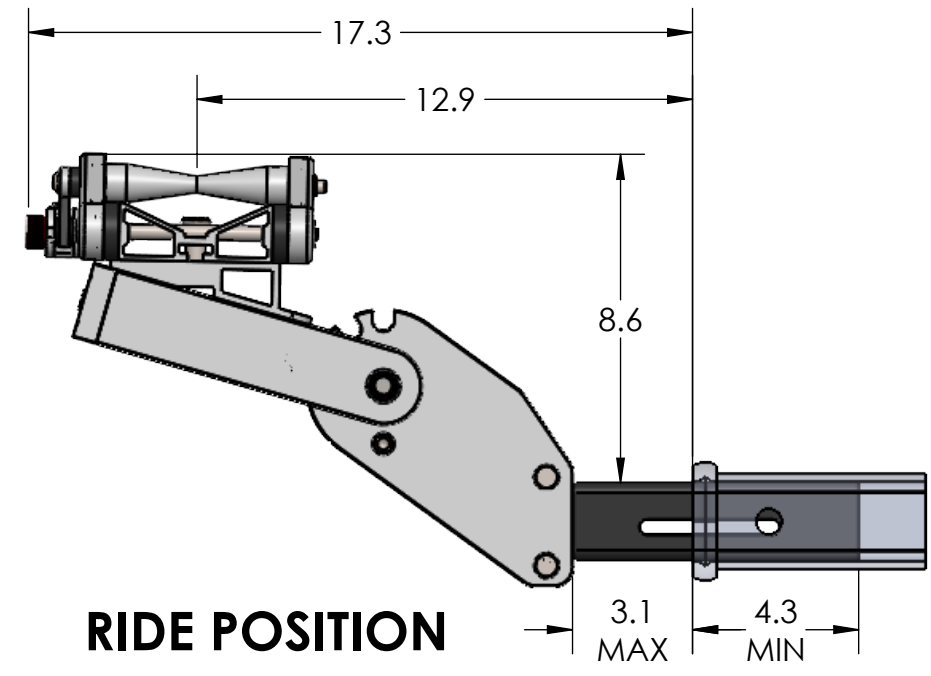

2" SUPER DUTY SINGLE

STORAGE POSITION

RIDE POSITION

DOWN POSITION

OVERALL WIDTH

OVERALL WIDTH-WIDE POSITION

2" SUPER DUTY SINGLE - STORAGE POSITION

BASE RACK

BASE RACK W/ ONE ADD-ON

BASE RACK W/ TWO ADD-ONS

2" SUPER DUTY SINGLE - RIDE POSITION

BASE RACK W/ ONE ADD-ON

BASE RACK

BASE RACK W/ TWO ADD-ONS

2" SUPER DUTY SINGLE - DOWN POSITION

BASE RACK W/ ONE ADD-ON

BASE RACK

BASE RACK W/ TWO ADD-ONS

2" SUPER DUTY DOUBLE - STORAGE POSITION

BASE RACK

BASE RACK W/ ONE ADD-ON

BASE RACK W/ TWO ADD-ONS

2" SUPER DUTY DOUBLE - RIDE POSITION

BASE RACK W/ ONE ADD-ON