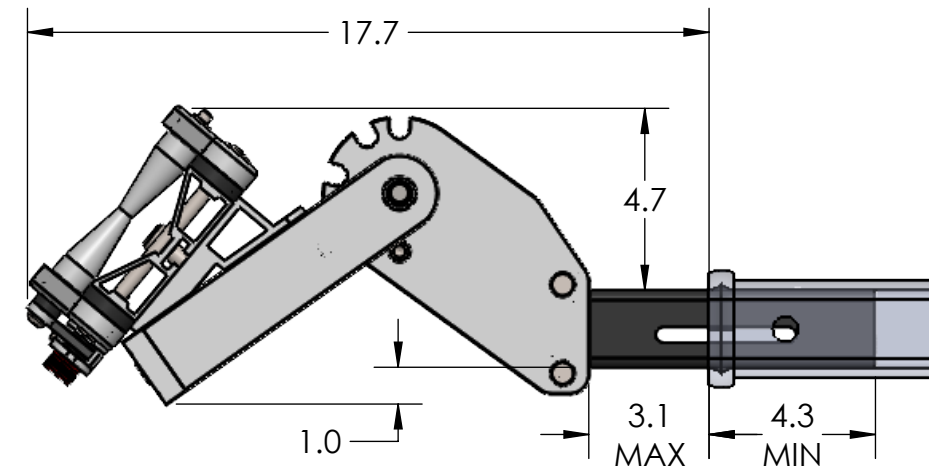

2" SUPER DUTY SINGLE

STORAGE POSITION

RIDE POSITION

DOWN POSITION

OVERALL WIDTH

OVERALL WIDTH-WIDE POSITION

2" SUPER DUTY SINGLE - STORAGE POSITION

BASE RACK

BASE RACK W/ ONE ADD-ON

BASE RACK W/ TWO ADD-ONS

2" SUPER DUTY SINGLE - RIDE POSITION

BASE RACK W/ ONE ADD-ON

BASE RACK

BASE RACK W/ TWO ADD-ONS

2" SUPER DUTY SINGLE - DOWN POSITION

BASE RACK W/ ONE ADD-ON

BASE RACK

BASE RACK W/ TWO ADD-ONS

2" SUPER DUTY DOUBLE - STORAGE POSITION

BASE RACK

BASE RACK W/ ONE ADD-ON

BASE RACK W/ TWO ADD-ONS

2" SUPER DUTY DOUBLE - RIDE POSITION

BASE RACK W/ ONE ADD-ON