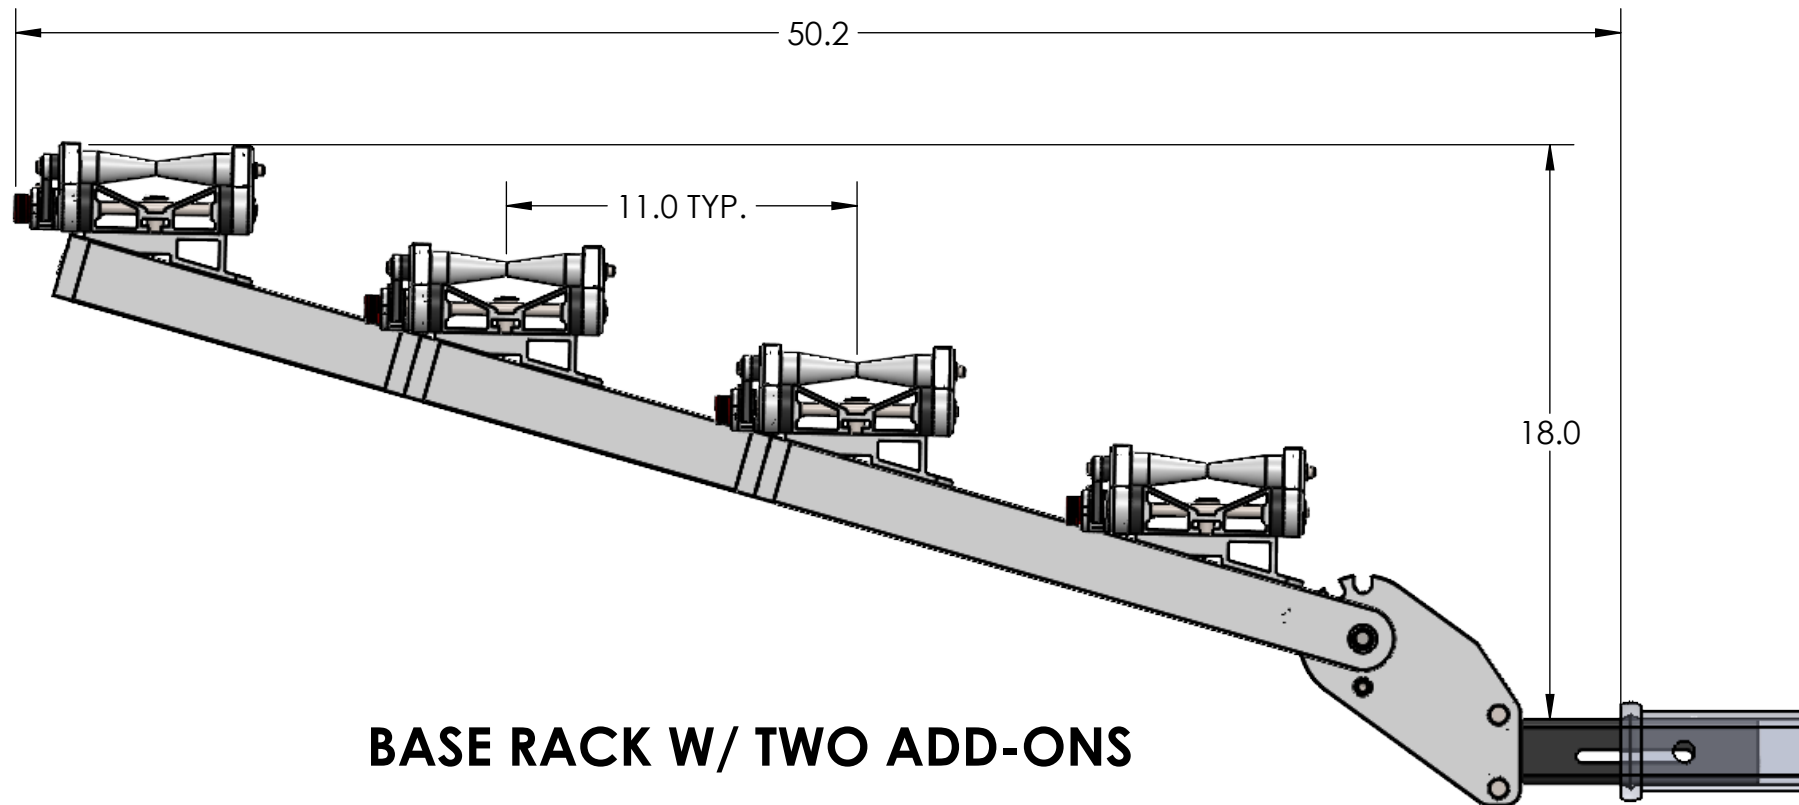

BASE RACK W/ TWO ADD-ONS