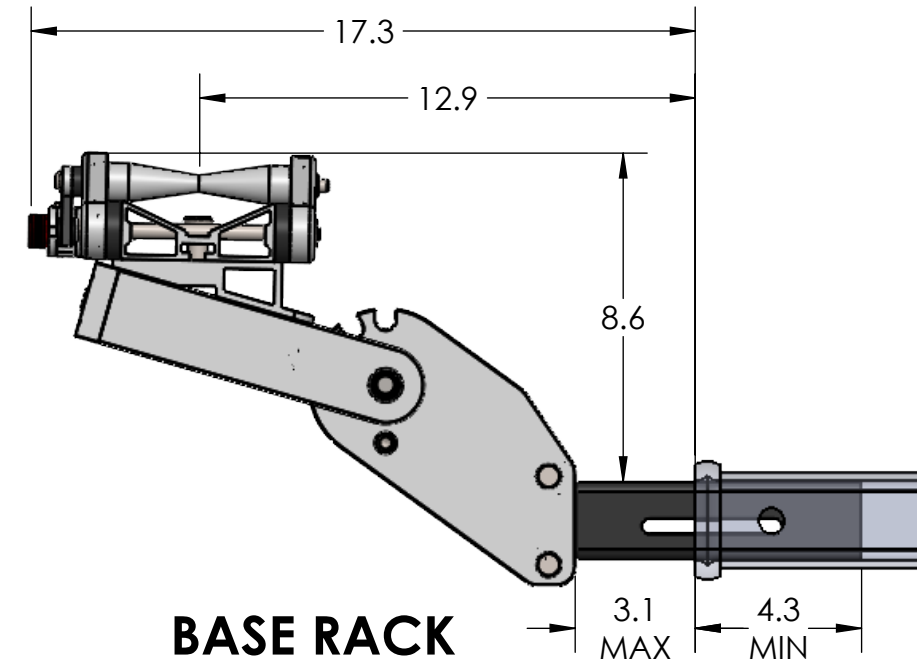

2" SUPER DUTY SINGLE

STORAGE POSITION

RIDE POSITION

DOWN POSITION

OVERALL WIDTH

OVERALL WIDTH-WIDE POSITION

2" SUPER DUTY SINGLE - STORAGE POSITION

BASE RACK

BASE RACK W/ ONE ADD-ON

BASE RACK W/ TWO ADD-ONS

2" SUPER DUTY SINGLE - RIDE POSITION

BASE RACK W/ ONE ADD-ON

BASE RACK

BASE RACK W/ TWO ADD-ONS

2" SUPER DUTY SINGLE - DOWN POSITION

BASE RACK W/ ONE ADD-ON

BASE RACK

BASE RACK W/ TWO ADD-ONS

2" SUPER DUTY DOUBLE - STORAGE POSITION

BASE RACK

BASE RACK W/ ONE ADD-ON

BASE RACK W/ TWO ADD-ONS

2" SUPER DUTY DOUBLE - RIDE POSITION

BASE RACK W/ ONE ADD-ON