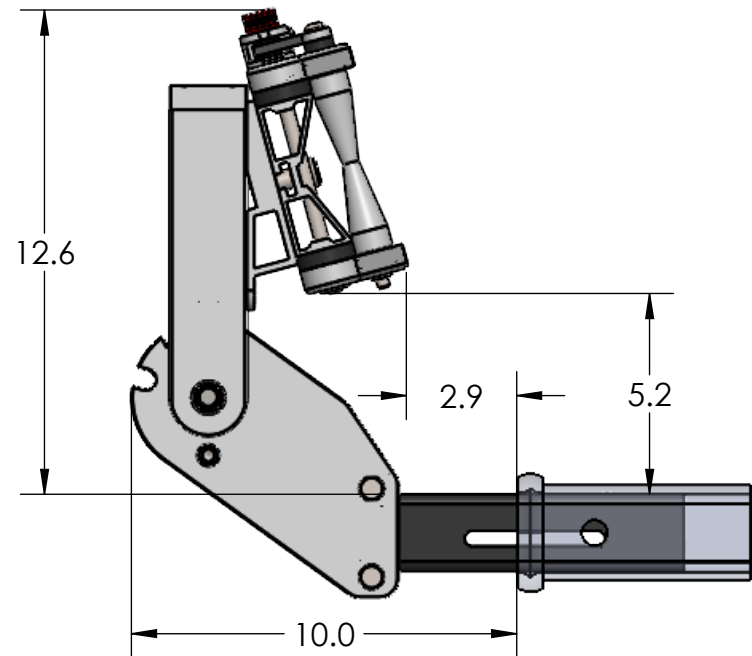

2" SUPER DUTY SINGLE

STORAGE POSITION

RIDE POSITION

DOWN POSITION

OVERALL WIDTH

OVERALL WIDTH-WIDE POSITION

2" SUPER DUTY SINGLE - STORAGE POSITION

BASE RACK

BASE RACK W/ ONE ADD-ON

BASE RACK W/ TWO ADD-ONS

2" SUPER DUTY SINGLE - RIDE POSITION

BASE RACK W/ ONE ADD-ON

BASE RACK

BASE RACK W/ TWO ADD-ONS

2" SUPER DUTY SINGLE - DOWN POSITION

BASE RACK W/ ONE ADD-ON

BASE RACK

BASE RACK W/ TWO ADD-ONS

2" SUPER DUTY DOUBLE - STORAGE POSITION

BASE RACK

BASE RACK W/ ONE ADD-ON

BASE RACK W/ TWO ADD-ONS

2" SUPER DUTY DOUBLE - RIDE POSITION

BASE RACK W/ ONE ADD-ON

BASE RACK

BASE RACK W/ TWO ADD-ONS

2" SUPER DUTY DOUBLE - DOWN POSITION

BASE RACK W/ ONE ADD-ON

BASE RACK

BASE RACK W/ TWO ADD-ONS