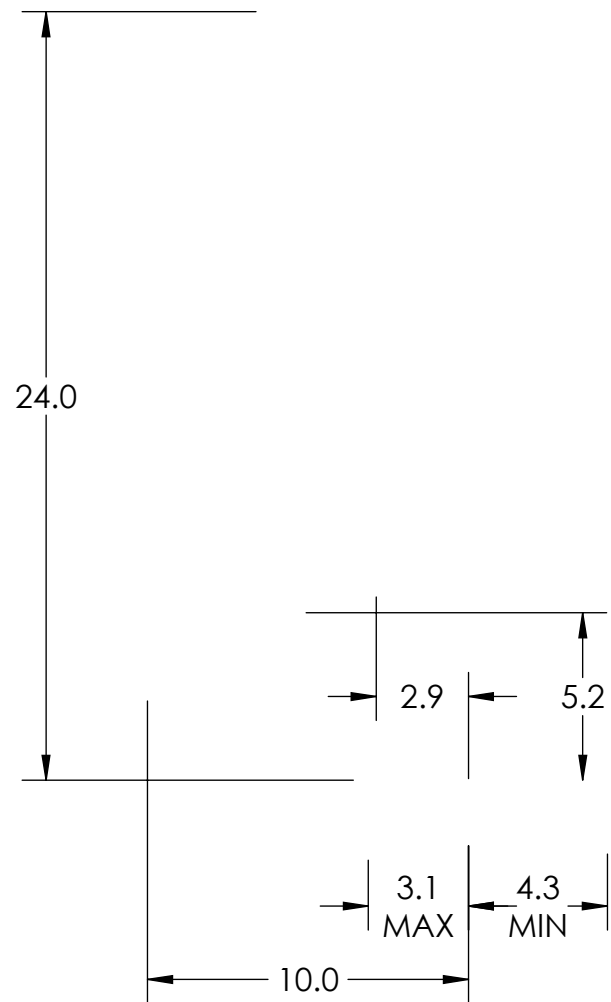

2" SUPER DUTY DOUBLE - STORAGE POSITION

BASE RACK