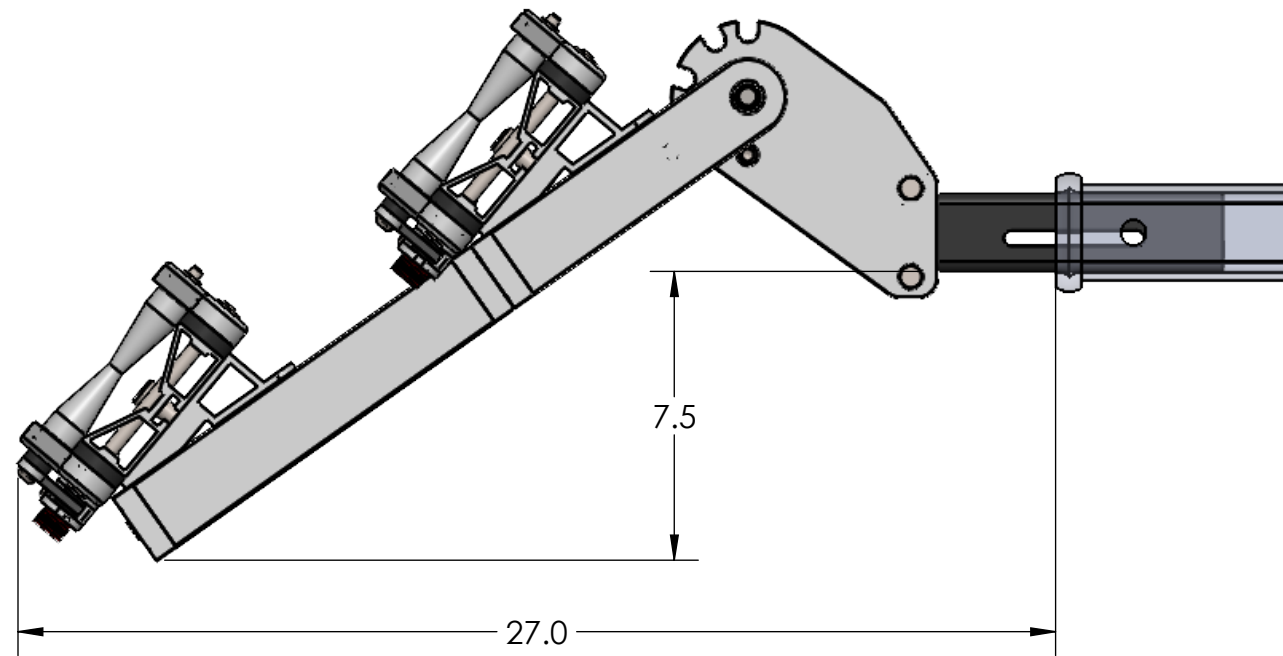

2" SUPER DUTY SINGLE

STORAGE POSITION

RIDE POSITION

DOWN POSITION

OVERALL WIDTH

OVERALL WIDTH-WIDE POSITION

2" SUPER DUTY SINGLE - STORAGE POSITION

BASE RACK

BASE RACK W/ ONE ADD-ON

BASE RACK W/ TWO ADD-ONS

2" SUPER DUTY SINGLE - RIDE POSITION

BASE RACK W/ ONE ADD-ON

BASE RACK

BASE RACK W/ TWO ADD-ONS

2" SUPER DUTY SINGLE - DOWN POSITION

BASE RACK W/ ONE ADD-ON

BASE RACK

BASE RACK W/ TWO ADD-ONS

2" SUPER DUTY DOUBLE - STORAGE POSITION

BASE RACK

BASE RACK W/ ONE ADD-ON

BASE RACK W/ TWO ADD-ONS

2" SUPER DUTY DOUBLE - RIDE POSITION

BASE RACK W/ ONE ADD-ON