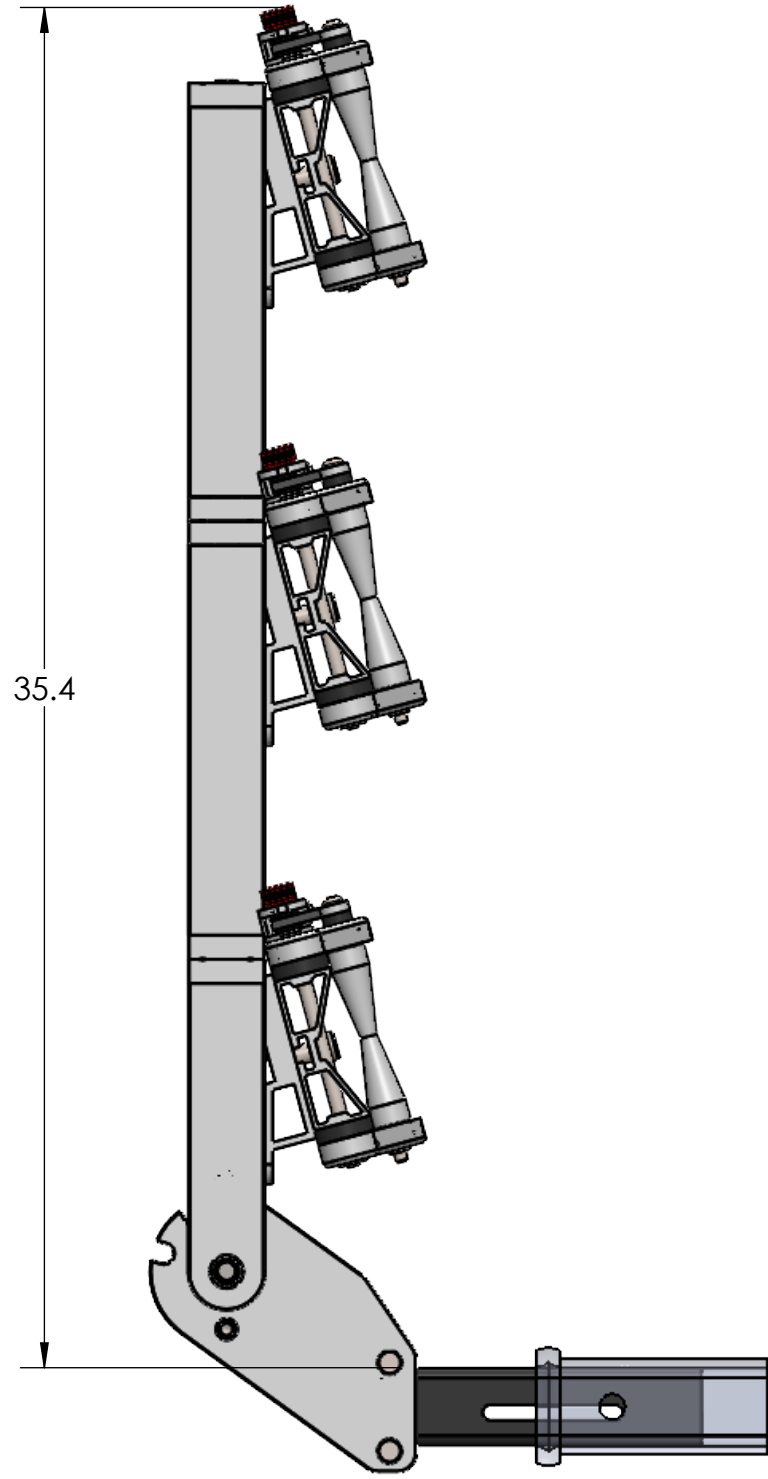

2" SUPER DUTY SINGLE

STORAGE POSITION

RIDE POSITION

DOWN POSITION

OVERALL WIDTH

OVERALL WIDTH-WIDE POSITION

2" SUPER DUTY SINGLE - STORAGE POSITION

BASE RACK

BASE RACK W/ ONE ADD-ON

BASE RACK W/ TWO ADD-ONS

2" SUPER DUTY SINGLE - RIDE POSITION

BASE RACK W/ ONE ADD-ON

BASE RACK

BASE RACK W/ TWO ADD-ONS

2" SUPER DUTY SINGLE - DOWN POSITION

BASE RACK W/ ONE ADD-ON

BASE RACK

BASE RACK W/ TWO ADD-ONS

2" SUPER DUTY DOUBLE - STORAGE POSITION

BASE RACK

BASE RACK W/ ONE ADD-ON

BASE RACK W/ TWO ADD-ONS

2" SUPER DUTY DOUBLE - RIDE POSITION

BASE RACK W/ ONE ADD-ON

BASE RACK

BASE RACK W/ TWO ADD-ONS

2" SUPER DUTY DOUBLE - DOWN POSITION

BASE RACK W/ ONE ADD-ON

BASE RACK

BASE RACK W/ TWO ADD-ONS