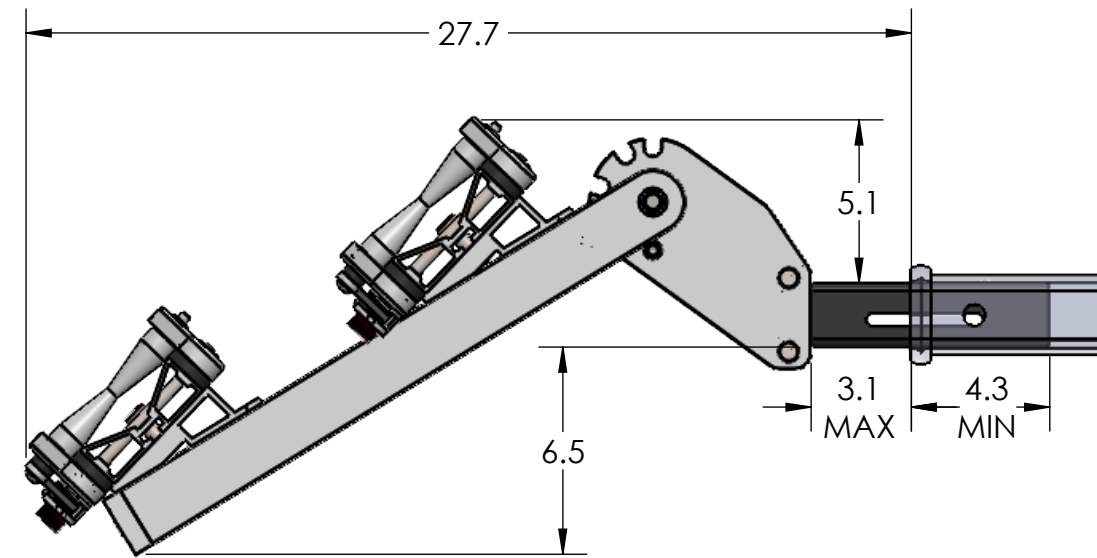

2" SUPER DUTY SINGLE

STORAGE POSITION

RIDE POSITION

DOWN POSITION

OVERALL WIDTH

OVERALL WIDTH-WIDE POSITION

2" SUPER DUTY SINGLE - STORAGE POSITION

BASE RACK

BASE RACK

BASE RACK W/ TWO ADD-ONS

2" SUPER DUTY DOUBLE - DOWN POSITION

BASE RACK W/ ONE ADD-ON

BASE RACK

BASE RACK W/ TWO ADD-ONS