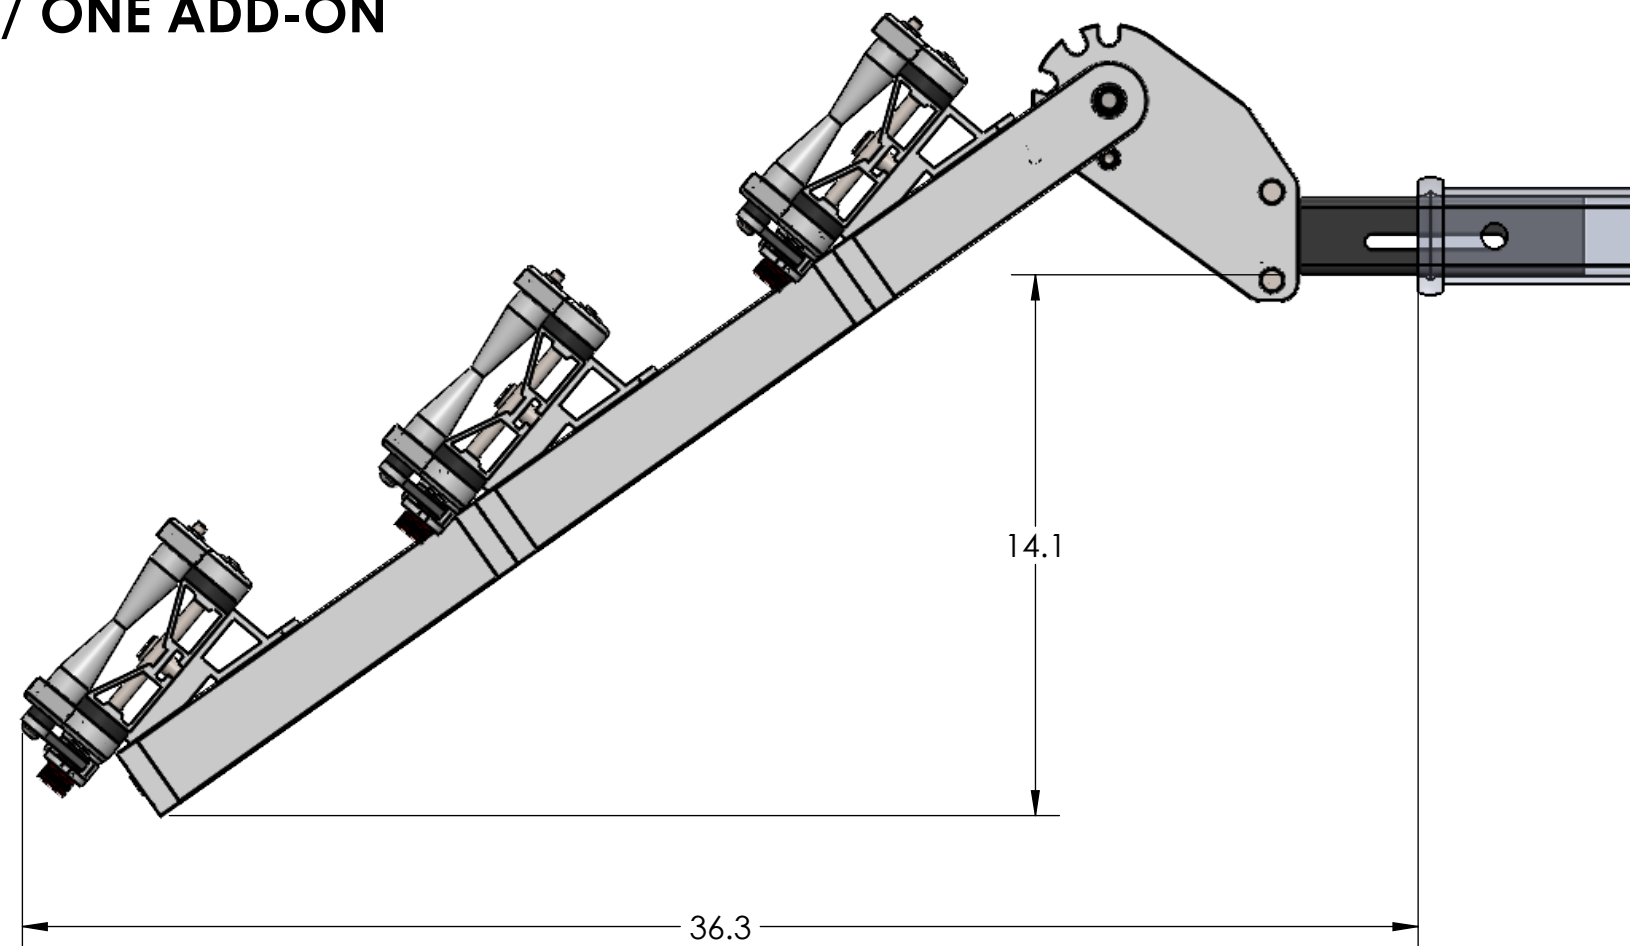

2" SUPER DUTY SINGLE

STORAGE POSITION

RIDE POSITION

DOWN POSITION

OVERALL WIDTH

OVERALL WIDTH-WIDE POSITION

2" SUPER DUTY SINGLE - STORAGE POSITION

BASE RACK

BASE RACK W/ ONE ADD-ON

BASE RACK W/ TWO ADD-ONS

2" SUPER DUTY SINGLE - RIDE POSITION

BASE RACK W/ ONE ADD-ON

BASE RACK

BASE RACK W/ TWO ADD-ONS

2" SUPER DUTY SINGLE - DOWN POSITION

BASE RACK W/ ONE ADD-ON

BASE RACK

BASE RACK W/ TWO ADD-ONS

2" SUPER DUTY DOUBLE - STORAGE POSITION

BASE RACK

BASE RACK W/ ONE ADD-ON

BASE RACK W/ TWO ADD-ONS

2" SUPER DUTY DOUBLE - RIDE POSITION

BASE RACK W/ ONE ADD-ON