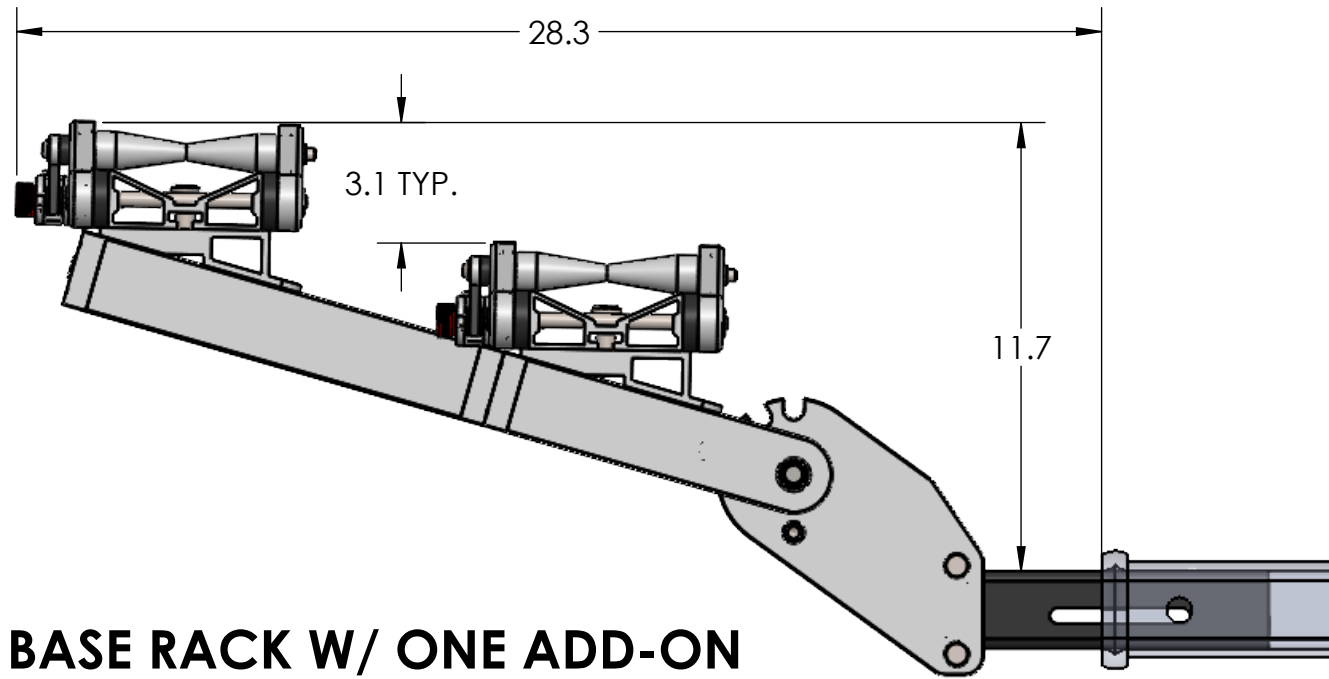

2" SUPER DUTY SINGLE

STORAGE POSITION

RIDE POSITION

DOWN POSITION

OVERALL WIDTH

OVERALL WIDTH-WIDE POSITION

2" SUPER DUTY SINGLE - STORAGE POSITION

BASE RACK

BASE RACK W/ ONE ADD-ON

BASE RACK W/ TWO ADD-ONS

2" SUPER DUTY SINGLE - RIDE POSITION

BASE RACK W/ ONE ADD-ON

BASE RACK

BASE RACK W/ TWO ADD-ONS

2" SUPER DUTY SINGLE - DOWN POSITION

BASE RACK W/ ONE ADD-ON

BASE RACK

BASE RACK W/ TWO ADD-ONS

2" SUPER DUTY DOUBLE - STORAGE POSITION

BASE RACK

BASE RACK W/ ONE ADD-ON

BASE RACK W/ TWO ADD-ONS

2" SUPER DUTY DOUBLE - RIDE POSITION

BASE RACK W/ ONE ADD-ON

BASE RACK

BASE RACK W/ TWO ADD-ONS

2" SUPER DUTY DOUBLE - DOWN POSITION

BASE RACK W/ ONE ADD-ON

BASE RACK

BASE RACK W/ TWO ADD-ONS