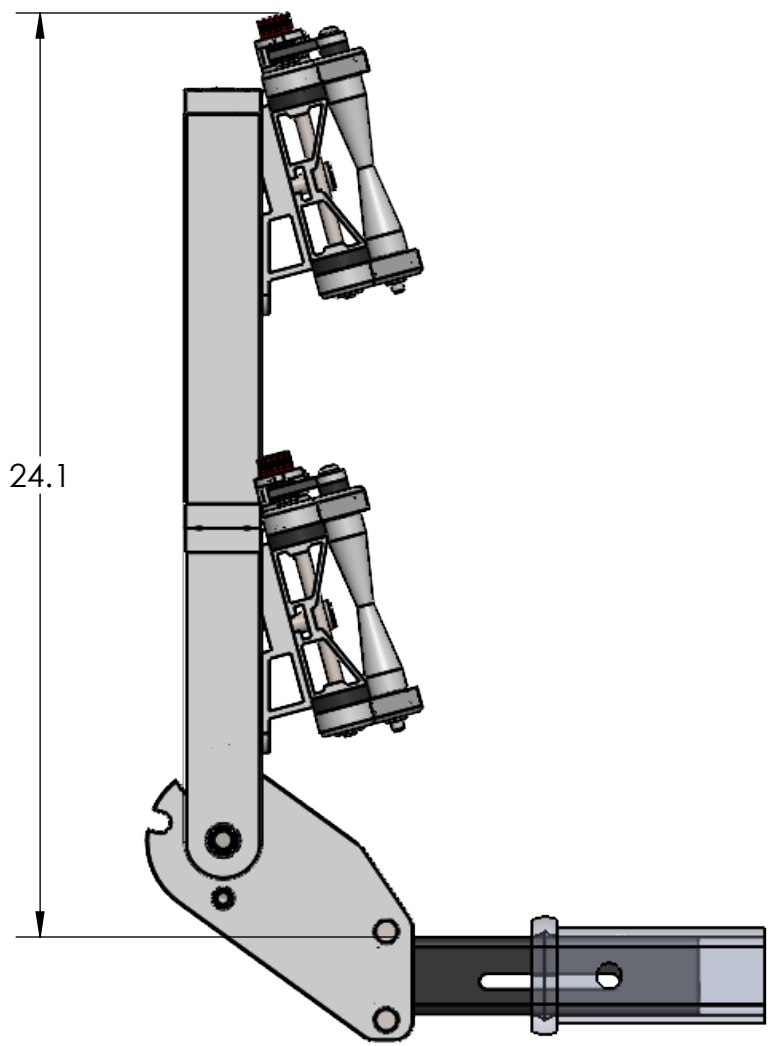

2" SUPER DUTY SINGLE

STORAGE POSITION

RIDE POSITION

DOWN POSITION

OVERALL WIDTH

OVERALL WIDTH-WIDE POSITION

2" SUPER DUTY SINGLE - STORAGE POSITION

BASE RACK

BASE RACK W/ ONE ADD-ON

BASE RACK W/ TWO ADD-ONS

2" SUPER DUTY SINGLE - RIDE POSITION

BASE RACK W/ ONE ADD-ON

BASE RACK

BASE RACK W/ TWO ADD-ONS

2" SUPER DUTY SINGLE - DOWN POSITION

BASE RACK W/ ONE ADD-ON

BASE RACK

BASE RACK W/ TWO ADD-ONS

2" SUPER DUTY DOUBLE - STORAGE POSITION

BASE RACK

BASE RACK W/ ONE ADD-ON

BASE RACK W/ TWO ADD-ONS

2" SUPER DUTY DOUBLE - RIDE POSITION

BASE RACK W/ ONE ADD-ON

BASE RACK

BASE RACK W/ TWO ADD-ONS

2" SUPER DUTY DOUBLE - DOWN POSITION

BASE RACK W/ ONE ADD-ON

BASE RACK

BASE RACK W/ TWO ADD-ONS