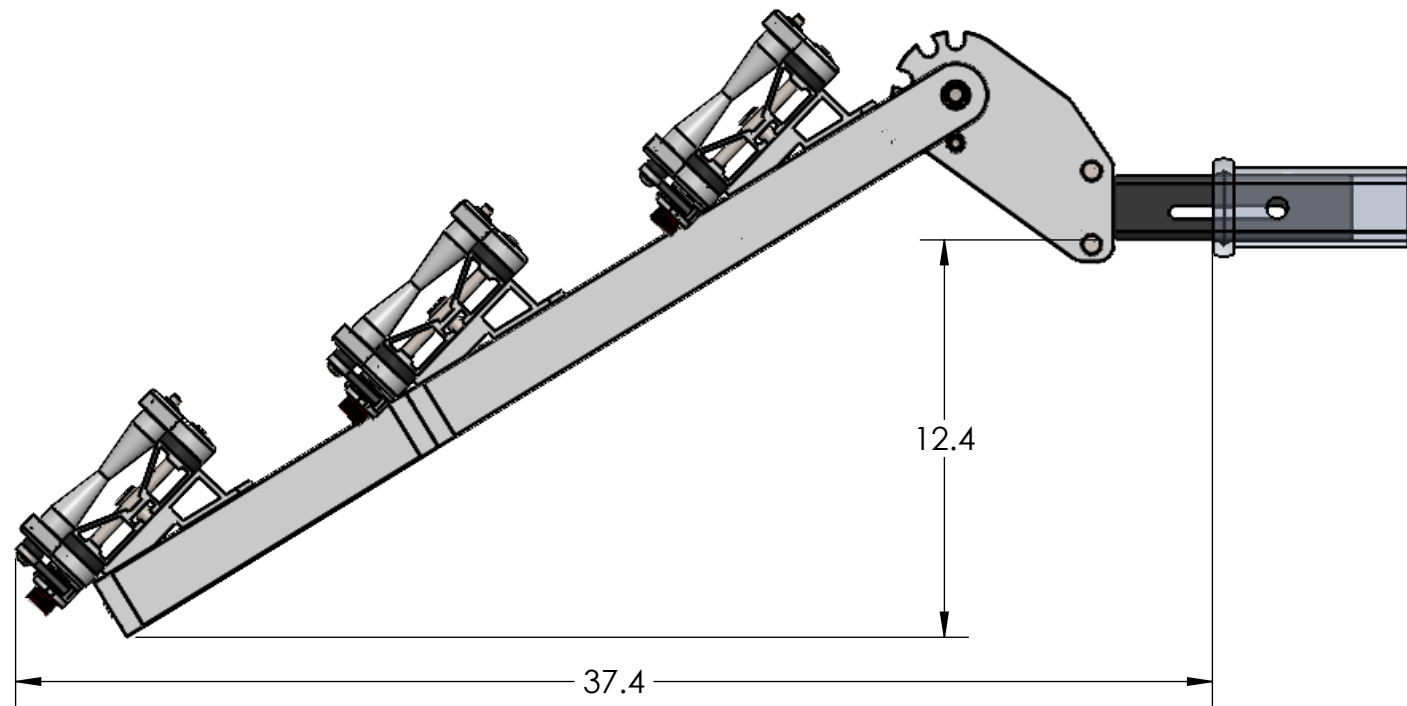

2" SUPER DUTY DOUBLE - DOWN POSITION

BASE RACK W/ ONE ADD-ON