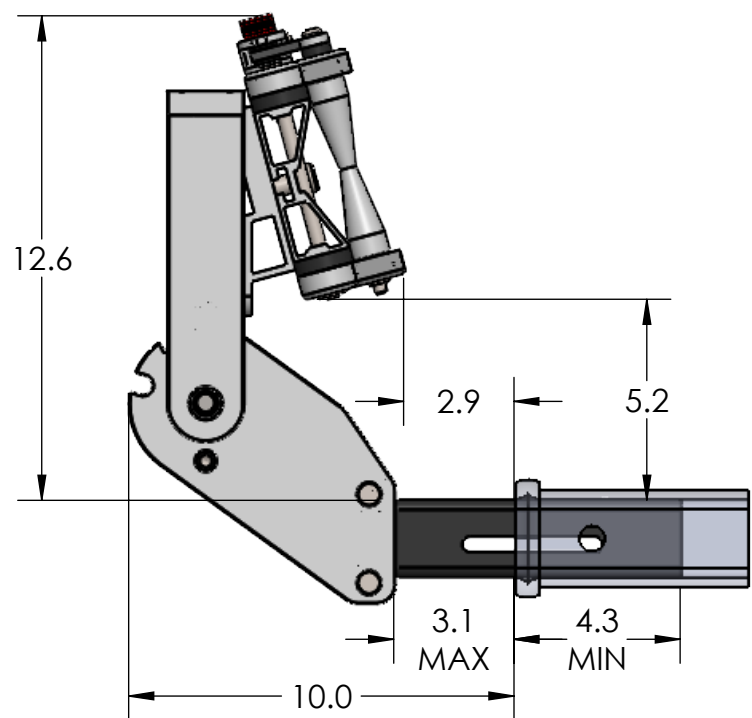

2" SUPER DUTY SINGLE

STORAGE POSITION

RIDE POSITION

DOWN POSITION

OVERALL WIDTH

OVERALL WIDTH-WIDE POSITION

2" SUPER DUTY SINGLE - STORAGE POSITION

BASE RACK

BASE RACK W/ ONE ADD-ON

BASE RACK W/ TWO ADD-ONS

2" SUPER DUTY SINGLE - RIDE POSITION

BASE RACK W/ ONE ADD-ON

BASE RACK

BASE RACK W/ TWO ADD-ONS

2" SUPER DUTY SINGLE - DOWN POSITION

BASE RACK W/ ONE ADD-ON

BASE RACK

BASE RACK W/ TWO ADD-ONS

2" SUPER DUTY DOUBLE - STORAGE POSITION

BASE RACK

BASE RACK W/ ONE ADD-ON

BASE RACK W/ TWO ADD-ONS

2" SUPER DUTY DOUBLE - RIDE POSITION

BASE RACK W/ ONE ADD-ON

BASE RACK

BASE RACK W/ TWO ADD-ONS

2" SUPER DUTY DOUBLE - DOWN POSITION

BASE RACK W/ ONE ADD-ON

BASE RACK

BASE RACK W/ TWO ADD-ONS