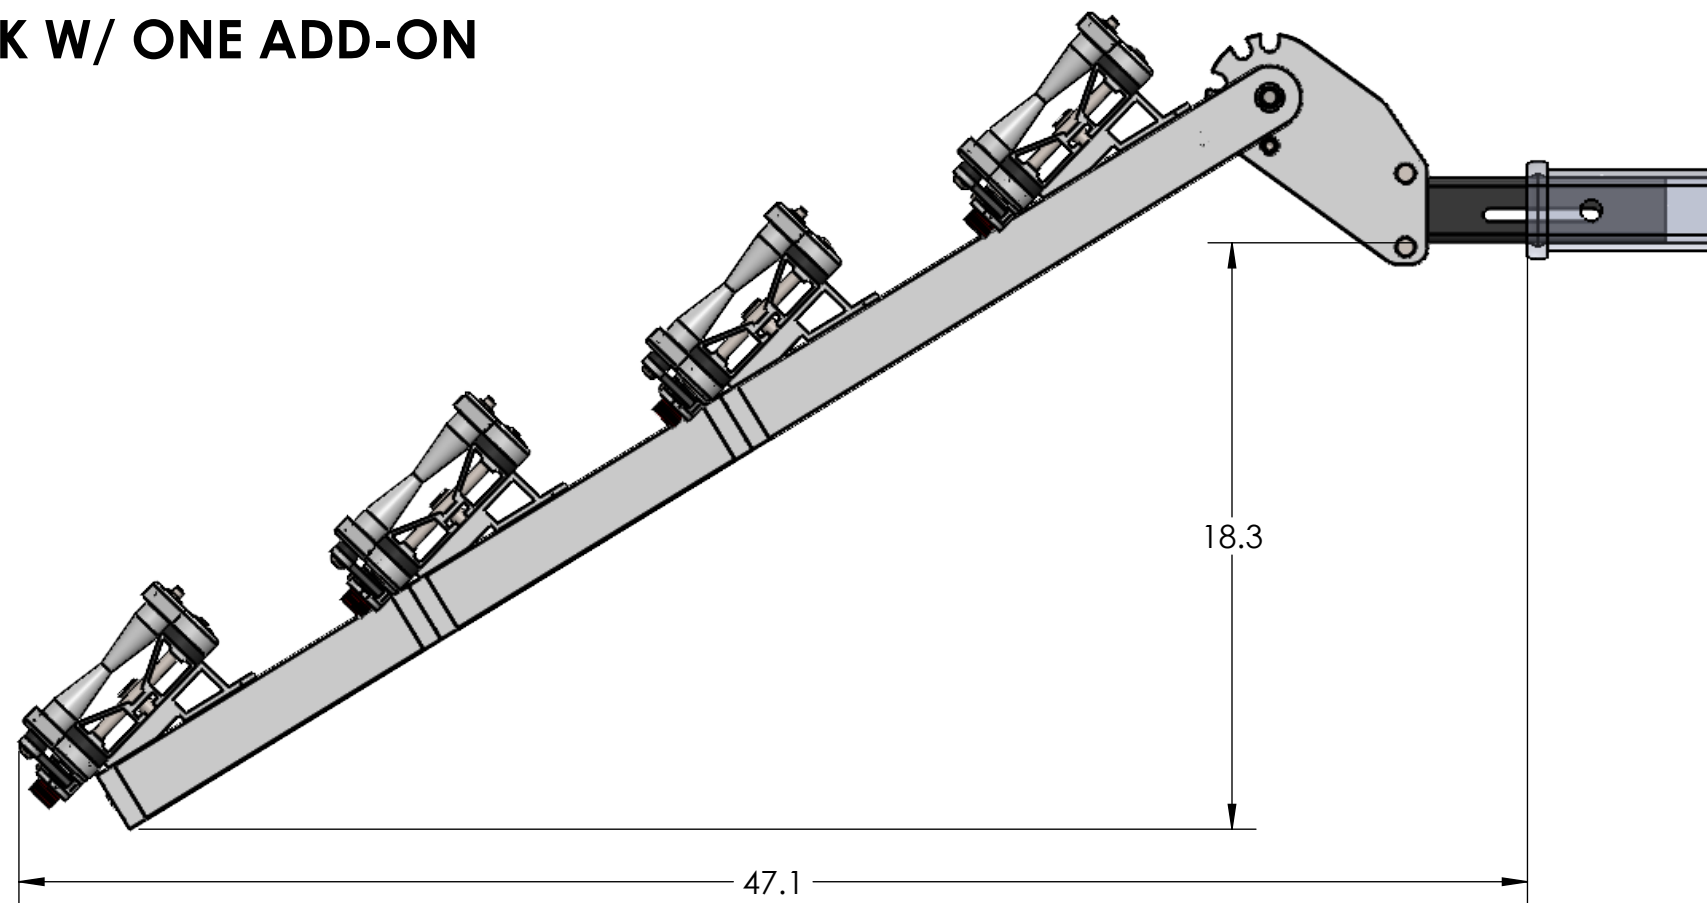

2" SUPER DUTY SINGLE

STORAGE POSITION

RIDE POSITION

DOWN POSITION

OVERALL WIDTH

OVERALL WIDTH-WIDE POSITION

2" SUPER DUTY SINGLE - STORAGE POSITION

BASE RACK

BASE RACK

BASE RACK W/ TWO ADD-ONS

2" SUPER DUTY DOUBLE - DOWN POSITION

BASE RACK W/ ONE ADD-ON

BASE RACK

BASE RACK W/ TWO ADD-ONS