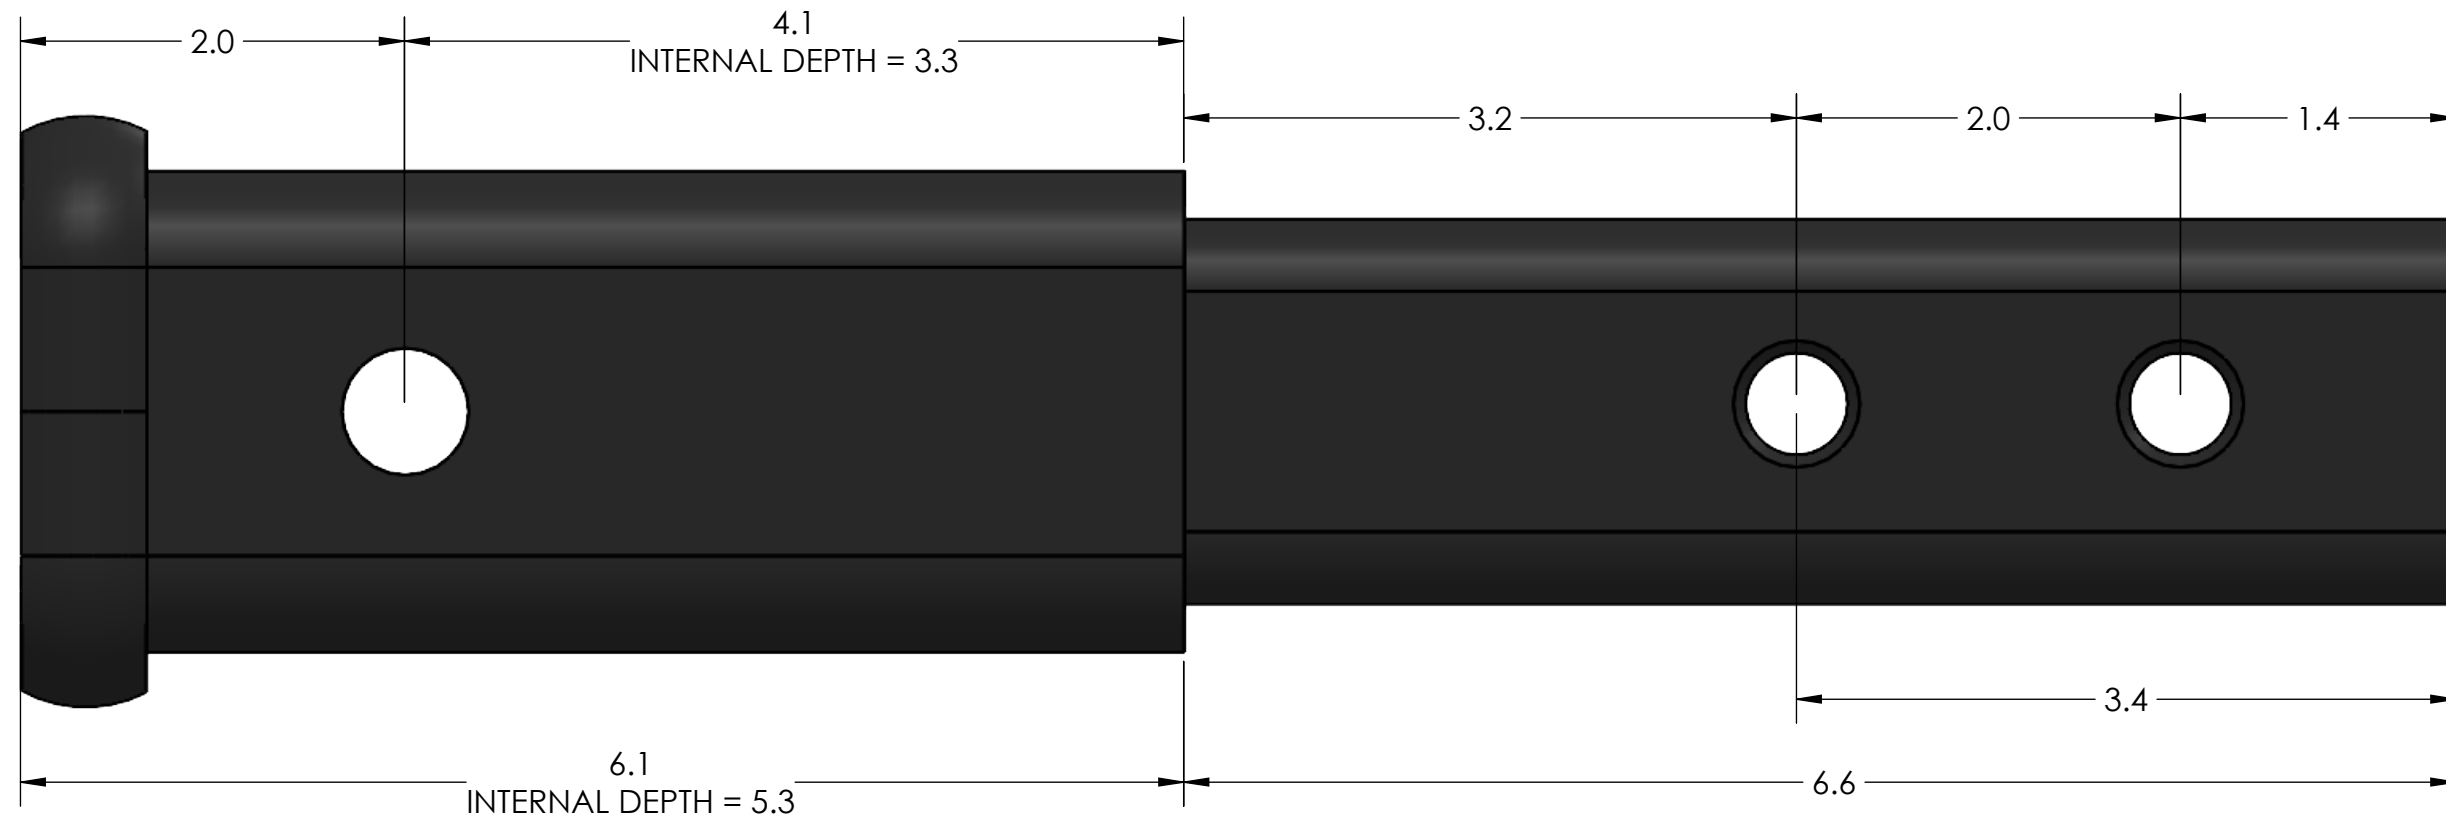

2" HITCH EXTENDER

NOTE: EXTENDS VEHICLE RECEIVER AN ADDITIONAL 7.3" TO 9.3"