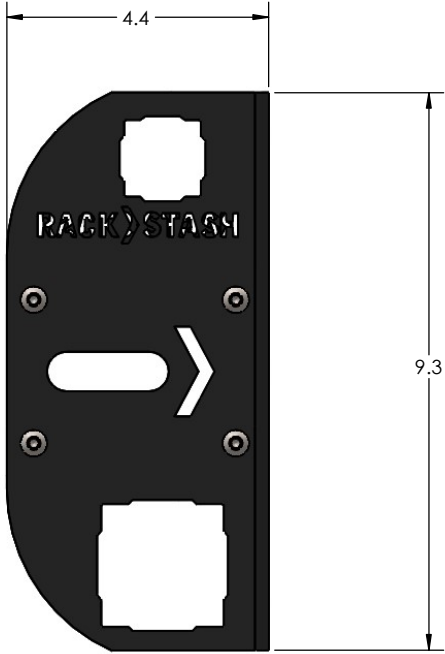

RACK STASH

RACK STASH (WITH 2" HEAVY DUTY DOUBLE)

OPTIONAL VERTICAL MOUNTING