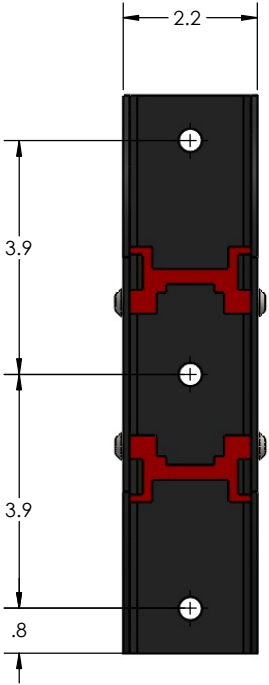

RACK STASH

RACK STASH (WITH 2" HEAVY DUTY DOUBLE)

OPTIONAL VERTICAL MOUNTING