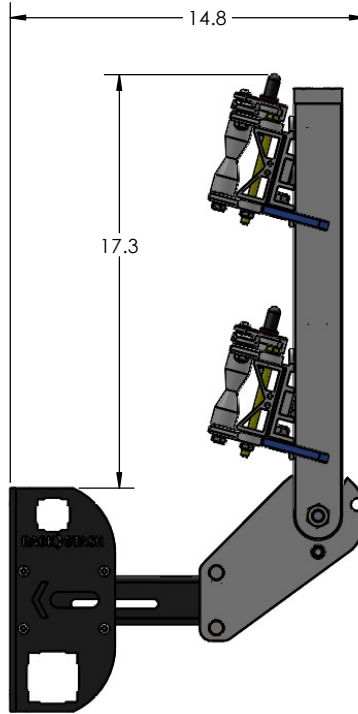

RACK STASH

RACK STASH (WITH 2" HEAVY DUTY DOUBLE)

OPTIONAL VERTICAL MOUNTING