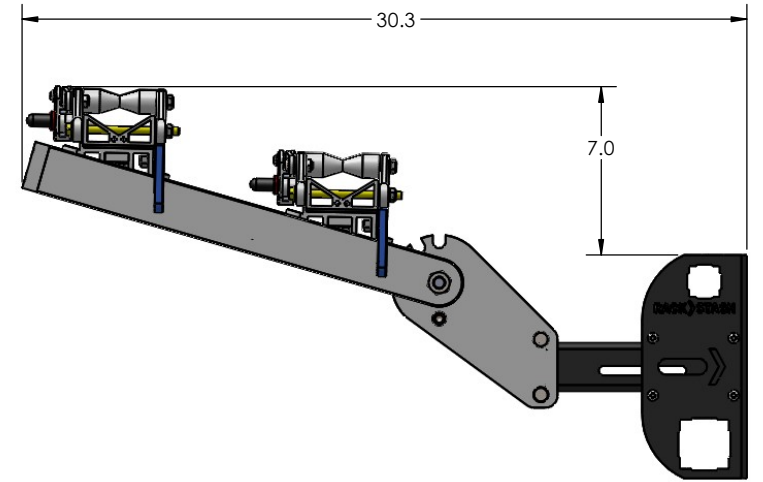

RACK STASH

RACK STASH (WITH 2" HEAVY DUTY DOUBLE)

OPTIONAL VERTICAL MOUNTING