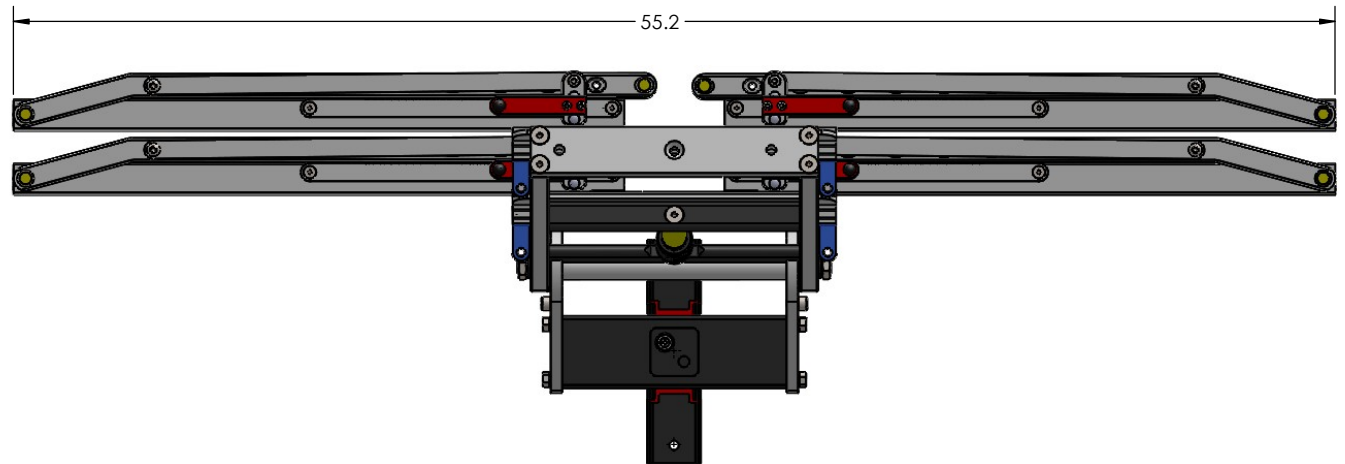

RACK STASH

RACK STASH (WITH 2" HEAVY DUTY DOUBLE)

OPTIONAL VERTICAL MOUNTING