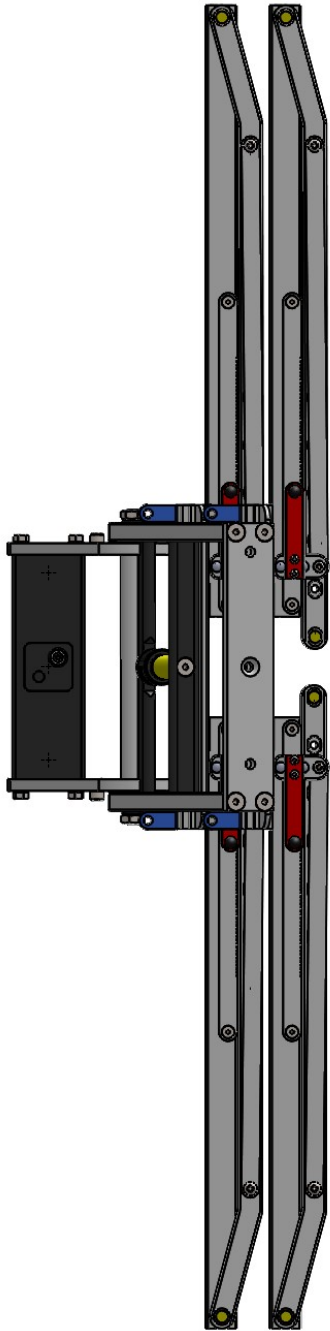

RACK STASH

RACK STASH (WITH 2" HEAVY DUTY DOUBLE)

OPTIONAL VERTICAL MOUNTING