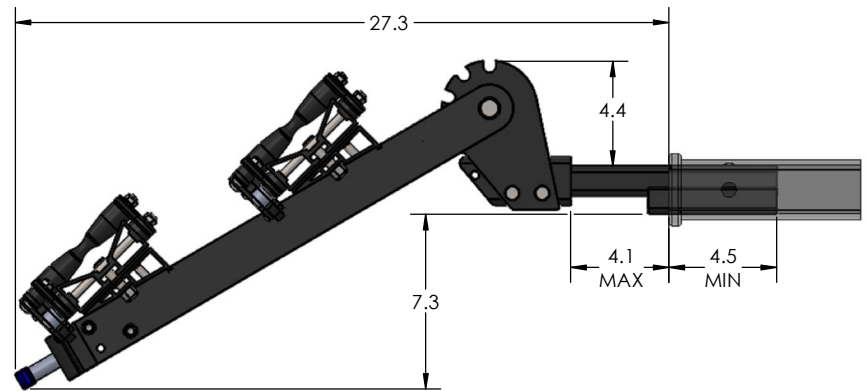

# 1.25" EQUIP-D DOUBLE

STORAGE POSITION

RIDE POSITION

DOWN POSITION

OVERALL WIDTH

# 1.25" EQUIP-D DOUBLE - STORAGE POSITION

**BASE RACK**

**BASE RACK W/ ONE ADD-ON**

# 1.25" EQUIP-D DOUBLE - RIDE POSITION

**BASE RACK W/ ONE ADD-ON**

**BASE RACK**

# 1.25" EQUIP-D DOUBLE - DOWN POSITION

**BASE RACK**

**BASE RACK W/ ONE ADD-ON**