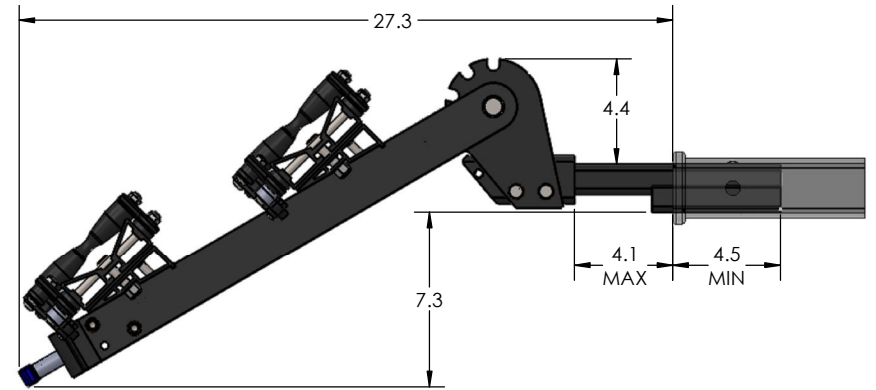

# 1.25" EQUIP-D DOUBLE

STORAGE POSITION

RIDE POSITION

DOWN POSITION

OVERALL WIDTH

# 1.25" EQUIP-D DOUBLE - STORAGE POSITION

**BASE RACK**

**BASE RACK W/ ONE ADD-ON**

# 1.25" EQUIP-D DOUBLE - RIDE POSITION

**BASE RACK W/ ONE ADD-ON**

**BASE RACK**

# 1.25" EQUIP-D DOUBLE - DOWN POSITION

**BASE RACK**

**BASE RACK W/ ONE ADD-ON**