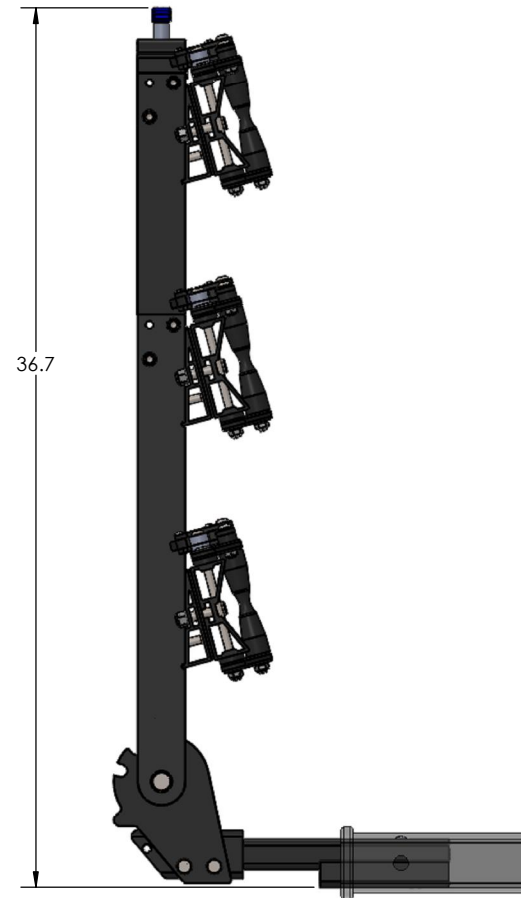

# 1.25" EQUIP-D DOUBLE

STORAGE POSITION

RIDE POSITION

DOWN POSITION

OVERALL WIDTH

# 1.25" EQUIP-D DOUBLE - STORAGE POSITION

**BASE RACK**

**BASE RACK W/ ONE ADD-ON**

# 1.25" EQUIP-D DOUBLE - RIDE POSITION

**BASE RACK W/ ONE ADD-ON**

**BASE RACK**

# 1.25" EQUIP-D DOUBLE - DOWN POSITION

**BASE RACK**

**BASE RACK W/ ONE ADD-ON**