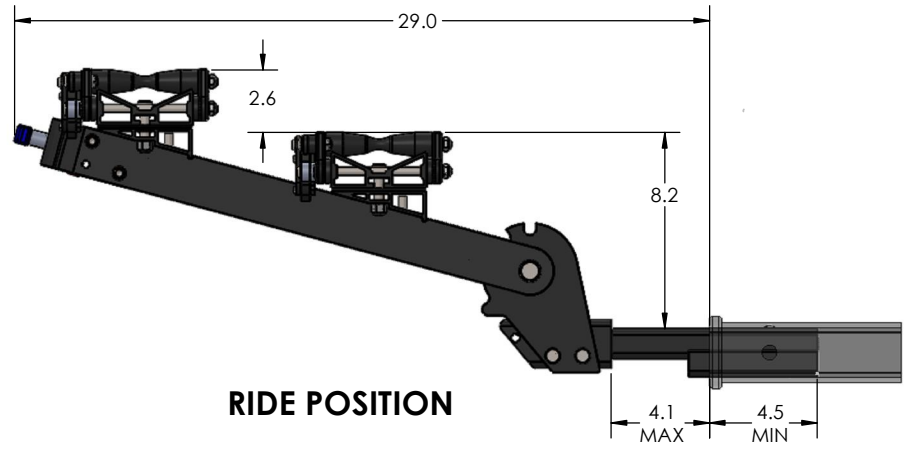

# 1.25" EQUIP-D DOUBLE

STORAGE POSITION

RIDE POSITION

DOWN POSITION

OVERALL WIDTH

# 1.25" EQUIP-D DOUBLE - STORAGE POSITION

**BASE RACK**

**BASE RACK W/ ONE ADD-ON**

# 1.25" EQUIP-D DOUBLE - RIDE POSITION

**BASE RACK W/ ONE ADD-ON**

**BASE RACK**

# 1.25" EQUIP-D DOUBLE - DOWN POSITION

**BASE RACK**

**BASE RACK W/ ONE ADD-ON**