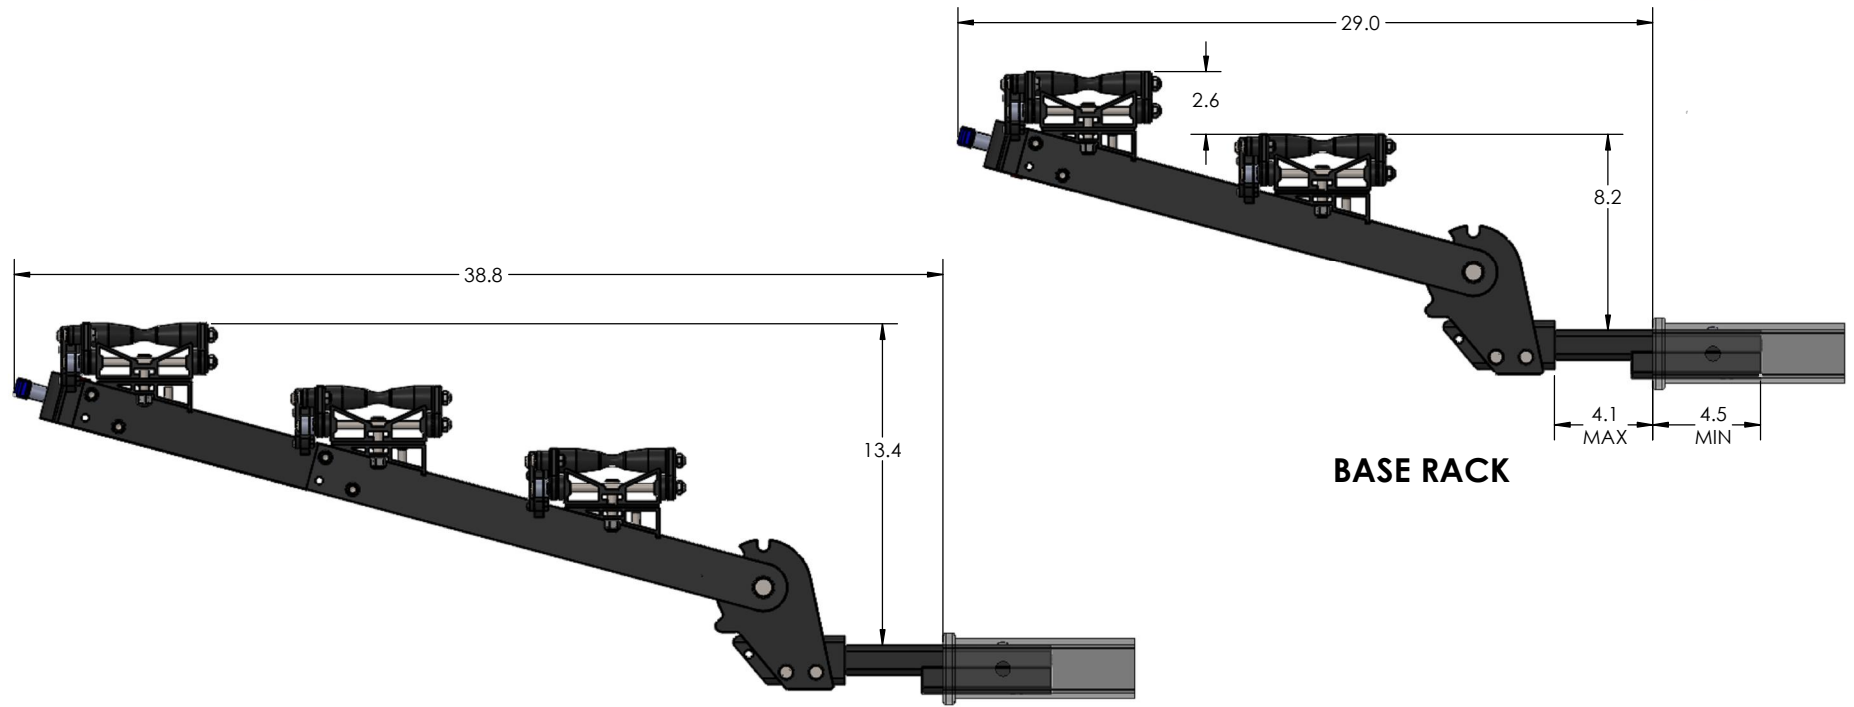

# 1.25" EQUIP-D DOUBLE

STORAGE POSITION

RIDE POSITION

DOWN POSITION

OVERALL WIDTH

# 1.25" EQUIP-D DOUBLE - STORAGE POSITION

**BASE RACK**

**BASE RACK W/ ONE ADD-ON**

# 1.25" EQUIP-D DOUBLE - RIDE POSITION

**BASE RACK W/ ONE ADD-ON**

**BASE RACK**

# 1.25" EQUIP-D DOUBLE - DOWN POSITION

**BASE RACK**

**BASE RACK W/ ONE ADD-ON**