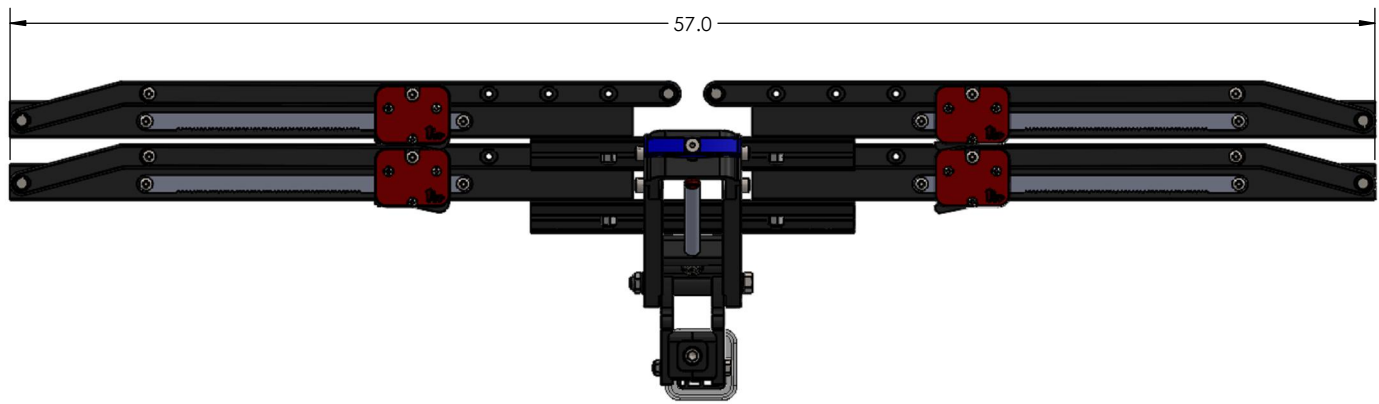

# 1.25" EQUIP-D DOUBLE

STORAGE POSITION

RIDE POSITION

DOWN POSITION

OVERALL WIDTH

# 1.25" EQUIP-D DOUBLE - STORAGE POSITION

**BASE RACK**

**BASE RACK W/ ONE ADD-ON**

# 1.25" EQUIP-D DOUBLE - RIDE POSITION

**BASE RACK W/ ONE ADD-ON**

**BASE RACK**

# 1.25" EQUIP-D DOUBLE - DOWN POSITION

**BASE RACK**

**BASE RACK W/ ONE ADD-ON**