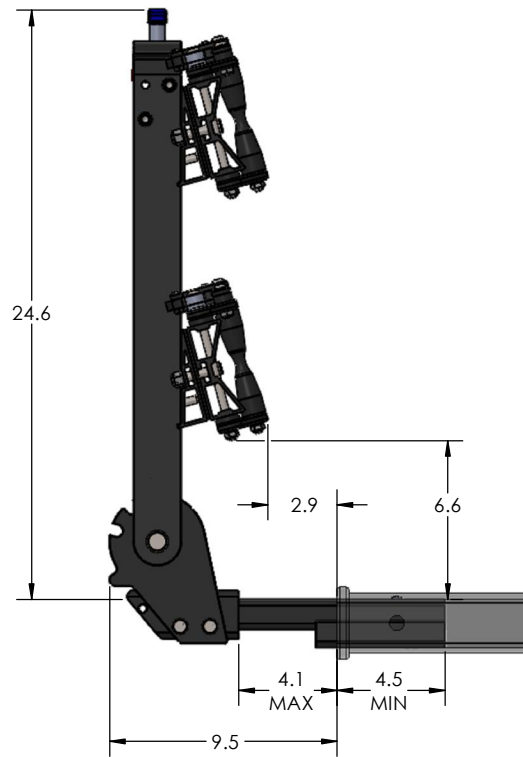

# 1.25" EQUIP-D DOUBLE

STORAGE POSITION

RIDE POSITION

DOWN POSITION

OVERALL WIDTH

# 1.25" EQUIP-D DOUBLE - STORAGE POSITION

**BASE RACK**

**BASE RACK W/ ONE ADD-ON**

# 1.25" EQUIP-D DOUBLE - RIDE POSITION

**BASE RACK W/ ONE ADD-ON**

**BASE RACK**

# 1.25" EQUIP-D DOUBLE - DOWN POSITION

**BASE RACK**

**BASE RACK W/ ONE ADD-ON**