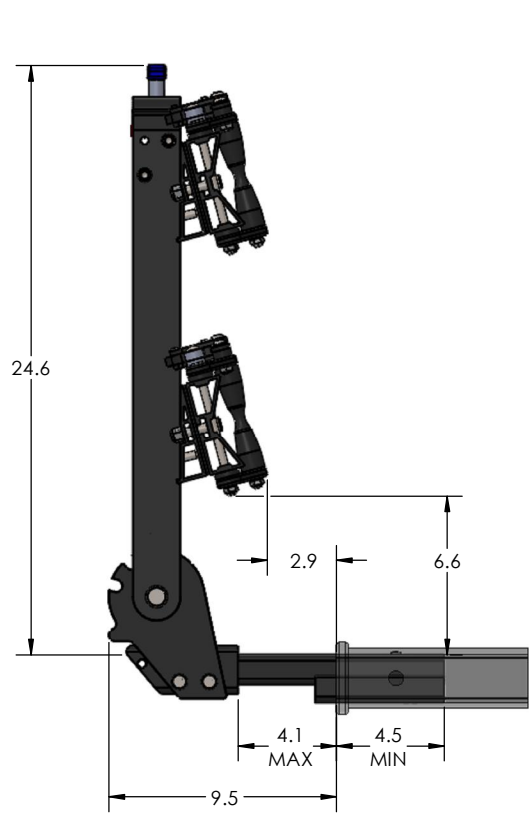

# 1.25" EQUIP-D DOUBLE

STORAGE POSITION

RIDE POSITION

DOWN POSITION

OVERALL WIDTH

# 1.25" EQUIP-D DOUBLE - STORAGE POSITION

**BASE RACK**

**BASE RACK W/ ONE ADD-ON**

# 1.25" EQUIP-D DOUBLE - RIDE POSITION

**BASE RACK W/ ONE ADD-ON**

**BASE RACK**

# 1.25" EQUIP-D DOUBLE - DOWN POSITION

**BASE RACK**

**BASE RACK W/ ONE ADD-ON**