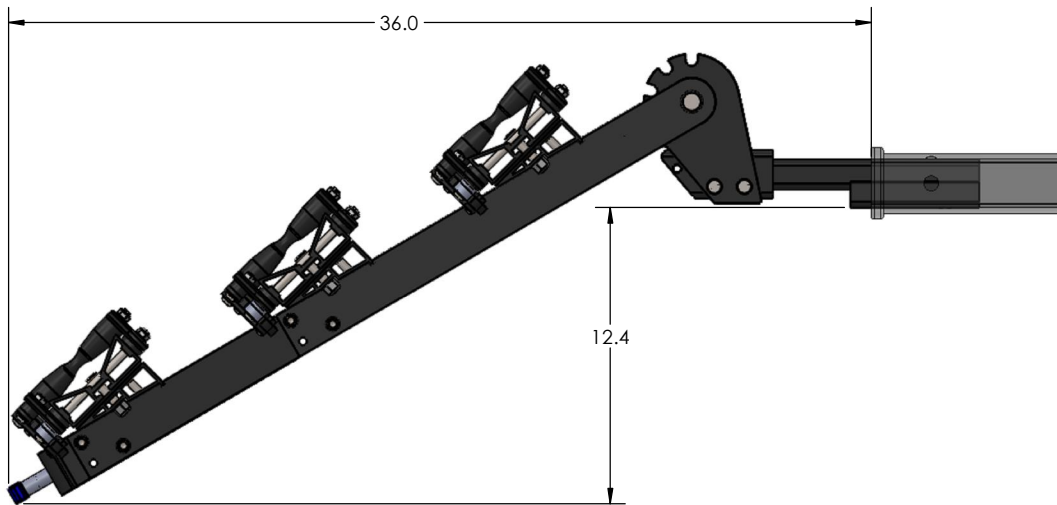

# 1.25" EQUIP-D DOUBLE

STORAGE POSITION

RIDE POSITION

DOWN POSITION

OVERALL WIDTH

# 1.25" EQUIP-D DOUBLE - STORAGE POSITION

**BASE RACK**

**BASE RACK W/ ONE ADD-ON**

# 1.25" EQUIP-D DOUBLE - RIDE POSITION

**BASE RACK W/ ONE ADD-ON**

**BASE RACK**

# 1.25" EQUIP-D DOUBLE - DOWN POSITION

**BASE RACK**

**BASE RACK W/ ONE ADD-ON**