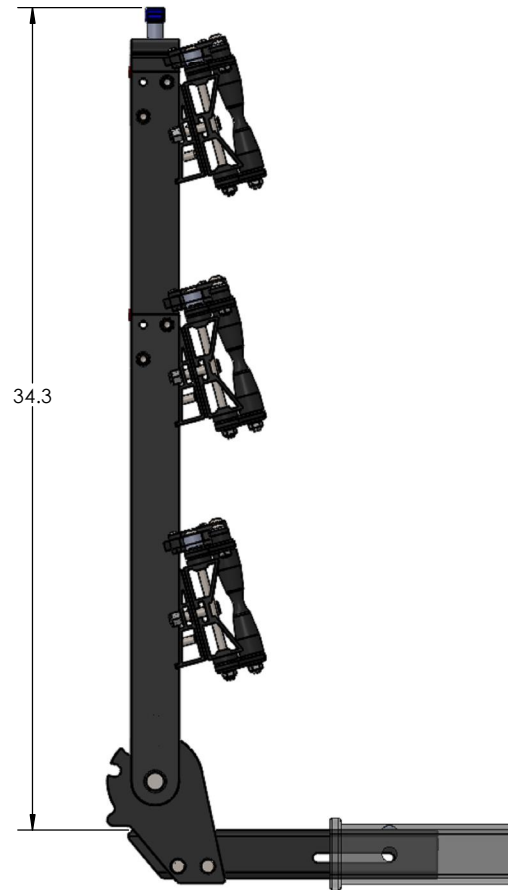

2.00" EQUIP-D DOUBLE

STORAGE POSITION

RIDE POSITION

DOWN POSITION

OVERALL WIDTH

2.00" EQUIP-D DOUBLE - STORAGE POSITION

BASE RACK

BASE RACK W/ ONE ADD-ON

BASE RACK W/ TWO ADD-ONS

2.00" EQUIP-D DOUBLE - RIDE POSITION

BASE RACK

BASE RACK W/ ONE ADD-ON

BASE RACK W/ TWO ADD-ONS

2.00" EQUIP-D DOUBLE - DOWN POSITION

BASE RACK W/ ONE ADD-ON

BASE RACK

BASE RACK W/ TWO ADD-ONS