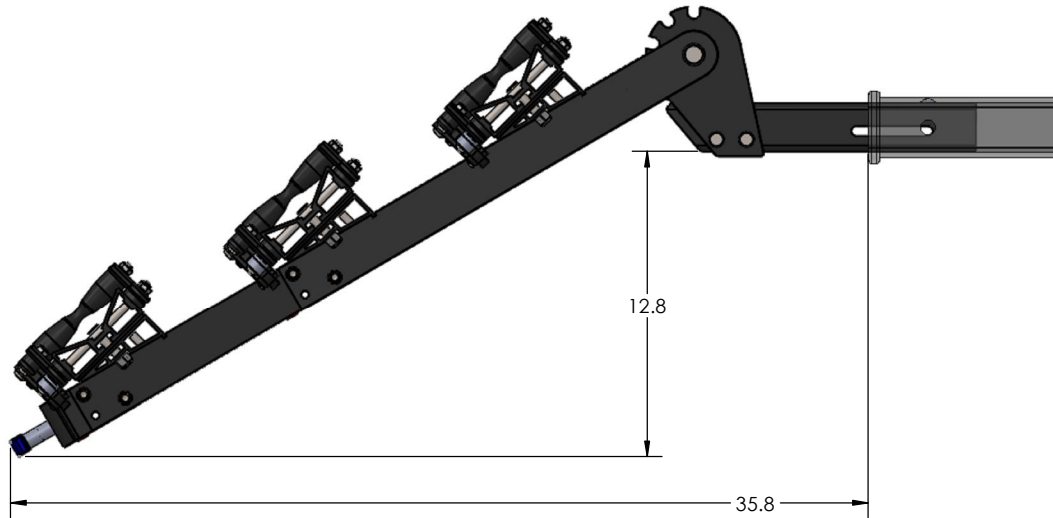

2.00" EQUIP-D DOUBLE

STORAGE POSITION

RIDE POSITION

DOWN POSITION

OVERALL WIDTH

2.00" EQUIP-D DOUBLE - STORAGE POSITION

BASE RACK

BASE RACK W/ ONE ADD-ON

BASE RACK W/ TWO ADD-ONS

2.00" EQUIP-D DOUBLE - RIDE POSITION

BASE RACK

BASE RACK W/ ONE ADD-ON

BASE RACK W/ TWO ADD-ONS

2.00" EQUIP-D DOUBLE - DOWN POSITION

BASE RACK W/ ONE ADD-ON

BASE RACK

BASE RACK W/ TWO ADD-ONS