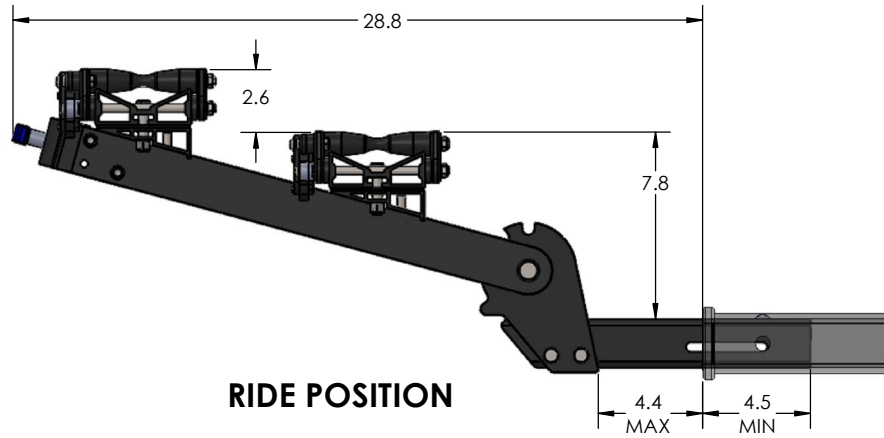

2.00" EQUIP-D DOUBLE

STORAGE POSITION

RIDE POSITION

DOWN POSITION

OVERALL WIDTH

2.00" EQUIP-D DOUBLE - STORAGE POSITION

BASE RACK

BASE RACK W/ ONE ADD-ON

BASE RACK W/ TWO ADD-ONS

2.00" EQUIP-D DOUBLE - RIDE POSITION

BASE RACK

BASE RACK W/ ONE ADD-ON

BASE RACK W/ TWO ADD-ONS

2.00" EQUIP-D DOUBLE - DOWN POSITION

BASE RACK W/ ONE ADD-ON

BASE RACK

BASE RACK W/ TWO ADD-ONS