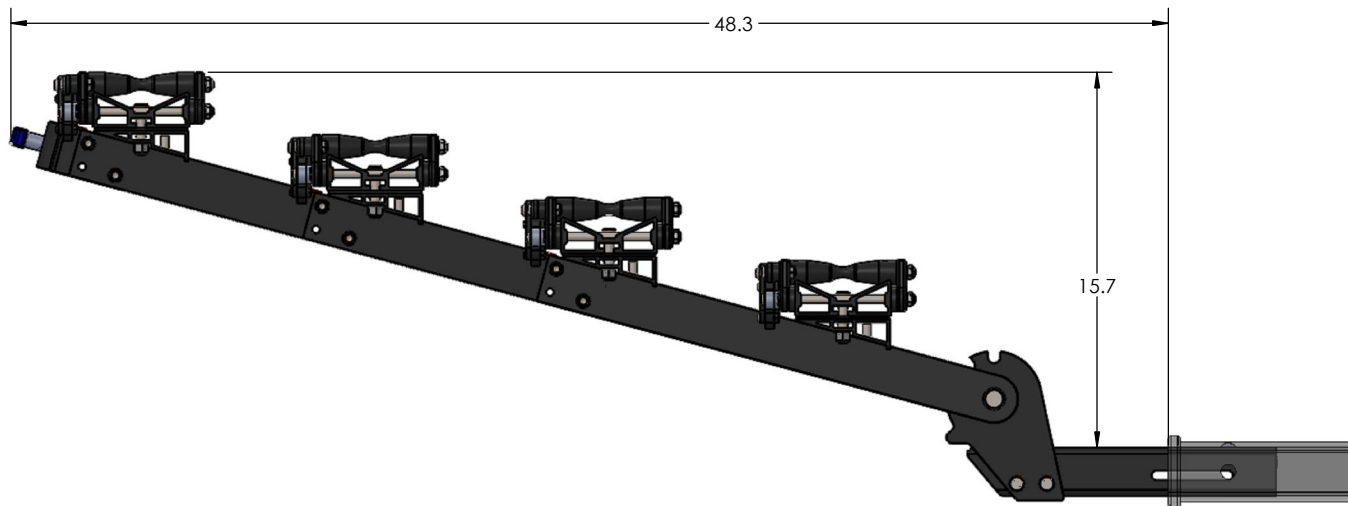

2.00" EQUIP-D DOUBLE

STORAGE POSITION

RIDE POSITION

DOWN POSITION

OVERALL WIDTH

2.00" EQUIP-D DOUBLE - STORAGE POSITION

BASE RACK

BASE RACK W/ ONE ADD-ON

BASE RACK W/ TWO ADD-ONS

2.00" EQUIP-D DOUBLE - RIDE POSITION

BASE RACK

BASE RACK W/ ONE ADD-ON

BASE RACK W/ TWO ADD-ONS

2.00" EQUIP-D DOUBLE - DOWN POSITION

BASE RACK W/ ONE ADD-ON

BASE RACK

BASE RACK W/ TWO ADD-ONS