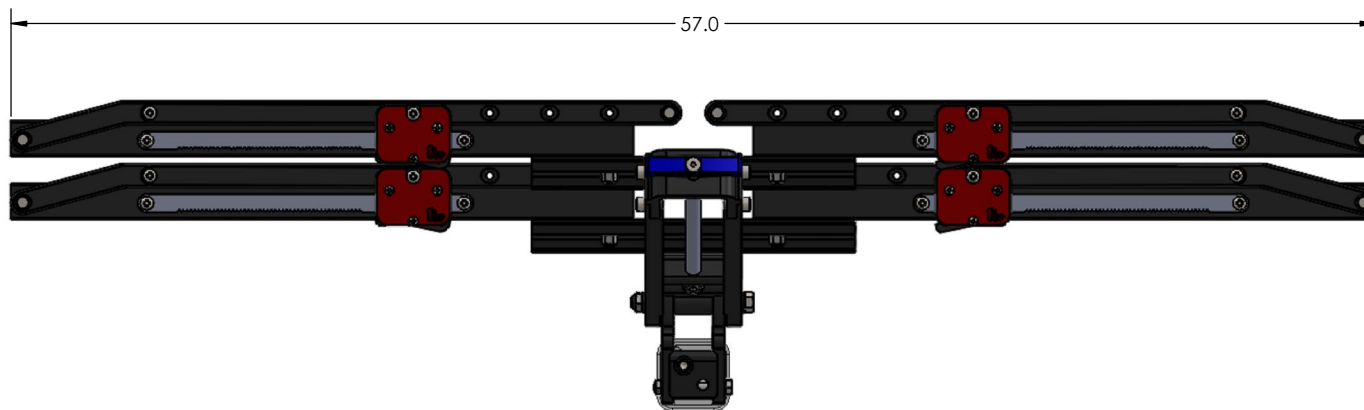

2.00" EQUIP-D DOUBLE

STORAGE POSITION

RIDE POSITION

DOWN POSITION

OVERALL WIDTH

2.00" EQUIP-D DOUBLE - STORAGE POSITION

BASE RACK

BASE RACK W/ ONE ADD-ON

BASE RACK W/ TWO ADD-ONS

2.00" EQUIP-D DOUBLE - RIDE POSITION

BASE RACK

BASE RACK W/ ONE ADD-ON

BASE RACK W/ TWO ADD-ONS

2.00" EQUIP-D DOUBLE - DOWN POSITION

BASE RACK W/ ONE ADD-ON

BASE RACK

BASE RACK W/ TWO ADD-ONS