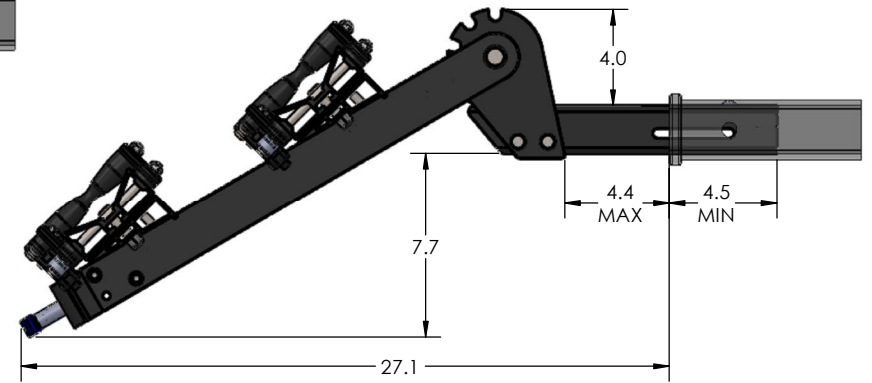

2.00" EQUIP-D DOUBLE

STORAGE POSITION

RIDE POSITION

DOWN POSITION

OVERALL WIDTH

2.00" EQUIP-D DOUBLE - STORAGE POSITION

BASE RACK

BASE RACK W/ ONE ADD-ON

BASE RACK W/ TWO ADD-ONS

2.00" EQUIP-D DOUBLE - RIDE POSITION

BASE RACK

BASE RACK W/ ONE ADD-ON

BASE RACK W/ TWO ADD-ONS

2.00" EQUIP-D DOUBLE - DOWN POSITION

BASE RACK W/ ONE ADD-ON

BASE RACK

BASE RACK W/ TWO ADD-ONS