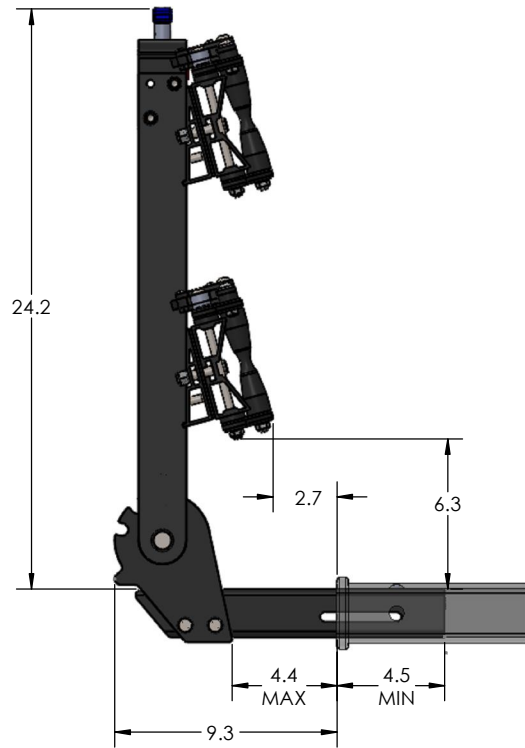

2.00" EQUIP-D DOUBLE

STORAGE POSITION

RIDE POSITION

DOWN POSITION

OVERALL WIDTH

2.00" EQUIP-D DOUBLE - STORAGE POSITION

BASE RACK

BASE RACK W/ ONE ADD-ON

BASE RACK W/ TWO ADD-ONS

2.00" EQUIP-D DOUBLE - RIDE POSITION

BASE RACK

BASE RACK W/ ONE ADD-ON

BASE RACK W/ TWO ADD-ONS

2.00" EQUIP-D DOUBLE - DOWN POSITION

BASE RACK W/ ONE ADD-ON

BASE RACK

BASE RACK W/ TWO ADD-ONS