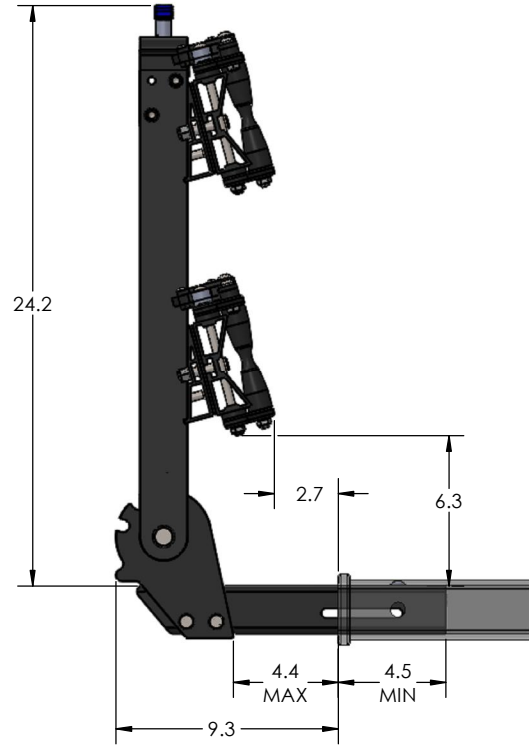

2.00" EQUIP-D DOUBLE

STORAGE POSITION

RIDE POSITION

DOWN POSITION

OVERALL WIDTH

2.00" EQUIP-D DOUBLE - STORAGE POSITION

BASE RACK

BASE RACK W/ ONE ADD-ON

BASE RACK W/ TWO ADD-ONS

2.00" EQUIP-D DOUBLE - RIDE POSITION

BASE RACK

BASE RACK W/ ONE ADD-ON

BASE RACK W/ TWO ADD-ONS

2.00" EQUIP-D DOUBLE - DOWN POSITION

BASE RACK W/ ONE ADD-ON

BASE RACK

BASE RACK W/ TWO ADD-ONS