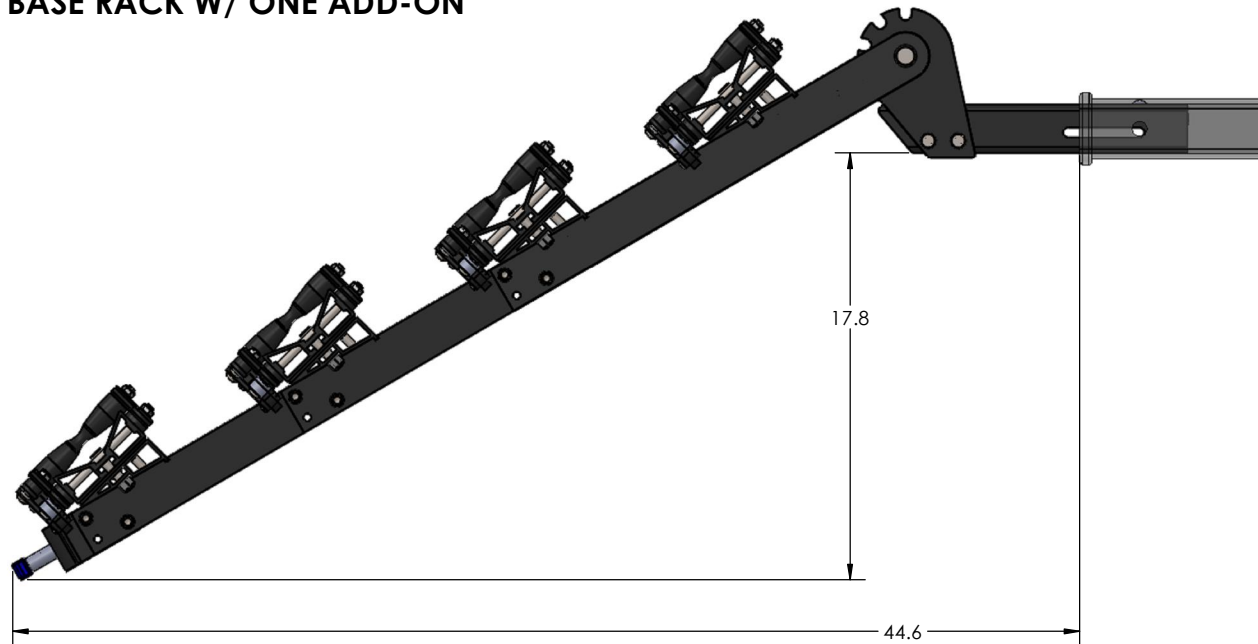

2.00" EQUIP-D DOUBLE

STORAGE POSITION

RIDE POSITION

DOWN POSITION

OVERALL WIDTH

2.00" EQUIP-D DOUBLE - STORAGE POSITION

BASE RACK

BASE RACK W/ ONE ADD-ON

BASE RACK W/ TWO ADD-ONS

2.00" EQUIP-D DOUBLE - RIDE POSITION

BASE RACK

BASE RACK W/ ONE ADD-ON

BASE RACK W/ TWO ADD-ONS

2.00" EQUIP-D DOUBLE - DOWN POSITION

BASE RACK W/ ONE ADD-ON

BASE RACK

BASE RACK W/ TWO ADD-ONS