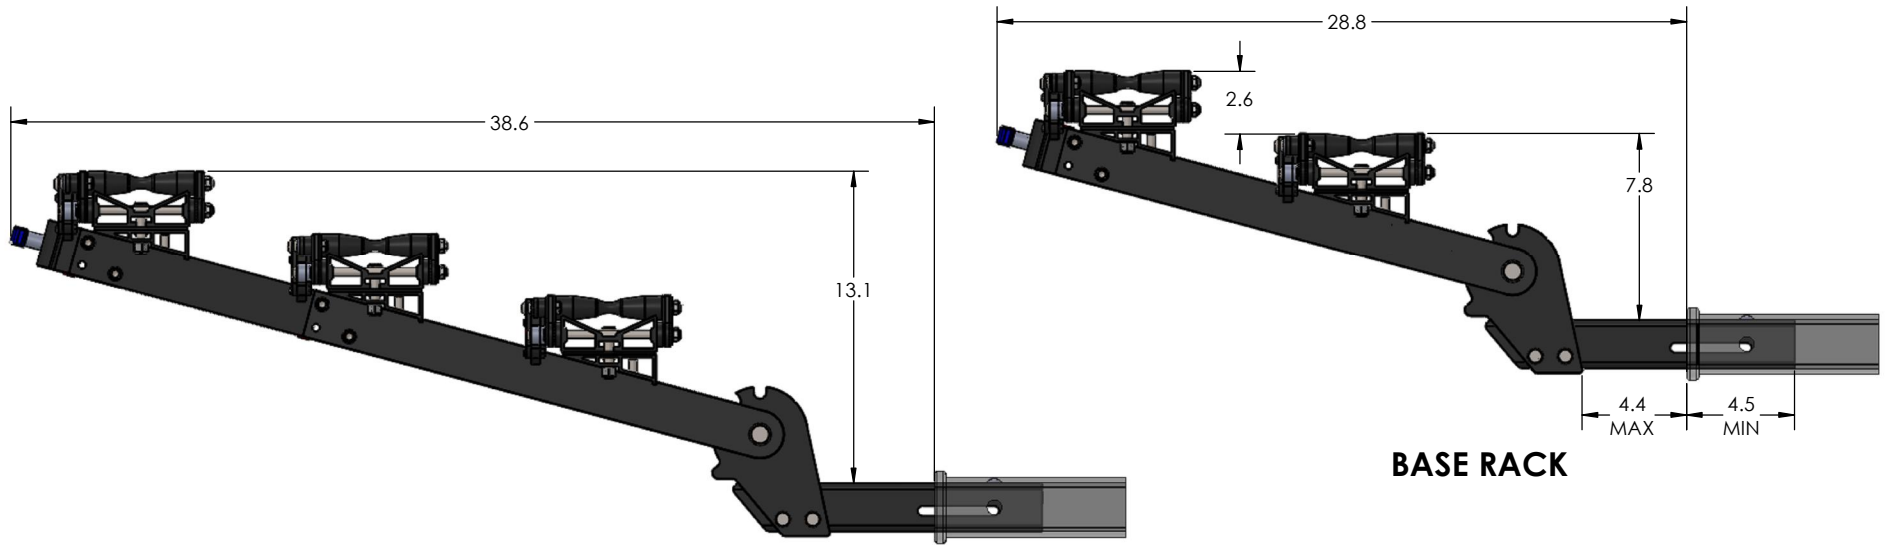

2.00" EQUIP-D DOUBLE

STORAGE POSITION

RIDE POSITION

DOWN POSITION

OVERALL WIDTH

2.00" EQUIP-D DOUBLE - STORAGE POSITION

BASE RACK

BASE RACK W/ ONE ADD-ON

BASE RACK W/ TWO ADD-ONS

2.00" EQUIP-D DOUBLE - RIDE POSITION

BASE RACK

BASE RACK W/ ONE ADD-ON

BASE RACK W/ TWO ADD-ONS

2.00" EQUIP-D DOUBLE - DOWN POSITION

BASE RACK W/ ONE ADD-ON

BASE RACK

BASE RACK W/ TWO ADD-ONS