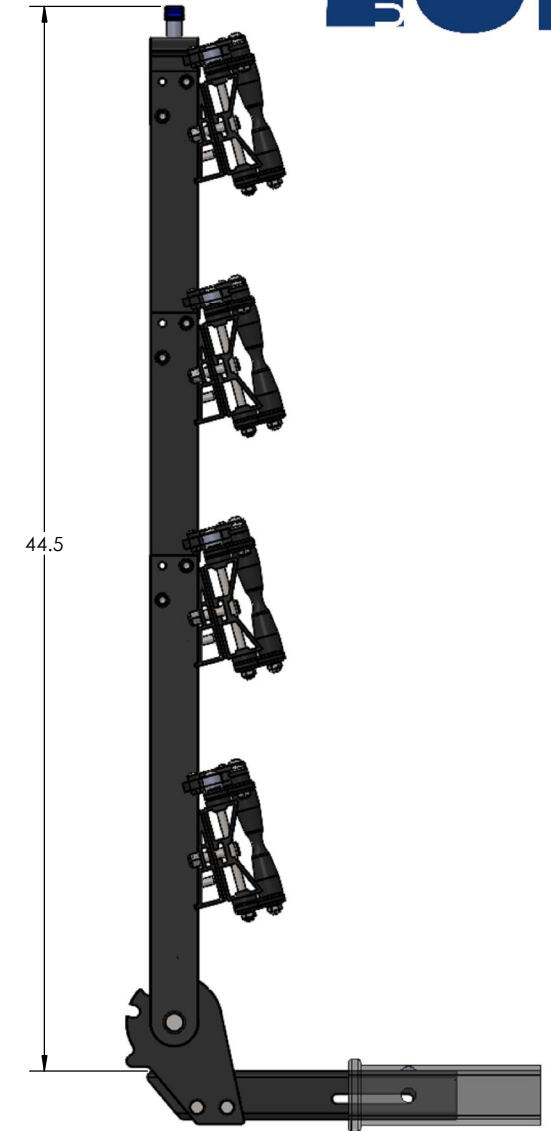

2.00" EQUIP-D DOUBLE

STORAGE POSITION

RIDE POSITION

DOWN POSITION

OVERALL WIDTH

2.00" EQUIP-D DOUBLE - STORAGE POSITION

BASE RACK

BASE RACK W/ ONE ADD-ON

BASE RACK W/ TWO ADD-ONS

2.00" EQUIP-D DOUBLE - RIDE POSITION

BASE RACK

BASE RACK W/ ONE ADD-ON

BASE RACK W/ TWO ADD-ONS

2.00" EQUIP-D DOUBLE - DOWN POSITION

BASE RACK W/ ONE ADD-ON

BASE RACK

BASE RACK W/ TWO ADD-ONS