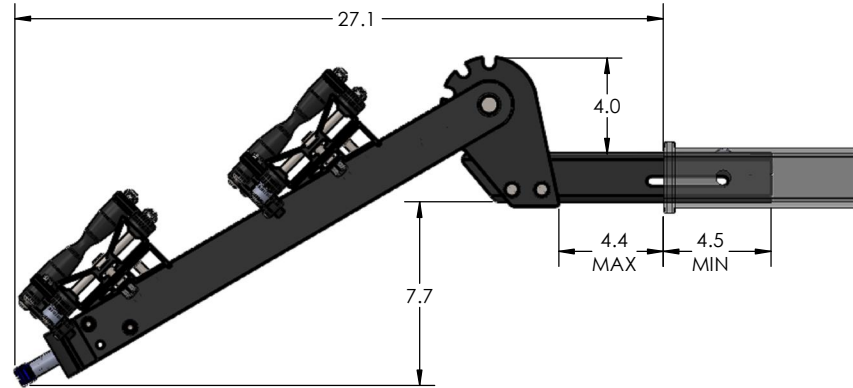

2.00" EQUIP-D DOUBLE

STORAGE POSITION

RIDE POSITION

DOWN POSITION

OVERALL WIDTH

2.00" EQUIP-D DOUBLE - STORAGE POSITION

BASE RACK

BASE RACK W/ ONE ADD-ON

BASE RACK W/ TWO ADD-ONS

2.00" EQUIP-D DOUBLE - RIDE POSITION

BASE RACK

BASE RACK W/ ONE ADD-ON

BASE RACK W/ TWO ADD-ONS

2.00" EQUIP-D DOUBLE - DOWN POSITION

BASE RACK W/ ONE ADD-ON

BASE RACK

BASE RACK W/ TWO ADD-ONS