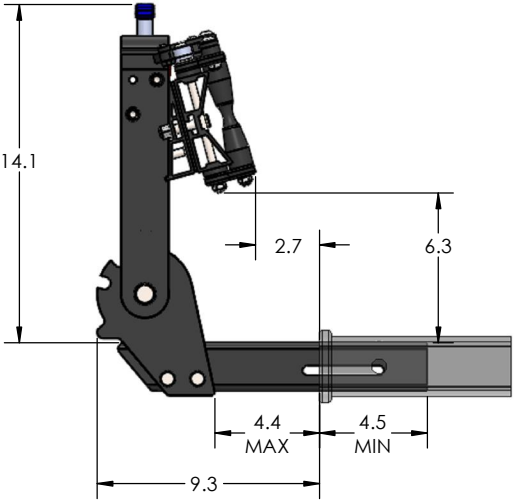

2.00" EQUIP-D SINGLE

STORAGE POSITION

DOWN POSITION

OVERALL WIDTH

2.00" EQUIP-D SINGLE - STORAGE POSITION

BASE RACK

BASE RACK W/ ONE ADD-ON

BASE RACK W/ TWO ADD-ONS

2.00" EQUIP-D SINGLE - RIDE POSITION

BASE RACK W/ ONE ADD-ON

BASE RACK

BASE RACK W/ TWO ADD-ONS

2.00" EQUIP-D SINGLE - DOWN POSITION

BASE RACK W/ ONE ADD-ON

BASE RACK

BASE RACK W/ TWO ADD-ONS