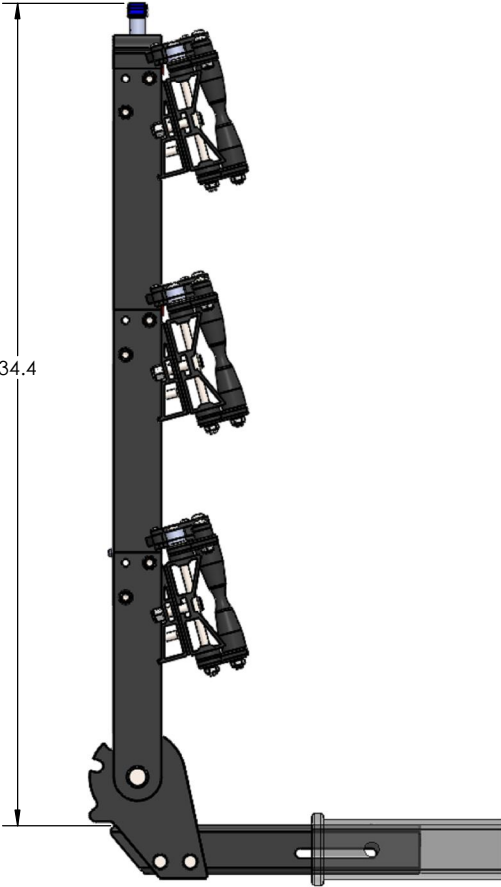

2.00" EQUIP-D SINGLE

STORAGE POSITION

DOWN POSITION

OVERALL WIDTH

2.00" EQUIP-D SINGLE - STORAGE POSITION

BASE RACK

BASE RACK W/ ONE ADD-ON

BASE RACK W/ TWO ADD-ONS

2.00" EQUIP-D SINGLE - RIDE POSITION

BASE RACK W/ ONE ADD-ON

BASE RACK

BASE RACK W/ TWO ADD-ONS

2.00" EQUIP-D SINGLE - DOWN POSITION

BASE RACK W/ ONE ADD-ON

BASE RACK

BASE RACK W/ TWO ADD-ONS