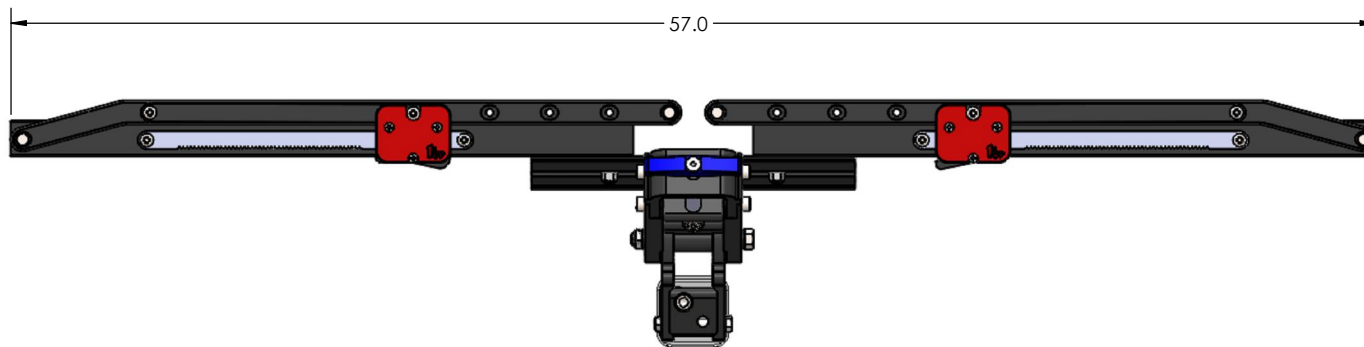

2.00" EQUIP-D SINGLE

STORAGE POSITION

DOWN POSITION

OVERALL WIDTH

2.00" EQUIP-D SINGLE - STORAGE POSITION

BASE RACK

BASE RACK W/ ONE ADD-ON

BASE RACK W/ TWO ADD-ONS

2.00" EQUIP-D SINGLE - RIDE POSITION

BASE RACK W/ ONE ADD-ON

BASE RACK

BASE RACK W/ TWO ADD-ONS

2.00" EQUIP-D SINGLE - DOWN POSITION

BASE RACK W/ ONE ADD-ON

BASE RACK

BASE RACK W/ TWO ADD-ONS