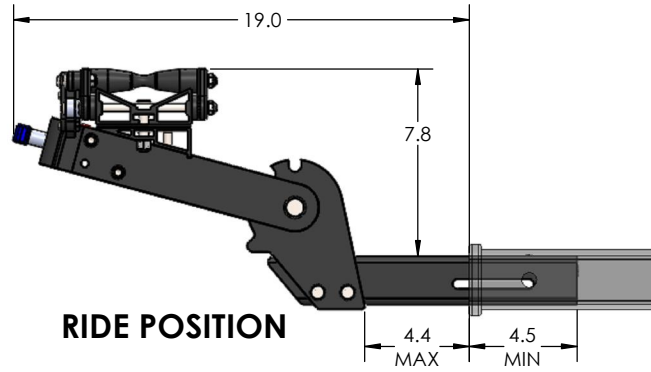

2.00" EQUIP-D SINGLE

STORAGE POSITION

DOWN POSITION

OVERALL WIDTH

2.00" EQUIP-D SINGLE - STORAGE POSITION

BASE RACK

BASE RACK W/ ONE ADD-ON

BASE RACK W/ TWO ADD-ONS

2.00" EQUIP-D SINGLE - RIDE POSITION

BASE RACK W/ ONE ADD-ON

BASE RACK

BASE RACK W/ TWO ADD-ONS

2.00" EQUIP-D SINGLE - DOWN POSITION

BASE RACK W/ ONE ADD-ON

BASE RACK

BASE RACK W/ TWO ADD-ONS