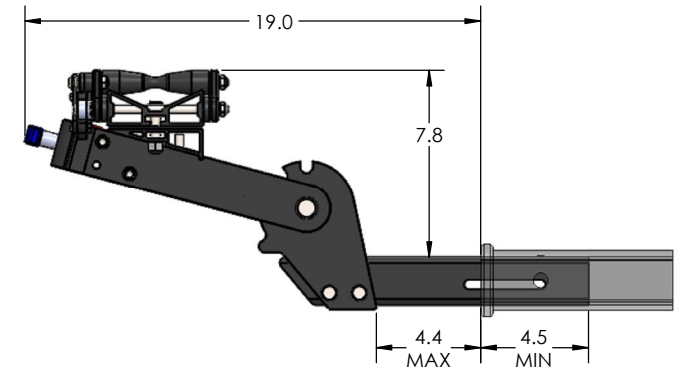

2.00" EQUIP-D SINGLE

STORAGE POSITION

DOWN POSITION

OVERALL WIDTH

2.00" EQUIP-D SINGLE - STORAGE POSITION

BASE RACK

BASE RACK W/ ONE ADD-ON

BASE RACK W/ TWO ADD-ONS

2.00" EQUIP-D SINGLE - RIDE POSITION

BASE RACK W/ ONE ADD-ON

BASE RACK

BASE RACK W/ TWO ADD-ONS

2.00" EQUIP-D SINGLE - DOWN POSITION

BASE RACK W/ ONE ADD-ON

BASE RACK

BASE RACK W/ TWO ADD-ONS