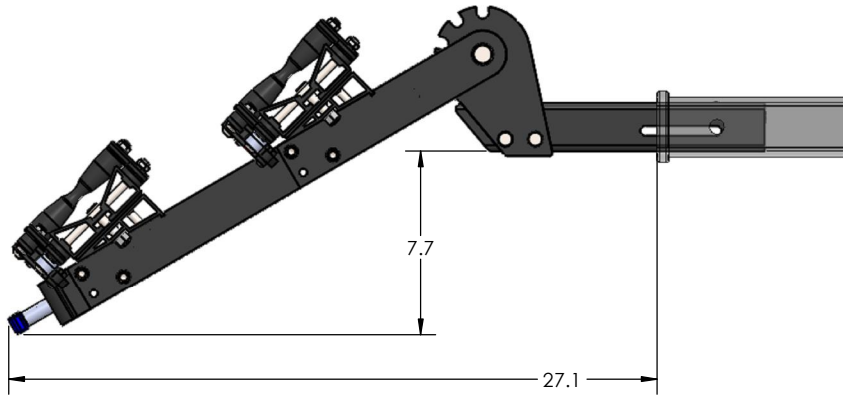

2.00" EQUIP-D SINGLE

STORAGE POSITION

DOWN POSITION

OVERALL WIDTH

2.00" EQUIP-D SINGLE - STORAGE POSITION

BASE RACK

BASE RACK W/ ONE ADD-ON

BASE RACK W/ TWO ADD-ONS

2.00" EQUIP-D SINGLE - RIDE POSITION

BASE RACK W/ ONE ADD-ON

BASE RACK

BASE RACK W/ TWO ADD-ONS

2.00" EQUIP-D SINGLE - DOWN POSITION

BASE RACK W/ ONE ADD-ON

BASE RACK

BASE RACK W/ TWO ADD-ONS