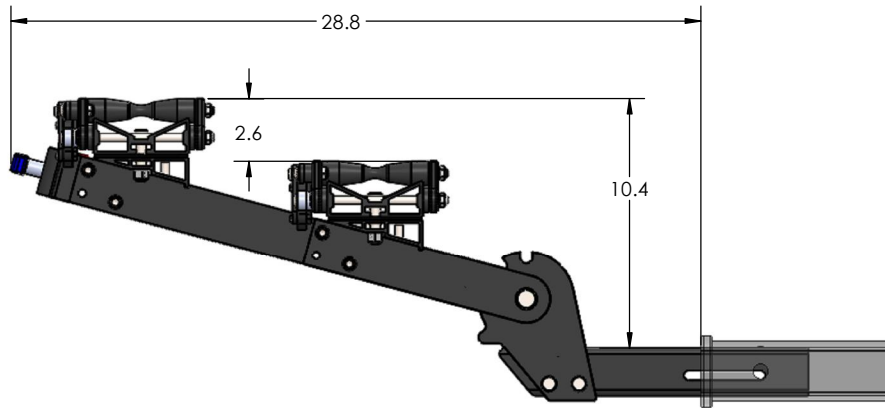

2.00" EQUIP-D SINGLE

STORAGE POSITION

DOWN POSITION

OVERALL WIDTH

2.00" EQUIP-D SINGLE - STORAGE POSITION

BASE RACK

BASE RACK W/ ONE ADD-ON

BASE RACK W/ TWO ADD-ONS

2.00" EQUIP-D SINGLE - RIDE POSITION

BASE RACK W/ ONE ADD-ON

BASE RACK

BASE RACK W/ TWO ADD-ONS

2.00" EQUIP-D SINGLE - DOWN POSITION

BASE RACK W/ ONE ADD-ON

BASE RACK

BASE RACK W/ TWO ADD-ONS