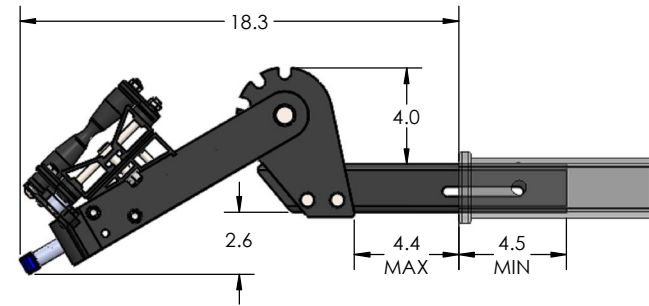

2.00" EQUIP-D SINGLE

STORAGE POSITION

DOWN POSITION

OVERALL WIDTH

2.00" EQUIP-D SINGLE - STORAGE POSITION

BASE RACK

BASE RACK W/ ONE ADD-ON

BASE RACK W/ TWO ADD-ONS

2.00" EQUIP-D SINGLE - RIDE POSITION

BASE RACK W/ ONE ADD-ON

BASE RACK

BASE RACK W/ TWO ADD-ONS

2.00" EQUIP-D SINGLE - DOWN POSITION

BASE RACK W/ ONE ADD-ON

BASE RACK

BASE RACK W/ TWO ADD-ONS