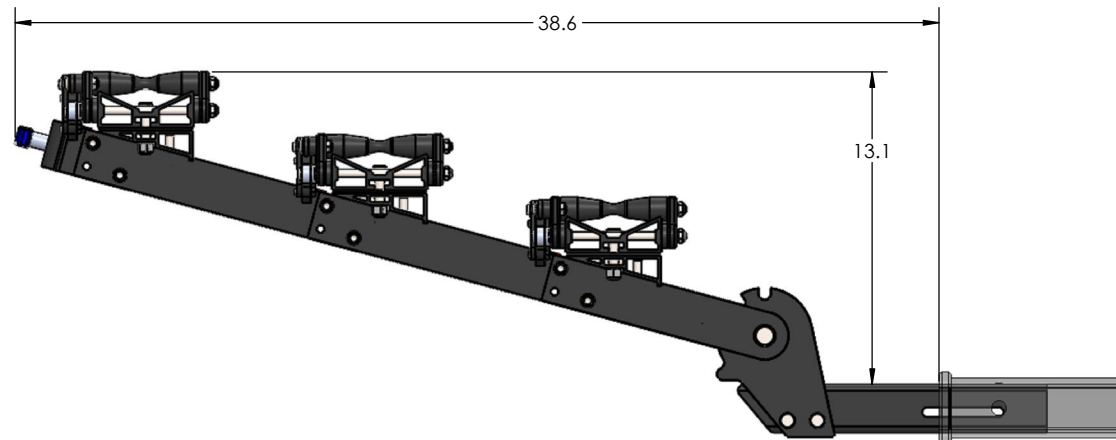

2.00" EQUIP-D SINGLE

STORAGE POSITION

DOWN POSITION

OVERALL WIDTH

2.00" EQUIP-D SINGLE - STORAGE POSITION

BASE RACK

BASE RACK W/ ONE ADD-ON

BASE RACK W/ TWO ADD-ONS

2.00" EQUIP-D SINGLE - RIDE POSITION

BASE RACK W/ ONE ADD-ON

BASE RACK

BASE RACK W/ TWO ADD-ONS

2.00" EQUIP-D SINGLE - DOWN POSITION

BASE RACK W/ ONE ADD-ON

BASE RACK

BASE RACK W/ TWO ADD-ONS