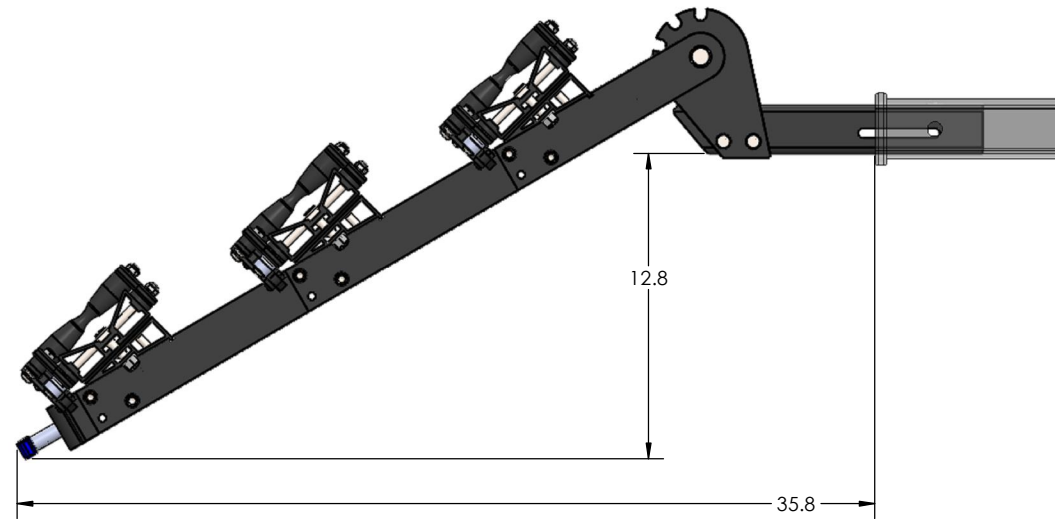

2.00" EQUIP-D SINGLE

STORAGE POSITION

DOWN POSITION

OVERALL WIDTH

2.00" EQUIP-D SINGLE - STORAGE POSITION

BASE RACK

BASE RACK W/ ONE ADD-ON

BASE RACK W/ TWO ADD-ONS

2.00" EQUIP-D SINGLE - RIDE POSITION

BASE RACK W/ ONE ADD-ON

BASE RACK

BASE RACK W/ TWO ADD-ONS

2.00" EQUIP-D SINGLE - DOWN POSITION

BASE RACK W/ ONE ADD-ON

BASE RACK

BASE RACK W/ TWO ADD-ONS