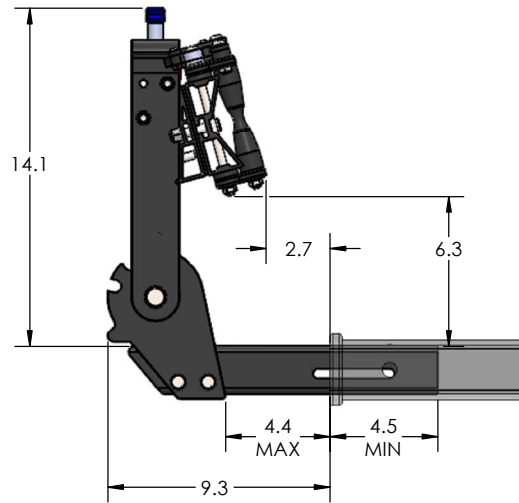

2.00" EQUIP-D SINGLE

STORAGE POSITION

DOWN POSITION

OVERALL WIDTH

2.00" EQUIP-D SINGLE - STORAGE POSITION

BASE RACK

BASE RACK W/ ONE ADD-ON

BASE RACK W/ TWO ADD-ONS

2.00" EQUIP-D SINGLE - RIDE POSITION

BASE RACK W/ ONE ADD-ON

BASE RACK

BASE RACK W/ TWO ADD-ONS

2.00" EQUIP-D SINGLE - DOWN POSITION

BASE RACK W/ ONE ADD-ON

BASE RACK

BASE RACK W/ TWO ADD-ONS