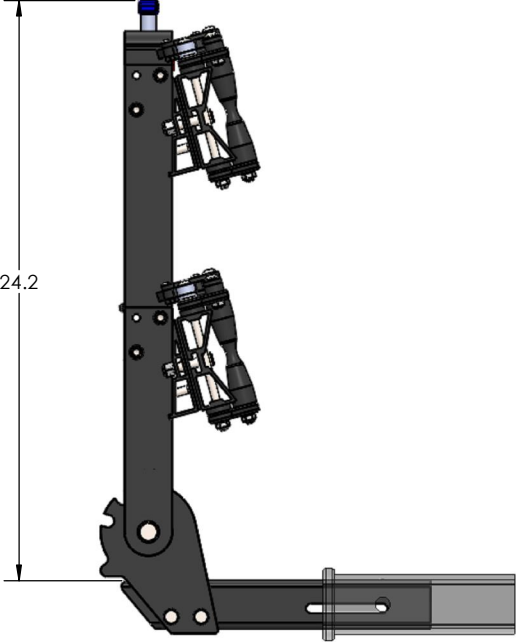

2.00" EQUIP-D SINGLE

STORAGE POSITION

DOWN POSITION

OVERALL WIDTH

2.00" EQUIP-D SINGLE - STORAGE POSITION

BASE RACK

BASE RACK W/ ONE ADD-ON

BASE RACK W/ TWO ADD-ONS

2.00" EQUIP-D SINGLE - RIDE POSITION

BASE RACK W/ ONE ADD-ON

BASE RACK

BASE RACK W/ TWO ADD-ONS

2.00" EQUIP-D SINGLE - DOWN POSITION

BASE RACK W/ ONE ADD-ON

BASE RACK

BASE RACK W/ TWO ADD-ONS