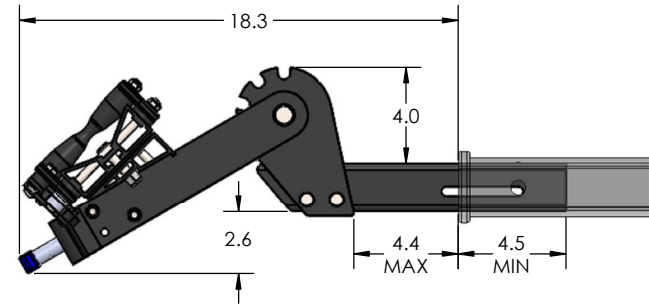

2.00" EQUIP-D SINGLE

STORAGE POSITION

DOWN POSITION

OVERALL WIDTH

2.00" EQUIP-D SINGLE - STORAGE POSITION

BASE RACK

BASE RACK W/ ONE ADD-ON

BASE RACK W/ TWO ADD-ONS

2.00" EQUIP-D SINGLE - RIDE POSITION

BASE RACK W/ ONE ADD-ON

BASE RACK

BASE RACK W/ TWO ADD-ONS

2.00" EQUIP-D SINGLE - DOWN POSITION

BASE RACK W/ ONE ADD-ON

BASE RACK

BASE RACK W/ TWO ADD-ONS