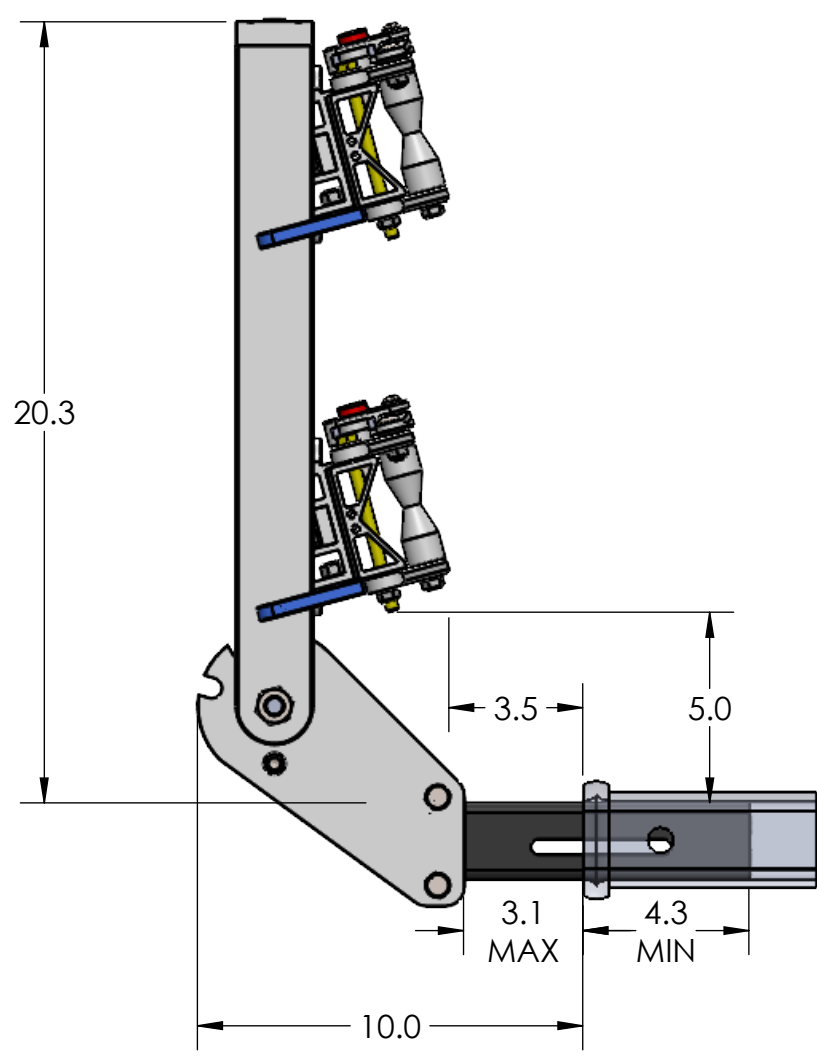

2" HEAVY & SUPER DUTY DOUBLE

RIDE POSITION

STORAGE POSITION

DOWN POSITION

OVERALL WIDTH

2" HEAVY & SUPER DUTY DOUBLE - STORAGE POSITION

BASE RACK

BASE RACK W/ ONE ADD-ON

BASE RACK W/ TWO ADD-ONS

2" HEAVY & SUPER DUTY DOUBLE - RIDE POSITION

BASE RACK W/ ONE ADD-ON

BASE RACK

BASE RACK W/ TWO ADD-ONS

2" HEAVY & SUPER DUTY DOUBLE - DOWN POSITION

BASE RACK W/ ONE ADD-ON

BASE RACK

BASE RACK W/ TWO ADD-ONS