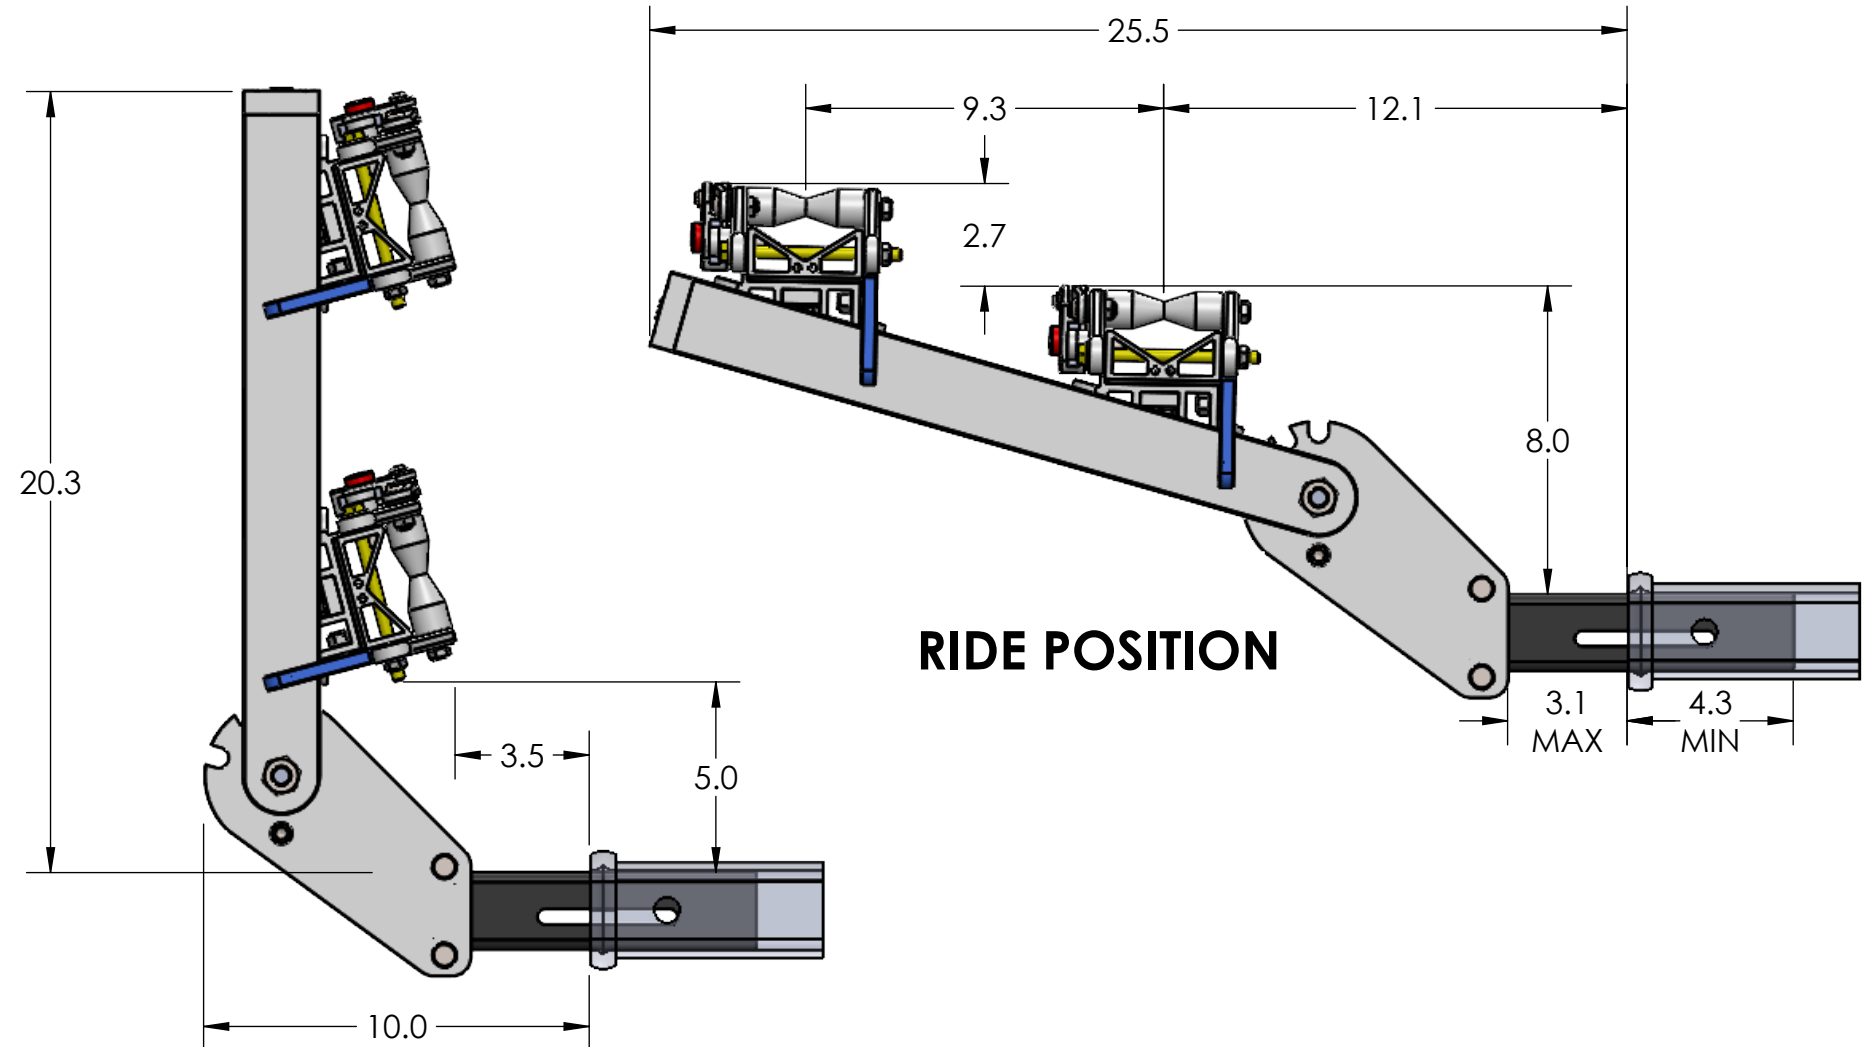

2" HEAVY & SUPER DUTY DOUBLE

RIDE POSITION

STORAGE POSITION

DOWN POSITION

OVERALL WIDTH

2" HEAVY & SUPER DUTY DOUBLE - STORAGE POSITION

BASE RACK

BASE RACK W/ ONE ADD-ON

BASE RACK W/ TWO ADD-ONS

2" HEAVY & SUPER DUTY DOUBLE - RIDE POSITION

BASE RACK W/ ONE ADD-ON

BASE RACK

BASE RACK W/ TWO ADD-ONS

2" HEAVY & SUPER DUTY DOUBLE - DOWN POSITION

BASE RACK W/ ONE ADD-ON

BASE RACK

BASE RACK W/ TWO ADD-ONS