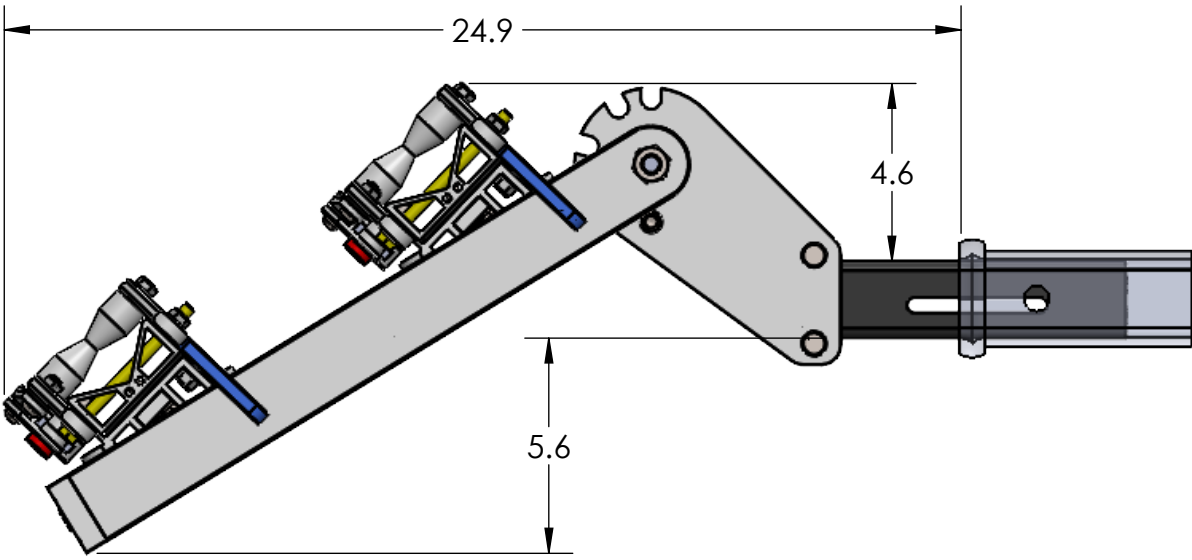

2" HEAVY & SUPER DUTY DOUBLE

RIDE POSITION

STORAGE POSITION

DOWN POSITION

OVERALL WIDTH

2" HEAVY & SUPER DUTY DOUBLE - STORAGE POSITION

BASE RACK

BASE RACK W/ ONE ADD-ON

BASE RACK W/ TWO ADD-ONS

2" HEAVY & SUPER DUTY DOUBLE - RIDE POSITION

BASE RACK W/ ONE ADD-ON

BASE RACK

BASE RACK W/ TWO ADD-ONS

2" HEAVY & SUPER DUTY DOUBLE - DOWN POSITION

BASE RACK W/ ONE ADD-ON

BASE RACK

BASE RACK W/ TWO ADD-ONS