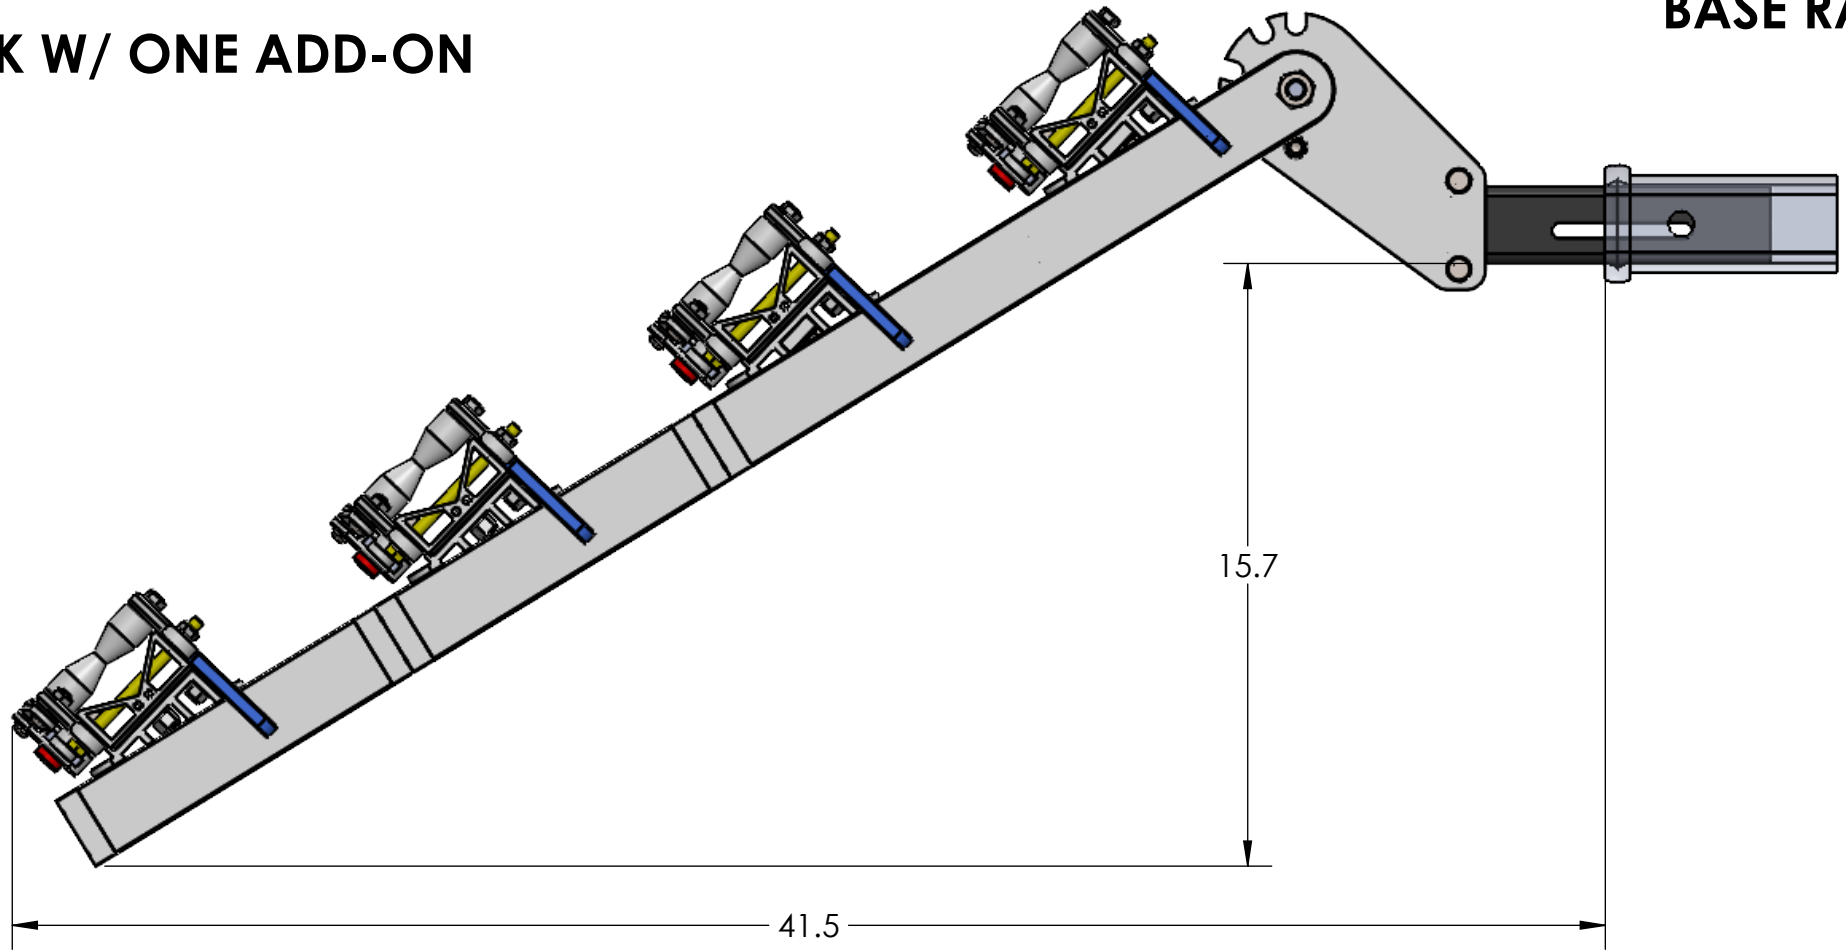

2" HEAVY & SUPER DUTY DOUBLE

RIDE POSITION

STORAGE POSITION

DOWN POSITION

OVERALL WIDTH

2" HEAVY & SUPER DUTY DOUBLE - STORAGE POSITION

BASE RACK

BASE RACK W/ ONE ADD-ON

BASE RACK W/ TWO ADD-ONS

2" HEAVY & SUPER DUTY DOUBLE - RIDE POSITION

BASE RACK W/ ONE ADD-ON

BASE RACK

BASE RACK W/ TWO ADD-ONS

2" HEAVY & SUPER DUTY DOUBLE - DOWN POSITION

BASE RACK W/ ONE ADD-ON

BASE RACK

BASE RACK W/ TWO ADD-ONS