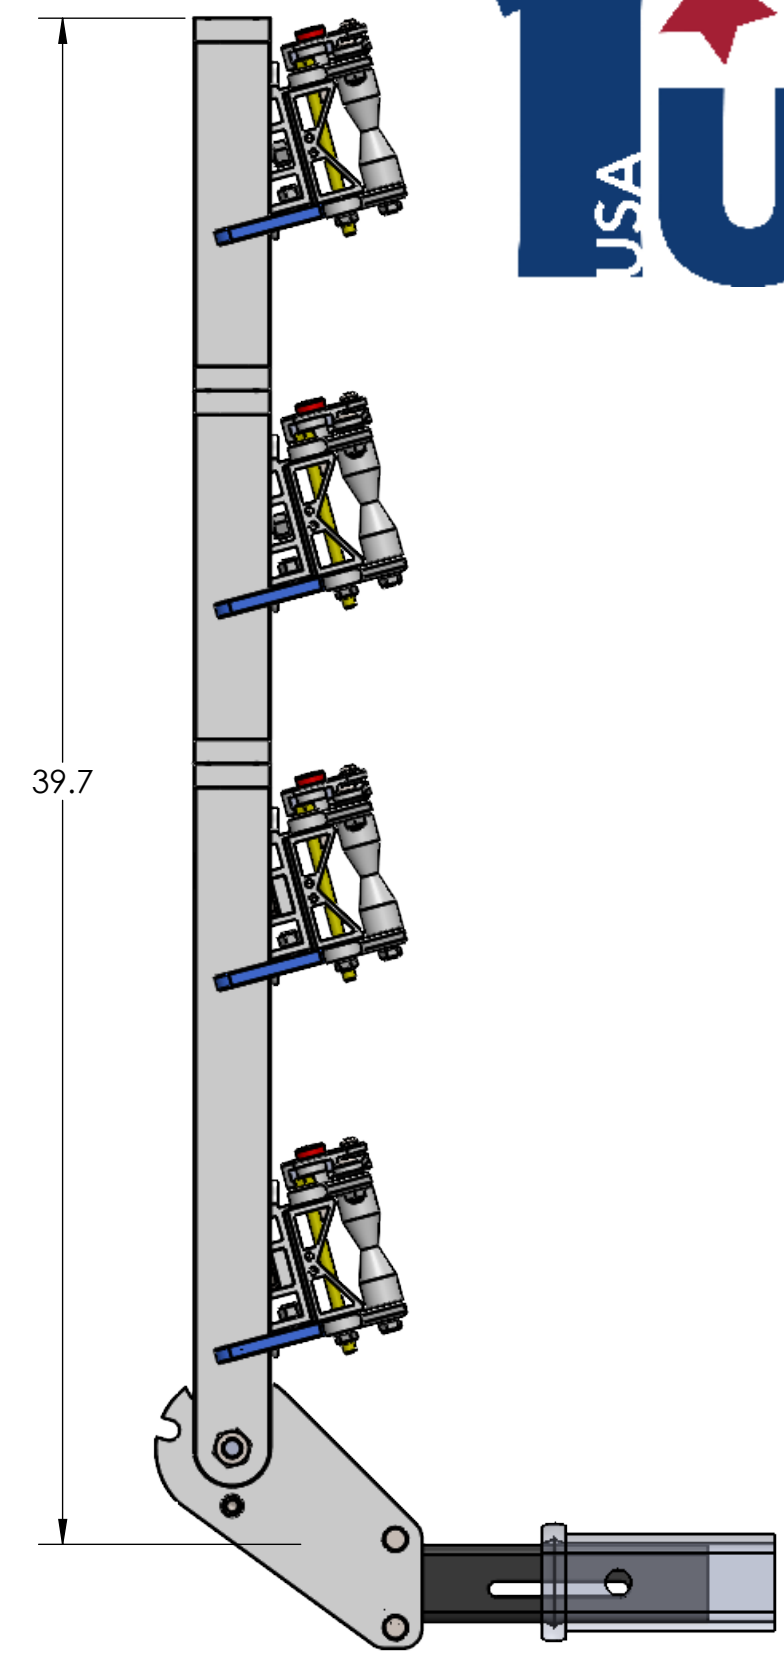

2" HEAVY & SUPER DUTY DOUBLE

RIDE POSITION

STORAGE POSITION

DOWN POSITION

OVERALL WIDTH

2" HEAVY & SUPER DUTY DOUBLE - STORAGE POSITION

BASE RACK

BASE RACK W/ ONE ADD-ON

BASE RACK W/ TWO ADD-ONS

2" HEAVY & SUPER DUTY DOUBLE - RIDE POSITION

BASE RACK W/ ONE ADD-ON

BASE RACK

BASE RACK W/ TWO ADD-ONS

2" HEAVY & SUPER DUTY DOUBLE - DOWN POSITION

BASE RACK W/ ONE ADD-ON

BASE RACK

BASE RACK W/ TWO ADD-ONS