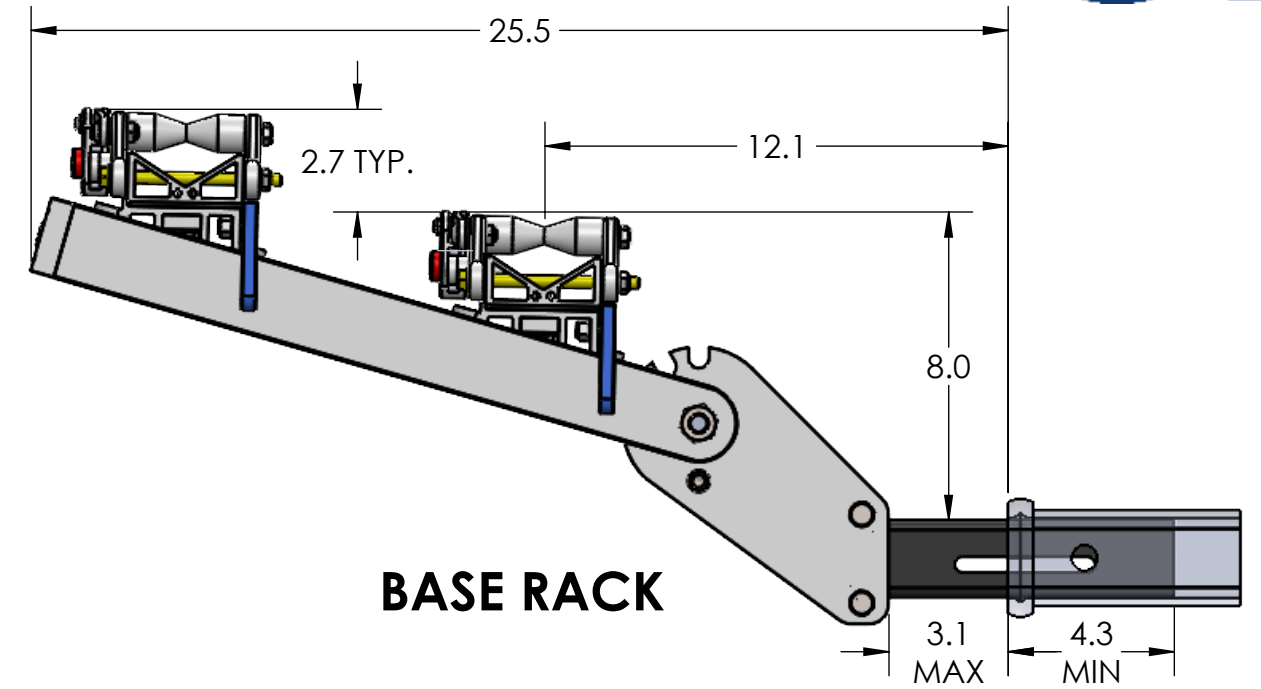

2" HEAVY & SUPER DUTY DOUBLE

RIDE POSITION

STORAGE POSITION

DOWN POSITION

OVERALL WIDTH

2" HEAVY & SUPER DUTY DOUBLE - STORAGE POSITION

BASE RACK

BASE RACK W/ ONE ADD-ON

BASE RACK W/ TWO ADD-ONS

2" HEAVY & SUPER DUTY DOUBLE - RIDE POSITION

BASE RACK W/ ONE ADD-ON

BASE RACK

BASE RACK W/ TWO ADD-ONS

2" HEAVY & SUPER DUTY DOUBLE - DOWN POSITION

BASE RACK W/ ONE ADD-ON

BASE RACK

BASE RACK W/ TWO ADD-ONS