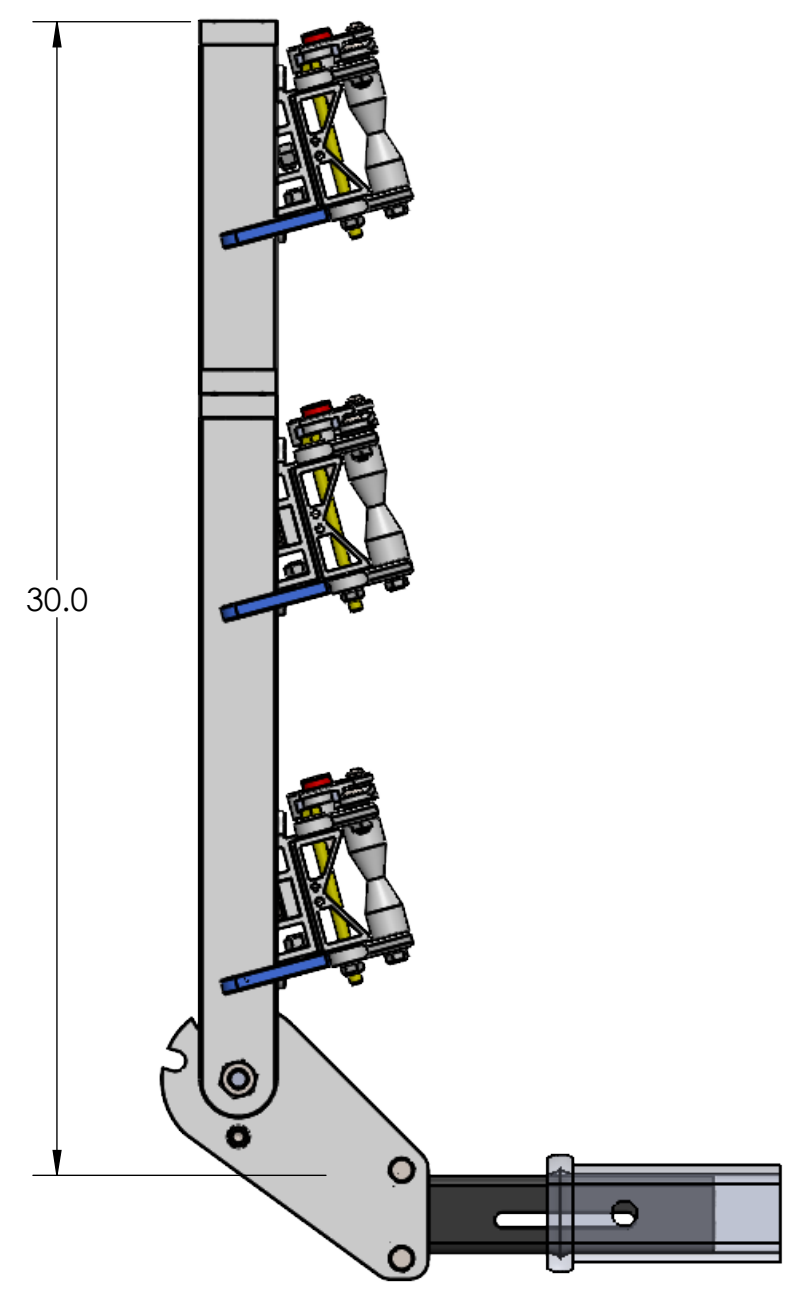

2" HEAVY & SUPER DUTY DOUBLE

RIDE POSITION

STORAGE POSITION

DOWN POSITION

OVERALL WIDTH

2" HEAVY & SUPER DUTY DOUBLE - STORAGE POSITION

BASE RACK

BASE RACK W/ ONE ADD-ON

BASE RACK W/ TWO ADD-ONS

2" HEAVY & SUPER DUTY DOUBLE - RIDE POSITION

BASE RACK W/ ONE ADD-ON

BASE RACK

BASE RACK W/ TWO ADD-ONS

2" HEAVY & SUPER DUTY DOUBLE - DOWN POSITION

BASE RACK W/ ONE ADD-ON

BASE RACK

BASE RACK W/ TWO ADD-ONS