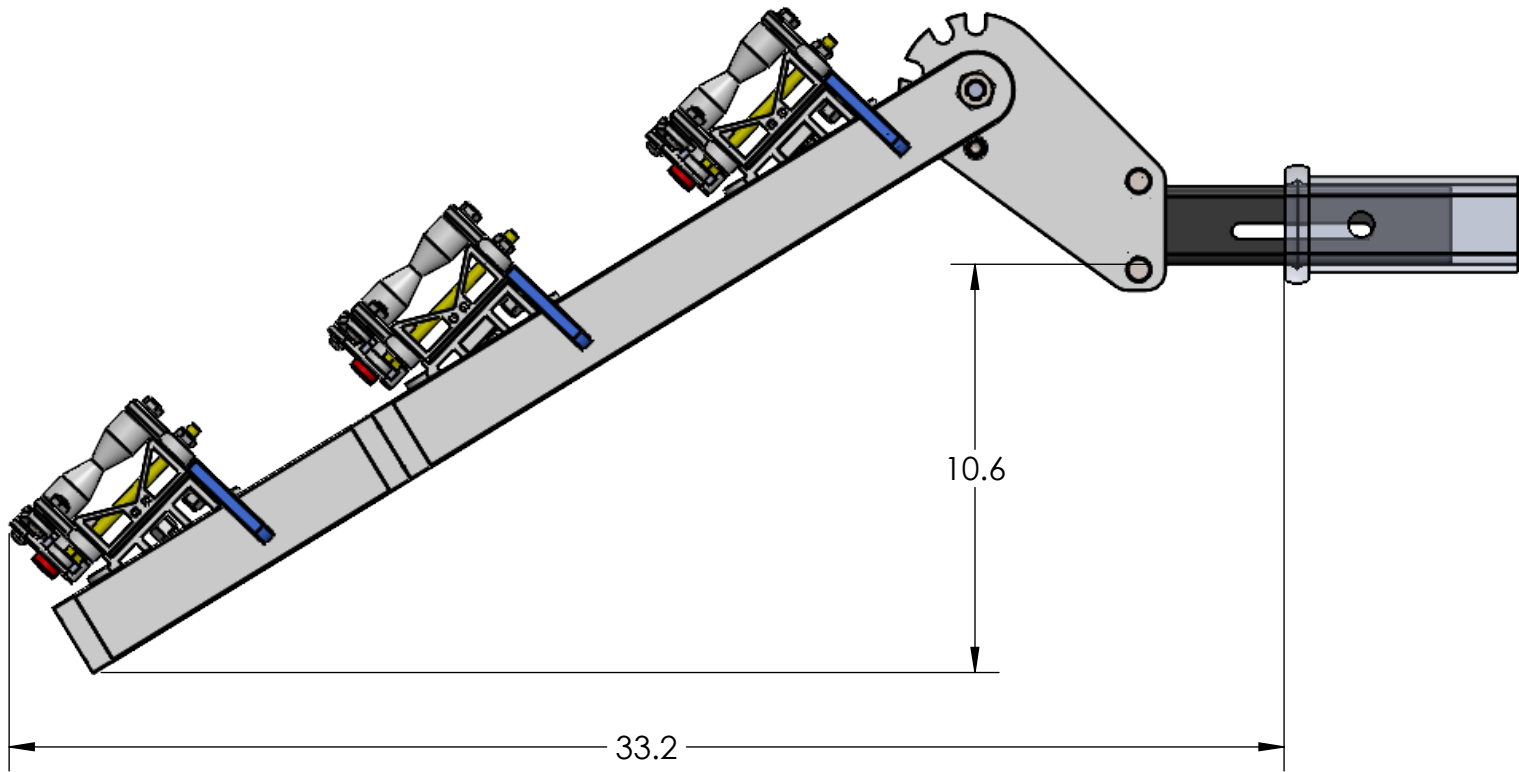

2" HEAVY & SUPER DUTY DOUBLE

RIDE POSITION

STORAGE POSITION

DOWN POSITION

OVERALL WIDTH

2" HEAVY & SUPER DUTY DOUBLE - STORAGE POSITION

BASE RACK

BASE RACK W/ ONE ADD-ON

BASE RACK W/ TWO ADD-ONS

2" HEAVY & SUPER DUTY DOUBLE - RIDE POSITION

BASE RACK W/ ONE ADD-ON

BASE RACK

BASE RACK W/ TWO ADD-ONS

2" HEAVY & SUPER DUTY DOUBLE - DOWN POSITION

BASE RACK W/ ONE ADD-ON

BASE RACK

BASE RACK W/ TWO ADD-ONS