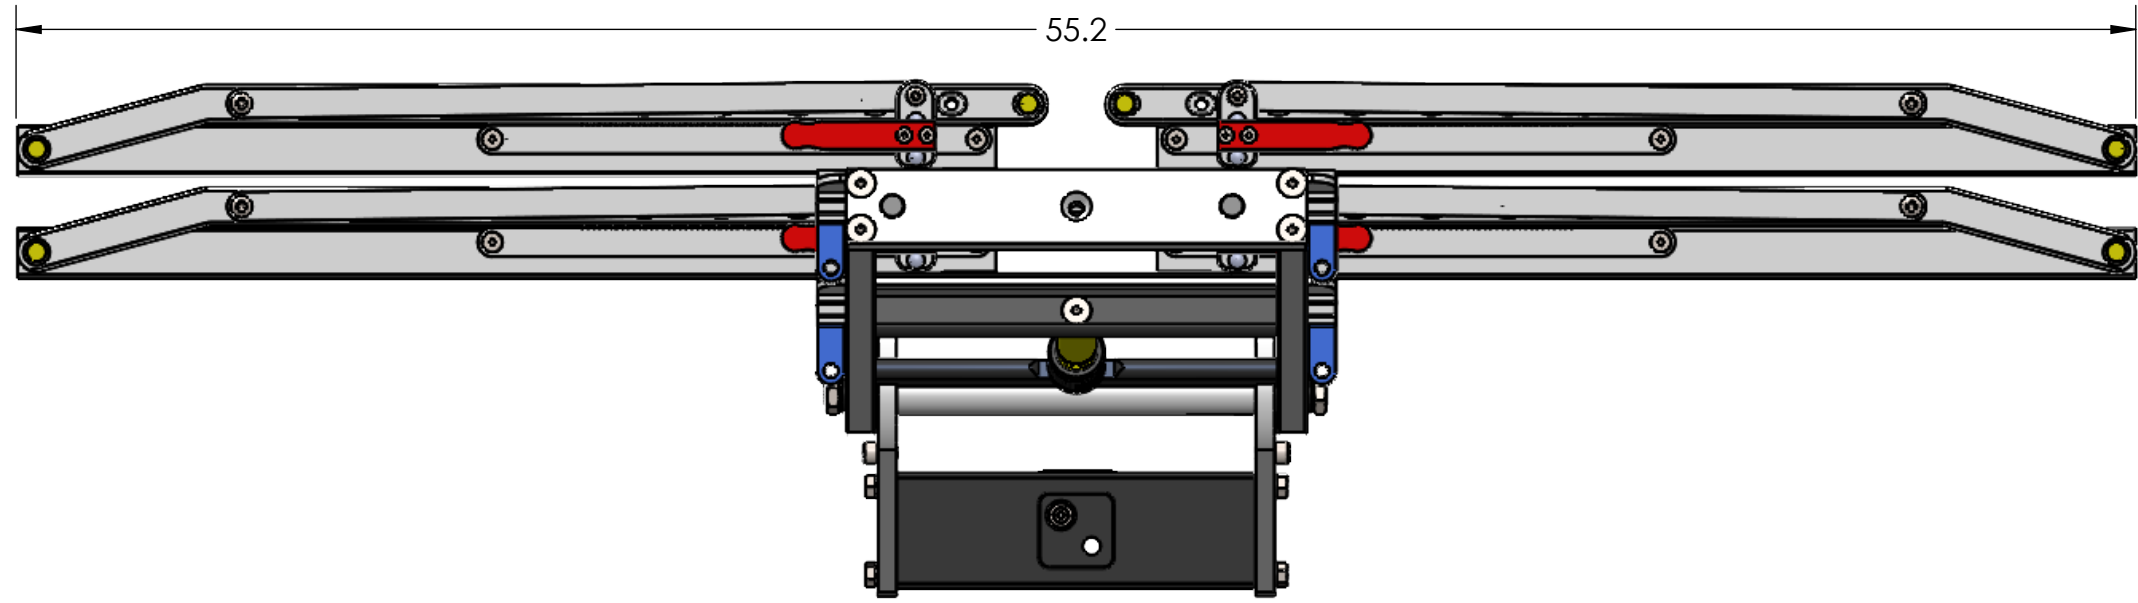

2" HEAVY & SUPER DUTY DOUBLE

RIDE POSITION

STORAGE POSITION

DOWN POSITION

OVERALL WIDTH

2" HEAVY & SUPER DUTY DOUBLE - STORAGE POSITION

BASE RACK

BASE RACK W/ ONE ADD-ON

BASE RACK W/ TWO ADD-ONS

2" HEAVY & SUPER DUTY DOUBLE - RIDE POSITION

BASE RACK W/ ONE ADD-ON

BASE RACK

BASE RACK W/ TWO ADD-ONS

2" HEAVY & SUPER DUTY DOUBLE - DOWN POSITION

BASE RACK W/ ONE ADD-ON

BASE RACK

BASE RACK W/ TWO ADD-ONS