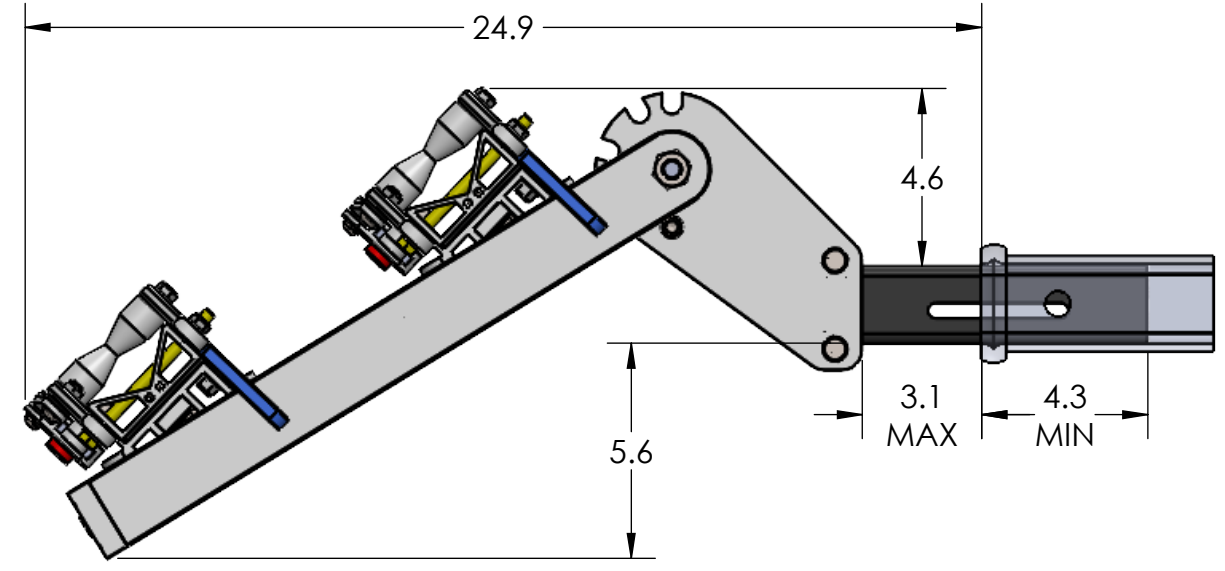

2" HEAVY & SUPER DUTY DOUBLE

RIDE POSITION

STORAGE POSITION

DOWN POSITION

OVERALL WIDTH

2" HEAVY & SUPER DUTY DOUBLE - STORAGE POSITION

BASE RACK

BASE RACK W/ ONE ADD-ON

BASE RACK W/ TWO ADD-ONS

2" HEAVY & SUPER DUTY DOUBLE - RIDE POSITION

BASE RACK W/ ONE ADD-ON

BASE RACK

BASE RACK W/ TWO ADD-ONS

2" HEAVY & SUPER DUTY DOUBLE - DOWN POSITION

BASE RACK W/ ONE ADD-ON

BASE RACK

BASE RACK W/ TWO ADD-ONS