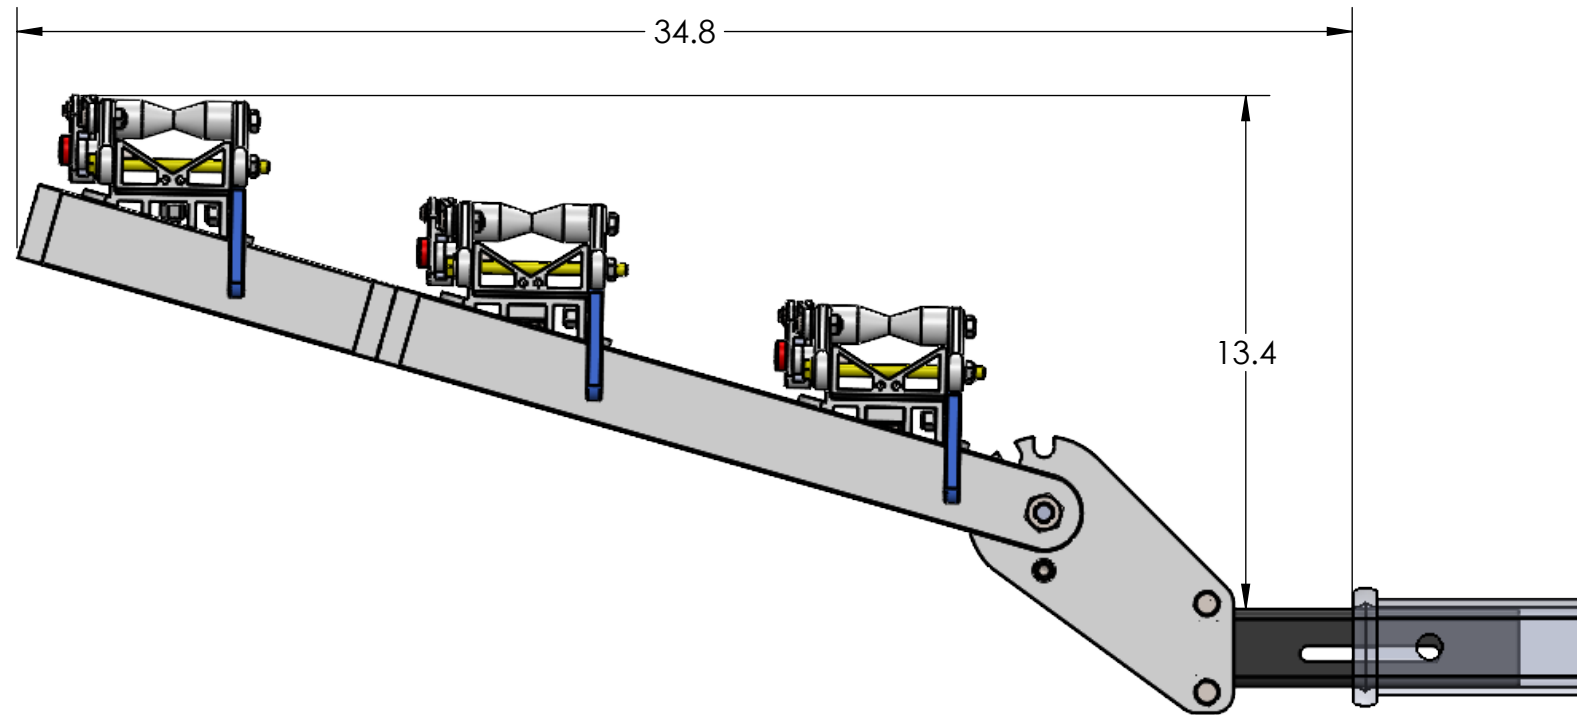

2" HEAVY & SUPER DUTY DOUBLE

RIDE POSITION

STORAGE POSITION

DOWN POSITION

OVERALL WIDTH

2" HEAVY & SUPER DUTY DOUBLE - STORAGE POSITION

BASE RACK

BASE RACK W/ ONE ADD-ON

BASE RACK W/ TWO ADD-ONS

2" HEAVY & SUPER DUTY DOUBLE - RIDE POSITION

BASE RACK W/ ONE ADD-ON

BASE RACK

BASE RACK W/ TWO ADD-ONS

2" HEAVY & SUPER DUTY DOUBLE - DOWN POSITION

BASE RACK W/ ONE ADD-ON

BASE RACK

BASE RACK W/ TWO ADD-ONS