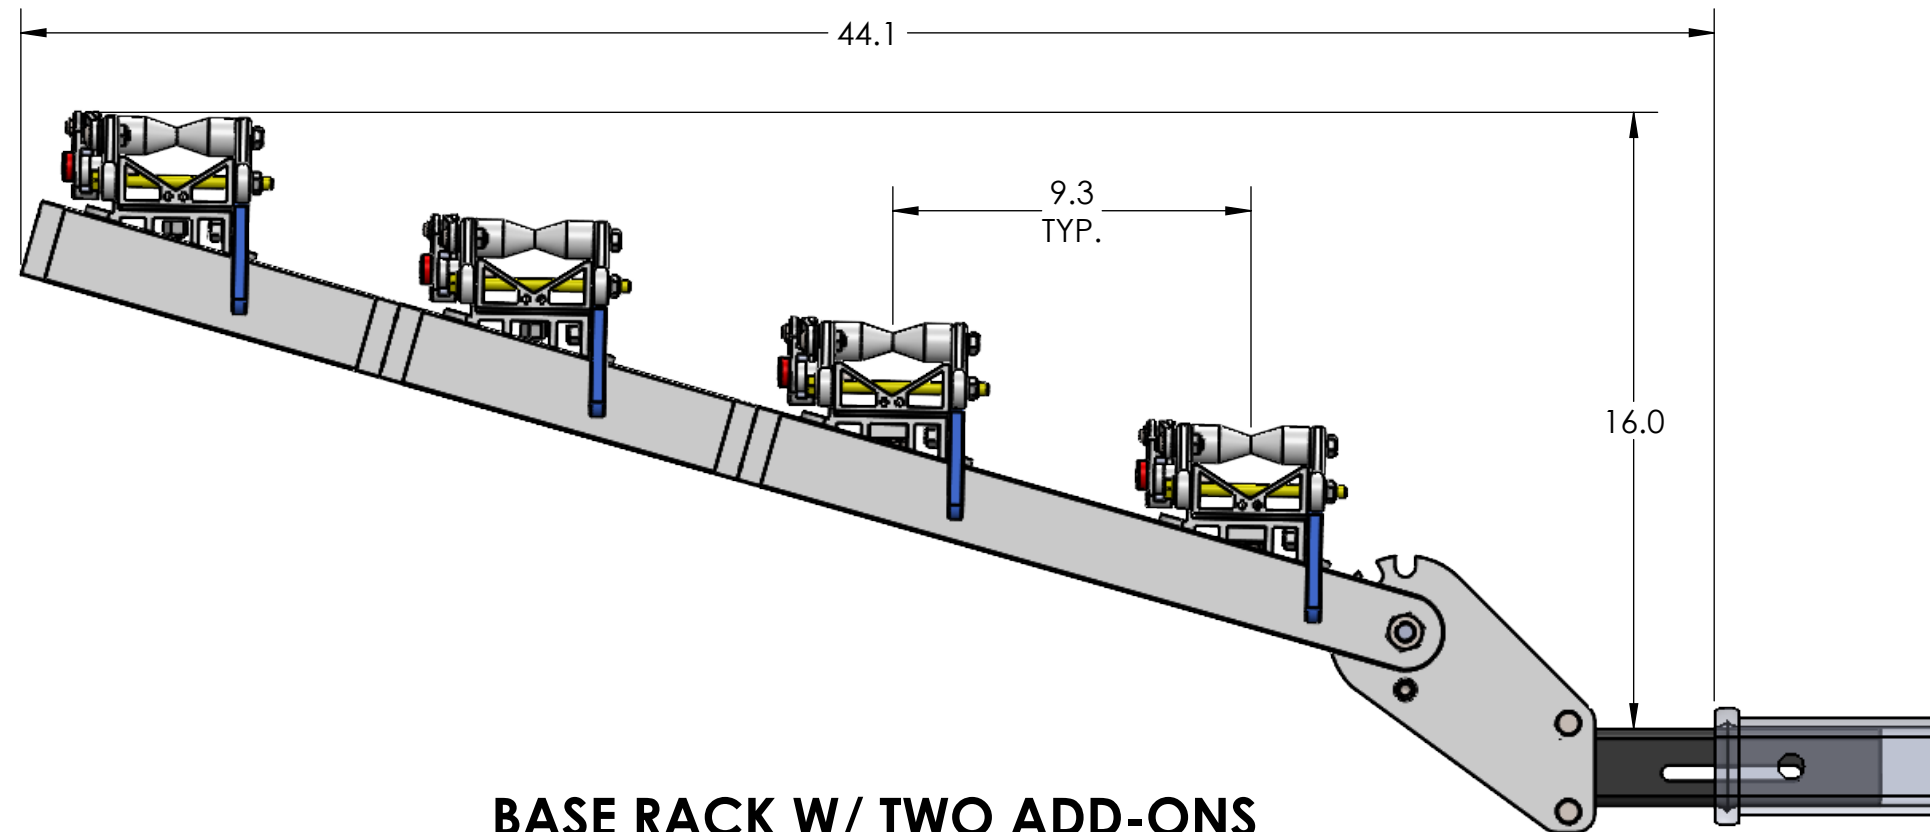

2" HEAVY & SUPER DUTY DOUBLE

RIDE POSITION

STORAGE POSITION

DOWN POSITION

OVERALL WIDTH

2" HEAVY & SUPER DUTY DOUBLE - STORAGE POSITION

BASE RACK

BASE RACK W/ ONE ADD-ON

BASE RACK W/ TWO ADD-ONS

2" HEAVY & SUPER DUTY DOUBLE - RIDE POSITION

BASE RACK W/ ONE ADD-ON

BASE RACK

BASE RACK W/ TWO ADD-ONS

2" HEAVY & SUPER DUTY DOUBLE - DOWN POSITION

BASE RACK W/ ONE ADD-ON

BASE RACK

BASE RACK W/ TWO ADD-ONS