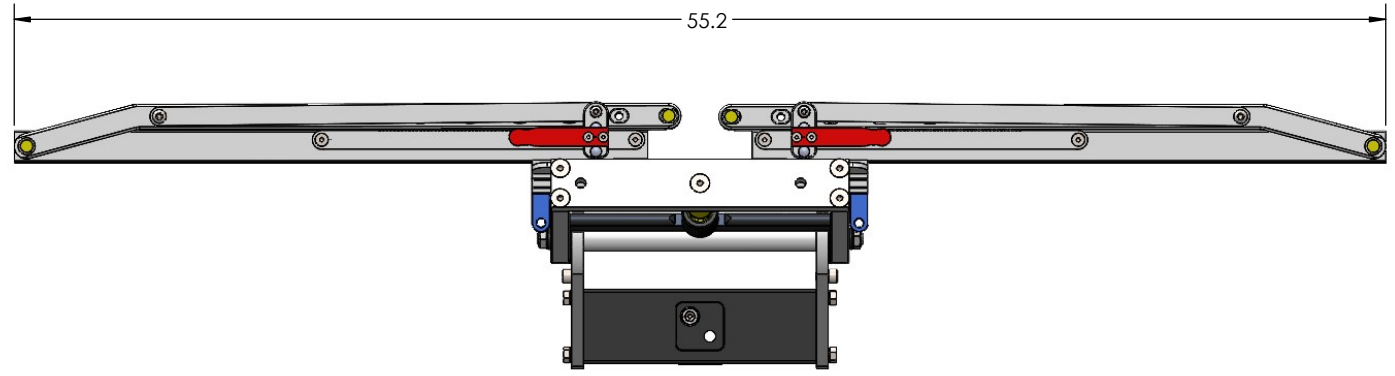

2" SUPER DUTY SINGLE

2" SUPER DUTY SINGLE - STORAGE POSITION

BASE RACK

BASE RACK W/ ONE ADD-ON

BASE RACK W/ TWO ADD-ONS

2" SUPER DUTY SINGLE - RIDE POSITION

BASE RACK W/ ONE ADD-ON

BASE RACK W/ TWO ADD-ONS

2" SUPER DUTY SINGLE - DOWN POSITION

BASE RACK W/ ONE ADD-ON

BASE RACK

BASE RACK W/ TWO ADD-ONS