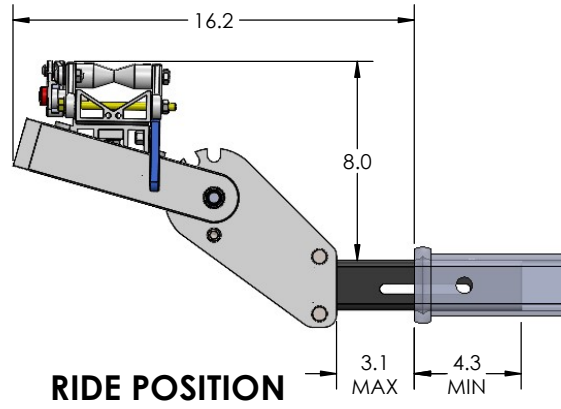

2" SUPER DUTY SINGLE

2" SUPER DUTY SINGLE - STORAGE POSITION

BASE RACK

BASE RACK W/ ONE ADD-ON

BASE RACK W/ TWO ADD-ONS

2" SUPER DUTY SINGLE - RIDE POSITION

BASE RACK W/ ONE ADD-ON

BASE RACK W/ TWO ADD-ONS

2" SUPER DUTY SINGLE - DOWN POSITION

BASE RACK W/ ONE ADD-ON

BASE RACK

BASE RACK W/ TWO ADD-ONS