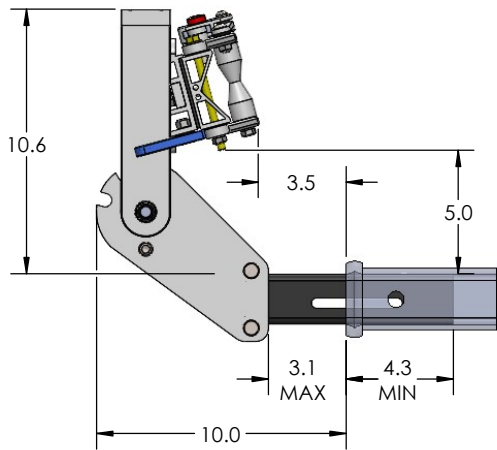

2" SUPER DUTY SINGLE

2" SUPER DUTY SINGLE - STORAGE POSITION

BASE RACK

BASE RACK W/ ONE ADD-ON

BASE RACK W/ TWO ADD-ONS

2" SUPER DUTY SINGLE - RIDE POSITION

BASE RACK W/ ONE ADD-ON

BASE RACK W/ TWO ADD-ONS

2" SUPER DUTY SINGLE - DOWN POSITION

BASE RACK W/ ONE ADD-ON

BASE RACK

BASE RACK W/ TWO ADD-ONS