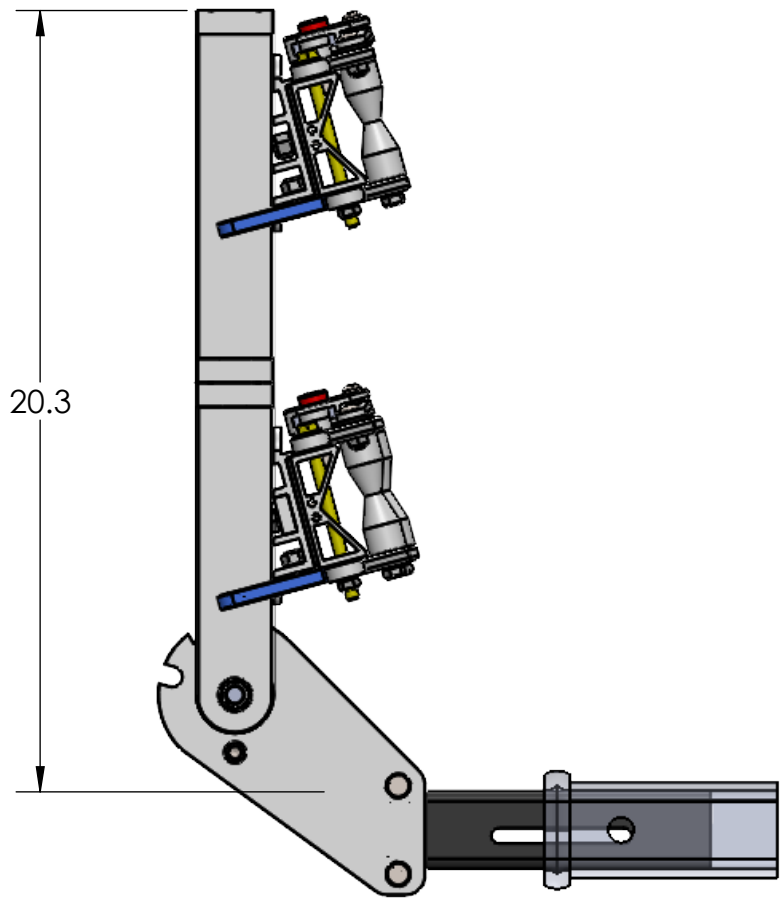

2" SUPER DUTY SINGLE

STORAGE POSITION

RIDE POSITION

DOWN POSITION

OVERALL WIDTH

2" SUPER DUTY SINGLE - STORAGE POSITION

BASE RACK

BASE RACK W/ ONE ADD-ON

BASE RACK W/ TWO ADD-ONS

2" SUPER DUTY SINGLE - RIDE POSITION

BASE RACK W/ ONE ADD-ON

BASE RACK

BASE RACK W/ TWO ADD-ONS

2" SUPER DUTY SINGLE - DOWN POSITION

BASE RACK W/ ONE ADD-ON

BASE RACK

BASE RACK W/ TWO ADD-ONS