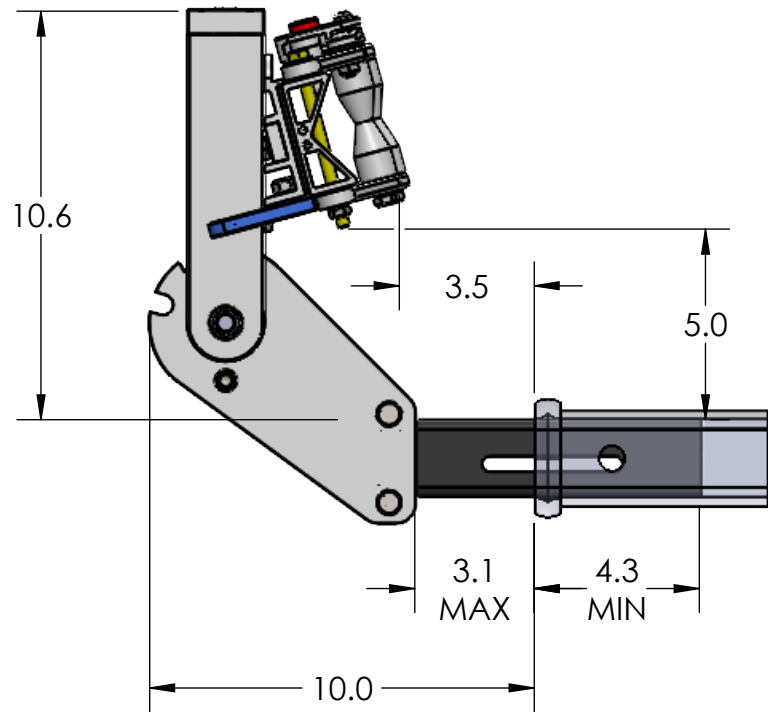

2" SUPER DUTY SINGLE

STORAGE POSITION

RIDE POSITION

DOWN POSITION

OVERALL WIDTH

2" SUPER DUTY SINGLE - STORAGE POSITION

BASE RACK

BASE RACK W/ ONE ADD-ON

BASE RACK W/ TWO ADD-ONS

2" SUPER DUTY SINGLE - RIDE POSITION

BASE RACK W/ ONE ADD-ON

BASE RACK

BASE RACK W/ TWO ADD-ONS

2" SUPER DUTY SINGLE - DOWN POSITION

BASE RACK W/ ONE ADD-ON

BASE RACK

BASE RACK W/ TWO ADD-ONS