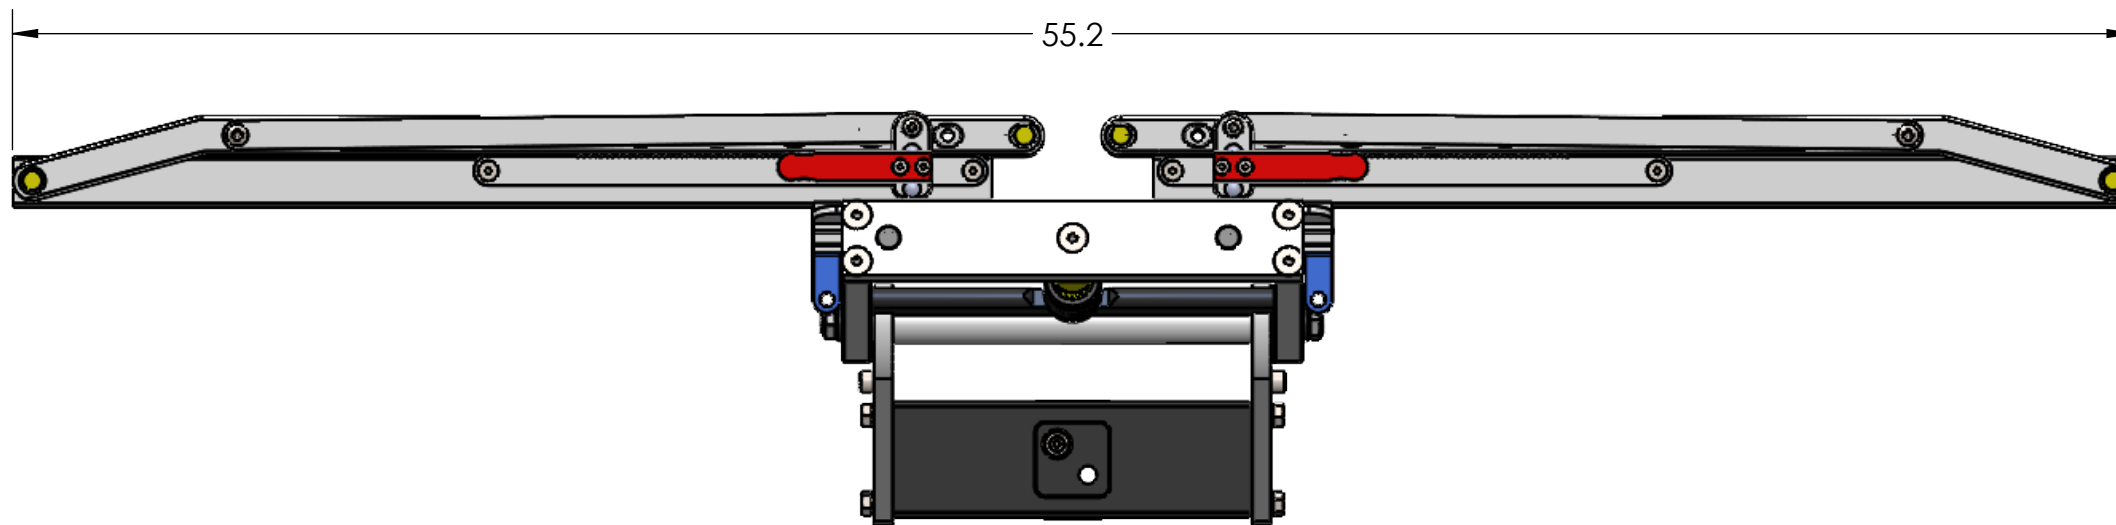

2" SUPER DUTY SINGLE

STORAGE POSITION

RIDE POSITION

DOWN POSITION

OVERALL WIDTH

2" SUPER DUTY SINGLE - STORAGE POSITION

BASE RACK

BASE RACK W/ ONE ADD-ON

BASE RACK W/ TWO ADD-ONS

2" SUPER DUTY SINGLE - RIDE POSITION

BASE RACK W/ ONE ADD-ON

BASE RACK

BASE RACK W/ TWO ADD-ONS

2" SUPER DUTY SINGLE - DOWN POSITION

BASE RACK W/ ONE ADD-ON

BASE RACK

BASE RACK W/ TWO ADD-ONS