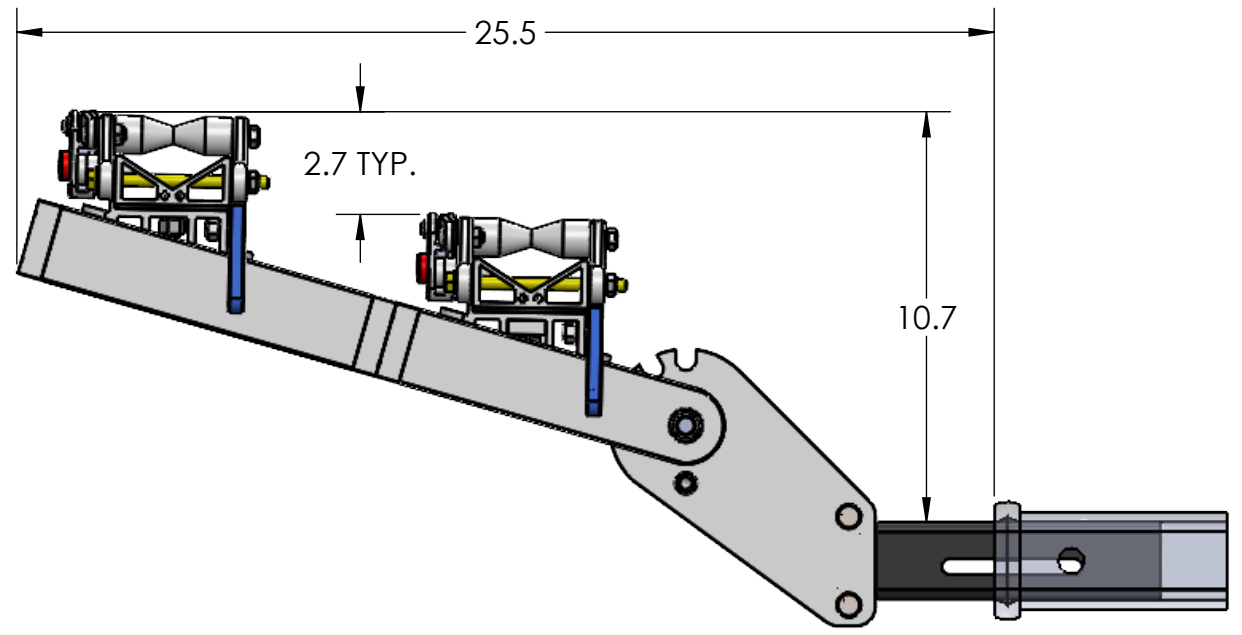

2" SUPER DUTY SINGLE

STORAGE POSITION

RIDE POSITION

DOWN POSITION

OVERALL WIDTH

2" SUPER DUTY SINGLE - STORAGE POSITION

BASE RACK

BASE RACK W/ ONE ADD-ON

BASE RACK W/ TWO ADD-ONS

2" SUPER DUTY SINGLE - RIDE POSITION

BASE RACK W/ ONE ADD-ON

BASE RACK

BASE RACK W/ TWO ADD-ONS

2" SUPER DUTY SINGLE - DOWN POSITION

BASE RACK W/ ONE ADD-ON

BASE RACK

BASE RACK W/ TWO ADD-ONS