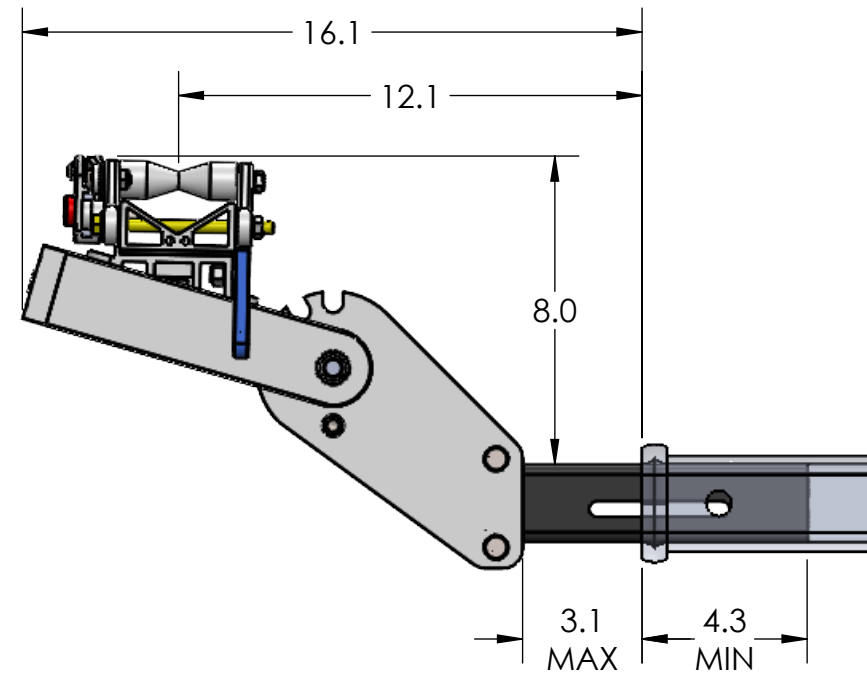

2" SUPER DUTY SINGLE

STORAGE POSITION

RIDE POSITION

DOWN POSITION

OVERALL WIDTH

2" SUPER DUTY SINGLE - STORAGE POSITION

BASE RACK

BASE RACK W/ ONE ADD-ON

BASE RACK W/ TWO ADD-ONS

2" SUPER DUTY SINGLE - RIDE POSITION

BASE RACK W/ ONE ADD-ON

BASE RACK

BASE RACK W/ TWO ADD-ONS

2" SUPER DUTY SINGLE - DOWN POSITION

BASE RACK W/ ONE ADD-ON

BASE RACK

BASE RACK W/ TWO ADD-ONS