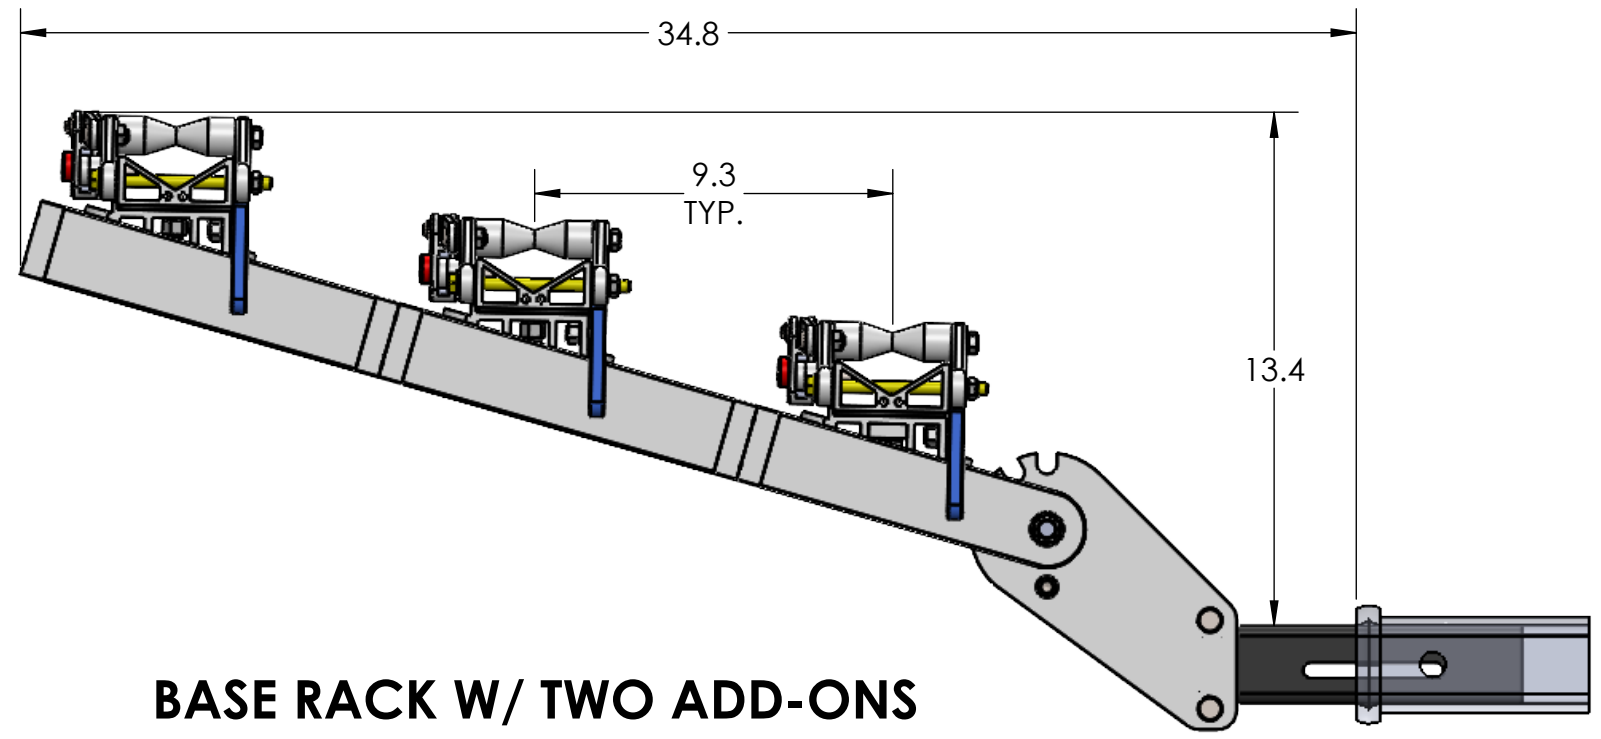

2" SUPER DUTY SINGLE

STORAGE POSITION

RIDE POSITION

DOWN POSITION

OVERALL WIDTH

2" SUPER DUTY SINGLE - STORAGE POSITION

BASE RACK

BASE RACK W/ ONE ADD-ON

BASE RACK W/ TWO ADD-ONS

2" SUPER DUTY SINGLE - RIDE POSITION

BASE RACK W/ ONE ADD-ON

BASE RACK

BASE RACK W/ TWO ADD-ONS

2" SUPER DUTY SINGLE - DOWN POSITION

BASE RACK W/ ONE ADD-ON

BASE RACK

BASE RACK W/ TWO ADD-ONS