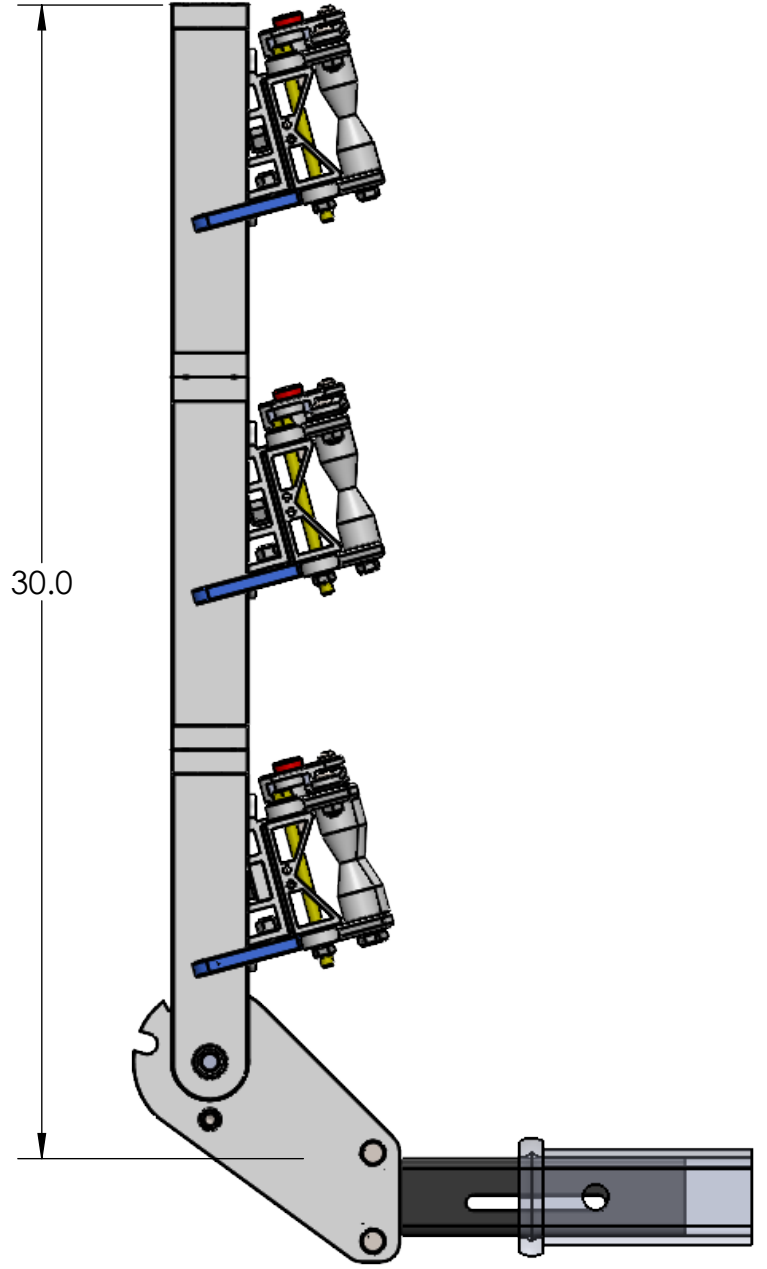

2" SUPER DUTY SINGLE

STORAGE POSITION

RIDE POSITION

DOWN POSITION

OVERALL WIDTH

2" SUPER DUTY SINGLE - STORAGE POSITION

BASE RACK

BASE RACK W/ ONE ADD-ON

BASE RACK W/ TWO ADD-ONS

2" SUPER DUTY SINGLE - RIDE POSITION

BASE RACK W/ ONE ADD-ON

BASE RACK

BASE RACK W/ TWO ADD-ONS

2" SUPER DUTY SINGLE - DOWN POSITION

BASE RACK W/ ONE ADD-ON

BASE RACK

BASE RACK W/ TWO ADD-ONS