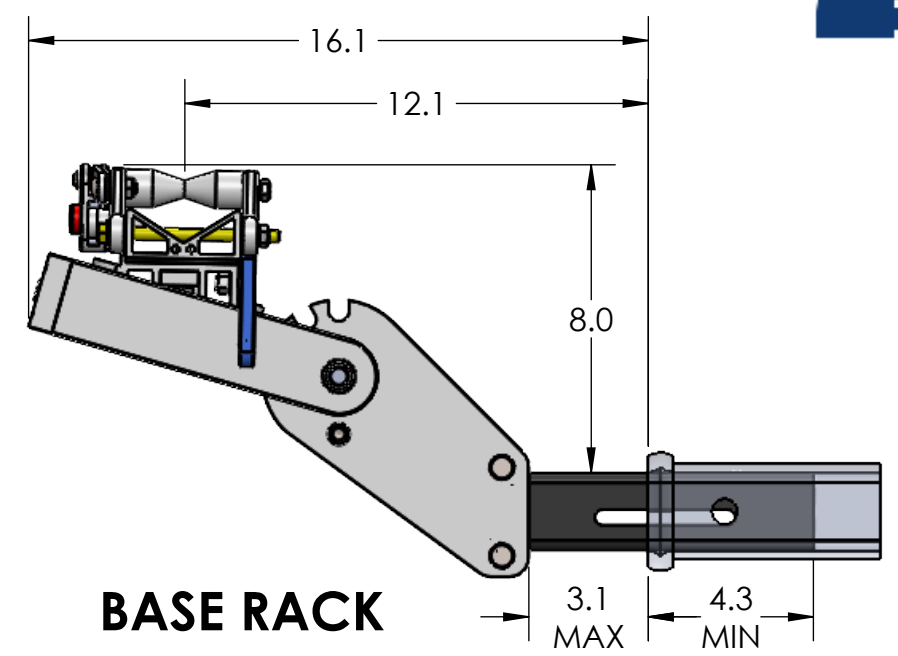

2" SUPER DUTY SINGLE

STORAGE POSITION

RIDE POSITION

DOWN POSITION

OVERALL WIDTH

2" SUPER DUTY SINGLE - STORAGE POSITION

BASE RACK

BASE RACK W/ ONE ADD-ON

BASE RACK W/ TWO ADD-ONS

2" SUPER DUTY SINGLE - RIDE POSITION

BASE RACK W/ ONE ADD-ON

BASE RACK

BASE RACK W/ TWO ADD-ONS

2" SUPER DUTY SINGLE - DOWN POSITION

BASE RACK W/ ONE ADD-ON

BASE RACK

BASE RACK W/ TWO ADD-ONS