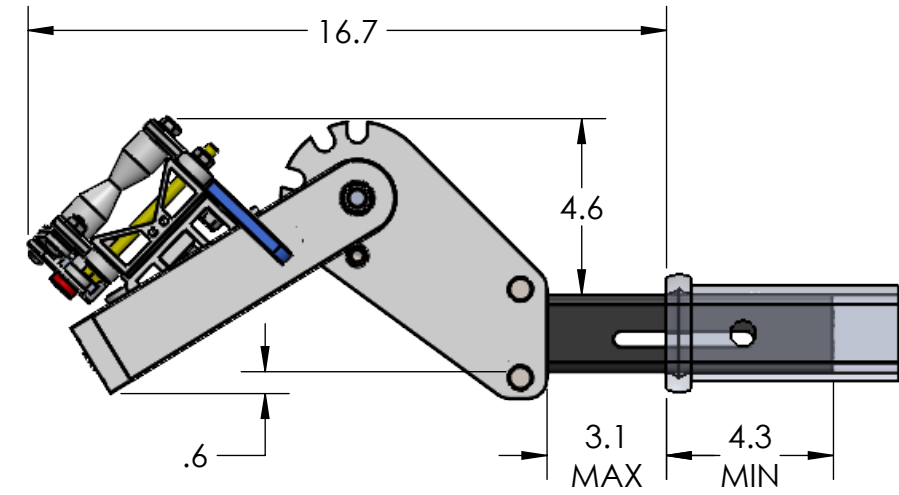

2" SUPER DUTY SINGLE

STORAGE POSITION

RIDE POSITION

DOWN POSITION

OVERALL WIDTH

2" SUPER DUTY SINGLE - STORAGE POSITION

BASE RACK

BASE RACK W/ ONE ADD-ON

BASE RACK W/ TWO ADD-ONS

2" SUPER DUTY SINGLE - RIDE POSITION

BASE RACK W/ ONE ADD-ON

BASE RACK

BASE RACK W/ TWO ADD-ONS

2" SUPER DUTY SINGLE - DOWN POSITION

BASE RACK W/ ONE ADD-ON

BASE RACK