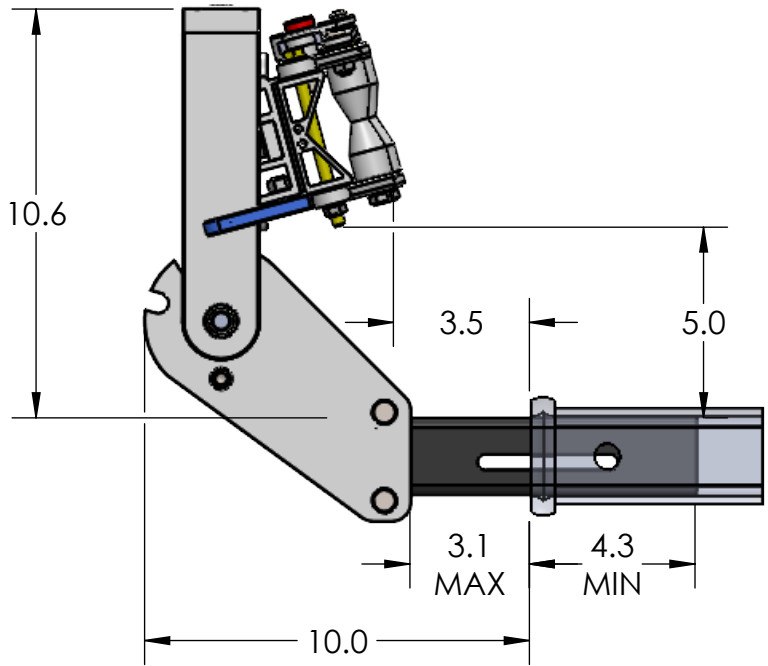

2" SUPER DUTY SINGLE

STORAGE POSITION

RIDE POSITION

DOWN POSITION

OVERALL WIDTH

2" SUPER DUTY SINGLE - STORAGE POSITION

BASE RACK

BASE RACK W/ ONE ADD-ON

BASE RACK W/ TWO ADD-ONS

2" SUPER DUTY SINGLE - RIDE POSITION

BASE RACK W/ ONE ADD-ON

BASE RACK

BASE RACK W/ TWO ADD-ONS

2" SUPER DUTY SINGLE - DOWN POSITION

BASE RACK W/ ONE ADD-ON

BASE RACK

BASE RACK W/ TWO ADD-ONS