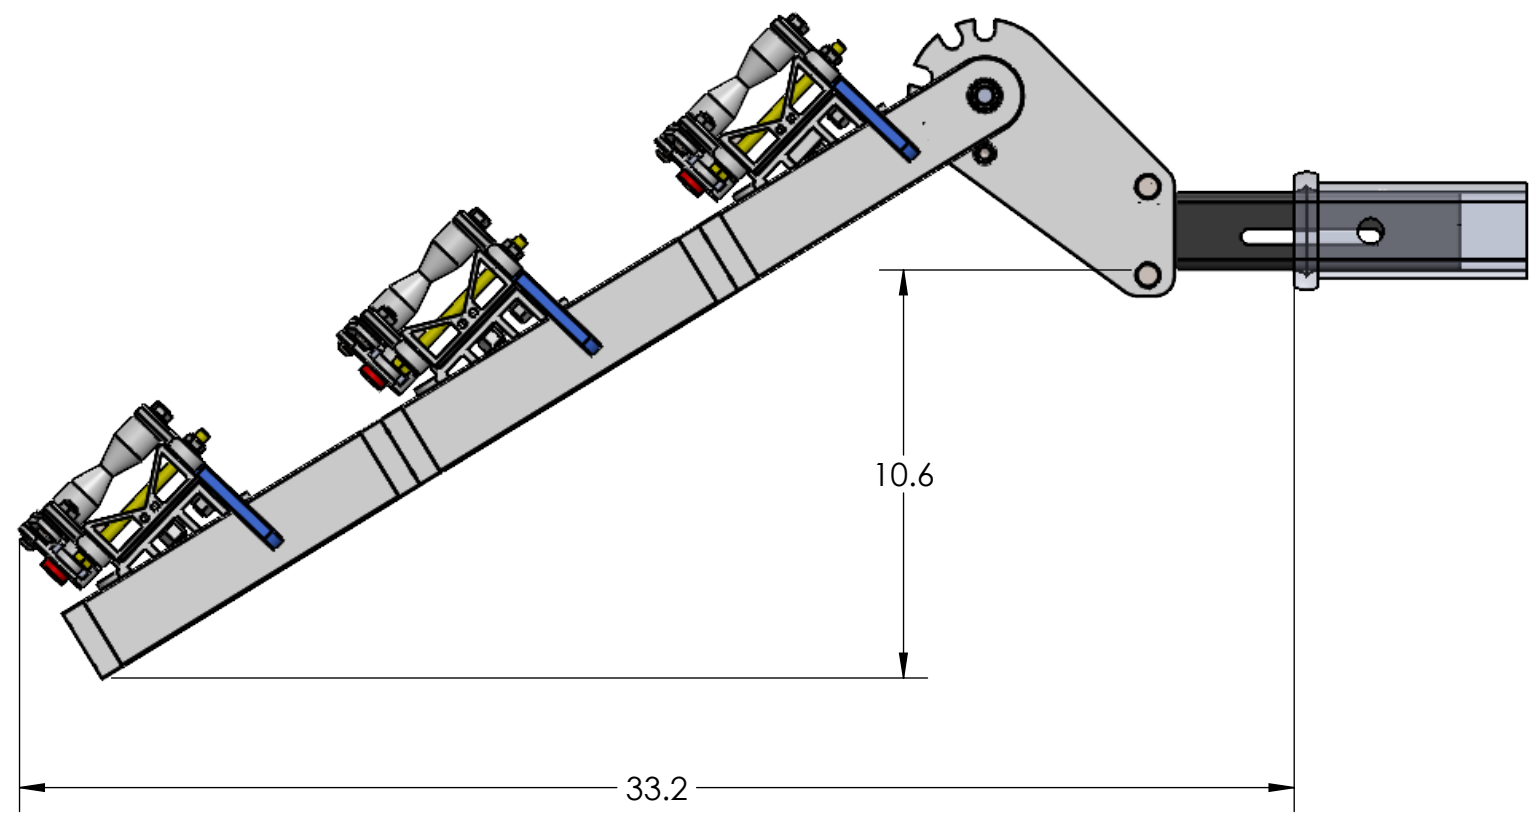

2" SUPER DUTY SINGLE

STORAGE POSITION

RIDE POSITION

DOWN POSITION

OVERALL WIDTH

2" SUPER DUTY SINGLE - STORAGE POSITION

BASE RACK

BASE RACK W/ ONE ADD-ON

BASE RACK W/ TWO ADD-ONS

2" SUPER DUTY SINGLE - RIDE POSITION

BASE RACK W/ ONE ADD-ON

BASE RACK

BASE RACK W/ TWO ADD-ONS

2" SUPER DUTY SINGLE - DOWN POSITION

BASE RACK W/ ONE ADD-ON

BASE RACK

BASE RACK W/ TWO ADD-ONS