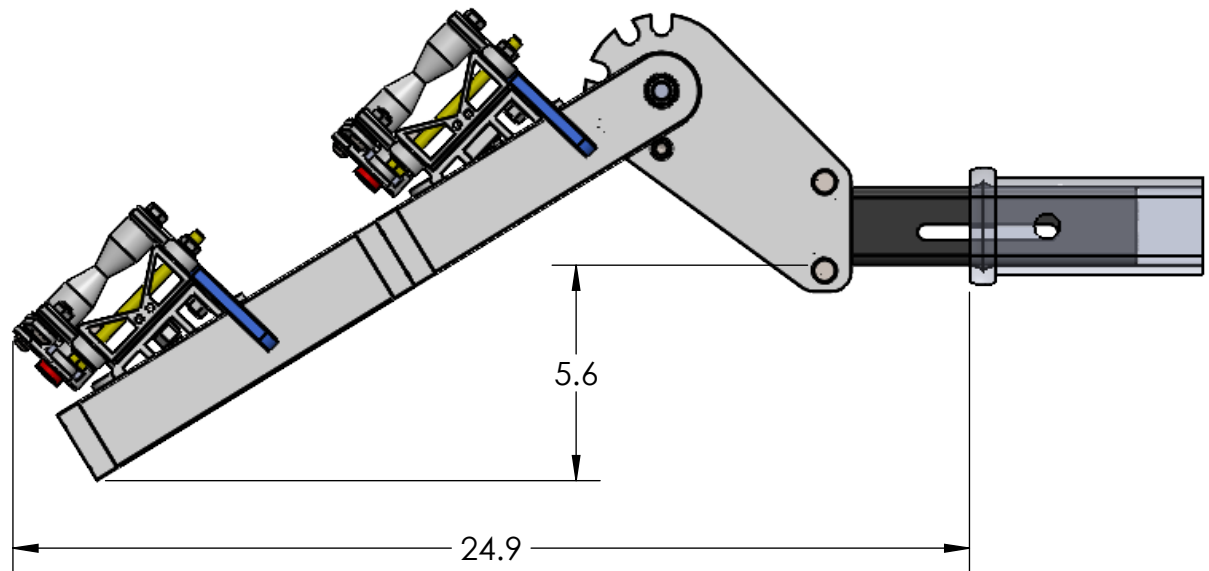

2" SUPER DUTY SINGLE

STORAGE POSITION

RIDE POSITION

DOWN POSITION

OVERALL WIDTH

2" SUPER DUTY SINGLE - STORAGE POSITION

BASE RACK

BASE RACK W/ ONE ADD-ON

BASE RACK W/ TWO ADD-ONS

2" SUPER DUTY SINGLE - RIDE POSITION

BASE RACK W/ ONE ADD-ON

BASE RACK

BASE RACK W/ TWO ADD-ONS

2" SUPER DUTY SINGLE - DOWN POSITION

BASE RACK W/ ONE ADD-ON

BASE RACK

BASE RACK W/ TWO ADD-ONS