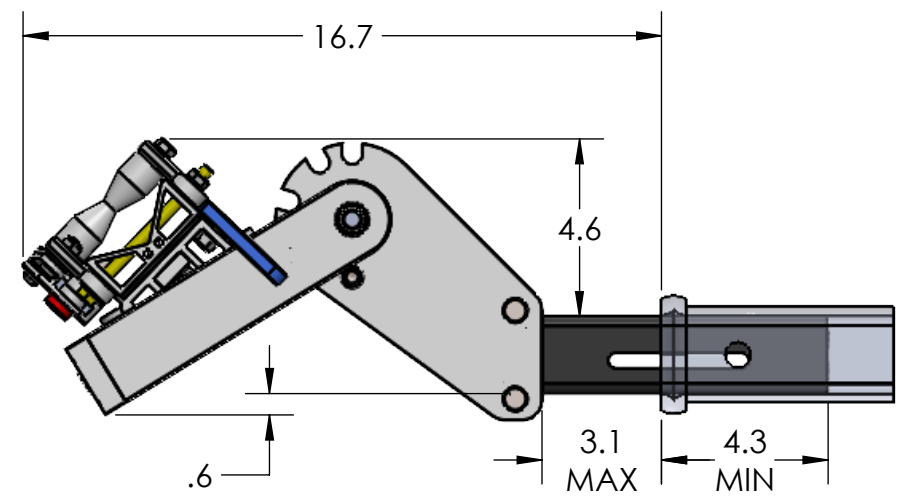

2" SUPER DUTY SINGLE

STORAGE POSITION

RIDE POSITION

DOWN POSITION

OVERALL WIDTH

2" SUPER DUTY SINGLE - STORAGE POSITION

BASE RACK

BASE RACK W/ ONE ADD-ON

BASE RACK W/ TWO ADD-ONS

2" SUPER DUTY SINGLE - RIDE POSITION

BASE RACK W/ ONE ADD-ON

BASE RACK

BASE RACK W/ TWO ADD-ONS

2" SUPER DUTY SINGLE - DOWN POSITION

BASE RACK W/ ONE ADD-ON

BASE RACK