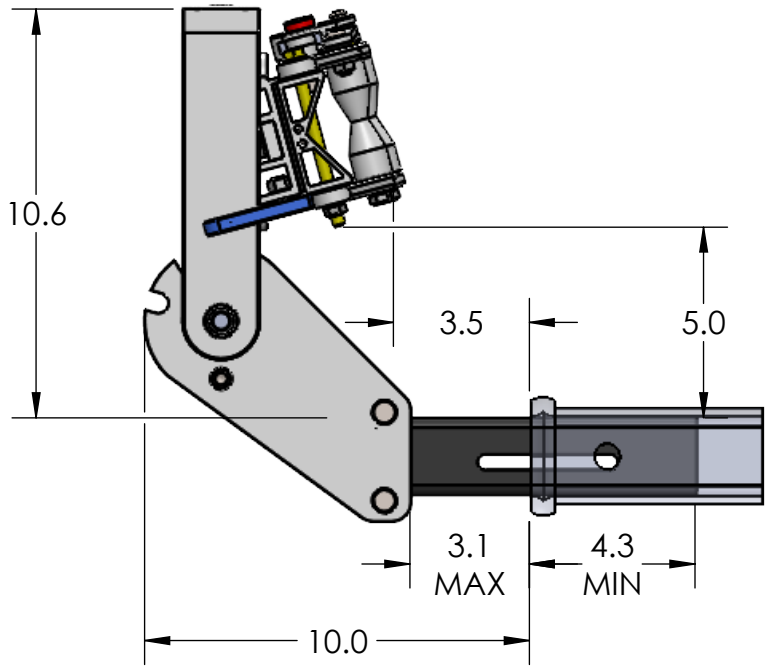

2" SUPER DUTY SINGLE

STORAGE POSITION

RIDE POSITION

DOWN POSITION

OVERALL WIDTH

2" SUPER DUTY SINGLE - STORAGE POSITION

BASE RACK

BASE RACK W/ ONE ADD-ON

BASE RACK W/ TWO ADD-ONS

2" SUPER DUTY SINGLE - RIDE POSITION

BASE RACK W/ ONE ADD-ON

BASE RACK

BASE RACK W/ TWO ADD-ONS

2" SUPER DUTY SINGLE - DOWN POSITION

BASE RACK W/ ONE ADD-ON

BASE RACK

BASE RACK W/ TWO ADD-ONS

2" HEAVY & SUPER DUTY DOUBLE

RIDE POSITION

DOWN POSITION

STORAGE POSITION

OVERALL WIDTH

2" HEAVY & SUPER DUTY DOUBLE - STORAGE POSITION

BASE RACK

BASE RACK W/ ONE ADD-ON

BASE RACK W/ TWO ADD-ONS

2" HEAVY & SUPER DUTY DOUBLE - RIDE POSITION

BASE RACK W/ ONE ADD-ON

BASE RACK

BASE RACK W/ TWO ADD-ONS

2" HEAVY & SUPER DUTY DOUBLE - DOWN POSITION

BASE RACK W/ ONE ADD-ON