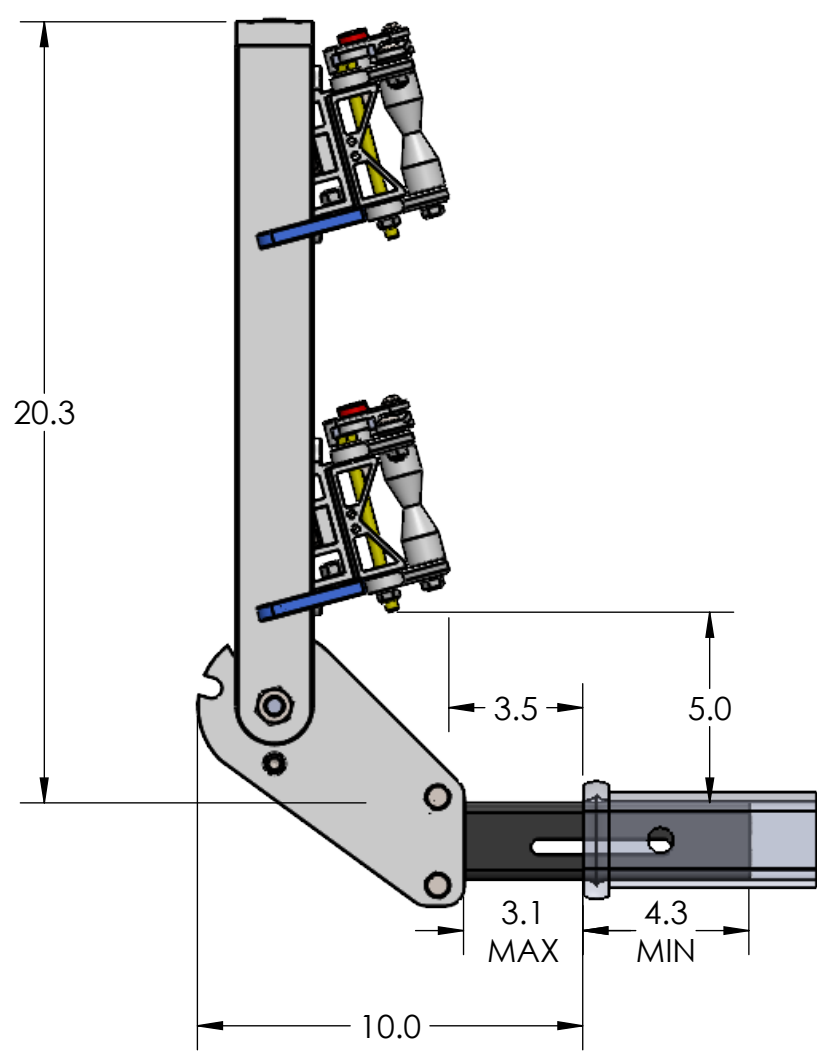

2" SUPER DUTY SINGLE

STORAGE POSITION

RIDE POSITION

DOWN POSITION

OVERALL WIDTH

2" SUPER DUTY SINGLE - STORAGE POSITION

BASE RACK

BASE RACK W/ ONE ADD-ON

BASE RACK W/ TWO ADD-ONS

2" SUPER DUTY SINGLE - RIDE POSITION

BASE RACK W/ ONE ADD-ON

BASE RACK

BASE RACK W/ TWO ADD-ONS

2" SUPER DUTY SINGLE - DOWN POSITION

BASE RACK W/ ONE ADD-ON

BASE RACK

BASE RACK W/ TWO ADD-ONS

2" HEAVY & SUPER DUTY DOUBLE

RIDE POSITION

DOWN POSITION

STORAGE POSITION

OVERALL WIDTH

2" HEAVY & SUPER DUTY DOUBLE - STORAGE POSITION

BASE RACK

BASE RACK W/ ONE ADD-ON

BASE RACK W/ TWO ADD-ONS

2" HEAVY & SUPER DUTY DOUBLE - RIDE POSITION

BASE RACK W/ ONE ADD-ON

BASE RACK

BASE RACK W/ TWO ADD-ONS

2" HEAVY & SUPER DUTY DOUBLE - DOWN POSITION

BASE RACK W/ ONE ADD-ON