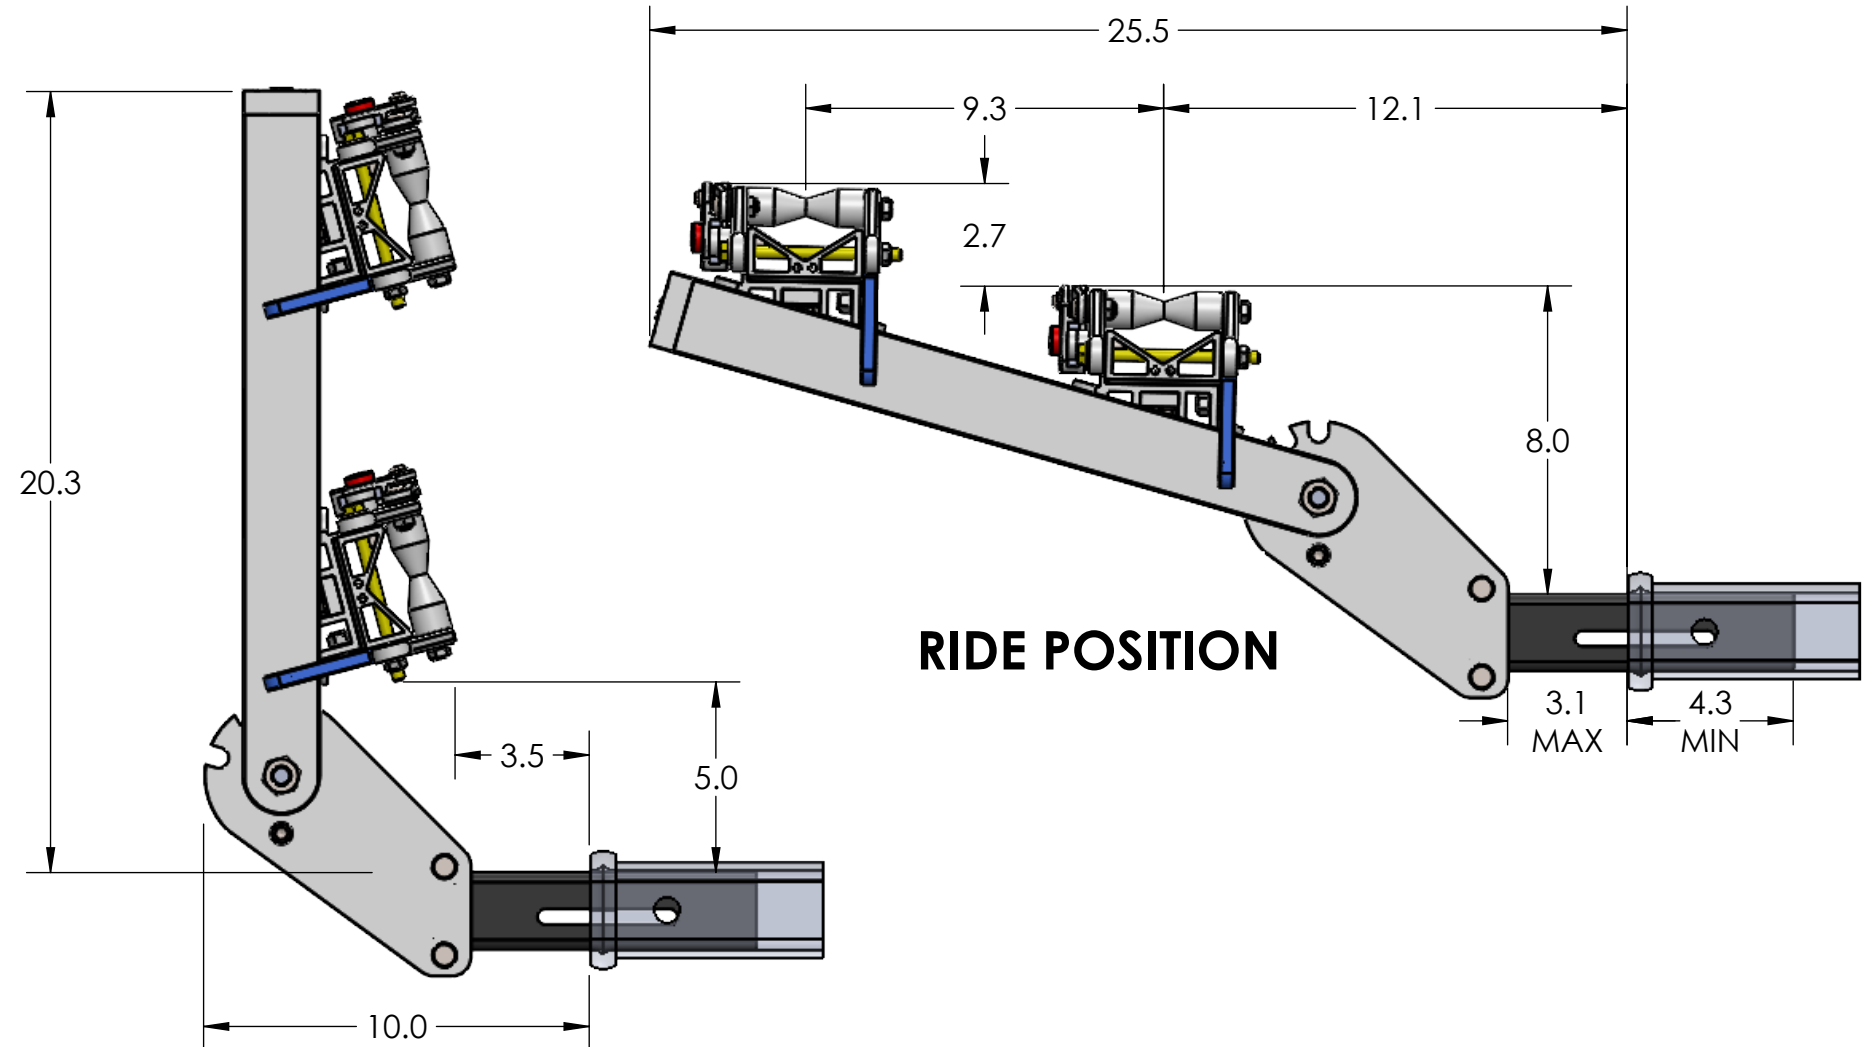

2" SUPER DUTY SINGLE

STORAGE POSITION

RIDE POSITION

DOWN POSITION

OVERALL WIDTH

2" SUPER DUTY SINGLE - STORAGE POSITION

BASE RACK

BASE RACK W/ ONE ADD-ON

BASE RACK W/ TWO ADD-ONS

2" SUPER DUTY SINGLE - RIDE POSITION

BASE RACK W/ ONE ADD-ON

BASE RACK

BASE RACK W/ TWO ADD-ONS

2" SUPER DUTY SINGLE - DOWN POSITION

BASE RACK W/ ONE ADD-ON

BASE RACK

BASE RACK W/ TWO ADD-ONS

2" HEAVY & SUPER DUTY DOUBLE

RIDE POSITION

DOWN POSITION

STORAGE POSITION

OVERALL WIDTH

2" HEAVY & SUPER DUTY DOUBLE - STORAGE POSITION

BASE RACK

BASE RACK W/ ONE ADD-ON

BASE RACK W/ TWO ADD-ONS

2" HEAVY & SUPER DUTY DOUBLE - RIDE POSITION

BASE RACK W/ ONE ADD-ON

BASE RACK

BASE RACK W/ TWO ADD-ONS

2" HEAVY & SUPER DUTY DOUBLE - DOWN POSITION

BASE RACK W/ ONE ADD-ON