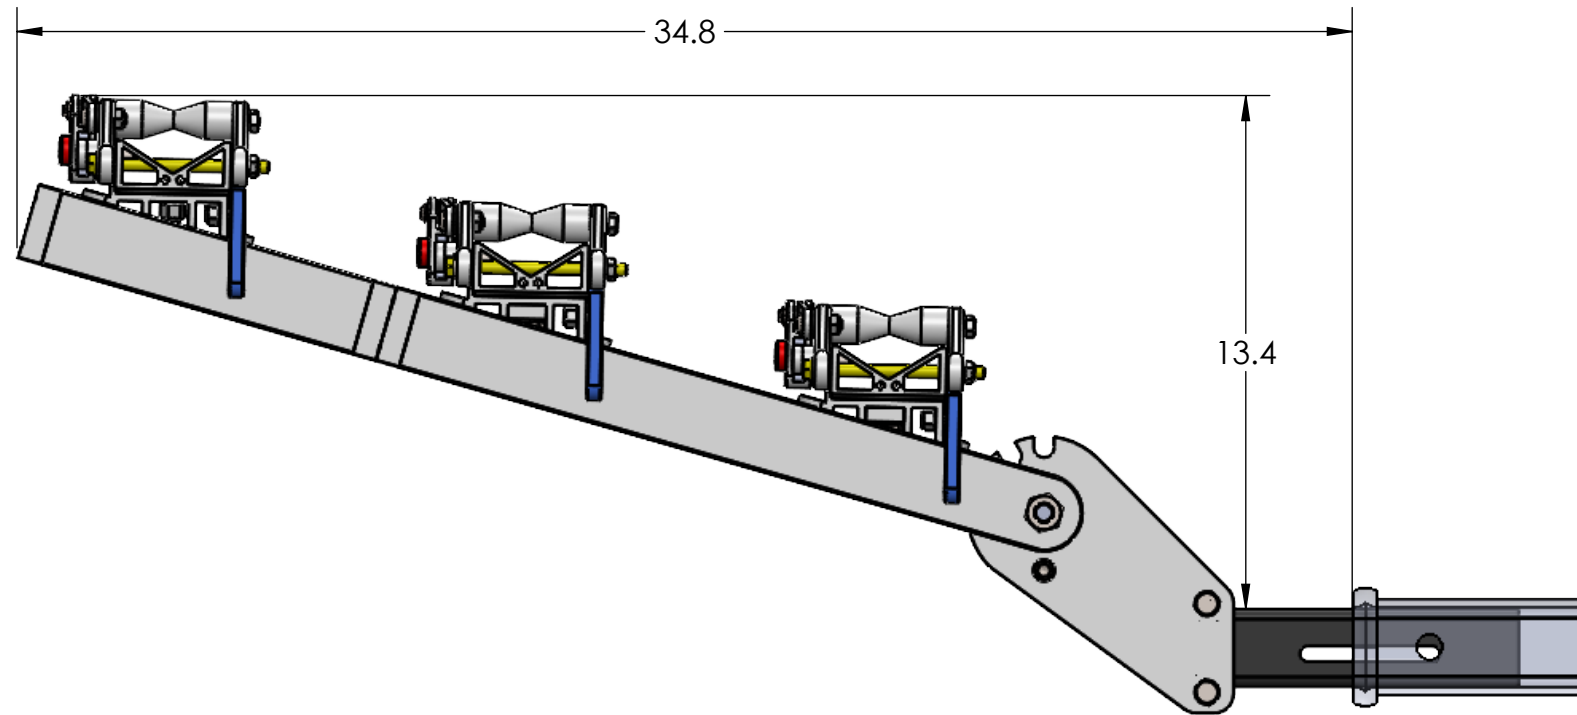

2" HEAVY & SUPER DUTY DOUBLE - RIDE POSITION

BASE RACK W/ ONE ADD-ON