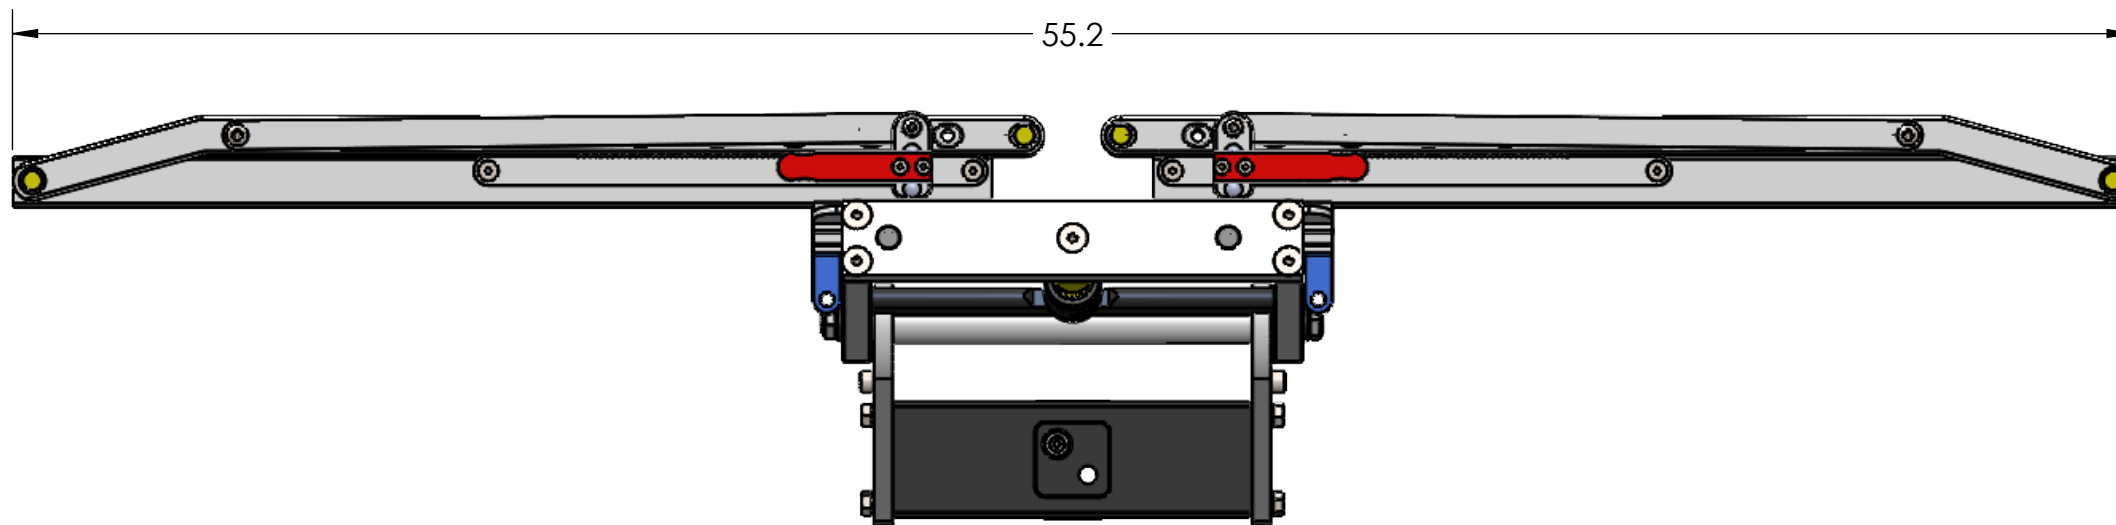

2" SUPER DUTY SINGLE

STORAGE POSITION

RIDE POSITION

DOWN POSITION

OVERALL WIDTH

2" SUPER DUTY SINGLE - STORAGE POSITION

BASE RACK

BASE RACK W/ ONE ADD-ON

BASE RACK W/ TWO ADD-ONS

2" SUPER DUTY SINGLE - RIDE POSITION

BASE RACK W/ ONE ADD-ON

BASE RACK

BASE RACK W/ TWO ADD-ONS

2" SUPER DUTY SINGLE - DOWN POSITION

BASE RACK W/ ONE ADD-ON

BASE RACK

BASE RACK W/ TWO ADD-ONS

2" HEAVY & SUPER DUTY DOUBLE

RIDE POSITION

DOWN POSITION

STORAGE POSITION

OVERALL WIDTH

2" HEAVY & SUPER DUTY DOUBLE - STORAGE POSITION

BASE RACK

BASE RACK W/ ONE ADD-ON

BASE RACK W/ TWO ADD-ONS

2" HEAVY & SUPER DUTY DOUBLE - RIDE POSITION

BASE RACK W/ ONE ADD-ON

BASE RACK

BASE RACK W/ TWO ADD-ONS

2" HEAVY & SUPER DUTY DOUBLE - DOWN POSITION

BASE RACK W/ ONE ADD-ON