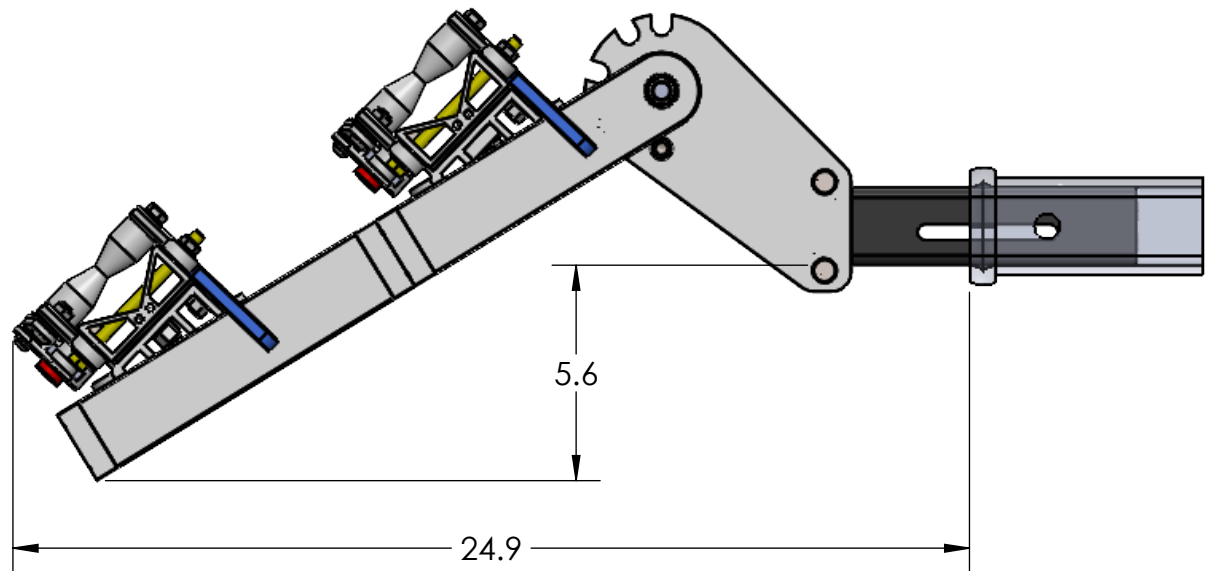

2" SUPER DUTY SINGLE

STORAGE POSITION

RIDE POSITION

DOWN POSITION

OVERALL WIDTH

2" SUPER DUTY SINGLE - STORAGE POSITION

BASE RACK

BASE RACK W/ ONE ADD-ON

BASE RACK W/ TWO ADD-ONS

2" SUPER DUTY SINGLE - RIDE POSITION

BASE RACK W/ ONE ADD-ON

BASE RACK

BASE RACK W/ TWO ADD-ONS

2" SUPER DUTY SINGLE - DOWN POSITION

BASE RACK W/ ONE ADD-ON

BASE RACK

BASE RACK W/ TWO ADD-ONS

2" HEAVY & SUPER DUTY DOUBLE

RIDE POSITION

DOWN POSITION

STORAGE POSITION

OVERALL WIDTH

2" HEAVY & SUPER DUTY DOUBLE - STORAGE POSITION

BASE RACK