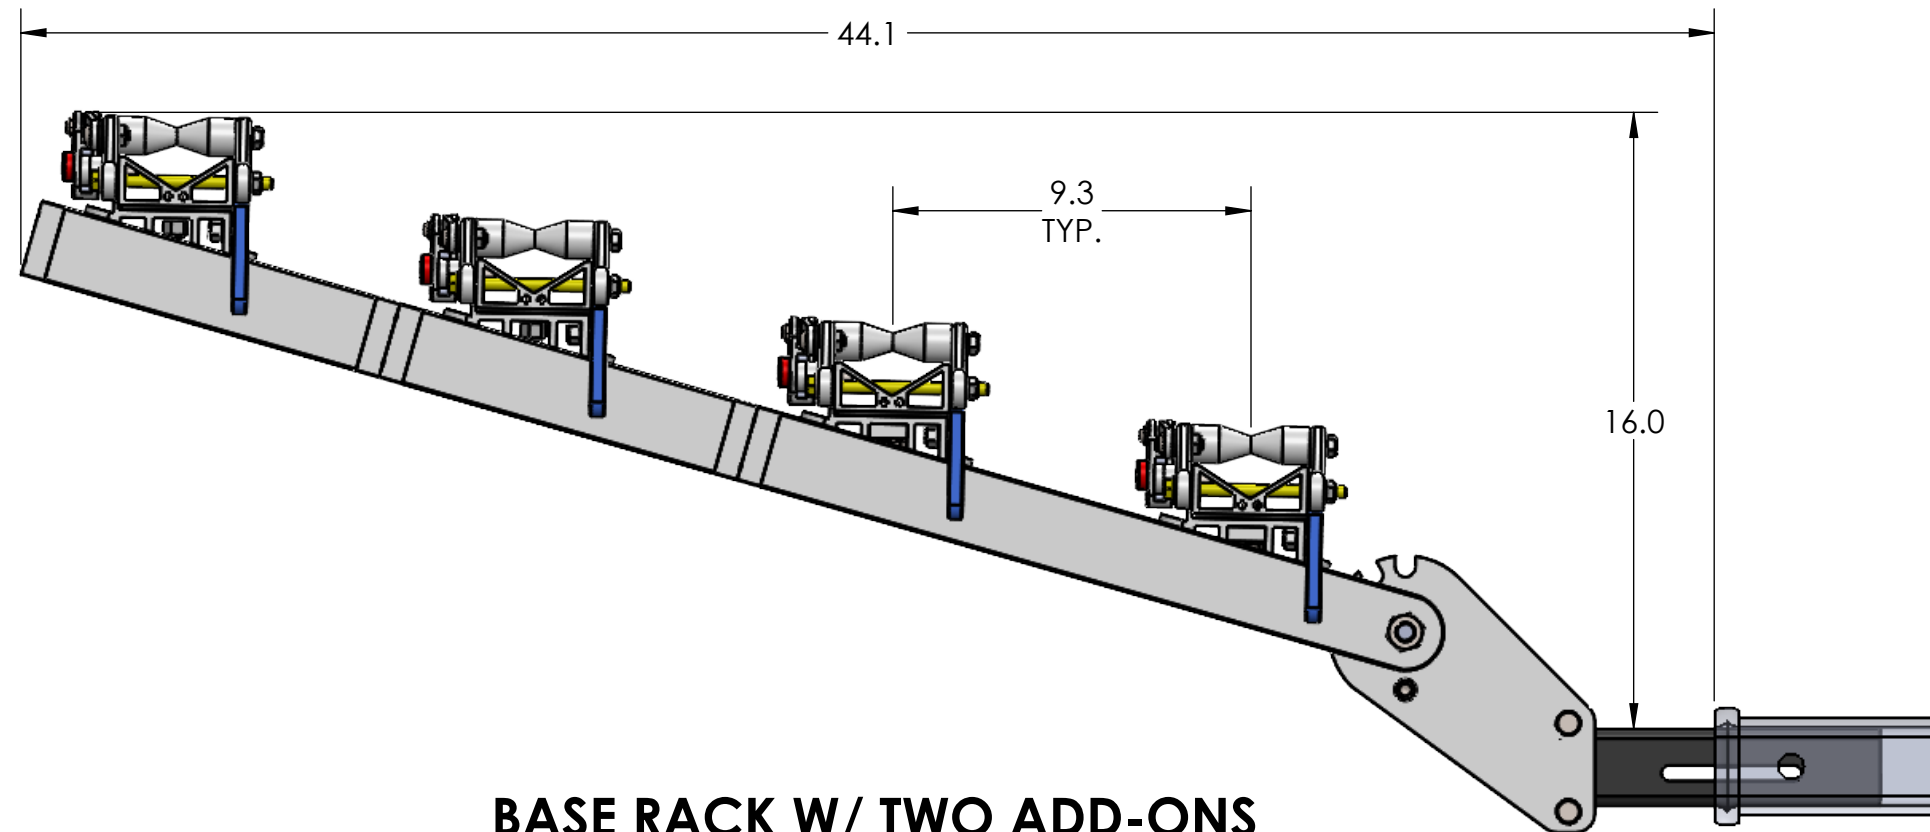

2" SUPER DUTY SINGLE

STORAGE POSITION

RIDE POSITION

DOWN POSITION

OVERALL WIDTH

2" SUPER DUTY SINGLE - STORAGE POSITION

BASE RACK

BASE RACK W/ ONE ADD-ON

BASE RACK W/ ONE ADD-ON

BASE RACK W/ TWO ADD-ONS

2" HEAVY & SUPER DUTY DOUBLE - RIDE POSITION

BASE RACK W/ ONE ADD-ON

BASE RACK

BASE RACK W/ TWO ADD-ONS

2" HEAVY & SUPER DUTY DOUBLE - DOWN POSITION

BASE RACK W/ ONE ADD-ON

BASE RACK

BASE RACK W/ TWO ADD-ONS