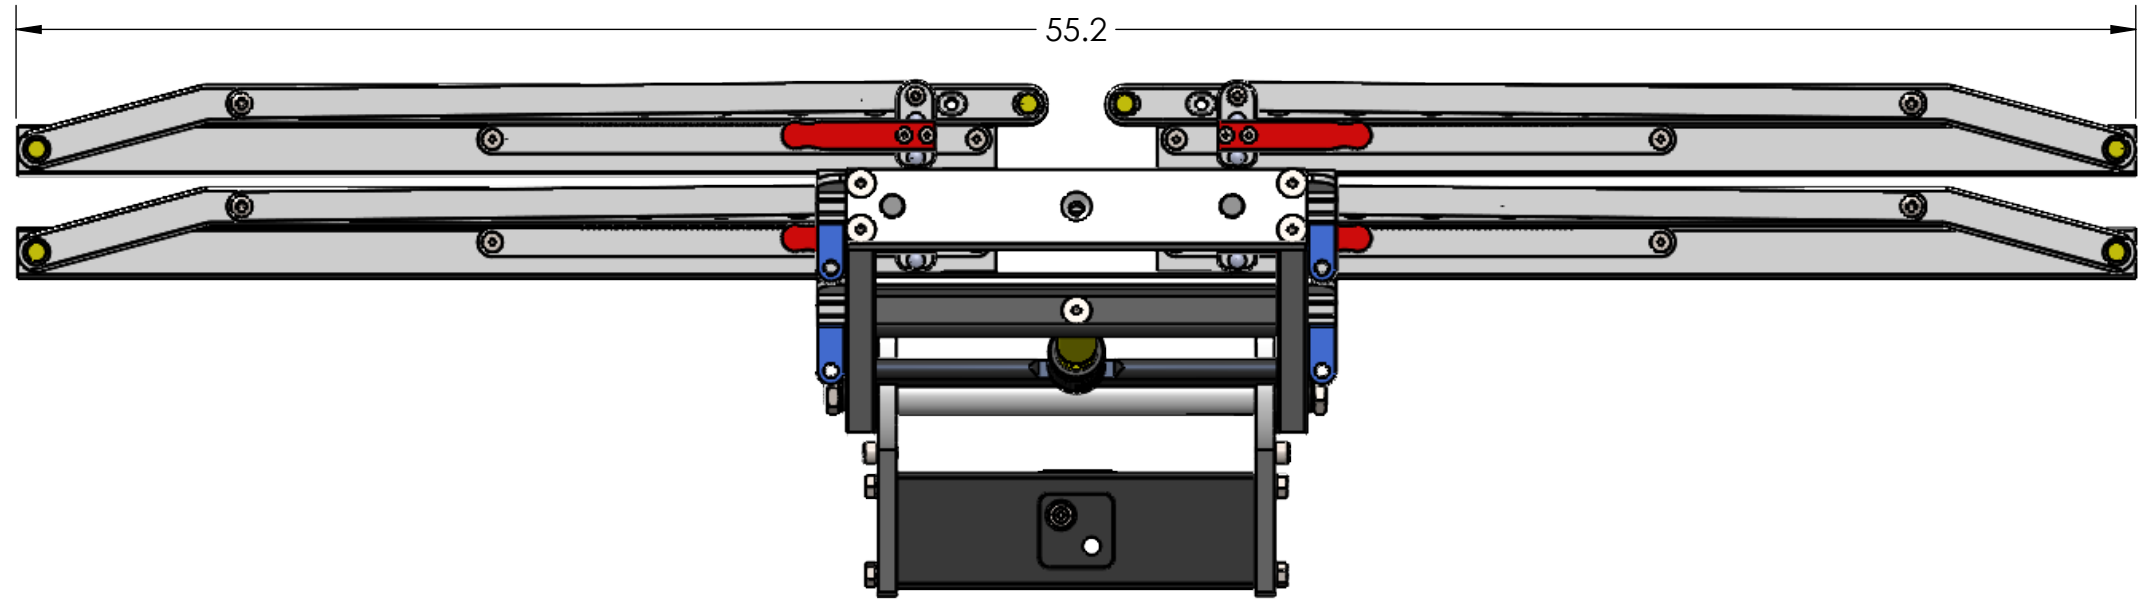

2" SUPER DUTY SINGLE

STORAGE POSITION

RIDE POSITION

DOWN POSITION

OVERALL WIDTH

2" SUPER DUTY SINGLE - STORAGE POSITION

BASE RACK

BASE RACK W/ ONE ADD-ON

BASE RACK W/ TWO ADD-ONS

2" SUPER DUTY SINGLE - RIDE POSITION

BASE RACK W/ ONE ADD-ON

BASE RACK

BASE RACK W/ TWO ADD-ONS

2" SUPER DUTY SINGLE - DOWN POSITION

BASE RACK W/ ONE ADD-ON

BASE RACK

BASE RACK W/ TWO ADD-ONS

2" HEAVY & SUPER DUTY DOUBLE

RIDE POSITION

DOWN POSITION

STORAGE POSITION

OVERALL WIDTH

2" HEAVY & SUPER DUTY DOUBLE - STORAGE POSITION

BASE RACK

BASE RACK W/ ONE ADD-ON

BASE RACK W/ TWO ADD-ONS

2" HEAVY & SUPER DUTY DOUBLE - RIDE POSITION

BASE RACK W/ ONE ADD-ON

BASE RACK

BASE RACK W/ TWO ADD-ONS

2" HEAVY & SUPER DUTY DOUBLE - DOWN POSITION

BASE RACK W/ ONE ADD-ON