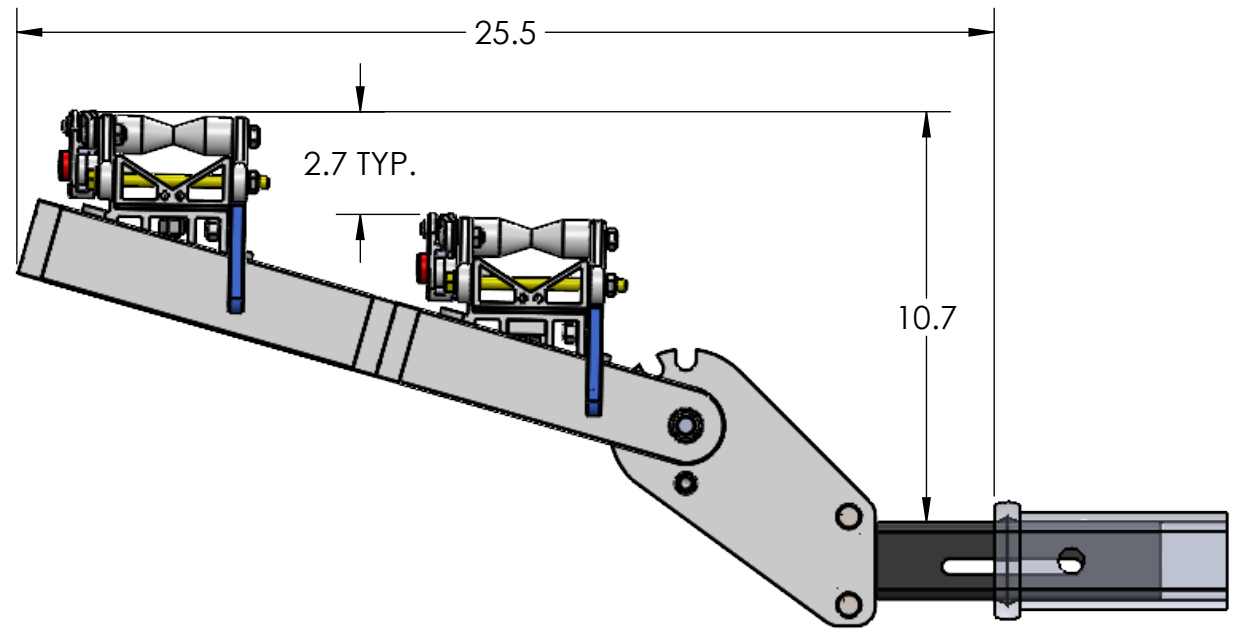

2" SUPER DUTY SINGLE

STORAGE POSITION

RIDE POSITION

DOWN POSITION

OVERALL WIDTH

2" SUPER DUTY SINGLE - STORAGE POSITION

BASE RACK

BASE RACK W/ ONE ADD-ON

BASE RACK W/ TWO ADD-ONS

2" SUPER DUTY SINGLE - RIDE POSITION

BASE RACK W/ ONE ADD-ON

BASE RACK

BASE RACK W/ TWO ADD-ONS

2" SUPER DUTY SINGLE - DOWN POSITION

BASE RACK W/ ONE ADD-ON

BASE RACK

BASE RACK W/ TWO ADD-ONS

2" HEAVY & SUPER DUTY DOUBLE

RIDE POSITION

DOWN POSITION

STORAGE POSITION

OVERALL WIDTH

2" HEAVY & SUPER DUTY DOUBLE - STORAGE POSITION

BASE RACK

BASE RACK W/ ONE ADD-ON

BASE RACK W/ TWO ADD-ONS

2" HEAVY & SUPER DUTY DOUBLE - RIDE POSITION

BASE RACK W/ ONE ADD-ON

BASE RACK

BASE RACK W/ TWO ADD-ONS

2" HEAVY & SUPER DUTY DOUBLE - DOWN POSITION

BASE RACK W/ ONE ADD-ON