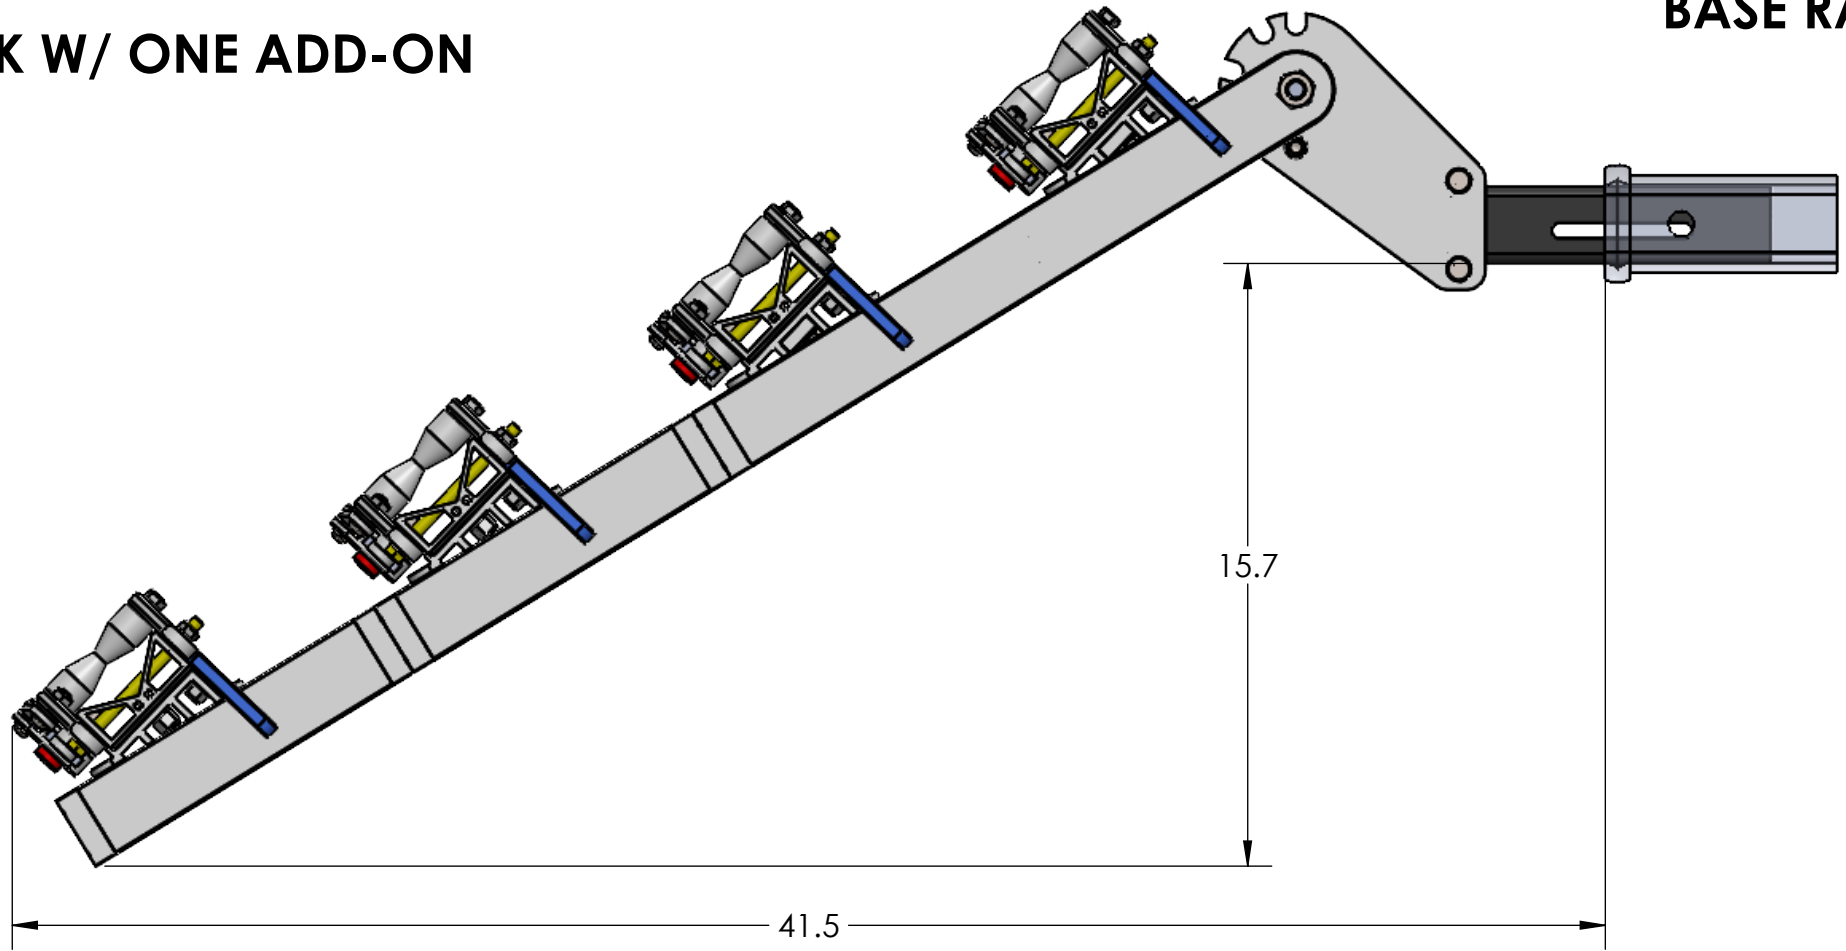

BASE RACK W/ TWO ADD-ONS