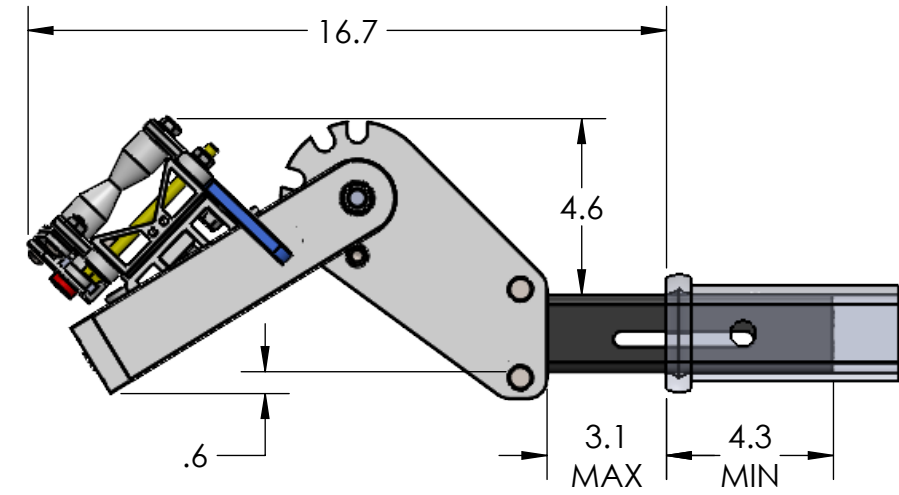

2" SUPER DUTY SINGLE

STORAGE POSITION

RIDE POSITION

DOWN POSITION

OVERALL WIDTH

2" SUPER DUTY SINGLE - STORAGE POSITION

BASE RACK

BASE RACK W/ ONE ADD-ON

BASE RACK W/ TWO ADD-ONS

2" SUPER DUTY SINGLE - RIDE POSITION

BASE RACK W/ ONE ADD-ON

BASE RACK

BASE RACK W/ TWO ADD-ONS

2" SUPER DUTY SINGLE - DOWN POSITION

BASE RACK W/ ONE ADD-ON

BASE RACK

BASE RACK W/ TWO ADD-ONS

2" HEAVY & SUPER DUTY DOUBLE

RIDE POSITION

DOWN POSITION

STORAGE POSITION

OVERALL WIDTH

2" HEAVY & SUPER DUTY DOUBLE - STORAGE POSITION

BASE RACK