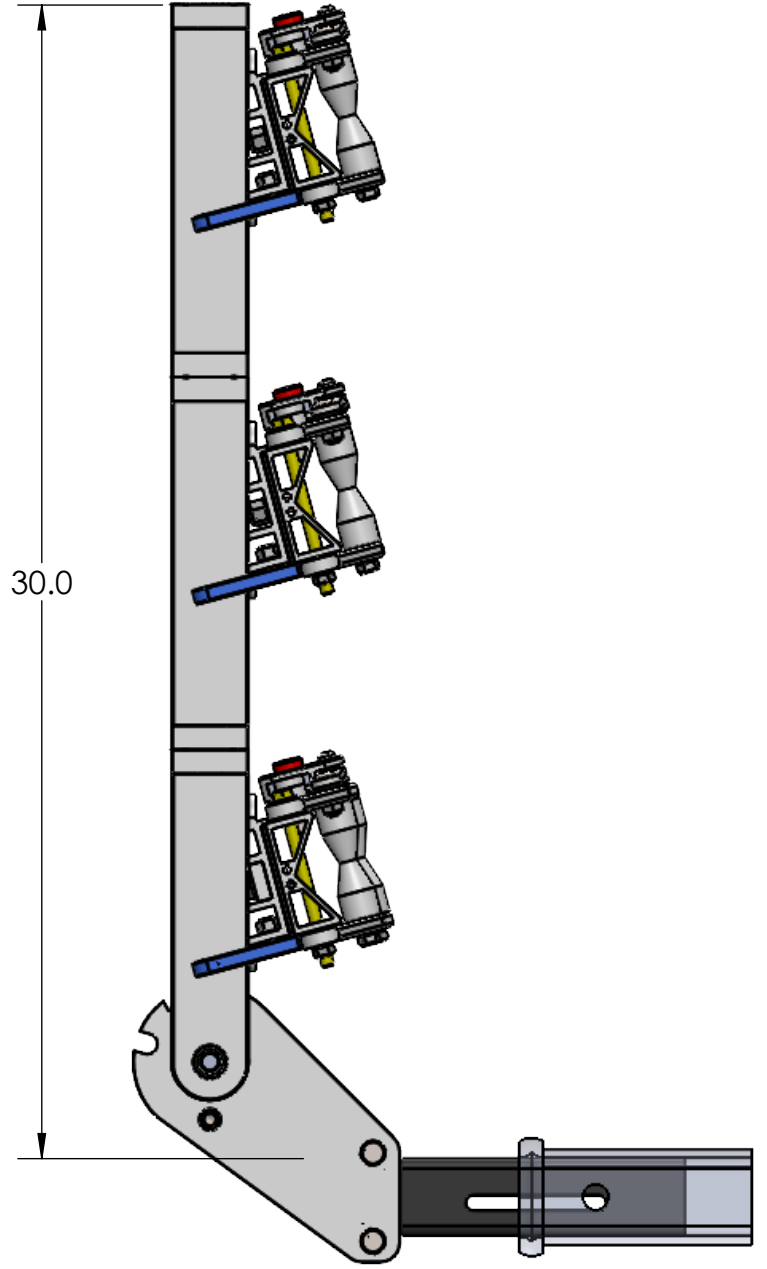

2" SUPER DUTY SINGLE

STORAGE POSITION

RIDE POSITION

DOWN POSITION

OVERALL WIDTH

2" SUPER DUTY SINGLE - STORAGE POSITION

BASE RACK

BASE RACK W/ ONE ADD-ON

BASE RACK W/ TWO ADD-ONS

2" SUPER DUTY SINGLE - RIDE POSITION

BASE RACK W/ ONE ADD-ON

BASE RACK

BASE RACK W/ TWO ADD-ONS

2" SUPER DUTY SINGLE - DOWN POSITION

BASE RACK W/ ONE ADD-ON

BASE RACK

BASE RACK W/ TWO ADD-ONS

2" HEAVY & SUPER DUTY DOUBLE

RIDE POSITION

DOWN POSITION

STORAGE POSITION

OVERALL WIDTH

2" HEAVY & SUPER DUTY DOUBLE - STORAGE POSITION

BASE RACK

BASE RACK W/ ONE ADD-ON

BASE RACK W/ TWO ADD-ONS

2" HEAVY & SUPER DUTY DOUBLE - RIDE POSITION

BASE RACK W/ ONE ADD-ON

BASE RACK

BASE RACK W/ TWO ADD-ONS

2" HEAVY & SUPER DUTY DOUBLE - DOWN POSITION

BASE RACK W/ ONE ADD-ON