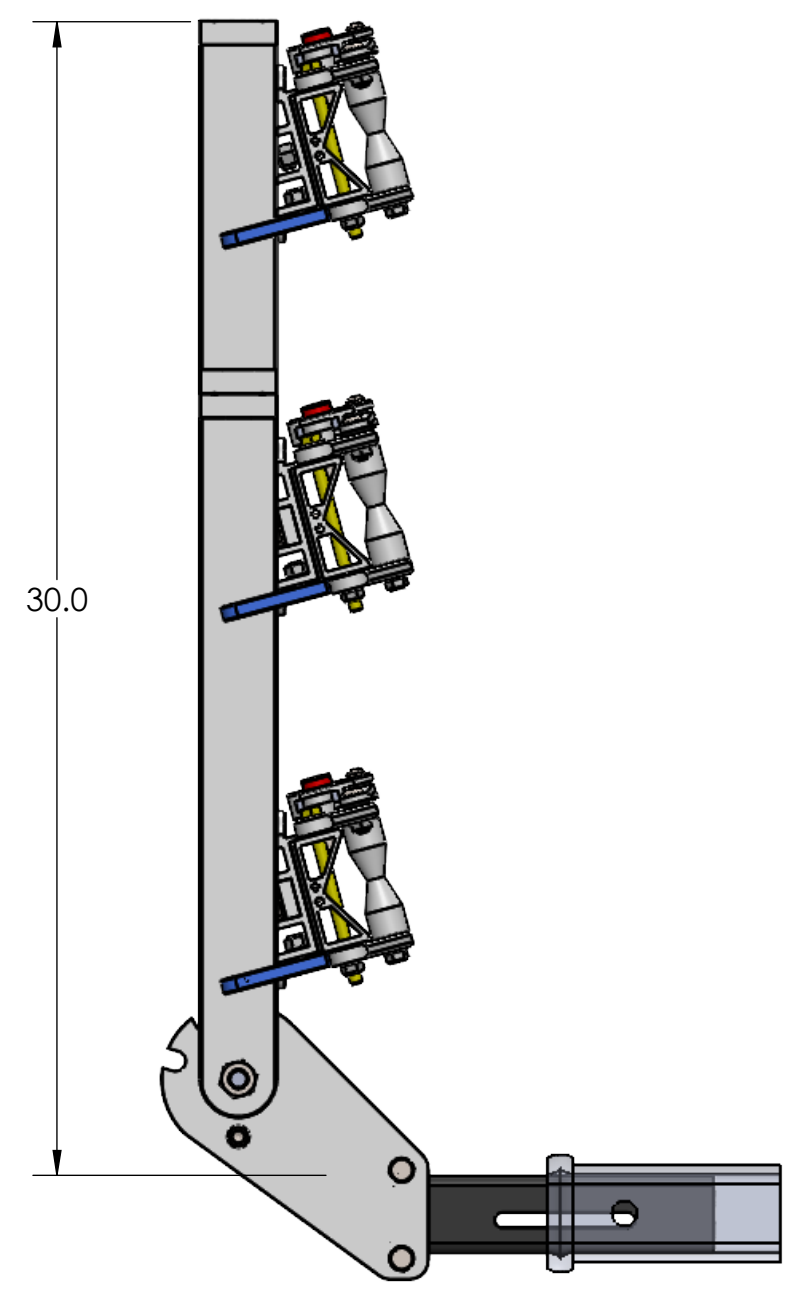

2" SUPER DUTY SINGLE

STORAGE POSITION

RIDE POSITION

DOWN POSITION

OVERALL WIDTH

2" SUPER DUTY SINGLE - STORAGE POSITION

BASE RACK

BASE RACK W/ ONE ADD-ON

BASE RACK W/ TWO ADD-ONS

2" SUPER DUTY SINGLE - RIDE POSITION

BASE RACK W/ ONE ADD-ON

BASE RACK

BASE RACK W/ TWO ADD-ONS

2" SUPER DUTY SINGLE - DOWN POSITION

BASE RACK W/ ONE ADD-ON

BASE RACK

BASE RACK W/ TWO ADD-ONS

2" HEAVY & SUPER DUTY DOUBLE

RIDE POSITION

DOWN POSITION

STORAGE POSITION

OVERALL WIDTH

2" HEAVY & SUPER DUTY DOUBLE - STORAGE POSITION

BASE RACK

BASE RACK W/ ONE ADD-ON

BASE RACK W/ TWO ADD-ONS

2" HEAVY & SUPER DUTY DOUBLE - RIDE POSITION

BASE RACK W/ ONE ADD-ON

BASE RACK

BASE RACK W/ TWO ADD-ONS

2" HEAVY & SUPER DUTY DOUBLE - DOWN POSITION

BASE RACK W/ ONE ADD-ON