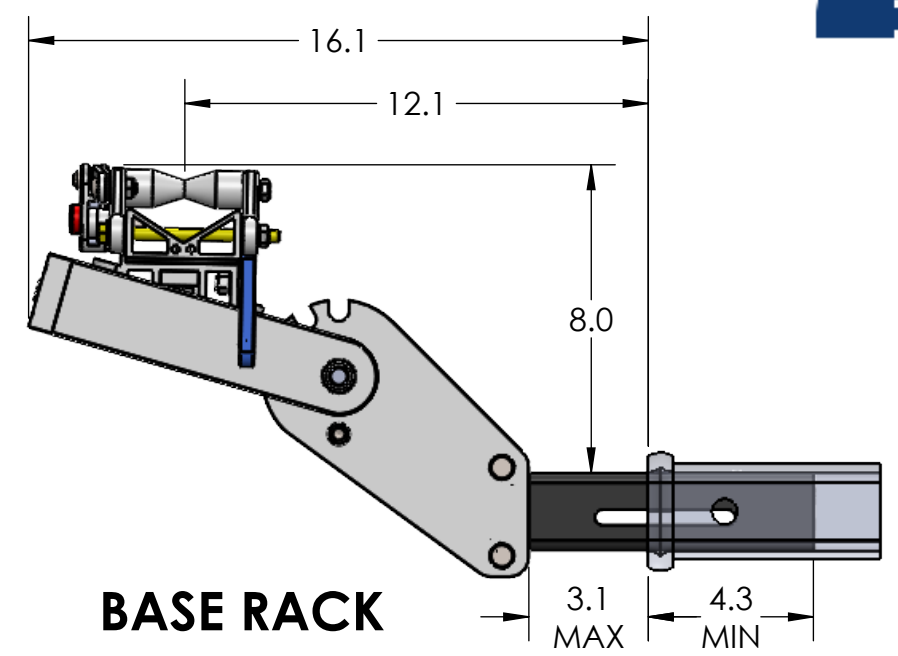

2" SUPER DUTY SINGLE

STORAGE POSITION

RIDE POSITION

DOWN POSITION

OVERALL WIDTH

2" SUPER DUTY SINGLE - STORAGE POSITION

BASE RACK

BASE RACK W/ ONE ADD-ON

BASE RACK W/ TWO ADD-ONS

2" SUPER DUTY SINGLE - RIDE POSITION

BASE RACK W/ ONE ADD-ON

BASE RACK

BASE RACK W/ TWO ADD-ONS

2" SUPER DUTY SINGLE - DOWN POSITION

BASE RACK W/ ONE ADD-ON

BASE RACK

BASE RACK W/ TWO ADD-ONS

2" HEAVY & SUPER DUTY DOUBLE

RIDE POSITION

DOWN POSITION

STORAGE POSITION

OVERALL WIDTH

2" HEAVY & SUPER DUTY DOUBLE - STORAGE POSITION

BASE RACK

BASE RACK W/ ONE ADD-ON

BASE RACK W/ TWO ADD-ONS

2" HEAVY & SUPER DUTY DOUBLE - RIDE POSITION

BASE RACK W/ ONE ADD-ON

BASE RACK

BASE RACK W/ TWO ADD-ONS

2" HEAVY & SUPER DUTY DOUBLE - DOWN POSITION

BASE RACK W/ ONE ADD-ON