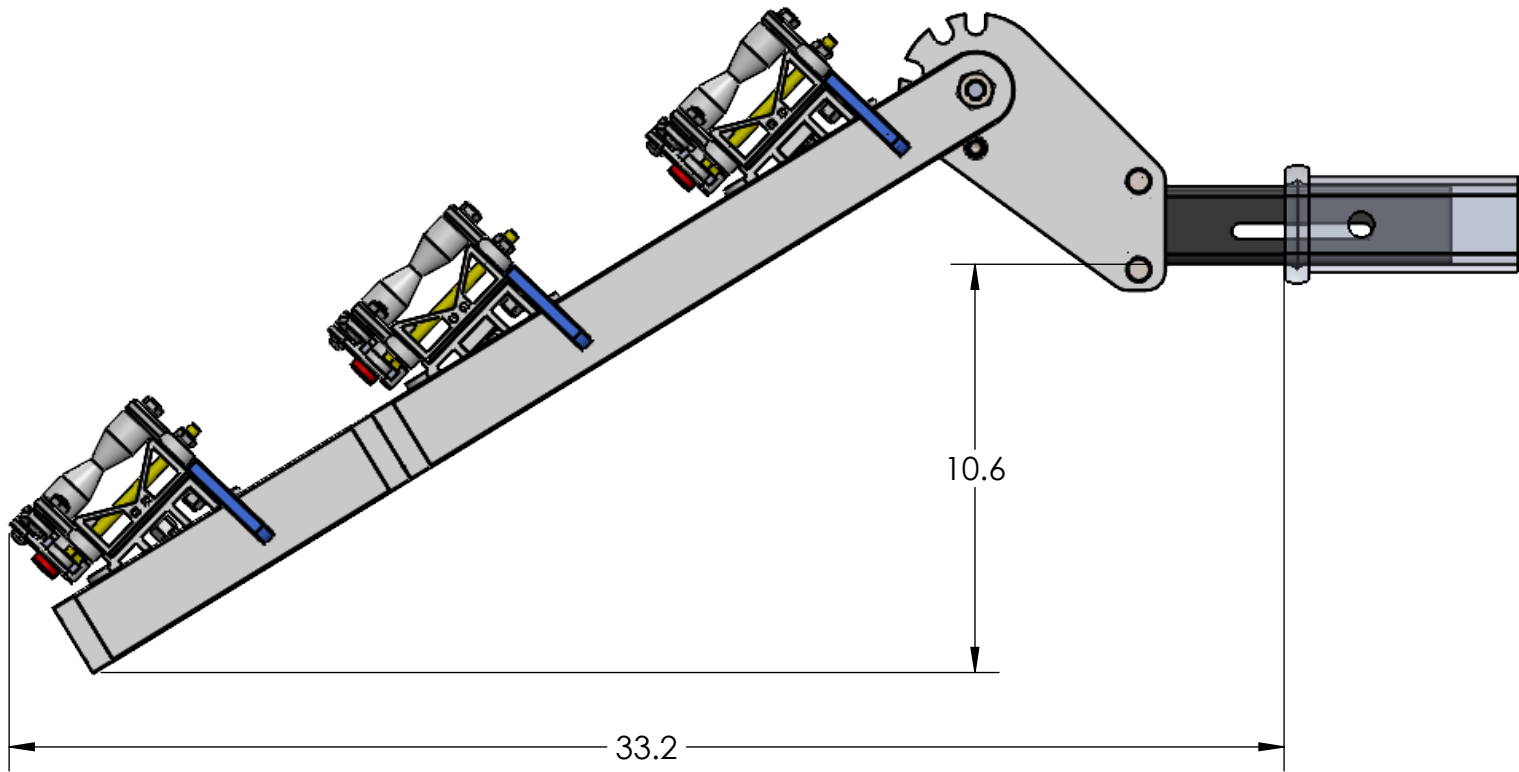

2" SUPER DUTY SINGLE

STORAGE POSITION

RIDE POSITION

DOWN POSITION

OVERALL WIDTH

2" SUPER DUTY SINGLE - STORAGE POSITION

BASE RACK

BASE RACK W/ ONE ADD-ON

BASE RACK W/ ONE ADD-ON

BASE RACK W/ TWO ADD-ONS

2" HEAVY & SUPER DUTY DOUBLE - RIDE POSITION

BASE RACK W/ ONE ADD-ON

BASE RACK

BASE RACK W/ TWO ADD-ONS

2" HEAVY & SUPER DUTY DOUBLE - DOWN POSITION

BASE RACK W/ ONE ADD-ON