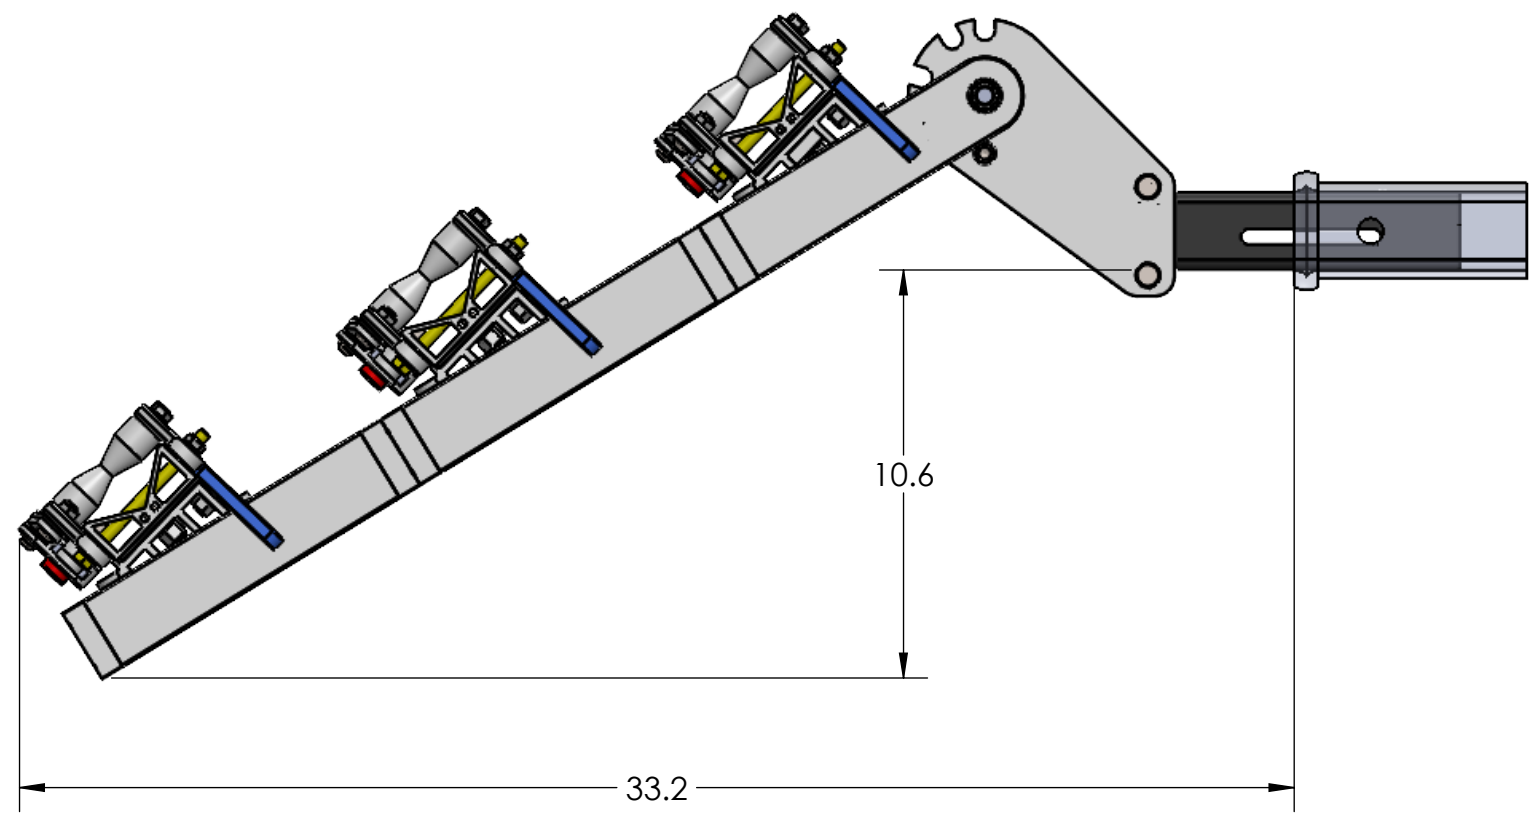

2" SUPER DUTY SINGLE

STORAGE POSITION

RIDE POSITION

DOWN POSITION

OVERALL WIDTH

2" SUPER DUTY SINGLE - STORAGE POSITION

BASE RACK

BASE RACK W/ ONE ADD-ON

BASE RACK W/ TWO ADD-ONS

2" SUPER DUTY SINGLE - RIDE POSITION

BASE RACK W/ ONE ADD-ON

BASE RACK

BASE RACK W/ TWO ADD-ONS

2" SUPER DUTY SINGLE - DOWN POSITION

BASE RACK W/ ONE ADD-ON

BASE RACK

BASE RACK W/ TWO ADD-ONS

2" HEAVY & SUPER DUTY DOUBLE

RIDE POSITION

DOWN POSITION

STORAGE POSITION

OVERALL WIDTH

2" HEAVY & SUPER DUTY DOUBLE - STORAGE POSITION

BASE RACK