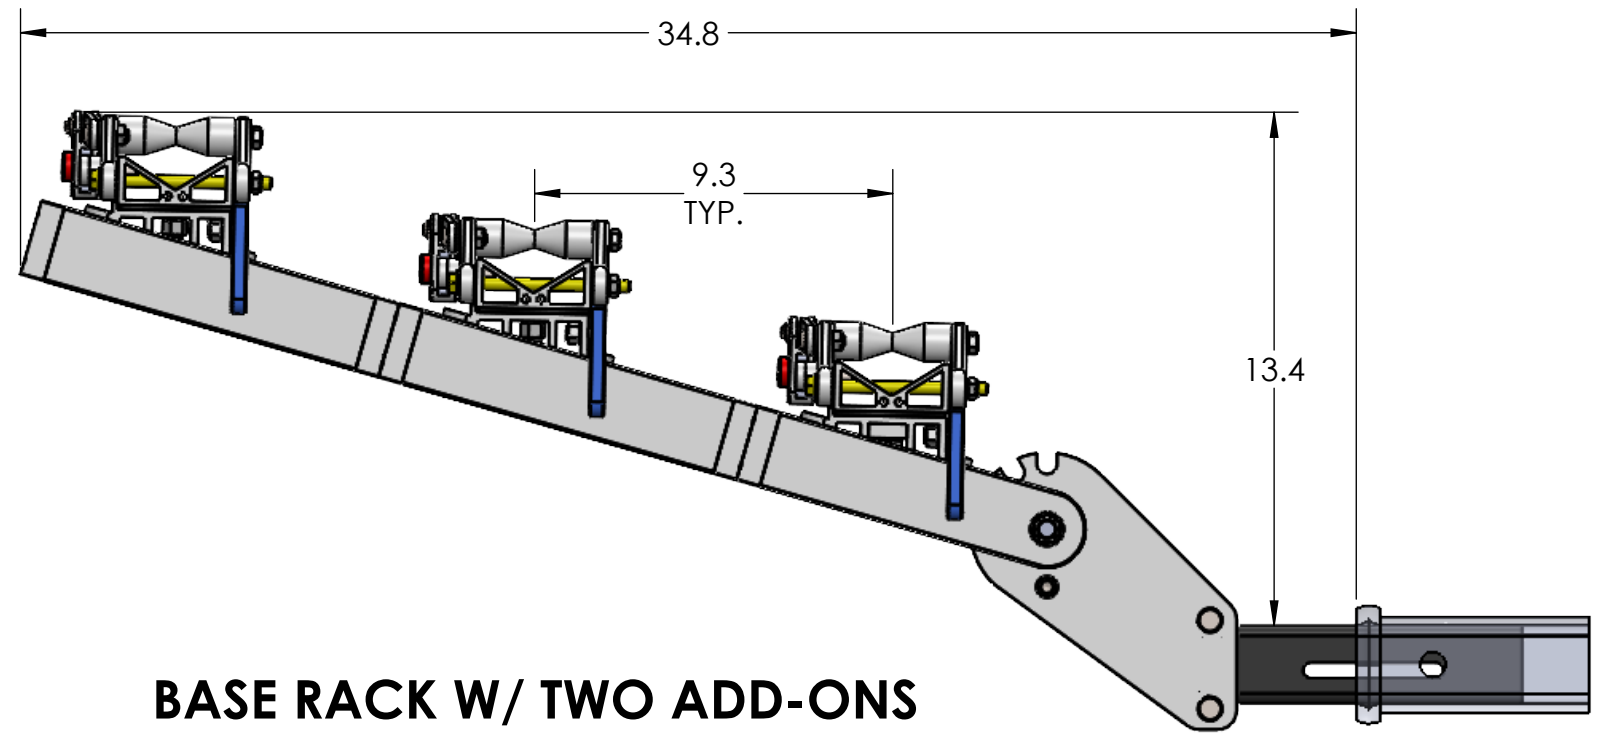

2" SUPER DUTY SINGLE

STORAGE POSITION

RIDE POSITION

DOWN POSITION

OVERALL WIDTH

2" SUPER DUTY SINGLE - STORAGE POSITION

BASE RACK

BASE RACK W/ ONE ADD-ON

BASE RACK W/ TWO ADD-ONS

2" SUPER DUTY SINGLE - RIDE POSITION

BASE RACK W/ ONE ADD-ON

BASE RACK

BASE RACK W/ TWO ADD-ONS

2" SUPER DUTY SINGLE - DOWN POSITION

BASE RACK W/ ONE ADD-ON

BASE RACK

BASE RACK W/ TWO ADD-ONS

2" HEAVY & SUPER DUTY DOUBLE

RIDE POSITION

DOWN POSITION

STORAGE POSITION

OVERALL WIDTH

2" HEAVY & SUPER DUTY DOUBLE - STORAGE POSITION

BASE RACK