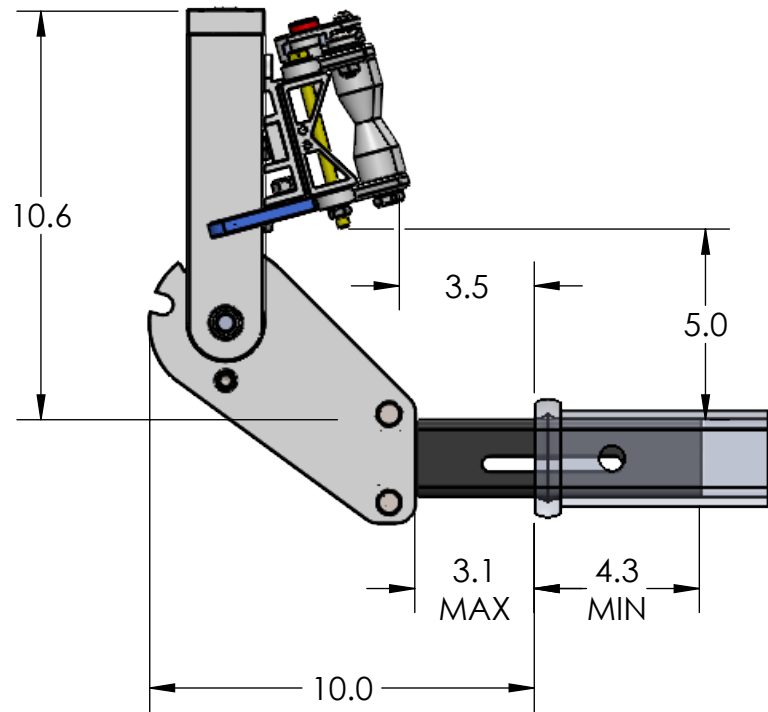

2" SUPER DUTY SINGLE

STORAGE POSITION

RIDE POSITION

DOWN POSITION

OVERALL WIDTH

2" SUPER DUTY SINGLE - STORAGE POSITION

BASE RACK

BASE RACK W/ ONE ADD-ON

BASE RACK W/ TWO ADD-ONS

2" SUPER DUTY SINGLE - RIDE POSITION

BASE RACK W/ ONE ADD-ON

BASE RACK

BASE RACK W/ TWO ADD-ONS

2" SUPER DUTY SINGLE - DOWN POSITION

BASE RACK W/ ONE ADD-ON

BASE RACK

BASE RACK W/ TWO ADD-ONS

2" HEAVY & SUPER DUTY DOUBLE

RIDE POSITION

DOWN POSITION

STORAGE POSITION

OVERALL WIDTH

2" HEAVY & SUPER DUTY DOUBLE - STORAGE POSITION

BASE RACK

BASE RACK W/ ONE ADD-ON

BASE RACK W/ TWO ADD-ONS

2" HEAVY & SUPER DUTY DOUBLE - RIDE POSITION

BASE RACK W/ ONE ADD-ON

BASE RACK

BASE RACK W/ TWO ADD-ONS

2" HEAVY & SUPER DUTY DOUBLE - DOWN POSITION

BASE RACK W/ ONE ADD-ON