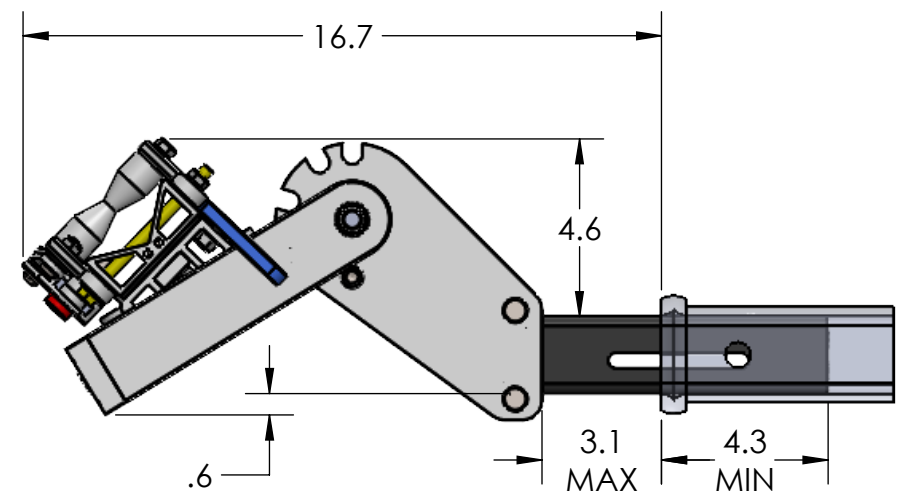

2" SUPER DUTY SINGLE

STORAGE POSITION

RIDE POSITION

DOWN POSITION

OVERALL WIDTH

2" SUPER DUTY SINGLE - STORAGE POSITION

BASE RACK

BASE RACK W/ ONE ADD-ON

BASE RACK W/ TWO ADD-ONS

2" SUPER DUTY SINGLE - RIDE POSITION

BASE RACK W/ ONE ADD-ON

BASE RACK

BASE RACK W/ TWO ADD-ONS

2" SUPER DUTY SINGLE - DOWN POSITION

BASE RACK W/ ONE ADD-ON

BASE RACK

BASE RACK W/ TWO ADD-ONS

2" HEAVY & SUPER DUTY DOUBLE

RIDE POSITION

DOWN POSITION

STORAGE POSITION

OVERALL WIDTH

2" HEAVY & SUPER DUTY DOUBLE - STORAGE POSITION

BASE RACK