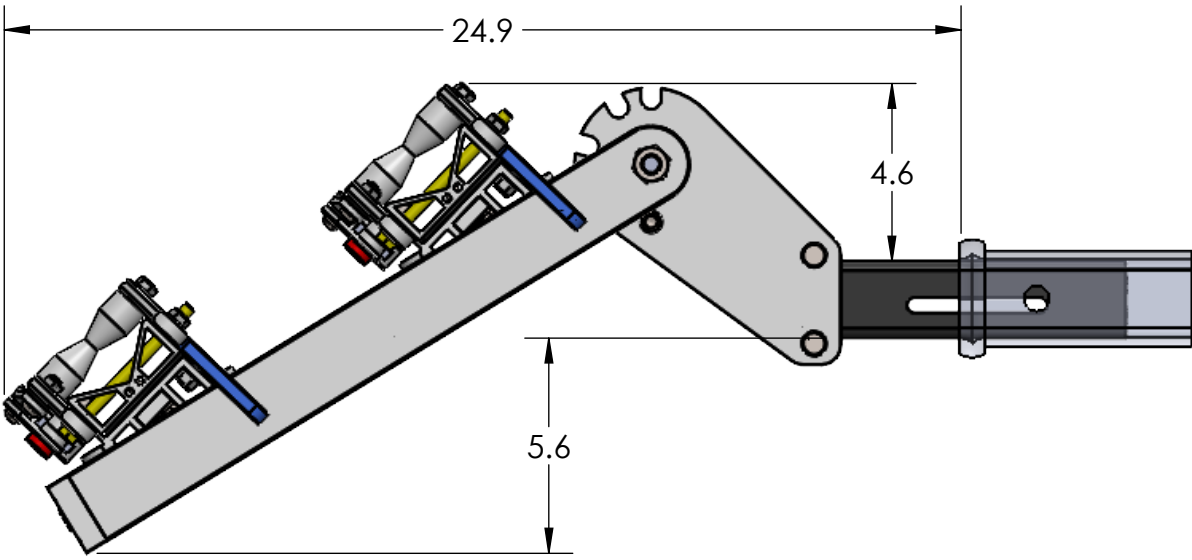

2" SUPER DUTY SINGLE

STORAGE POSITION

RIDE POSITION

DOWN POSITION

OVERALL WIDTH

2" SUPER DUTY SINGLE - STORAGE POSITION

BASE RACK

BASE RACK W/ ONE ADD-ON

BASE RACK W/ TWO ADD-ONS

2" SUPER DUTY SINGLE - RIDE POSITION

BASE RACK W/ ONE ADD-ON

BASE RACK

BASE RACK W/ TWO ADD-ONS

2" SUPER DUTY SINGLE - DOWN POSITION

BASE RACK W/ ONE ADD-ON

BASE RACK

BASE RACK W/ TWO ADD-ONS

2" HEAVY & SUPER DUTY DOUBLE

RIDE POSITION

DOWN POSITION

STORAGE POSITION

OVERALL WIDTH

2" HEAVY & SUPER DUTY DOUBLE - STORAGE POSITION

BASE RACK