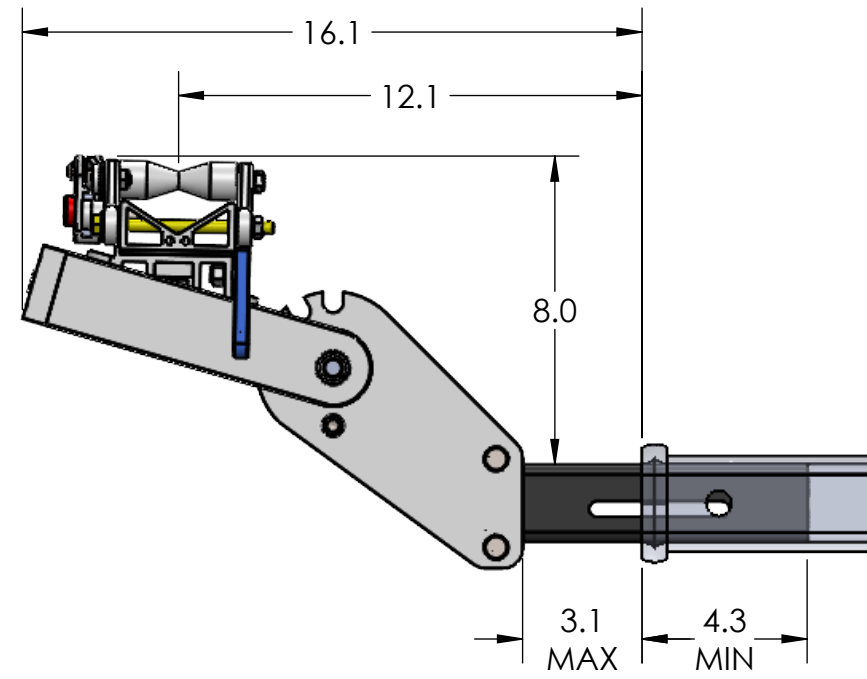

2" SUPER DUTY SINGLE

STORAGE POSITION

RIDE POSITION

DOWN POSITION

OVERALL WIDTH

2" SUPER DUTY SINGLE - STORAGE POSITION

BASE RACK

BASE RACK W/ ONE ADD-ON

BASE RACK W/ TWO ADD-ONS

2" SUPER DUTY SINGLE - RIDE POSITION

BASE RACK W/ ONE ADD-ON

BASE RACK

BASE RACK W/ TWO ADD-ONS

2" SUPER DUTY SINGLE - DOWN POSITION

BASE RACK W/ ONE ADD-ON

BASE RACK

BASE RACK W/ TWO ADD-ONS

2" HEAVY & SUPER DUTY DOUBLE

RIDE POSITION

DOWN POSITION

STORAGE POSITION

OVERALL WIDTH

2" HEAVY & SUPER DUTY DOUBLE - STORAGE POSITION

BASE RACK

BASE RACK W/ ONE ADD-ON

BASE RACK W/ TWO ADD-ONS

2" HEAVY & SUPER DUTY DOUBLE - RIDE POSITION

BASE RACK W/ ONE ADD-ON

BASE RACK

BASE RACK W/ TWO ADD-ONS

2" HEAVY & SUPER DUTY DOUBLE - DOWN POSITION

BASE RACK W/ ONE ADD-ON