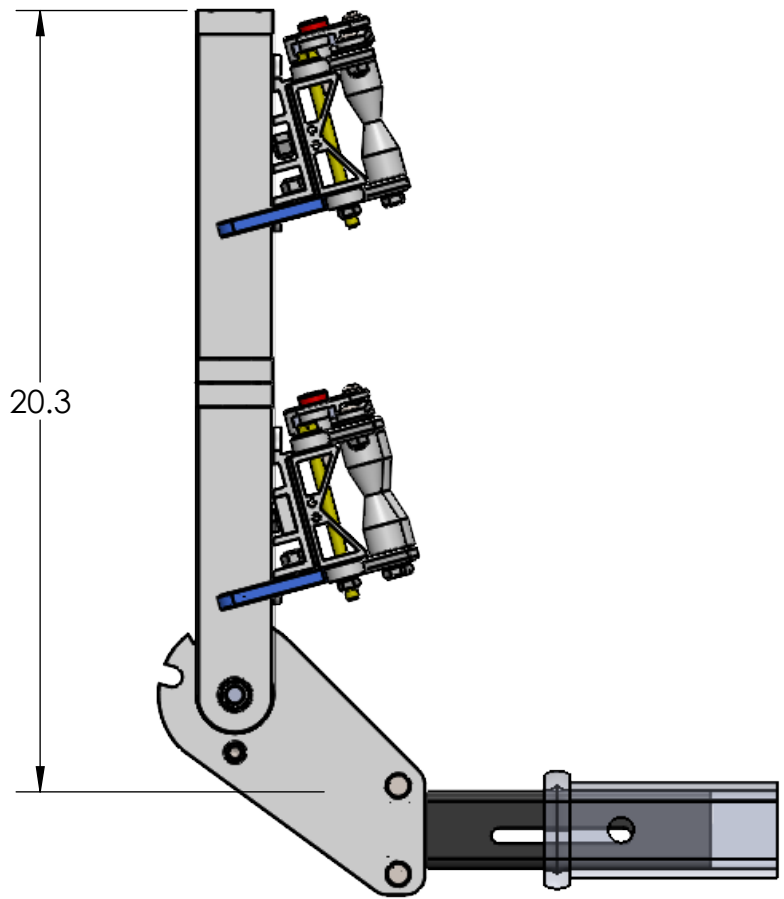

2" SUPER DUTY SINGLE

STORAGE POSITION

RIDE POSITION

DOWN POSITION

OVERALL WIDTH

2" SUPER DUTY SINGLE - STORAGE POSITION

BASE RACK

BASE RACK W/ ONE ADD-ON

BASE RACK W/ TWO ADD-ONS

2" SUPER DUTY SINGLE - RIDE POSITION

BASE RACK W/ ONE ADD-ON

BASE RACK

BASE RACK W/ TWO ADD-ONS

2" SUPER DUTY SINGLE - DOWN POSITION

BASE RACK W/ ONE ADD-ON

BASE RACK

BASE RACK W/ TWO ADD-ONS

2" HEAVY & SUPER DUTY DOUBLE

RIDE POSITION

DOWN POSITION

STORAGE POSITION

OVERALL WIDTH

2" HEAVY & SUPER DUTY DOUBLE - STORAGE POSITION

BASE RACK

BASE RACK W/ ONE ADD-ON

BASE RACK W/ TWO ADD-ONS

2" HEAVY & SUPER DUTY DOUBLE - RIDE POSITION

BASE RACK W/ ONE ADD-ON

BASE RACK

BASE RACK W/ TWO ADD-ONS

2" HEAVY & SUPER DUTY DOUBLE - DOWN POSITION

BASE RACK W/ ONE ADD-ON