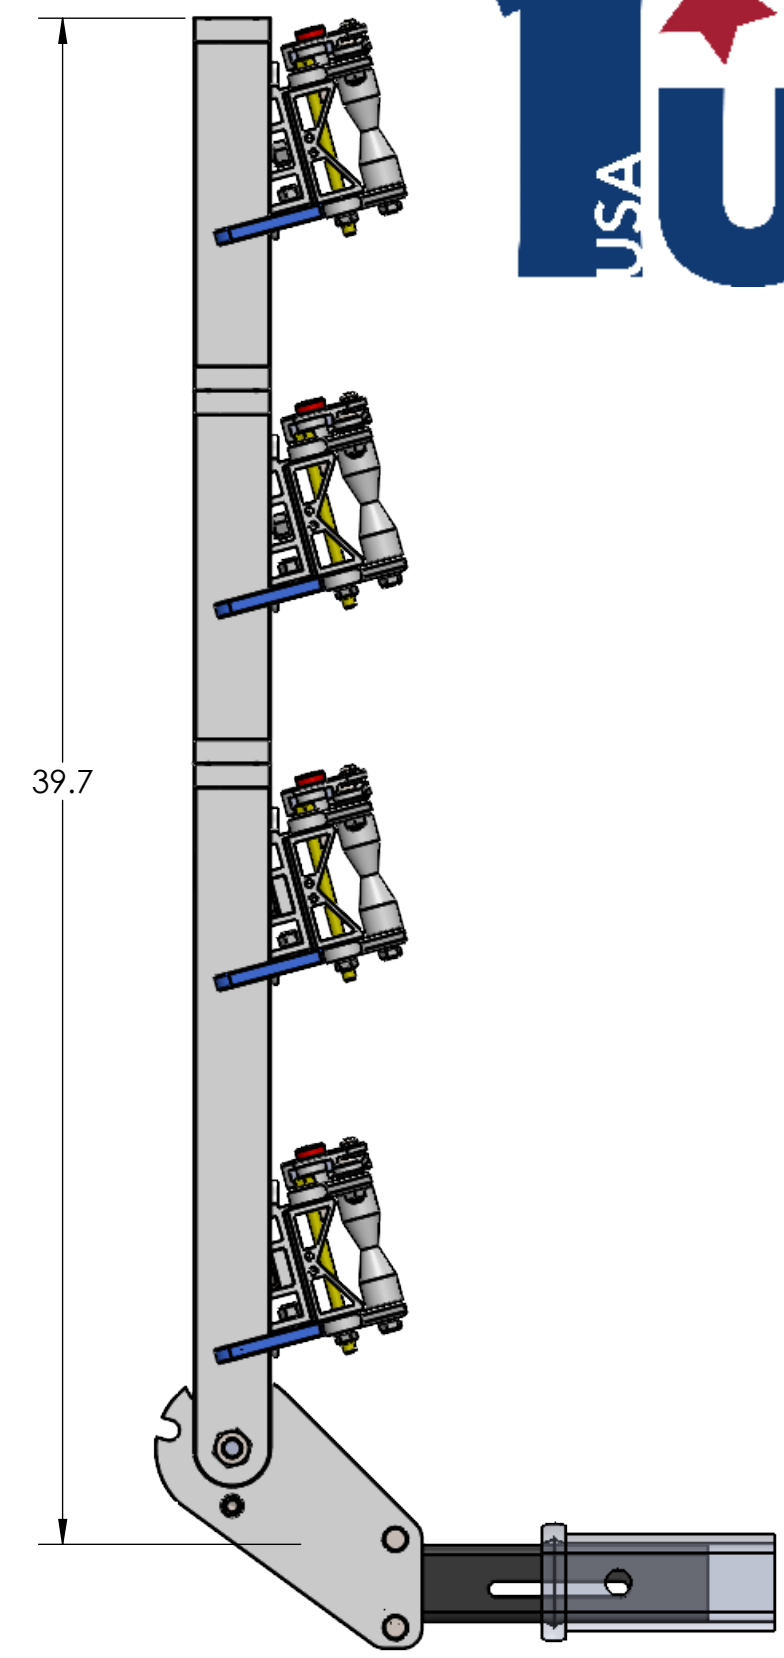

2" SUPER DUTY SINGLE

STORAGE POSITION

RIDE POSITION

DOWN POSITION

OVERALL WIDTH

2" SUPER DUTY SINGLE - STORAGE POSITION

BASE RACK

BASE RACK W/ ONE ADD-ON

BASE RACK W/ TWO ADD-ONS

2" SUPER DUTY SINGLE - RIDE POSITION

BASE RACK W/ ONE ADD-ON

BASE RACK

BASE RACK W/ TWO ADD-ONS

2" SUPER DUTY SINGLE - DOWN POSITION

BASE RACK W/ ONE ADD-ON

BASE RACK

BASE RACK W/ TWO ADD-ONS

2" HEAVY & SUPER DUTY DOUBLE

RIDE POSITION

DOWN POSITION

STORAGE POSITION

OVERALL WIDTH

2" HEAVY & SUPER DUTY DOUBLE - STORAGE POSITION

BASE RACK

BASE RACK W/ ONE ADD-ON

BASE RACK W/ TWO ADD-ONS

2" HEAVY & SUPER DUTY DOUBLE - RIDE POSITION

BASE RACK W/ ONE ADD-ON

BASE RACK

BASE RACK W/ TWO ADD-ONS

2" HEAVY & SUPER DUTY DOUBLE - DOWN POSITION

BASE RACK W/ ONE ADD-ON