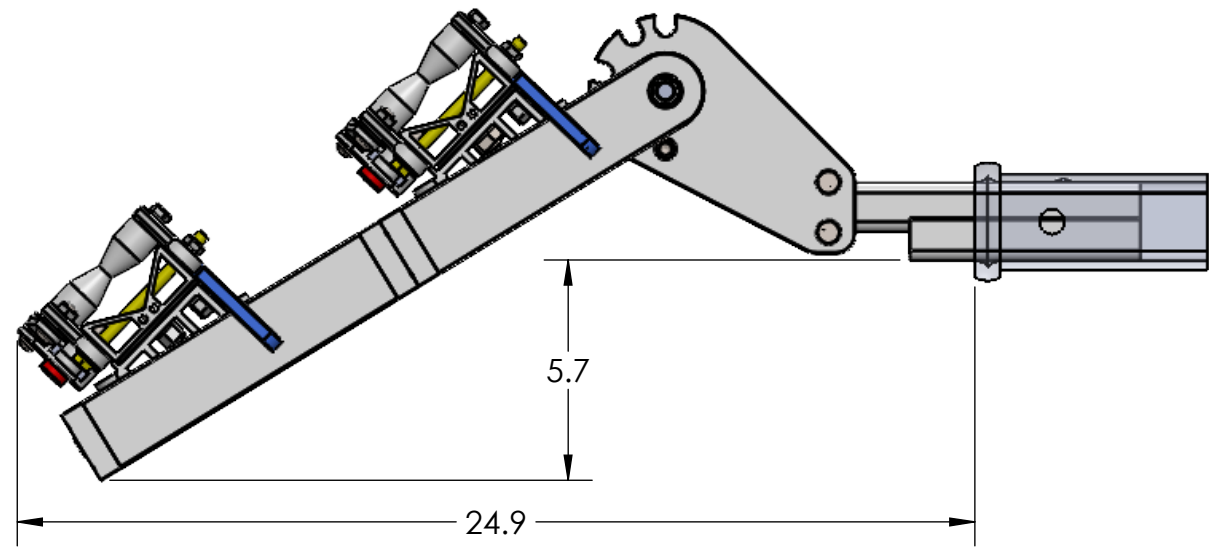

1.25" QUIK RACK SINGLE

STORAGE POSITION

RIDE POSITION

DOWN POSITION

OVERALL WIDTH

1.25" QUIK RACK SINGLE - STORAGE POSITION

BASE RACK

BASE RACK W/ ONE ADD-ON

BASE RACK W/ TWO ADD-ONS

1.25" QUIK RACK SINGLE - RIDE POSITION

BASE RACK W/ ONE ADD-ON

BASE RACK

BASE RACK W/ TWO ADD-ONS

1.25" QUIK RACK SINGLE - DOWN POSITION

BASE RACK W/ ONE ADD-ON

BASE RACK

BASE RACK W/ TWO ADD-ONS