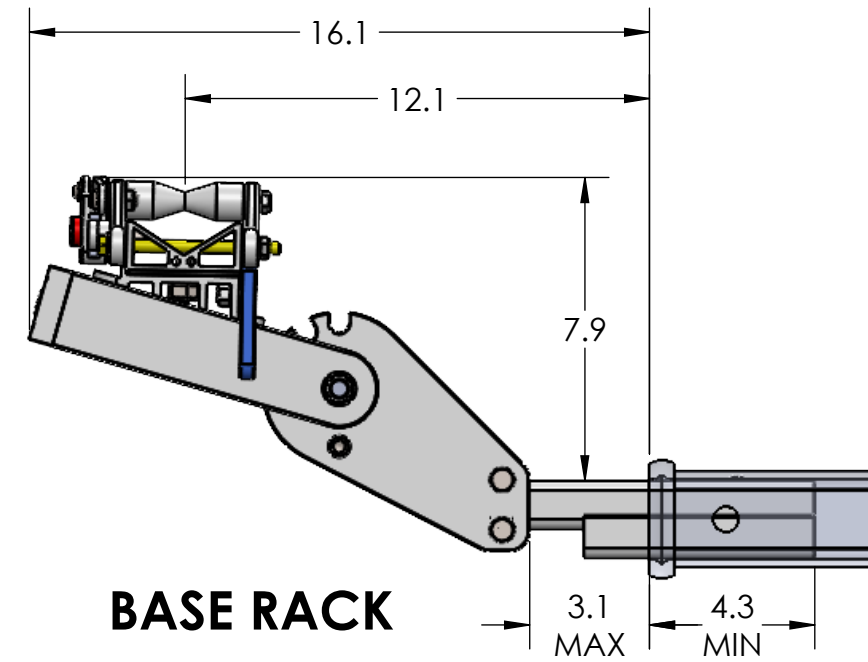

1.25" QUIK RACK SINGLE

STORAGE POSITION

RIDE POSITION

DOWN POSITION

OVERALL WIDTH

1.25" QUIK RACK SINGLE - STORAGE POSITION

BASE RACK

BASE RACK W/ ONE ADD-ON

BASE RACK W/ TWO ADD-ONS

1.25" QUIK RACK SINGLE - RIDE POSITION

BASE RACK W/ ONE ADD-ON

BASE RACK

BASE RACK W/ TWO ADD-ONS

1.25" QUIK RACK SINGLE - DOWN POSITION

BASE RACK W/ ONE ADD-ON

BASE RACK

BASE RACK W/ TWO ADD-ONS