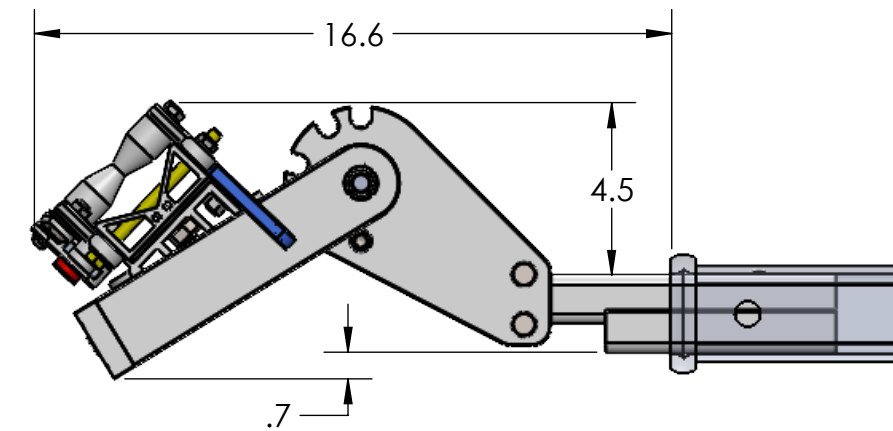

1.25" QUIK RACK SINGLE

STORAGE POSITION

RIDE POSITION

DOWN POSITION

OVERALL WIDTH

1.25" QUIK RACK SINGLE - STORAGE POSITION

BASE RACK

BASE RACK W/ ONE ADD-ON

BASE RACK W/ TWO ADD-ONS

1.25" QUIK RACK SINGLE - RIDE POSITION

BASE RACK W/ ONE ADD-ON

BASE RACK

BASE RACK W/ TWO ADD-ONS

1.25" QUIK RACK SINGLE - DOWN POSITION

BASE RACK W/ ONE ADD-ON

BASE RACK