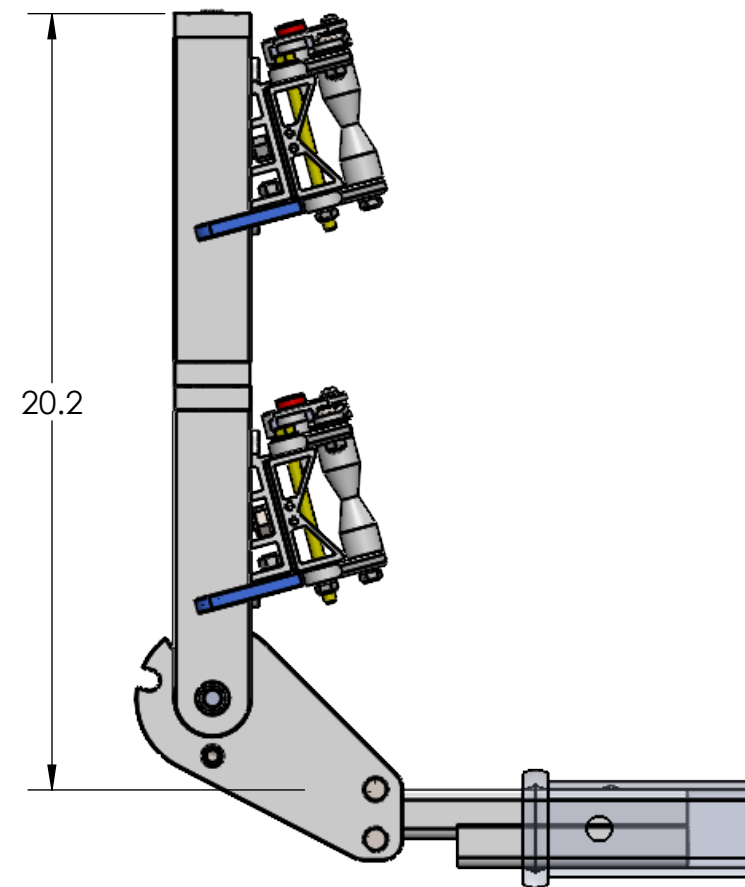

1.25" QUIK RACK SINGLE

STORAGE POSITION

RIDE POSITION

DOWN POSITION

OVERALL WIDTH

1.25" QUIK RACK SINGLE - STORAGE POSITION

BASE RACK

BASE RACK W/ ONE ADD-ON

BASE RACK W/ TWO ADD-ONS

1.25" QUIK RACK SINGLE - RIDE POSITION

BASE RACK W/ ONE ADD-ON

BASE RACK

BASE RACK W/ TWO ADD-ONS

1.25" QUIK RACK SINGLE - DOWN POSITION

BASE RACK W/ ONE ADD-ON

BASE RACK

BASE RACK W/ TWO ADD-ONS