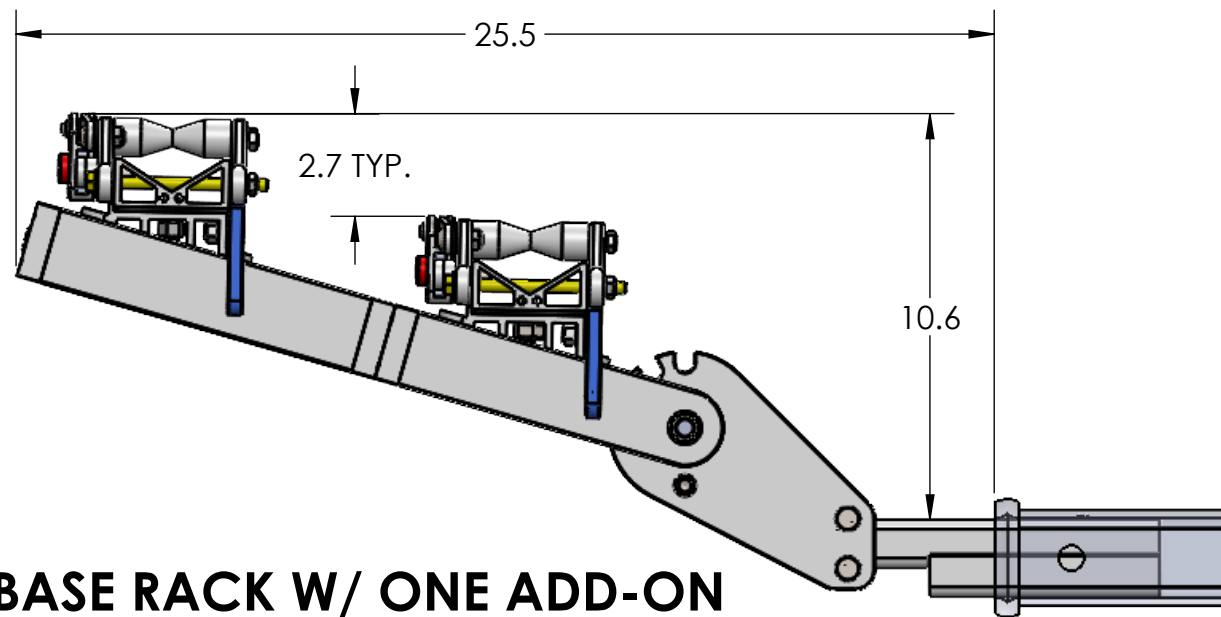

1.25" QUIK RACK SINGLE

STORAGE POSITION

RIDE POSITION

DOWN POSITION

OVERALL WIDTH

1.25" QUIK RACK SINGLE - STORAGE POSITION

BASE RACK

BASE RACK W/ ONE ADD-ON

BASE RACK W/ TWO ADD-ONS

1.25" QUIK RACK SINGLE - RIDE POSITION

BASE RACK W/ ONE ADD-ON

BASE RACK

BASE RACK W/ TWO ADD-ONS

1.25" QUIK RACK SINGLE - DOWN POSITION

BASE RACK W/ ONE ADD-ON

BASE RACK

BASE RACK W/ TWO ADD-ONS