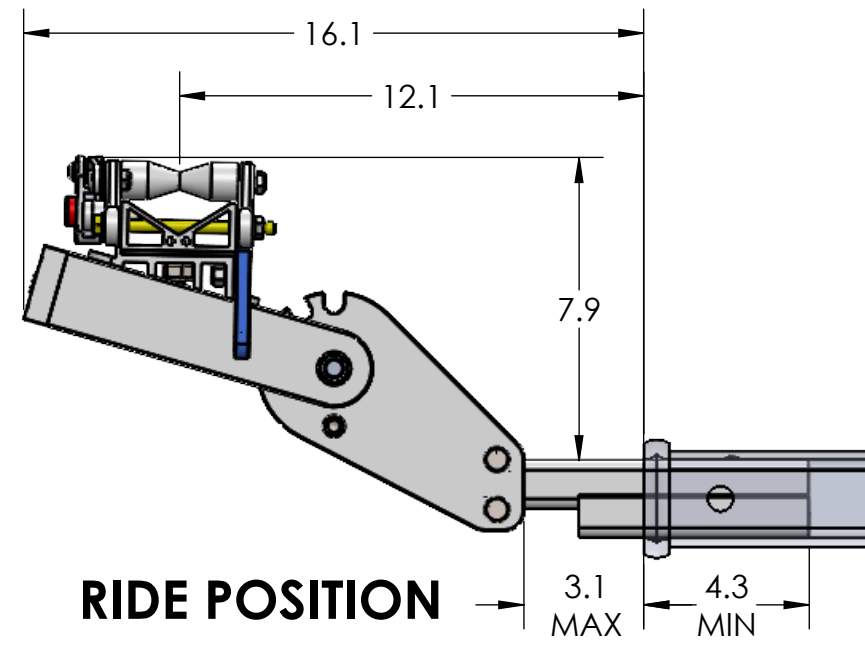

1.25" QUIK RACK SINGLE

STORAGE POSITION

RIDE POSITION

DOWN POSITION

OVERALL WIDTH

1.25" QUIK RACK SINGLE - STORAGE POSITION

BASE RACK

BASE RACK W/ ONE ADD-ON

BASE RACK W/ TWO ADD-ONS

1.25" QUIK RACK SINGLE - RIDE POSITION

BASE RACK W/ ONE ADD-ON

BASE RACK

BASE RACK W/ TWO ADD-ONS

1.25" QUIK RACK SINGLE - DOWN POSITION

BASE RACK W/ ONE ADD-ON

BASE RACK