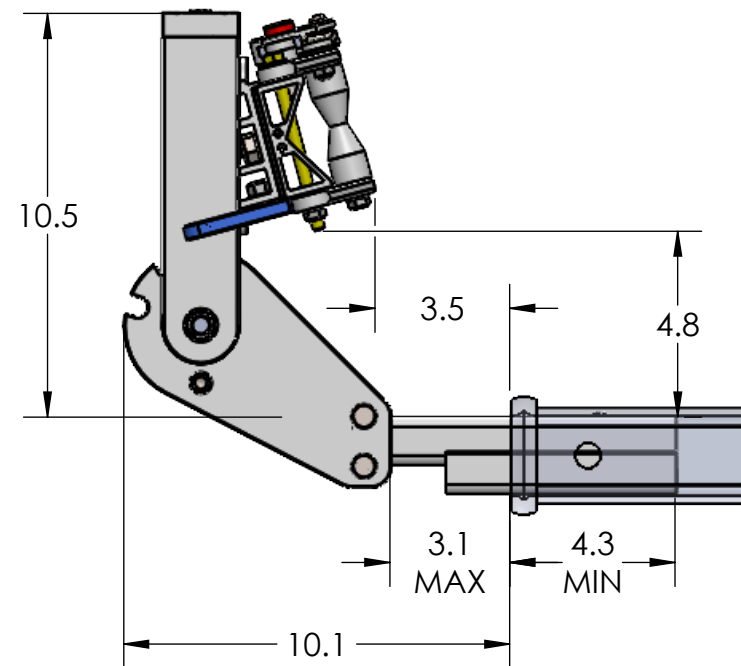

1.25" QUIK RACK SINGLE

STORAGE POSITION

RIDE POSITION

DOWN POSITION

OVERALL WIDTH

1.25" QUIK RACK SINGLE - STORAGE POSITION

BASE RACK

BASE RACK W/ ONE ADD-ON

BASE RACK W/ TWO ADD-ONS

1.25" QUIK RACK SINGLE - RIDE POSITION

BASE RACK W/ ONE ADD-ON

BASE RACK

BASE RACK W/ TWO ADD-ONS

1.25" QUIK RACK SINGLE - DOWN POSITION

BASE RACK W/ ONE ADD-ON

BASE RACK

BASE RACK W/ TWO ADD-ONS