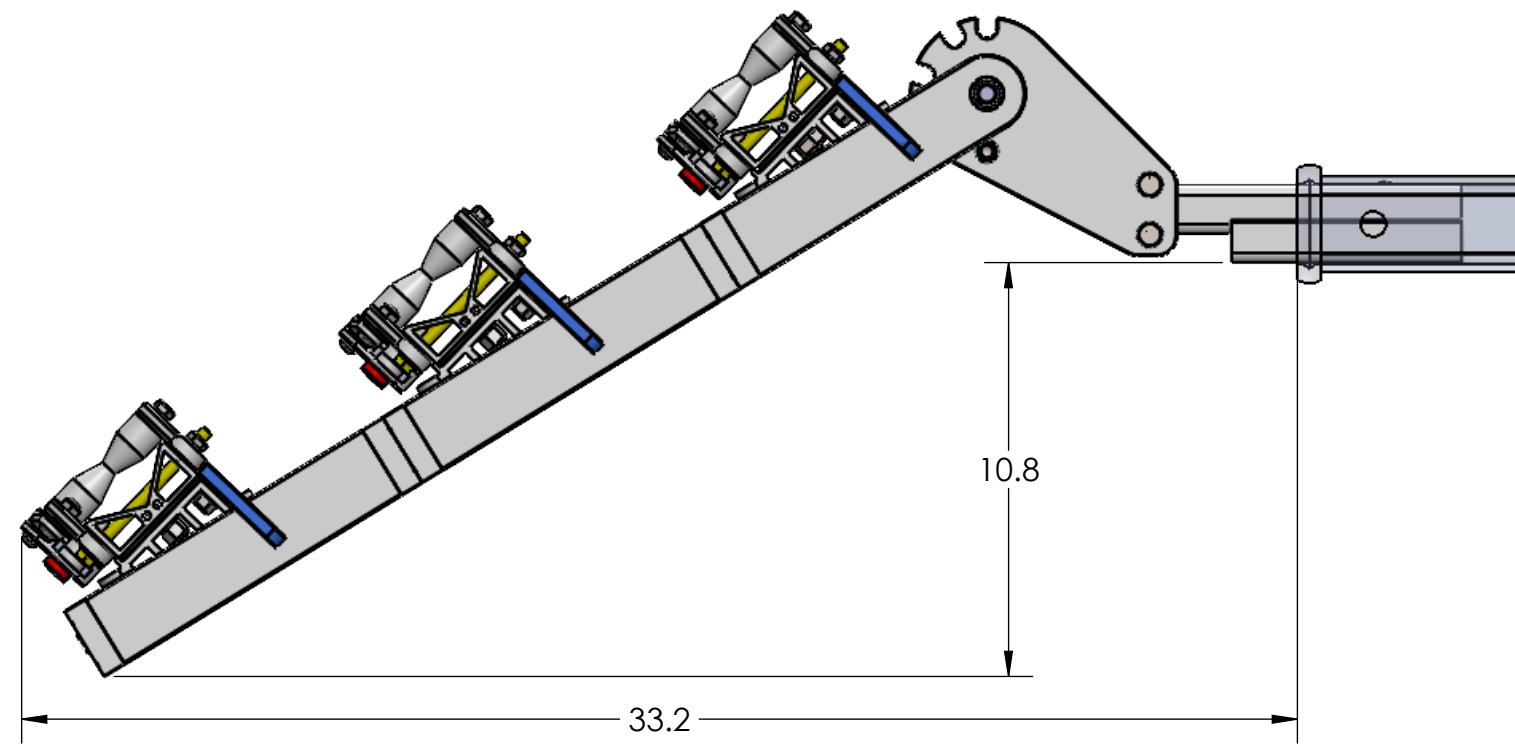

1.25" QUIK RACK SINGLE

STORAGE POSITION

RIDE POSITION

DOWN POSITION

OVERALL WIDTH

1.25" QUIK RACK SINGLE - STORAGE POSITION

BASE RACK

BASE RACK W/ ONE ADD-ON

BASE RACK W/ TWO ADD-ONS

1.25" QUIK RACK SINGLE - RIDE POSITION

BASE RACK W/ ONE ADD-ON

BASE RACK

BASE RACK W/ TWO ADD-ONS

1.25" QUIK RACK SINGLE - DOWN POSITION

BASE RACK W/ ONE ADD-ON

BASE RACK

BASE RACK W/ TWO ADD-ONS