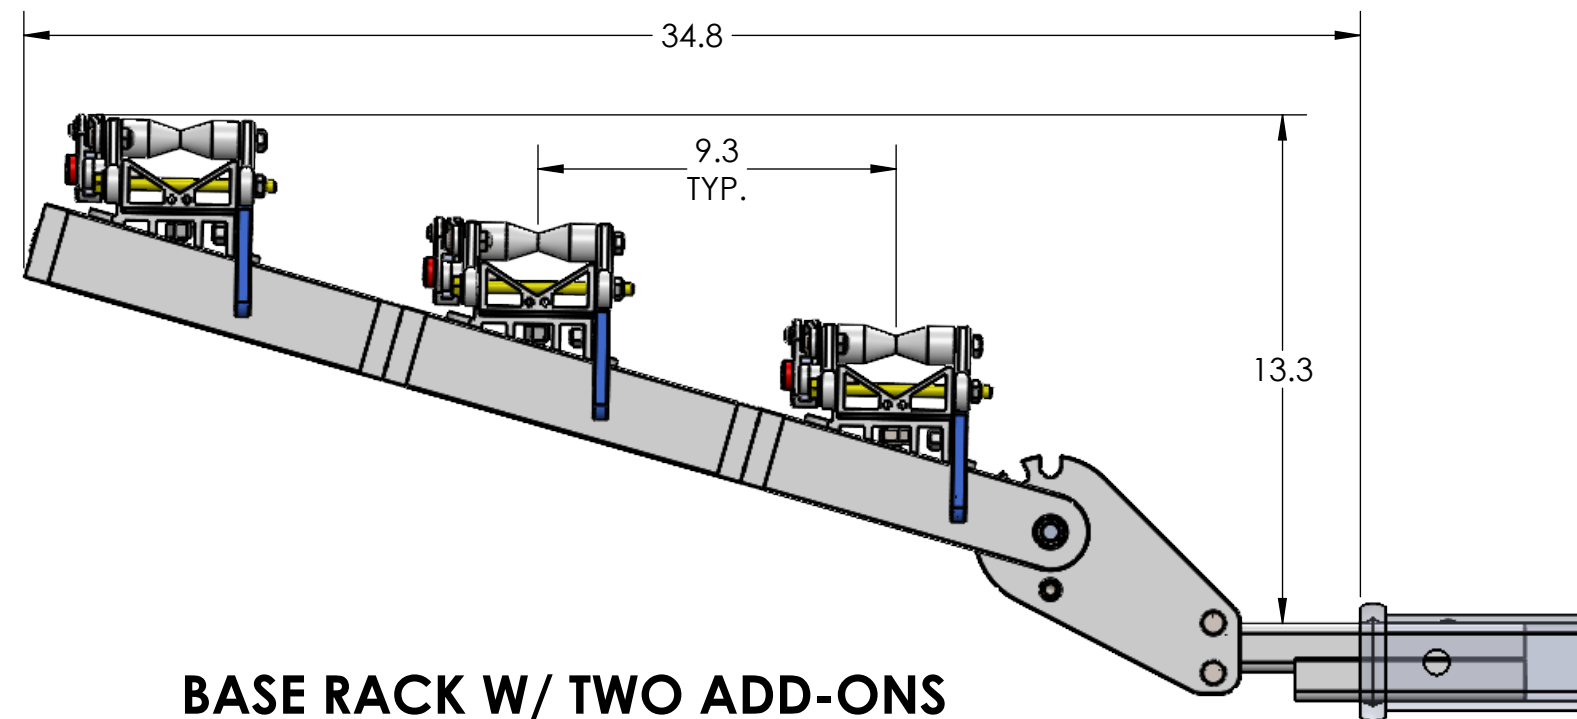

1.25" QUIK RACK SINGLE

STORAGE POSITION

RIDE POSITION

DOWN POSITION

OVERALL WIDTH

1.25" QUIK RACK SINGLE - STORAGE POSITION

BASE RACK

BASE RACK W/ ONE ADD-ON

BASE RACK W/ TWO ADD-ONS

1.25" QUIK RACK SINGLE - RIDE POSITION

BASE RACK W/ ONE ADD-ON

BASE RACK

BASE RACK W/ TWO ADD-ONS

1.25" QUIK RACK SINGLE - DOWN POSITION

BASE RACK W/ ONE ADD-ON

BASE RACK

BASE RACK W/ TWO ADD-ONS