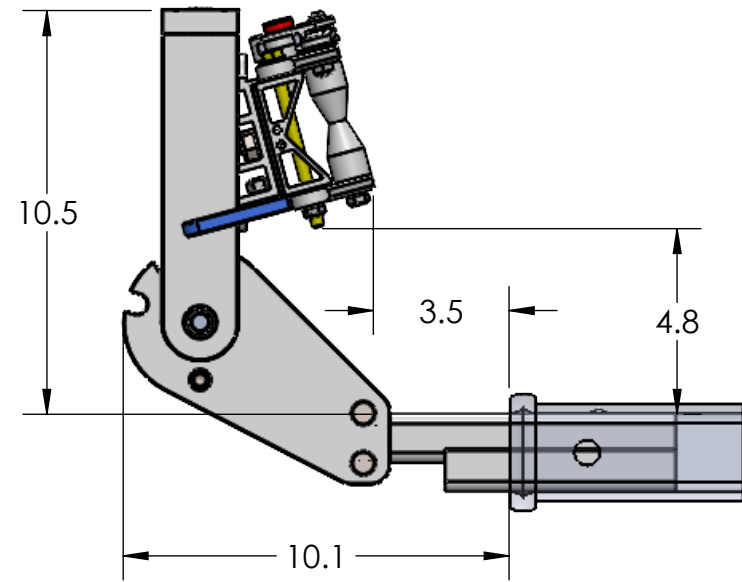

1.25" QUIK RACK SINGLE

STORAGE POSITION

RIDE POSITION

DOWN POSITION

OVERALL WIDTH

1.25" QUIK RACK SINGLE - STORAGE POSITION

BASE RACK

BASE RACK W/ ONE ADD-ON

BASE RACK W/ TWO ADD-ONS

1.25" QUIK RACK SINGLE - RIDE POSITION

BASE RACK W/ ONE ADD-ON

BASE RACK

BASE RACK W/ TWO ADD-ONS

1.25" QUIK RACK SINGLE - DOWN POSITION

BASE RACK W/ ONE ADD-ON

BASE RACK

BASE RACK W/ TWO ADD-ONS