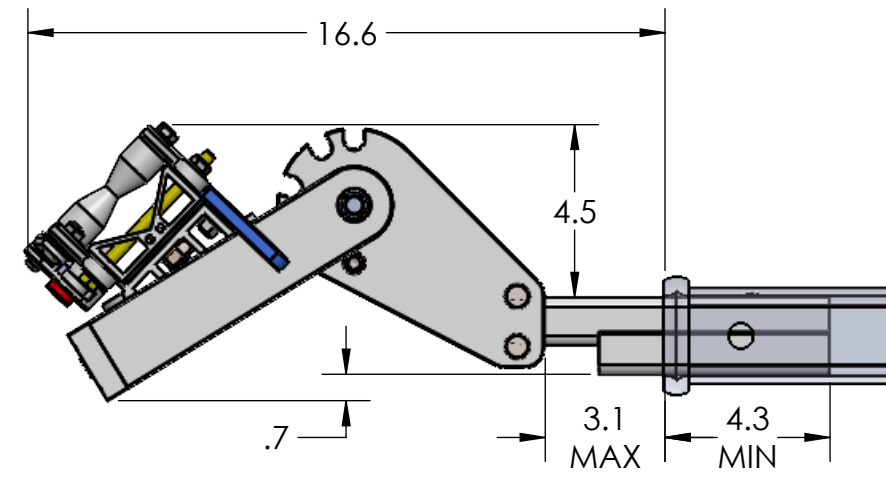

1.25" QUIK RACK SINGLE

STORAGE POSITION

RIDE POSITION

DOWN POSITION

OVERALL WIDTH

1.25" QUIK RACK SINGLE - STORAGE POSITION

BASE RACK

BASE RACK W/ ONE ADD-ON

BASE RACK W/ TWO ADD-ONS

1.25" QUIK RACK SINGLE - RIDE POSITION

BASE RACK W/ ONE ADD-ON

BASE RACK

BASE RACK W/ TWO ADD-ONS

1.25" QUIK RACK SINGLE - DOWN POSITION

BASE RACK W/ ONE ADD-ON

BASE RACK

BASE RACK W/ TWO ADD-ONS