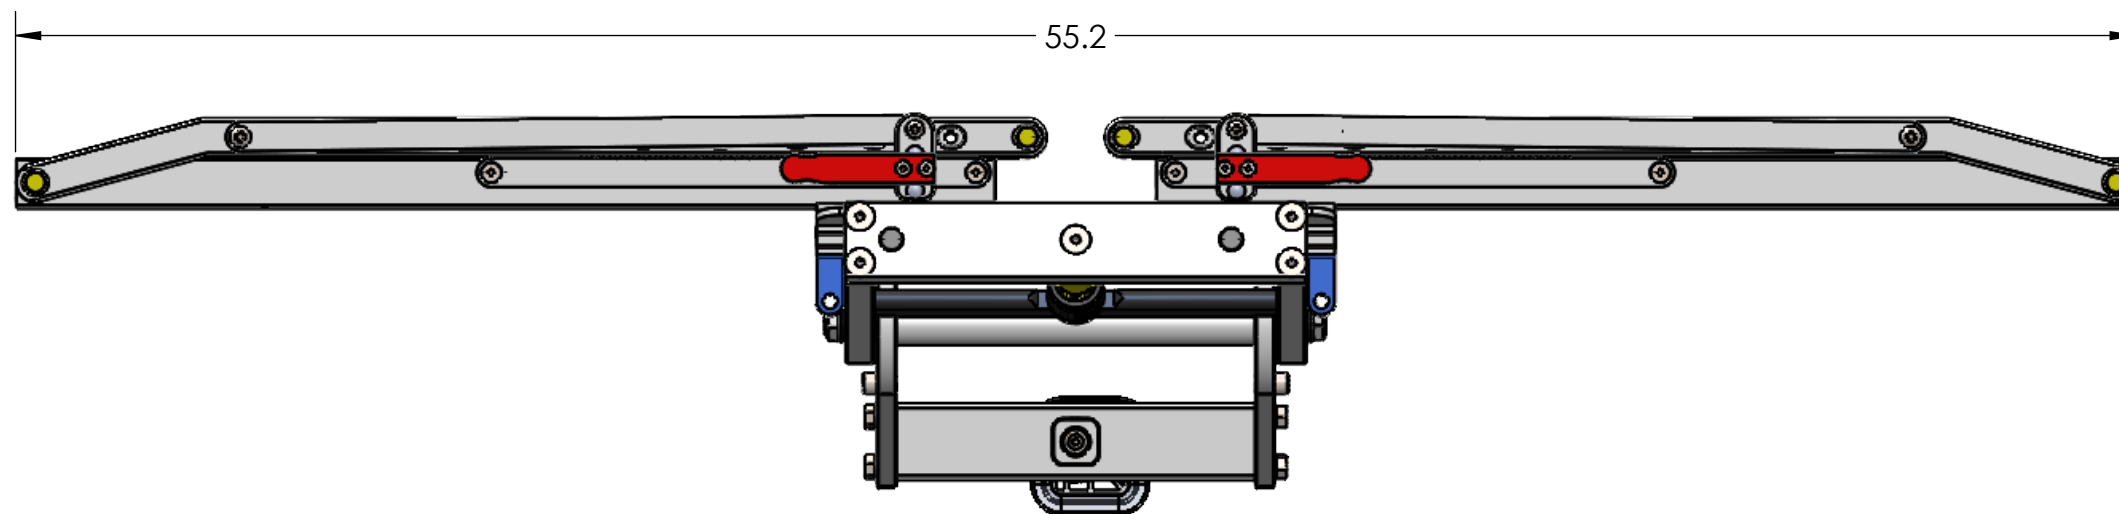

1.25" QUIK RACK SINGLE

STORAGE POSITION

RIDE POSITION

DOWN POSITION

OVERALL WIDTH

1.25" QUIK RACK SINGLE - STORAGE POSITION

BASE RACK

BASE RACK W/ ONE ADD-ON

BASE RACK W/ TWO ADD-ONS

1.25" QUIK RACK SINGLE - RIDE POSITION

BASE RACK W/ ONE ADD-ON

BASE RACK

BASE RACK W/ TWO ADD-ONS

1.25" QUIK RACK SINGLE - DOWN POSITION

BASE RACK W/ ONE ADD-ON

BASE RACK

BASE RACK W/ TWO ADD-ONS