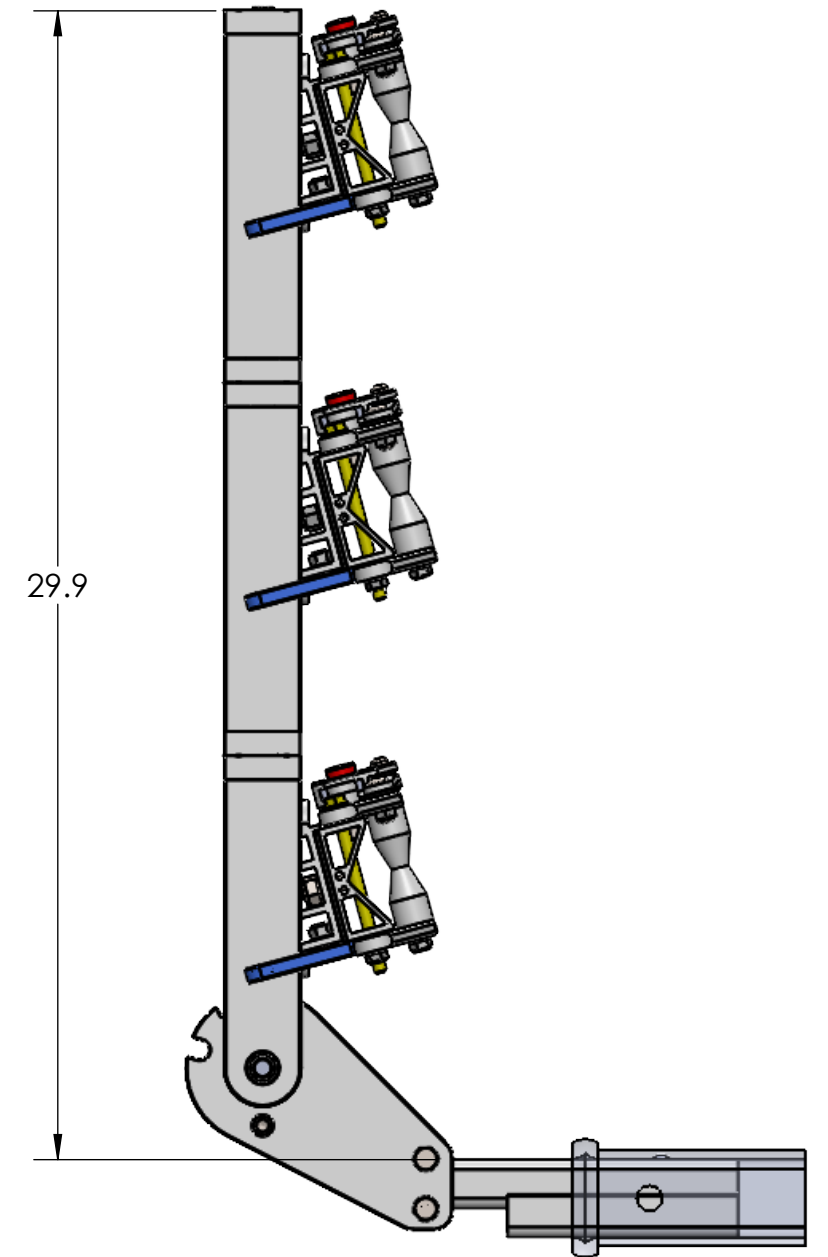

1.25" QUIK RACK SINGLE

STORAGE POSITION

RIDE POSITION

DOWN POSITION

OVERALL WIDTH

1.25" QUIK RACK SINGLE - STORAGE POSITION

BASE RACK

BASE RACK W/ ONE ADD-ON

BASE RACK W/ TWO ADD-ONS

1.25" QUIK RACK SINGLE - RIDE POSITION

BASE RACK W/ ONE ADD-ON

BASE RACK

BASE RACK W/ TWO ADD-ONS

1.25" QUIK RACK SINGLE - DOWN POSITION

BASE RACK W/ ONE ADD-ON

BASE RACK

BASE RACK W/ TWO ADD-ONS