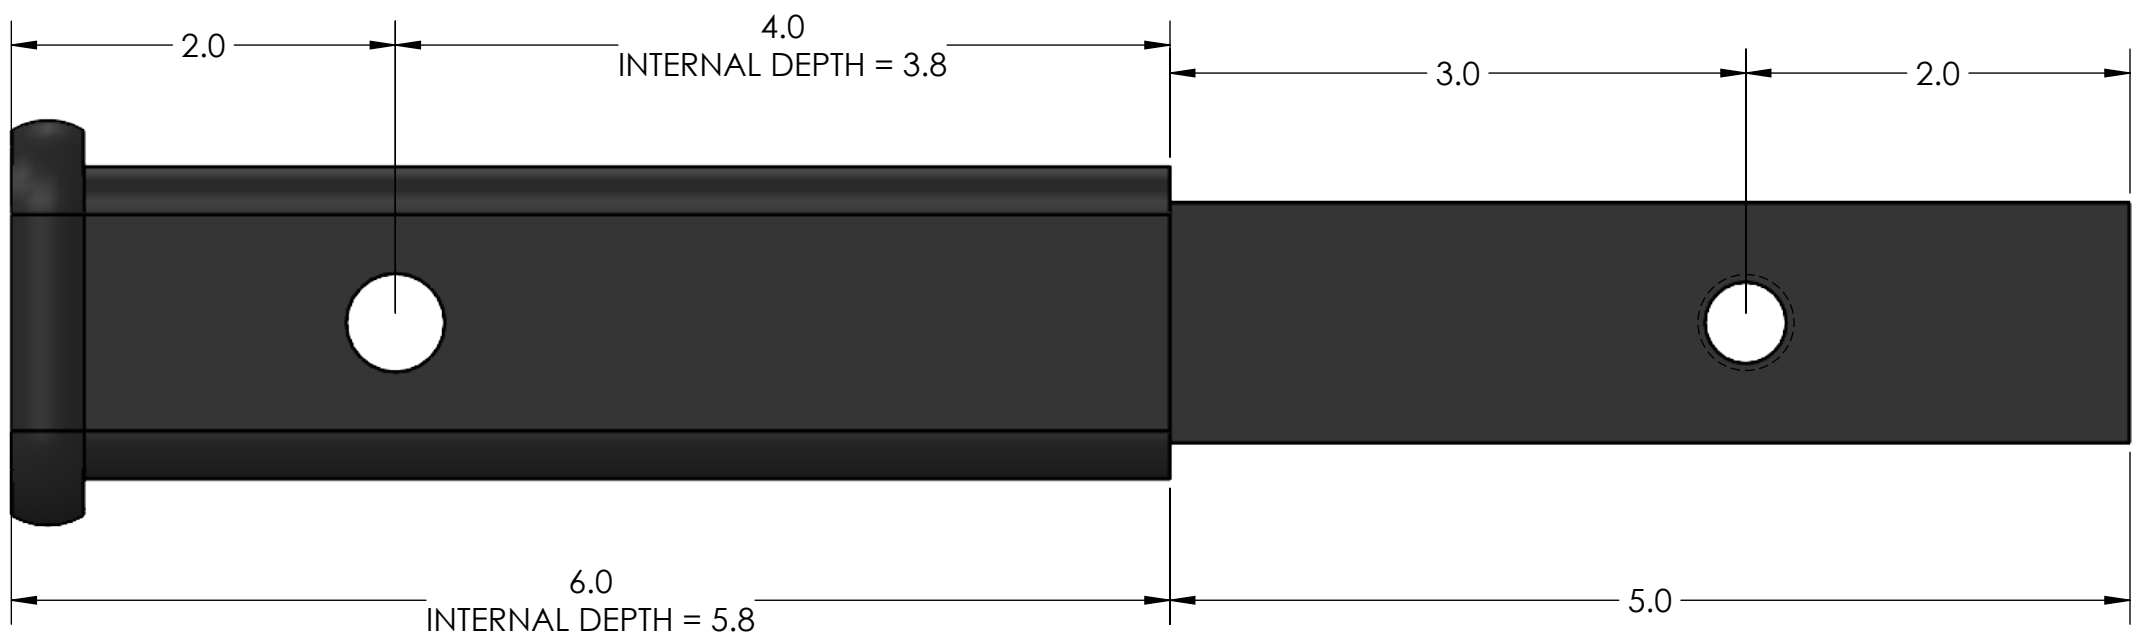

1.25" HITCH EXTENDER

NOTE: EXTENDS VEHICLE RECEIVER AN ADDITIONAL 7.0"